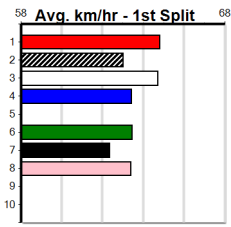

Horsham

GREYHOUND ADOPTION PROGRAM

Distance: 485m, Race Type: Mixed 6/7, Total Prizemoney: $3,340
1st: $2,230, 2nd: $690, 3rd: $345, 4th: $75

5

3:39PM

(VIC time)

MEMPHIS RAINS (1) was smartly placed here recently and he can go one better today. PAW DIMETRA (2) is better than her past few runs and she can follow the red through early on. PAW ALEXIS (4) should settle near the speed.

Watchdog Tips:

1

2

4

8

Best:

Win 1