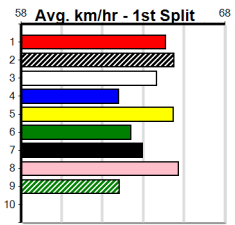

Horsham

10

5:14PM

(VIC time)

WATTS PRICE ACCOUNTANTS

Distance: 410m, Race Type: Grade 5, Total Prizemoney: \$2,925
1st: \$1,950, 2nd: \$600, 3rd: \$300, 4th: \$75

Watchdog Tips:

2