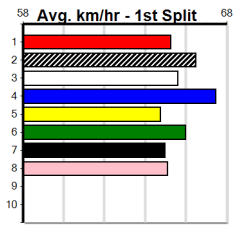

ON-SITE ENGINEERING

Distance: 410m, Race Type: Mixed 3/4, Total Prizemoney: $3,360
1st: $2,250, 2nd: $690, 3rd: $345, 4th: $75

6
3:54PM
(VIC time)

CRACKERJACK ROB (8) is racing with great confidence and he should prove too strong for this line-up. KRAKEN TURBO (2) can come out running and he owns a sizzling 23.15 PB here, while GREEN FLASH (4) has a good record here.

Watchdog Tips: **8** **2** **4** **1** **Bet:** **Win 8**

Form	Box	Weight	Dist	Track	Date	Time	BON	Margin	1st/2nd (Time)	PIR	Checked	Comment	W/R	Split 1	S/P	Grade		
1	RAPIDFIRE GIRL [4]	<i>Prefer out wide but has the talent, keep safe</i>																
BK	B				Jan-21	BARCIA BALE												$4.60
Trainer: Brett Hare (Greendale) WYNBURN LUCIFER																		
5th	(7)	30.5	410	HOR	R5	13-Aug-24	23.51	23.10	6.00LBERNIE BURROW (23.10)		M/66	.	.	10.68	$6.20	X34		
3rd	(2)	30.8	300	HVL	R4	25-Aug-24	16.67	16.50	2.25LSPOT FOX (16.52)		M/1	.	.	3.90	$29.00	X34		
2nd	(5)	30.9	300	HVL	R1	01-Sep-24	16.66	16.40	0.50LDR. YANNICK (16.63)		M/3	.	.	4.01	$2.50	X45		
1st	(3)	31.1	300	HVL	R5	04-Sep-24	16.94	16.39	0.50LSICK AND TIRED (16.97)		M/2	.	.	3.99	$3.60	X45		
Owner(s): Just for us (SYN), B Hare, C Allen																		

Winning Boxes							
1	2	3	4	5	6	7	8
1	2	3	1	2	4	4	4
Prize				$54,925.00			
Best				23.02			
Starts				64-21-9-8			
Trk/Dst				5-1-0-1			
APM				$12592			

Form	Box	Weight	Dist	Track	Date	Time	BON	Margin	1st/2nd (Time)	PIR	Checked	Comment	W/R	Split 1	S/P	Grade		
2	KRAKEN TURBO [4]	<i>Drops in class, can ping the lids, main danger</i>																
BK	D				Jul-21	BERNARDO												$4.80
Trainer: Jane Hooke (Huntly) KRAKEN ROSE																		
3rd	(6)	29.6	425	BEN	R6	02-Aug-24	24.07	23.70	5.00LAT MY COMMAND (23.74)		M/222	.	.	6.59	$23.10	X45		
2nd	(8)	29.6	410	HOR	R6	06-Aug-24	23.31	23.13	2.50LTOMMY TEQUILA (23.13)		M/22	.	.	10.23	$3.70	4		
5th	(4)	29.4	390	BAL	R12	28-Aug-24	22.69	22.24	7.00LLIGHTNING JEWEL (22.24)		M/45	.	SW	8.53	$20.10	X45		
4th	(6)	29.5	390	BAL	R4	04-Sep-24	22.20	21.89	4.50LOUR TITAN (21.89)		M/33	.	.	8.48	$36.20	X45		
Owner(s): EYLES (SYN), K Eyles, H Eyles, D Eyles																		

Winning Boxes							
1	2	3	4	5	6	7	8
1	2	3	2	3		2	1
Prize				$36,805.63			
Best				23.15			
Starts				57-10-13-9			
Trk/Dst				12-1-4-1			
APM				$7439			

Form	Box	Weight	Dist	Track	Date	Time	BON	Margin	1st/2nd (Time)	PIR	Checked	Comment	W/R	Split 1	S/P	Grade		
3	WILLIAM COIN [4]	<i>Hit or miss early, may get crowded, tough ask</i>																
BK	D				Oct-20	ASTON DEE BEE												$12.00
Trainer: Kyle Brooks (Maroona) MISS VEE																		
1st	(5)	33.3	400	WGL	R11	15-Mar-24	22.92	22.84	0.50LLITTLE EDWARD (22.95)		M/22	.	.	8.56	$5.20	5		
1st	(8)	33.3	410	HOR	R6	22-Mar-24	23.41	23.01	1.5LDASH OF SALLY (23.52)		M/22	.	SW	10.40	$3.00	5		
8th	(2)	33.2	450	TRA	R7	29-Mar-24	26.11	24.83	18.00LACE OF PACE (24.91)		M/688	.	V0	6.79	$6.00	5		
8th	(7)	33.0	390	BAL	R2	04-Sep-24	23.08	21.89	13.00LORBIT BALE (22.18)		M/78	.	SW	8.82	$12.80	5		
Owner(s): K Brooks																		

Winning Boxes							
1	2	3	4	5	6	7	8
1	1		2	1			3
Prize				$22,520.00			
Best				23.41			
Starts				38-8-7-2			
Trk/Dst				1-1-0-0			
APM				$2140			

Form	Box	Weight	Dist	Track	Date	Time	BON	Margin	1st/2nd (Time)	PIR	Checked	Comment	W/R	Split 1	S/P	Grade		
4	GREEN FLASH [3]	<i>Goes well here, has early speed, can threaten</i>																
F	B				Apr-22	ORSON ALLEN												$7.50
Trainer: Rodney Clark (Echuca Village) ORIENTAL JADE																		
7th	(8)	28.3	450	SHP	R8	12-Aug-24	25.98	25.11	12.00LHOTEL WHISKY ONE (25.16)		Q/356	.	.	6.65	$4.50	X45		
4th	(1)	28.5	390	SHP	R10	19-Aug-24	22.20	21.94	3.00LTAT LIBBY (22.00)		M/32	.	.	8.52	$2.90	4		
5th	(7)	28.5	300	HVL	R11	25-Aug-24	17.02	16.50	3.75LMIKE ANGELO ZEAL (16.77)		M/4	.	.	4.04	$5.70	5H		
5th	(4)	28.6	300	HVL	R1	01-Sep-24	16.96	16.40	4.75LDR. YANNICK (16.63)		M/1	.	.	3.99	$9.60	X45		
Owner(s): M Lord