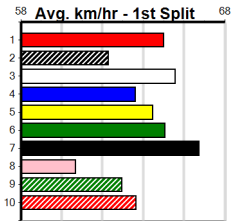

Trainer:
Owner(s):

Winning Boxes

SHIMA SHINE AT STUD

Distance: 410m, Race Type: Mixed 6/7, Total Prizemoney: \$2,925
1st: \$1,950, 2nd: \$600, 3rd: \$300, 4th: \$75

9

4:54PM

(VIC time)

CONROY PARK (2) was dominant at Warrnambool last time and she will prove hard to reel in again.
PAW ROXY (3) was never headed on debut at Shepparton and she will continue to improve with more racing. OUR MATE BEAR (1) just needs room early on.