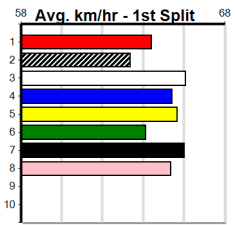

LOCKS CONSTRUCTIONS DAMSELS DAS

Distance: 485m, Race Type: Grade 5, Total Prizemoney: $3,340
1st: $2,230, 2nd: $690, 3rd: $345, 4th: $75

DON'T TELL SHELL (4) has turned in some great performances of late and she has the speed to make every post a winner. ELK (3) was handily placed at Warrnambool two runs back and she can settle near the speed. OCEAN SUNSET (6) has solid claims

Watchdog Tips: **4** **3** **6** **8** Bet: **Win 4**