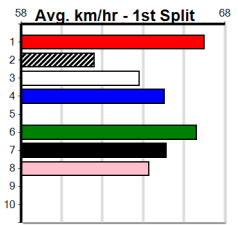

CHS GROUP

Distance: 485m, Race Type: Mixed 4/5, Total Prizemoney: $3,875
1st: $2,600, 2nd: $800, 3rd: $400, 4th: $75

Watchdog Tips: **6** **1** **2** **3** **Bet:** **Win 6**

1 LUPINI MONELLI (WA)[4] *Resuming, powerful type when fit, main danger*
BD B Oct-20 **FERNANDO BALE** **CORONA MONELLI** **$3.40**

Trainer: David Geall (Lara)

5th (2)	26.8	715	SAN	R5	04-Jul-24	42.34	41.71	9.00	LELLA'S BABE (41.71)	Q/1133	.	.	.	6.03	$7.40	X45
2nd (2)	27.0	600	MEA	R12	13-Jul-24	34.98	34.91	1.00	LASHAKE AND BAKE (34.91)	Q/3321	.	.	.	9.16	$5.00	X45
3rd (2)	27.1	600	MEA	R5	20-Jul-24	35.02	34.78	3.5L	VOSS ALI (34.78)	M/5555	.	.	.	9.22	$4.00	X45
4th (4)	26.5	595	SAP	R12	29-Jul-24	35.44	34.38	16.00	FERNANDO GOMEZ (34.38)	M/4444	.	V0	.	9.83	$7.40	X45

Owner(s): Aloisi Lehman (SYN), T Aloisi, M Lehman

Winning Boxes

1	2	3	4	5	6	7	8
5	1	1	4	1		2	2

Prize Best $151,195.00
Starts 27.22
Trk/Dst 76-16-18-10
APM 1-0-1-0
$23504

2 LALA RAPID [4] *Rarely runs a bad race here, can threaten*
BD D May-21 **KC AND ALL** **LALA SHIM** **$10.00**

Trainer: Helen Hartigan (Horsham)

1st (1)	43.8	485	HOR	R6	21-Jul-24	27.95	27.39	0.05	LEBLEC WHISTLER (27.95)	S/544	.	.	.	6.89	$10.50	5
3rd (7)	43.3	485	HOR	R8	06-Aug-24	27.60	27.49	1.75	LASTON PING (27.49)	M/654	.	.	.	6.84	$19.00	X45
3rd (2)	43.2	485	HOR	R8	17-Aug-24	27.84	27.40	6.50	LLEKTRA TRIGGER (27.40)	S/765	.	.	.	6.97	$11.20	X45
5th (5)	43.0	485	HOR	R8	27-Aug-24	28.09	27.49	9.00	FARNHAM BALE (27.49)	M/655	.	.	.	6.97	$10.30	X45

Owner(s): W Hartigan

Winning Boxes

1	2	3	4	5	6	7	8
1	1		2	1			

Prize Best $22,702.50
Starts 27.44
Trk/Dst 62-5-11-13
APM 47-4-10-9
$6653

3 JED'S MEMORY [4] *Excels here, can burn early on, must keep safe*
BK D Mar-22 **ASTON DEE BEE** **WHITE AMBUSH** **$4.80**

Trainer: Jane Hooke (Huntly)

8th (1)	32.1	525	MEP	R9	31-Jul-24	31.05	29.92	16.00	LUN BUN STORM (30.00)	M/5688	.	.	.	5.23	$23.10	5H
5th (5)	32.1	485	HOR	R8	06-Aug-24	27.86	27.49	5.50	LASTON PING (27.49)	M/345	.	SW	.	6.79	$3.50	X45
3rd (4)	31.6	450	BAL	R7	28-Aug-24	25.69	25.32	5.50	TATTOOED (25.32)	M/444	.	.	.	6.73	$32.60	5H
6th (7)	31.8	450	BAL	R8	04-Sep-24	25.67	25.40	2.75	WHERE'S WALTER (25.49)	M/767	.	.	.	6.80	$30.50	X45

Owner(s): M Hooke

Winning Boxes

1	2	3	4	5	6	7	8
1		1	1	1			1

Prize Best $17,455.00
Starts 27.40
Trk/Dst 26-5-8-4
APM 6-3-1-1
$10858

4 ASTON REIMS [5] *Racing well but this class may test, next time*
BK D Apr-22 **FERNANDO BALE** **ASTON CHANDON** **$16.00**

Trainer: Kevin Patzel (Allendale East)

5th (3)	31.4	390	WBL	R3	15-Aug-24	22.62	21.75	7.50	LALA TURBO (22.12)	M/76	.	.	.	8.98	$19.60	5
3rd (1)	31.1	450	WBL	R8	20-Aug-24	25.86	25.46	6.00	ROUND UP (25.46)	M/765	.	.	.	6.76	$5.70	5
1st (4)	31.4	450	WBL	R8	26-Aug-24	25.68	25.68	2.75	LASTON IGGY (25.87)	M/111	.	.	.	6.73	$7.60	5
2nd (1)	31.4	512	MTG	R9	05-Sep-24	30.25	30.18	1.00	LADILLAH BRAVE (30.18)	M/767	.	.	.	4.56	$1.45	RW

Owner(s): K Patzel

Winning Boxes

1	2	3	4	5	6	7	8
1			2	1			

Prize Best $7,750.00
Starts FSH
Trk/Dst 23-4-5-4
APM 0-0-0-0
$3860

5 *** VACANT BOX ***

Trainer:
Owner(s):

Winning Boxes