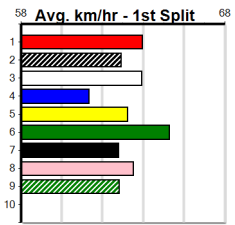

1	2	3	4	5	6	7	8
			1				2
Prize	\$4,695.00						
Best	23.74						
Starts	28-3-1-2						
Trk/Dst	6-0-0-0						
APM	\$1559						

Horsham

12

5:58PM

(VIC time)

SPORTSBET SAME RACE MULTI

Distance: 410m, Race Type: Grade 5, Total Prizemoney: \$2,925
1st: \$1,950, 2nd: \$600, 3rd: \$300, 4th: \$75