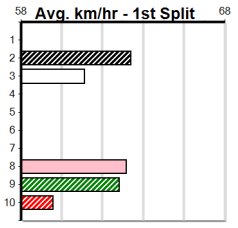

SPORTSBET FINAL

Distance: 485m, Race Type: Maiden, Total Prizemoney: $3,340
1st: $2,230, 2nd: $690, 3rd: $345, 4th: $75

WANDERING ROGUE (5) is a member of a strong kennel and his dam has already produced plenty of superstars. AUNTIE AMBER (7) is another well bred type and her dam line has produced some speedy types. TAKE THE STEPS (6) must be respected

Watchdog Tips: 5 7 6 3 **Bet:** Win 5