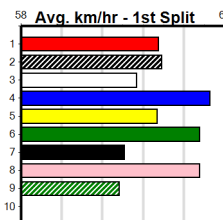

WEBBCON MARINE

Distance: 410m, Race Type: Grade 5, Total Prizemoney: $2,925
1st: $1,950, 2nd: $600, 3rd: $300, 4th: $75

4

3:19PM

(VIC time)

SYDNEY SHOW (8) is racing with tremendous confidence and he should get plenty of room to balance up. MIGHTY QUINN (7) loves this track and he can unwind a powerful finishing burst. NIZHONI (5) can come out running at times.

Watchdog Tips: **8** **7** **5** **2** Bet: **Win 8**