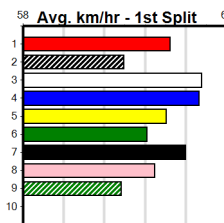

Horsham

HORSHAM DOORS & GLASS

Distance: 410m, Race Type: Grade 5, Total Prizemoney: \$2,925

1st: \$1,950, 2nd: \$600, 3rd: \$300, 4th: \$75

3

2:57PM

(VIC time)

ROUGE KNIGHT (4) is armed with sizzling early speed and he should be able to break up the field mid race. CRUSH YOUR RUSH (3) was simply brilliant at Ballarat last time and he just needs a little room early. MORAINÉ MARVEL (8) is nearing another win