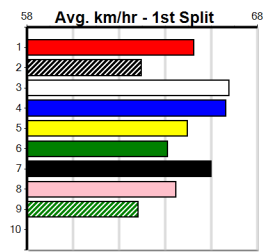

HORSHAM DOORS & GLASS

Distance: 410m, Race Type: Grade 5, Total Prizemoney: $2,925
1st: $1,950, 2nd: $600, 3rd: $300, 4th: $75

Watchdog Tips:

Bet:

Form Box	Wgt	Dist	Track	Date	Time	BON	Margin	1st/2nd (Time)	PIR	Checked	Comment	WR	Split 1	S/P	Grade

1 BLACK BOW (NSW)[5]

BK Bitch Dec-20 Sire: KEYBOW Dam: CHOLE DONNOR Trainer: Anita Gibbons (Lara)

Owner(s): G Black
Winning Distances: < 300m (0) 300 - 399m (2) 400 - 499m (2) 500 - 599m (0) 600 - 699m (0) > 700m (0)
Winning Weights: 26.0(1) 26.3(1) 26.8(1) 27.2(1)

3rd (2)	26.1	390	BAL	R10	12-Jun-24	22.39	22.07	1.25L SPANISH BULLET (22.30)	Q/13	.	.	W	8.33	$26.30	5
3rd (1)	26.2	400	GEL	R10	21-Jun-24	23.09	22.41	4.75L ALL POWER (22.77)	M/32	.	.	.	8.57	$36.90	5
1st (2)	26.3	400	GEL	R12	28-Jun-24	22.81	22.38	0.75L FULL SPEED AHEAD (22.86)	M/11	.	.	.	8.43	$17.10	5
3rd (3)	26.4	390	SHP	R11	08-Jul-24	22.54	22.00	8.00L GAYLE BALE (22.00)	M/22	.	.	.	8.60	$29.20	5
4th (4)	26.3	390	BAL	R9	17-Jul-24	22.65	21.95	6.00L HERE HUGO (22.27)	Q/12	.	.	.	8.37	$6.50	RW
3rd (2)	26.5	390	BAL	R12	14-Aug-24	22.41	21.94	3.5L ELANGA (22.16)	M/33	.	.	.	8.51	$9.70	5
5th (2)	26.8	410	HOR	R10	19-Aug-24	23.83	22.84	8.50L NOCTILUCENT (23.25)	M/64	.	.	.	10.88	$40.40	5
6th (3)	27.3	400	GEL	R12	30-Aug-24	23.23	22.46	9.50L PAW NICHOLLS (22.58)	M/54	.	.	.	8.83	$75.30	X34

Last 3 wins NOT included above

1st (1)	26.0	390	WBL	R2	06-Mar-23	22.67	22.18	0.50L LEKTRA KIT (22.70)	M/32	.	.	SW	8.99	$3.50	M
1st (3)	26.8	400	GEL	R9	26-Oct-23	22.85	22.68	0.50L DAISY MAY (22.89)	Q/11	.	.	SW	8.40	$17.70	7
1st (8)	27.2	390	BAL	R10	15-Mar-24	22.55	22.08	0.50L SQUIGGLY PAPA (22.59)	M/22	.	.	.	8.54	$14.90	6G

Box History

Bx	1st	2nd	3rd	4th	5th	6th	7th	8th
1	1	1	2	2				
2	1	3	5		2			
3	1	1	3		1	2		
4		2		2	1			1
5		2	1					
6			1					2
7		1	1		1			1
8	1		1			2	1	

Prize Best Starts	$13833.57
Trk/Dts APM	23.39(1)-14/11/23 49-4-9-14 9-0-1-4 4284