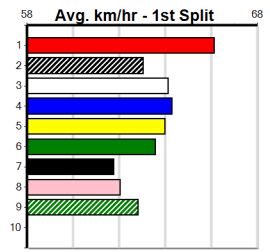

WARRACK BUTCHERY

Distance: 410m, Race Type: Grade 5, Total Prizemoney: $2,925
1st: $1,950, 2nd: $600, 3rd: $300, 4th: $75

Watchdog Tips:

Bet:

Form Box Wgt Dist Track Date Time BON Margin 1st/2nd (Time) PIR Checked Comment W/R Split 1 S/P Grade

IDYLLIC TOBY [5]
BK Dog Mar-22 Sire: SUPERIOR PANAMA Dam: IMMINENT
Owner(s): A Gurry
Trainer: Andrea Gurry (Nhill)
Winning Distances: < 300m (0) 300 - 399m (0) 400 - 499m (3) 500 - 599m (0) 600 - 699m (0) > 700m (0)
Box History table and Prize Best Starts table included.

GYPSY ORDAIN [5]
BK Dog May-21 Sire: AUSSIE INFRARED Dam: DYNA GYPSY
Owner(s): HPJK (SYN), M Papst, J Eagles
Trainer: Helen Hartigan (Horsham)
Winning Distances: < 300m (0) 300 - 399m (1) 400 - 499m (2) 500 - 599m (0) 600 - 699m (0) > 700m (0)
Box History table and Prize Best Starts table included.

COOL NATURE (NSW)[5]
BD Bitch Aug-21 Sire: FERNANDO BALE Dam: REALLY UNREAL
Owner(s): G Black
Trainer: Michael Gibbons (Lara)
Winning Distances: < 300m (0) 300 - 399m (3) 400 - 499m (4) 500 - 599m (0) 600 - 699m (0) > 700m (0)
Box History table and Prize Best Starts table included.

MAJOR MIKE [5]
BK Dog Dec-21 Sire: TOMMY SHELBY Dam: MY LUCKY MIA
Owner(s): M Pease
Trainer: William Hartigan (Horsham)
Winning Distances: < 300m (0) 300 - 399m (6) 400 - 499m (1) 500 - 599m (0) 600 - 699m (0) > 700m (0)
Box History table and Prize Best Starts table included.

ASTUTE QUEEN [5]
BK Bitch May-21 Sire: AUSSIE INFRARED Dam: GOTHAM QUEEN
Owner(s): SMKN (SYN), M Lithgow, D Maynes, K Maynes, N Riseley, E Avdulla
Trainer: Sean Lithgow (Devon Meadows)
Winning Distances: < 300m (0) 300 - 399m (2) 400 - 499m (4) 500 - 599m (0) 600 - 699m (0) > 700m (0)
Box History table and Prize Best Starts table included.