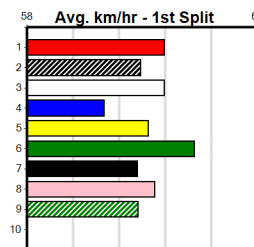

SPORTSBET SAME RACE MULTI

Distance: 410m, Race Type: Grade 5, Total Prizemoney: $2,925
1st: $1,950, 2nd: $600, 3rd: $300, 4th: $75

Watchdog Tips:

Bet:

Form	Box	Wgt	Dist	Track	Date	Time	BON	Margin	1st/2nd (Time)	PIR	Checked	Comment	WR	Split 1	S/P	Grade

1 FIERY DUEL [5]

F Dog Mar-21 Sire: FERNANDO BALE Dam: IT'S A JEWEL Trainer: Anita Gibbons (Lara)

Owner(s): G Black
Winning Distances: < 300m (0) 300 - 399m (4) 400 - 499m (1) 500 - 599m (0) 600 - 699m (0) > 700m (0)
Winning Weights: 30.5(1) 30.7(2) 30.8(1) 30.9(1)

2nd (2)	30.7	410	HOR	R9	21-May-24	23.60	23.21	2.00L	ORSON FURY (23.47)	M/11				10.52	$13.60	5
8th (5)	30.8	390	WBL	R12	05-Jun-24	23.36	21.96	16.00	DOT'S REDEEMER (22.28)	M/88		VO		9.41	$51.10	5
1st (3)	30.9	390	BAL	R12	12-Jun-24	22.35	22.07	1.75L	MORAINÉ SOFIA (22.46)	M/11				8.42	$6.80	5NP
8th (7)	31.4	400	GEL	R12	02-Aug-24	23.44	22.54	8.00L	HARAJUKU LASS (22.91)	M/68				8.73	$27.70	5
8th (5)	31.2	450	BAL	R9	14-Aug-24	26.27	25.35	14.00	TENSION HEAD (25.35)	M/467				6.69	$70.90	5
4th (1)	31.5	410	HOR	R3	19-Aug-24	23.86	22.84	8.00L	REV QUERIDA (23.31)	M/44				10.68	$8.20	5
5th (1)	31.3	400	GEL	R4	30-Aug-24	23.26	22.46	12.00	ASTON WESTERN (22.46)	Q/12				8.46	$27.50	5
7th (6)	31.5	400	GEL	R12	03-Sep-24	23.15	22.31	5.50L	SILVER TAQUISHA (22.78)	M/45				8.64	$6.00	5

Last 3 wins NOT included above

1st (8)	30.7	400	GEL	R9	07-Nov-23	22.88	22.60	3.00L	MRS. ESHAY (23.07)	M/11				8.39	$3.60	7
1st (4)	30.8	390	BAL	R11	01-Jan-24	22.04	21.95	3.75L	HUSTLE NINA (22.30)	Q/11		SW		8.33	$3.90	T3-RW
1st (1)	30.5	390	WBL	R10	15-Apr-24	22.59	22.46	1.5L	INGA SALLY (22.70)	M/21		SW		8.91	$2.50	5

Box History

Bx	1st	2nd	3rd	4th	5th	6th	7th	8th
1	1	2	1	2	1			
2		1		1		1		
3	2		1				1	2
4	1	1				2		
5		1		1	2	1		2
6		2	1	1		3	2	
7				1	1	2		2
8	1							

Prize Best Starts Trk/Dts APM: $11310.00, 23.60(2)-21.5/24, 43-5-7-4, 6-0-2-0, 3605