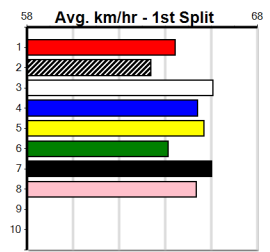

LOCKS CONSTRUCTIONS DAMSELS DASH

Distance: 485m, Race Type: Grade 5, Total Prizemoney: $3,340
1st: $2,230, 2nd: $690, 3rd: $345, 4th: $75

Watchdog Tips:

Bet:

Form	Box	Wgt	Dist	Track	Date	Time	BON	Margin	1st/2nd (Time)	PIR	Checked	Comment	WR	Split 1	S/P	Grade

MORAINÉ CHLOE [5]

BK Bitch **Mar-21** Sire: WHISKEY RIOT Dam: MORAINÉ COCO
Owner(s): MORAINÉ (SYN), G Judd, S Judd Trainer: Peter Fulton (Ecklin South)
Winning Distances: < 300m (0) 300 - 399m (8) 400 - 499m (1) 500 - 599m (0) 600 - 699m (0) > 700m (0)
Winning Weights: 25.9(2) 26.1(1) 26.5(2) 26.8(1) 27.0(2) 27.6(1)

2nd (2)	26.1	390	WBL	R7	25-Jul-24	22.56	22.11	0.25L ANNA YOU PEST (22.55)	Q/43	.	.	W	8.87	$18.70	X34
2nd (8)	26.1	390	BAL	R12	31-Jul-24	22.43	22.17	4.00L PAW ZELINI (22.17)	Q/22	.	.	.	8.62	$17.00	5
8th (7)	26.1	450	BAL	R12	07-Aug-24	26.14	25.38	11.00 SYDNEY SHOW (25.38)	M/678	.	.	.	6.88	$66.70	5
4th (6)	26.1	410	HOR	R11	13-Aug-24	23.66	23.10	6.50L HARTLEY BALE (23.23)	M/55	.	.	.	10.56	$15.50	5
2nd (1)	26.0	410	HOR	R12	19-Aug-24	23.63	22.84	4.25L OPRAH BALE (23.33)	Q/34	.	.	.	10.74	$5.10	5
5th (4)	26.2	450	WBL	R7	22-Aug-24	26.02	24.98	9.50L HI THERE FRANK (25.38)	M/666	.	.	.	6.74	$116.10	5H
6th (1)	26.3	450	WBL	R6	29-Aug-24	26.19	25.19	11.00 ZIPPING POITIER (25.43)	M/276	.	.	.	6.69	$27.20	5
4th (7)	26.1	410	HOR	R11	03-Sep-24	23.56	23.05	7.50L MAVIS TOLMIE (23.07)	M/34	.	.	.	10.70	$27.00	5

Last 3 wins NOT included above

1st (4)	27.0	390	WBL	R4	29-Nov-23	22.59	21.96	0.75L FEND THEM OFF (22.64)	M/33	.	.	.	8.68	$4.70	5
1st (2)	27.6	390	WBL	R11	15-Apr-24	22.75	22.46	1.75L DR. CARLSON (22.86)	Q/33	.	.	.	8.80	$4.00	5
1st (8)	26.1	390	WBL	R12	27-Jun-24	22.43	22.05	1.5L POSIE YOU PEST (22.52)	Q/11	.	.	.	8.70	$17.30	5

Box History

Bx	1st	2nd	3rd	4th	5th	6th	7th	8th
1	2	3	2	1	3	2		
2	4	4	1	2	2			
3				1	3	1	2	1
4	1		1	2	2			
5		1			2	1		1
6				4	2	3		1
7	1	1	3	2	3	1	1	2
8	1	3		1	2	1		2

Prize Best	$21835.00
Starts	FSTD
Trk/Dts	85-9-12-7
APM	0-0-0-0
	5204