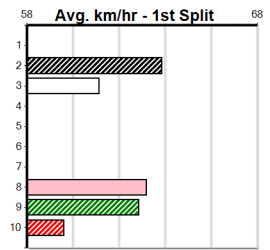

SPORTSBET FINAL

Distance: 485m, Race Type: Maiden, Total Prizemoney: $3,340
1st: $2,230, 2nd: $690, 3rd: $345, 4th: $75

Watchdog Tips: ☐ ☐ ☐ ☐ ☐ Bet:

1

WHISKY MACH [M]
BD Dog Feb-22 Sire: WHISKEY RIOT Dam: LONNIE MACH
Owner(s): C Baker Trainer: Colin Baker (Lara)
Winning Distances: < 300m (0) 300 - 399m (0) 400 - 499m (0) 500 - 599m (0) 600 - 699m (0) > 700m (0)
Winning Weights: ENG GEL 2024-09-06

Bx	1st	2nd	3rd	4th	5th	6th	7th	8th
1								
2								
3								
4								
5								
6								
7								
8								1

Prize Best Starts Trk/Dts APM $0.00 FSH 1-0-0-0 0-0-0-0 0

2

PAW OLLIE (NSW)[M]
BK Dog Jan-23 Sire: BERNARDO Dam: DYNA GARNER
Owner(s): B Wheeler Trainer: Mark Delbridge (Balliang)
Winning Distances: < 300m (0) 300 - 399m (0) 400 - 499m (0) 500 - 599m (0) 600 - 699m (0) > 700m (0)
Winning Weights: ENG GEL 2024-09-06

Bx	1st	2nd	3rd	4th	5th	6th	7th	8th
1								
2		1						
3								1
4								
5								
6								
7								
8								

Prize Best Starts Trk/Dts APM $520.00 FSH 2-0-1-0 0-0-0-0 520

3

PAW ZENTRA (NSW)[M]
BK Dog Jul-22 Sire: CHRISTO BALE Dam: DYNA GERTIE
Owner(s): B Wheeler Trainer: Mark Delbridge (Balliang)
Winning Distances: < 300m (0) 300 - 399m (0) 400 - 499m (0) 500 - 599m (0) 600 - 699m (0) > 700m (0)
Winning Weights:

Bx	1st	2nd	3rd	4th	5th	6th	7th	8th
1								
2			1					
3				1				
4						1	1	
5				1				
6					1			
7			1					
8			1	1				

Prize Best Starts Trk/Dts APM $1150.00 FSH 10-0-0-3 0-0-0-0 750

4

ALIIR [M]
RBD Bitch Dec-22 Sire: ASTON RUPEE Dam: AYIA SOPHIA
Owner(s): T Blacker Trainer: Trent Blacker (Mitchell Park)
Winning Distances: < 300m (0) 300 - 399m (0) 400 - 499m (0) 500 - 599m (0) 600 - 699m (0) > 700m (0)
Winning Weights:

Bx	1st	2nd	3rd	4th	5th	6th	7th	8th
1								
2								
3								
4								
5								
6								
7								
8								

Prize Best Starts Trk/Dts APM $0 FSH 0-0-0-0 0-0-0-0 0

5

WANDERING ROGUE [M]
BK Dog Feb-23 Sire: ASTON RUPEE Dam: UP HILL JILL
Owner(s): R Geall Trainer: David Geall (Lara)
Winning Distances: < 300m (0) 300 - 399m (0) 400 - 499m (0) 500 - 599m (0) 600 - 699m (0) > 700m (0)
Winning Weights:

Bx	1st	2nd	3rd	4th	5th	6th	7th	8th
1								
2								
3								
4								
5								
6								
7								
8								

Prize Best Starts Trk/Dts APM $0 FSH 0-0-0-0 0-0-0-0 0