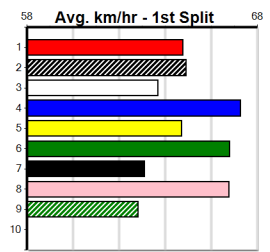

WEBBICON MARINE

Distance: 410m, Race Type: Grade 5, Total Prizemoney: $2,925
1st: $1,950, 2nd: $600, 3rd: $300, 4th: $75

Watchdog Tips:

Bet:

Table with columns: Form Box, Wgt, Dist, Track, Date, Time, BON, Margin, 1st/2nd (Time), PIR, Checked, Comment, WR, Split 1, S/P, Grade

ASTON TRUMAN [5]
BK Dog Dec-21 Sire: ZIPPING GARTH Dam: ASTON TARA
Owner(s): R Borda
Trainer: Trent Blacker (Mitchell Park)
Winning Distances: < 300m (0) 300 - 399m (3) 400 - 499m (2) 500 - 599m (0) 600 - 699m (0) > 700m (0)
Winning Weights: 32.8(1) 33.1(2) 33.4(1) 33.5(1)
Box History table and Prize Best Starts Trk/Dts APM

SHANLYN SCOUT [5]
BE Dog May-21 Sire: SENNACHIE Dam: SHANLYN GEORGIE
Owner(s): L Larsen
Trainer: Lisa Delbridge (Balliang)
Winning Distances: < 300m (0) 300 - 399m (0) 400 - 499m (2) 500 - 599m (3) 600 - 699m (0) > 700m (0)
Winning Weights: 32.6(1) 32.7(1) 32.8(2) 32.9(1)
Box History table and Prize Best Starts Trk/Dts APM

WARIO (NSW)[5]
BK Dog Apr-21 Sire: PINDARI EXPRESS Dam: FIERY CRASH
Owner(s): K Patzel
Trainer: Kevin Patzel (Allendale East)
Winning Distances: < 300m (0) 300 - 399m (2) 400 - 499m (5) 500 - 599m (1) 600 - 699m (0) > 700m (0)
Winning Weights: 30.8(2) 32.0(1) 33.0(2) 33.1(2) 33.4(1)
Box History table and Prize Best Starts Trk/Dts APM

NEW WAVE WHINE [5]
BD Dog Jan-21 Sire: ZAMBORA BROCKIE Dam: PRETTY BOMB
Owner(s): Just for us (SYN), B Hare, C Allen
Trainer: Claire Allen (Greendale)
Winning Distances: < 300m (0) 300 - 399m (3) 400 - 499m (10) 500 - 599m (5) 600 - 699m (1) > 700m (0)
Winning Weights: 34.0(1) 34.1(1) 34.2(1) 34.3(1) 34.4(1) 34.5(1) 34.7(4) 34.8(4) 34.9(2) 35.0(1) 35.2(1) 35.4(1)
Box History table and Prize Best Starts Trk/Dts APM

NIZHONI [5]
RBD Dog Jul-21 Sire: FERNANDO BALE Dam: DELTA RHODE
Owner(s): The Buyers (SYN), C Madigan, R Layfield, M Layfield, F Belot, J Black, R Nicholls
Trainer: Roselyn Nicholls (Eaglehawk)
Winning Distances: < 300m (0) 300 - 399m (1) 400 - 499m (5) 500 - 599m (1) 600 - 699m (0) > 700m (0)
Winning Weights: 33.2(1) 33.3(2) 33.4(1) 33.6(2) 33.7(1)
Box History table and Prize Best Starts Trk/Dts APM