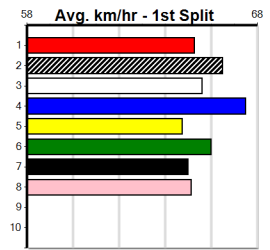

ON-SITE ENGINEERING

Distance: 410m, Race Type: Mixed 3/4, Total Prizemoney: $3,360
1st: $2,250, 2nd: $690, 3rd: $345, 4th: $75

Watchdog Tips:

Bet:

Form Box	Wgt	Dist	Track	Date	Time	BON	Margin	1st/2nd (Time)	PIR	Checked	Comment	WR	Split 1	S/P	Grade

RAPIDFIRE GIRL [4]

BK Bitch Jan-21 Sire: BARCIA BALE Dam: WYNBURN LUCIFER
Owner(s): Just for us (SYN), B Hare, C Allen
Winning Distances: < 300m (0) 300 - 399m (12) 400 - 499m (9) 500 - 599m (0) 600 - 699m (0) > 700m (0)
Winning Weights: 30.5(1) 30.8(1) 31.0(2) 31.1(1) 31.3(2) 31.5(5) 31.6(5) 31.7(1) 31.8(1) 32.1(1) 32.3(1)

1st (8)	31.0	390	SHP	R5	01-Jul-24	22.00	22.00	6.50L BANDIT BULLET (22.43)	Q/11	.	SW	.	8.32	$2.40	X45
1st (7)	30.8	300	HVL	R4	07-Jul-24	16.75	16.75	0.50L CLASSY KAYLA (16.77)	Q/3	.	.	.	3.94	$2.10	X45
3rd (8)	30.5	435	SLE	R5	14-Jul-24	25.03	24.43	3.00L DUCHESS GEORGIA (24.82)	S/755	.	V14	.	5.49	$1.70	5
ST (-)	30.5	390	BAL		28-Jul-24	22.26		5.50L Trial Cleared	M/11	.	.	1of4	8.36	.	ST
5th (7)	30.5	410	HOR	R5	13-Aug-24	23.51	23.10	6.00L BERNIE BURROW (23.10)	M/66	.	.	.	10.68	$6.20	X34
3rd (2)	30.8	300	HVL	R4	25-Aug-24	16.67	16.50	2.25L SPOT FOX (16.52)	M/1	.	.	.	3.90	$29.00	X34
2nd (5)	30.9	300	HVL	R1	01-Sep-24	16.66	16.40	0.50L DR. YANNICK (16.63)	M/3	.	.	.	4.01	$2.50	X45
1st (3)	31.1	300	HVL	R5	04-Sep-24	16.94	16.39	0.50L SICK AND TIRED (16.97)	M/2	.	.	.	3.99	$3.60	X45

Last 3 wins NOT included above

1st (7)	31.0	410	HOR	R3	28-May-24	23.02	22.94	9.00L CANYA DREAM (23.63)	Q/11	.	SW	.	10.28	$3.70	5
1st (6)	31.3	390	WBL	R3	05-Jun-24	22.03	21.96	1.25L EXPLOSIVE DEBT (22.11)	M/22	.	.	.	8.59	$4.50	5
1st (6)	30.5	390	BAL	R4	19-Jun-24	21.91	21.91	6.50L ZAP (22.36)	M/11	.	.	.	8.39	$2.50	5

Box History

Bx	1st	2nd	3rd	4th	5th	6th	7th	8th
1	1	1	3	1	2	1		
2	2	1	1			2	1	
3	3	1					1	
4	1	1			1	1		
5	2	2		3	2	2		
6	4	1					1	1
7	4	1	3		2	1		
8	4	1	1	3	1			

Prize Best Starts Trk/Dts APM: $54925.00, 23.02(7)-28/5/24, 64-21-9-8, 5-1-0-1, 12592