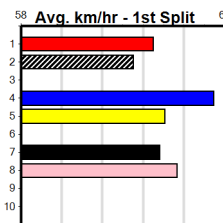

11

10:05PM
(VIC time)

Watchdog Tips: 0 0 0 0 **Bet:** .