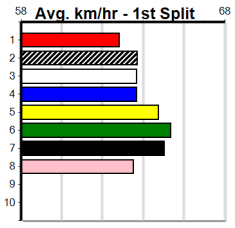

Warragul

HOOKED ON SCOTCH AT STUD (1-3 WINS)

Distance: 460m, Race Type: Restricted Win, Total Prizemoney: $2,925
1st: $1,950, 2nd: $600, 3rd: $300, 4th: $75

5

8:05PM

(VIC time)

Watchdog Tips:

0 0 0 0

Bet:

Form	Box	Weight	Dist	Track	Date	Time	BON	Margin	1st/2nd (Time)	PIR	Checked	Comment	W/R	Split 1	S/P	Grade

1 GOOD VIBES ONLY [7]

F D May-22 FERAL FRANKY ELVISA BALE

Trainer: Davide Fasoli (Heyfield)

1st (1)	31.9	460	WGL	R1	13-Aug-24	26.03	25.71	6.00	LGETTIN' TIPSYP (26.44)	M/211	.	SW	.	6.67	$3.30	MH
3rd (1)	31.7	460	WGL	R2	20-Aug-24	26.46	25.56	0.50	LGETTIN' TIPSYP (26.44)	M/422	.	.	.	6.72	$2.60	MF
5th (7)	31.5	460	WGL	R4	27-Aug-24	26.74	26.16	3.75	LXOEL BALE (26.48)	M/565	.	.	.	6.66	$17.00	X67H
3rd (1)	31.7	400	WGL	R3	03-Sep-24	22.86	22.38	1.25	LSOLAR SPECTRUM (22.79)	M/33	.	.	.	8.55	$2.90	7

Owner(s): W Fasoli

Winning Boxes							
1	2	3	4	5	6	7	8
1							
Prize				$4,885.00			
Best				26.01			
Starts				17-1-3-6			
Trk/Dst				10-1-3-3			
APM				$3207			

2 SPICY ASSASSIN [5]

BD D Dec-22 FLYING RICCIARDO ZIPPING ANNABEL

Trainer: Belinda Connolly (Caldermeade)

6th (3)	29.0	460	GEL	R6	13-Aug-24	26.92	26.08	7.50	LPAW LARRY (26.41)	Q/233	.	.	.	6.59	$9.80	6G
4th (1)	29.0	410	HOR	R2	19-Aug-24	23.96	22.84	10.00	LCOUNTY KILDARE (23.29)	M/44	.	.	.	10.91	$9.90	6G
1st (2)	29.5	400	GEL	R11	27-Aug-24	22.68	22.57	5.50	LSALMON SPRAY (23.06)	M/21	.	SW	.	8.49	$3.30	6G
4th (5)	29.3	400	WGL	R11	03-Sep-24	23.42	22.38	10.00	LDESTINI PALADIN (22.74)	M/33	.	.	.	8.72	$8.40	5

Owner(s): D Kerr

Winning Boxes							
1	2	3	4	5	6	7	8
1					2		
Prize				$3,150.00			
Best				26.71			
Starts				10-3-0-0			
Trk/Dst				1-0-0-0			
APM				$2950			

3 RHYTHMIC ENERGY [6]

BK D Sep-22 SHIMA SHINE JAZZ OPERA

Trainer: Natalie Presutto (Devon Meadows)

1st (4)	31.1	400	WGL	R1	30-Jul-24	22.73	22.45	0.75	LSTAR COMMAND (22.77)	M/22	.	.	.	8.48	$3.30	M
8th (6)	30.7	460	WGL	R9	02-Aug-24	26.59	25.82	9.00	LMYSTERY BROKER (25.99)	M/567	.	.	.	6.82	$8.00	X67
5th (6)	30.7	510	SLE	R5	07-Aug-24	29.62	28.75	7.50	LGAZING COLLINDA (29.11)	M/565	.	.	.	9.47	$3.00	X67
1st (1)	31.0	400	WGL	R9	16-Aug-24	22.69	22.44	7.00	LSON OF DUKE (23.16)	M/21	.	.	.	8.47	$2.40	X67

Owner(s): N Presutto

Winning Boxes							
1	2	3	4	5	6	7	8
1			1				
Prize				$5,005.00			
Best				26.59			
Starts				9-2-2-1			
Trk/Dst				1-0-0-0			
APM				$4379			

4 ONCE MORE [7]

BK D Jul-22 ASTON RUPEE WHAT A SURPRISE

Trainer: Graham Brown (Cardinia)

5th (5)	32.0	400	WGL	R1	09-Aug-24	23.53	22.22	12.00	LLUCKY (22.74)	M/76	.	.	.	8.72	$3.30	M
2nd (1)	31.7	515	SAP	R1	19-Aug-24	30.11	29.31	3.5	LPAW IKE (29.89)	Q/1223	.	.	.	5.18	$3.80	M
2nd (8)	31.8	515	SAP	R1	26-Aug-24	30.19	29.43	7.50	LMY HUMMINGBIRD (29.67)	M/3533	.	.	.	5.30	$7.10	M
1st (3)	32.1	460	WGL	R1	03-Sep-24	26.16	25.92	2.00	LCAPRICORN ONE (26.29)	Q/111	.	.	.	6.63	$4.10	M

Owner(s): C Brown

Winning Boxes							
1	2	3	4	5	6	7	8
1			1				
Prize				$3,120.00			
Best				26.16			
Starts				5-1-2-1			
Trk/Dst				1-1-0-0			
APM				$3068