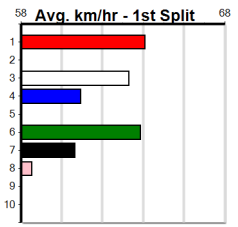

4

7:45PM

(VIC time)

Watchdog Tips:

0 0 0 0

Bet:

Form	Box	Weight	Dist	Track	Date	Time	BON	Margin	1st/2nd (Time)	PIR	Checked	Comment	W/R	Split 1	S/P	Grade

1 AFTERSHOCK [M]
BD D Nov-22 FERAL FRANKY LADY LOCH
Trainer: Desmond Gough (Nyora)
3rd (8) 34.4 400 WGL R1 27-Aug-24 23.41 22.90 1.75LARKA NOBLE (23.29) Q/33 . SW . 8.59 $3.10 M
3rd (5) 34.4 400 WGL R2 03-Sep-24 23.44 22.38 6.00LENZOLA (23.03) M/44 . . . 8.64 $2.70 M
Owner(s): L Gough

Winning Boxes

1	2	3	4	5	6	7	8
Prize							
Best							
Starts							
Trk/Dst							
APM							

2 CINNAMON STAR [M]
DKBD B Mar-22 SUPERIOR PANAMA KELSOS TENDERLEE
Trainer: Debbie Selleck (Tooradin)
Owner(s): OUR FAMILY (SYN), B Selleck, D Selleck, J Selleck, H Selleck, J Lindsay, B Lindsay

Winning Boxes

1	2	3	4	5	6	7	8
Prize							
Best							
Starts							
Trk/Dst							
APM							

3 CAPRICORN ONE [M]
BK D Jul-22 ASTON RUPEE WHAT A SURPRISE
Trainer: Graham Brown (Cardinia)
2nd (2) 30.4 460 WGL R2 02-Aug-24 26.28 25.82 0.25LKAOS CONTROL (26.27) M/123 . SW . 6.65 $6.00 M
5th (6) 30.5 515 SAP R1 12-Aug-24 30.32 29.27 5.50L GALLOPING RED (29.94) M/4555 . . . 5.27 $2.70 M
5th (4) 30.1 515 SAP R1 26-Aug-24 30.95 29.43 19.00LMY HUMMINGBIRD (29.67) M/6676 . . . 5.35 $5.90 M
2nd (4) 30.5 460 WGL R1 03-Sep-24 26.29 25.92 2.00LONCE MORE (26.16) M/222 . . . 6.70 $5.00 M
Owner(s): C Brown

Winning Boxes

1	2	3	4	5	6	7	8
Prize							
Best							
Starts							
Trk/Dst							
APM							

4 PARABOLE RICO [M]
BK D Dec-22 BELLA INFRARED BELLA RICO
Trainer: Luckie Karabitsakos (Pearcedale)
3rd (2) 32.4 460 WGL R1 13-Aug-24 26.46 25.71 6.50LGOOD VIBES ONLY (26.03) M/444 . . . 6.81 $3.20 MH
4th (2) 32.6 460 WGL R2 20-Aug-24 26.57 25.56 2.00LGETTIN' TIPSYP (26.44) M/655 . . . 7.07 $4.90 MF
5th (1) 33.0 515 SAP R1 02-Sep-24 30.37 29.85 4.50LPAW QWAN (30.07) Q/3234 . . . 5.27 $3.30 M
Owner(s): L Karabitsakos

Winning Boxes

1	2	3	4	5	6	7	8
Prize							
Best							
Starts							
Trk/Dst							
APM							

5 CINNAMON LEGS [M]
DKBD B Mar-22 SUPERIOR PANAMA KELSOS TENDERLEE
Trainer: Debbie Selleck (Tooradin)
Owner(s): OUR FAMILY (SYN), B Selleck, D Selleck, J Selleck, H Selleck, J Lindsay, B Lindsay

Winning Boxes

1	2	3	4	5	6	7	8
Prize							
Best							
Starts							
Trk/Dst							
APM							

6 INVICTUS BLUE [M]
BE D Dec-22 BEAST UNLEASHED INVICTUS SYBIL
Trainer: Gordon Edwards (Cranbourne West)
3rd (5) 33.4 515 SAP R1 26-Aug-24 30.27 29.43 9.00LMY HUMMINGBIRD (29.67) M/2122 . . . 5.28 $28.60 M
6th (7) 33.5 515 SAP R1 02-Sep-24 30.41 29.85 5.00LPAW QWAN (30.07) M/2445 . . . 5.26 $11.30 M
Owner(s): SKY ROCKET (SYN), G Edwards, K Browney

Winning Boxes

1	2	3	4	5	6	7	8
Prize							
Best							
Starts							
Trk/Dst							
APM							

7 UNACCEPTABLE MIM (NSW)[M]
BK B Nov-22 SUPERIOR PANAMA MINORCA
Trainer: Justin Bowman (Kilmany)
6th (5) 27.5 435 SLE R2 01-Sep-24 25.72 24.45 6.50LTOTAL GARTH (25.30) M/477 . . . 5.43 $7.00 M
Owner(s): J Niass

Winning Boxes

1	2	3	4	5	6	7	8
Prize							
Best							
Starts							
Trk/Dst							
APM