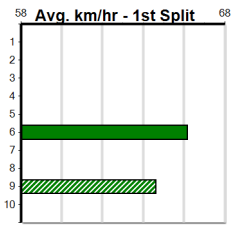

Warragul

PAUA OF BUDDY AT STUD

Distance: 400m, Race Type: Maiden, Total Prizemoney: $2,535
1st: $1,680, 2nd: $520, 3rd: $260, 4th: $75

3

7:25PM

(VIC time)

Watchdog Tips:

0 0 0 0

Bet:

Form	Box	Weight	Dist	Track	Date	Time	BON	Margin	1st/2nd (Time)	PIR	Checked	Comment	W/R	Split 1	S/P	Grade

1 RING A HOUDINI [M]	WINNING BOXES
BK D Jan-23 HOUDINI BOY RING A DRAGON	1 2 3 4 5 6 7 8
Trainer: Danny Cortese (Devon Meadows)	Prize Best $0.00
7th (5) 32.8 300 HVL R2 04-Sep-24 17.07 16.39 9.50LEPITOMIZE (16.42) S/7 4.14 $50.10 MH	Starts FSH
Owner(s): A Frey	Trk/Dst 1-0-0-0
	APM 0-0-0-0
	$0

2 CINNAMON TWIST [M]	WINNING BOXES
BD B Mar-22 SUPERIOR PANAMA KELSOS TENDERLEE	1 2 3 4 5 6 7 8
Trainer: Debbie Selleck (Tooradin)	Prize Best $0
Owner(s): OUR FAMILY (SYN), B Selleck, D Selleck, J Selleck, H Selleck, J Lindsay, B Lindsay	Starts FSH
	Trk/Dst 0-0-0-0
	APM 0-0-0-0
	$0

3 DOUBLE INFARED (NSW)[M]	WINNING BOXES
BK D Nov-22 AUSSIE INFRARED DOUBLE BLUFF	1 2 3 4 5 6 7 8
Trainer: Graeme Campbell (Drouin South)	Prize Best $0.00
5th (4) 33.0 300 HVL R1 04-Sep-24 17.31 16.39 9.50LIACOMO (16.67) S/7 4.12 $29.20 MH	Starts FSH
Owner(s): Hard Earnt Thirst (SYN), G Pask, G Browney, G Pask, J Baxter, D Brown	Trk/Dst 1-0-0-0
	APM 0-0-0-0
	$0

4 LUCA SKYWALKER [M]	WINNING BOXES
BK D Dec-22 SHIMA SHINE BABY TALK	1 2 3 4 5 6 7 8
Trainer: Gavin Clifton (Tynong Nth)	Prize Best $0
Owner(s): WE'RE ALL MATES (SYN), G Clifton, D Mckenzie	Starts FSH
	Trk/Dst 0-0-0-0
	APM 0-0-0-0
	$0

5 WALLS OF JERICHO [M]	WINNING BOXES
WBD D Mar-23 MY REDEEMER CAPTAIN JACKIE	1 2 3 4 5 6 7 8
Trainer: Matthew Clark (Briagolong)	Prize Best $0
Owner(s): M Clark	Starts FSH
	Trk/Dst 0-0-0-0
	APM 0-0-0-0
	$0

6 SWEET CANNELLONI [M]	WINNING BOXES
BK B Feb-21 FERNANDO BALE NAUGHTY CAZZA	1 2 3 4 5 6 7 8
Trainer: Geoffrey Jolly (Pakenham)	Prize Best $1,735.00
3rd (4) 25.0 515 SAP R1 24-Mar-24 30.28 29.45 6.50FLYING DINAR (29.83) Q/1122 SW 5.11 $7.50 M	Starts FSH
6th (7) 25.4 515 SAP R1 31-Mar-24 30.86 29.79 8.50TEMPER TRAP (30.27) M/1223 5.18 $4.60 M	Trk/Dst 9-0-2-2
5th (1) 24.3 515 SAP R1 04-Aug-24 31.47 29.55 13.00TAKE A CARNATION (30.60) Q/1365 5.22 $1.40 M	APM 0-0-0-0
5th (6) 24.4 515 SAP R2 19-Aug-24 30.28 29.31 12.00LPAW EARNEST (29.45) M/3456 5.16 $46.20 RW	$359
Owner(s): G Jolly	

7 GRANDIOSE [M]	WINNING BOXES
BK D Sep-22 COSMIC RUMBLE REAL REWARD	1 2 3 4 5 6 7 8
Trainer: Natalie Presutto (Devon Meadows)	Prize Best $0.00
7th (3) 30.5 300 HVL R3 04-Sep-24 17.18 16.39 8.50FISTS WILL FLY (16.60) M/7 4.11 $15.60 MH	Starts FSH
Owner(s): Three Little Pigs and The Big Bad Wolf (SYN), J Presutto, P Presutto, A Presutto, D Presutto	Trk/Dst 1-0-0-0
	APM 0-0-0-0
	$0

8 HAWKER HURRICANE [M]	WINNING BOXES
WBK D Sep-22 SUNSET SPITFIRE EL HELECHO	1 2 3 4 5 6 7 8
Trainer: Carolyn Jones (Rosedale)	Prize Best $0
Owner(s): C Jones	Starts FSH
	Trk/Dst 0-0-0-0
	APM 0-0-0-0
	$0