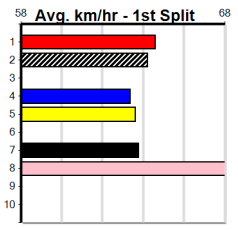

12
10:26PM
(VIC time)

Watchdog Tips: 0 0 0 0 Bet: .

Form Box Weight Dist Track Date Time BON Margin 1st/2nd (Time) PIR Checked Comment W/R Split 1 S/P Grade

1 CHALUPA BATMAN [5]
BE D Sep-22 COSMIC RUMBLE REAL REWARD

Trainer: Natalie Presutto (Devon Meadows)

2nd (6)	31.2	450	SHP	R2	29-Jul-24	25.66	25.09	6.50	L	CITY LIMIT (25.22)	Q/333	.	.	.	6.62	$4.80	X67
3rd (7)	31.5	460	WGL	R9	02-Aug-24	26.15	25.82	2.50	L	MYSTERY BROKER (25.99)	Q/111	.	.	W	6.53	$12.40	X67
3rd (7)	31.5	435	SLE	R9	07-Aug-24	24.99	24.38	4.50	L	DR. GILLIAN (24.68)	M/533	.	.	.	5.40	$3.30	6G
1st (3)	31.8	400	WGL	R10	16-Aug-24	22.64	22.44	8.00	L	LAPIS LAZULI (23.17)	M/11	.	SW	.	8.32	$2.20	RW

Owner(s): Three Little Pigs and The Big Bad Wolf (SYN), J Presutto, P Presutto, A Presutto, D Presutto

Winning Boxes

1	2	3	4	5	6	7	8
1	2						
Prize							
Best							
Starts							
Trk/Dst							
APM							

2 ASTON IMAGE [5]
BD D Oct-21 ASTON DEE BEE ASTON GEISHA

Trainer: Nicole Lund (Longwarry)

1st (3)	34.0	400	WGL	R4	25-Jul-24	23.11	23.01	0.50	L	SWANKY CHIC (23.14)	M/52	.	.	.	8.57	$4.70	T3-5
5th (4)	33.8	400	WGL	R7	30-Jul-24	23.32	22.45	8.50	L	CHASING HEARTS (22.75)	S/65	.	.	.	8.68	$24.30	5
5th (6)	34.0	400	WGL	R10	27-Aug-24	23.65	22.90	4.25	L	JAYVILLE ZOE (23.36)	M/34	.	.	.	8.53	$8.70	RW
1st (3)	33.9	435	SLE	R4	01-Sep-24	24.72	24.45	1.25	L	VALVE BOUNCE (24.79)	M/111	.	.	.	5.31	$21.40	5

Owner(s): R Borda

Winning Boxes

1	2	3	4	5	6	7	8
2	2			1			
Prize							
Best							
Starts							
Trk/Dst							
APM							

3 *** VACANT BOX ***

Trainer:
Owner(s):

4 FIRE FEATHER [5]
WBD B Sep-21 FULLY LOADED IVEY'S AFFAIR

Trainer: Derek Clay (Lang Lang)

3rd (6)	26.9	300	HVL	R5	09-Aug-24	17.09	16.90	0.50	L	MYSTIC LOVE (17.06)	M/4	.	.	.	4.07	$19.50	T3-5
2nd (7)	26.8	300	HVL	R12	16-Aug-24	17.15	16.77	3.50	L	MAGIC MOON CHILD (16.91)	M/3	.	.	.	4.00	$11.10	T3-5
6th (6)	26.9	400	WGL	R12	20-Aug-24	23.16	22.29	3.50	L	FURIOUS ANGEL (22.92)	M/56	.	.	.	8.66	$10.60	5
6th (4)	27.0	400	WGL	R6	29-Aug-24	23.49	23.00	7.00	L	DAZZLER (23.00)	M/36	.	.	.	8.48	$14.70	T3-5

Owner(s): M Clay

Winning Boxes

1	2	3	4	5	6	7	8
2				1			
Prize							
Best							
Starts							
Trk/Dst							
APM							

ENG WGL 2024-09-06

5 NO DOORS [5]
BD D Feb-21 FERNANDO BALE DR. MINO

Trainer: Ronald Winter (Denison)

2nd (8)	29.7	435	SLE	R12	14-Aug-24	24.89	24.45	1.75	L	DR. ZEPPELIN (24.78)	M/454	.	.	.	5.40	$1.90	5
1st (2)	29.8	435	SLE	R12	18-Aug-24	24.76	24.18	7.00	L	HARRY THE HOOD (25.22)	Q/111	.	.	.	5.33	$1.80	5
6th (5)	29.8	400	WGL	R3	27-Aug-24	23.49	22.90	4.00	L	PANAMA PARADE (23.22)	M/6	.	.	.	8.60	$14.20	5
5th (1)	29.7	435	SLE	R7	01-Sep-24	24.97	24.45	6.00	L	POWER PAWS (24.58)	M/234	.	.	.	5.33	$40.70	X34

Owner(s): R Winter

Winning Boxes

1	2	3	4	5	6	7	8
1	2	1			2	1	
Prize							
Best							
Starts							
Trk/Dst							
APM							

ENG WGL 2024-09-06

6 *** VACANT BOX ***

Trainer:
Owner(s):