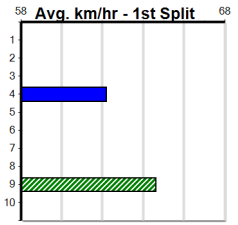

Warragul

SENNACHIE AT STUD

Distance: 400m, Race Type: Maiden, Total Prizemoney: \$2,535
1st: \$1,680, 2nd: \$520, 3rd: \$260, 4th: \$75

2
7:05PM
(VIC time)

Watchdog Tips: **0** **0** **0** **0** **Bet:** _____