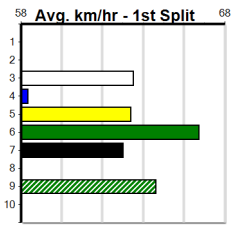

PHOTO MAN AT STUD

Distance: 400m, Race Type: Maiden, Total Prizemoney: $2,535
1st: $1,680, 2nd: $520, 3rd: $260, 4th: $75

Watchdog Tips:

0 0 0 0

Bet:

Form Box Weight Dist Track Date Time BON Margin 1st/2nd (Time) PIR Checked Comment W/R Split 1 S/P Grade

1 TALK THAT TALK [M]
BK B Dec-22 SHIMA SHINE BABY TALK
Trainer: David Mckenzie (Tynong North)
Owner(s): WE'RE ALL MATES (SYN), G Clifton, D Mckenzie

Winning Boxes							
1	2	3	4	5	6	7	8
Prize							
Best							
Starts							
Trk/Dst							
APM							

2 COSMIC REWARD [M]
BK D Sep-22 COSMIC RUMBLE REAL REWARD
Trainer: Peter Presutto (Devon Meadows)
4th (3) 30.2 300 HVL R2 04-Sep-24 16.81 16.39 6.00LEPITOMIZE (16.42) M/2 . . . 3.95 $22.50 MH
Owner(s): Three Little Pigs and The Big Bad Wolf (SYN), J Presutto, P Presutto, A Presutto, D Presutto

Winning Boxes							
1	2	3	4	5	6	7	8
Prize							
Best							
Starts							
Trk/Dst							
APM							

3 UNACCEPTABLE SON (NSW)[M]
BK D Nov-22 SUPERIOR PANAMA MINORCA
Trainer: Chloe Bowman (Kilmany)
2nd (4) 34.4 400 WGL R2 03-Sep-24 23.41 22.38 5.50LENZOLA (23.03) M/53 . . . 8.66 $15.30 M
Owner(s): J Niass

Winning Boxes							
1	2	3	4	5	6	7	8
Prize							
Best							
Starts							
Trk/Dst							
APM							

4 APPLE CHERRY [M]
BK B Apr-22 HARD STYLE RICO POPPY TALK
Trainer: Michelle Wilkins (Giffard West)
7th (2) 25.9 435 SLE R1 01-Sep-24 26.81 24.45 23.00LHAMMER (25.26) M/577 . V0 . 5.55 $18.80 M
Owner(s): M Wilkins

Winning Boxes							
1	2	3	4	5	6	7	8
Prize							
Best							
Starts							
Trk/Dst							
APM							

5 OLYSLAGERS [M]
BK B Apr-21 ASTON KIMETTO POPOWSKI
Trainer: Peter Craig (Langwarrin)
8th (3) 28.0 400 WGL R1 09-Aug-24 23.93 22.22 18.00LUCKY (22.74) M/67 . . . 8.67 $16.70 M
Owner(s): AMSTEL (SYN), P Craig, L Jennings, N Tracy

Winning Boxes							
1	2	3	4	5	6	7	8
Prize							
Best							
Starts							
Trk/Dst							
APM							

6 ARKA RAIN [M]
BK B Sep-22 ZAMBORA BROCKIE GOOD GIRL SANDY
Trainer: Bryan Sykes (Upper Beaconsfield)
4th (4) 27.8 400 GEL R1 31-Aug-24 23.12 22.30 3.25LSAINTLY HIGHWAY (22.91) M/14 . . . 8.53 $7.20 M
Owner(s): B Sykes

Winning Boxes							
1	2	3	4	5	6	7	8
Prize							
Best							
Starts							
Trk/Dst							
APM							

7 HUNTING GIRL [M]
BK B May-21 PINDARI EXPRESS NATIONAL GIRL
Trainer: Nicholas Barnett (Devon Meadows)
6th (5) 29.7 400 WGL R2 20-Jun-24 23.54 22.89 7.50LMARS BALE (23.02) M/37 . . . 8.64 $5.10 T3-M
6th (4) 30.5 400 WGL R1 15-Aug-24 23.42 22.75 7.00LSPARTAN MISSILE (22.95) M/77 . . . 8.78 $17.60 T3-M
7th (4) 30.8 400 WGL R2 22-Aug-24 23.73 22.55 17.00LITHACAN GODDESS (22.55) S/77 . . . 8.74 $12.30 M
5th (4) 30.6 400 WGL R2 27-Aug-24 23.67 22.90 11.00LGRAB THE GOLD (22.93) S/66 . . . 8.77 $11.00 M
Owner(s): N Barnett

Winning Boxes							
1	2	3	4	5	6	7	8
Prize							
Best							
Starts							
Trk/Dst							
APM							

8 KEEPING NOISE [M]
BK B Jul-22 FERAL FRANKY FRAN KEEPING
Trainer: Gordon Edwards (Cranbourne West)
Owner(s): G Edwards

Winning Boxes							
1	2	3	4	5	6	7	8
Prize							
Best							
Starts							
Trk/Dst							
APM