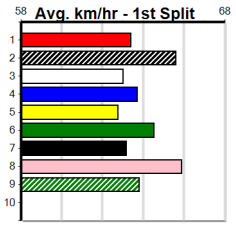

Warragul

KHANS HOSPITALITY SERVICES

Distance: 460m, Race Type: Grade 5, Total Prizemoney: $2,925
1st: $1,950, 2nd: $600, 3rd: $300, 4th: $75

6
8:25PM
(VIC time)

Watchdog Tips: 0 0 0 0 **Bet:** .