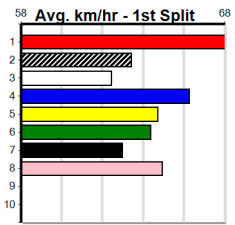

SHIMA SHINE AT STUD

Distance: 400m, Race Type: Mixed 6/7, Total Prizemoney: $2,925
1st: $1,950, 2nd: $600, 3rd: $300, 4th: $75

9

9:25PM
(VIC time)

Watchdog Tips: **0 0 0 0** Bet: **0**

Form Box Weight Dist Track Date Time BON Margin 1st/2nd (Time) PIR Checked Comment W/R Split 1 S/P Grade

1 ARKA SOLAR [7]
BK D Sep-22 ZAMBORA BROCKIE GOOD GIRL SANDY
Trainer: Bryan Sykes (Upper Beaconsfield)
1st (6) 33.0 400 GEL R1 23-Aug-24 22.96 22.56 1.00LBIG REVEAL (23.02) Q/11 . . . . 8.36 $21.80 M
6th (8) 33.1 400 WGL R3 30-Aug-24 23.51 22.57 8.50LXTREME BEAST (22.93) M/37 . . . . 8.41 $3.80 7
Owner(s): B Sykes

Winning Boxes

1	2	3	4	5	6	7	8
						1	
Prize	$1,680.00						
Best	23.51						
Starts	2-1-0-0						
Trk/Dst	1-0-0-0						
APM	$1680						

ENG WGL 2024-09-06

2 MIDNIGHT SHIMMER (NSW)[7]
BK B Mar-22 SHIMA SHINE MIDNIGHT CARMEN
Trainer: Constance Mcmillan (Drouin)
7th (2) 26.9 300 HVL R4 10-Jul-24 17.56 16.99 2.50LNOT FORGIVEN (17.38) M/5 . . . . 4.06 $12.20 T3-RW
8th (5) 27.2 400 WGL R4 18-Jul-24 24.07 22.88 16.00LASTON CONGO (22.98) M/88 . . . . 8.96 $9.80 7
4th (7) 27.2 400 WGL R9 25-Jul-24 23.56 23.01 3.5LGOT FLAIR (23.32) M/44 . . . . 8.57 $54.50 T3-7
2nd (5) 27.3 400 WGL R10 01-Aug-24 23.20 22.88 0.50LOLYMPIC HISTORY (23.18) Q/11 . . . . 8.50 $5.50 7
Owner(s): C Mcmillan

Winning Boxes

1	2	3	4	5	6	7	8
	1						
Prize	$2,285.00						
Best	23.20						
Starts	11-1-1-1						
Trk/Dst	3-0-1-0						
APM	$743						

3 SERGEANT POPE [6]
BK D May-22 SUPERIOR PANAMA BLAZIN' REGGIE
Trainer: Graeme Jose (Catani)
1st (4) 35.9 460 WGL R7 23-May-24 26.15 26.11 4.75LASTON MONITOR (26.48) M/321 . . SW . 6.66 $1.50 X67
7th (4) 35.9 500 BEN R7 31-May-24 29.11 28.17 13.00LRUN FOR SHELTER (28.21) S/876 . . . . 7.04 $5.20 RW
8th (5) 36.8 400 WGL R3 22-Aug-24 23.46 22.55 7.50LTTORRENTIAL (22.95) S/88 . . . . 8.77 $2.90 6G
5th (2) 36.5 400 WGL R4 03-Sep-24 23.51 22.38 9.50LPAW LAUREN (22.87) S/66 . . . . 8.93 $7.00 6G
Owner(s): COUPLE OF COLDIES (SYN), G Pask, J Mccarthy, P White, N Tyrrell

Winning Boxes

1	2	3	4	5	6	7	8
	1		1				
Prize	$2,940.00						
Best	23.28						
Starts	8-2-0-1						
Trk/Dst	3-0-0-0						
APM	$1376						

4 UNINVITING [7]
F B Jan-23 KOBLENZ LITTLE BIT SLEEK
Trainer: Garry Johnson (Chum Creek)
3rd (3) 28.3 400 GEL R1 16-Aug-24 23.24 22.20 3.75LFUEL THE FIRE (22.98) M/23 . . . . 8.71 $3.80 M
2nd (7) 28.6 400 WGL R2 22-Aug-24 23.12 22.55 8.50LITHACAN GODDESS (22.55) M/22 . . . . 8.38 $2.10 M
1st (5) 28.2 425 BEN R2 28-Aug-24 24.52 24.19 2.50LSMOKIN' BLASTER (24.69) M/111 . . . . 6.72 $3.80 T3-M
7th (7) 28.4 350 HVL R10 04-Sep-24 19.61 19.17 6.50LSTIFLER (19.17) M/6 . . . . 6.64 $74.20 X67
Owner(s): G Sprod

Winning Boxes

1	2	3	4	5	6	7	8
				1			
Prize	$1,655.00						
Best	23.12						
Starts	5-1-1-1						
Trk/Dst	1-0-1-0						
APM	$1655