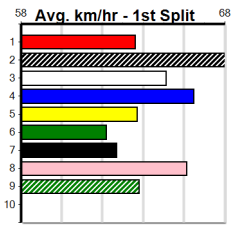

VIATEK

Distance: 460m, Race Type: Mixed 4/5, Total Prizemoney: $3,360
1st: $2,250, 2nd: $690, 3rd: $345, 4th: $75

Watchdog Tips: 0 0 0 0 Bet:

Main table containing race details for 10 horses, including names, trainers, owners, and performance statistics. Includes sub-tables for 'Winning Boxes' for each race.