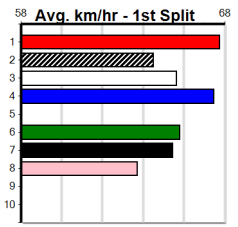

HARD STYLE RICO AT STUD

Distance: 400m, Race Type: Free For All, Total Prizemoney: $3,360
1st: $2,250, 2nd: $690, 3rd: $345, 4th: $75

7

8:45PM
(VIC time)

Watchdog Tips: **0 0 0 0** Bet: **.**