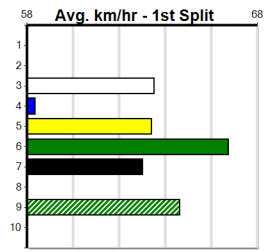

PHOTO MAN AT STUD

Distance: 400m, Race Type: Maiden, Total Prizemoney: $2,535
1st: $1,680, 2nd: $520, 3rd: $260, 4th: $75

Watchdog Tips: [ ] [ ] [ ] [ ] Bet: [ ]

Table with columns: Form Box, Wgt, Dist, Track, Date, Time, BON, Margin, 1st/2nd (Time), PIR, Checked, Comment, W/R, Split 1, S/P, Grade

TALK THAT TALK [M]
BK Bitch Dec-22 Sire: SHIMA SHINE Dam: BABY TALK
Owner(s): WE'RE ALL MATES (SYN), G Clifton, D Mckenzie
Trainer: David Mckenzie (Tynong North)
Box History table and statistics.

COSMIC REWARD [M]
BK Dog Sep-22 Sire: COSMIC RUMBLE Dam: REAL REWARD
Owner(s): Three Little Pigs and The Big Bad Wolf (SYN), J Presutto, P Presutto, A Presutto, D Presutto
Trainer: Peter Presutto (Devon Meadows)
Box History table and statistics.

UNACCEPTABLE SON (NSW)[
BK Dog Nov-22 Sire: SUPERIOR PANAMA Dam: MINORCA
Owner(s): J Niass
Trainer: Chloe Bowman (Kilmany)
Box History table and statistics.

APPLE CHERRY [M]
BK Bitch Apr-22 Sire: HARD STYLE RICO Dam: POPPY TALK
Owner(s): M Wilkins
Trainer: Michelle Wilkins (Giffard West)
Box History table and statistics.

OLYSLAGERS [M]
BK Bitch Apr-21 Sire: ASTON KIMETTO Dam: POPOWSKI
Owner(s): AMSTEL (SYN), P Craig, L Jennings, N Tracy
Trainer: Peter Craig (Langwarrin)
Box History table and statistics.