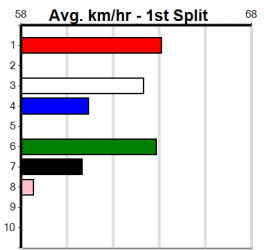

MC GRAFIX & SIGNS

Distance: 460m, Race Type: Maiden, Total Prizemoney: $2,535
1st: $1,680, 2nd: $520, 3rd: $260, 4th: $75

Watchdog Tips: ☐ ☐ ☐ ☐ ☐ Bet:

1

AFTERSHOCK [M]
BD Dog Nov-22 Sire: FERAL FRANKY Dam: LADY LOCH Trainer: Desmond Gough (Nyora)
Owner(s): L Gough
Winning Distances: < 300m (0) 300 - 399m (0) 400 - 499m (0) 500 - 599m (0) 600 - 699m (0) > 700m (0)
Winning Weights:
3rd (8) 34.4 400 WGL R1 27-Aug-24 23.41 22.90 1.75L ARKA NOBLE (23.29) Q/33 SW 8.59 $3.10 M
3rd (5) 34.4 400 WGL R2 03-Sep-24 23.44 22.38 6.00L ENZOLA (23.03) M/44 8.64 $2.70 M

Last 3 wins NOT included above

Box History

Bx	1st	2nd	3rd	4th	5th	6th	7th	8th
1								
2								
3								
4								
5			1					
6								
7								
8			1					
Prize Best						$520.00		
Starts						FSTD		
Trk/Dts						2-0-0-2		
APM						0-0-0-0		520

2

CINNAMON STAR [M]
DKBD Bitch Mar-22 Sire: SUPERIOR PANAMA Dam: KELSOS TENDERLEE Trainer: Debbie Selleck (Tooradin)
Owner(s): OUR FAMILY (SYN), B Selleck, D Selleck, J Selleck, H Selleck, J Lindsay, B Lindsay
Winning Distances: < 300m (0) 300 - 399m (0) 400 - 499m (0) 500 - 599m (0) 600 - 699m (0) > 700m (0)
Winning Weights:
Last 3 wins NOT included above

Box History

Bx	1st	2nd	3rd	4th	5th	6th	7th	8th
1								
2								
3								
4								
5								
6								
7								
8								
Prize Best						$0		
Starts						FSH		
Trk/Dts						0-0-0-0		
APM						0-0-0-0		0

3

CAPRICORN ONE [M]
BK Dog Jul-22 Sire: ASTON RUPEE Dam: WHAT A SURPRISE Trainer: Graham Brown (Cardinia)
Owner(s): C Brown
Winning Distances: < 300m (0) 300 - 399m (0) 400 - 499m (0) 500 - 599m (0) 600 - 699m (0) > 700m (0)
Winning Weights:
2nd (2) 30.4 460 WGL R2 02-Aug-24 26.28 25.82 0.25L KAOS CONTROL (26.27) M/123 SW 6.65 $6.00 M
5th (6) 30.5 515 SAP R1 12-Aug-24 30.32 29.27 5.50L GALLOPING RED (29.94) M/4555 5.27 $2.70 M
5th (4) 30.1 515 SAP R1 26-Aug-24 30.95 29.43 19.00 MY HUMMINGBIRD (29.67) M/6676 5.35 $5.90 M
2nd (4) 30.5 460 WGL R1 03-Sep-24 26.29 25.92 2.00L ONCE MORE (26.16) M/222 6.70 $5.00 M

Last 3 wins NOT included above

Box History

Bx	1st	2nd	3rd	4th	5th	6th	7th	8th
1								
2		1						
3								
4		1			1			
5								
6					1			
7								
8								
Prize Best						$1040.00		
Starts						26.28(2)-2/8/24		
Trk/Dts						4-0-2-0		
APM						2-0-2-0		936

4

PARABOLE RICO [M]
BK Dog Dec-22 Sire: BELLA INFRARED Dam: BELLA RICO Trainer: Luckie Karabitsakos (Pearcedale)
Owner(s): L Karabitsakos
Winning Distances: < 300m (0) 300 - 399m (0) 400 - 499m (0) 500 - 599m (0) 600 - 699m (0) > 700m (0)
Winning Weights:
3rd (2) 32.4 460 WGL R1 13-Aug-24 26.46 25.71 6.50L GOOD VIBES ONLY (26.03) M/444 6.81 $3.20 MH
4th (2) 32.6 460 WGL R2 20-Aug-24 26.57 25.56 2.00L GETTIN' TIPSYP (26.44) M/655 7.07 $4.90 MF
5th (1) 33.0 515 SAP R1 02-Sep-24 30.37 29.85 4.50L PAW QWAN (30.07) Q/3234 5.27 $3.30 M

Last 3 wins NOT included above

Box History

Bx	1st	2nd	3rd	4th	5th	6th	7th	8th
1								
2					1			
3			1	1				
4								
5								
6								
7								
8								
Prize Best						$335.00		
Starts						26.46(2)-13/8/24		
Trk/Dts						3-0-0-1		
APM						2-0-0-1		335

5

CINNAMON LEGS [M]
DKBD Bitch Mar-22 Sire: SUPERIOR PANAMA Dam: KELSOS TENDERLEE Trainer: Debbie Selleck (Tooradin)
Owner(s): OUR FAMILY (SYN), B Selleck, D Selleck, J Selleck, H Selleck, J Lindsay, B Lindsay
Winning Distances: < 300m (0) 300 - 399m (0) 400 - 499m (0) 500 - 599m (0) 600 - 699m (0) > 700m (0)
Winning Weights:
Last 3 wins NOT included above

Box History

Bx	1st	2nd	3rd	4th	5th	6th	7th	8th
1								
2								
3								
4								
5								
6								
7								
8								
Prize Best						$0		
Starts						FSH		
Trk/Dts						0-0-0-0		
APM						0-0-0-0		0