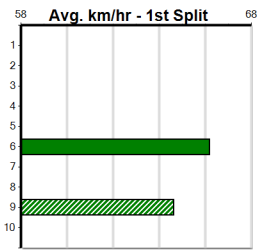

Warragul

3

7:25PM

(VIC time)

PAUA OF BUDDY AT STUD

Distance: 400m, Race Type: Maiden, Total Prizemoney: $2,535
1st: $1,680, 2nd: $520, 3rd: $260, 4th: $75

Watchdog Tips: ☐ ☐ ☐ ☐ ☐ Bet:

Form Box	Wgt	Dist	Track	Date	Time	BON	Margin	1st/2nd (Time)	PIR	Checked	Comment	WR	Split 1	S/P	Grade	
1	RING A HOUDINI [M]															
	BK	Dog	Jan-23			Sire: HOUDINI BOY			Dam: RING A DRAGON			Trainer: Danny Cortese (Devon Meadows)				
	Owner(s): A Frey															
	Winning Distances: < 300m (0) 300 - 399m (0) 400 - 499m (0) 500 - 599m (0) 600 - 699m (0) > 700m (0)															
	Winning Weights:															
	7th (5)	32.8	300	HVL	R2	04-Sep-24	17.07	16.39	9.50L	EPITOMIZE (16.42)	S/7			4.14	$50.10	MH
Last 3 wins NOT included above																
<table border="1"> <thead> <tr><th>Bx</th><th>1st</th><th>2nd</th><th>3rd</th><th>4th</th><th>5th</th><th>6th</th><th>7th</th><th>8th</th></tr> </thead> <tbody> <tr><td>1</td><td></td><td></td><td></td><td></td><td></td><td></td><td></td><td></td></tr> <tr><td>2</td><td></td><td></td><td></td><td></td><td></td><td></td><td></td><td></td></tr> <tr><td>3</td><td></td><td></td><td></td><td></td><td></td><td></td><td></td><td></td></tr> <tr><td>4</td><td></td><td></td><td></td><td></td><td></td><td></td><td></td><td></td></tr> <tr><td>5</td><td></td><td></td><td></td><td></td><td></td><td></td><td>1</td><td></td></tr> <tr><td>6</td><td></td><td></td><td></td><td></td><td></td><td></td><td></td><td></td></tr> <tr><td>7</td><td></td><td></td><td></td><td></td><td></td><td></td><td></td><td></td></tr> <tr><td>8</td><td></td><td></td><td></td><td></td><td></td><td></td><td></td><td></td></tr> <tr><td>Prize</td><td></td><td></td><td></td><td></td><td></td><td></td><td></td><td></td></tr> <tr><td>Best</td><td></td><td></td><td></td><td></td><td></td><td></td><td></td><td>$0.00</td></tr> <tr><td>Starts</td><td></td><td></td><td></td><td></td><td></td><td></td><td></td><td>FSH</td></tr> <tr><td>Trk/Dts</td><td></td><td></td><td></td><td></td><td></td><td></td><td></td><td>1-0-0-0</td></tr> <tr><td>APM</td><td></td><td></td><td></td><td></td><td></td><td></td><td></td><td>0-0-0-0</td></tr> <tr><td></td><td></td><td></td><td></td><td></td><td></td><td></td><td></td><td>0</td></tr> </tbody> </table>																
2	CINNAMON TWIST [M]															
	BD	Bitch	Mar-22			Sire: SUPERIOR PANAMA			Dam: KELSOS TENDERLEE			Trainer: Debbie Selleck (Tooradin)				
	Owner(s): OUR FAMILY (SYN), B Selleck, D Selleck, J Selleck, H Selleck, J Lindsay, B Lindsay															
	Winning Distances: < 300m (0) 300 - 399m (0) 400 - 499m (0) 500 - 599m (0) 600 - 699m (0) > 700m (0)															
	Winning Weights:															
Last 3 wins NOT included above																
<table border="1"> <thead> <tr><th>Bx</th><th>1st</th><th>2nd</th><th>3rd</th><th>4th</th><th>5th</th><th>6th</th><th>7th</th><th>8th</th></tr> </thead> <tbody> <tr><td>1</td><td></td><td></td><td></td><td></td><td></td><td></td><td></td><td></td></tr> <tr><td>2</td><td></td><td></td><td></td><td></td><td></td><td></td><td></td><td></td></tr> <tr><td>3</td><td></td><td></td><td></td><td></td><td></td><td></td><td></td><td></td></tr> <tr><td>4</td><td></td><td></td><td></td><td></td><td></td><td></td><td></td><td></td></tr> <tr><td>5</td><td></td><td></td><td></td><td></td><td></td><td></td><td></td><td></td></tr> <tr><td>6</td><td></td><td></td><td></td><td></td><td></td><td></td><td></td><td></td></tr> <tr><td>7</td><td></td><td></td><td></td><td></td><td></td><td></td><td></td><td></td></tr> <tr><td>8</td><td></td><td></td><td></td><td></td><td></td><td></td><td></td><td></td></tr> <tr><td>Prize</td><td></td><td></td><td></td><td></td><td></td><td></td><td></td><td></td></tr> <tr><td>Best</td><td></td><td></td><td></td><td></td><td></td><td></td><td></td><td>$0</td></tr> <tr><td>Starts</td><td></td><td></td><td></td><td></td><td></td><td></td><td></td><td>FSH</td></tr> <tr><td>Trk/Dts</td><td></td><td></td><td></td><td></td><td></td><td></td><td></td><td>0-0-0-0</td></tr> <tr><td>APM</td><td></td><td></td><td></td><td></td><td></td><td></td><td></td><td>0-0-0-0</td></tr> <tr><td></td><td></td><td></td><td></td><td></td><td></td><td></td><td></td><td>0</td></tr> </tbody> </table>																
3	DOUBLE INFARED (NSW)[M]															
	BK	Dog	Nov-22			Sire: AUSSIE INFRARED			Dam: DOUBLE BLUFF			Trainer: Graeme Campbell (Drouin South)				
	Owner(s): Hard Earnt Thirst (SYN), G Pask, G Browney, G Pask, J Baxter, D Brown															
	Winning Distances: < 300m (0) 300 - 399m (0) 400 - 499m (0) 500 - 599m (0) 600 - 699m (0) > 700m (0)															
	Winning Weights:															
	5th (4)	33.0	300	HVL	R1	04-Sep-24	17.31	16.39	9.50L	GIACOMO (16.67)	S/7			4.12	$29.20	MH