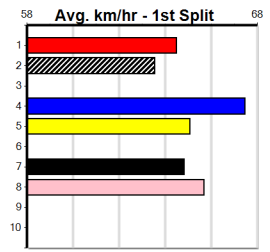

SPORTSBET HT2

Distance: 400m, Race Type: Grade 5 Heat, Total Prizemoney: $2,925
1st: $1,950, 2nd: $600, 3rd: $300, 4th: $75

Watchdog Tips: ☐ ☐ ☐ ☐ ☐ Bet:

Form Box	Wgt	Dist	Track	Date	Time	BON	Margin	1st/2nd (Time)	PIR	Checked	Comment	WR	Split 1	S/P	Grade

1

ASTON ANGELO [5]
BD Dog Apr-22 Sire: TOMMY SHELBY Dam: ASTON MEILLEUR Trainer: David Condon (Devon Meadows)
Owner(s): R Borda
Winning Distances: < 300m (0) 300 - 399m (8) 400 - 499m (3) 500 - 599m (0) 600 - 699m (0) > 700m (0)
Winning Weights: 32.1(1) 32.4(1) 32.5(2) 32.6(1) 32.7(2) 32.8(3) 33.0(1)

Bx	1st	2nd	3rd	4th	5th	6th	7th	8th
1	1				2			
2	5	1	1		1	1		
3	1	2		1	1			1
4	1		1		1	2		1
5	1							1
6	1	1	2	1	1			
7	1							1
8	1			2	1	1		

Prize Best Starts Trk/Dts APM: $16010.00, 22.85(3)-2/4/24, 39-11-5-4, 7-0-1-1, 8089

8th (4) 32.2 450 BAL R6 22-Jul-24 26.69 25.73 11.00 PRETTY PANAMA (25.94) M/678 . . . . 6.84 $2.50 T3-5
1st (2) 32.5 300 HVL R12 31-Jul-24 16.96 16.68 0.25L HAPPY CHICK (16.97) M/1 . . . SW . 3.96 $3.10 5
1st (5) 32.8 460 WGL R6 08-Aug-24 26.25 26.06 0.75L EL CRIMP ADORE (26.30) M/111 . . . . 6.58 $7.90 T3-5
7th (5) 32.4 400 WGL R11 13-Aug-24 23.21 22.43 7.50L HELLO EASY (22.68) M/87 . . . . 8.65 $14.90 5
5th (8) 32.3 515 SAP R9 19-Aug-24 30.58 29.31 18.00 DEADLY AVENGER (29.32) M/6666 . . . . 5.24 $44.30 5H
5th (1) 32.5 350 HVL R6 25-Aug-24 19.73 18.71 11.00 MOCK FISH (18.96) M/4 . . . . 6.65 $29.80 X45
2nd (2) 32.5 460 WGL R8 29-Aug-24 26.13 26.01 1.75L WREAKING HAVOC (26.01) M/333 . . . . 6.56 $2.60 T3-5
2nd (6) 32.5 460 WGL R6 03-Sep-24 26.31 25.92 0.75L EMPTY YOUR MIND (26.27) M/322 . . . . 6.61 $4.30 5

Last 3 wins NOT included above

1st (7) 32.4 350 TRA R4 06-May-24 19.51 19.51 6.50L INFRA LADY (19.94) M/11 . . . . 6.58 $1.40 T3-5
1st (2) 32.5 460 WGL R8 04-Jun-24 26.11 26.11 0.75L TRIPLE CROSS (26.16) M/111 . . . . 6.56 $2.30 T3-5
1st (1) 32.1 450 BAL R6 30-Jun-24 25.63 25.54 1.5L ASTON TOMMY (25.73) M/111 . . . . 6.66 $1.80 T3-5