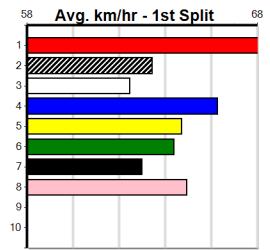

SHIMA SHINE AT STUD

Distance: 400m, Race Type: Mixed 6/7, Total Prizemoney: $2,925
1st: $1,950, 2nd: $600, 3rd: $300, 4th: $75

Watchdog Tips: [ ] [ ] [ ] [ ] Bet: [ ]

ARKA SOLAR [7]
BK Dog Sep-22 Sire: ZAMBORA BROCKIE Dam: GOOD GIRL SANDY
Owner(s): B Sykes
Trainer: Bryan Sykes (Upper Beaconsfield ENG WGL 2024-09-06)
Winning Distances: < 300m (0) 300 - 399m (0) 400 - 499m (1) 500 - 599m (0) 600 - 699m (0) > 700m (0)
Winning Weights: 33.0(1)
Box History table and statistics.

MIDNIGHT SHIMMER (NSW)[7]
BK Bitch Mar-22 Sire: SHIMA SHINE Dam: MIDNIGHT CARMEN
Owner(s): C Mcmillan
Trainer: Constance Mcmillan (Drouin)
Winning Distances: < 300m (0) 300 - 399m (1) 400 - 499m (0) 500 - 599m (0) 600 - 699m (0) > 700m (0)
Winning Weights: 27.9(1)
Box History table and statistics.

SERGEANT POPE [6]
BK Dog May-22 Sire: SUPERIOR PANAMA Dam: BLAZIN' REGGIE
Owner(s): COUPLE OF COLDIES (SYN), G Pask, J Mccarthy, P White, N Tyrrell
Trainer: Graeme Jose (Catani)
Winning Distances: < 300m (0) 300 - 399m (0) 400 - 499m (2) 500 - 599m (0) 600 - 699m (0) > 700m (0)
Winning Weights: 35.7(1) 35.9(1)
Box History table and statistics.

UNINVITING [7]
F Bitch Jan-23 Sire: KOBLENZ Dam: LITTLE BIT SLEEK
Owner(s): G Sprod
Trainer: Garry Johnson (Chum Creek)
Winning Distances: < 300m (0) 300 - 399m (0) 400 - 499m (1) 500 - 599m (0) 600 - 699m (0) > 700m (0)
Winning Weights: 28.2(1)
Box History table and statistics.

PROMISES TO BE [6]
F Dog Oct-21 Sire: FLYING RICCIARDO Dam: ONE MORE LIGHT
Owner(s): W Fasoli
Trainer: Wendy Fasoli (Heyfield)
Winning Distances: < 300m (0) 300 - 399m (0) 400 - 499m (2) 500 - 599m (0) 600 - 699m (0) > 700m (0)
Winning Weights: 36.0(1) 36.1(1)
Box History table and statistics.