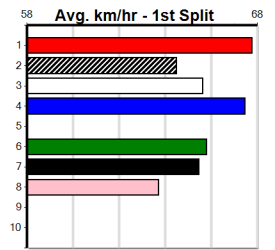

HARD STYLE RICO AT STUD

Distance: 400m, Race Type: Free For All, Total Prizemoney: $3,360
1st: $2,250, 2nd: $690, 3rd: $345, 4th: $75

Watchdog Tips:

Bet:

Table with columns: Form Box, Wgt, Dist, Track, Date, Time, BON, Margin, 1st/2nd (Time), PIR, Checked, Comment, WR, Split 1, S/P, Grade

DESTINI PALADIN [4]
WBK Dog Sep-21 Sire: DESTINI FIREBALL Dam: DESTINI CATALINA
Owner(s): RIVERWALK (SYN), A Palmer, J Rinaldi, E Rinaldi
Trainer: Paul Ellul (Noble Park North)
Winning Distances: < 300m (0) 300 - 399m (6) 400 - 499m (5) 500 - 599m (1) 600 - 699m (0) > 700m (0)
Winning Weights: 32.7(1) 33.1(1) 33.2(1) 33.4(1) 33.5(1) 33.6(1) 33.7(1) 33.8(1) 34.0(4)
Box History table and Prize Best Starts table included.

FREE FALLING [4]
RF Dog Feb-21 Sire: BERNARDO Dam: RADIANT ANGEL
Owner(s): C Mackie
Trainer: Corey Mackie (Tooradin)
Winning Distances: < 300m (0) 300 - 399m (2) 400 - 499m (5) 500 - 599m (0) 600 - 699m (0) > 700m (0)
Winning Weights: 31.9(1) 32.0(1) 32.2(1) 32.4(2) 32.7(1) 32.8(1)
Box History table and Prize Best Starts table included.

ASTON CORLEONE [3]
BK Dog Aug-22 Sire: ASTON DEE BEE Dam: ASTON LIGHTS
Owner(s): R Borda
Trainer: Graeme Jose (Catani)
Winning Distances: < 300m (0) 300 - 399m (2) 400 - 499m (5) 500 - 599m (0) 600 - 699m (0) > 700m (0)
Winning Weights: 32.4(2) 32.5(1) 32.8(1) 32.9(2) 33.0(1)
Box History table and Prize Best Starts table included.

GALLOPING JIMMY [2]
BK Dog Oct-21 Sire: ASTON DEE BEE Dam: CRUZIN'
Owner(s): R Conway
Trainer: Robert Conway (Bunyip)
ENG WGL 2024-09-06
Winning Distances: < 300m (0) 300 - 399m (2) 400 - 499m (8) 500 - 599m (0) 600 - 699m (0) > 700m (0)
Winning Weights: 30.8(3) 30.9(1) 31.0(1) 31.3(1) 31.4(2) 31.8(2)
Box History table and Prize Best Starts table included.

*** VACANT BOX ***
Owner(s):
Trainer:
Winning Distances: < 300m (0) 300 - 399m (0) 400 - 499m (0) 500 - 599m (0) 600 - 699m (0) > 700m (0)
Winning Weights:
Box History table included.

1

2

3

4

5