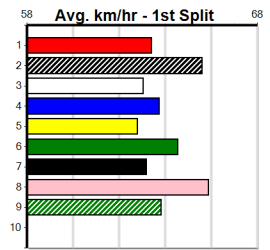

KHANS HOSPITALITY SERVICES

Distance: 460m, Race Type: Grade 5, Total Prizemoney: $2,925
1st: $1,950, 2nd: $600, 3rd: $300, 4th: $75

Watchdog Tips:

Bet:

Table with columns: Form Box, Wgt, Dist, Track, Date, Time, BON, Margin, 1st/2nd (Time), PIR, Checked, Comment, W/R, Split 1, S/P, Grade

BOURNE SARAH (SA)[5]
BK Bitch Dec-21
Sire: SUPERIOR PANAMA Dam: SWEET ON ME
Trainer: Matthew Clark (Briagolong)
Winning Distances: < 300m (0) 300 - 399m (5) 400 - 499m (1) 500 - 599m (1) 600 - 699m (0) > 700m (0)
Winning Weights: 26.2(1) 26.4(1) 26.5(1) 26.8(1) 26.9(2) 27.1(1)
Box History table and Prize Best Starts table included.

WHATEVER TESS [5]
BK Bitch Feb-22
Sire: MY REDEEMER Dam: WHATEVER I WANT
Trainer: Adam Hellenen (Blind Bight)
Winning Distances: < 300m (0) 300 - 399m (0) 400 - 499m (1) 500 - 599m (4) 600 - 699m (0) > 700m (0)
Winning Weights: 25.4(1) 25.7(1) 26.0(2) 26.3(1)
Box History table and Prize Best Starts table included.

BAGGIO [5]
BEBD Dog Jun-22
Sire: FERNANDO BALE Dam: PALACE LADY
Trainer: Rosalie Kerr (Caldermeade)
Winning Distances: < 300m (0) 300 - 399m (1) 400 - 499m (2) 500 - 599m (0) 600 - 699m (0) > 700m (0)
Winning Weights: 28.8(1) 29.0(1) 29.1(1)
Box History table and Prize Best Starts table included.

WILD CUDDLE [5]
BK Bitch Feb-22
Sire: FERAL FRANKY Dam: WAR RUBY
Trainer: Debra Cumes (Drouin West)
Winning Distances: < 300m (0) 300 - 399m (0) 400 - 499m (4) 500 - 599m (1) 600 - 699m (0) > 700m (0)
Winning Weights: 25.2(1) 25.9(1) 26.1(1) 26.5(1) 26.7(1)
Box History table and Prize Best Starts table included.

FLYING BUTCHER [5]
BK Dog Apr-21
Sire: MY REDEEMER Dam: FLYING SMOOTH
Trainer: Peter Kelly (Longwarry North)
Winning Distances: < 300m (0) 300 - 399m (1) 400 - 499m (1) 500 - 599m (4) 600 - 699m (0) > 700m (0)
Winning Weights: 31.4(2) 31.7(1) 31.9(1) 32.0(1) 32.8(1)
Box History table and Prize Best Starts table included.

1

2

3

4

5