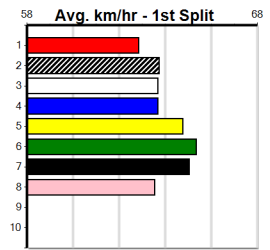

HOOKED ON SCOTCH AT STUD (1-3 WINS)

Distance: 460m, Race Type: Restricted Win, Total Prizemoney: $2,925
1st: $1,950, 2nd: $600, 3rd: $300, 4th: $75

Watchdog Tips: ☐

Bet: ☐

Form Box	Wgt	Dist	Track	Date	Time	BON	Margin	1st/2nd (Time)	PIR	Checked	Comment	WR	Split 1	S/P	Grade

1

GOOD VIBES ONLY [7]

F Dog   **May-22**   **Sire: FERAL FRANKY**   **Dam: ELVISA BALE**   **Trainer: Davide Fasoli (Heyfield)**

Owner(s): W Fasoli
Winning Distances: < 300m (0) 300 - 399m (0) 400 - 499m (1) 500 - 599m (0) 600 - 699m (0) > 700m (0)
Winning Weights: 31.9(1)

2nd (1)	31.4	460	WGL	R1	30-Apr-24	26.27	25.78	5.50L SERGEANT POPE (25.90)	M/433	.	.	.	6.76	$1.40	M
6th (7)	31.3	460	WGL	R2	07-May-24	27.12	26.07	11.00 MAHOGANY (26.41)	M/865	.	.	.	7.05	$9.20	M
4th (1)	31.2	450	TRA	R3	17-May-24	25.96	25.13	3.25L HAMISH ROSE (25.75)	Q/222	.	.	.	6.80	$4.20	M
3rd (6)	31.1	460	WGL	R3	04-Jun-24	26.64	26.11	4.00L WRONG MISSY (26.37)	M/344	.	.	.	6.72	$3.60	T3-M
1st (1)	31.9	460	WGL	R1	13-Aug-24	26.03	25.71	6.00L GETTIN' TIPSY (26.44)	M/211	.	SW	.	6.67	$3.30	MH
3rd (1)	31.7	460	WGL	R2	20-Aug-24	26.46	25.56	0.50L GETTIN' TIPSY (26.44)	M/422	.	.	.	6.72	$2.60	MF
5th (7)	31.5	460	WGL	R4	27-Aug-24	26.74	26.16	3.75L XOEL BALE (26.48)	M/565	.	.	.	6.66	$17.00	X67H
3rd (1)	31.7	400	WGL	R3	03-Sep-24	22.86	22.38	1.25L SOLAR SPECTRUM (22.79)	M/33	.	.	.	8.55	$2.90	7

Last 3 wins NOT included above

Box History

Bx	1st	2nd	3rd	4th	5th	6th	7th	8th
1	1	1	2	1				
2		1		1				1
3								
4		1						1
5			1					
6								
7		2		2	1			
8								

Prize Best $4885.00
Starts 26.01(2)-30/1/24
Trk/Dts 17-1-3-6
APM 10-1-3-3
3207

2

SPICY ASSASSIN [5]

BD Dog   **Dec-22**   **Sire: FLYING RICCIARDO**   **Dam: ZIPPING ANNABEL**   **Trainer: Belinda Connolly (Caldermeade)**

Owner(s): D Kerr
Winning Distances: < 300m (0) 300 - 399m (0) 400 - 499m (3) 500 - 599m (0) 600 - 699m (0) > 700m (0)
Winning Weights: 29.0(1) 29.5(1) 29.6(1)

8th (6)	29.5	400	WGL	R1	16-Jul-24	24.20	22.77	16.00 PAW ISABELLE (23.09)	M/57	.	.	.	8.78	$7.90	M
1st (6)	29.6	460	GEL	R4	23-Jul-24	26.16	25.95	2.00L REDEEM HER (26.29)	M/111	.	SW	.	6.70	$4.50	M
5th (5)	29.5	460	WGL	R5	26-Jul-24	26.71	25.84	8.00L EMPTY YOUR MIND (26.18)	M/533	.	.	.	6.77	$13.90	X67
1st (6)	29.0	400	WGL	R10	08-Aug-24	23.18	22.66	5.50L SHE'S OUR ART (23.54)	M/11	.	.	.	8.51	$2.90	T3-7
6th (3)	29.0	460	GEL	R6	13-Aug-24	26.92	26.08	7.50L PAW LARRY (26.41)	Q/233	.	.	.	6.59	$9.80	6G
4th (1)	29.0	410	HOR	R2	19-Aug-24	23.96	22.84	10.00 COUNTY KILDARE (23.29)	M/44	.	.	.	10.91	$9.90	6G
1st (2)	29.5	400	GEL	R11	27-Aug-24	22.68	22.57	5.50L SALMON SPRAY (23.06)	M/21	.	SW	.	8.49	$3.30	6G
4th (5)	29.3	400	WGL	R11	03-Sep-24	23.42	22.38	10.00 DESTINI PALADIN (22.74)	M/33	.	.	.	8.72	$8.40	5

Last 3 wins NOT included above

Box History

Bx	1st	2nd	3rd	4th	5th	6th	7th	8th
1				1				
2	1							1
3						1		
4								
5				1	1			
6	2							
7								1
8								

Prize Best $3150.00
Starts 26.71(5)-26/7/24
Trk/Dts 10-3-0-0
APM 1-0-0-0
2950