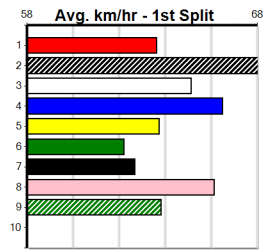

Watchdog Tips:

Bet:

Table with columns: Form Box, Wgt, Dist, Track, Date, Time, BON, Margin, 1st/2nd (Time), PIR, Checked, Comment, WR, Split 1, S/P, Grade

PRETTY CAPRI [5]
BE Bitch Oct-21 Sire: HOOKED ON SCOTCH Dam: PRETTY MUCH
Owner(s): K Iles
Trainer: Kelvin Iles (Longwarry)
Winning Distances: < 300m (0) 300 - 399m (0) 400 - 499m (3) 500 - 599m (4) 600 - 699m (0) > 700m (0)
Winning Weights: 27.8(1) 28.1(3) 28.4(1) 28.5(1) 28.8(1)
Race results table with columns: Rank, Box, Wgt, Dist, Track, Date, Time, BON, Margin, 1st/2nd (Time), PIR, Checked, Comment, WR, Split 1, S/P, Grade

Box History table for PRETTY CAPRI [5]
Table with columns: Bx, 1st, 2nd, 3rd, 4th, 5th, 6th, 7th, 8th
Prize Best Starts Trk/Dts APM: $23063.13, 25.77(3)-16/8/24, 43-7-3-10, 10-2-2-1, 8949

VOICE OF THUNDER [5]
WBK Dog Jun-21 Sire: FERNANDO BALE Dam: CLASSY BLAZE
Owner(s): FOUR FROTHYS (SYN), G Pask, J Baxter, G Pask
Trainer: Graeme Jose (Catani)
Winning Distances: < 300m (0) 300 - 399m (1) 400 - 499m (1) 500 - 599m (3) 600 - 699m (4) > 700m (0)
Winning Weights: 31.1(1) 31.2(1) 31.4(1) 31.5(1) 31.6(1) 31.9(1) 32.0(1) 32.3(1) 32.6(1)
Race results table with columns: Rank, Box, Wgt, Dist, Track, Date, Time, BON, Margin, 1st/2nd (Time), PIR, Checked, Comment, WR, Split 1, S/P, Grade

Box History table for VOICE OF THUNDER [5]
Table with columns: Bx, 1st, 2nd, 3rd, 4th, 5th, 6th, 7th, 8th
Prize Best Starts Trk/Dts APM: $65270.09, 25.90(1)-13/8/24, 64-9-9-13, 6-1-0-2, 12476

FERNANDO GOMEZ [4]
BEBD Dog Feb-21 Sire: FERNANDO BALE Dam: NAUGHTY CAZZA
Owner(s): HUNTER RACING (SYN), A Hunter, B Hunter, C Hunter
Trainer: Brett Hunter (Cranbourne)
Winning Distances: < 300m (0) 300 - 399m (0) 400 - 499m (2) 500 - 599m (8) 600 - 699m (0) > 700m (0)
Winning Weights: 30.3(1) 30.9(2) 31.0(2) 31.1(3) 31.2(1) 31.3(1)
Race results table with columns: Rank, Box, Wgt, Dist, Track, Date, Time, BON, Margin, 1st/2nd (Time), PIR, Checked, Comment, WR, Split 1, S/P, Grade

Box History table for FERNANDO GOMEZ [4]
Table with columns: Bx, 1st, 2nd, 3rd, 4th, 5th, 6th, 7th, 8th
Prize Best Starts Trk/Dts APM: $55780.00, 25.95(2)-6/2/24, 37-10-5-3, 4-2-1-0, 15427

GREMLIN [5]
BEBD Dog Feb-21 Sire: FERNANDO BALE Dam: NAUGHTY CAZZA
Owner(s): HUNTER RACING (SYN), A Hunter, B Hunter, C Hunter
Trainer: Thomas Currie (Drouin)
Winning Distances: < 300m (0) 300 - 399m (0) 400 - 499m (7) 500 - 599m (1) 600 - 699m (0) > 700m (0)
Winning Weights: 30.0(1) 30.1(1) 30.2(1) 30.3(2) 30.4(1) 30.5(1) 30.9(1)
Race results table with columns: Rank, Box, Wgt, Dist, Track, Date, Time, BON, Margin, 1st/2nd (Time), PIR, Checked, Comment, WR, Split 1, S/P, Grade

Box History table for GREMLIN [5]
Table with columns: Bx, 1st, 2nd, 3rd, 4th, 5th, 6th, 7th, 8th
Prize Best Starts Trk/Dts APM: $23495.00, 26.15(7)-25/6/24, 33-8-7-6, 4-0-0-2, 8656