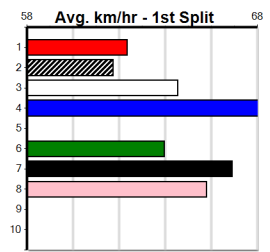

WESTLINK CONTAINER SALES

8

9:17PM

(VIC time)

Distance: 730m, Race Type: Grade 5, Total Prizemoney: $3,940
1st: $2,640, 2nd: $815, 3rd: $410, 4th: $75

WILD CASH (4) recorded a solid all the way win last start and he looks like the one to beat again in this. GALACTIC SPARTAN (6) has met some jets in his last two starts and he can make his presence felt with any luck in running here.

Watchdog Tips: **4** **6** **7** **3** **Bet:** **Trifecta 4/3,6,7/2,3,6,7 ($10 - 111.11%)**

1

DAINTREE DARIUS [5] Handy placings in 2 of last 3 but tested here. **$12.00**

F Dog Apr-22 Sire: FERNANDO BALE Dam: PERSIAN GODDESS Trainer: Keith Lancaster (Melton)

Owner(s): W Green
Winning Distances: < 300m (0) 300 - 399m (0) 400 - 499m (2) 500 - 599m (1) 600 - 699m (0) > 700m (0)
Winning Weights: 29.4(1) 30.5(1) 31.0(1)

Form	Box	Wgt	Dist	Track	Date	Time	BON	Margin	1st/2nd (Time)	PIR	Checked	Comment	WR	Split 1	S/P	Grade
4th	(3)	31.0	460	WGL	R5	18-May-24	26.65	26.24	1.00L DASHER BALE (26.59)	M/887	.	.	.	6.94	$4.30	X67
4th	(7)	30.5	530	APK	R5	17-Jun-24	31.20	30.28	3.00L REALITY TEARS (30.98)	0	.	VINJ(0)	.	5.44	$4.60	6
5th	(5)	30.8	530	APK	R3	20-Jun-24	31.53	30.51	11.00 WBLEC DELIGHT (30.76)	.	.	.	.	5.50	$12.00	6
1st	(2)	31.0	595	APK	R9	27-Jun-24	34.77	34.77	3.75L LOCKABA ROCKET (35.03)	0	.	SAMP	.	8.82	$4.40	6
6th	(8)	30.9	730	APK	R9	04-Jul-24	47.59	43.03	66.00 CRYPTO MONELLI (43.03)	0	.	VINJ(14)	.	16.26	$19.00	FFANP
3rd	(8)	30.5	600	MEP	R8	14-Aug-24	34.93	34.61	4.75L SUNNYSIDE JO (34.61)	S/3333	.	.	.	9.17	$81.20	X45
3rd	(2)	30.5	600	MEP	R6	21-Aug-24	34.80	34.40	6.00L WEST STAR (34.40)	M/5533	.	.	.	9.39	$14.70	RWH
5th	(8)	30.8	600	MEA	R2	31-Aug-24	34.98	34.44	6.00L WEST STAR (34.57)	S/6565	.	.	W	9.26	$44.70	RWF

Last 3 wins NOT included above

1st	(1)	30.5	460	WGL	R1	28-Dec-23	26.46	26.27	6.00L DENNIS KIPRUTO (26.86)	M/421	.	.	.	6.92	$1.40	M
1st	(7)	29.4	460	WGL	R4	24-Feb-24	25.90	25.80	2.50L JIMMY THE PUMPER (26.06)	M/421	.	.	.	6.77	$6.00	X67

Box History

Box	1st	2nd	3rd	4th	5th	6th	7th	8th
1	1			1	1			
2	1		2		1	1		1
3				1				
4						1		1
5			2		1			
6		1						
7	1			2				
8			1		2	1	1	1

Prize Best Starts Trk/Dts APM: $8620.63 FSTD 24-3-1-5 0-0-0-0 3865