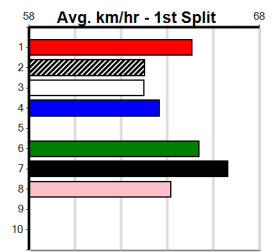

FERNANDO MICK AT STUD

Distance: 525m, Race Type: Grade 5, Total Prizemoney: $3,340
1st: $2,230, 2nd: $690, 3rd: $345, 4th: $75

ZIPPING CRUSADER (2) was smartly placed at Sandown two starts back and he looks like the one to beat from his good draw here. SIT AND STEER (7) can show a good turn of foot once balanced and he could be right in the finish.

Watchdog Tips: 2 7 1 4 **Bet:** Win 2

1

CLOUD SCOOTIN' [5] **Drawn to race on the speed throughout, chance.** **$5.00**

BE Dog Aug-21 **Sire: FERNANDO BALE Dam: MEPUNGA SPECTRE** **Trainer: Matthew Lanigan (Rowsley)**

Owner(s): EMMATT (SYN), M Lanigan, E Azzopardi

Winning Distances: < 300m (0) 300 - 399m (1) 400 - 499m (3) 500 - 599m (2) 600 - 699m (0) > 700m (0)

Winning Weights: 30.9(1) 31.3(1) 31.4(1) 31.6(1) 31.7(1) 32.4(1)

7th (4)	31.6	460	GEL	R6	02-Feb-24	26.26	25.58	6.50L SHIMA CURRENT (25.82)	M/788	.	SW	.	6.81	$43.60	5
3rd (6)	32.1	515	SAP	R10	17-Mar-24	29.99	29.41	8.00L MATE'S REVENGE (29.46)	M/2233	.	.	.	5.15	$10.60	5
2nd (6)	31.0	400	GEL	R11	19-Jul-24	22.99	22.49	3.25L DOT'S REDEEMER (22.78)	Q/32	.	.	.	8.64	$9.20	5
2nd (4)	31.2	515	SAP	R7	29-Jul-24	29.79	29.46	2.50L ASTON LORD (29.62)	M/1222	.	.	.	5.10	$5.80	5
6th (8)	31.4	515	SAP	R12	04-Aug-24	30.47	29.55	8.00L WILLA BALE (29.91)	Q/1366	.	.	.	5.09	$6.50	5
6th (1)	31.2	595	SAP	R9	12-Aug-24	34.98	34.25	10.00L PAW YASMIN (34.31)	M/1245	.	V10	.	9.09	$10.10	RWH
6th (5)	31.9	500	BEN	R5	23-Aug-24	28.82	28.23	8.50L DESTRUCTIVELY (28.23)	M/777	.	.	.	7.00	$31.30	5
1st (7)	32.4	525	MEP	R12	04-Sep-24	30.41	30.09	1.5L JOAN'S GEM (30.50)	M/1111	.	.	.	5.13	$3.80	T3-5

Last 3 wins NOT included above

1st (8)	31.7	460	GEL	R5	22-Aug-23	26.18	26.18	2.50L ELUSIVE BEAU (26.36)	Q/111	.	.	.	6.68	$1.90	X67
1st (4)	31.6	390	BAL	R3	23-Oct-23	22.27	22.12	0.50L BORA BURST (22.29)	M/23	.	.	.	8.45	$5.00	T3-5
1st (2)	30.9	515	SAN	R4	11-Jan-24	29.71	29.30	7.00L FLIP YOUR FIFTY (30.19)	M/1111	.	.	.	5.11	$6.70	5

Box History

Bx	1st	2nd	3rd	4th	5th	6th	7th	8th
1								
2	1	1				1		1
3							1	
4	2	1	1			1		1
5					1	3		
6		2	1					
7	1							
8	2	1				1	1	

Prize Best Starts Trk/Dts APM

$19695.00
30.41(7)-4/9/24
25-6-5-2
5-1-0-0
5707