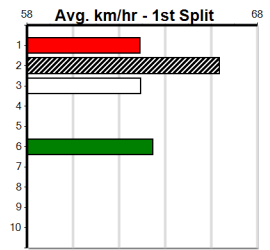

5

8:08PM

(VIC time)

Distance: 525m, Race Type: Maiden Heat, Total Prizemoney: $2,860
1st: $1,900, 2nd: $590, 3rd: $295, 4th: $75

PAW JUDD (4) is out of a Group 1 winning dam and he may be the one to beat in his debut here.
WARM HUGS (1) has posted smart placings here in 2 of his last 4 starts and he is drawn to feature in the finish again in this.

Watchdog Tips: 4 1 2 7 **Bet:** Win 4

1

WARM HUGS [M] **$5.00**

BK Dog Jan-23 **Smart placings here in 2 of his last 4, respect.**

Owner(s): M Cullen **Sire: FERAL FRANKY** **Dam: YINDI GIRL TURBO** **Trainer: Angela Langton (Anakie)**

Winning Distances: < 300m (0) 300 - 399m (0) 400 - 499m (0) 500 - 599m (0) 600 - 699m (0) > 700m (0)

Winning Weights:

Run	Wgt	Dist	Track	Date	Time	BON	Margin	1st/2nd (Time)	PIR	Checked	Comment	W/R	Split 1	S/P	Grade
3rd (5)	34.0	425	BEN	R2	12-Jul-24	24.44	23.86	1.75L NACHO PROBLEM (24.33)	M/443	.	.	.	6.74	$11.40	MH
3rd (8)	34.0	525	MEP	R3	17-Jul-24	30.79	29.78	2.50L PAW VELDRON (30.63)	S/5433	.	.	.	5.39	$3.60	MH
5th (7)	34.2	525	MEA	R1	27-Jul-24	31.79	30.09	12.00 ROMANI (31.01)	M/5866	.	.	.	5.31	$5.60	MF
3rd (4)	34.5	525	MEP	R1	14-Aug-24	30.66	29.83	12.00 PAW GUNNER (29.83)	M/2333	.	.	.	5.23	$3.40	MH
5th (4)	34.3	525	MEA	R1	24-Aug-24	30.99	29.71	19.00 PAW GUNNER (29.71)	M/5666	.	.	.	5.30	$22.30	MF

Last 3 wins NOT included above

Box History

Bx	1st	2nd	3rd	4th	5th	6th	7th	8th
1								
2								
3								
4								
5								
6								
7								
8								

Prize Best: $850.00
Starts: 30.66(4)-14/8/24
Trk/Dts: 5-0-0-3
APM: 4-0-0-2
739

2

SUPER SEQUIN [M] **$4.60**

RF Bitch Feb-23 **Showed some talent on debut last start, chance.**

Owner(s): G Collins **Sire: RAZOR'S EDGE** **Dam: SUPER C AZELLE** **Trainer: Rosalyn Hume (Wattle Flat)**

Winning Distances: < 300m (0) 300 - 399m (0) 400 - 499m (0) 500 - 599m (0) 600 - 699m (0) > 700m (0)

Winning Weights:

Run	Wgt	Dist	Track	Date	Time	BON	Margin	1st/2nd (Time)	PIR	Checked	Comment	W/R	Split 1	S/P	Grade
4th (5)	28.2	450	WBL	R2	22-Aug-24	25.94	24.98	5.00L PAW WINCEY (25.60)	Q/243	.	.	.	6.79	$3.10	M

Last 3 wins NOT included above

Box History

Bx	1st	2nd	3rd	4th	5th	6th	7th	8th
1								
2								
3								
4								
5								
6								
7								
8								

Prize Best: $75.00
Starts: FSH
Trk/Dts: 1-0-0-0
APM: 0-0-0-0
75

3

PAW SUMMER (NSW)[M] **$15.00**

BK Bitch Dec-22 **Been too slow early to date, needs to step here.**

Owner(s): B Wheeler **Sire: BERNARDO** **Dam: DYNA HARPA** **Trainer: Mark Delbridge (Balliang)**

Winning Distances: < 300m (0) 300 - 399m (0) 400 - 499m (0) 500 - 599m (0) 600 - 699m (0) > 700m (0)

Winning Weights:

Run	Wgt	Dist	Track	Date	Time	BON	Margin	1st/2nd (Time)	PIR	Checked	Comment	W/R	Split 1	S/P	Grade
5th (1)	27.0	525	MEP	R1	14-Aug-24	31.28	29.83	21.00 PAW GUNNER (29.83)	Q/3555	.	.	.	5.24	$10.80	MH
4th (1)	27.0	450	SHP	R2	19-Aug-24	25.83	24.90	8.50L SOLO MAN (25.25)	M/444	.	.	.	6.75	$22.70	M
5th (1)	27.2	425	BEN	R2	23-Aug-24	24.73	23.83	13.00 PAW MANTRA (23.83)	S/687	.	SW	.	6.80	$7.80	M
5th (7)	27.3	390	SHP	R3	26-Aug-24	23.09	22.16	10.00 PAW ROXY (22.42)	S/65	.	.	.	8.87	$3.80	MH
7th (6)	27.3	515	SAP	R1	02-Sep-24	30.48	29.85	6.00L PAW QWAN (30.07)	S/6777	.	.	.	5.39	$21.60	M

Last 3 wins NOT included above

Box History

Bx	1st	2nd	3rd	4th	5th	6th	7th	8th
1								
2								
3								
4								
5								
6								
7								
8								

Prize Best: $75.00
Starts: 31.28(1)-14/8/24
Trk/Dts: 5-0-0-0
APM: 1-0-0-0
75