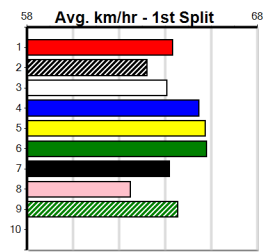

PENNY'S JADE (4) has the speed to find the arm soon after box rise in this and she may prove hard to catch if she does. HURRICANE MIST (1) has been race in good fashion of late and can challenge from her gun draw here.

Watchdog Tips: **4** **1** **7** **5** Bet: Win 4

1
HURRICANE MIST [5] Racing well in recent times, gun draw, danger. **$5.00**
BD Bitch Jul-21 Sire: WHISKEY RIOT Dam: VALLETTA MIST Trainer: Roselyn Nicholls (Eaglehawk)
Winning Distances: < 300m (0) 300 - 399m (0) 400 - 499m (1) 500 - 599m (5) 600 - 699m (0) > 700m (0)
Winning Weights: 27.4(1) 27.5(1) 27.6(1) 27.7(1) 27.8(1) 28.0(1)
7th (6) 28.2 485 HOR R8 16-Jul-24 28.47 27.38 8.50L ERZA SCARLET (27.90) M/567 . . . 6.72 $28.60 5
4th (4) 28.3 500 BEN R8 20-Jul-24 29.16 28.76 6.00L HANNY DARRISON (28.76) M/766 . . . 6.84 $7.60 5
2nd (2) 28.0 525 MEP R4 24-Jul-24 30.86 30.11 2.50L ASTON PACE (30.70) M/3222 . . . SW . 5.29 $3.90 T3-5
4th (8) 27.9 500 BEN R5 31-Jul-24 28.89 28.23 6.00L SILVER MACHINE (28.48) M/777 . . . 6.91 $3.00 5
3rd (6) 27.9 525 MEP R12 07-Aug-24 30.72 29.93 3.00L UPON BALE (30.51) M/4443 . . . 5.27 $4.80 T3-5
3rd (6) 27.5 525 MEP R11 14-Aug-24 30.69 29.83 2.00L LEARNED LESSON (30.57) M/2532 . . . 5.25 $5.80 T3-5
1st (6) 27.5 525 MEP R12 21-Aug-24 30.69 29.91 2.75L BLUE VENDETTA/FINANCIER M/1111 . . . 5.20 $4.50 T3-5
3rd (2) 27.7 525 MEP R3 04-Sep-24 30.84 30.09 2.00L DUTCH IMPACT (30.71) Q/4322 . . . 5.26 $5.20 T3-5
Last 3 wins NOT included above
1st (7) 28.0 525 MEP R4 06-Dec-23 30.55 30.03 1.00L REDEEMER RUSLIE (30.62) M/5433 . . . 5.22 $11.70 6G
1st (8) 27.7 500 BEN R8 20-Mar-24 28.50 28.31 0.50L TANTANGARA GIRL (28.54) Q/211 . . . 6.65 $3.20 5
1st (1) 27.8 525 MEP R12 03-Apr-24 30.39 29.91 1.25L LAST CRACK (30.48) M/3222 . . . 5.26 $4.70 T3-5
Box History
Bx 1st 2nd 3rd 4th 5th 6th 7th 8th
1 1 2 2 2 1 1
2 1 2 2 1
3 1 1 2 1
4 1 1 2 1 4 1
5 1 1 2 4
6 2 2 1 1 1
7 1 2 1 2 1
8 1 1 4 1 1
Prize Best $20940.00
Starts 30.39(1)-3/4/24
Trk/Dts 53-6-4-14
APM 31-4-4-10 7825