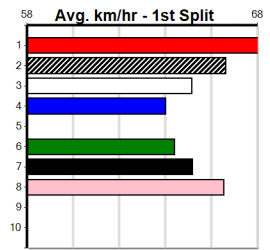

AMRON BOY AT STUD

7

8:56PM

(VIC time)

Distance: 525m, Race Type: Mixed 4/5, Total Prizemoney: $3,875
1st: $2,600, 2nd: $800, 3rd: $400, 4th: $75

FERNANDO DUKE (1) can race on the speed from his gun draw here and he may be the one to beat after some tough recent racing. WREAKING HAVOC (7) has posted smart wins in his last three starts and he could be the danger again.

Watchdog Tips: 1 7 8 3 **Bet:** Win 1

Form Box	Wgt	Dist	Track	Date	Time	BON	Margin	1st/2nd (Time)	PIR	Checked	Comment	WR	Split 1	S/P	Grade	
1	FERNANDO DUKE [4] $2.60															
	Gun draw, can race on the speed, can go close. BEST BET															
	BD Dog Sep-21 Sire: FERNANDO BALE Dam: JAGUAR JESSIE Trainer: Kayla Cottrell (Pearcedale)															
	Owner(s): The Two Guys (SYN), N Guy, W Guy															
	Winning Distances: < 300m (0) 300 - 399m (0) 400 - 499m (0) 500 - 599m (9) 600 - 699m (5) > 700m (0)															
	Winning Weights: 31.6(1) 31.7(2) 31.8(1) 31.9(6) 32.0(2) 32.1(2)															
	1st (2) 31.9 600 MEA R7 11-May-24 34.45 34.45 0.10L CRACKERJACK BOOM M/1111 . . . . 8.94 $2.20 5H															
	1st (7) 31.9 600 MEA R6 18-May-24 34.49 34.32 2.25L CRACKERJACK BOOM Q/1111 . . SW . 8.94 $2.50 5F															
	4th (3) 31.8 600 MEA R7 25-May-24 34.76 34.17 7.50L ETHANOL WATER (34.24) M/4334 . . . . 9.24 $3.00 X34															
	1st (7) 31.9 600 MEA R6 01-Jun-24 34.40 34.26 6.00L CONTAINER (34.80) Q/1111 . . . . 8.96 $2.40 X34															
	1st (4) 31.6 595 SAP R4 10-Jun-24 34.47 34.47 7.50L BLACK JESTER (34.98) M/2211 . . SW . 9.25 $1.10 X45															
	2nd (3) 32.0 600 MEA R8 15-Jun-24 34.51 34.36 2.25L ETHANOL WATER (34.36) Q/1111 . . . . 8.92 $3.90 FFA															
	6th (5) 32.0 595 SAN R7 27-Jun-24 34.78 33.79 9.00L ORLI BALE (34.15) S/4445 . . . . 9.32 $8.50 SH															
	7th (7) 32.0 515 SAP R6 26-Aug-24 30.06 29.43 9.00L MAKE NO PROMISE (29.43) S/6777 . . . . 5.18 $2.80 X34															
	Last 3 wins NOT included above															
1st (1) 32.1 500 BEN R8 12-Apr-24 27.92 27.92 1.00L PEPPER RUSH (27.98) Q/222 . . . . 6.43 $1.80 5																
1st (2) 32.0 595 SAN R7 18-Apr-24 35.13 34.47 0.75L JAMIE BALE (35.18) M/3322 . . SW . 9.46 $1.80 X45																
1st (7) 31.7 600 MEP R8 01-May-24 34.36 34.36 7.50L PISCOPO BALE (34.88) Q/1111 . . . . 8.87 $1.60 X45																

Box History								
Bx	1st	2nd	3rd	4th	5th	6th	7th	8th
1	4		1					
2	5					1		
3		1		1				
4	1					1	1	
5							1	
6	1	1	1			1		
7	3	1						1
8		1	1			1		
Prize Best Starts								$75380.00
Trk/Dts								30.34(1)-6/3/24
APM								29-14-4-3 1-1-0-0 29840