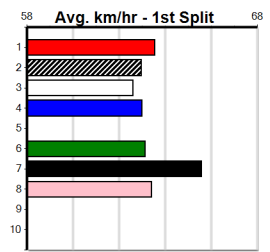

TOTAL CONTAINER SOLUTIONS

9

9:35PM

(VIC time)

Distance: 525m, Race Type: Grade 7, Total Prizemoney: $3,340
1st: $2,230, 2nd: $690, 3rd: $345, 4th: $75

JUDGEMENTAL (7) recorded a good all the way debut win here last start and he may prove hard to beat again in this. ROMANTIC RED (4) has posted smart efforts in his first 2 starts including a last start win and could be the danger here.

Watchdog Tips: 7 4 8 3 **Bet:** Win 7

Form Box	Wgt	Dist	Track	Date	Time	BON	Margin	1st/2nd (Time)	PIR	Checked	Comment	WR	Split 1	S/P	Grade	
1	PAW VELDRON (NSW)[7] $12.00															
	WBD Dog Jul-22 Sire: AUSSIE INFRARED Dam: DYNA PATTY															
	Owner(s): B Wheeler Trainer: Mark Delbridge (Balliang)															
	Winning Distances: < 300m (0) 300 - 399m (0) 400 - 499m (0) 500 - 599m (1) 600 - 699m (0) > 700m (0)															
	Winning Weights: 33.3(1)															
	2nd (7) 33.3 515 SAP R11 22-Jul-24 30.07 29.48 8.50L VAN WYCK (29.48) S/6222 . . . . . 5.26 $38.80 X67H															
	2nd (2) 33.2 525 MEA R1 27-Jul-24 31.10 30.09 1.5L ROMANI (31.01) M/3111 . . . . . 5.29 $4.30 MF															
	5th (5) 33.2 515 SAN R1 01-Aug-24 30.27 29.23 9.50L ASTON HAMILTON (29.61) S/8533 . . . . . 5.44 $23.10 X67F															
	2nd (2) 33.2 525 MEP R9 07-Aug-24 30.35 29.93 6.00L NEEDFUL (29.93) M/4322 . . . . . 5.30 $9.10 X67H															
	8th (6) 33.1 525 MEA R4 17-Aug-24 30.78 29.80 6.00L NEEDFUL (30.37) S/7788 . . . . . 5.28 $26.90 X67F															
6th (3) 33.1 450 WBL R5 22-Aug-24 25.99 24.98 9.50L PAW OSWALD (25.35) S/677 . . . . . 6.82 $12.80 X67																
4th (4) 32.7 460 WGL R5 27-Aug-24 26.31 26.16 2.00L PAW WINCEY (26.19) M/432 . . . . . 6.59 $12.00 X67H																
5th (2) 32.7 460 WGL R5 03-Sep-24 26.52 25.92 5.50L XOEL BALE (26.15) S/556 . . . . . 6.77 $7.00 X67F																
Last 3 wins NOT included above																
1st (1) 33.3 525 MEP R3 17-Jul-24 30.63 29.78 0.25L REALITY PIE (30.65) M/1111 . . SW . . 5.30 $4.30 MH																
<table border="1" style="border-collapse: collapse;"> <thead> <tr><th colspan="8">Box History</th></tr> <tr><th>Bx</th><th>1st</th><th>2nd</th><th>3rd</th><th>4th</th><th>5th</th><th>6th</th><th>7th</th><th>8th</th></tr> </thead> <tbody> <tr><td>1</td><td>1</td><td></td><td></td><td></td><td></td><td></td><td></td><td></td></tr> <tr><td>2</td><td></td><td>3</td><td>1</td><td></td><td>1</td><td></td><td></td><td></td></tr> <tr><td>3</td><td></td><td></td><td>1</td><td></td><td></td><td>1</td><td></td><td></td></tr> <tr><td>4</td><td></td><td></td><td></td><td>1</td><td></td><td></td><td></td><td></td></tr> <tr><td>5</td><td></td><td></td><td></td><td></td><td>1</td><td></td><td></td><td></td></tr> <tr><td>6</td><td></td><td></td><td></td><td></td><td></td><td></td><td></td><td>1</td></tr> <tr><td>7</td><td></td><td>1</td><td></td><td></td><td></td><td>1</td><td></td><td></td></tr> <tr><td>8</td><td></td><td></td><td>1</td><td></td><td>1</td><td></td><td></td><td></td></tr> <tr><td colspan="2">Prize Best</td><td colspan="4"></td><td colspan="2">$7425.00</td><td colspan="2"></td></tr> <tr><td colspan="2">Starts</td><td colspan="4"></td><td colspan="2">30.35(2)-7/8/24</td><td colspan="2"></td></tr> <tr><td colspan="2">Trk/Dts</td><td colspan="4"></td><td colspan="2">16-1-4-4</td><td colspan="2"></td></tr> <tr><td colspan="2">APM</td><td colspan="4"></td><td colspan="2">5-1-2-1</td><td colspan="2">5349</td></tr> </tbody> </table>																

2	SIR DODGE [7] $21.00															
	BK Dog Apr-22 Sire: SH AVATAR Dam: SETTLED															
	Owner(s): S Hamilton Trainer: Sheldon Hamilton (Smythes Cree)															
	Winning Distances: < 300m (0) 300 - 399m (0) 400 - 499m (1) 500 - 599m (0) 600 - 699m (0) > 700m (0)															
	Winning Weights: 33.9(1)															
	2nd (7) 33.9 525 MEP R3 03-Jul-24 30.56 29.83 2.50L I'M HONEY (30.40) M/2222 . . . . . 5.26 $5.80 X67															
	3rd (3) 34.0 525 MEA R3 06-Jul-24 30.68 30.06 5.00L FLY ALI (30.34) S/8554 . . . . . 5.31 $37.80 X67															
	5th (3) 33.7 485 HOR R7 13-Jul-24 28.33 27.90 4.00L SCOTT AQUAPHOBIA (28.07) M/455 . . . . . 6.73 $3.80 7															
	3rd (1) 33.9 460 GEL R5 19-Jul-24 26.20 25.17 3.5L CANYA EXPLODE (25.95) S/444 . . . . . 6.85 $8.20 X67															
	7th (8) 33.6 525 MEP R2 24-Jul-24 31.34 30.11 13.00 PUNCHY (30.50) S/7777 . . . . . 5.34 $7.80 RW															
4th (1) 32.8 500 BEN R4 02-Aug-24 28.89 28.50 1.75L KURRACA KID (28.77) M/433 . . . . . 6.79 $2.90 7																
2nd (1) 32.6 450 BAL R6 23-Aug-24 25.97 25.41 2.75L MITZI ROCKS (25.79) M/222 . . . . . 6.79 $5.80 7																
6th (7) 32.4 460 GEL R7 31-Aug-24 26.41 25.63 12.00 PIEBALD (25.63) M/454 . . . . . 6.76 $19.10 X67																
Last 3 wins NOT included above																
1st (8) 33.9 400 GEL R1 21-Jun-24 22.93 22.41 1.5L OAKOVER ROAD/ASTON M/23 . . SW . . 8.63 $2.90 M																
<table border="1" style="border-collapse: collapse;"> <thead> <tr><th colspan="8">Box History</th></tr> <tr><th>Bx</th><th>1st</th><th>2nd</th><th>3rd</th><th>4th</th><th>5th</th><th>6th</th><th>7th</th><th>8th</th></tr> </thead> <tbody> <tr><td>1</td><td></td><td>1</td><td>1</td><td>1</td><td></td><td></td><td></td><td></td></tr> <tr><td>2</td><td></td><td></td><td></td><td></td><td></td><td></td><td></td><td></td></tr> <tr><td>3</td><td></td><td></td><td>1</td><td></td><td>1</td><td></td><td></td><td></td></tr> <tr><td>4</td><td></td><td></td><td></td><td></td><td></td><td></td><td></td><td></td></tr> <tr><td>5</td><td></td><td></td><td></td><td></td><td></td><td></td><td></td><td></td></tr> <tr><td>6</td><td></td><td></td><td></td><td></td><td></td><td></td><td></td><td></td></tr> <tr><td>7</td><td></td><td>1</td><td></td><td></td><td></td><td>1</td><td></td><td></td></tr> <tr><td>8</td><td>1</td><td></td><td></td><td></td><td></td><td></td><td></td><td>1</td></tr> <tr><td colspan="2">Prize Best</td><td colspan="4"></td><td colspan="2">$4260.00</td><td colspan="2"></td></tr> <tr><td colspan="2">Starts</td><td colspan="4"></td><td colspan="2">30.56(7)-3/7/24</td><td colspan="2"></td></tr> <tr><td colspan="2">Trk/Dts</td><td colspan="4"></td><td colspan="2">9-1-2-2</td><td colspan="2"></td></tr> <tr><td colspan="2">APM</td><td colspan="4"></td><td colspan="2">3-0-1-1</td><td colspan="2">2871</td></tr> </tbody> </table>