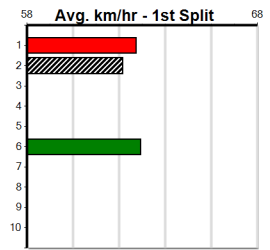

Watchdog Tips: 4 6 8 2 Bet: Win 4

Table with columns: Form Box, Wgt, Dist, Track, Date, Time, BON, Margin, 1st/2nd (Time), PIR, Checked, Comment, W/R, Split 1, S/P, Grade

CATCH A COD [M] Had a few chances now, may need it easier. \$12.00
BKW Bitch Sep-22 Sire: BEAST UNLEASHED Dam: TWILIGHT FLAME
Owner(s): T Van taarling
Winning Distances: < 300m (0) 300 - 399m (0) 400 - 499m (0) 500 - 599m (0) 600 - 699m (0) > 700m (0)
Winning Weights:
5th (4) 26.4 390 SHP R3 11-Jul-24 22.90 22.09 4.75L KRAKEN COOL (22.58) M/54 . . . 8.95 \$23.60 T3-M
4th (1) 26.4 425 BEN R1 20-Jul-24 25.03 24.13 10.00 NORBIT (24.36) M/444 . . . 6.87 \$20.20 M
4th (7) 26.9 390 SHP R2 01-Aug-24 22.79 22.17 1.75L BLACK SERIES (22.68) M/33 . . . 8.67 \$31.10 T3-M
6th (3) 26.8 450 SHP R3 08-Aug-24 26.36 25.53 12.00 GO MICKY (25.53) M/465 . . . 6.89 \$19.10 T3-M
7th (5) 26.6 390 SHP R1 15-Aug-24 23.41 22.36 9.50L MAJOR BASIL (22.74) S/58 . . SW . 8.93 \$4.40 M
4th (1) 26.5 450 SHP R3 22-Aug-24 26.00 25.56 6.50L GREYSYND LARRY (25.56) Q/133 . . . 6.66 \$16.90 T3-M
2nd (6) 26.5 450 SHP R2 29-Aug-24 26.18 25.54 1.00L MISS LUNA (26.12) S/311 . . . 6.82 \$5.00 M
4th (1) 26.2 525 MEP R1 04-Sep-24 31.51 30.09 13.00 ROMANTIC RED (30.61) M/4444 . . . 5.39 \$22.40 M
Last 3 wins NOT included above
Box History
Prize Best \$1065.00
Starts 31.51(1)-4/9/24
Trk/Dts 18-0-2-0
APM 1-0-0-0 827