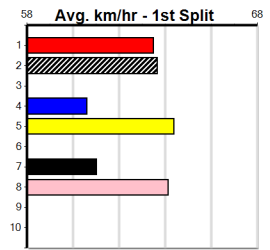

GORSKI TRUCK & TRAILER (2-4 WINS)

Distance: 525m, Race Type: Restricted Win, Total Prizemoney: $3,340
1st: $2,230, 2nd: $690, 3rd: $345, 4th: $75

QILIN BALE (2) has been racing well of late including a fast Geelong win 3 starts back and she may be the one to beat in this. ICE ICE BABY (8) was smartly placed from the same box here 3 starts back and she could be the danger here.

Watchdog Tips: 2 8 1 4 Bet: Quinella 2/8 ($10 for 1000%)

IRINKA ASHLEY (NSW)[6] Gun draw, handy win three starts back, chance. $4.00
Owner(s): Getoverit (SYN), M Schmidt, C Schmidt, G Osborne
Trainer: Marlene Schmidt (Devon Meadow)
Box History table and race details.

QILIN BALE [5] Racing well, fast win 3 starts back, one to beat. $2.60
Owner(s): B Wheeler
Trainer: Correy Grenfell (Anakie)
Box History table and race details.

*** VACANT BOX ***
Owner(s):
Trainer:
Box History

NORBIT [6] Can wind up mid race in his races, threat here. $5.00
Owner(s): WESTERN WIZARD (SYN), H Demoor, C Hudson
Trainer: Raymond Gatt (Bannockburn)
Box History table and race details.

PAW ERINA (NSW)[6] Can show early speed but place looks best. $7.50
Owner(s): B Wheeler
Trainer: Mark Delbridge (Balliang)
Box History table and race details.