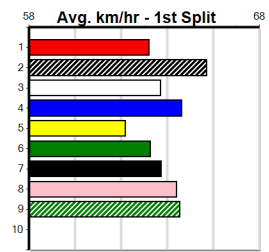

CITY VIEW BISTRO

6

8:28PM

(VIC time)

Distance: 525m, Race Type: Grade 5 T3, Total Prizemoney: $3,340
1st: $2,230, 2nd: $690, 3rd: $345, 4th: $75

DUTCH IMPACT (2) can show good early speed in his races and he may be the one to beat after his handy win here last start. UPON BALE (4) has the early speed to overcome her awkward draw here and she could be prominent throughout.

Watchdog Tips: **2** **4** **7** **6** **Bet:** **Win 2**

1

TROJAN PACKAGE (NSW)[5] Can show early speed but place looks best. **$12.00**

BK Bitch Sep-19 Sire: ASTON DEE BEE Dam: CHEVY QUEEN
Owner(s): Mid life crisis (SYN), T Samantzis, N Samantzis, S Samantzis
Trainer: Thomas Samantzis (Mt Cottrell)

Winning Distances: < 300m (0) 300 - 399m (2) 400 - 499m (4) 500 - 599m (2) 600 - 699m (2) > 700m (0)

Winning Weights: 25.9(1) 26.2(1) 26.3(2) 26.5(2) 26.6(1) 26.7(2) 27.5(1)

Box	1st	2nd	3rd	4th	5th	6th	7th	8th
1	3	3	1	2	1			
2	1			3	2	1		
3		2	3	1	3		2	1
4	1	1		1	3	1	1	
5	2	1			3	3	2	
6	1	1	2	2	1	1	1	
7	2	4	1	1	3	2	2	2
8			3	1	1			

Prize Best Starts Trk/Dts APM: $29070.00, 30.51(7)-16/3/22, 84-10-12-10, 15-1-1-3, 1905

2

DUTCH IMPACT [5] Good early, handy win here last start, go close. **$3.20**

BK Dog Feb-20 Sire: MY REDEEMER Dam: DUTCH LEGACY
Owner(s): Western Front (SYN), W Kirk, D Kirk, F Parker, A Kennedy, T Kirk, D Kirk
Trainer: Wayne Kirk (Melton West)

Winning Distances: < 300m (0) 300 - 399m (0) 400 - 499m (1) 500 - 599m (13) 600 - 699m (3) > 700m (0)

Winning Weights: 28.8(1) 29.0(1) 29.3(1) 29.4(2) 29.5(4) 29.6(3) 29.8(1) 30.1(2) 30.4(1) 30.8(1)

Box	1st	2nd	3rd	4th	5th	6th	7th	8th
1	3	5	2	4	2	2	1	
2	1	4	1	4	4		1	
3	2	2	3	2	2	2		
4	3	1	1	1	3	3	1	
5			3	2	1	1		
6	1	2	1	1	1	1	2	1
7	4	3	2	1	1	1	2	
8	4	3	3	3	1		1	

Prize Best Starts Trk/Dts APM: $65630.00, 30.15(4)-9/3/22, 105-17-19-17, 14-2-2-2, 7455

3

ARMAGH [5] May get shuffled back early in this, needs luck. **$15.00**

BK Dog Oct-21 Sire: SHIMA SHINE Dam: LIZZIE'S ENTITY
Owner(s): D Knight
Trainer: Donna Knight (Talbot)

Winning Distances: < 300m (0) 300 - 399m (0) 400 - 499m (1) 500 - 599m (2) 600 - 699m (0) > 700m (1)

Winning Weights: 29.6(1) 30.6(2) 31.2(1)

Box	1st	2nd	3rd	4th	5th	6th	7th	8th
1	1			1				1
2		1		2	1			1
3			1		1	1	1	
4				1	2	1	3	1
5		1			1	2	2	1
6	1	2				3		
7	2	1	1	1	1		1	
8		1	1	1	1	1	2	

Prize Best Starts Trk/Dts APM: $12435.00, 31.20(5)-17/4/24, 46-4-6-3, 1-0-0-0, 4019

4

UPON BALE (NSW)[5] Has the speed to overcome awkward draw, danger. **$3.60**

RF Bitch Mar-22 Sire: KONOMI Dam: WENDALIN BALE
Owner(s): T Kennedy-harris
Trainer: Tammy Kennedy-harris (Devon M)

Winning Distances: < 300m (0) 300 - 399m (0) 400 - 499m (2) 500 - 599m (2) 600 - 699m (0) > 700m (0)

Winning Weights: 24.8(1) 25.4(1) 26.6(1) 26.7(1)

Box	1st	2nd	3rd	4th	5th	6th	7th	8th
1			1					
2	1		1			1		
3		1	1	1	2			
4		3				1	1	1
5			3	1	1			1
6		1	1	3		3		
7	1		2	2			1	
8	2			1				1

Prize Best Starts Trk/Dts APM: $16765.00, 30.25(5)-6/4/24, 40-4-5-9, 20-2-1-5, 9285

5

NITRO BALE (NSW)[5] Can show handy mid race pace, place hopes here. **$21.00**

BK Dog Feb-20 Sire: FERNANDO BALE Dam: DYNA HARPA
Owner(s): D Cutmore
Trainer: Suzanne Mannion (Gordon)

Winning Distances: < 300m (0) 300 - 399m (0) 400 - 499m (13) 500 - 599m (10) 600 - 699m (0) > 700m (0)

Winning Weights: 29.8(1) 29.9(1) 30.1(1) 30.2(3) 30.4(4) 30.5(4) 30.6(4) 30.7(3) 30.8(2)

Box	1st	2nd	3rd	4th	5th	6th	7th	8th
1	6	4	3	4	1	2	1	1
2	5				2	1		
3	4	1		3	5		2	
4	4	2	1	1		2		
5	3	2	1	1	1	2	4	
6	1	4	1	2	3	2	5	
7	1	2	2	3	1	3	1	3
8	2	1	2	5	2	3	1	

Prize Best Starts Trk/Dts APM: $100550.00, 29.95(2)-5/1/22, 118-23-17-9, 34-4-4-3, 2627