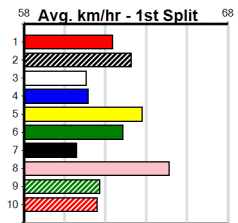

ONE MORE RACE TO GO AFTER THIS

Distance: 425m, Race Type: Grade 5 T3, Total Prizemoney: \$1,530
1st: \$1,000, 2nd: \$320, 3rd: \$160, 4th: \$50

CUBAN CIGAR (5) will find this easier than his recent racing and he can carve out time when in the clear. URANA EXPRESS (1) can show early speed and she owns a handy 24.28 PB here. DARTS NIGHT (8) is better than her recent form.