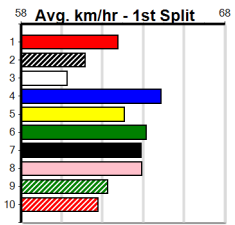

MANNINGS GREYHOUND COMPLEX

Distance: 425m, Race Type: Tier 3 - Grade 7, Total Prizemoney: $1,530
1st: $1,000, 2nd: $320, 3rd: $160, 4th: $50

3
2:42PM
(VIC time)

DARRA RUBY (8) was never headed in her handy 22.44 Shepparton win and she exits a similar draw today. MAD APPLE (7) caught the eye at Geelong last time and he can work into the mix mid race. GO A BEE (10) is a threat from the red.

Watchdog Tips: **8** **7** **10** **2** Bet: **Win 8**