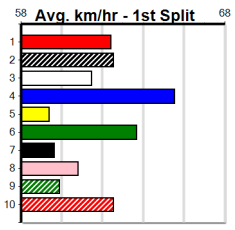

HIP POCKET BENDIGO

Distance: 425m, Race Type: Tier 3 - Grade 7, Total Prizemoney: $1,530
1st: $1,000, 2nd: $320, 3rd: $160, 4th: $50

2

2:19PM
(VIC time)

GRANNIE MAY (4) is far better than her form indicates and she has the speed to cross and lead throughout. ASTON FLURRY (1) is better than her past two runs and she is drawn to settle near the speed. DERNANCOURT (3) has claims

Watchdog Tips:

4 1 3 8

Bet:

Win 4