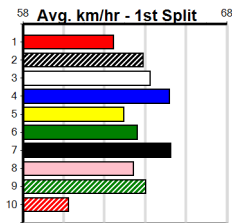

SPORTSBET NOBODY DOES IT EASIER

Distance: 425m, Race Type: Grade 5 T3, Total Prizemoney: $1,530
1st: $1,000, 2nd: $320, 3rd: $160, 4th: $50

5

3:17PM
(VIC time)

SMALL Demeanour (3) has a good record here to date and this is the easiest race he has contested for a while. ABSOLUTELY FRANK (8) is suitably drawn out wide and he will dial up the pressure mid race. IMPRESS SIMBA (7) has solid claims.

Watchdog Tips:

3

8

7

4

Bet:

Win 3