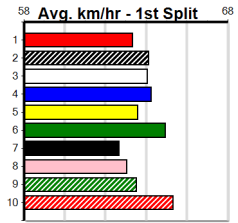

MADE SOLUTIONS ELECTRICAL AND DAT

Distance: 500m, Race Type: Grade 5 T3, Total Prizemoney: \$1,740
1st: \$1,150, 2nd: \$360, 3rd: \$180, 4th: \$50

6

3:42PM

(VIC time)

TUDOR PEAK (2) has a good record here and he will find this easier than his most recent racing.
ROJO SILVER FOX (6) is another who goes well here and he will be strong in the run home.
EUREKA ROBBIE (7) can charge to the line.