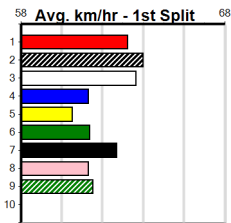

Bendigo

JARROD LARKIN CONCRETING

Distance: 425m, Race Type: Tier 3 - Grade 6, Total Prizemoney: $1,530
1st: $1,000, 2nd: $320, 3rd: $160, 4th: $50

4

2:57PM

(VIC time)

HIGHLAND WARRIOR (2) is better than his past few runs and he will appreciate the drop in class.
HARBOUR LIGHTS (7) has been racing well around Shepparton of late and she can settle near the speed. ELITE HEAT (4) can run a cheeky race.

Watchdog Tips: **2** **7** **4** **5** **Bet:** **Box Quinella 2,4,7 ($10 for 333.33%)**