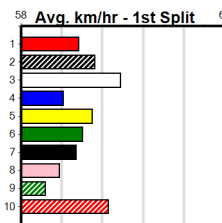

Bendigo

13 RACES TODAY

Distance: 425m, Race Type: Tier 3 - Maiden, Total Prizemoney: $1,530
1st: $1,000, 2nd: $320, 3rd: $160, 4th: $50

1

2:02PM
(VIC time)

SONIC PAWS (4) has been placed in four of 14 to date and he won't get a better chance to score.
POPPY'S BUS (3) showed some early speed last time and he will continue to get stronger with more racing.
SAXON RAIDER (6) can run a cheeky race.

Watchdog Tips:

4 **3** **6** **7**

Bet:

Win 4

Form	Box	Weight	Dist	Track	Date	Time	BON	Margin	1st/2nd (Time)	PIR	Checked	Comment	W/R	Split 1	S/P	Grade	Winning Boxes							
1 BELFAST SPOT [M]																								
<i>Lack of early speed is a worry, prefer to watch</i>																								
Trainer: Donna Knight (Talbot)																								
LIZZIE'S ENTITY $12.00																								
<table border="1"> <tr><td>1</td><td>2</td><td>3</td><td>4</td><td>5</td><td>6</td><td>7</td><td>8</td></tr> <tr><td>Prize</td><td></td><td></td><td></td><td></td><td></td><td></td><td></td><td></td><td></td><td></td><td></td><td></td><td></td><td></td><td></td><td></td><td></td><td>$210.00</td></tr> <tr><td>Best</td><td></td><td></td><td></td><td></td><td></td><td></td><td></td><td></td><td></td><td></td><td></td><td></td><td></td><td></td><td></td><td></td><td></td><td>25.05</td></tr> <tr><td>Starts</td><td></td><td></td><td></td><td></td><td></td><td></td><td></td><td></td><td></td><td></td><td></td><td></td><td></td><td></td><td></td><td></td><td></td><td>5-0-0-1</td></tr> <tr><td>Trk/Dst</td><td></td><td></td><td></td><td></td><td></td><td></td><td></td><td></td><td></td><td></td><td></td><td></td><td></td><td></td><td></td><td></td><td></td><td>1-0-0-0</td></tr> <tr><td>APM</td><td></td><td></td><td></td><td></td><td></td><td></td><td></td><td></td><td></td><td></td><td></td><td></td><td></td><td></td><td></td><td></td><td></td><td>$210</td></tr> </table>																								
Owner(s): D Knight																								
2 MORAINIE SADIE [M]																								
<i>Yet to impress, needs to show more, tested</i>																								
Trainer: Dean Elliot (Huntly)																								
MORAINIE COCO $14.00																								
<table border="1"> <tr><td>1</td><td>2</td><td>3</td><td>4</td><td>5</td><td>6</td><td>7</td><td>8</td></tr> <tr><td>Prize</td><td></td><td></td><td></td><td></td><td></td><td></td><td></td><td></td><td></td><td></td><td></td><td></td><td></td><td></td><td></td><td></td><td></td><td>$0.00</td></tr> <tr><td>Best</td><td></td><td></td><td></td><td></td><td></td><td></td><td></td><td></td><td></td><td></td><td></td><td></td><td></td><td></td><td></td><td></td><td></td><td>25.19</td></tr> <tr><td>Starts</td><td></td><td></td><td></td><td></td><td></td><td></td><td></td><td></td><td></td><td></td><td></td><td></td><td></td><td></td><td></td><td></td><td></td><td>3-0-0-0</td></tr> <tr><td>Trk/Dst</td><td></td><td></td><td></td><td></td><td></td><td></td><td></td><td></td><td></td><td></td><td></td><td></td><td></td><td></td><td></td><td></td><td></td><td>1-0-0-0</td></tr> <tr><td>APM</td><td></td><td></td><td></td><td></td><td></td><td></td><td></td><td></td><td></td><td></td><td></td><td></td><td></td><td></td><td></td><td></td><td></td><td>$0</td></tr> </table>																								
Owner(s): MORAINIE (SYN), G Judd, S Judd																								
3 POPPY'S BUS [M]																								
<i>Showed early speed last time, main danger</i>																								
Trainer: Jason Sharp (Lara)																								
NEBRASKA NELL $4.00																								
<table border="1"> <tr><td>1</td><td>2</td><td>3</td><td>4</td><td>5</td><td>6</td><td>7</td><td>8</td></tr> <tr><td>Prize</td><td></td><td></td><td></td><td></td><td></td><td></td><td></td><td></td><td></td><td></td><td></td><td></td><td></td><td></td><td></td><td></td><td></td><td>$0.00</td></tr> <tr><td>Best</td><td></td><td></td><td></td><td></td><td></td><td></td><td></td><td></td><td></td><td></td><td></td><td></td><td></td><td></td><td></td><td></td><td></td><td>25.85</td></tr> <tr><td>Starts</td><td></td><td></td><td></td><td></td><td></td><td></td><td></td><td></td><td></td><td></td><td></td><td></td><td></td><td></td><td></td><td></td><td></td><td>4-0-0-0</td></tr> <tr><td>Trk/Dst</td><td></td><td></td><td></td><td></td><td></td><td></td><td></td><td></td><td></td><td></td><td></td><td></td><td></td><td></td><td></td><td></td><td></td><td>1-0-0-0</td></tr> <tr><td>APM</td><td></td><td></td><td></td><td></td><td></td><td></td><td></td><td></td><td></td><td></td><td></td><td></td><td></td><td></td><td></td><td></td><td></td><td>$0</td></tr> </table>																								
Owner(s): J Penny																								
4 SONIC PAWS [M]																								
<i>Resuming, shown enough talent, go close</i>																								
Trainer: Daniel Hoch (Tongala)																								
SPRING RAIN $2.80																								

ENG SHP 2024-09-14