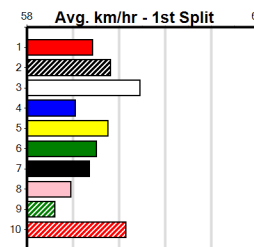

13 RACES TODAY

Distance: 425m, Race Type: Tier 3 - Maiden, Total Prizemoney: $1,530
1st: $1,000, 2nd: $320, 3rd: $160, 4th: $50

SONIC PAWS (4) has been placed in four of 14 to date and he won't get a better chance to score.
POPPY'S BUS (3) showed some early speed last time and he will continue to get stronger with more racing. SAXON RAIDER (6) can run a cheeky race.

Watchdog Tips: 4 3 6 7 **Bet:** Win 4

1

BELFAST SPOT [M] **$12.00**

Lack of early speed is a worry, prefer to watch

WBE Dog **Oct-22** **Sire: TOMMY SHELBY** **Dam: LIZZIE'S ENTITY**

Owner(s): D Knight **Trainer: Donna Knight (Talbot)**

Winning Distances: < 300m (0) 300 - 399m (0) 400 - 499m (0) 500 - 599m (0) 600 - 699m (0) > 700m (0)

Winning Weights:

Pos	Time	Wgt	Dist	Track	Date	Time	BOB	Margin	1st/2nd (Time)	PIR	Checked	Comment	WR	Split 1	S/P	Grade
5th (2)	31.2	450	BAL	R4	23-Aug-24	26.56	25.41	11.00	BLACK EMU (25.82)	Q/457				6.84	$17.10	M
7th (6)	31.3	515	SAP	R1	26-Aug-24	31.17	29.43	22.00	MY HUMMINGBIRD (29.67)	M/4767				5.31	$58.10	M
4th (5)	31.2	450	BAL	R2	02-Sep-24	26.56	25.67	10.00	BEEN GIFTED (25.89)	M/543				6.89	$5.90	M
3rd (2)	30.8	390	BAL	R2	06-Sep-24	23.25	22.42	2.50L	RUXTON SHINE (23.07)	S/76				9.05	$5.60	M
4th (1)	30.5	425	BEN	R1	11-Sep-24	25.05	24.14	3.25L	ASTON GEIKO (24.82)	S/764				6.99	$4.50	T3-M

Last 3 wins NOT included above

Box History

Bx	1st	2nd	3rd	4th	5th	6th	7th	8th
1				1				
2		1			1			
3								
4								
5				1				
6							1	
7								
8								

Prize Best: $210.00
Starts: 25.05(1)-11/9/24
Trk/Dts: 5-0-0-1
APM: 1-0-0-0
210

2

MORAINE SADIE [M] **$14.00**

Yet to impress, needs to show more, tested

BK Bitch **Jan-23** **Sire: KOBLENZ** **Dam: MORAINE COCO**

Owner(s): MORAINE (SYN), G Judd, S Judd **Trainer: Dean Elliot (Huntly)**

Winning Distances: < 300m (0) 300 - 399m (0) 400 - 499m (0) 500 - 599m (0) 600 - 699m (0) > 700m (0)

Winning Weights:

Pos	Time	Wgt	Dist	Track	Date	Time	BOB	Margin	1st/2nd (Time)	PIR	Checked	Comment	WR	Split 1	S/P	Grade
7th (8)	27.0	300	HVL	R1	11-Aug-24	17.60	16.65	9.00L	MR. OTTO (16.99)	M/7				4.24	$40.20	M
5th (1)	26.8	390	SHP	R2	02-Sep-24	23.22	21.92	8.50L	SCOTT LIL DIVA (22.63)	M/23				8.74	$12.90	M
6th (2)	27.1	425	BEN	R1	11-Sep-24	25.19	24.14	5.50L	ASTON GEIKO (24.82)	S/676				6.92	$9.30	T3-M

Last 3 wins NOT included above

Box History

Bx	1st	2nd	3rd	4th	5th	6th	7th	8th
1					1			
2						1		
3								
4								
5								
6								
7								1
8								

Prize Best: $0.00
Starts: 25.19(2)-11/9/24
Trk/Dts: 3-0-0-0
APM: 1-0-0-0
0

3

POPPY'S BUS [M] **$4.00**

Showed early speed last time, main danger

BK Dog **Nov-22** **Sire: HOOKED ON SCOTCH** **Dam: NEBRASKA NELL**

Owner(s): J Penny **Trainer: Jason Sharp (Lara)**

Winning Distances: < 300m (0) 300 - 399m (0) 400 - 499m (0) 500 - 599m (0) 600 - 699m (0) > 700m (0)

Winning Weights:

Pos	Time	Wgt	Dist	Track	Date	Time	BOB	Margin	1st/2nd (Time)	PIR	Checked	Comment	WR	Split 1	S/P	Grade
7th (1)	33.4	400	GEL	R4	09-Aug-24	23.85	22.43	18.00	PAW OSWALD (22.63)	M/77				8.86	$29.00	MH
6th (1)	33.4	400	GEL	R1	16-Aug-24	23.87	22.20	13.00	FUEL THE FIRE (22.98)	S/86				9.01	$29.90	M
6th (3)	33.4	400	GEL	R3	27-Aug-24	23.40	22.57	8.00L	BOMBARDA MAXIMA (22.87)	Q/12				8.53	$31.30	M
8th (3)	33.0	425	BEN	R1	11-Sep-24	25.85	24.14	15.00	ASTON GEIKO (24.82)	M/248		V10		6.76	$6.00	T3-M

Last 3 wins NOT included above

Box History

Bx	1st	2nd	3rd	4th	5th	6th	7th	8th
1						1	1	
2								
3						1		1
4								
5								
6								
7								
8								

Prize Best: $0.00
Starts: 25.85(3)-11/9/24
Trk/Dts: 4-0-0-0
APM: 1-0-0-0
0