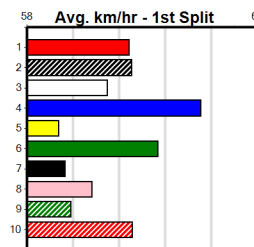

HIP POCKET BENDIGO

Distance: 425m, Race Type: Tier 3 - Grade 7, Total Prizemoney: $1,530
1st: $1,000, 2nd: $320, 3rd: $160, 4th: $50

GRANNIE MAY (4) is far better than her form indicates and she has the speed to cross and lead throughout. ASTON FLURRY (1) is better than her past two runs and she is drawn to settle near the speed. DERNANCOURT (3) has claims

Watchdog Tips: 4 1 3 8 **Bet:** Win 4

1

ASTON FLURRY [7] **$3.60**

BE Bitch Aug-22 **Led for a long way three runs back, danger**

Owner(s): R Borda **Sire: ASTON RUPEE Dam: ASTON ZEPHYR**

Trainer: Mathew Tabb (Lara)

Winning Distances: < 300m (0) 300 - 399m (0) 400 - 499m (1) 500 - 599m (0) 600 - 699m (0) > 700m (0)

Winning Weights: 30.4(1)

Run	Pos	Wgt	Dist	Track	Date	Time	BON	Margin	1st/2nd (Time)	PIR	Checked	Comment	WR	Split 1	S/P	Grade
4th	(3)	30.7	400	GEL	R1	16-Jul-24	23.22	22.53	2.50L SUMMER SPRITZ (23.06)	M/64	.	.	.	8.78	$7.60 M	
1st	(2)	30.4	400	GEL	R1	23-Jul-24	22.75	22.44	3.5L HAVANA ROSE (22.98)	Q/11	.	.	.	8.46	$2.10 M	
4th	(7)	30.1	400	GEL	R4	30-Jul-24	23.62	22.64	4.50L PANDA BELLA (23.31)	M/24	.	.	.	8.70	$2.60 7	
7th	(7)	30.1	400	GEL	R10	03-Aug-24	23.82	22.64	12.00 SHE'S WIRED (23.04)	Q/56	.	.	.	9.03	$1.70 7	
3rd	(6)	30.0	450	BAL	R5	07-Aug-24	25.91	25.38	1.00L BOMB LUCA (25.85)	Q/111	.	.	.	6.59	$31.60 RW	
7th	(4)	30.8	460	GEL	R7	13-Aug-24	27.01	26.08	11.00 CIRCLE ROUND (26.28)	M/356	.	.	.	6.80	$3.50 7	
5th	(3)	30.2	390	BAL	R12	23-Aug-24	22.95	22.19	11.00 ASTON KING (22.19)	Q/45	.	.	.	8.80	$7.60 7	
6th	(1)	30.6	425	BEN	R2	11-Sep-24	25.10	24.14	7.50L GRANNIE MAY (24.59)	M/356	.	SW	.	6.74	$3.70 T3-7	

Last 3 wins NOT included above

Box History

Bx	1st	2nd	3rd	4th	5th	6th	7th	8th
1							1	
2	1					1	1	
3				1	2			
4						1	1	
5								
6			1					
7				1				1
8								

Prize Best $1400.00
Starts 25.10(1)-11/9/24
Trk/Dts 12-1-0-1
APM 1-0-0-0 1120

2

AVERAGE JOE [7] **$21.00**

BK Dog Mar-22 **Beaten in both runs here, prefer to watch**

Owner(s): J Sharp **Sire: WALK HARD Dam: MRS. SHARP**

Trainer: Jason Sharp (Lara)

Winning Distances: < 300m (0) 300 - 399m (0) 400 - 499m (1) 500 - 599m (0) 600 - 699m (0) > 700m (0)

Winning Weights: 31.2(1)

Run	Pos	Wgt	Dist	Track	Date	Time	BON	Margin	1st/2nd (Time)	PIR	Checked	Comment	WR	Split 1	S/P	Grade
6th	(7)	31.7	350	HVL	R4	14-Jun-24	20.03	19.40	6.00L ANGRY FRANKY (19.61)	S/8	.	.	.	6.89	$23.40 T3-RW	
5th	(1)	31.7	390	WBL	R3	24-Jun-24	22.75	22.13	2.50L HARTLAND DUKE (22.58)	S/54	.	.	.	8.95	$7.20 7	
4th	(2)	31.5	450	SHP	R9	29-Jun-24	26.82	26.14	6.00L SIN CITY MARV (26.40)	M/754	.	.	.	7.02	$14.70 T3-7	
4th	(5)	31.4	400	WGL	R3	11-Jul-24	23.75	23.08	2.00L HAVANA BLUEBIRD (23.62)	M/44	.	.	.	8.65	$7.50 T3-7	
3rd	(5)	31.0	390	WBL	R9	22-Jul-24	22.75	22.22	4.50L BIT MISTY (22.45)	M/43	.	.	.	8.96	$7.10 7	
6th	(7)	30.8	390	WBL	R3	29-Jul-24	22.90	22.35	5.50L HIS CRACKIN' (22.52)	S/76	.	.	.	9.10	$3.90 7	
6th	(3)	30.5	400	GEL	R10	03-Sep-24	24.02	22.31	15.00 RIVERDALE TURBO (22.99)	S/66	.	.	.	9.09	$5.10 7	
5th	(2)	30.7	425	BEN	R2	11-Sep-24	25.00	24.14	6.00L GRANNIE MAY (24.59)	M/444	.	.	.	6.87	$37.10 T3-7	

Last 3 wins NOT included above

Box History

Bx	1st	2nd	3rd	4th	5th	6th	7th	8th
1		1			2			2
2			1	1	1	1		
3		1		1		1		
4				1				
5	1		1	1		1		
6				1				
7						2		
8								2

Prize Best $2285.00
Starts 25.00(2)-11/9/24
Trk/Dts 23-1-2-2
APM 3-0-0-0 850