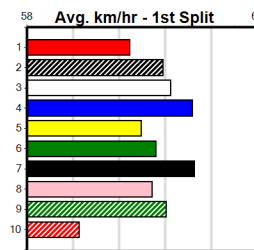

SPORTSBET NOBODY DOES IT EASIER

Distance: 425m, Race Type: Grade 5 T3, Total Prizemoney: $1,530
1st: $1,000, 2nd: $320, 3rd: $160, 4th: $50

SMALL Demeanour (3) has a good record here to date and this is the easiest race he has contested for a while. ABSOLUTELY FRANK (8) is suitably drawn out wide and he will dial up the pressure mid race. IMPRESS SIMBA (7) has solid claims.

Watchdog Tips: 3 8 7 4 Bet: Win 3

Form Box Wgt Dist Track Date Time BON Margin 1st/2nd (Time) PIR Checked Comment W/R Split 1 S/P Grade

REDEMPTION ROCK [5] Steadily placed in his past two, place best $10.00
Owner(s): S Randle
Winning Distances: < 300m (0) 300 - 399m (3) 400 - 499m (0) 500 - 599m (0) 600 - 699m (0) > 700m (0)
Winning Weights: 34.7(2) 35.6(1)
5th (3) 35.3 390 BAL R11 19-Jun-24 22.76 21.91 6.00L CHANGE OF HABIT (22.36) S/56 . . . . . 8.84 $59.20 5
2nd (8) 35.3 390 SHP R3 29-Jun-24 23.03 22.71 4.75L RAGING COOPER (22.71) S/33 . . . . . 8.76 $12.60 T3-5
6th (8) 35.7 390 SHP R12 04-Jul-24 22.92 22.18 7.00L EXPRESS PACK (22.44) S/77 . . . . . 8.88 $11.80 T3-5
8th (7) 35.4 390 WBL R2 11-Jul-24 22.83 21.94 13.00 DESTRUCTIVELY (21.94) M/56 . . . . . 8.90 $38.40 5
4th (3) 36.1 390 WBL R9 20-Aug-24 22.97 22.30 8.00L MISSILE MAGGIE (22.42) M/55 . . . . . 8.99 $20.30 5
2nd (8) 36.8 390 SHP R4 29-Aug-24 22.77 22.11 4.25L HALEIGH VELLA (22.49) S/66 . . . . . 8.77 $15.00 5
2nd (7) 37.4 390 SHP R3 05-Sep-24 22.60 22.17 1.75L GENERAL WINSTON (22.48) M/33 . . . . . 8.69 $31.40 T3-5
4th (1) 37.5 425 BEN R5 11-Sep-24 24.89 24.14 3.75L IMPRESS SIMBA (24.64) M/435 . . . . . 6.76 $14.40 T3-5
Last 3 wins NOT included above
1st (5) 35.6 350 HVL R3 10-Nov-23 19.77 19.26 2.25L LUNA BEAUTY (19.93) M/2 . . . SW . 6.64 $5.50 T3-M
1st (4) 34.7 390 WBL R3 27-Nov-23 22.70 22.34 0.75L OUT PACE (22.73) M/22 . . . SW . 8.71 $2.10 7
1st (2) 34.7 390 SHP R11 01-Feb-24 22.55 22.17 2.25L SLINGSHOT ROXY (22.69) M/21 . . . SW . 8.66 $2.10 T3-6

Box History
Bx 1st 2nd 3rd 4th 5th 6th 7th 8th
1 1 1 1 2 1 1 1
2 1 1 1 2 2 1 1
3 1 1 1 4 1 1 1
4 1 2 1 1 2 1 1
5 1 1 1 1 2 1 1
6 1 1 1 1 1 1 1
7 1 1 3 1 2 1 1
8 2 2 2 1 2 1 1
Prize Best $8463.57
Starts 24.89(1)-11/9/24
Trk/Dts 50-3-6-5
APM 2-0-0-0 2834