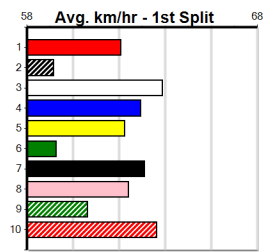

Bendigo
13 (E1)
7:29PM

(VIC time)

BENDIGO RACE 13

Distance: 425m, Race Type: Grade 5 T3, Total Prizemoney: $1,530
1st: $1,000, 2nd: $320, 3rd: $160, 4th: $50

MY GIRL PIPER (3) was never headed in her handy 24.34 win here and she looks very well graded again. SENNA FOREVER (1) has been placed in five of 11 here and he has the good draw. HYDRO GLIDE (5) can run a cheeky race

Watchdog Tips: **3** **1** **5** **9** **Bet:** **Win 3**

1

SENNA FOREVER (NSW)[5] Resuming, capable when fit, main danger **$3.60**
BK Dog Apr-20 Sire: KINLOCH BRAE Dam: BARCELONA STAR
Owner(s): M AND J GREYHOUNDS (SYN), J Wilson, M Hendy Trainer: Jennifer Wilson (Korong Vale)
Winning Distances: < 300m (0) 300 - 399m (6) 400 - 499m (0) 500 - 599m (0) 600 - 699m (0) > 700m (0)
Winning Weights: 33.7(1) 33.9(1) 34.0(1) 34.1(1) 34.9(2)

Box	1st	2nd	3rd	4th	5th	6th	7th	8th
1	2	1	3	1				
2	1	2		3			1	1
3		1			1	1		1
4	1		1		2	1	1	
5	1			1	2	1		1
6	1	1	3					3
7	1			5				
8		1	1					

Prize Best Starts Trk/Dts APM: $11736.25, 24.43(1)-12/6/24, 50-6-7-8, 12-0-2-3, 923

2

MADAM NOVA [5] Better suited to a wider draw, next time **$21.00**
WF Bitch Jul-20 Sire: FERNANDO BALE Dam: NOVA HEART
Owner(s): P Sparks Trainer: David Long (Tarnagulla)
Winning Distances: < 300m (0) 300 - 399m (3) 400 - 499m (1) 500 - 599m (0) 600 - 699m (0) > 700m (0)
Winning Weights: 25.5(1) 26.0(1) 27.0(1) 27.1(1)

Box	1st	2nd	3rd	4th	5th	6th	7th	8th
1				3	1			1
2				2	2	1	1	3
3	1					2	2	1
4				1	2			
5	1	1	1	1		2	1	
6	2			1	1	1	3	2
7	1			1	1	1	1	1
8	1	1	1		1	1		2

Prize Best Starts Trk/Dts APM: $6810.00, 24.78(3)-17/1/24, 48-4-2-2, 13-0-0-1, 593

3

MY GIRL PIPER [5] Never headed in her win here, hard to hold out **$3.50**
BK Bitch Jun-21 Sire: FABREGAS Dam: SHE'S WICKED
Owner(s): D Weightman Trainer: Daryl Weightman (Dean)
Winning Distances: < 300m (0) 300 - 399m (1) 400 - 499m (4) 500 - 599m (0) 600 - 699m (0) > 700m (0)
Winning Weights: 28.6(1) 28.7(1) 28.8(1) 29.0(1) 30.1(1)

Box	1st	2nd	3rd	4th	5th	6th	7th	8th
1	1	1	1			1	2	
2								3
3					1	1	1	2
4			2	1			1	1
5	1	1			3			
6	1	1	1			1	2	
7		3	1			2		
8	2	1	1	1				1

Prize Best Starts Trk/Dts APM: $8041.25, 24.32(8)-6/3/24, 42-5-6-6, 5-2-1-1, 2460

4

KOUTAKI [5] *** SCRATCHED *** **$99.00**
BE Dog Dec-20 Sire: BERNARDO Dam: SOMEDAY LADY
Owner(s): M Roberts Trainer: Christian Roberts (Terang)
Winning Distances: < 300m (0) 300 - 399m (6) 400 - 499m (0) 500 - 599m (0) 600 - 699m (0) > 700m (0)
Winning Weights: 31.3(1) 31.6(1) 31.8(1) 31.9(1) 33.3(1) 33.4(1)

Box	1st	2nd	3rd	4th	5th	6th	7th	8th
1	1	1	2			1	3	4
2	1	1	1	2	1	1	2	2
3		1	1					1
4								1
5		1	2	2	1		2	
6	1					1	1	1
7		1	1	1				1
8	4	1	3	1	1	1		1

Prize Best Starts Trk/Dts APM: $11270.00, 24.29(5)-10/1/24, 54-6-6-10, 3-0-2-0, 2486

5

HYDRO GLIDE [5] Biks Should be prominent throughout, big threat **$6.00**
BD Dog Jun-20 Sire: ASTON DEE BEE Dam: SUMMER SKYE
Owner(s): K Ashton Trainer: Kevin Ashton (Charlton)
Winning Distances: < 300m (0) 300 - 399m (1) 400 - 499m (5) 500 - 599m (0) 600 - 699m (0) > 700m (0)
Winning Weights: 33.0(1) 33.1(1) 33.4(2) 33.8(2)

Box	1st	2nd	3rd	4th	5th	6th	7th	8th
1		6	3			1	4	
2	1		3	1	3		1	1
3		1	1	3	1	1		1
4	3	2	2	2	2		2	1
5		1		1	2	3	2	
6		2	1	3	3	3	1	
7		6	1	3	2		1	1
8	2		1	3	2	1	1	2

Prize Best Starts Trk/Dts APM: $20990.00, 24.21(2)-1/3/23, 91-6-16-12, 29-2-4-5, 1873