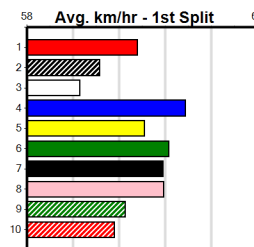

MANNINGS GREYHOUND COMPLEX

Distance: 425m, Race Type: Tier 3 - Grade 7, Total Prizemoney: $1,530
1st: $1,000, 2nd: $320, 3rd: $160, 4th: $50

DARRA RUBY (8) was never headed in her handy 22.44 Shepparton win and she exits a similar draw today. MAD APPLE (7) caught the eye at Geelong last time and he can work into the mix mid race. GO A BEE (10) is a threat from the red.

Watchdog Tips: 8 7 10 2 **Bet:** Win 8

Form Box	Wgt	Dist	Track	Date	Time	BON	Margin	1st/2nd (Time)	PIR	Checked	Comment	WR	Split 1	S/P	Grade

1 **IZAKAYA LAD [7]** ***** SCRATCHED *****

BK Dog Jul-22 **Sire: FERAL FRANKY** **Dam: MIYAZAKI**

Owner(s): A Lie

Winning Distances: < 300m (0) 300 - 399m (1) 400 - 499m (0) 500 - 599m (0) 600 - 699m (0) > 700m (0)

Winning Weights: 31.5(1)

3rd (7)	30.7	400	GEL	R3	25-Jun-24	23.08	22.50	2.25L PAW VINCE (22.93)	M/33	.	.	.	8.83	$6.50	M
2nd (6)	30.6	460	GEL	R2	09-Jul-24	26.51	26.13	0.05L SHE'S WIRED (26.51)	M/522	.	.	.	6.88	$4.80	M
3rd (4)	30.9	460	GEL	R2	16-Jul-24	26.48	25.75	2.50L VISTA ZIRCON (26.32)	S/443	.	.	.	6.89	$11.40	M
1st (1)	31.5	350	HVL	R1	05-Aug-24	19.99	19.55	1.5L SUPER POTATO (20.09)	S/4	.	.	.	6.71	$1.60	T3-M
8th (3)	31.3	500	BEN	R5	14-Aug-24	29.45	28.07	14.00 ESPRESSO BABE (28.51)	M/888	.	.	.	7.07	$8.10	T3-RW
7th (2)	31.0	460	GEL	R3	20-Aug-24	26.48	25.81	10.00 THESTRAL (25.81)	M/456	.	VO	.	6.70	$24.80	7
6th (1)	31.2	350	HVL	R9	30-Aug-24	20.42	19.45	5.50L LARRY INTENTION (20.05)	M/6	.	.	.	6.79	$5.20	T3-7
6th (8)	31.0	460	GEL	R9	10-Sep-24	26.34	25.68	9.50L HOT SAKI (25.68)	M/646	.	.	.	6.84	$30.60	7

Last 3 wins NOT included above

$99.00

Trainer: Jason Sharp (Lara)

Box History

Bx	1st	2nd	3rd	4th	5th	6th	7th	8th
1	1	1						
2		2	1			1		1
3			1					1
4				1				
5		1		1	1			
6		1			1			
7			2				1	
8		1				1		

Prize Best Starts Trk/Dts APM

$3710.00
FSTD
21-1-5-6
0-0-0-0
2248

2 **BEAST POWER [7]** **Still learning but impressive last time, keep safe**

BD Dog Jan-22 **Sire: BEAST UNLEASHED** **Dam: KUNG FU HUSTLE**

Owner(s): A Debattista

Winning Distances: < 300m (0) 300 - 399m (1) 400 - 499m (0) 500 - 599m (0) 600 - 699m (0) > 700m (0)

Winning Weights: 39.0(1)

3rd (7)	38.7	425	BEN	R2	31-May-24	24.62	23.72	4.25L LIFE'S LESSON (24.32)	M/322	.	.	.	6.76	$4.00	M
4th (1)	38.3	425	BEN	R2	02-Aug-24	24.51	23.70	10.00 KRAKEN WHISKY (23.83)	M/444	.	.	.	6.74	$2.50	M
4th (6)	38.6	425	BEN	R2	28-Aug-24	25.07	24.19	8.00L UNINVITING (24.52)	M/234	.	.	.	6.79	$2.00	T3-M
1st (3)	39.0	390	BAL	R1	06-Sep-24	22.76	22.42	1.5L PAW NEV (22.85)	M/41	.	.	.	8.76	$4.90	M
7th (2)	38.7	425	BEN	R3	11-Sep-24	25.07	24.14	12.00 DARRA RUBY (24.28)	M/788	.	.	.	6.80	$4.50	T3-7

Last 3 wins NOT included above

$6.00

Trainer: Alfred Debattista (Sedgwick)

Box History

Bx	1st	2nd	3rd	4th	5th	6th	7th	8th
1				1				
2							1	
3	1							
4								
5								
6								
7			1					
8								

Prize Best Starts Trk/Dts APM

$1385.00
24.51(1)-2/8/24
5-1-0-1
4-0-0-1
1266