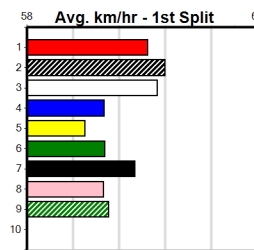

JARROD LARKIN CONCRETING

Distance: 425m, Race Type: Tier 3 - Grade 6, Total Prizemoney: $1,530
1st: $1,000, 2nd: $320, 3rd: $160, 4th: $50

HIGHLAND WARRIOR (2) is better than his past few runs and he will appreciate the drop in class.
HARBOUR LIGHTS (7) has been racing well around Shepparton of late and she can settle near the speed. ELITE HEAT (4) can run a cheeky race.

Watchdog Tips: **2** **7** **4** **5** **Bet:** Box Quinella 2,4,7 ($10 for 333.33%)

1

RUNNING RIVER [6] **Poor record here and overall, look to others** **$12.00**

BKW Dog Jan-21 Sire: FERNANDO BALE Dam: HOT JEAN Trainer: Malcolm Davis (Heathcote)

Owner(s): M Davis
Winning Distances: < 300m (0) 300 - 399m (1) 400 - 499m (1) 500 - 599m (0) 600 - 699m (0) > 700m (0)

Winning Weights: 31.4(1) 32.1(1)

Run	Dist	Wgt	Track	Date	Time	BON	Margin	1st/2nd (Time)	PIR	Checked	Comment	WR	Split 1	S/P	Grade
3rd (2)	30.8	390	SHP	R9	11-Jul-24	22.91	22.09	6.00L GOLD GIZMO (22.50)	M/33	.	.	.	8.74	$31.40	T3-6
3rd (4)	30.9	390	SHP	R10	19-Jul-24	22.91	22.28	8.50L LEKTRA FRED (22.35)	M/22	.	.	.	8.93	$6.60	X67
8th (8)	31.4	425	BEN	R9	24-Jul-24	25.30	24.31	12.00 ALICE FROM VENUS (24.51)	M/458	.	.	.	6.78	$8.60	6G
7th (7)	31.0	390	SHP	R10	08-Aug-24	23.16	22.32	9.00L URANA WHIRLWIND (22.53)	M/57	.	.	.	8.76	$42.50	T3-6
3rd (1)	30.7	425	BEN	R4	14-Aug-24	24.92	23.98	5.00L POPCORN IRA (24.59)	M/112	.	.	.	6.69	$26.30	T3-6
6th (1)	30.9	390	SHP	R10	22-Aug-24	23.32	22.33	12.00 SCOTT CRUSH (22.51)	Q/35	.	.	.	8.69	$55.70	T3-6
5th (8)	31.3	390	SHP	R3	07-Sep-24	22.99	22.49	6.50L MINCHER MAGIC (22.55)	M/22	.	.	.	8.59	$24.40	6G
7th (1)	31.4	425	BEN	R4	11-Sep-24	25.27	24.14	8.50L HARBOUR LIGHTS (24.70)	M/147	.	.	.	6.66	$63.40	T3-6

Last 3 wins NOT included above

1st (8)	32.1	425	BEN	R1	11-Mar-23	24.82	24.18	0.50L MARIONVALE GAL (24.84)	M/111	.	SW	.	6.66	$6.30	M
1st (6)	31.4	385	SHP	R2	07-Aug-23	22.24	21.62	1.5L ANGEL ON AIR (22.33)	Q/11	.	.	.	8.17	$20.00	X67

Box History

Bx	1st	2nd	3rd	4th	5th	6th	7th	8th
1		2		1	2		2	
2	1	3	1	2	4		2	
3								1
4	1	3		1				2
5				2				1
6	1		2		1			2
7		2	1				2	1
8	1		1	1	1			3

Prize Best Starts Trk/Dts APM $760.00 24.58(2)-15/2/23 56-2-4-11 31-1-0-9 845