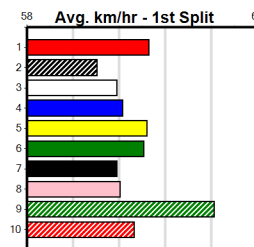

SPORTSBET BS RESPONSIBLY

Distance: 425m, Race Type: Grade 5 T3, Total Prizemoney: $1,530
1st: $1,000, 2nd: $320, 3rd: $160, 4th: $50

LATIN RHYTHM (1) has been solidly placed in her past three and she is drawn to get all the breaks. MORAINIE MIA (6) was a gutsy 22.46 Warrnambool winner and she likes to race middle to wide. MY COMPASS (8) rarely runs a bad race here.

Watchdog Tips: 1 6 8 7 Bet: Win 1

Race card for LATIN RHYTHM [5]. Includes owner (C Knott), sire (FERNANDO BALE), dam (RED ROCHELLE), and a detailed box history table.

Race card for FOXZAMI FOUR (NSW)[5]. Includes owner (K Catford), sire (FLYING RICCIARDO), dam (CHEVY LADY), and a detailed box history table.

Race card for MR. PRESIDENT [5]. Includes owner (Eye Candy (SYN), C Wilk, K Gorman), sire (ZIPPING GARTH), dam (DREAMY EYES), and a detailed box history table.

Race card for SWANNY RIVER [5]. Includes owner (M Davis), sire (FERNANDO BALE), dam (HOT JEAN), and a detailed box history table.

Race card for SUNSHINE JACK [5]. Includes owner (E Keene), sire (BARCIA BALE), dam (PRISCILLA WANG), and a detailed box history table.