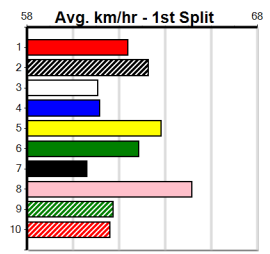

Bendigo
12
7:13PM
(VIC time)

ONE MORE RACE TO GO AFTER THIS

Distance: 425m, Race Type: Grade 5 T3, Total Prizemoney: $1,530
1st: $1,000, 2nd: $320, 3rd: $160, 4th: $50

CUBAN CIGAR (5) will find this easier than his recent racing and he can carve out time when in the clear. URANA EXPRESS (1) can show early speed and she owns a handy 24.28 PB here. DARTS NIGHT (8) is better than her recent form.

Watchdog Tips: **5** **1** **8** **6** **Bet:** **Win 5**

1

URANA EXPRESS [5] **Solid PB here, can hold the lead, main danger** **$3.60**
WBE Bitch Sep-21 Sire: SUPERIOR PRODUCT Dam: MA'S PLUM JAM Trainer: Paul May (Inglewood)
Owner(s): P May
Winning Distances: < 300m (0) 300 - 399m (2) 400 - 499m (1) 500 - 599m (0) 600 - 699m (0) > 700m (0)
Winning Weights: 24.7(1) 25.1(1) 25.2(1)
7th (6) 25.3 425 BEN R3 05-Jun-24 25.06 24.06 8.50L ZIPPING LIZZO (24.48) M/788 . . . . W 6.82 $11.20 6G
7th (5) 24.8 390 SHP R3 06-Jul-24 23.03 22.22 12.00 ASTON TRUMAN (22.22) M/77 . . . . . 9.02 $45.70 X67
1st (7) 25.1 390 SHP R9 19-Jul-24 22.72 22.28 0.25L MISS MELEE (22.73) M/22 . . . . . 8.70 $8.70 X67
8th (6) 25.7 390 SHP R12 25-Jul-24 23.28 22.20 12.00 FEATHERS (22.45) M/87 . . . . . 9.03 $10.00 T3-5
7th (5) 25.3 390 SHP R12 08-Aug-24 23.06 22.32 4.25L FOUR BARRELS (22.78) M/78 . . . . . 8.89 $14.00 T3-5
3rd (2) 25.3 390 SHP R4 22-Aug-24 22.83 22.33 4.50L URANA WHIRLWIND (22.52) M/34 . . . . . 8.82 $12.40 T3-5
6th (1) 25.5 425 BEN R4 28-Aug-24 25.28 24.19 14.00 FERUG BALE (24.36) M/337 . . . . W 6.80 $23.10 T3-5
7th (1) 25.5 425 BEN R12 11-Sep-24 25.17 24.14 11.00 DARTS NIGHT (24.43) M/556 . . . . W 6.79 $4.80 T3-5
Last 3 wins NOT included above
1st (5) 24.7 300 HVL R2 28-Sep-23 17.01 16.85 1.00L WICKET MAIDEN (17.08) M/2 . . . . . 3.98 $12.30 T3-M
1st (4) 25.2 425 BEN R3 29-May-24 24.28 24.04 0.05L HIGH COTTON (24.28) M/111 . . . . . 6.62 $19.00 T3-7

Box History

Bx	1st	2nd	3rd	4th	5th	6th	7th	8th
1	1	1	1	2	1	1	1	1
2								
3			1					
4	1							1
5	1						2	
6				1	1		1	2
7	1			1				
8								1

Prize Best Starts Trk/Dts APM $3740.00 24.28(4)-29/5/24 21-3-1-1 7-1-1-0 1917