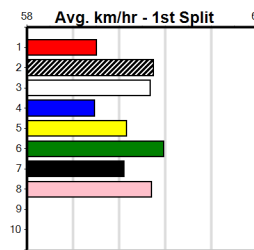

SHIMA SHINE AT STUD

Distance: 500m, Race Type: Tier 3 - Grade 7, Total Prizemoney: $1,740
1st: $1,150, 2nd: $360, 3rd: $180, 4th: $50

SAVVY LONG LEGS (3) caught the eye at Shepparton last time and he is looking for this distance range. BLUE FLAME (2) owns a handy 28.44 PB here and she can work into the mix mid race. MISS LUNA (6) is improving all the time.

Watchdog Tips: **3** **2** **6** **7** **Bet:** Box Quinella 2,3,6 ($10 for 333.33%)

1 FORWARD STEP [7] **Slow early, can push wide, prefer to watch** **$21.00**
BK Dog Dec-20 Sire: SENNACHIE Dam: WHAT FEELING
Owner(s): UGLIETTA (SYN), J Uglietta, M Uglietta **Trainer: Joe Uglietta (Yan Yearn)**
Winning Distances: < 300m (0) 300 - 399m (1) 400 - 499m (0) 500 - 599m (0) 600 - 699m (0) > 700m (0)

Winning Weights: 32.0(1)

Pos	Dog	Wgt	Dist	Track	Date	Time	BON	Margin	1st/2nd (Time)	PIR	Checked	Comment	WR	Split 1	S/P	Grade
6th	(3)	31.7	400	GEL	R10	09-Jul-24	23.63	22.77	7.50L PAW MARVEL (23.11)	S/77	.	.	.	8.99	$37.00	7
4th	(1)	31.7	395	TRA	R4	15-Jul-24	24.04	22.67	14.00 ROLLING COAL (23.13)	S/883	.	.	.	4.10	$109.10	T3-7
7th	(5)	32.0	450	SHP	R7	25-Jul-24	26.59	25.59	12.00 MR. FERGUSON (25.79)	S/877	.	.	.	7.17	$67.80	T3-RW
4th	(7)	32.1	390	SHP	R2	10-Aug-24	22.90	22.14	8.50L ZAMBADA ICON (22.33)	M/666	.	.	.	8.95	$54.80	7
6th	(1)	32.3	390	SHP	R9	15-Aug-24	23.02	22.36	8.00L KRAKEN HUGGIE (22.47)	S/88	.	.	.	8.88	$36.10	7
7th	(7)	32.7	400	GEL	R3	03-Sep-24	23.43	22.31	8.50L BIG BOY COOPER (22.86)	S/88	.	.	.	8.89	$53.40	7
7th	(3)	32.4	450	SHP	R5	07-Sep-24	26.48	25.49	15.00 KRAKEN ROLL (25.49)	S/777	.	.	.	6.94	$94.00	X67
8th	(1)	32.7	500	BEN	R7	11-Sep-24	29.63	28.32	11.00 SAVVY LONG LEGS (28.91)	S/878	.	.	W	7.04	$53.30	T3-7

Last 3 wins NOT included above

Pos	Dog	Wgt	Dist	Track	Date	Time	BON	Margin	1st/2nd (Time)	PIR	Checked	Comment	WR	Split 1	S/P	Grade
1st	(2)	32.0	390	SHP	R1	27-Jun-24	23.14	22.29	0.025 BROWSER (23.14)	S/73	.	.	SW	8.95	$81.50	M

Box History

Bx	1st	2nd	3rd	4th	5th	6th	7th	8th
1								
2	1	2					1	1
3		1	4				2	2
4	1	4	1	2	2	3		
5		1	2	2				3
6		3	1	3	1	1		
7		1	2	2	2			1
8					4			2

Prize Best Starts Trk/Dts APM
$8055.00
29.15(1)-11/1/23
74-1-9-16
3-0-0-0
1308

2 BLUE FLAME [7] **Handy PB here, good muster, main danger** **$3.60**
BE Bitch Mar-22 Sire: SENNACHIE Dam: LIGHT VIEW
Owner(s): N Dewhurst **Trainer: Cameron Morris-flynn (Mitchell P)**
Winning Distances: < 300m (0) 300 - 399m (0) 400 - 499m (0) 500 - 599m (1) 600 - 699m (0) > 700m (0)

Winning Weights: 28.0(1)

Pos	Dog	Wgt	Dist	Track	Date	Time	BON	Margin	1st/2nd (Time)	PIR	Checked	Comment	WR	Split 1	S/P	Grade
5th	(7)	27.4	595	SAP	R2	22-Jul-24	35.31	34.51	7.50L PAW HELION (34.79)	Q/1155	.	.	.	9.46	$13.50	RW
5th	(8)	27.5	425	BEN	R1	26-Jul-24	24.73	23.79	11.00 SPENCER (23.96)	S/886	.	.	W	6.96	$26.10	M
4th	(4)	27.6	425	BEN	R1	31-Jul-24	24.74	24.14	8.00L ZERO KILLER (24.18)	M/577	.	.	.	6.73	$10.60	M
1st	(7)	28.0	500	BEN	R3	07-Aug-24	28.46	28.36	3.75L BLUE TICK STELLA (28.71)	M/221	.	.	.	6.67	$2.20	M
4th	(8)	27.7	450	SHP	R5	12-Aug-24	25.99	25.11	3.75L PAW JUDAS (25.73)	M/887	.	.	.	7.09	$43.50	X67H
5th	(6)	27.9	500	BEN	R5	16-Aug-24	28.99	28.00	9.00L BLACK THUMB (28.38)	M/676	.	.	.	7.01	$4.30	X67
6th	(3)	27.5	650	WBL	R5	29-Aug-24	39.04	37.81	18.00 PIXIE TRIXIE (37.81)	M/666	.	.	.	18.55	$27.90	RW
6th	(2)	26.8	500	BEN	R7	11-Sep-24	29.27	28.32	5.50L SAVVY LONG LEGS (28.91)	M/787	.	.	.	7.04	$2.40	T3-7

Last 3 wins NOT included above

Box History

Bx	1st	2nd	3rd	4th	5th	6th	7th	8th
1		1	1	1	1			
2				1		2	1	
3					1	2		
4		3	2	1	1			
5				1				
6		1	1	2	1			
7	1			1	1			
8				1	1			1

Prize Best Starts Trk/Dts APM
$4455.00
28.44(1)-29/5/24
30-1-5-1
7-1-2-0
2817