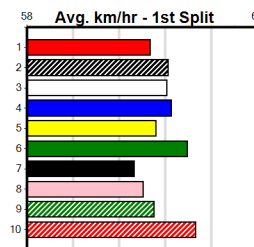

MADE SOLUTIONS ELECTRICAL AND DATA

Distance: 500m, Race Type: Grade 5 T3, Total Prizemoney: $1,740
1st: $1,150, 2nd: $360, 3rd: $180, 4th: $50

TUDOR PEAK (2) has a good record here and he will find this easier than his most recent racing.
ROJO SILVER FOX (6) is another who goes well here and he will be strong in the run home.
EUREKA ROBBIE (7) can charge to the line.

Watchdog Tips: 2 6 7 8 **Bet:** Win 2

1

MILLERS ROAD [5] **$6.00**

Back in form but this is harder, place

BK Dog Sep-21 Sire: ZAMBORA BROCKIE Dam: LUCILLE DIOR

Owner(s): CYPRESS LODGE (SYN), C Elliot, T Elliot

Trainer: Tracy Elliot (Greenhill)

Winning Distances: < 300m (0) 300 - 399m (0) 400 - 499m (1) 500 - 599m (6) 600 - 699m (0) > 700m (0)

Winning Weights: 30.2(1) 31.0(3) 31.2(1) 31.3(1) 31.9(1)

Pos	Box	Dist	Wgt	Track	Date	Time	BON	Margin	1st/2nd (Time)	PIR	Checked	Comment	WR	Split 1	S/P	Grade
5th	(2)	31.3	450	WBL	R7	07-Sep-23	25.90	25.41	4.25L IASON BALE (25.61)	M/455	.	.	.	6.88	$24.60	5
8th	(2)	31.4	595	SAP	R8	17-Sep-23	35.39	34.16	15.00 SUNNYSIDE ZEUS (34.39)	S/8888	.	VO	.	9.80	$36.60	X45
7th	(4)	31.2	595	SAP	R5	24-Sep-23	35.56	34.03	22.00 MEPUNGA SURPRISE (34.03)	S/7777	.	V5	.	9.50	$52.00	RWH
ST	(-)	30.2	425	BEN		15-May-24	24.47	.	0.01L Trial Cleared	M	.	.	1of1	.	.	ST
8th	(6)	30.0	450	BAL	R8	05-Aug-24	26.28	25.71	8.50L RAGIN' ABLETT (25.71)	S/888	.	.	.	6.93	$24.40	T3-5
8th	(3)	30.0	500	BEN	R8	14-Aug-24	28.93	28.07	10.00 FRYPAN LOMAR (28.26)	M/778	.	.	.	6.83	$24.20	T3-5
1st	(1)	30.2	500	BEN	R8	21-Aug-24	28.70	28.49	2.50L SHE IS SCARLET (28.87)	S/211	.	SW	.	6.72	$8.90	5
2nd	(1)	30.3	500	BEN	R6	11-Sep-24	29.02	28.32	3.75L RON'S MISTAKE (28.77)	M/333	.	.	.	6.76	$7.10	T3-5

Last 3 wins NOT included above

1st	(4)	31.0	500	BEN	R8	05-Jul-23	28.71	28.54	1.5L MCIVOR CLYDE (28.80)	S/421	.	.	.	6.79	$5.80	5
1st	(8)	31.3	545	BAL	R4	14-Aug-23	31.58	31.34	1.00L SIR BINGO (31.63)	S/3333	.	.	.	7.00	$7.60	T3-5
1st	(1)	31.2	545	BAL	R6	24-Aug-23	31.27	30.94	0.75L SIR BINGO (31.31)	M/2222	.	SW	.	6.86	$8.10	S

Box History

Box	1st	2nd	3rd	4th	5th	6th	7th	8th
1	2	2	1	2	2			1
2	1		1	1	1	1	1	
3		1					1	1
4	2				2			1
5		1		1		1		
6		1			2			1
7							1	1
8	2					1		

Prize Best Starts $17950.00
28.53(4)-24/5/23
Trk/Dts 36-7-5-2
APM 12-4-2-2
1449