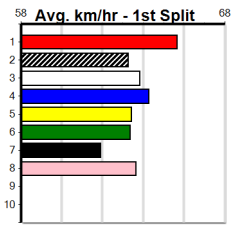

Ballarat

BALLARAT RACE 14

14 (E2)

Distance: 390m, Race Type: Grade 5, Total Prizemoney: \$2,925
1st: \$1,950, 2nd: \$600, 3rd: \$300, 4th: \$75

10:51PM

(VIC time)

Watchdog Tips:

0 0 0 0