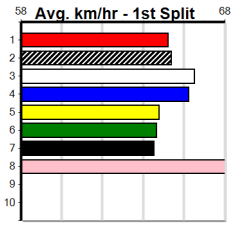

BALLARAT RACE 13

Distance: 390m, Race Type: Grade 5, Total Prizemoney: $2,925
1st: $1,950, 2nd: $600, 3rd: $300, 4th: $75

13 (E1)

10:30PM

(VIC time)

Watchdog Tips: 0 0 0 0 Bet:

Main table containing race details for 10 horses (1-10), including names, trainers, owners, and performance statistics. Includes sub-tables for 'Winning Boxes' for each race.