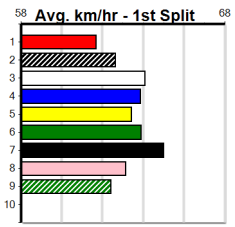

10

9:27PM
(VIC time)

SPORTSBET HT2

Distance: 390m, Race Type: Mixed 6/7 Heat, Total Prizemoney: $2,925
1st: $1,950, 2nd: $600, 3rd: $300, 4th: $75

Watchdog Tips: **0** **0** **0** **0** Bet: **0**