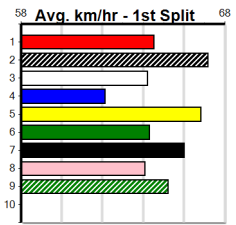

EUREKA CONCRETE

Distance: 450m, Race Type: Grade 5, Total Prizemoney: $2,925
1st: $1,950, 2nd: $600, 3rd: $300, 4th: $75

Watchdog Tips: 0 0 0 0 Bet: .