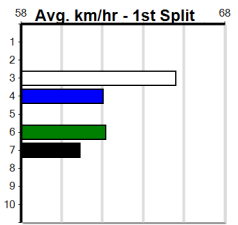

Ballarat

GREYHOUND ADOPTION PROGRAM

Distance: 390m, Race Type: Maiden, Total Prizemoney: \$2,535
1st: \$1,680, 2nd: \$520, 3rd: \$260, 4th: \$75

3

6:58PM
(VIC time)

Watchdog Tips: **0** **0** **0** **0** Bet: _____