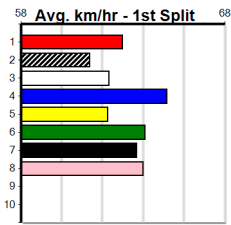

Ballarat

TUDOR ELECTRICAL (1-3 WINS)

Distance: 450m, Race Type: Restricted Win, Total Prizemoney: $2,925
1st: $1,950, 2nd: $600, 3rd: $300, 4th: $75

5

7:40PM
(VIC time)

Watchdog Tips: **0** **0** **0** **0** Bet: .