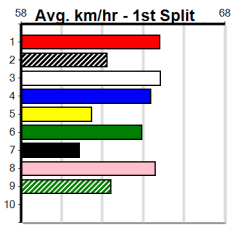

Watchdog Tips: 0 0 0 0 Bet: .