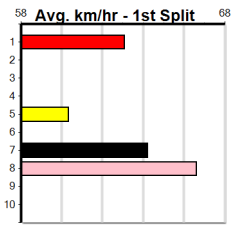

SJC CONCRETING

Distance: 390m, Race Type: Maiden, Total Prizemoney: $2,535
1st: $1,680, 2nd: $520, 3rd: $260, 4th: $75

2

6:37PM
(VIC time)

Watchdog Tips: **0 0 0 0** Bet: **-**

Form	Box	Weight	Dist	Track	Date	Time	BON	Margin	1st/2nd (Time)	PIR	Checked	Comment	W/R	Split 1	S/P	Grade	
1 SOLAR TESS [M]																	
BK	B				Jan-23		GOOD ODDS HARADA		JILLIBY CAZ								
Trainer: Nathan Jenner (Mt Cole)																	
6th (2)		26.1	410	HOR	R2	27-Aug-24	24.55	23.09	13.00	LCRANK IT (23.69)				10.94	$51.20	M	
6th (1)		25.9	410	HOR	R1	03-Sep-24	24.00	23.05	4.75	LSUNTORY LISA (23.68)				10.80	$20.00	M	
Owner(s): V Millington																	
<table border="1"> <thead> <tr><th colspan="8">Winning Boxes</th></tr> <tr><th>1</th><th>2</th><th>3</th><th>4</th><th>5</th><th>6</th><th>7</th><th>8</th></tr> </thead> <tbody> <tr><td>Prize</td><td></td><td></td><td></td><td></td><td></td><td></td><td></td></tr> <tr><td>Best</td><td></td><td></td><td></td><td></td><td></td><td></td><td></td></tr> <tr><td>Starts</td><td></td><td></td><td></td><td></td><td></td><td></td><td></td></tr> <tr><td>Trk/Dst</td><td></td><td></td><td></td><td></td><td></td><td></td><td></td></tr> <tr><td>APM</td><td></td><td></td><td></td><td></td><td></td><td></td><td></td></tr> </tbody> </table>																	
2 MINI SNOOZE [M]																	
BE	B				Dec-22		FERNANDO BLUEY		MIDNIGHT SNOOZE								
Trainer: Matthew Nash (Little River)																	
Owner(s): J Loverso																	
<table border="1"> <thead> <tr><th colspan="8">Winning Boxes</th></tr> <tr><th>1</th><th>2</th><th>3</th><th>4</th><th>5</th><th>6</th><th>7</th><th>8</th></tr> </thead> <tbody> <tr><td>Prize</td><td></td><td></td><td></td><td></td><td></td><td></td><td></td></tr> <tr><td>Best</td><td></td><td></td><td></td><td></td><td></td><td></td><td></td></tr> <tr><td>Starts</td><td></td><td></td><td></td><td></td><td></td><td></td><td></td></tr> <tr><td>Trk/Dst</td><td></td><td></td><td></td><td></td><td></td><td></td><td></td></tr> <tr><td>APM</td><td></td><td></td><td></td><td></td><td></td><td></td><td></td></tr> </tbody> </table>																	
3 *** VACANT BOX ***																	
Trainer:																	
Owner(s):																	
4 URANA UNO [M]																	
BK	B				Mar-22		FERNANDO BALE		THANKS CHERYL								
Trainer: Michelle Mallia (Avalon)																	
Owner(s): S Mallia																	
<table border="1"> <thead> <tr><th colspan="8">Winning Boxes</th></tr> <tr><th>1</th><th>2</th><th>3</th><th>4</th><th>5</th><th>6</th><th>7</th><th>8</th></tr> </thead> <tbody> <tr><td>Prize</td><td></td><td></td><td></td><td></td><td></td><td></td><td></td></tr> <tr><td>Best</td><td></td><td></td><td></td><td></td><td></td><td></td><td></td></tr> <tr><td>Starts</td><td></td><td></td><td></td><td></td><td></td><td></td><td></td></tr> <tr><td>Trk/Dst</td><td></td><td></td><td></td><td></td><td></td><td></td><td></td></tr> <tr><td>APM</td><td></td><td></td><td></td><td></td><td></td><td></td><td></td></tr> </tbody> </table>																	
5 ELPHIAS DOGE [M]																	
RF	D				Apr-22		BEAST UNLEASHED		ARABELLA FIGG								
Trainer: Lisa Cockerell (Buckley)																	
3rd (5)		37.5	400	GEL	R1	09-Aug-24	23.41	22.43	6.00	LDIVA ERADICATOR (23.00)				8.70	$26.60	MH	
4th (3)		37.5	460	GEL	R9	16-Aug-24	27.06	25.44	12.00	LPAW ALEXIS (26.28)				6.85	$62.50	RW	
2nd (2)		37.5	390	BAL	R1	21-Aug-24	22.69	22.10	1.5L	MORAINIE HOPE (22.59)				8.86	$3.50	M	
6th (4)		38.1	460	GEL	R2	03-Sep-24	26.85	25.99	6.50	LRUNNING SINKER (26.40)				7.26	$3.90	M	
Owner(s): BAG OF LOLLYS (SYN), L Cockerell, I Cockerell, M Dopper																	
<table border="1"> <thead> <tr><th colspan="8">Winning Boxes</th></tr> <tr><th>1</th><th>2</th><th>3</th><th>4</th><th>5</th><th>6</th><th>7</th><th>8</th></tr> </thead> <tbody> <tr><td>Prize</td><td></td><td></td><td></td><td></td><td></td><td></td><td></td></tr> <tr><td>Best</td><td></td><td></td><td></td><td></td><td></td><td></td><td></td></tr> <tr><td>Starts</td><td></td><td></td><td></td><td></td><td></td><td></td><td></td></tr> <tr><td>Trk/Dst</td><td></td><td></td><td></td><td></td><td></td><td></td><td></td></tr> <tr><td>APM</td><td></td><td></td><td></td><td></td><td></td><td></td><td></td></tr> </tbody> </table>																	
6 *** VACANT BOX ***																	
Trainer:																	
Owner(s):																	
7 LUCKY INDEED [M]																	
WF	B				May-22		ALLEN DEED		HUFFLE PUFFLE								
Trainer: David Plumridge (Scoresby)