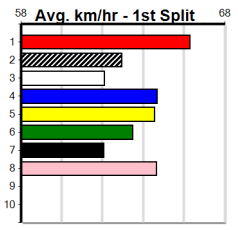

Ballarat

A1 SIGNAGE (1-3 WINS)

Distance: 390m, Race Type: Restricted Win, Total Prizemoney: $2,925
1st: $1,950, 2nd: $600, 3rd: $300, 4th: $75

11

9:48PM

(VIC time)

Watchdog Tips: **0** **0** **0** **0**

Bet: .

Form	Box	Weight	Dist	Track	Date	Time	BON	Margin	1st/2nd (Time)	PIR	Checked	Comment	W/R	Split 1	S/P	Grade