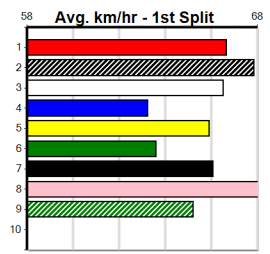

TOWN & COUNTRY LINE MARKING

Distance: 450m, Race Type: Mixed 4/5, Total Prizemoney: $3,360
1st: $2,250, 2nd: $690, 3rd: $345, 4th: $75

Watchdog Tips: [ ] [ ] [ ] [ ] [ ] [ ] [ ] [ ] [ ] [ ] Bet: [ ] [ ] [ ] [ ] [ ] [ ] [ ] [ ] [ ] [ ]

ASTON ZOOM [4]
BEBD Bitch Jan-22 Sire: FERNANDO BALE Dam: ZOOM OUT
Owner(s): R Borda
Trainer: Benjamin Magri (Avalon)
Winning Distances: < 300m (0) 300 - 399m (7) 400 - 499m (2) 500 - 599m (0) 600 - 699m (0) > 700m (0)
Winning Weights: 24.2(1) 24.4(2) 24.5(1) 24.6(3) 24.7(1) 24.9(1)
Box History table and Prize Best Starts table included.

FIFTY SHORT [5]
RBD Dog Nov-21 Sire: ORSON ALLEN Dam: SUMMER SKYE
Owner(s): K Turner
Trainer: Kevin Turner (Lara)
Winning Distances: < 300m (0) 300 - 399m (6) 400 - 499m (3) 500 - 599m (0) 600 - 699m (0) > 700m (0)
Winning Weights: 31.1(2) 31.2(4) 31.3(2) 31.4(1)
Box History table and Prize Best Starts table included.

RICKY BOBBY RIOT [4]
BE Dog Jul-20 Sire: FERNANDO BALE Dam: BLUE SKY RIOT
Owner(s): S Camden-Birmingham
Trainer: Colin Birmingham (Mount Mercer)
Winning Distances: < 300m (0) 300 - 399m (1) 400 - 499m (11) 500 - 599m (9) 600 - 699m (0) > 700m (0)
Winning Weights: 31.7(1) 31.8(5) 31.9(3) 32.0(4) 32.1(3) 32.2(1) 32.3(2) 32.4(1) 32.5(1)
Box History table and Prize Best Starts table included.

QUEEN GOLDSTEIN [5]
F Bitch Dec-20 Sire: BERNARDO Dam: ROLANDA HOOCH
Owner(s): BAG OF LOLLYS (SYN), L Cockerell, I Cockerell, M Dopper
Trainer: Lisa Cockerell (Buckley)
Winning Distances: < 300m (0) 300 - 399m (0) 400 - 499m (5) 500 - 599m (3) 600 - 699m (0) > 700m (0)
Winning Weights: 30.1(1) 30.9(1) 31.1(1) 31.4(1) 31.5(1) 31.8(1) 32.1(1) 32.2(1)
Box History table and Prize Best Starts table included.

PAW NICHOLLS (NSW)[5]
WRF Dog Aug-22 Sire: NEED MY MONEYNOW Dam: FORTUNA BALE
Owner(s): B Wheeler
Trainer: Samantha Grenfell (Anakie)
Winning Distances: < 300m (0) 300 - 399m (0) 400 - 499m (5) 500 - 599m (0) 600 - 699m (0) > 700m (0)
Winning Weights: 32.0(1) 32.5(1) 32.6(2) 33.0(1)
Box History table and Prize Best Starts table included.

1

2

3

4

5