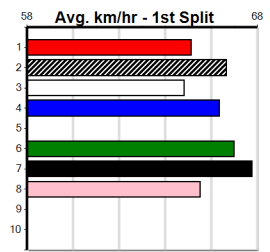

Ballarat
12
10:07PM
(VIC time)

TWO MORE RACES TO GO AFTER THIS

Distance: 390m, Race Type: Mixed 4/5, Total Prizemoney: $3,360
1st: $2,250, 2nd: $690, 3rd: $345, 4th: $75

Watchdog Tips: ☐ ☐ ☐ ☐ ☐ ☐

Bet: ☐

Form Box Wgt Dist Track Date Time BON Margin 1st/2nd (Time) PIR Checked Comment W/R Split 1 S/P Grade

1

WILD JAZZ [5]
BK Bitch Jan-22 Sire: SHIMA SHINE Dam: AMARA LUCY Trainer: Robert Conway (Bunyip)
Owner(s): B Alford
Winning Distances: < 300m (0) 300 - 399m (0) 400 - 499m (6) 500 - 599m (2) 600 - 699m (0) > 700m (0)
Winning Weights: 24.9(1) 25.0(1) 25.2(1) 25.3(3) 25.4(1) 26.1(1)

3rd (1)	25.5	450	BAL	R8	26-May-24	25.39	24.76	8.00L	HE SHINES (24.84)	M/343	.	.	.	6.65	$27.00	SH
2nd (1)	25.0	400	GEL	R11	01-Jun-24	22.72	22.41	1.00L	GLOW (22.66)	M/42	.	SW	.	8.55	$1.70	5
5th (8)	25.2	500	BEN	R1	07-Jun-24	28.56	27.68	4.25L	SOFIA RIOT (28.26)	S/666	.	.	.	6.78	$5.50	SH
2nd (8)	25.0	515	SAN	R12	13-Jun-24	29.96	29.38	1.5L	NEED YOU NOW (29.86)	M/5433	.	.	.	5.22	$3.90	5
3rd (8)	25.1	515	SAN	R3	20-Jun-24	30.13	29.15	4.75L	DAINTREE CHIEF (29.81)	S/6543	.	.	.	5.23	$5.40	5
7th (2)	25.5	525	MEP	R7	10-Jul-24	31.00	30.00	12.00	URANA JASMINE (30.19)	M/4546	.	.	.	5.16	$4.20	5
3rd (1)	25.3	525	MEA	R7	13-Jul-24	30.20	29.89	4.50L	ETHANOL WATER (29.89)	M/2223	.	.	.	5.12	$35.60	SH
2nd (1)	25.4	460	GEL	R5	16-Aug-24	26.03	25.44	1.00L	ASTON GOZO (25.96)	M/111	.	.	.	6.58	$4.10	5

Last 3 wins NOT included above

1st (3)	25.4	450	TRA	R6	23-Sep-23	24.96	24.96	5.50L	SHEA NATURAL (25.33)	M/111	.	.	.	6.51	$14.60	5
1st (3)	26.1	510	SLE	R8	03-Jan-24	28.85	28.85	3.5L	COULTER BALE (29.08)	M/111	.	.	.	9.02	$3.60	X45
1st (2)	25.3	435	SLE	R9	11-Feb-24	24.03	24.03	3.25L	ASHLEY HOOK (24.25)	Q/211	.	SW	.	5.05	$1.40	5

Box History

Bx	1st	2nd	3rd	4th	5th	6th	7th	8th
1	1	3	2					
2	2	2	1			1	1	1
3	3	2	1		2			
4	1		1					
5				1	2	2		1
6		1				1	1	1
7	1	1	1	1	1	1	1	1
8	1	2	1	1	1			1

Prize Best Starts Trk/Dts APM $37507.50 FSTD 45-8-11-7 0-0-0-0 7889