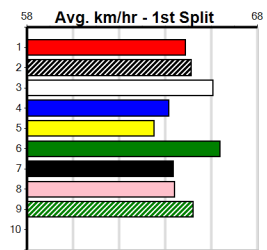

SOUTHERN SHEETMETAL

Distance: 450m, Race Type: Grade 5, Total Prizemoney: $2,925
1st: $1,950, 2nd: $600, 3rd: $300, 4th: $75

Watchdog Tips:

Bet:

Form Box Wgt Dist Track Date Time BON Margin 1st/2nd (Time) PIR Checked Comment W/R Split 1 S/P Grade

BELSAR [5] BK Bitch Apr-22 Sire: FERAL FRANKY Dam: ALL INN AVA Trainer: Lee Moore (Bagshot)
Winning Distances: < 300m (0) 300 - 399m (1) 400 - 499m (5) 500 - 599m (0) 600 - 699m (0) > 700m (0)
Winning Weights: 30.8(2) 30.9(1) 31.0(1) 31.1(1) 31.3(1)
5= (4) 30.8 425 BEN R7 30-Jun-24 24.20 23.61 4.00L ASTON GOZO (23.93) S/666 . . . . 6.66 $21.50 SH
3rd (1) 30.9 450 SHP R6 08-Jul-24 25.62 24.98 9.50L BERNIE BURROW (24.98) S/444 . . . . 6.74 $20.00 X45
3rd (7) 30.6 450 WBL R6 11-Jul-24 25.90 25.45 1.75L DON'T TELL SHELL (25.79) M/444 . . . . 6.85 $4.40 5
3rd (6) 30.7 450 WBL R6 18-Jul-24 25.70 25.28 3.25L ICE ICE BABY (25.48) S/533 . . . . 6.87 $9.30 5
6th (1) 31.3 450 SHP R8 22-Jul-24 25.42 24.95 3.75L GUNAI WIZARD (25.17) S/765 . . . . 6.78 $42.20 X45
1st (4) 31.0 390 SHP R10 10-Aug-24 22.30 22.14 3.00L ORIENTAL AURORA (22.51) S/31 . . . . 8.67 $1.50 5
4th (5) 31.2 410 HOR R10 19-Aug-24 23.70 22.84 7.00L NOCTILUCENT (23.25) M/35 . . . . 10.70 $6.80 5
2= (5) 31.3 450 BAL R7 04-Sep-24 25.70 25.40 0.75L DUCHESS GEORGIA (25.65) M/322 . . . . 6.81 $5.00 5
Last 3 wins NOT included above
1st (5) 31.3 485 HOR R5 16-Apr-24 27.70 27.48 2.25L HAD A MISCHIEF (27.86) M/441 . . . . 6.79 $2.50 X67
1st (8) 30.9 425 BEN R12 10-May-24 24.06 23.72 1.25L BLIMEY TEDDY (24.13) M/322 . . . . 6.62 $3.50 5
1st (6) 30.8 450 SHP R7 13-May-24 25.32 25.06 4.00L SOLITARY FLICKER (25.59) Q/111 . . . . 6.60 $3.80 5

Box History table for BELSAR [5] showing performance across various splits and prize details.

SHARAPOVA STAR [5] BE Bitch Dec-22 Sire: FERNANDO BLUEY Dam: MIDNIGHT SNOOZE Trainer: Jake Loverso (Little River)
Winning Distances: < 300m (0) 300 - 399m (1) 400 - 499m (2) 500 - 599m (0) 600 - 699m (0) > 700m (0)
Winning Weights: 25.2(1) 25.3(1) 25.6(1)
4th (8) 25.0 425 BEN R1 12-Jul-24 24.91 23.86 5.50L EVIE'S PROMISE (24.54) M/344 . . . . 6.67 $1.60 MH
1st (6) 25.2 450 BAL R1 17-Jul-24 25.85 25.28 1.25L LUNA MIKADO (25.94) M/542 . . . . 6.81 $2.50 M
7th (1) 25.2 525 MEA R2 27-Jul-24 31.56 30.09 15.00 CANYA JIVE (30.55) M/3666 . . . . 5.21 $7.20 7
1st (1) 25.6 400 GEL R9 02-Aug-24 22.54 22.54 6.00L WISE MOVE (22.94) Q/11 . . . . 8.38 $3.60 7
2nd (4) 25.5 525 MEP R11 07-Aug-24 30.50 29.93 3.75L PAW GRADY (30.25) M/1111 . . . . SW 5.20 $3.30 X67H
3rd (1) 25.7 390 BAL R10 14-Aug-24 22.42 21.94 7.00L I'M WHAT'S NEXT (21.94) M/33 . . . . SW 8.50 $2.20 RW
1st (3) 25.3 390 SHP R10 02-Sep-24 21.92 21.92 6.00L BARRETOS (22.32) Q/11 . . . . 8.40 $3.40 X67
Last 3 wins NOT included above

Box History table for SHARAPOVA STAR [5] showing performance across various splits and prize details.