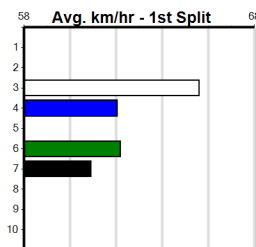

Winning Distances: < 300m (0) 300 - 399m (0) 400 - 499m (0) 500 - 599m (0) 600 - 699m (0) > 700m (0)

Winning Weights: Box History

GREYHOUND ADOPTION PROGRAM

3

6:58PM

(VIC time)

Distance: 390m, Race Type: Maiden, Total Prizemoney: \$2,535
1st: \$1,680, 2nd: \$520, 3rd: \$260, 4th: \$75