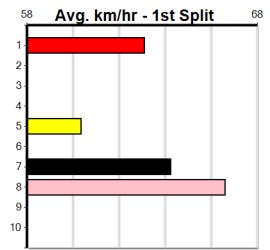

SJC CONCRETING

Distance: 390m, Race Type: Maiden, Total Prizemoney: $2,535
1st: $1,680, 2nd: $520, 3rd: $260, 4th: $75

Watchdog Tips:

Bet:

Form Box	Wgt	Dist	Track	Date	Time	BON	Margin	1st/2nd (Time)	PIR	Checked	Comment	WR	Split 1	S/P	Grade

1

SOLAR TESS [M]
BK Bitch Jan-23 Sire: GOOD ODDS HARADA Dam: JILLIBY CAZ
Owner(s): V Millington Trainer: Nathan Jenner (Mt Cole)
Winning Distances: < 300m (0) 300 - 399m (0) 400 - 499m (0) 500 - 599m (0) 600 - 699m (0) > 700m (0)
Winning Weights:
6th (2) 26.1 410 HOR R2 27-Aug-24 24.55 23.09 13.00 CRANK IT (23.69) M/65 10.94 $51.20 M
6th (1) 25.9 410 HOR R1 03-Sep-24 24.00 23.05 4.75L SUNTORY LISA (23.68) M/55 10.80 $20.00 M

Last 3 wins NOT included above

Box History

Bx	1st	2nd	3rd	4th	5th	6th	7th	8th
1						1		
2							1	
3								
4								
5								
6								
7								
8								
Prize Best						$0.00 FSH		
Starts						2-0-0-0		
Trk/Dts						0-0-0-0		
APM						0		

2

MINI SNOOZE [M]
BE Bitch Dec-22 Sire: FERNANDO BLUEY Dam: MIDNIGHT SNOOZE
Owner(s): J Loverso Trainer: Matthew Nash (Little River)
Winning Distances: < 300m (0) 300 - 399m (0) 400 - 499m (0) 500 - 599m (0) 600 - 699m (0) > 700m (0)
Winning Weights:
Last 3 wins NOT included above

Box History

Bx	1st	2nd	3rd	4th	5th	6th	7th	8th
1								
2								
3								
4								
5								
6								
7								
8								
Prize Best						$0 FSH		
Starts						0-0-0-0		
Trk/Dts						0-0-0-0		
APM						0		

3

*** VACANT BOX ***
Sire: Dam:
Owner(s): Trainer:
Winning Distances: < 300m (0) 300 - 399m (0) 400 - 499m (0) 500 - 599m (0) 600 - 699m (0) > 700m (0)
Winning Weights:
Box History

4

URANA UNO [M]
BK Bitch Mar-22 Sire: FERNANDO BALE Dam: THANKS CHERYL
Owner(s): S Mallia Trainer: Michelle Mallia (Avalon)
Winning Distances: < 300m (0) 300 - 399m (0) 400 - 499m (0) 500 - 599m (0) 600 - 699m (0) > 700m (0)
Winning Weights:
Last 3 wins NOT included above

Box History

Bx	1st	2nd	3rd	4th	5th	6th	7th	8th
1								
2								
3								
4								
5								
6								
7								
8								
Prize Best						$0 FSH		
Starts						0-0-0-0		
Trk/Dts						0-0-0-0		
APM						0		

5

ELPHIAS DOGE [M]
RF Dog Apr-22 Sire: BEAST UNLEASHED Dam: ARABELLA FIGG
Owner(s): BAG OF LOLLYS (SYN), L Cockerell, I Cockerell, M Dopper Trainer: Lisa Cockerell (Buckley)
Winning Distances: < 300m (0) 300 - 399m (0) 400 - 499m (0) 500 - 599m (0) 600 - 699m (0) > 700m (0)
Winning Weights:
5th (5) 36.6 400 GEL R2 26-Jul-24 23.44 22.39 9.00L MAC AND CHEESE (22.82) S/65 8.95 $8.60 M
5th (6) 36.9 390 BAL R1 31-Jul-24 23.02 22.17 9.00L PAW LILIBET (22.42) S/75 8.89 $8.20 MH
3rd (5) 37.5 400 GEL R1 09-Aug-24 23.41 22.43 6.00L DIVA ERADICATOR (23.00) M/53 8.70 $26.60 MH
4th (3) 37.5 460 GEL R9 16-Aug-24 27.06 25.44 12.00 PAW ALEXIS (26.28) M/334 6.85 $62.50 RW
2nd (2) 37.5 390 BAL R1 21-Aug-24 22.69 22.10 1.5L MORAINÉ HOPE (22.59) S/52 8.86 $3.50 M
6th (4) 38.1 460 GEL R2 03-Sep-24 26.85 25.99 6.50L RUNNING SINKER (26.40) S/655 7.26 $3.90 M

Last 3 wins NOT included above

Box History

Bx	1st	2nd	3rd	4th	5th	6th	7th	8th
1								
2		1						
3					1			
4							1	
5			1		1			
6						1		
7								
8								
Prize Best						$855.00		
Starts						22.69(2)-21/8/24		
Trk/Dts						6-0-1-1		
APM						2-0-1-0		
						803