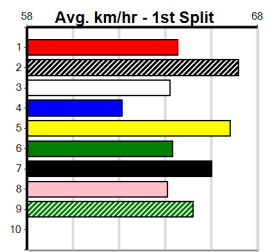

EUREKA CONCRETE

Distance: 450m, Race Type: Grade 5, Total Prizemoney: $2,925
1st: $1,950, 2nd: $600, 3rd: $300, 4th: $75

Watchdog Tips:

Bet:

Form Box Wgt Dist Track Date Time BON Margin 1st/2nd (Time) PIR Checked Comment W/R Split 1 S/P Grade

INTEX BALE (NSW)[5]
BK Bitch Nov-21 Sire: DYNA VILLA Dam: HADEEL BALE
Owner(s): B Wheeler
Trainer: Mark Delbridge (Balliang)
Winning Distances: < 300m (0) 300 - 399m (1) 400 - 499m (5) 500 - 599m (0) 600 - 699m (0) > 700m (0)
Winning Weights: 27.5(1) 27.6(3) 27.7(2)
Box History table and Prize Best Starts Trk/Dts APM

LADY JULIA [5]
F Bitch Apr-22 Sire: BERNARDO Dam: SHORE'S GIRL
Owner(s): T Sinnott
Trainer: Rebecca Gibbons (Avalon)
Winning Distances: < 300m (0) 300 - 399m (2) 400 - 499m (7) 500 - 599m (0) 600 - 699m (0) > 700m (0)
Winning Weights: 28.7(3) 28.9(1) 29.0(3) 29.3(1) 29.4(1)
Box History table and Prize Best Starts Trk/Dts APM

DJANGO MASKIELL [5]
BK Dog Sep-20 Sire: ZAMBORA BROCKIE Dam: MIX OFF HARMONY
Owner(s): J Maskiell
Trainer: Ashleigh Fry (Haddon)
Winning Distances: < 300m (0) 300 - 399m (4) 400 - 499m (10) 500 - 599m (6) 600 - 699m (0) > 700m (0)
Winning Weights: 31.8(1) 32.0(1) 32.9(1) 33.0(1) 33.1(2) 33.4(2) 33.5(4) 33.6(2) 33.7(1) 33.9(3) 34.0(1) 34.2(1)
Box History table and Prize Best Starts Trk/Dts APM

OPRAH BALE (NSW)[5]
RBD Dog Mar-22 Sire: KONOMI Dam: WENDALIN BALE
Owner(s): T Kennedy-harris
Trainer: Tammy Kennedy-harris (Devon M)
Winning Distances: < 300m (0) 300 - 399m (0) 400 - 499m (4) 500 - 599m (1) 600 - 699m (0) > 700m (0)
Winning Weights: 31.2(1) 31.5(2) 31.9(1) 32.4(1)
Box History table and Prize Best Starts Trk/Dts APM

TOMIDA [5]
BK Dog Jan-20 Sire: MY REDEEMER Dam: SUMMER NIGHTS
Owner(s): EBAYER PLUM (SYN), D Plumridge, M Ebeyer, T Sando, R Stock, A Stock
Trainer: Jennifer Thorpe (Arthurs Creek)
Winning Distances: < 300m (0) 300 - 399m (0) 400 - 499m (4) 500 - 599m (3) 600 - 699m (0) > 700m (0)
Winning Weights: 32.1(1) 32.2(2) 32.3(2) 33.2(1) 33.4(1)
Box History table and Prize Best Starts Trk/Dts APM