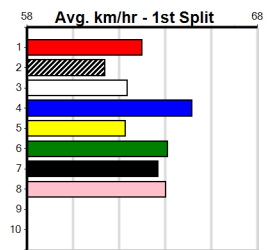

Ballarat

5

7:40PM

(VIC time)

TUDOR ELECTRICAL (1-3 WINS)

Distance: 450m, Race Type: Restricted Win, Total Prizemoney: $2,925
1st: $1,950, 2nd: $600, 3rd: $300, 4th: $75

Watchdog Tips:

Bet:

Form	Box	Wgt	Dist	Track	Date	Time	BON	Margin	1st/2nd (Time)	PIR	Checked	Comment	WR	Split 1	S/P	Grade

1

WORLD WAR [7]
BK Dog Apr-22 Sire: GET IT GIZMO Dam: WONDERFUL WORLD
Owner(s): N De la roche Trainer: Kayla Cottrell (Pearcedale)
Winning Distances: < 300m (0) 300 - 399m (1) 400 - 499m (0) 500 - 599m (0) 600 - 699m (0) > 700m (0)
Winning Weights: 29.1(1)

1st	2nd	3rd	4th	5th	6th	7th	8th					
1st (6)	29.1	390	SHP	R2	12-Aug-24	22.12	22.05	11.00 NO IRON TEAM (22.87)	M/21	SW	6.70	$1.60 M
7th (4)	29.0	460	WGL	R4	27-Aug-24	26.94	26.16	6.50L XOEL BALE (26.48)	M/878		6.85	$3.10 X67H
2nd (1)	29.0	460	GEL	R7	31-Aug-24	25.91	25.63	4.00L PIEBALD (25.63)	M/222		6.69	$2.50 X67
2nd (8)	29.1	460	WGL	R3	06-Sep-24	26.49	26.04	4.25L RATTLE AND BANG (26.21)	M/333		6.64	$1.70 X67

Last 3 wins NOT included above

Box History

Bx	1st	2nd	3rd	4th	5th	6th	7th	8th
1	1							
2								
3								
4								
5								
6	1							
7								
8								

Prize								$2880.00
Best								FSH
Starts								4-1-2-0
Trk/Dts								0-0-0-0
APM								2880

2

LUNA'S GIRL [7]
BK Bitch Sep-22 Sire: FERAL FRANKY Dam: LADY PANDORA
Owner(s): J Borg Trainer: George Borg (Maryborough)
Winning Distances: < 300m (0) 300 - 399m (0) 400 - 499m (1) 500 - 599m (0) 600 - 699m (0) > 700m (0)
Winning Weights: 30.1(1)

1st	2nd	3rd	4th	5th	6th	7th	8th					
5th (6)	29.6	425	BEN	R4	12-Jul-24	25.06	23.86	10.00 DYNAMITE DOUG (24.38)	M/655		6.87	$11.60 MH
2nd (6)	29.7	425	BEN	R1	19-Jul-24	24.69	23.78	1.75L DERNANCOURT (24.57)	Q/433		6.79	$11.00 M
3rd (2)	30.1	450	BAL	R2	24-Jul-24	25.83	25.21	5.50L ASTON BAMFORD (25.46)	M/444		6.90	$5.20 M
1st (1)	30.1	450	BAL	R1	28-Jul-24	25.98	25.57	3.25L ASTON TYPHOON (26.21)	M/122		6.71	$1.40 T3-M

Last 3 wins NOT included above

Box History

Bx	1st	2nd	3rd	4th	5th	6th	7th	8th
1	1							
2								
3								
4								
5								
6	1							
7								
8								

Prize								$1780.00
Best								25.83(2)-24/7/24
Starts								4-1-1-1
Trk/Dts								2-1-0-1
APM								1424

3

GO PIKACHU [7]
F Dog Jan-23 Sire: BERNARDO Dam: SLINGSHOT GYPSY
Owner(s): J Ferguson Trainer: Daniel Gibbons (Avalon)
Winning Distances: < 300m (0) 300 - 399m (0) 400 - 499m (1) 500 - 599m (0) 600 - 699m (0) > 700m (0)
Winning Weights: 32.1(1)

1st	2nd	3rd	4th	5th	6th	7th	8th					
1st (1)	32.1	460	GEL	R2	23-Aug-24	26.43	25.80	1.5L ZERO MONSTER (26.52)	M/111		6.64	$11.80 M
4th (4)	32.3	450	BAL	R9	04-Sep-24	25.95	25.40	5.50L PAW VERNON (25.57)	S/554		6.84	$8.60 X67

Last 3 wins NOT included above

Box History

Bx	1st	2nd	3rd	4th	5th	6th	7th	8th
1	1							
2								
3								
4								
5								
6								
7								
8								

Prize								$1755.00
Best								25.95(4)-4/9/24
Starts								2-1-0-0
Trk/Dts								1-0-0-0
APM								1755