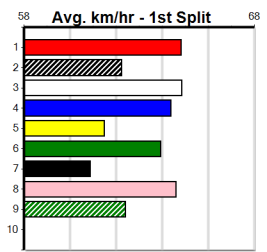

***** NO RESERVE *****

Sire: Dam: Trainer:

Owner(s):
 Winning Distances: < 300m (0) 300 - 399m (0) 400 - 499m (0) 500 - 599m (0) 600 - 699m (0) > 700m (0)
 Winning Weights:

Box History

SPORTSBET HT1

Distance: 390m, Race Type: Mixed 6/7 Heat, Total Prizemoney: \$2,925
1st: \$1,950, 2nd: \$600, 3rd: \$300, 4th: \$75