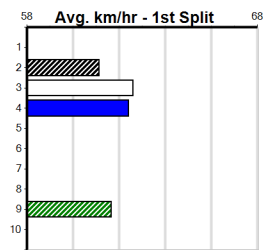

TOWN & COUNTRY LINE MARKING

Distance: 450m, Race Type: Maiden, Total Prizemoney: $2,535
1st: $1,680, 2nd: $520, 3rd: $260, 4th: $75

Watchdog Tips: ☐ ☐ ☐ ☐ ☐ Bet:

Form Box	Wgt	Dist	Track	Date	Time	BON	Margin	1st/2nd (Time)	PIR	Checked	Comment	WR	Split 1	S/P	Grade

1

BOGGY PUB [M]
BK Dog Feb-23 Sire: KOBLENZ Dam: MEPUNGA GEM
Owner(s): T Keogh Trainer: Michelle Mallia (Avalon)
Winning Distances: < 300m (0) 300 - 399m (0) 400 - 499m (0) 500 - 599m (0) 600 - 699m (0) > 700m (0)
Winning Weights:

Bx	1st	2nd	3rd	4th	5th	6th	7th	8th
1								
2								
3								
4								
5								
6								
7								
8								

Last 3 wins NOT included above

Prize Best	$0
Starts	0-0-0-0
Trk/Dts	0-0-0-0
APM	0

2

PAW NITRO (NSW)[M]
BD Dog Jan-23 Sire: BERNARDO Dam: DYNA GARNER
Owner(s): B Wheeler Trainer: Mark Delbridge (Balliang)
Winning Distances: < 300m (0) 300 - 399m (0) 400 - 499m (0) 500 - 599m (0) 600 - 699m (0) > 700m (0)
Winning Weights:

Bx	1st	2nd	3rd	4th	5th	6th	7th	8th
1	1							
2		2						
3								
4	1		1		1			
5			1					
6		1						
7			1					
8				1				

Last 3 wins NOT included above

Prize Best	$2750.00
Starts	25.72(2)-14/8/24
Trk/Dts	10-0-3-4
APM	2527

3

CHIEF REAPER [M]
BK Dog Nov-22 Sire: ASTON RUPEE Dam: MEPUNGA BELLA
Owner(s): G Farrugia Trainer: Mark Johnson (Ross Creek)
Winning Distances: < 300m (0) 300 - 399m (0) 400 - 499m (0) 500 - 599m (0) 600 - 699m (0) > 700m (0)
Winning Weights:

Bx	1st	2nd	3rd	4th	5th	6th	7th	8th
1								
2					1			
3								
4								
5								
6								
7								
8								

Last 3 wins NOT included above

Prize Best	$0.00
Starts	1-0-0-0
Trk/Dts	0-0-0-0
APM	0

4

NO DANGER RANGER (NSW)
BK Dog Apr-22 Sire: MY BRO FABIO Dam: SALDANA
Owner(s): L Desmond Trainer: Colin Bermingham (Mount Mercer)
Winning Distances: < 300m (0) 300 - 399m (0) 400 - 499m (0) 500 - 599m (0) 600 - 699m (0) > 700m (0)
Winning Weights:

Bx	1st	2nd	3rd	4th	5th	6th	7th	8th
1								
2								
3								
4								
5								
6							1	
7								
8								

Last 3 wins NOT included above

Prize Best	$0.00
Starts	1-0-0-0
Trk/Dts	0-0-0-0
APM	0

5

JILL'S JULIETTE [M]
BK Bitch Feb-23 Sire: ASTON RUPEE Dam: UP HILL JILL
Owner(s): R Geall Trainer: David Geall (Lara)
Winning Distances: < 300m (0) 300 - 399m (0) 400 - 499m (0) 500 - 599m (0) 600 - 699m (0) > 700m (0)
Winning Weights:

Bx	1st	2nd	3rd	4th	5th	6th	7th	8th
1								
2								
3								
4								
5								
6								
7								
8								

Last 3 wins NOT included above

Prize Best	$0
Starts	0-0-0-0
Trk/Dts	0-0-0-0
APM	0