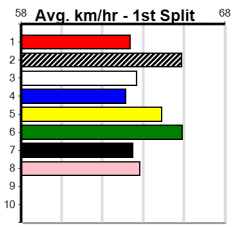

DOWNLOAD THE WATCHDOG APP

Distance: 515m, Race Type: Grade 5, Total Prizemoney: $8,785
1st: $5,900, 2nd: $1,820, 3rd: $915, 4th: $150

11

9:54PM
(VIC time)

Watchdog Tips: **0** **0** **0** **0** Bet: .