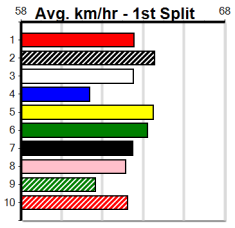

SPORTSBET FINAL (1-6 WINS)

Distance: 595m, Race Type: Restricted Win Final, Total Prizemoney: $10,375
1st: $7,000, 2nd: $2,150, 3rd: $1,075, 4th: $150

7

8:19PM
(VIC time)

Watchdog Tips: **0 0 0 0** Bet: **0**