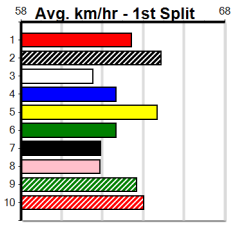

SALE TO SANDOWN PARK FINAL (1-4 WIN

Distance: 515m, Race Type: Restricted Win Final, Total Prizemoney: $9,055
1st: $6,100, 2nd: $1,870, 3rd: $935, 4th: $150

5
7:34PM
(VIC time)

Watchdog Tips: **0 0 0 0** Bet: **0**