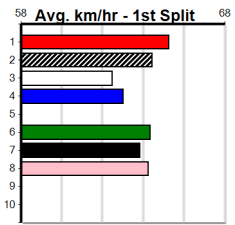

GREYHOUNDS ENTERTAINMENT

Distance: 515m, Race Type: Mixed 6/7, Total Prizemoney: $8,785
1st: $5,900, 2nd: $1,820, 3rd: $915, 4th: $150

2

6:32PM

(VIC time)

Watchdog Tips:

0 0 0 0

Bet:

Form Box Weight Dist Track Date Time BON Margin 1st/2nd (Time) PIR Checked Comment W/R Split 1 S/P Grade

1 PAW MANTRA (NSW)[6]
RF D Nov-22 FERNANDO BALE QUINTANA BALE
Trainer: Mark Delbridge (Balliang)
2nd (8) 29.8 450 SHP R2 19-Aug-24 25.34 24.90 1.5LSOLO MAN (25.25) Q/222 . . . 6.65 $2.50 M
1st (7) 30.0 425 BEN R2 23-Aug-24 23.83 23.83 8.00LPAW VERNON (24.36) Q/111 . . . 6.58 $1.70 M
1st (4) 30.2 515 SAN R1 29-Aug-24 29.83 29.13 3.00LGALLOPING RED (30.04) Q/2111 . . . 5.12 $2.00 7
6th (3) 30.3 515 SAN R2 05-Sep-24 30.42 29.33 12.00LFILL YOUR BOOTS (29.61) Q/2334 . V0 . 5.25 $4.70 6G
Owner(s): B Wheeler

Winning Boxes

1	2	3	4	5	6	7	8
				1			
Prize							
Best							
Starts							
Trk/Dst							
APM							

2 CLASSIC GREY [6]
BE D Mar-22 FERNANDO BALE MOMBASA
Trainer: Gregory Guy (Huntly)
7th (5) 32.6 500 BEN R4 10-May-24 28.98 27.90 16.00LFERGUS ZULU (27.90) M/167 . . . 6.62 $21.50 X67H
2nd (4) 31.7 595 SAP R7 19-Aug-24 34.91 34.53 0.50LSINGLE LADIES (34.88) M/3333 . . . 9.55 $3.50 RW
2nd (3) 32.1 595 SAP R4 26-Aug-24 34.52 33.98 2.25LMISTY BLUE (34.37) Q/1111 . . . 9.19 $4.10 RW
6th (8) 31.5 525 MEP R10 04-Sep-24 31.36 30.09 15.00LVISTA CADMIUM (30.37) M/1476 . . . 5.18 $6.30 X67H
Owner(s): G Guy

Winning Boxes

1	2	3	4	5	6	7	8
	2						
Prize							
Best							
Starts							
Trk/Dst							
APM							

3 THESTRAL [6]
BK D Apr-22 BEAST UNLEASHED ARABELLA FIGG
Trainer: Lisa Cockerell (Buckley)
1st (6) 39.9 460 GEL R3 20-Aug-24 25.81 25.81 0.25LHOT SAKI (25.82) M/543 . . . 6.73 $5.90 7
4th (7) 39.7 595 SAP R4 26-Aug-24 34.82 33.98 6.50LMISTY BLUE (34.37) S/5544 . . . 9.52 $3.50 RW
4th (4) 39.9 515 SAN R2 29-Aug-24 30.07 29.13 7.50LGO MICKY (29.55) M/5554 . . . 5.32 $23.10 6G
2nd (3) 39.8 595 SAN R5 05-Sep-24 35.18 34.37 5.00LBLACK THUMB (34.83) S/5442 . . . 9.58 $10.50 RW
Owner(s): BAG OF LOLLYS (SYN), L Cockerell, I Cockerell, M Dopfer

Winning Boxes

1	2	3	4	5	6	7	8
						1	1
Prize							
Best							
Starts							
Trk/Dst							
APM							

4 DAINTREE ASTER [6]
BK B Oct-22 FERAL FRANKY WHISTLING BULLET
Trainer: Ben Joske (Yinnar South)
6th (5) 26.6 400 WGL R3 13-Aug-24 23.36 22.43 11.00LMYSTERY TERMS (22.64) M/65 . . W 8.73 $32.80 7
3rd (4) 26.6 515 SAP R2 19-Aug-24 30.02 29.31 8.50LPAW EARNEST (29.45) M/2333 . . . 5.14 $56.30 RW
1st (4) 26.3 435 SLE R4 28-Aug-24 24.42 24.42 13.00LVIENNA GOLD (25.26) Q/111 . SW . 5.22 $3.70 X67
4th (4) 26.4 525 MEP R11 04-Sep-24 30.63 30.09 5.50LBEGGIN' (30.27) M/5554 . . . 5.20 $3.00 X67H
Owner(s): LUCKY ELEVEN (SYN), K Joske, G Joske

Winning Boxes

1	2	3	4	5	6	7	8
							1
Prize							
Best							
Starts							
Trk/Dst							
APM							

5 *** VACANT BOX ***
Trainer:
Owner(s):

Winning Boxes

1	2	3	4	5	6	7	8
Prize							
Best							
Starts							
Trk/Dst							
APM