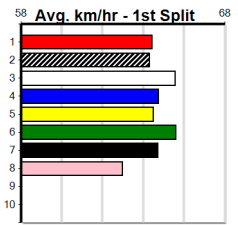

10 * NO RESERVE *****
 Trainer:
 Owner(s):

1	2	3	4	5	6	7	8
Prize							
Best							
Starts							
Trk/Dst							
APM							

TOONGABBIE LODGE

Distance: 515m, Race Type: Grade 5, Total Prizemoney: \$8,785
1st: \$5,900, 2nd: \$1,820, 3rd: \$915, 4th: \$150