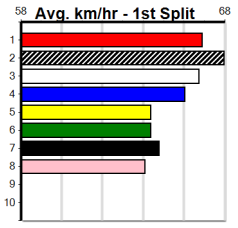

MOND WINDOWS & DOORS

Distance: 515m, Race Type: Grade 5, Total Prizemoney: $8,785
1st: $5,900, 2nd: $1,820, 3rd: $915, 4th: $150

4

7:13PM

(VIC time)

Watchdog Tips: **0 0 0 0** Bet: **0**