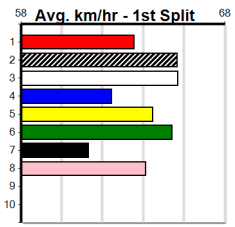

HARD STYLE RICO AT STUD

Distance: 515m, Race Type: Grade 5, Total Prizemoney: $8,785
1st: $5,900, 2nd: $1,820, 3rd: $915, 4th: $150

10

9:29PM
(VIC time)

Watchdog Tips: **0 0 0 0** Bet: **0**