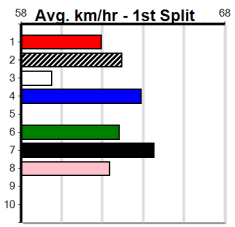

Distance: 515m, Race Type: Grade 7, Total Prizemoney: $8,785
1st: $5,900, 2nd: $1,820, 3rd: $915, 4th: $150

1

6:12PM
(VIC time)

Watchdog Tips: **0 0 0 0** Bet: .