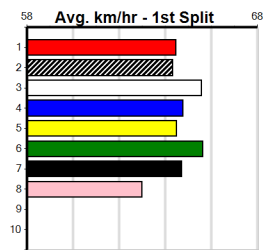

TOONGABBIE LODGE

Distance: 515m, Race Type: Grade 5, Total Prizemoney: $8,785
1st: $5,900, 2nd: $1,820, 3rd: $915, 4th: $150

Watchdog Tips:

Bet:

Table with columns: Form Box, Wgt, Dist, Track, Date, Time, BON, Margin, 1st/2nd (Time), PIR, Checked, Comment, W/R, Split 1, S/P, Grade

BLUE KERMARO (NSW)[5]
BE Dog Apr-22 Sire: BARCIA BALE Dam: KERMARO
Owner(s): B Peart
Trainer: Joshua Formosa (Anakie)
Winning Distances: < 300m (0) 300 - 399m (0) 400 - 499m (1) 500 - 599m (4) 600 - 699m (0) > 700m (0)
Winning Weights: 32.3(1) 32.6(3) 32.8(1)
Box History table and Prize Best Starts Trk/Dts APM

HE SHINES [5]
BK Dog Jan-22 Sire: SHIMA SHINE Dam: AMARA LUCY
Owner(s): G Connell
Trainer: David Kerr (Caldermeade)
Winning Distances: < 300m (0) 300 - 399m (0) 400 - 499m (6) 500 - 599m (1) 600 - 699m (0) > 700m (0)
Winning Weights: 31.2(1) 32.1(1) 32.4(2) 32.7(1) 32.8(2)
Box History table and Prize Best Starts Trk/Dts APM

MAGIC DARK STAR [5]
BK Bitch Jan-22 Sire: FABREGAS Dam: TAPESTRY TEARS
Owner(s): Magical Speed (SYN), T Johnson, E Scott, L Scott
Trainer: Greg Johnson (Point Cook)
Winning Distances: < 300m (0) 300 - 399m (0) 400 - 499m (4) 500 - 599m (1) 600 - 699m (0) > 700m (0)
Winning Weights: 26.6(1) 27.0(1) 27.1(2) 27.2(1)
Box History table and Prize Best Starts Trk/Dts APM

BIG BUCKETS [5]
BD Dog Nov-21 Sire: NEED MY MONEYNOW Dam: KASREYN
Owner(s): Big Buckets (SYN), G James, F Mastropasqua
Trainer: Nicole Cachia (Anakie)
Winning Distances: < 300m (0) 300 - 399m (0) 400 - 499m (3) 500 - 599m (0) 600 - 699m (0) > 700m (0)
Winning Weights: 30.5(1) 31.4(1) 31.6(1)
Box History table and Prize Best Starts Trk/Dts APM

UTRILLO BALE (NSW)[5]
BD Bitch May-22 Sire: CHRISTO BALE Dam: HELGA BALE
Owner(s): B Wheeler
Trainer: Samantha Grenfell (Anakie)
Winning Distances: < 300m (0) 300 - 399m (0) 400 - 499m (2) 500 - 599m (4) 600 - 699m (0) > 700m (0)
Winning Weights: 26.9(1) 27.1(1) 27.3(1) 27.4(1) 28.0(1) 28.1(1)
Box History table and Prize Best Starts Trk/Dts APM