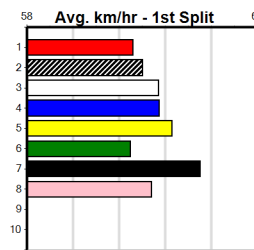

Watchdog Tips:

Bet:

Form Box	Wgt	Dist	Track	Date	Time	BON	Margin	1st/2nd (Time)	PIR	Checked	Comment	WR	Split 1	S/P	Grade

JENNA [5]
BK Bitch Jul-20 Sire: AUSSIE INFRARED Dam: MIRIAM
Owner(s): J Gill Trainer: Jennifer Gill (Darriman)
Winning Distances: < 300m (0) 300 - 399m (1) 400 - 499m (4) 500 - 599m (0) 600 - 699m (0) > 700m (0)
Winning Weights: 28.4(2) 28.7(1) 29.6(1) 31.0(1)

3rd (5)	31.0	395	TRA	R5	10-Jul-24	22.63	22.23	2.00L LINDENOW GRACE (22.49)	M/5544	.	.	.	3.85	$14.20	5
2nd (3)	31.0	450	TRA	R6	15-Jul-24	25.88	25.87	0.25L POLAR TEDDY (25.87)	M/311	.	.	.	6.95	$15.00	T3-5
1st (7)	31.0	435	SLE	R12	21-Jul-24	24.84	24.29	11.00 BLUE CHASER (25.60)	M/211	.	.	.	5.44	$4.90	5
8th (3)	30.8	510	SLE	R5	28-Jul-24	29.86	28.91	13.00 COLLINDA AIR (29.00)	M/878	.	.	.	9.69	$12.80	5
7th (3)	30.8	435	SLE	R6	07-Aug-24	25.38	24.38	12.00 EXALTED (24.60)	M/477	.	.	.	5.35	$101.90	X34
7th (3)	30.8	435	SLE	R5	18-Aug-24	25.60	24.18	18.00 WINKING WILLIE (24.36)	M/477	.	VO	.	5.33	$91.10	X45
4th (6)	30.2	435	SLE	R11	01-Sep-24	24.87	24.45	2.25L SMOOTH COLLINDA (24.73)	M/454	.	.	.	5.39	$24.90	5
3rd (5)	30.0	435	SLE	R10	04-Sep-24	24.90	24.62	3.00L AUSSIE CAN FLY (24.70)	M/465	.	.	.	5.33	$12.40	T3-5

Last 3 wins NOT included above

1st (1)	28.4	395	TRA	R4	12-Jun-23	22.55	22.31	2.00L BE A CHARACTER (22.68)	M/211	.	SW	.	3.76	$1.60	T3-7
1st (6)	28.4	450	TRA	R5	15-Jun-23	25.69	25.49	2.50L YOU'RE IN LUCK (25.86)	Q/111	.	.	.	6.65	$3.90	X67
1st (1)	28.7	460	WGL	R5	13-Aug-23	26.04	25.51	2.75L MISTY AMY (26.22)	M/111	.	.	.	6.50	$4.10	5

Box History

Bx	1st	2nd	3rd	4th	5th	6th	7th	8th
1	2	1				2		
2	2							3
3	2		3	1	3	2	1	
4				1				1
5			6			2		
6	1	2		4	1			
7	1	2	1	1	3			
8	1			1	1			

Prize Best Starts Trk/Dts APM: $14425.63 FSH 50-5-9-6 0-0-0-0 3366