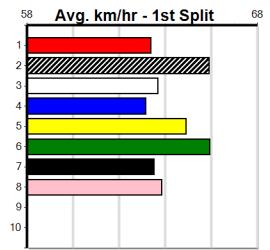

DOWNLOAD THE WATCHDOG APP

Distance: 515m, Race Type: Grade 5, Total Prizemoney: \$8,785
1st: \$5,900, 2nd: \$1,820, 3rd: \$915, 4th: \$150

Watchdog Tips:

Bet:

Table with columns: Form Box, Wgt, Dist, Track, Date, Time, BON, Margin, 1st/2nd (Time), PIR, Checked, Comment, WR, Split 1, S/P, Grade