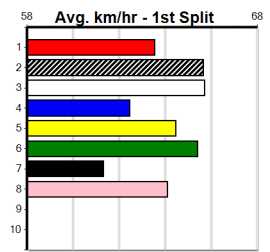

Sire: Dam: Trainer:

Owner(s):

Winning Distances: < 300m (0) 300 - 399m (0) 400 - 499m (0) 500 - 599m (0) 600 - 699m (0) > 700m (0)

Winning Weights: Box History

HARD STYLE RICO AT STUD

Distance: 515m, Race Type: Grade 5, Total Prizemoney: \$8,785
1st: \$5,900, 2nd: \$1,820, 3rd: \$915, 4th: \$150