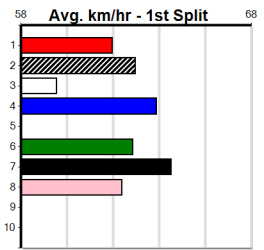

Track Record:

Distance	Time	Greyhound	Date Set
515m	28.790	ASTON RUPEE	09-Sep-21
595m	33.562	COLLINDA PATTY	15-Aug-21
715m	41.157	HERE'S TEARS	30-Jan-20

Sandown

1

6:12PM

(VIC time)

Distance: 515m, Race Type: Grade 7, Total Prizemoney: \$8,785
1st: \$5,900, 2nd: \$1,820, 3rd: \$915, 4th: \$150