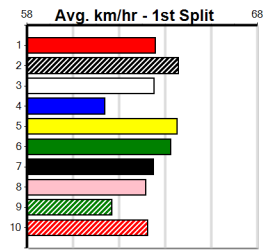

SPORTSBET FINAL (1-6 WINS)

7

8:19PM

(VIC time)

Distance: 595m, Race Type: Restricted Win Final, Total Prizemoney: $10,375
1st: $7,000, 2nd: $2,150, 3rd: $1,075, 4th: $150

Watchdog Tips:

Bet:

Form	Box	Wgt	Dist	Track	Date	Time	BON	Margin	1st/2nd (Time)	PIR	Checked	Comment	WR	Split 1	S/P	Grade

LYON BALE (NSW)[5]

F Dog Mar-22 Sire: FERNANDO BALE Dam: ALERA BALE Trainer: Samantha Grenfell (Anakie)

Owner(s): B Wheeler
Winning Distances: < 300m (0) 300 - 399m (0) 400 - 499m (3) 500 - 599m (0) 600 - 699m (0) > 700m (0)
Winning Weights: 33.0(1) 33.2(1) 33.7(1)

5th (7)	34.4	520	GEL	R9	12-Jul-24	30.41	30.05	5.50L	MAGIC MUFFIN (30.05)	S/4665	.	.	.	5.56	$22.60	5
6th (4)	34.1	485	HOR	R5	16-Jul-24	27.75	27.38	4.75L	JED'S MEMORY (27.43)	S/766	.	.	.	6.96	$7.80	RW
2nd (4)	33.9	515	SAP	R6	22-Jul-24	30.16	29.48	1.25L	BILLY INTENTION (30.09)	M/8442	.	.	.	5.40	$8.30	5
5th (1)	34.5	400	WGL	R10	06-Aug-24	23.09	22.37	2.75L	ZORBAS BALE (22.91)	M/55	.	.	.	8.61	$8.10	5
5th (6)	34.6	525	MEP	R10	14-Aug-24	30.75	29.83	8.00L	PAW BRADLEY (30.20)	M/8776	.	.	.	5.33	$27.80	RW
2nd (1)	34.6	485	HOR	R5	19-Aug-24	27.67	27.33	4.00L	GRAY ELLIOT (27.40)	S/545	.	.	.	6.85	$3.00	5
7th (1)	34.4	715	SAP	R5	26-Aug-24	43.05	42.22	12.00	CANYA STRIKER (42.22)	Q/1136	.	SW	.	6.10	$12.30	RW
3rd (3)	34.7	595	SAP	R6	02-Sep-24	35.08	34.61	2.00L	PAW OCTAVIA (34.95)	M/5423	.	.	.	9.57	$18.10	RWH

Last 3 wins NOT included above

1st (3)	33.0	450	BAL	R3	22-Apr-24	25.91	25.46	0.05L	STAR BRIE (25.92)	M/566	.	.	W	6.96	$10.30	T3-M
1st (1)	33.2	450	BAL	R3	29-Apr-24	25.50	25.50	2.00L	BUN QUAKE (25.64)	M/112	.	.	.	6.70	$4.40	T3-7
1st (8)	33.7	450	BAL	R6	27-May-24	25.66	25.38	2.25L	DEEP PURPLE (25.82)	S/632	.	.	W	6.87	$2.30	SH

Box History

Bx	1st	2nd	3rd	4th	5th	6th	7th	8th
1	1	1						
2			1		2			1
3	1		1			1		
4		1						
5		1			1			2
6	1					1	2	1
7	1				2			
8	1	1		1	1			

Prize Best Starts Trk/Dts APM

Prize	$8230.00
Best Starts	34.76(7)-13/5/24
Trk/Dts	28-3-6-2
APM	5-0-2-1
APM	4924