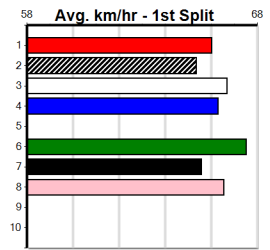

Watchdog Tips:

Bet:

Table with columns: Form Box, Wgt, Dist, Track, Date, Time, BON, Margin, 1st/2nd (Time), PIR, Checked, Comment, WR, Split 1, S/P, Grade

NICKI WHOOP [5]
BK Bitch Sep-20
Sire: HOSTILE Dam: QUICK SUCCESSION
Owner(s): TO THE MAX SYNDICATE (SYN), A Honan, A Clayton, T Honan, J Clayton
Trainer: Darren Beasley (Footscray West)
Winning Distances: < 300m (0) 300 - 399m (0) 400 - 499m (7) 500 - 599m (2) 600 - 699m (2) > 700m (0)
Winning Weights: 26.7(2) 26.9(1) 27.3(1) 27.4(1) 27.7(1) 27.9(1) 28.0(1) 28.7(1) 28.8(2)
Box History table and Prize Best Starts table included.

DENISON FRISBY [5]
BK Dog Sep-21
Sire: MEPUNGA BLAZER Dam: ARABELLA FIGG
Owner(s): BAG OF LOLLYS (SYN), L Cockerell, I Cockerell, M Dopper
Trainer: Ian Cockerell (Buckley)
Winning Distances: < 300m (0) 300 - 399m (0) 400 - 499m (1) 500 - 599m (4) 600 - 699m (0) > 700m (0)
Winning Weights: 36.4(1) 36.9(2) 37.3(1) 37.6(1)
Box History table and Prize Best Starts table included.

SUNNYSIDE JO [5]
RBD Bitch Jan-21
Sire: MY REDEEMER Dam: MINTER BEE
Owner(s): P Connell
Trainer: David Kerr (Caldermeade)
Winning Distances: < 300m (0) 300 - 399m (0) 400 - 499m (6) 500 - 599m (9) 600 - 699m (3) > 700m (3)
Winning Weights: 26.5(1) 26.6(2) 26.7(1) 26.8(5) 26.9(2) 27.1(1) 27.3(4) 27.4(2) 27.5(2) 27.8(1)
Box History table and Prize Best Starts table included.

LAKEVIEW NOLA [4]
WF Bitch Sep-21
Sire: FERNANDO BALE Dam: LAKEVIEW GRACE
Owner(s): Lakeview kennels (SYN), L Whelan, M Whelan, P Whelan
Trainer: Harley Whelan (Metung)
Winning Distances: < 300m (0) 300 - 399m (0) 400 - 499m (1) 500 - 599m (3) 600 - 699m (1) > 700m (0)
Winning Weights: 26.7(2) 27.1(2) 27.2(1)
Box History table and Prize Best Starts table included.

*** VACANT BOX ***
Sire: Dam:
Owner(s):
Trainer:
Winning Distances: < 300m (0) 300 - 399m (0) 400 - 499m (0) 500 - 599m (0) 600 - 699m (0) > 700m (0)
Winning Weights:
Box History

1

2

3

4

5