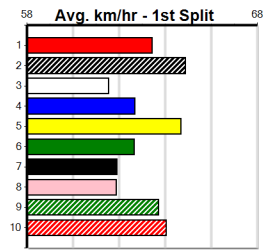

Prize Best Starts Trk/Dts APM: \$76433.57, 29.64(1)-29/6/23, 88-11-17-12, 31-3-8-3, 14597

SALE TO SANDOWN PARK FINAL (1-4 WINS)

Distance: 515m, Race Type: Restricted Win Final, Total Prizemoney: \$9,055
1st: \$6,100, 2nd: \$1,870, 3rd: \$935, 4th: \$150