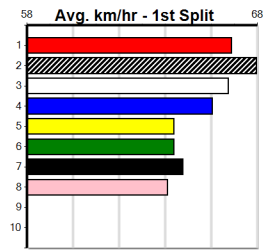

MOND WINDOWS & DOORS

4

7:13PM

(VIC time)

Distance: 515m, Race Type: Grade 5, Total Prizemoney: $8,785
1st: $5,900, 2nd: $1,820, 3rd: $915, 4th: $150

Watchdog Tips: ☐ ☐ ☐ ☐ ☐

Bet:

Form Box	Wgt	Dist	Track	Date	Time	BON	Margin	1st/2nd (Time)	PIR	Checked	Comment	WR	Split 1	S/P	Grade

ROCK ME ROCCO [5]

BK Dog Oct-20 **Sire: BARCIA BALE** **Dam: DORA'S HAND**

Owner(s): R Haines
Winning Distances: < 300m (0) 300 - 399m (0) 400 - 499m (1) 500 - 599m (12) 600 - 699m (1) > 700m (0)
Winning Weights: 30.8(2) 31.3(1) 31.5(1) 31.7(1) 31.8(1) 31.9(2) 32.2(2) 32.3(2) 32.7(2)

1st (2)	32.7	595	SAN	R7	04-Jul-24	34.23	33.96	4.25L DEWANA FERNANDO (34.52)	Q/1111				9.19	$7.30	5
4th (7)	32.7	595	SAN	R5	11-Jul-24	34.32	34.09	2.25L BLACK SILENCER (34.18)	M/3334				9.27	$10.00	X45
1st (6)	32.7	595	SAN	R5	18-Jul-24	34.40	34.40	1.5L RECYCLED (34.49)	M/4322				9.38	$5.90	X45
7th (5)	32.7	715	SAN	R7	25-Jul-24	42.60	42.22	5.50L BLACK SILENCER (42.22)	M/2236		V5		6.09	$17.30	X45
2nd (7)	32.9	460	WGL	R8	16-Aug-24	25.80	25.63	2.75L INCONSPICUOUS (25.63)	Q/332				6.57	$5.70	X45
2nd (8)	32.6	515	SAN	R7	22-Aug-24	29.48	29.31	0.50L ROYAL GYPSY (29.46)	M/2333				5.17	$15.40	4
4th (8)	32.9	515	SAN	R4	29-Aug-24	29.85	29.13	8.50L IN THE HUB (29.29)	S/6654				5.39	$15.40	FFA
4th (6)	32.8	515	SAN	R7	05-Sep-24	30.00	29.33	5.50L PEAKY JOE (29.62)	S/7777				5.25	$17.00	X45

Last 3 wins NOT included above

1st (5)	32.2	515	SAN	R6	14-Sep-23	29.31	29.31	2.25L ICE BATH FORTH (29.46)	M/3332		SW		5.18	$6.10	5F
1st (1)	32.3	515	SAN	R4	25-Apr-24	29.62	29.24	1.75L BINNY DOO (29.73)	M/5321		SW		5.19	$3.00	5H
1st (1)	32.2	600	MEA	R5	11-May-24	34.67	34.45	0.10L VOSS ALI (34.67)	S/2222				9.16	$2.70	5H

Trainer: Donna Dean (Nyora)

Box History

Bx	1st	2nd	3rd	4th	5th	6th	7th	8th
1	4	3	1	1	1			
2	1	4	2		3			
3	1		1		2	1	1	1
4	2	4	2	2		2	1	
5	2				2	1		1
6	1	1	3	3	1	2	1	
7	2	3	1	3	2			
8	1	2	1	1		1	1	

Prize Best Starts Trk/Dts APM: $121505.00, 29.31(5)-14/9/23, 77-14-17-11, 22-4-5-2, 26693