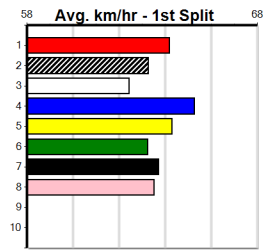

Prize Best Starts					\$21520.00			
Trk/Dts					29.90(1)-20/6/24			
APM					56-3-24-7			
					1-0-1-0			
					9374			

SANDOWN GREYS EVERY MONDAY NIGHT

6

7:58PM

(VIC time)

Distance: 595m, Race Type: Grade 5, Total Prizemoney: \$10,095
1st: \$6,800, 2nd: \$2,095, 3rd: \$1,050, 4th: \$150