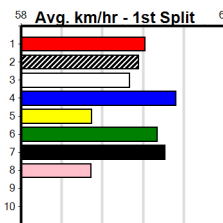

MATKO HIRE

Distance: 450m, Race Type: Mixed 6/7, Total Prizemoney: $2,925
1st: $1,950, 2nd: $600, 3rd: $300, 4th: $75

7

7:22PM

(VIC time)

Watchdog Tips: **0 0 0 0** Bet: **0**