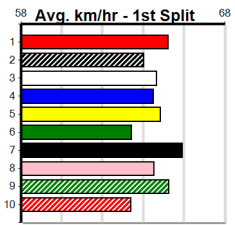

WOOD MOTORCYCLE & MOWER

Distance: 390m, Race Type: Grade 5, Total Prizemoney: $2,925
1st: $1,950, 2nd: $600, 3rd: $300, 4th: $75

4

6:15PM

(VIC time)

Watchdog Tips: **0 0 0 0** Bet: **0**