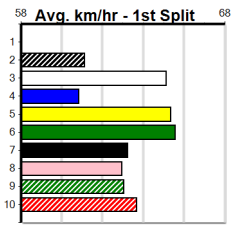

10

8:32PM

(VIC time)

Watchdog Tips: 0 0 0 0 Bet: .