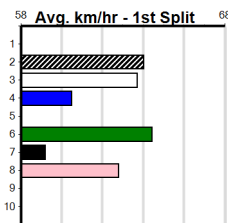

13 RACES TONIGHT

Distance: 390m, Race Type: Maiden, Total Prizemoney: \$2,535
1st: \$1,680, 2nd: \$520, 3rd: \$260, 4th: \$75

1

5:17PM
(VIC time)

Watchdog Tips:

0 0 0 0

Bet:

Form Box Weight Dist Track Date Time BON Margin 1st/2nd (Time) PIR Checked Comment W/R Split 1 S/P Grade