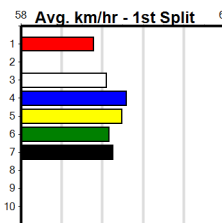

MACEY'S BISTRO

Distance: 390m, Race Type: Maiden, Total Prizemoney: $2,535
1st: $1,680, 2nd: $520, 3rd: $260, 4th: $75

2

5:36PM

(VIC time)

Watchdog Tips:

0 0 0 0

Bet:

Form Box Weight Dist Track Date Time BON Margin 1st/2nd (Time) PIR Checked Comment W/R Split 1 S/P Grade

1 CRACKERJACK REED [M]
BK D Jan-23 SHIMA SHINE MAXIMUM SHIRLEY
Trainer: Jordan Cooper (Lethbridge)
4th (7) 31.0 400 GEL R2 06-Sep-24 23.29 22.68 6.50LPAW KATTIA (22.86) M/73 . . . . 8.93 $5.90 M
Owner(s): J Cooper

Winning Boxes

1	2	3	4	5	6	7	8
Prize							
Best							
Starts							
Trk/Dst							
APM							

2 ASTON RUMBA [M]
BK B Nov-22 HOOKED ON SCOTCH ASTON CHA CHA
Trainer: Mark McClelland (Lovely Banks)
Owner(s): R Borda

Winning Boxes

1	2	3	4	5	6	7	8
Prize							
Best							
Starts							
Trk/Dst							
APM							

3 OCEAN SHARNI [M]
BK B Aug-22 FLYING RICCIARDO MOSSY GIRL
Trainer: Glenn Petrie (Crossley)
4th (4) 28.3 390 WBL R2 05-Sep-24 22.94 22.00 10.00LGO ME GO (22.27) M/85 . . . . 9.12 $12.00 M
Owner(s): G Petrie

Winning Boxes

1	2	3	4	5	6	7	8
Prize							
Best							
Starts							
Trk/Dst							
APM							

4 WHIPPING ALONG [M]
BD D Mar-22 TOMMY SHELBY LITTLE ZOE
Trainer: Peter Crawley (Mortlake)
3rd (7) 30.1 390 WBL R2 10-Jun-24 22.52 22.18 2.25LPAW GLORY (22.37) M/54 . . . . 8.93 $4.40 M
2nd (3) 29.9 390 WBL R2 17-Jun-24 23.01 22.51 4.00LSHARON'S LASS (22.75) M/65 . . . . 9.13 $4.20 M
4th (8) 30.1 400 GEL R3 25-Jun-24 23.17 22.50 3.5LPAW VINCE (22.93) S/45 . . . . 8.83 $7.40 M
5th (2) 30.7 450 WBL R1 05-Sep-24 26.79 25.59 15.00LCONROY PARK (25.78) M/656 . . . W 7.21 $25.10 M
Owner(s): S Negrello

Winning Boxes

1	2	3	4	5	6	7	8
Prize							
Best							
Starts							
Trk/Dst							
APM							

5 NEIGHBOURS ALARM [M]
WRF D Dec-21 SENNACHIE MEPUNGA DASHA
Trainer: Mark Keane (Koroit)
4th (6) 31.8 410 HOR R1 06-Aug-24 24.45 23.13 8.50LPAW BERRY (23.86) M/44 . . . . 10.90 $27.30 M
5th (5) 31.5 390 BAL R10 23-Aug-24 23.06 22.19 10.00LCRACKERJACK MATT (22.36) Q/33 . . . . 8.71 $51.20 M
4th (4) 31.4 410 HOR R1 27-Aug-24 24.45 23.09 13.00LDINOSAUR (23.60) S/33 . . . . 11.04 $25.40 M
4th (6) 31.6 390 BAL R2 06-Sep-24 23.27 22.42 3.00LRUXTON SHINE (23.07) Q/31 . . . . 8.77 $13.70 M
Owner(s): P Keane

Winning Boxes

1	2	3	4	5	6	7	8
Prize							
Best							
Starts							
Trk/Dst							
APM							

6 ERNIE DEEDS [M]
BK D Feb-22 SENNACHIE BEAUT DEEDS
Trainer: Vicki Anders (Koroit)
2nd (8) 32.1 390 WBL R1 11-Jul-24 22.85 21.94 5.50LALL TALKER (22.47) M/22 . . . . 9.08 $18.00 M
4th (4) 32.1 390 WBL R1 15-Jul-24 23.32 22.62 9.50LPACK YOUR BAGS (22.68) M/64 . . . . 9.22 $4.20 M
7th (7) 32.1 390 WBL R1 18-Jul-24 23.45 22.07 18.00LASTON KING (22.21) M/67 . . . . 9.24 $4.90 M
4th (1) 31.8 390 WBL R1 15-Aug-24 22.96 21.75 12.00LRUBY'S SHOW (22.17) Q/34 . . . . 8.92 $14.20 M
Owner(s): G Anders

Winning Boxes

1	2	3	4	5	6	7	8
Prize							
Best							
Starts							
Trk/Dst							
APM							

7 CINDY'S GEM [M]
BK B Nov-22 RAW ABILITY TINKER CINDY
Trainer: Peter Inguanti (Camperdown)
3rd (4) 28.5 410 HOR R1 17-Aug-24 24.48 23.09 9.00LROCKING ROXY (23.89) M/33 . . . . 10.84 $6.40 M
5th (4) 28.6 390 WBL R1 22-Aug-24 23.26 21.96 12.00LJADED SMILE (22.48) M/35 . . . . 9.00 $13.30 M
4th (8) 29.0 400 GEL R1 27-Aug-24 23.33 22.57 8.50LANACONDA SQUEEZE M/23 . . . . 8.75 $3.80 M
8th (1) 28.6 390 BAL R1 06-Sep-24 23.42 22.42 9.50LBĒĀST POWER (22.76) M/77 . . . . 8.99 $13.50 M
Owner(s): M Rodgers

Winning Boxes

1	2	3	4	5	6	7	8
Prize							
Best							
Starts							
Trk/Dst							
APM