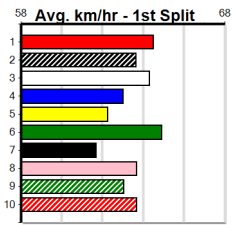

9

8:10PM
(VIC time)

Watchdog Tips: **0 0 0 0** Bet: **0**