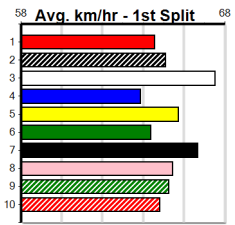

ONE MORE RACE TO GO

Distance: 390m, Race Type: Grade 5, Total Prizemoney: $2,925
1st: $1,950, 2nd: $600, 3rd: $300, 4th: $75

12

9:17PM

(VIC time)

Watchdog Tips:

0 0 0 0

Bet: