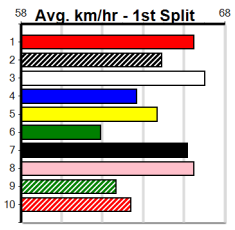

8

7:46PM

(VIC time)

Watchdog Tips: 0 0 0 0 **Bet:** .