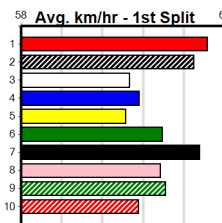

SPORTSBET FINAL (1-4 WINS)

Distance: 390m, Race Type: Restricted Win Final, Total Prizemoney: \$3,360

1st: \$2,250, 2nd: \$690, 3rd: \$345, 4th: \$75

5

6:39PM

(VIC time)

Watchdog Tips:

0 0 0 0