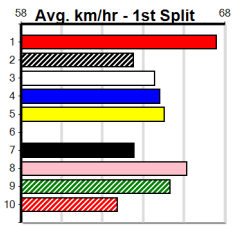

Geelong

GEELONG PRINTING

Distance: 400m, Race Type: Mixed 6/7, Total Prizemoney: $2,925
1st: $1,950, 2nd: $600, 3rd: $300, 4th: $75

10

10:12PM
(VIC time)

Watchdog Tips: **0 0 0 0** Bet: **0**