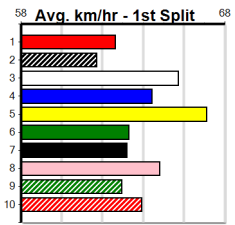

MILLERS MUZZLES

Distance: 400m, Race Type: Grade 5, Total Prizemoney: $2,925
1st: $1,950, 2nd: $600, 3rd: $300, 4th: $75

4

8:12PM

(VIC time)

Watchdog Tips: **0 0 0 0** Bet: **.**