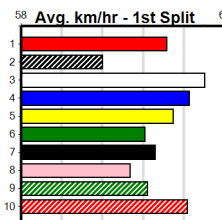

MELBOURNE CONTAINER PARK

Distance: 400m, Race Type: Mixed 4/5, Total Prizemoney: $3,360

1st: $2,250, 2nd: $690, 3rd: $345, 4th: $75

5

8:33PM

(VIC time)

Watchdog Tips: 0 0 0 0 **Bet:** .