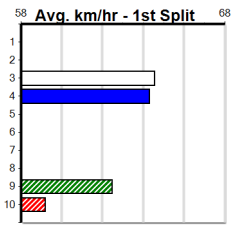

Geelong

3

7:52PM

(VIC time)

MERV JENNINGS SIGNS

Distance: 400m, Race Type: Maiden, Total Prizemoney: $2,535
1st: $1,680, 2nd: $520, 3rd: $260, 4th: $75

Watchdog Tips:

0 0 0 0

Bet:

Form Box Weight Dist Track Date Time BON Margin 1st/2nd (Time) PIR Checked Comment W/R Split 1 S/P Grade

1 PAW LONDON (NSW)[M]
RBD B Jan-23 FERAL FRANKY WENDALIN BALE
Trainer: Correy Grenfell (Anakie)
Owner(s): B Wheeler

Winning Boxes							
1	2	3	4	5	6	7	8
Prize							$0
Best							FSH
Starts							0-0-0-0
Trk/Dst							0-0-0-0
APM							$0

2 PAW MADDOX (NSW)[M]
RF B Jan-23 FERAL FRANKY WENDALIN BALE
Trainer: Correy Grenfell (Anakie)
Owner(s): B Wheeler

Winning Boxes							
1	2	3	4	5	6	7	8
Prize							$0
Best							FSH
Starts							0-0-0-0
Trk/Dst							0-0-0-0
APM							$0

3 CAPTAIN STEVIE (SA)[M]
BK D Sep-22 FERAL FRANKY SWEET ON ME
Trainer: Chris Reynolds (Little River)
Owner(s): The Nineofus (SYN), D Peckham, G Siney, B Schurgott, G Sterzl

2nd (2)	29.4	525	MEP	R3	08-May-24	30.88	29.86	4.50	PAW WHISTLER (30.58)	Q/1122	.	.	.	5.25	$2.90	MH
5th (6)	29.1	525	MEP	R1	12-Jun-24	31.63	29.89	11.00	LSIR BILLY BOY (30.89)	M/1235	.	.	V28	5.22	$2.00	M

Winning Boxes							
1	2	3	4	5	6	7	8
Prize							$590.00
Best							FSH
Starts							2-0-1-0
Trk/Dst							0-0-0-0
APM							$236

4 ARKA CHIEF [M]
BK D Sep-22 ZAMBORA BROCKIE GOOD GIRL SANDY
Trainer: Bryan Sykes (Upper Beaconsfield)
Owner(s): B Sykes

4th (3)	34.6	400	WGL	R2	03-Sep-24	23.60	22.38	8.50	LENZOLA (23.03)	M/22	.	.	.	8.60	$14.20	M

Winning Boxes							
1	2	3	4	5	6	7	8
Prize							$75.00
Best							FSH
Starts							1-0-0-0
Trk/Dst							0-0-0-0
APM							$75

5 MUSHROOM GRAVY [M]
WBK B May-22 ALLEN DEED HUFFLE PUFFLE
Trainer: Kathrynne Tabb (Lara)
Owner(s): M Ebeyer

Winning Boxes							
1	2	3	4	5	6	7	8
Prize							$0
Best							FSH
Starts							0-0-0-0
Trk/Dst							0-0-0-0
APM							$0

6 EXTRADITED [M]
BK D Dec-22 FERNANDO BALE SUBMISSION
Trainer: Daniel Gibbons (Avalon)
Owner(s): A Tullio

Winning Boxes							
1	2	3	4	5	6	7	8
Prize							$0
Best							FSH
Starts							0-0-0-0
Trk/Dst							0-0-0-0
APM							$0

7 PAW EVA (NSW)[M]
RF B Jan-23 CHRISTO BALE DYNA UNI
Trainer: Correy Grenfell (Anakie)
Owner(s): B Wheeler

Winning Boxes							
1	2	3	4	5	6	7	8
Prize							$0
Best							FSH
Starts							0-0-0-0
Trk/Dst							0-0-0-0
APM							$0

8 ETERNIA [M]
BD B Jan-23 FERAL FRANKY PHANTOM MIME
Trainer: Angela Langton (Anakie)
Owner(s): Farrugia Smith (SYN), G Farrugia, S Smith

Winning Boxes							
1	2	3	4	5	6	7	8
Prize							$0
Best							FSH
Starts							0-0-0-0
Trk/Dst							0-0-0-0
APM							$0

9 NEW LINE [M] Res.
BK D Apr-22 BERNARDO RED HOT TEARS
Trainer: Anita Gibbons (Lara)
Owner(s): G Black

3rd (8)	29.1	425	BEN	R2	07-Aug-24	24.82	24.28	4.75	LLAST BURST (24.50)	M/655	.	.	.	6.97	$5.30	M
5th (1)	32.5	400	GEL	R2	30-Aug-24	23.38	22.46	8.00	LWHITNEY GIRL (22.83)	S/75	.	.	.	8.97	$8.80	M
7th (6)	32.2	390	SHP	R3	02-Sep-24	22.82	21.92	6.00	PAW HARRY (22.40)	S/88	.	.	.	8.88	$50.00	MF

Winning Boxes							
1	2	3	4	5	6	7	8
Prize							$260.00
Best							23.38
Starts							3-0-1-0
Trk/Dst							1-0-0-0
APM							$260