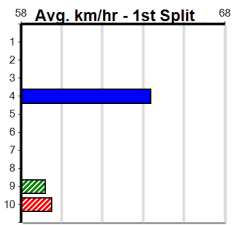

SPORTSBET SAME RACE MULTI

Distance: 400m, Race Type: Maiden, Total Prizemoney: $2,535
1st: $1,680, 2nd: $520, 3rd: $260, 4th: $75

1

7:04PM
(VIC time)

Watchdog Tips: **0** **0** **0** **0** Bet: **0**

Form	Box	Weight	Dist	Track	Date	Time	BON	Margin	1st/2nd (Time)	PIR	Checked	Comment	W/R	Split 1	S/P	Grade
1																
FLEETWOOD NEMO [M]																
BE	D				Feb-23		FERNANDO BALE					CIRCLE OF DREAMS				
Trainer: Angela Langton (Anakie)																
Owner(s): CHAMPAGNE PTN (SYN), S Smith, A Langton																
<table border="1" style="width:100%"> <thead> <tr><th colspan="8">Winning Boxes</th></tr> <tr><th>1</th><th>2</th><th>3</th><th>4</th><th>5</th><th>6</th><th>7</th><th>8</th></tr> </thead> <tbody> <tr><td>Prize</td><td></td><td></td><td></td><td></td><td></td><td></td><td>$0</td></tr> <tr><td>Best</td><td></td><td></td><td></td><td></td><td></td><td></td><td>FSH</td></tr> <tr><td>Starts</td><td></td><td></td><td></td><td></td><td></td><td></td><td>0-0-0-0</td></tr> <tr><td>Trk/Dst</td><td></td><td></td><td></td><td></td><td></td><td></td><td>0-0-0-0</td></tr> <tr><td>APM</td><td></td><td></td><td></td><td></td><td></td><td></td><td>$0</td></tr> </tbody> </table>																
2																
PAW TRINNY (NSW)[M]																
WRF	B				Jan-23		ALLEN DEED					DYNA WESLYN				
Trainer: Correy Grenfell (Anakie)																
Owner(s): B Wheeler																
<table border="1" style="width:100%"> <thead> <tr><th colspan="8">Winning Boxes</th></tr> <tr><th>1</th><th>2</th><th>3</th><th>4</th><th>5</th><th>6</th><th>7</th><th>8</th></tr> </thead> <tbody> <tr><td>Prize</td><td></td><td></td><td></td><td></td><td></td><td></td><td>$0</td></tr> <tr><td>Best</td><td></td><td></td><td></td><td></td><td></td><td></td><td>FSH</td></tr> <tr><td>Starts</td><td></td><td></td><td></td><td></td><td></td><td></td><td>0-0-0-0</td></tr> <tr><td>Trk/Dst</td><td></td><td></td><td></td><td></td><td></td><td></td><td>0-0-0-0</td></tr> <tr><td>APM</td><td></td><td></td><td></td><td></td><td></td><td></td><td>$0</td></tr> </tbody> </table>																
3																
PAW KINSLEY [M]																
WF	B				Jan-23		YOZO BALE					KNICKS BALE				
Trainer: Correy Grenfell (Anakie)																
Owner(s): B Wheeler																
<table border="1" style="width:100%"> <thead> <tr><th colspan="8">Winning Boxes</th></tr> <tr><th>1</th><th>2</th><th>3</th><th>4</th><th>5</th><th>6</th><th>7</th><th>8</th></tr> </thead> <tbody> <tr><td>Prize</td><td></td><td></td><td></td><td></td><td></td><td></td><td>$0</td></tr> <tr><td>Best</td><td></td><td></td><td></td><td></td><td></td><td></td><td>FSH</td></tr> <tr><td>Starts</td><td></td><td></td><td></td><td></td><td></td><td></td><td>0-0-0-0</td></tr> <tr><td>Trk/Dst</td><td></td><td></td><td></td><td></td><td></td><td></td><td>0-0-0-0</td></tr> <tr><td>APM</td><td></td><td></td><td></td><td></td><td></td><td></td><td>$0</td></tr> </tbody> </table>																
4																
MORE BEER PLEASE [M]																
F	D				Nov-22		FERAL FRANKY					JUNK FOOD JUNKIE				
Trainer: Jason Sharp (Lara)																
Owner(s): A Lie																
<table border="1" style="width:100%"> <thead> <tr><th colspan="8">Winning Boxes</th></tr> <tr><th>1</th><th>2</th><th>3</th><th>4</th><th>5</th><th>6</th><th>7</th><th>8</th></tr> </thead> <tbody> <tr><td>Prize</td><td></td><td></td><td></td><td></td><td></td><td></td><td>$890.00</td></tr> <tr><td>Best</td><td></td><td></td><td></td><td></td><td></td><td></td><td>22.98</td></tr> <tr><td>Starts</td><td></td><td></td><td></td><td></td><td></td><td></td><td>5-0-1-2</td></tr> <tr><td>Trk/Dst</td><td></td><td></td><td></td><td></td><td></td><td></td><td>2-0-1-0</td></tr> <tr><td>APM</td><td></td><td></td><td></td><td></td><td></td><td></td><td>$890</td></tr> </tbody> </table>																
5																
ASTON MOTION [M]																
WF	D				Nov-22		HOOKED ON SCOTCH					ASTON CHA CHA				
Trainer: Mark McClelland (Lovely Banks)																
Owner(s): R Borda																
<table border="1" style="width:100%"> <thead> <tr><th colspan="8">Winning Boxes</th></tr> <tr><th>1</th><th>2</th><th>3</th><th>4</th><th>5</th><th>6</th><th>7</th><th>8</th></tr> </thead> <tbody> <tr><td>Prize</td><td></td><td></td><td></td><td></td><td></td><td></td><td>$0</td></tr> <tr><td>Best</td><td></td><td></td><td></td><td></td><td></td><td></td><td>FSH</td></tr> <tr><td>Starts</td><td></td><td></td><td></td><td></td><td></td><td></td><td>0-0-0-0</td></tr> <tr><td>Trk/Dst</td><td></td><td></td><td></td><td></td><td></td><td></td><td>0-0-0-0</td></tr> <tr><td>APM</td><td></td><td></td><td></td><td></td><td></td><td></td><td>$0</td></tr> </tbody> </table>																
6																
YOU WIN [M]