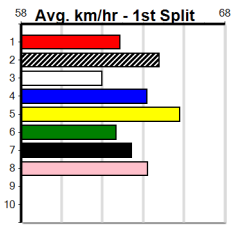

9

9:51PM
(VIC time)

Watchdog Tips: **0 0 0 0** Bet: **0**