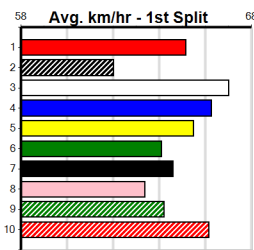

MELBOURNE CONTAINER PARK

Distance: 400m, Race Type: Mixed 4/5, Total Prizemoney: $3,360
1st: $2,250, 2nd: $690, 3rd: $345, 4th: $75

Watchdog Tips:

Bet:

Form Box Wgt Dist Track Date Time BON Margin 1st/2nd (Time) PIR Checked Comment WR Split 1 S/P Grade

TONIC'S GIRL [4]
BK Bitch Feb-21 Sire: MY REDEEMER Dam: GUNAI GOSSIP
Owner(s): Wife Fund (SYN), L Jovanovski, B Petkovski
Trainer: George Kantzidis (Woodstock)
Winning Distances: < 300m (0) 300 - 399m (6) 400 - 499m (5) 500 - 599m (0) 600 - 699m (0) > 700m (0)
Winning Weights: 24.8(1) 25.0(1) 25.2(1) 25.7(1) 25.8(1) 25.9(1) 26.1(1) 26.2(3) 26.5(1)
Box History table with 8 columns (1st-8th) and 8 rows (1-8) showing race results.

INTREPID BALE (NSW)[5]
DKBD Dog Mar-22 Sire: JS FLAMIN ACE Dam: FAITHY BALE
Owner(s): B Wheeler
Trainer: Samantha Grenfell (Anakie)
Winning Distances: < 300m (0) 300 - 399m (0) 400 - 499m (1) 500 - 599m (2) 600 - 699m (1) > 700m (0)
Winning Weights: 31.8(1) 32.0(1) 32.2(2)
Box History table with 8 columns (1st-8th) and 8 rows (1-8) showing race results.

MAX PEARL [5]
WBD Bitch Mar-22 Sire: HOOKED ON SCOTCH Dam: BOBBY SOXER
Owner(s): M McClelland
Trainer: Mark McClelland (Lovely Banks)
Winning Distances: < 300m (0) 300 - 399m (0) 400 - 499m (4) 500 - 599m (0) 600 - 699m (0) > 700m (0)
Winning Weights: 31.2(1) 31.3(1) 31.6(1) 32.0(1)
Box History table with 8 columns (1st-8th) and 8 rows (1-8) showing race results.

LEKTRA TONY [5]
F Dog Apr-22 Sire: HOUDINI BOY Dam: LEKTRA JENA
Owner(s): M Roberts
Trainer: Catherine Roberts (Terang)
Winning Distances: < 300m (0) 300 - 399m (3) 400 - 499m (6) 500 - 599m (0) 600 - 699m (0) > 700m (0)
Winning Weights: 30.0(1) 30.1(1) 30.4(1) 30.5(1) 30.8(2) 31.2(1) 31.4(1) 31.9(1)
Box History table with 8 columns (1st-8th) and 8 rows (1-8) showing race results.

TIGGERLONG GAS (NSW)[4]
BK Dog Feb-20 Sire: FABREGAS Dam: TIGGERLONG DOT
Owner(s): M Finn
Trainer: Samantha Grenfell (Anakie)
Winning Distances: < 300m (0) 300 - 399m (15) 400 - 499m (21) 500 - 599m (1) 600 - 699m (0) > 700m (0)
Winning Weights: 31.2(1) 31.5(2) 31.6(1) 31.7(3) 31.8(4) 31.9(3) 32.0(2) 32.1(3) 32.3(2) 32.4(2) 32.5(4) 32.7(2) 32.8(1)
Box History table with 8 columns (1st-8th) and 8 rows (1-8) showing race results.

1

2

3

4

5