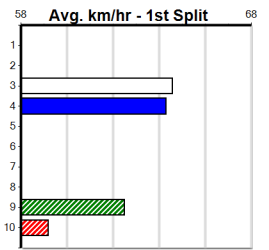

MERV JENNINGS SIGNS

Distance: 400m, Race Type: Maiden, Total Prizemoney: $2,535
1st: $1,680, 2nd: $520, 3rd: $260, 4th: $75

Watchdog Tips: ☐ ☐ ☐ ☐ ☐ Bet:

Form Box	Wgt	Dist	Track	Date	Time	BON	Margin	1st/2nd (Time)	PIR	Checked	Comment	WR	Split 1	S/P	Grade

1

PAW LONDON (NSW)[M]
RBD Bitch Jan-23 Sire: FERAL FRANKY Dam: WENDALIN BALE
Owner(s): B Wheeler
Winning Distances: < 300m (0) 300 - 399m (0) 400 - 499m (0) 500 - 599m (0) 600 - 699m (0) > 700m (0)
Winning Weights:

Bx	1st	2nd	3rd	4th	5th	6th	7th	8th
1								
2								
3								
4								
5								
6								
7								
8								

Last 3 wins NOT included above

Prize Best	$0
Starts	0-0-0-0
Trk/Dts	0-0-0-0
APM	0

Trainer: Correy Grenfell (Anakie)

2

PAW MADDOX (NSW)[M]
RF Bitch Jan-23 Sire: FERAL FRANKY Dam: WENDALIN BALE
Owner(s): B Wheeler
Winning Distances: < 300m (0) 300 - 399m (0) 400 - 499m (0) 500 - 599m (0) 600 - 699m (0) > 700m (0)
Winning Weights:

Bx	1st	2nd	3rd	4th	5th	6th	7th	8th
1								
2								
3								
4								
5								
6								
7								
8								

Last 3 wins NOT included above

Prize Best	$0
Starts	0-0-0-0
Trk/Dts	0-0-0-0
APM	0

Trainer: Correy Grenfell (Anakie)

3

CAPTAIN STEVIE (SA)[M]
BK Dog Sep-22 Sire: FERAL FRANKY Dam: SWEET ON ME
Owner(s): The Nineofus (SYN), D Peckham, G Siney, B Schurgott, G Sterzl
Winning Distances: < 300m (0) 300 - 399m (0) 400 - 499m (0) 500 - 599m (0) 600 - 699m (0) > 700m (0)
Winning Weights:

Bx	1st	2nd	3rd	4th	5th	6th	7th	8th
1								
2		1						
3								
4								
5								
6					1			
7								
8								

Last 3 wins NOT included above

Prize Best	$590.00
Starts	2-0-1-0
Trk/Dts	0-0-0-0
APM	236

Trainer: Chris Reynolds (Little River)

4

ARKA CHIEF [M]
BK Dog Sep-22 Sire: ZAMBORA BROCKIE Dam: GOOD GIRL SANDY
Owner(s): B Sykes
Winning Distances: < 300m (0) 300 - 399m (0) 400 - 499m (0) 500 - 599m (0) 600 - 699m (0) > 700m (0)
Winning Weights:

Bx	1st	2nd	3rd	4th	5th	6th	7th	8th
1								
2								
3				1				
4								
5								
6								
7								
8								

Last 3 wins NOT included above

Prize Best	$75.00
Starts	1-0-0-0
Trk/Dts	0-0-0-0
APM	75

Trainer: Bryan Sykes (Upper Beaconsfield)

5

MUSHROOM GRAVY [M]
WBK Bitch May-22 Sire: ALLEN DEED Dam: HUFFLE PUFFLE
Owner(s): M Ebeyer
Winning Distances: < 300m (0) 300 - 399m (0) 400 - 499m (0) 500 - 599m (0) 600 - 699m (0) > 700m (0)
Winning Weights:

Bx	1st	2nd	3rd	4th	5th	6th	7th	8th
1								
2								
3								
4								
5								
6								
7								
8								

Last 3 wins NOT included above

Prize Best	$0
Starts	0-0-0-0
Trk/Dts	0-0-0-0
APM	0

Trainer: Kathrynne Tabb (Lara)