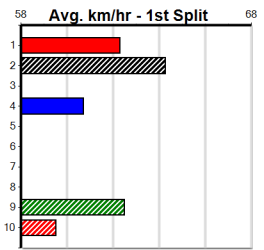

Prize Best		\$0.00
Starts		FSH
Trk/Dts		4-0-0-0
APM		0-0-0-0
		0

THE BECKLEY CENTRE GEELONG

Distance: 400m, Race Type: Maiden, Total Prizemoney: \$2,535
1st: \$1,680, 2nd: \$520, 3rd: \$260, 4th: \$75

Watchdog Tips: Bet: