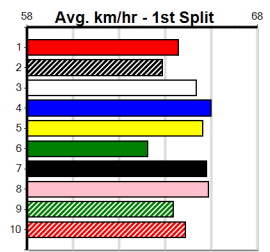

SPORTSBET SET A DEPOSIT LIMIT

Distance: 400m, Race Type: Grade 5, Total Prizemoney: $2,925
1st: $1,950, 2nd: $600, 3rd: $300, 4th: $75

Watchdog Tips: ☐ ☐ ☐ ☐ ☐

Bet:

Form Box	Wgt	Dist	Track	Date	Time	BON	Margin	1st/2nd (Time)	PIR	Checked	Comment	WR	Split 1	S/P	Grade

RAPIDFIRE MORRIS [5]

BK Dog Apr-22 Sire: FABREGAS Dam: WYNBURN LUCIFER
Owner(s): Just for us (SYN), B Hare, C Allen
Winning Distances: < 300m (0) 300 - 399m (1) 400 - 499m (2) 500 - 599m (0) 600 - 699m (0) > 700m (0)
Winning Weights: 35.2(1) 35.6(1) 36.0(1)

6th (1)	35.6	400	GEL	R4	14-Jun-24	23.21	22.54	8.00L HOVLAND (22.68)	M/56	.	.	.	8.74	$13.90	X67H
2nd (1)	35.5	390	BAL	R10	23-Jun-24	22.67	22.22	1.5L HARBOUR LIGHTS (22.57)	M/42	.	.	.	8.73	$2.50	T3-7
1st (2)	35.6	390	SHP	R3	04-Jul-24	22.26	22.18	3.75L HORATIO BALE (22.52)	M/21	.	.	.	8.63	$2.90	T3-7
1st (3)	35.2	410	HOR	R12	09-Jul-24	23.60	22.97	0.75L SIN CITY MARV (23.65)	M/22	.	.	.	10.48	$2.50	6G
2nd (1)	35.3	390	SHP	R10	15-Jul-24	22.76	22.02	0.025 BROADWAY ICON (22.76)	M/33	.	.	.	8.63	$2.70	RWH
4th (5)	35.3	390	SHP	R4	22-Jul-24	22.75	22.04	9.50L SUMMER KOBIE (22.10)	S/76	.	.	.	8.68	$16.60	RWF
2nd (8)	34.8	400	GEL	R4	31-Aug-24	23.30	22.30	3.75L KENTUCKY GUS (23.04)	S/53	.	.	.	8.81	$7.70	5
3rd (2)	35.5	400	GEL	R6	06-Sep-24	22.86	22.68	2.50L BRONNELLY SASS (22.69)	M/53	.	.	.	8.55	$12.40	5

Last 3 wins NOT included above

1st (2)	36.0	410	HOR	R2	12-Mar-24	23.53	23.06	1.75L MISTY BLUE (23.65)	Q/11	.	.	.	10.39	$1.90	RW

Box History

Bx	1st	2nd	3rd	4th	5th	6th	7th	8th
1		2						
2	2	1	1	1		1		
3	1							
4								
5				1	1			
6			1					
7						1		
8		1		1				

Prize Best Starts Trk/Dts APM
$8950.00
22.86(2)-6/9/24
15-3-4-3
5-0-1-3
4683

ROSCOE BALE (NSW)[5]

WBK Dog May-22 Sire: ALLEN DEED Dam: WANNA ALLEN
Owner(s): B Wheeler
Winning Distances: < 300m (0) 300 - 399m (1) 400 - 499m (2) 500 - 599m (0) 600 - 699m (0) > 700m (0)
Winning Weights: 29.6(1) 30.0(1) 30.2(1)

2nd (3)	29.9	390	WBL	R1	05-Jun-24	22.55	21.96	0.25L XENI BALE (22.54)	M/21	.	.	.	8.81	$3.40	M
2nd (7)	30.6	410	HOR	R1	18-Jun-24	23.64	23.08	3.00L LILYDALE (23.44)	M/22	.	.	.	10.47	$4.70	M
2nd (1)	29.9	435	SLE	R1	23-Jun-24	25.14	24.37	2.00L HE'S A ROCK (25.01)	M/322	.	.	.	5.27	$3.70	MH
1st (2)	29.6	435	SLE	R2	30-Jun-24	24.64	24.46	1.00L PAW BODHI (24.71)	Q/111	.	.	.	5.25	$6.50	MF
1st (6)	30.2	390	BAL	R9	10-Jul-24	22.10	21.82	3.00L COUNTY KILDARE (22.29)	M/21	.	SW	.	8.57	$5.40	X67
1st (4)	30.0	450	BAL	R4	17-Jul-24	25.44	25.28	2.25L HONEY ZEN (25.59)	Q/111	.	.	.	6.55	$4.30	X67H
3rd (3)	30.0	450	BAL	R4	24-Jul-24	25.71	25.21	3.00L HIGHER FORCE (25.52)	Q/122	.	.	.	6.64	$4.20	X67F
5th (4)	29.9	390	BAL	R10	31-Jul-24	22.81	22.17	6.00L KANJI TANK (22.41)	M/55	.	.	.	8.81	$9.30	X45

Last 3 wins NOT included above

Box History

Bx	1st	2nd	3rd	4th	5th	6th	7th	8th
1		1						
2	1							
3		1	1					
4	1	1	1	1				
5								
6	1							
7		1						
8								

Prize Best Starts Trk/Dts APM
$8015.00
23.32(4)-1/6/24
9-3-3-2
1-0-0-1
5268