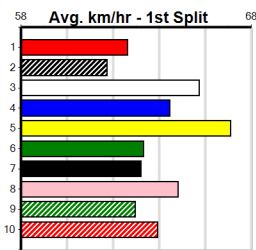

MILLERS MUZZLES

Distance: 400m, Race Type: Grade 5, Total Prizemoney: $2,925
1st: $1,950, 2nd: $600, 3rd: $300, 4th: $75

Watchdog Tips:

Bet:

Table header with columns: Form Box, Wgt, Dist, Track, Date, Time, BON, Margin, 1st/2nd (Time), PIR, Checked, Comment, W/R, Split 1, S/P, Grade

LEGGETT BALE (NSW)[5]
BE Dog Mar-22 Sire: DROOPYS SYDNEY Dam: DYNA UNI
Owner(s): B Wheeler
Trainer: Samantha Grenfell (Anakie)
Winning Distances: < 300m (0) 300 - 399m (1) 400 - 499m (4) 500 - 599m (0) 600 - 699m (0) > 700m (0)
Winning Weights: 29.0(1) 29.5(1) 31.0(1) 31.1(2)
Box History table and Prize Best Starts table included.

SAM'S BOY [5]
BKW Dog Jun-21 Sire: ORSON ALLEN Dam: QUEENIE JEAN
Owner(s): C Grenfell
Trainer: Correy Grenfell (Anakie)
Winning Distances: < 300m (0) 300 - 399m (3) 400 - 499m (3) 500 - 599m (0) 600 - 699m (0) > 700m (0)
Winning Weights: 30.8(1) 31.1(1) 31.3(1) 31.5(1) 31.9(1) 32.9(1)
Box History table and Prize Best Starts table included.

ASTON ARETHA (NSW)[5]
BEBD Bitch Feb-22 Sire: BEAST UNLEASHED Dam: FANTASTIC SKYE
Owner(s): R Borda
Trainer: Aimee Drew (Dennington)
Winning Distances: < 300m (0) 300 - 399m (3) 400 - 499m (6) 500 - 599m (0) 600 - 699m (0) > 700m (0)
Winning Weights: 25.4(1) 25.5(1) 26.0(1) 26.2(2) 26.7(1) 26.9(2) 27.0(1)
Box History table and Prize Best Starts table included.

TINKER NORM [5]
WRF Dog Jan-21 Sire: ORSON ALLEN Dam: GAWKER BALE
Owner(s): Burns Racing (SYN), C Burns, J Burns
Trainer: Craig Burns (Balliang)
Winning Distances: < 300m (0) 300 - 399m (2) 400 - 499m (10) 500 - 599m (4) 600 - 699m (0) > 700m (0)
Winning Weights: 31.4(2) 31.6(4) 31.7(3) 31.9(1) 32.0(1) 32.1(2) 32.2(3)
Box History table and Prize Best Starts table included.

MORAINE GEMMA [5]
BK Bitch Sep-21 Sire: HOOKED ON SCOTCH Dam: RADIO SILENT
Owner(s): MORAIINE (SYN), G Judd, S Judd
Trainer: Debbie Goudge (Terang)
Winning Distances: < 300m (0) 300 - 399m (0) 400 - 499m (4) 500 - 599m (0) 600 - 699m (0) > 700m (0)
Winning Weights: 25.8(1) 25.9(1) 26.2(1) 26.3(1)
Box History table and Prize Best Starts table included.

1

2

3

4

5