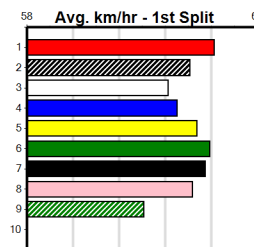

TTS ELECTRICS DAMSELS DASH

Distance: 460m, Race Type: Grade 5, Total Prizemoney: $2,925
1st: $1,950, 2nd: $600, 3rd: $300, 4th: $75

Watchdog Tips:

Bet:

Form Box	Wgt	Dist	Track	Date	Time	BON	Margin	1st/2nd (Time)	PIR	Checked	Comment	WR	Split 1	S/P	Grade

ASTON GAGA [5]

BK Bitch Dec-21 Sire: ZIPPING GARTH Dam: ASTON TARA Trainer: Benjamin Magri (Avalon)

Owner(s): R Borda
Winning Distances: < 300m (0) 300 - 399m (0) 400 - 499m (3) 500 - 599m (4) 600 - 699m (0) > 700m (0)
Winning Weights: 29.5(1) 29.7(1) 29.8(1) 29.9(2) 30.1(1) 30.2(1)

6th (7)	29.8	525	MEA	R3	20-Jul-24	30.67	29.73	7.00L DEPARTED (30.21)	M/6566	.	.	.	5.19	$26.20	X45
8th (3)	29.8	450	BAL	R7	24-Jul-24	25.85	25.21	9.50L ASTON FANTASTIC (25.21)	M/478	.	.	.	6.74	$127.60	X45
2nd (4)	29.6	515	SAP	R6	29-Jul-24	29.82	29.46	0.75L HE SHINES (29.78)	M/1321	.	.	.	5.14	$8.10	X45
1st (4)	30.1	515	SAP	R11	04-Aug-24	29.67	29.55	0.50L AFTER THE SIREN (29.70)	M/1111	.	.	.	5.07	$6.60	5
1st (1)	29.9	515	SAN	R4	08-Aug-24	29.78	29.36	5.50L VIDEO REFEREE (30.15)	M/1111	.	.	.	5.14	$3.60	5
6th (4)	30.2	545	BAL	R7	14-Aug-24	31.39	30.69	10.00 ALPHA ZULU (30.69)	M/6666	.	.	.	7.06	$10.00	S
6th (7)	30.3	525	MEP	R8	21-Aug-24	30.34	29.91	6.00L ZIPPING HOPKINS (29.92)	M/4445	.	SW	.	5.17	$23.10	5
5th (8)	30.2	515	SAP	R6	26-Aug-24	29.95	29.43	7.50L MAKE NO PROMISE (29.43)	S/3445	.	.	.	5.16	$27.20	X34

Last 3 wins NOT included above

1st (6)	29.5	460	GEL	R5	17-Nov-23	25.90	25.75	1.75L BLACK NOISE (26.02)	M/222	.	.	.	6.65	$12.10	RW
1st (2)	29.8	450	BAL	R12	27-May-24	25.51	25.38	3.00L ZIPPING ARCEE (25.71)	M/221	.	.	.	6.71	$4.80	SH
1st (5)	29.7	525	MEA	R2	22-Jun-24	30.30	29.65	1.75L SHINY INK (30.41)	M/2111	.	SW	.	5.10	$16.30	RWF

Box History

Bx	1st	2nd	3rd	4th	5th	6th	7th	8th
1	1	1						
2	1	1			1	1		
3	1							2
4	1	1		1		1		
5	1		1	2			1	1
6	1	1			1			
7	1					1	5	1
8	1	1	2	1	2			1

Prize Best	$32510.00
Starts	25.90(6)-17/11/23
Trk/Dts	40-7-6-3
APM	4-1-0-2
	15696