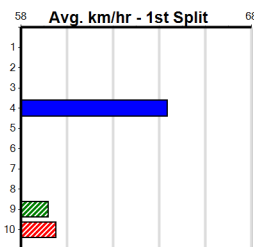

SPORTSBET SAME RACE MULTI

1
7:04PM

(VIC time)

Distance: 400m, Race Type: Maiden, Total Prizemoney: $2,535
1st: $1,680, 2nd: $520, 3rd: $260, 4th: $75

Watchdog Tips: ☐ ☐ ☐ ☐ ☐ Bet:

Form Box	Wgt	Dist	Track	Date	Time	BON	Margin	1st/2nd (Time)	PIR	Checked	Comment	WR	Split 1	S/P	Grade

1

FLEETWOOD NEMO [M]
BE Dog Feb-23 Sire: FERNANDO BALE Dam: CIRCLE OF DREAMS
Owner(s): CHAMPAGNE PTN (SYN), S Smith, A Langton
Winning Distances: < 300m (0) 300 - 399m (0) 400 - 499m (0) 500 - 599m (0) 600 - 699m (0) > 700m (0)
Winning Weights: . . . . .

Trainer: Angela Langton (Anakie)

Bx	1st	2nd	3rd	4th	5th	6th	7th	8th
1								
2								
3								
4								
5								
6								
7								
8								

Last 3 wins NOT included above

Prize Best				$0
Starts				FSH
Trk/Dts				0-0-0-0
APM				0-0-0-0
				0

2

PAW TRINNY (NSW)[M]
WRF Bitch Jan-23 Sire: ALLEN DEED Dam: DYNA WESLYN
Owner(s): B Wheeler
Winning Distances: < 300m (0) 300 - 399m (0) 400 - 499m (0) 500 - 599m (0) 600 - 699m (0) > 700m (0)
Winning Weights: . . . . .

Trainer: Correy Grenfell (Anakie)

Bx	1st	2nd	3rd	4th	5th	6th	7th	8th
1								
2								
3								
4								
5								
6								
7								
8								

Last 3 wins NOT included above

Prize Best				$0
Starts				FSH
Trk/Dts				0-0-0-0
APM				0-0-0-0
				0

3

PAW KINSLEY [M]
WF Bitch Jan-23 Sire: YOZO BALE Dam: KNICKS BALE
Owner(s): B Wheeler
Winning Distances: < 300m (0) 300 - 399m (0) 400 - 499m (0) 500 - 599m (0) 600 - 699m (0) > 700m (0)
Winning Weights: . . . . .

Trainer: Correy Grenfell (Anakie)

Bx	1st	2nd	3rd	4th	5th	6th	7th	8th
1								
2								
3								
4								
5								
6								
7								
8								

Last 3 wins NOT included above

Prize Best				$0
Starts				FSH
Trk/Dts				0-0-0-0
APM				0-0-0-0
				0

4

MORE BEER PLEASE [M]
F Dog Nov-22 Sire: FERAL FRANKY Dam: JUNK FOOD JUNKIE
Owner(s): A Lie
Winning Distances: < 300m (0) 300 - 399m (0) 400 - 499m (0) 500 - 599m (0) 600 - 699m (0) > 700m (0)
Winning Weights: . . . . .

Trainer: Jason Sharp (Lara)

Bx	1st	2nd	3rd	4th	5th	6th	7th	8th
1								
2								
3				1				
4		1					1	
5			1					
6			1					
7								
8								

Last 3 wins NOT included above

Prize Best				$890.00
Starts				22.98(4)-16/8/24
Trk/Dts				5-0-1-2
APM				2-0-1-0
				890

5

ASTON MOTION [M]
WF Dog Nov-22 Sire: HOOKED ON SCOTCH Dam: ASTON CHA CHA
Owner(s): R Borda
Winning Distances: < 300m (0) 300 - 399m (0) 400 - 499m (0) 500 - 599m (0) 600 - 699m (0) > 700m (0)
Winning Weights: . . . . .

Trainer: Mark McClelland (Lovely Banks)

Bx	1st	2nd	3rd	4th	5th	6th	7th	8th
1								
2								
3								
4								
5								
6								
7								
8								

Last 3 wins NOT included above

Prize Best				$0
Starts				FSH
Trk/Dts				0-0-0-0
APM				0-0-0-0
				0