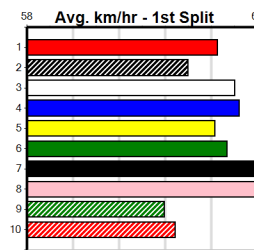

HUGH EMMERSON MEMORIAL FINAL

Distance: 460m, Race Type: S/E Final, Total Prizemoney: $14,575
1st: $10,000, 2nd: $3,000, 3rd: $1,500, 4th: $75

Watchdog Tips:

Bet:

Table with columns: Form Box, Wgt, Dist, Track, Date, Time, BON, Margin, 1st/2nd (Time), PIR, Checked, Comment, WR, Split 1, S/P, Grade

POWER PAWS [4]
BD Bitch May-22 Sire: AUSSIE INFRARED Dam: QUICK PAWS
Owner(s): DODGE N BOOKS (SYN), J Booker, R Aurisch, K Morrison
Trainer: Kellie Morrison (Kilmany)
Winning Distances: < 300m (0) 300 - 399m (5) 400 - 499m (6) 500 - 599m (0) 600 - 699m (0) > 700m (0)
Winning Weights: 29.8(1) 30.3(2) 30.5(2) 30.6(1) 30.7(1) 30.8(3) 31.0(1)
Box History table and Prize Best Starts table included.

YACHI BALE (NSW)[4]
F Dog Sep-20 Sire: ALLEN DEED Dam: SAMMY ALLEN
Owner(s): B Wheeler
Trainer: Mark Delbridge (Balliang)
Winning Distances: < 300m (0) 300 - 399m (0) 400 - 499m (2) 500 - 599m (14) 600 - 699m (2) > 700m (0)
Winning Weights: 33.2(1) 33.3(3) 33.4(5) 33.5(3) 33.6(1) 33.7(3) 33.8(2)
Box History table and Prize Best Starts table included.

MATT LOCH [2]
BK Dog Dec-21 Sire: AUSSIE INFRARED Dam: STEPPING
Owner(s): M Mallia
Trainer: Michelle Mallia (Avalon)
Winning Distances: < 300m (0) 300 - 399m (0) 400 - 499m (20) 500 - 599m (1) 600 - 699m (0) > 700m (0)
Winning Weights: 34.2(3) 34.3(1) 35.3(1) 35.5(3) 35.6(3) 35.7(2) 35.8(1) 36.0(4) 36.2(3)
Box History table and Prize Best Starts table included.

DESCRIPTION [4]
BK Dog May-22 Sire: ASTON DEE BEE Dam: APPOINTED
Owner(s): A Tullio
Trainer: Rebecca Gibbons (Avalon)
Winning Distances: < 300m (0) 300 - 399m (3) 400 - 499m (9) 500 - 599m (1) 600 - 699m (0) > 700m (0)
Winning Weights: 33.3(1) 33.5(1) 33.9(4) 34.0(1) 34.1(1) 34.3(2) 34.7(1) 34.9(1) 35.2(1)
Box History table and Prize Best Starts table included.

MEPUNGA OLLIE [3]
BK Dog Oct-21 Sire: BARCIA BALE Dam: MEPUNGA ISLA
Owner(s): B Smith
Trainer: Jeffrey Britton (Anakie)
Winning Distances: < 300m (0) 300 - 399m (0) 400 - 499m (7) 500 - 599m (3) 600 - 699m (0) > 700m (0)
Winning Weights: 32.4(1) 32.5(1) 32.6(1) 32.7(2) 32.8(2) 33.0(2) 33.3(1)
Box History table and Prize Best Starts table included.

1

2

3

4

5