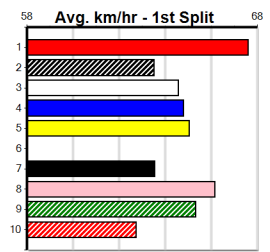

10 * NO RESERVE *****
Owner(s): Sire: Dam: Trainer:
Winning Distances: < 300m (0) 300 - 399m (0) 400 - 499m (0) 500 - 599m (0) 600 - 699m (0) > 700m (0)
Winning Weights: Box History

GEELONG PRINTING

Distance: 400m, Race Type: Mixed 6/7, Total Prizemoney: \$2,925
 1st: \$1,950, 2nd: \$600, 3rd: \$300, 4th: \$75