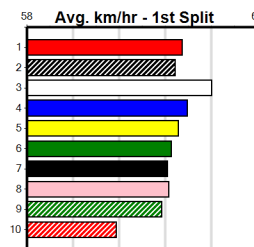

PARKER PUMPS

Distance: 460m, Race Type: Mixed 4/5, Total Prizemoney: $3,360
1st: $2,250, 2nd: $690, 3rd: $345, 4th: $75

Watchdog Tips:

Bet:

Table with columns: Form Box, Wgt, Dist, Track, Date, Time, BON, Margin, 1st/2nd (Time), PIR, Checked, Comment, WR, Split 1, S/P, Grade

YASH BALE (NSW)[5]
BD Dog May-22 Sire: CHRISTO BALE Dam: QUINA BALE
Owner(s): B Wheeler
Trainer: Daniel Gibbons (Avalon)
Winning Distances: < 300m (0) 300 - 399m (0) 400 - 499m (3) 500 - 599m (2) 600 - 699m (0) > 700m (0)
Winning Weights: 35.9(1) 36.0(1) 36.3(1) 36.4(1) 36.5(1)
Box History table and Prize Best Starts table included.

ORLI BALE (NSW)[5]
F Dog Aug-21 Sire: ORSON ALLEN Dam: HAE ALLEN
Owner(s): B Wheeler
Trainer: Correy Grenfell (Anakie)
Winning Distances: < 300m (0) 300 - 399m (0) 400 - 499m (3) 500 - 599m (10) 600 - 699m (0) > 700m (0)
Winning Weights: 32.8(1) 33.3(1) 33.4(2) 33.7(2) 33.8(1) 33.9(3) 34.0(1) 34.2(1) 34.3(1)
Box History table and Prize Best Starts table included.

PAW REX (NSW)[5]
BE Dog Jan-23 Sire: BERNARDO Dam: DYNA GARNER
Owner(s): B Wheeler
Trainer: Mark Delbridge (Balliang)
Winning Distances: < 300m (0) 300 - 399m (2) 400 - 499m (3) 500 - 599m (0) 600 - 699m (0) > 700m (0)
Winning Weights: 31.6(1) 31.7(2) 31.8(2)
Box History table and Prize Best Starts table included.

READY TO STING (QLD)[5]
DKBD Dog Aug-21 Sire: FERNANDO BALE Dam: SINETYMILE STAR
Owner(s): Ready To Sting (SYN), B Whitford, D Gordon, M Mayle, C Johnson, A Stainthorpe
Trainer: Taylor Thornton (Pearcedale)
Winning Distances: < 300m (0) 300 - 399m (0) 400 - 499m (5) 500 - 599m (2) 600 - 699m (0) > 700m (0)
Winning Weights: 31.9(1) 32.2(1) 32.9(1) 33.2(2) 33.4(1) 33.6(1)
Box History table and Prize Best Starts table included.

WEBLEC WRANGLER [5]
BD Dog Jan-22 Sire: KINLOCH BRAE Dam: WEBLEC BELLE
Owner(s): K Muscat
Trainer: Kylie Muscat (Ocean Grove)
Winning Distances: < 300m (0) 300 - 399m (0) 400 - 499m (3) 500 - 599m (1) 600 - 699m (1) > 700m (0)
Winning Weights: 32.5(1) 32.8(2) 33.0(1) 33.1(1)
Box History table and Prize Best Starts table included.