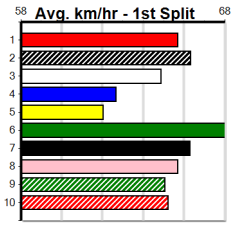

"THE SHED" @ Healesville Greys

Distance: 300m, Race Type: Grade 5 T3, Total Prizemoney: $1,530
1st: $1,000, 2nd: $320, 3rd: $160, 4th: $50

4

11:56AM

(VIC time)

Watchdog Tips: 0 0 0 0 **Bet:** .