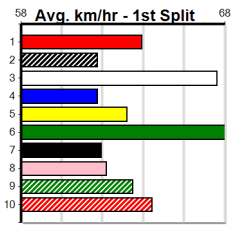

MR HUMMER LIMOS (1-2 WINS)

Distance: 300m, Race Type: Tier 3 - Restricted Win, Total Prizemoney: $1,530
1st: $1,000, 2nd: $320, 3rd: $160, 4th: $50

2

11:23AM

(VIC time)

Watchdog Tips: **0 0 0 0** Bet: **0**