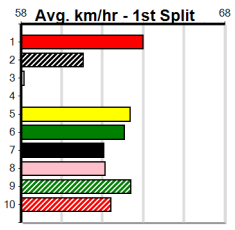

MONTROSE IGA LIQUOR

Distance: 300m, Race Type: Tier 3 - Grade 7, Total Prizemoney: $1,530
1st: $1,000, 2nd: $320, 3rd: $160, 4th: $50

3

11:40AM
(VIC time)

Watchdog Tips: **0 0 0 0** Bet: **0**