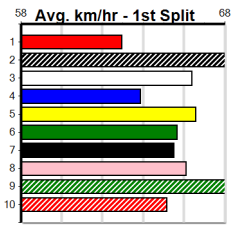

CENTRAL SCAFFOLDS

Distance: 350m, Race Type: Grade 5 T3, Total Prizemoney: $1,530
1st: $1,000, 2nd: $320, 3rd: $160, 4th: $50

9

1:32PM

(VIC time)

Watchdog Tips: **0 0 0 0** Bet: **0**