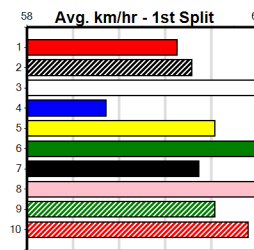

Watchdog Tips:

Bet:

Form Box Wgt Dist Track Date Time BON Margin 1st/2nd (Time) PIR Checked Comment W/R Split 1 S/P Grade

HATENNA BALE (NSW)[5]
BK Bitch May-21 Sire: ALLEN DEED Dam: DYNA ZESTY
Owner(s): B Wheeler
Trainer: Robert Camilleri (Lara)
Winning Distances: < 300m (0) 300 - 399m (2) 400 - 499m (4) 500 - 599m (0) 600 - 699m (0) > 700m (0)
Winning Weights: 26.5(1) 26.7(2) 27.3(1) 27.5(1) 28.4(1)
Box History table and Prize Best Starts table included.

MANILA SULTAN [5]
BK Dog Sep-20 Sire: FERNANDO BALE Dam: SWEET DAISY
Owner(s): C Fahey
Trainer: Billy Galea (Rockbank)
Winning Distances: < 300m (0) 300 - 399m (7) 400 - 499m (1) 500 - 599m (0) 600 - 699m (0) > 700m (0)
Winning Weights: 30.8(1) 31.3(1) 31.4(1) 31.6(1) 31.8(1) 32.0(3)
Box History table and Prize Best Starts table included.

NIGERIAN KABOOM [5]
LTF Dog Feb-19 Sire: ALLEN DEED Dam: QUEEN KABOOM
Owner(s): P Hofman
Trainer: Paul Hofman (Creswick)
Winning Distances: < 300m (0) 300 - 399m (4) 400 - 499m (0) 500 - 599m (0) 600 - 699m (0) > 700m (0)
Winning Weights: 29.1(1) 29.6(1) 29.7(1) 29.8(1)
Box History table and Prize Best Starts table included.

LOVE A BOURBSKI (NSW)[5]
F Dog Jan-22 Sire: BARCIA BALE Dam: SUNSET BOURBSKI
Owner(s): Lyne Davidson (SYN), J Lyne, R Davidson
Trainer: Donna Knight (Talbot)
Winning Distances: < 300m (0) 300 - 399m (2) 400 - 499m (3) 500 - 599m (0) 600 - 699m (0) > 700m (0)
Winning Weights: 30.7(1) 31.0(2) 31.1(1) 31.6(1)
Box History table and Prize Best Starts table included.

MYALL MANNERED [5]
RF Dog Feb-21 Sire: ORSON ALLEN Dam: SPOT ON CINTA
Owner(s): P Vogelzang
Trainer: Phillip Vogelzang (Mansfield)
Winning Distances: < 300m (0) 300 - 399m (1) 400 - 499m (1) 500 - 599m (3) 600 - 699m (0) > 700m (0)
Winning Weights: 32.4(1) 32.7(1) 32.8(1) 32.9(1) 33.1(1)
Box History table and Prize Best Starts table included.

1

2

3

4

5