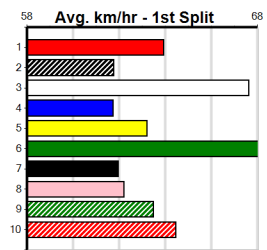

MR HUMMER LIMOS (1-2 WINS)

2

11:23AM

(VIC time)

Distance: 300m, Race Type: Tier 3 - Restricted Win, Total Prizemoney: $1,530
1st: $1,000, 2nd: $320, 3rd: $160, 4th: $50

Watchdog Tips: ☐ ☐ ☐ ☐ ☐ Bet: ☐

1

PIE HARD [6]
BK Bitch Dec-20 Sire: AUSSIE INFRARED Dam: DUNDEE ALLY
Owner(s): K Thorburn Trainer: Kaylah Thorburn (Gormandale)
Winning Distances: < 300m (0) 300 - 399m (2) 400 - 499m (0) 500 - 599m (0) 600 - 699m (0) > 700m (0)
Winning Weights: 27.5(1) 28.3(1)

Form	Box	Wgt	Dist	Track	Date	Time	BON	Margin	1st/2nd (Time)	PIR	Checked	Comment	WR	Split 1	S/P	Grade
2nd	(2)	28.4	300	HVL	R11	14-Jun-24	17.14	16.83	3.75L NANA'S TRIFLE (16.88)	M/4	.	.	.	4.00	$24.30	T3-6
6th	(1)	28.3	300	HVL	R9	21-Jun-24	17.43	16.81	5.00L MAGIC MOON CHILD (17.09)	M/6	.	.	.	4.05	$10.00	T3-6
7th	(4)	29.3	300	HVL	R11	02-Aug-24	17.30	16.98	4.50L PARIS CALLING (16.98)	M/4	.	.	.	4.02	$12.70	T3-6
5th	(8)	29.2	300	HVL	R3	05-Aug-24	17.29	16.92	3.25L HAVANA MAGIC (17.07)	M/4	.	.	.	6.78	$15.10	T3-6
7th	(4)	28.9	300	HVL	R2	19-Aug-24	17.62	16.86	7.50L PAW WALDO (17.12)	M/3	.	.	.	4.06	$22.80	T3-6
5th	(3)	28.6	300	HVL	R9	23-Aug-24	17.41	16.77	3.25L HOTSPOT HERO (17.18)	Q/1	.	.	.	3.99	$25.00	T3-6
8th	(1)	28.7	300	HVL	R4	30-Aug-24	17.47	16.96	6.00L LITTLE MISS ENVY (17.07)	M/4	.	.	.	4.05	$47.50	T3-6
5th	(6)	28.9	400	WGL	R4	05-Sep-24	23.94	23.16	6.50L OUT OF CHARGE (23.48)	M/67	.	.	.	8.79	$30.30	6G

Last 3 wins NOT included above

1st	(6)	27.5	300	HVL	R2	14-Apr-23	17.56	16.83	0.50L TWO REASONS (17.59)	M/2	.	.	.	4.02	$3.40	T3-M
1st	(4)	28.3	300	HVL	R10	07-Jun-24	17.36	16.73	0.10L HUDSON FLYER (17.36)	M/1	.	.	.	4.02	$8.00	T3-7

Box History

Bx	1st	2nd	3rd	4th	5th	6th	7th	8th
1	2	1	1	1	1	1	1	1
2	1					1		
3	1				2	1		
4	1	1				2	2	
5			1					1
6	1	2			2			1
7	1	1				1		1
8	1				1			

Prize Best Starts Trk/Dts APM: $5455.00, 17.03(8)-21/4/23, 34-2-9-2, 16-2-5-0, 1242