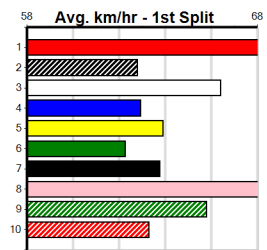

PITSTOP MOWER REPAIRS (1-2 WINS)

6

Distance: 350m, Race Type: Tier 3 - Restricted Win, Total Prizemoney: $1,530
1st: $1,000, 2nd: $320, 3rd: $160, 4th: $50

12:32PM

(VIC time)

Watchdog Tips: ☐ ☐ ☐ ☐ ☐ **Bet:** ☐

1

WALTZING BLAZE [6]
WRBD Dog Feb-22 Sire: JS FLAMIN ACE Dam: MINI FERNANDO Trainer: Gavin Ithier (Devon Meadows)
Owner(s): G Ithier
Winning Distances: < 300m (0) 300 - 399m (2) 400 - 499m (0) 500 - 599m (0) 600 - 699m (0) > 700m (0)
Winning Weights: 31.8(1) 34.7(1)

Rank	Sex	Age	Dist	Track	Date	Time	BON	Margin	1st/2nd (Time)	PIR	Checked	Comment	WR	Split 1	S/P	Grade
3rd	(4)	31.6	300	HVL	R9	28-Jun-24	17.16	16.68	3.25L HE'S SO TOUGH (16.94)	M/2	.	.	.	4.05	$9.40	T3-6
6th	(2)	31.2	300	HVL	R10	05-Jul-24	17.47	16.98	7.00L DINOSAUR DEANO (17.01)	M/5	.	.	.	4.13	$3.30	T3-6
3rd	(8)	31.6	350	HVL	R9	12-Jul-24	20.05	19.47	5.50L ASTON QUARTZ (19.67)	M/2	.	.	.	6.69	$6.60	T3-6
7th	(3)	31.2	300	HVL	R9	18-Jul-24	17.47	16.95	6.00L LITTLE WHIP (17.08)	M/2	.	.	.	4.02	$6.10	T3-6
2nd	(3)	31.4	300	HVL	R11	02-Aug-24	17.02	16.98	0.75L PARIS CALLING (16.98)	M/1	.	.	.	3.96	$12.90	T3-6
3rd	(3)	31.1	300	HVL	R3	05-Aug-24	17.25	16.92	2.75L HAVANA MAGIC (17.07)	S/2	.	.	.	6.72	$3.60	T3-6
4th	(6)	31.1	300	HVL	R10	16-Aug-24	17.22	16.77	5.50L PAW WALDO (16.86)	M/4	.	.	.	4.04	$16.20	T3-6
4th	(8)	31.1	300	HVL	R4	30-Aug-24	17.17	16.96	1.5L LITTLE MISS ENVY (17.07)	M/2	.	.	.	4.00	$9.30	T3-6

Last 3 wins NOT included above

1st	(1)	34.7	300	HVL	R1	24-Jan-24	17.05	16.66	2.00L REMO ADALLI (17.18)	S/2	.	.	.	4.01	$11.20	M
1st	(2)	31.8	300	HVL	R10	14-Jun-24	17.01	16.83	0.50L ZOOM CALL (17.03)	M/1	.	.	.	3.95	$8.10	T3-7

Box History

Bx	1st	2nd	3rd	4th	5th	6th	7th	8th
1	1							1
2	1	2	1			1		
3		2	1				1	
4			1					
5								
6				1				1
7								1
8			1	3				

Prize Best Starts Trk/Dts APM: $4120.00, 19.93(1)-17/5/24, 19-2-4-4, 3-0-0-1, 1974