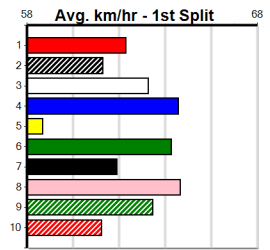

Watchdog Tips: ☐ ☐ ☐ ☐ ☐ Bet: ☐

Form Box	Wgt	Dist	Track	Date	Time	BON	Margin	1st/2nd (Time)	PIR	Checked	Comment	WR	Split 1	S/P	Grade

1

JAZZ HANDS [M]
BK Bitch Dec-21 Sire: JS FLAMIN ACE Dam: LITTLE BIT SWEET
Owner(s): Dayas Star (SYN), G Ithier, C Ithier Trainer: Christine Ithier (Springvale South)
Winning Distances: < 300m (0) 300 - 399m (0) 400 - 499m (0) 500 - 599m (0) 600 - 699m (0) > 700m (0)

Winning Weights:

8th (5)	26.6	300	HVL	R1	09-Jun-24	18.12	16.75	20.00	I'M WHAT'S NEXT (16.76)	S/8	. . .	4.27	$71.10	M	
6th (3)	27.0	515	SAP	R1	04-Aug-24	31.81	29.55	18.00	TAKE A CARNATION (30.60)	M/4246	. . .	VO	5.34	$48.40	M
7th (4)	26.8	300	HVL	R1	09-Aug-24	17.67	16.90	9.50L	ROWDY'S BEAST (17.03)	S/8	. . .	. . .	4.30	$50.20	T3-M
7th (6)	26.6	300	HVL	R1	23-Aug-24	17.53	16.77	7.00L	EVEN CHANCE (17.05)	S/6	. . .	. . .	4.14	$72.00	T3-M
4th (4)	26.6	300	HVL	R1	26-Aug-24	17.28	16.68	3.75L	CHEWBACCA (17.02)	S/5	. . .	. . .	4.14	$43.40	T3-M
2nd (4)	26.3	300	HVL	R1	06-Sep-24	17.41	16.80	1.00L	RUPTURED (17.35)	S/8	. . .	. . .	4.07	$8.40	T3-M

Last 3 wins NOT included above

Bx	1st	2nd	3rd	4th	5th	6th	7th	8th
1								
2								
3						1		
4	1			1				1
5								1
6							1	
7								
8								

Prize Best	$370.00
Starts	17.28(4)-26/8/24
Trk/Dts	6-0-1-0
APM	5-0-1-0
	370

2

COCONUT FELIPE [M]
F Dog Aug-20 Sire: FERNANDO BALE Dam: ALL INCLUDED
Owner(s): P Gabriel Trainer: Peter Gabriel (Toolern Vale)
Winning Distances: < 300m (0) 300 - 399m (0) 400 - 499m (0) 500 - 599m (0) 600 - 699m (0) > 700m (0)

Winning Weights:

6th (3)	33.3	410	HOR	R1	26-Jul-22	24.73	23.20	20.00	LAMONICA (23.39)	M/67	. . .	VO	10.69	$61.10	MH
ST (-)	33.2	425	BEN		26-Apr-23	27.80			0.01L Trial Not Cleared	M	. . .	1of1	. . .		ST
ST (-)	32.8	425	BEN		05-Jul-24	24.81			0.01L Trial Cleared	M	. . .	1of1	. . .		ST
7th (4)	33.2	425	BEN	R2	17-Jul-24	25.18	24.18	9.50L	COOL SPARKY (24.53)	M/778	. . .	. . .	6.92	$6.00	T3-M
8th (3)	32.9	425	BEN	R1	31-Jul-24	25.18	24.14	15.00	ZERO KILLER (24.18)	M/888	. . .	SW W	6.88	$27.50	M
3rd (8)	33.3	390	SHP	R1	22-Aug-24	22.79	22.33	5.50L	GOSSIP GIRL (22.40)	M/23	. . .	. . .	8.73	$13.00	T3-M
3rd (7)	33.1	425	BEN	R2	28-Aug-24	24.85	24.19	4.75L	UNINVITING (24.52)	Q/423	. . .	. . .	6.80	$14.10	T3-M
7th (5)	32.7	390	SHP	R2	05-Sep-24	23.10	22.17	6.50L	SUPER POTATO (22.65)	M/87	. . .	SW W	8.91	$19.90	T3-M

Last 3 wins NOT included above

Bx	1st	2nd	3rd	4th	5th	6th	7th	8th
1	1							
2								
3						1		1
4							2	
5							1	
6								
7			2					
8		1						

Prize Best	$1010.00
Starts	FSH
Trk/Dts	9-0-1-3
APM	0-0-0-0
	327

3

SACHIN [M]
BK Dog Oct-22 Sire: ASTON RUPEE Dam: SLINKY INKY
Owner(s): M Haines Trainer: James Shaw (Seymour)
Winning Distances: < 300m (0) 300 - 399m (0) 400 - 499m (0) 500 - 599m (0) 600 - 699m (0) > 700m (0)

Winning Weights:

6th (4)	34.6	525	MEP	R1	10-Apr-24	31.09	29.82	9.00L	HIBIKI BLUE (30.47)	M/4223	. . .	SW	5.30	$23.50	MH
4th (5)	35.4	300	HVL	R1	04-Sep-24	17.25	16.39	8.50L	GIACOMO (16.67)	S/6	. . .	. . .	4.08	$5.90	MH

Last 3 wins NOT included above

Bx	1st	2nd	3rd	4th	5th	6th	7th	8th
1								
2								
3								
4						1		
5					1			
6								
7								
8								

Prize Best	$75.00
Starts	17.25(5)-4/9/24
Trk/Dts	2-0-0-0
APM	1-0-0-0
	75