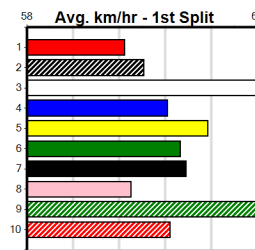

CROYDON HOMING PIGEON CLUB

Distance: 300m, Race Type: Grade 5 T3, Total Prizemoney: $1,530
1st: $1,000, 2nd: $320, 3rd: $160, 4th: $50

Watchdog Tips:

Bet:

Form Box Wgt Dist Track Date Time BON Margin 1st/2nd (Time) PIR Checked Comment W/R Split 1 S/P Grade

NO MANNERS [5]
BK Dog Mar-22 Sire: FERAL FRANKY Dam: MANNERS MATTER
Owner(s): R Wood
Trainer: Ronald Wood (Warragul)
Winning Distances: < 300m (0) 300 - 399m (5) 400 - 499m (0) 500 - 599m (0) 600 - 699m (0) > 700m (0)
Winning Weights: 29.2(1) 29.3(1) 29.5(1) 29.7(1) 30.5(1)
8th (5) 29.6 400 WGL R2 16-Jul-24 23.71 22.77 13.00 ASTON SPRITZ (22.87) M/55 . . . . 8.77 $107.80 X67
6th (8) 29.4 390 BAL R4 28-Jul-24 23.35 22.75 8.50L RUN KITTY RUN (22.77) M/35 . . . . 8.62 $57.40 T3-6
6th (7) 29.1 300 HVL R11 02-Aug-24 17.25 16.98 4.00L PARIS CALLING (16.98) M/3 . . . . 3.98 $22.60 T3-6
2nd (6) 29.3 300 HVL R3 05-Aug-24 17.21 16.92 2.25L HAVANA MAGIC (17.07) M/5 . . . . 6.78 $29.80 T3-6
1st (6) 29.2 300 HVL R11 12-Aug-24 17.00 16.88 0.50L CERTAIN MAGIC (17.04) M/2 . . . . 4.00 $3.10 6G
4th (3) 29.5 300 HVL R12 19-Aug-24 17.34 16.86 3.5L RATTLESNAKE RUBY (17.12) M/3 . . . SW . 4.09 $3.30 T3-5
1st (1) 29.3 390 BAL R11 02-Sep-24 22.77 22.64 0.50L DIMORA ASHLEY (22.80) M/21 . . . SW . 8.59 $3.60 5
1st (8) 29.5 300 HVL R12 06-Sep-24 17.17 16.80 1.75L ASSUME KEALY (17.29) M/5 . . . . 3.95 $3.60 T3-5
Last 3 wins NOT included above
1st (4) 29.7 300 HVL R2 19-Jan-24 17.57 16.85 0.75L SAINT JAYDEN (17.62) M/5 . . . . 4.05 $4.10 T3-M
1st (6) 30.5 350 TRA R10 26-Feb-24 20.11 19.99 6.00L SPEEDY PAM (20.51) M/11 . . . . 6.66 $9.30 X67

Box History table for NO MANNERS [5] showing performance across 8 boxes and 8th race.

ATOMIC CABANG [5]
BE Dog Feb-20 Sire: BEAST UNLEASHED Dam: STARS AND LIGHTS
Owner(s): T Gottsche
Trainer: Trevor Gottsche (Healesville)
Winning Distances: < 300m (0) 300 - 399m (1) 400 - 499m (9) 500 - 599m (2) 600 - 699m (0) > 700m (0)
Winning Weights: 33.0(1) 33.5(1) 33.7(1) 33.8(1) 34.4(6) 35.3(2)
2nd (8) 34.4 460 GEL R9 05-Apr-24 26.36 25.51 3.00L NIMBLE BENNY (26.16) M/632 . . . . 6.71 $33.90 5
7th (1) 34.7 390 SHP R11 02-May-24 22.88 22.35 8.00L BAMERA (22.35) M/56 . . . . 8.72 $5.00 T3-5
3rd (5) 34.2 450 SHP R12 13-May-24 25.80 25.06 1.5L LEGAL BUD (25.70) M/323 . . . . 6.73 $21.70 VET
4th (4) 34.0 390 SHP R4 27-May-24 22.41 21.84 2.75L HANDSOME JACK (22.22) M/44 . . . . 8.90 $9.00 VET
3rd (7) 34.0 450 SHP R8 30-May-24 25.93 25.51 4.00L SHA TIN KING (25.65) M/422 . . . . 6.81 $27.20 X45
6th (4) 33.6 390 SHP R7 06-Jun-24 22.90 22.12 11.00 BLACK COMPASS (22.16) M/86 . . . . 8.72 $9.40 T3-5
2nd (5) 33.6 425 BEN R5 19-Jun-24 24.90 24.13 1.5L RAPIDFIRE FOREST (24.81) M/541 . . . . 6.82 $15.30 T3-5
5th (6) 34.4 425 BEN R5 12-Jul-24 24.52 23.86 6.00L STROMBOLI (24.11) Q/223 . . . . 6.64 $42.00 VET
Last 3 wins NOT included above
1st (8) 34.4 425 BEN R11 09-Aug-23 24.32 23.92 5.50L COFFEE AND CREAM (24.67) M/111 . . . SW . 6.61 $5.00 T3-5
1st (4) 34.4 450 SHP R7 17-Aug-23 25.36 25.36 6.00L MILLIE MARLAINE (25.76) Q/111 . . . . 6.67 $1.90 T3-5
1st (2) 34.4 450 SHP R6 04-Dec-23 25.72 25.20 0.50L BEAR LEE CRIME (25.75) M/553 . . . SW . 6.78 $6.00 5

Box History table for ATOMIC CABANG [5] showing performance across 8 boxes and 8th race.