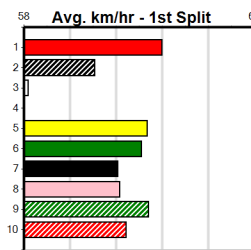

Distance: 300m, Race Type: Tier 3 - Grade 7, Total Prizemoney: $1,530
1st: $1,000, 2nd: $320, 3rd: $160, 4th: $50

Watchdog Tips:

Bet:

Table with columns: Form Box, Wgt, Dist, Track, Date, Time, BON, Margin, 1st/2nd (Time), PIR, Checked, Comment, W/R, Split 1, S/P, Grade

Race 1: IN THE MIX [7]. Dog: BK. Sire: FABREGAS, Dam: GEORGIA KATE. Trainer: Cameron Morris-flynn (Mitchell P). Includes winning distances, weights, and box history.

Race 2: WALTZING INFERNO [7]. Dog: WRBD. Sire: JS FLAMIN ACE, Dam: MINI FERNANDO. Trainer: Gavin Ithier (Devon Meadows). Includes winning distances, weights, and box history.

Race 3: CANYA LIGHT UP (NSW)[7]. Dog: RF. Sire: BEWILDERING, Dam: ZIPPING DION. Trainer: Nathan Mckay (Toolleen). Includes winning distances, weights, and box history.

Race 4: WHISKEY SPLASH [7]. Dog: WBK. Sire: WHISKEY RIOT, Dam: LEKTRA MISS. Trainer: Damien Belsham (Longwarry). Includes winning distances, weights, and box history.

Race 5: I'M FLYING [7]. Dog: BK. Sire: ASTON KIMETTO, Dam: BLACK ROCKS. Trainer: Chris Reynolds (Little River). Includes winning distances, weights, and box history.