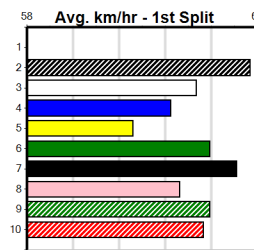

HEALESVILLE FOOTBALL NETBALL CLUB

Distance: 300m, Race Type: Grade 5 T3, Total Prizemoney: $1,530
1st: $1,000, 2nd: $320, 3rd: $160, 4th: $50

Watchdog Tips: [ ] [ ] [ ] [ ] Bet: [ ]

Table with columns: Form Box, Wgt, Dist, Track, Date, Time, BON, Margin, 1st/2nd (Time), PIR, Checked, Comment, WR, Split 1, S/P, Grade

WALTZING EMBERS [5]
WBD Bitch Feb-22 Sire: JS FLAMIN ACE Dam: MINI FERNANDO
Owner(s): G Ithier Trainer: Gavin Ithier (Devon Meadows)
Winning Distances: < 300m (0) 300 - 399m (3) 400 - 499m (0) 500 - 599m (0) 600 - 699m (0) > 700m (0)
Winning Weights: 24.2(2) 25.6(1)
Race results table with columns: Rank, Wgt, Dist, Track, Date, Time, BON, Margin, 1st/2nd (Time), PIR, Checked, Comment, WR, Split 1, S/P, Grade

Box History table and Prize Best Starts Trk/Dts APM for WALTZING EMBERS

DEVIL IN ME [5]
BK Bitch Mar-22 Sire: MY REDEEMER Dam: STAR ANISE
Owner(s): K King Trainer: Kay King (Langwarrin)
Winning Distances: < 300m (0) 300 - 399m (3) 400 - 499m (0) 500 - 599m (0) 600 - 699m (0) > 700m (0)
Winning Weights: 30.0(1) 30.1(1) 30.9(1)
Race results table with columns: Rank, Wgt, Dist, Track, Date, Time, BON, Margin, 1st/2nd (Time), PIR, Checked, Comment, WR, Split 1, S/P, Grade

Box History table and Prize Best Starts Trk/Dts APM for DEVIL IN ME

OPEN HEAVEN (QLD)[5]
RF Dog Dec-20 Sire: BARCIA BALE Dam: LANIS MORRIS
Owner(s): DIVINE DREAM TWO (SYN), R Sinfield, B Sinfield, K Dodd Trainer: Kaylah Thorburn (Gormandale)
Winning Distances: < 300m (0) 300 - 399m (3) 400 - 499m (1) 500 - 599m (0) 600 - 699m (0) > 700m (0)
Winning Weights: 30.3(1) 30.4(1) 30.6(2)
Race results table with columns: Rank, Wgt, Dist, Track, Date, Time, BON, Margin, 1st/2nd (Time), PIR, Checked, Comment, WR, Split 1, S/P, Grade

Box History table and Prize Best Starts Trk/Dts APM for OPEN HEAVEN (QLD)[5]

TOP PRAIRIE [5]
F Dog Mar-21 Sire: JESAULENKO Dam: KILTY JEWEL
Owner(s): D Graham Trainer: Scott Melville (Axedale)
Winning Distances: < 300m (0) 300 - 399m (3) 400 - 499m (1) 500 - 599m (0) 600 - 699m (0) > 700m (0)
Winning Weights: 31.5(1) 32.8(1) 32.9(1) 33.0(1)
Race results table with columns: Rank, Wgt, Dist, Track, Date, Time, BON, Margin, 1st/2nd (Time), PIR, Checked, Comment, WR, Split 1, S/P, Grade

Box History table and Prize Best Starts Trk/Dts APM for TOP PRAIRIE [5]

SWOOPING SWAN [5]
F Bitch Jun-21 Sire: FERNANDO BALE Dam: FEARLESS SWAN
Owner(s): G Mcmillan Trainer: Gary Mcmillan (Nambrok)
Winning Distances: < 300m (0) 300 - 399m (6) 400 - 499m (0) 500 - 599m (0) 600 - 699m (0) > 700m (0)
Winning Weights: 26.2(1) 26.3(1) 26.4(1) 26.5(1) 26.6(2)
Race results table with columns: Rank, Wgt, Dist, Track, Date, Time, BON, Margin, 1st/2nd (Time), PIR, Checked, Comment, WR, Split 1, S/P, Grade

Box History table and Prize Best Starts Trk/Dts APM for SWOOPING SWAN [5]