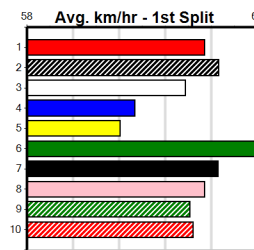

"THE SHED" @ Healesville Greys

Distance: 300m, Race Type: Grade 5 T3, Total Prizemoney: \$1,530
1st: \$1,000, 2nd: \$320, 3rd: \$160, 4th: \$50

4

11:56AM

(VIC time)

Watchdog Tips:

Bet:

Form	Box	Wgt	Dist	Track	Date	Time	BON	Margin	1st/2nd (Time)	PIR	Checked	Comment	WR	Split 1	S/P	Grade
------	-----	-----	------	-------	------	------	-----	--------	----------------	-----	---------	---------	----	---------	-----	-------