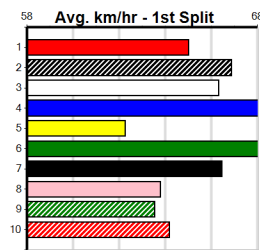

SPORTSBET NOBODY DOES IT EASIER

Distance: 300m, Race Type: Grade 5 T3, Total Prizemoney: $1,530
1st: $1,000, 2nd: $320, 3rd: $160, 4th: $50

Watchdog Tips:

Bet:

Table with columns: Form Box, Wgt, Dist, Track, Date, Time, BON, Margin, 1st/2nd (Time), PIR, Checked, Comment, WR, Split 1, S/P, Grade

WHY NOT BARNEY [5]
RF Dog Sep-20 Sire: BERNARDO Dam: WHY NOT GINGER Trainer: Leigh Carter (Devon Meadows)
Winning Distances: < 300m (0) 300 - 399m (1) 400 - 499m (5) 500 - 599m (0) 600 - 699m (0) > 700m (0)
Winning Weights: 30.3(1) 30.5(1) 31.4(1) 31.6(1) 31.7(2)
Box History table and Prizemoney table included.

INTER BLACK FIRE [5]
BK Bitch Sep-21 Sire: AUSSIE INFRARED Dam: INTER SANTINA Trainer: Joe Interligi (Dandenong North)
Winning Distances: < 300m (0) 300 - 399m (5) 400 - 499m (0) 500 - 599m (0) 600 - 699m (0) > 700m (0)
Winning Weights: 25.6(1) 25.7(1) 25.9(1) 26.1(1) 26.4(1)
Box History table and Prizemoney table included.

WHY NOT AJAY [5]
BD Dog Sep-20 Sire: BERNARDO Dam: WHY NOT GINGER Trainer: Gregory Carter (Devon Meadows)
Winning Distances: < 300m (0) 300 - 399m (7) 400 - 499m (5) 500 - 599m (0) 600 - 699m (0) > 700m (0)
Winning Weights: 31.3(1) 31.4(1) 31.5(1) 31.6(4) 31.9(1) 32.0(2) 32.5(1) 32.7(1)
Box History table and Prizemoney table included.

DEVINE SAL [5]
BD Bitch Sep-20 Sire: ASTON DEE BEE Dam: ZULU MYSTIQUE Trainer: Paul Martin (Chirnside Park)
Winning Distances: < 300m (0) 300 - 399m (5) 400 - 499m (0) 500 - 599m (0) 600 - 699m (0) > 700m (0)
Winning Weights: 25.6(1) 25.7(1) 26.2(1) 26.5(1) 26.6(1)
Box History table and Prizemoney table included.

BE YOURSELF [5]
BK Bitch Nov-20 Sire: BERNARDO Dam: ZIPPING TINA Trainer: Gary Mcmillan (Nambrok)
Winning Distances: < 300m (0) 300 - 399m (4) 400 - 499m (0) 500 - 599m (0) 600 - 699m (0) > 700m (0)
Winning Weights: 24.5(2) 24.8(1) 24.9(1)
Box History table and Prizemoney table included.