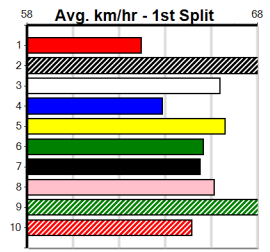

CENTRAL SCAFFOLDS

Distance: 350m, Race Type: Grade 5 T3, Total Prizemoney: $1,530
1st: $1,000, 2nd: $320, 3rd: $160, 4th: $50

Watchdog Tips:

Bet:

Table with columns: Form Box, Wgt, Dist, Track, Date, Time, BON, Margin, 1st/2nd (Time), PIR, Checked, Comment, W/R, Split 1, S/P, Grade

Race 1: SHIMA HARLEY [5]
BD Dog May-22 Sire: FERNANDO BALE Dam: SHIMA CLASSIC
Owner(s): G Mitchell
Trainer: Donna Knight (Talbot)
Winning Distances: < 300m (0) 300 - 399m (0) 400 - 499m (3) 500 - 599m (0) 600 - 699m (0) > 700m (0)
Winning Weights: 30.3(1) 31.9(1) 32.0(1)
Box History table and Prize Best Starts Trk/Dts APM

Race 2: MYSTIC LOVE (QLD)[5]
WBD Bitch Sep-20 Sire: FERNANDO BALE Dam: GIVE IT SOME
Owner(s): B Galea
Trainer: Billy Galea (Rockbank)
Winning Distances: < 300m (0) 300 - 399m (13) 400 - 499m (0) 500 - 599m (0) 600 - 699m (0) > 700m (0)
Winning Weights: 24.6(1) 24.8(1) 24.9(2) 25.0(2) 25.1(2) 25.2(2) 25.4(1) 25.5(2)
Box History table and Prize Best Starts Trk/Dts APM

Race 3: ZIPPI MUSTANG [5]
RF Bitch Dec-21 Sire: ALLEN DEED Dam: BLACK MUSTANG
Owner(s): Almighty Angel (SYN), L Condon, G Fisher, J Condon, J Reid, P Morganti, J Arnold, S Tetlow, C H
Trainer: Bernie Ender (St Albans)
Winning Distances: < 300m (0) 300 - 399m (4) 400 - 499m (1) 500 - 599m (0) 600 - 699m (0) > 700m (0)
Winning Weights: 25.6(2) 25.8(1) 25.9(1) 26.1(1)
Box History table and Prize Best Starts Trk/Dts APM

Race 4: AUSSIE SAVANNAH (NSW)[5]
BK Bitch Apr-21 Sire: AUSSIE INFRARED Dam: REGAL SAVANNAH
Owner(s): B Milne
Trainer: Barry Milne (Kilmore)
Winning Distances: < 300m (0) 300 - 399m (5) 400 - 499m (0) 500 - 599m (0) 600 - 699m (0) > 700m (0)
Winning Weights: 27.4(1) 27.6(1) 27.7(1) 28.0(1) 28.6(1)
Box History table and Prize Best Starts Trk/Dts APM

Race 5: GOLDEN COAST [5]
F Dog Dec-20 Sire: PAT C SABBATH Dam: UNIQUE JOY
Owner(s): K Norton
Trainer: Kylie Norton (Craigieburn)
Winning Distances: < 300m (0) 300 - 399m (7) 400 - 499m (0) 500 - 599m (0) 600 - 699m (0) > 700m (0)
Winning Weights: 29.9(1) 30.0(1) 31.7(1) 31.8(1) 31.9(2) 32.2(1)
Box History table and Prize Best Starts Trk/Dts APM