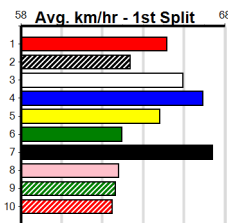

AVARD CIVIL

Distance: 425m, Race Type: Mixed 4/5, Total Prizemoney: $3,360 1st: $2,250, 2nd: $690, 3rd: $345, 4th: $75

Watchdog Tips: 0 0 0 0 Bet:

Main race results table with columns for Form, Box, Weight, Dist, Track, Date, Time, BON, Margin, 1st/2nd (Time), PIR, Checked, Comment, W/R, Split 1, S/P, Grade, and Winning Boxes. Includes races 1-10.