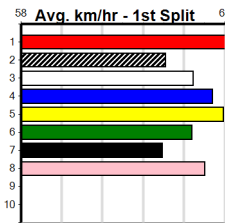

PETER BROWN CUSTOM HOMES

Distance: 425m, Race Type: Mixed 3/4, Total Prizemoney: $3,360
1st: $2,250, 2nd: $690, 3rd: $345, 4th: $75

7

5:07PM
(VIC time)

Watchdog Tips: **0** **0** **0** **0** Bet: .

Form Box Weight Dist Track Date Time BON Margin 1st/2nd (Time) PIR Checked Comment W/R Split 1 S/P Grade

1 AT MY COMMAND (QLD)[4]

DKBD B Dec-21 WHISKEY RIOT FLYING SEPTEMBER

Trainer: Anthony Azzopardi (Rowsley)

1st (4)	26.1	425	BEN	R6	02-Aug-24	23.74	23.70	4.25LAVIANNA (24.03)	M/111	.	.	.	6.45	$2.90	X45
4th (4)	26.6	410	HOR	R9	13-Aug-24	23.46	23.10	3.75LLIGHTNING JEDDA (23.21)	M/13	.	.	W	10.28	$2.90	X45
1st (3)	26.5	400	GEL	R11	23-Aug-24	22.59	22.56	7.00LWARM COCKLES (23.08)	Q/11	.	.	.	8.26	$2.60	X45
1st (5)	26.4	400	WGL	R5	30-Aug-24	22.64	22.57	1.00LASTON SPRITZ (22.70)	M/11	.	SW	W	8.10	$1.40	5

Owner(s): Three Gunners (SYN), M Vincent, P Rantucci, M Harrop

Winning Boxes

1	2	3	4	5	6	7	8
1	1	3	2	1	1	1	2
Prize	$30,595.00						
Best	23.74						
Starts	20-11-1-2						
Trk/Dst	1-1-0-0						
APM	$11284						

2 BOURKE [4]

BD D Apr-22 FERAL FRANKY ALL INN AVA

Trainer: Lee Moore (Bagshot)

8th (7)	33.1	450	BAL	R7	06-Jun-24	25.87	25.14	9.50LQUEST FOR PACE (25.24)	S/757	.	.	.	6.76	$10.70	SH
3rd (1)	33.1	450	SHP	R8	17-Jun-24	25.76	25.17	6.50LPACKHAM PRINCE (25.33)	M/653	.	.	.	7.09	$5.00	X45
4th (1)	33.8	390	SHP	R4	29-Jul-24	22.38	22.01	3.75LBUMPY'S DAD ROY (22.13)	M/66	.	.	.	8.75	$6.70	X45
T (4)	33.8	390	SHP	R9	05-Aug-24	0.00	22.08	.UNCLE ROSCO (22.15)	M/48	.	SW	.	8.61	$3.50	X45

Owner(s): L Moore

Winning Boxes

1	2	3	4	5	6	7	8
2	2						1
Prize	$22,405.00						
Best	23.75						
Starts	16-7-1-2						
Trk/Dst	4-2-1-1						
APM	$7130						

3 LEO BALE (NSW)[4]

BD D May-22 CHRISTO BALE HAE ALLEN

Trainer: Rebecca Gibbons (Avalon)

1st (1)	31.2	390	WBL	R10	15-Aug-24	21.75	21.75	4.00LASTON ZINGARA (22.02)	M/11	.	SW	.	8.36	$1.80	FFA
6th (2)	31.8	350	HVL	R6	25-Aug-24	19.87	18.71	13.00LMOCK FISH (18.96)	M/7	.	.	.	6.69	$2.50	X45
5th (3)	31.6	350	HVL	R5	01-Sep-24	19.27	18.88	5.00LSERIAL STICKER (18.92)	S/4	.	SW	.	6.52	$8.50	SH
8th (1)	31.6	460	GEL	R7	06-Sep-24	26.34	25.59	9.00LHOUSE OF TURBO (25.74)	S/338	.	.	W	6.58	$6.10	SH

Owner(s): B Wheeler

Winning Boxes

1	2	3	4	5	6	7	8
2			1				2 3
Prize	$17,050.00						
Best	23.69						
Starts	16-8-2-0						
Trk/Dst	3-2-1-0						
APM	$10180						

4 GAS LANTERN [3]

BK B Mar-22 FABREGAS MAGIC LANTERN

Trainer: Andrew Mooney (Amherst)

2nd (8)	28.8	390	WBL	R4	15-Aug-24	22.21	21.75	2.00LTIGGERLONG GAS (22.08)	M/22	.	.	.	8.54	$4.70	5
3rd (3)	29.0	425	BEN	R4	23-Aug-24	24.26	23.83	6.00LLOOKS LIKE MAGIC (23.87)	M/133	.	.	.	6.50	$4.30	FFA
2nd (8)	28.8	425	BEN	R4	30-Aug-24	24.05	23.73	2.75LSILKY SAUCE (23.86)	M/122	.	.	.	6.53	$7.40	X34
4th (3)	28.8	400	GEL	R12	06-Sep-24	23.00	22.68	3.75LGAYLE BALE (22.76)	M/23	.	.	.	8.32	$5.80	X45

Owner(s): A Mooney

Winning Boxes

1	2	3	4	5	6	7	8
1	1	1	2	1	1		2
Prize	$22,550.00						
Best	23.83						
Starts	26-8-8-4						
Trk/Dst	10-4-2-3						
APM	$11295