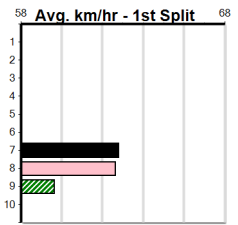

Bendigo

SPORTSBET NOBODY DOES IT EASIER

Distance: 425m, Race Type: Maiden, Total Prizemoney: $2,535
1st: $1,680, 2nd: $520, 3rd: $260, 4th: $75

1
3:03PM
(VIC time)

Watchdog Tips:

0 0 0 0

Bet:

Form Box Weight Dist Track Date Time BON Margin 1st/2nd (Time) PIR Checked Comment W/R Split 1 S/P Grade

1 SWEET CHILD [M]
DKBD B Jan-23 TOMMY SHELBY SAPHIRE RUBY
Trainer: Robert Douglas (Heathcote)
Owner(s): S Davis

Winning Boxes							
1	2	3	4	5	6	7	8
Prize							$0
Best							FSH
Starts							0-0-0-0
Trk/Dst							0-0-0-0
APM							$0

2 BASEMENT [M]
BK D Feb-23 FERNANDO BALE DESIREE DEVERE
Trainer: Beverley Pell (Toolleen)
Owner(s): BEV AND DANIEL (SYN), B Pell, D Pell

Winning Boxes							
1	2	3	4	5	6	7	8
Prize							$0
Best							FSH
Starts							0-0-0-0
Trk/Dst							0-0-0-0
APM							$0

3 EXPELLED [M]
BE D Jan-23 TOMMY SHELBY SAPHIRE RUBY
Trainer: Robert Douglas (Heathcote)
Owner(s): S Davis

Winning Boxes							
1	2	3	4	5	6	7	8
Prize							$0
Best							FSH
Starts							0-0-0-0
Trk/Dst							0-0-0-0
APM							$0

4 BENNY BIG BOY [M]
F D Mar-22 BEAST UNLEASHED STARS AND LIGHTS
Trainer: Wendy Hansen (Daisy Hill)
Owner(s): G Hansen

Winning Boxes							
1	2	3	4	5	6	7	8
Prize							$0
Best							FSH
Starts							0-0-0-0
Trk/Dst							0-0-0-0
APM							$0

5 DIRTY RASCAL (NSW)[M]
BK D Sep-22 FLYING RICCIARDO JAYDAH'S JET
Trainer: Thomas Boehmke (Nareewillock)
Owner(s): H Boehmke

5th (5) 29.1 410 HOR R2 03-Sep-24 25.66 23.05 20.00LNUTLEY BOY (24.30) S/65 . . . 11.67 $16.80 M

Winning Boxes							
1	2	3	4	5	6	7	8
Prize							$0.00
Best							FSH
Starts							1-0-0-0
Trk/Dst							0-0-0-0
APM							$0

6 IMPOSTER [M]
BK D Feb-23 FERNANDO BALE PATRIOT EARHART
Trainer: Daniel Gibbons (Avalon)
Owner(s): A Tullio

Winning Boxes							
1	2	3	4	5	6	7	8
Prize							$0
Best							FSH
Starts							0-0-0-0
Trk/Dst							0-0-0-0
APM							$0

7 LITTLE DARL [M]
BK B Sep-22 ASTON RUPEE STAR OF JASMINE
Trainer: Donna Robertson (Bald Hills)
Owner(s): MALLEE RACING (SYN), S Jardine, N Monaghan

3rd (6) 27.6 425 BEN R1 30-Aug-24 24.49 23.73 0.75LPAW XENA (24.45) Q/212 . . . 6.70 $39.60 M
2nd (6) 27.6 300 HVL R1 04-Sep-24 16.90 16.39 3.5LGIACOMO (16.67) M/2 . SW . 3.96 $10.40 MH

Winning Boxes							
1	2	3	4	5	6	7	8
Prize							$780.00
Best							24.49
Starts							2-0-1-1
Trk/Dst							1-0-0-1
APM							$780

8 MATCHBOX PRINCE [M]
LTF D Jun-21 ASTON KIMETTO CRANBERRY MISS
Trainer: Paul May (Inglewood)
Owner(s): P May

8th (8) 34.5 390 SHP R1 19-Aug-24 23.40 21.94 14.00LRHOSWEN (22.43) S/88 . . . 8.84 $38.30 M

Winning Boxes							
1	2	3	4	5	6	7	8
Prize							$0.00
Best							FSH
Starts							1-0-0-0
Trk/Dst							0-0-0-0
APM							$0

9 MORAIN ARIANA [M] Res.
BK B Jan-23 KOBLENZ MORAIN COCO
Trainer: Briana Robertson -leech (Smeaton)
Owner(s): MORAIN (SYN), G Judd, S Judd

6th (7) 27.5 390 BAL R2 31-Jul-24 22.99 22.17 11.00LPAW REX (22.26) M/87 . . . 8.94 $21.40 MH
5th (4) 27.8 390 BAL R2 21-Aug-24 22.99 22.10 6.50LHIGHWAY HOOLIGAN (22.55) M/44 . . . 8.73 $12.80 M
4th (4) 28.0 425 BEN R1 30-Aug-24 24.55 23.73 1.75LPAW XENA (24.45) M/554 . . . 6.76 $15.20 M

Winning Boxes							
1	2	3	4	5	6	7	8
Prize							$75.00
Best							24.55
Starts							3-0-0-0
Trk/Dst							1-0-0-0
APM							$75

10 *** NO RESERVE ***

Winning Boxes							
1	2	3	4	5	6	7	8
Prize							
Best							
Starts							
Trk/Dst							
APM							

Trainer:
Owner(s):