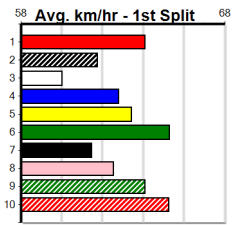

2
3:27PM
(VIC time)

Watchdog Tips: 0 0 0 0 Bet: .