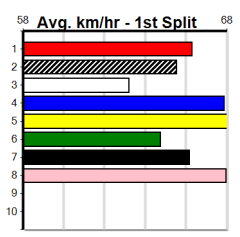

HANRAHAN PLUMBING

Distance: 500m, Race Type: Mixed 4/5, Total Prizemoney: $3,875
1st: $2,600, 2nd: $800, 3rd: $400, 4th: $75

Watchdog Tips: **0 0 0 0** Bet: _____