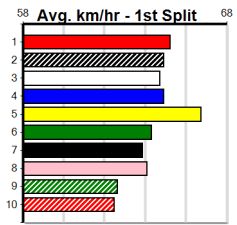

MADE SOLUTIONS ELECTRICAL AND DAT

Distance: 425m, Race Type: Grade 5, Total Prizemoney: $2,925
1st: $1,950, 2nd: $600, 3rd: $300, 4th: $75

Watchdog Tips: 0 0 0 0 Bet:

Main table containing race details for 10 races (1-10), including horse names, trainers, owners, and performance metrics. Includes sub-tables for 'Winning Boxes' for each race.