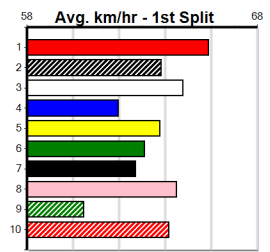

Bendigo
12
6:40PM
(VIC time)

SPORTSBET GREEN TICKS (275+ RANK)

Distance: 425m, Race Type: Grade 5 No Penalty, Total Prizemoney: $2,925
1st: $1,950, 2nd: $600, 3rd: $300, 4th: $75

Watchdog Tips: ☐ ☐ ☐ ☐ ☐ ☐

Bet: ☐

1

PHIL'S NO ANGEL [5]
BK Dog Mar-22 Sire: ASTON DUKE Dam: STARLIGHT JILL
Owner(s): BEERS FOR THE BOYS (SYN), D Baldwin, D Chillingsworth, P Rattray Trainer: Thomas Wark (Rushworth)
Winning Distances: < 300m (0) 300 - 399m (1) 400 - 499m (2) 500 - 599m (0) 600 - 699m (0) > 700m (0)
Winning Weights: 30.1(1) 30.5(2)

Pos	Dist	Wgt	Sex	Age	Date	Time	BOB	Margin	1st/2nd (Time)	PIR	Checked	Comment	WR	Split 1	S/P	Grade
1st	(1)	30.5	390	SHP	R9	08-Jul-24	22.18	22.00	4.00L BONE SHAKER (22.46)	Q/11	.	.	.	8.36	$1.70	X67
3rd	(8)	30.4	300	HVL	R11	14-Jul-24	17.02	16.69	2.25L ARTEMIS ONE (16.88)	M/3	.	.	.	4.03	$2.40	RWH
7th	(8)	30.0	425	BEN	R5	19-Jul-24	24.63	23.78	7.50L SOFIA RIOT (24.13)	M/247	.	SW	.	6.61	$7.10	5
5th	(5)	30.7	350	HVL	R5	31-Jul-24	19.74	19.20	3.75L BLIND AMBITION (19.48)	M/5	.	.	.	6.66	$7.50	5
4th	(3)	30.5	390	SHP	R10	05-Aug-24	22.36	22.08	2.50L OCEAN BURN (22.19)	M/22	.	.	.	8.53	$2.50	5
5th	(7)	30.9	435	SLE	R4	21-Aug-24	25.73	24.64	5.50L ELENA'S JEBRYNAH (25.36)	S/333	.	.	.	5.47	$6.30	RW
3rd	(6)	30.3	425	BEN	R12	30-Aug-24	24.28	23.73	4.75L SUNNY'S ALRIGHT (23.95)	M/222	.	.	.	6.63	$2.50	5
5th	(5)	30.4	390	SHP	R3	09-Sep-24	22.48	22.15	4.00L TROPIC MAN (22.21)	M/34	.	.	.	8.46	$6.00	5

Last 3 wins NOT included above

1st	(3)	30.1	425	BEN	R1	03-May-24	24.19	23.69	0.25L DARRA SAPPHERE (24.20)	M/111	.	.	.	6.55	$11.40	M
1st	(6)	30.5	425	BEN	R2	05-Jun-24	24.17	24.06	0.50L HIGH COTTON (24.19)	M/111	.	.	.	6.51	$2.80	7

Box History

Bx	1st	2nd	3rd	4th	5th	6th	7th	8th
1	1							
2			1					
3	1			2				
4								
5					2			
6	1		1					
7		2		1				1
8			2				1	

Prize Best Starts Trk/Dts APM: $6540.00, 24.15(7)-21/6/24, 16-3-0-6, 9-2-0-5, 3679