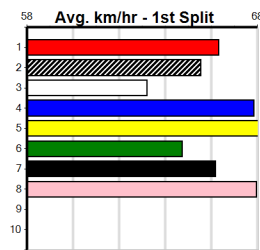

HANRAHAN PLUMBING

Distance: 500m, Race Type: Mixed 4/5, Total Prizemoney: $3,875
1st: $2,600, 2nd: $800, 3rd: $400, 4th: $75

Watchdog Tips:

Bet:

Form Box Wgt Dist Track Date Time BON Margin 1st/2nd (Time) PIR Checked Comment W/R Split 1 S/P Grade

SWIFT VODKA (NSW)[4]
BK Bitch Oct-21 Sire: FABREGAS Dam: NORMAN'S GIRL
Owner(s): GLASWEGIAN ANGEL (SYN), A Kenyon, R Kenyon, A Kenyon, R Kenyon
Trainer: Renee Kenyon (Lara)
Box History table and race results for Swift Vodka.

TENSION HEAD [5]
BEED Dog Oct-21 Sire: TOMMY SHELBY Dam: SNOOKY
Owner(s): JimKat Racing (SYN), J Holt, K Evans
Trainer: Katrina Evans (Kyneton)
Box History table and race results for Tension Head.

NICKLEBY ACTION [5]
BD Dog Nov-21 Sire: FERAL FRANKY Dam: NICKO DANCER
Owner(s): J Hall
Trainer: Julie Hall (Dingee)
Box History table and race results for Nickleby Action.

HOTEL WHISKY ONE (QLD)[5]
BD Dog Dec-21 Sire: WHISKEY RIOT Dam: FLYING SEPTEMBER
Owner(s): Team Smartee's (SYN), M Vincent, S Nothdurft
Trainer: Anthony Azzopardi (Rowsley)
Box History table and race results for Hotel Whisky One.

BUNDY PARADISE [5]
BK Dog Feb-22 Sire: SHIMA SHINE Dam: MEPUNGA MOLLY
Owner(s): B Stephens
Trainer: Susan Richards (Devon Meadows)
Box History table and race results for Bundy Paradise.

1

2

3

4

5