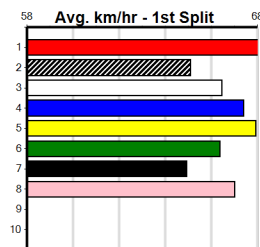

PETER BROWN CUSTOM HOMES

Distance: 425m, Race Type: Mixed 3/4, Total Prizemoney: $3,360
1st: $2,250, 2nd: $690, 3rd: $345, 4th: $75

Watchdog Tips:

Bet:

Table with columns: Form Box, Wgt, Dist, Track, Date, Time, BON, Margin, 1st/2nd (Time), PIR, Checked, Comment, WR, Split 1, S/P, Grade

AT MY COMMAND (QLD)[4]
DKBD Bitch Dec-21 Sire: WHISKEY RIOT Dam: FLYING SEPTEMBER
Owner(s): Three Gunners (SYN), M Vincent, P Rantucci, M Harrop
Trainer: Anthony Azzopardi (Rowsley)

BOURKE [4]
BD Dog Apr-22 Sire: FERAL FRANKY Dam: ALL INN AVA
Owner(s): L Moore
Trainer: Lee Moore (Bagshot)

LEO BALE (NSW)[4]
BD Dog May-22 Sire: CHRISTO BALE Dam: HAE ALLEN
Owner(s): B Wheeler
Trainer: Rebecca Gibbons (Avalon)

GAS LANTERN [3]
BK Bitch Mar-22 Sire: FABREGAS Dam: MAGIC LANTERN
Owner(s): A Mooney
Trainer: Andrew Mooney (Amherst)

TATTOOED [4]
BD Dog Jan-22 Sire: FERNANDO BALE Dam: CALL ME BUBBLES
Owner(s): BEV AND DANIEL (SYN), B Pell, D Pell
Trainer: Anthony Azzopardi (Rowsley)

1

2

3

4

5

Box History table for AT MY COMMAND (QLD)[4]

Box History table for BOURKE [4]

Box History table for LEO BALE (NSW)[4]

Box History table for GAS LANTERN [3]

Box History table for TATTOOED [4]