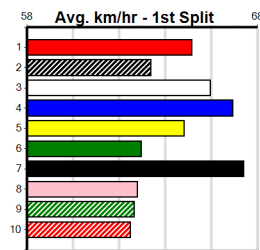

AVARD CIVIL

Distance: 425m, Race Type: Mixed 4/5, Total Prizemoney: \$3,360
1st: \$2,250, 2nd: \$690, 3rd: \$345, 4th: \$75

Watchdog Tips:

Bet:

Form Box Wgt Dist Track Date Time BON Margin 1st/2nd (Time) PIR Checked Comment W/R Split 1 S/P Grade