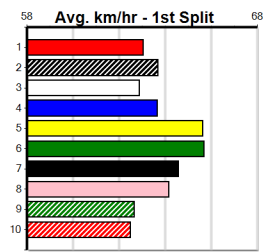

Bendigo
10
6:05PM
(VIC time)

SHIMA SHINE AT STUD

Distance: 425m, Race Type: Grade 5, Total Prizemoney: $2,925
1st: $1,950, 2nd: $600, 3rd: $300, 4th: $75

Watchdog Tips: ☐ ☐ ☐ ☐ ☐

Bet:

BROADSIDE [5]
Dog Dec-20 Sire: KONOMI Dam: CALL ME BUBBLES
Owner(s): BEV AND DANIEL (SYN), B Pell, D Pell
Winning Distances: < 300m (0) 300 - 399m (1) 400 - 499m (9) 500 - 599m (0) 600 - 699m (0) > 700m (0)
Winning Weights: 35.0(2) 35.2(1) 35.3(2) 35.6(2) 35.8(2) 36.3(1)

Box	1st	2nd	3rd	4th	5th	6th	7th	8th
1	3	2	1					
2	3	1	1	2		1		
3		1	3	1	1			
4	3	2	1	1	2	2		
5	1	2			2	1	1	
6		1	3	3	2	1		
7	1	3	1	2	1	3		
8	2	3	2		2	2	1	

Trainer: Daniel Pell (Toolleen)

Prize Best Starts Trk/Dts APM: $59255.63, 23.74(4)-12/1/24, 71-10-16-13, 39-4-10-9, 11236

DESMONDE [5]
Dog Aug-19 Sire: DYNA VILLA Dam: GAZER BALE
Owner(s): G Jenkin
Winning Distances: < 300m (0) 300 - 399m (11) 400 - 499m (12) 500 - 599m (0) 600 - 699m (0) > 700m (0)
Winning Weights: 29.7(2) 29.8(2) 30.0(2) 30.2(3) 30.3(1) 30.4(1) 30.5(1) 30.8(1) 30.9(1) 31.3(3) 31.6(2) 31.7(1) 31.8(3)

Box	1st	2nd	3rd	4th	5th	6th	7th	8th
1	5	3	2	1	1	3	2	2
2	2	2	3	2	4	1	2	3
3		3	5	2	3	2	3	1
4	1	3	2	3	2	3	1	2
5	2	1	3	1	2	1	4	1
6	6	6	2	1	1	2	1	2
7	3	3	1	3	2	1	2	2
8	4	5	4			1	2	1

Trainer: Michael Bewley (Pentland Hills)

Prize Best Starts Trk/Dts APM: $60660.21, 23.84(8)-13/1/23, 142-23-23-23, 33-3-6-4, 7546

SQUEAKY CARROLL (NSW)[5]
Dog Jun-22 Sire: BARCIA BALE Dam: LARRAKEYAH LADY
Owner(s): GLASWEGIAN ANGEL (SYN), A Kenyon, R Kenyon, A Kenyon, R Kenyon
Winning Distances: < 300m (0) 300 - 399m (0) 400 - 499m (2) 500 - 599m (2) 600 - 699m (0) > 700m (0)
Winning Weights: 33.4(1) 33.5(2) 33.9(1)

Box	1st	2nd	3rd	4th	5th	6th	7th	8th
1				1		1		
2					1			
3		1				1		1
4			2					
5	1		1	1				
6	2				1			
7	1	1						
8		1			1			1

Trainer: Renee Kenyon (Lara)

Prize Best Starts Trk/Dts APM: $8430.00, 24.56(6)-12/7/24, 19-4-3-3, 1-0-0-0, 4669

HARD STYLE ROBBO (NSW)[4]
Dog Jan-22 Sire: HARD STYLE RICO Dam: HELLO ROBBO
Owner(s): The Winning Runs (SYN), K Catford, D Terrell, L Martin
Winning Distances: < 300m (0) 300 - 399m (0) 400 - 499m (3) 500 - 599m (0) 600 - 699m (0) > 700m (0)
Winning Weights: 30.0(1) 30.5(1) 30.6(1)

Box	1st	2nd	3rd	4th	5th	6th	7th	8th
1	2						2	1
2		1	1					
3		2	2			1	1	
4		1	1			1		
5		1			2			
6			2				1	
7			2	1	1			
8	1				2	1		

Trainer: Robert Hayes (Toolleen)

Prize Best Starts Trk/Dts APM: $7180.00, 24.11(3)-26/6/24, 30-3-5-8, 8-1-2-3, 3830

CORNHILL PRINCE [5]
Dog Nov-21 Sire: FERAL FRANKY Dam: MERCY MERCY
Owner(s): S Gibson
Winning Distances: < 300m (0) 300 - 399m (0) 400 - 499m (1) 500 - 599m (5) 600 - 699m (0) > 700m (0)
Winning Weights: 32.6(1) 32.7(1) 33.0(1) 33.2(1) 33.7(2)

Box	1st	2nd	3rd	4th	5th	6th	7th	8th
1	1	1	1	1	1	1	1	
2	3	1	1	1	1			1
3	1							
4	1				1	1		
5			2	2		1		
6			1				2	1
7		2	1	2		1	1	
8		2	2		1	1		

Trainer: Scott Gibson (Harcourt)

Prize Best Starts Trk/Dts APM: $25470.00, 24.03(1)-22/12/23, 37-6-6-8, 11-1-2-4, 11254