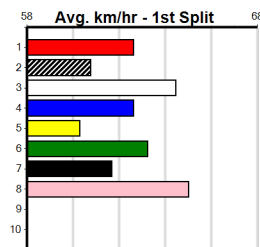

MANNINGS GREYHOUND COMPLEX

Distance: 500m, Race Type: Mixed 6/7, Total Prizemoney: $3,340
1st: $2,230, 2nd: $690, 3rd: $345, 4th: $75

Watchdog Tips:

Bet:

Form Box	Wgt	Dist	Track	Date	Time	BON	Margin	1st/2nd (Time)	PIR	Checked	Comment	WR	Split 1	S/P	Grade

CORNHILL STORM [6]

BK Bitch Nov-21 Sire: FERAL FRANKY Dam: MERCY MERCY Trainer: Scott Gibson (Harcourt)

Owner(s): S Gibson
Winning Distances: < 300m (0) 300 - 399m (0) 400 - 499m (2) 500 - 599m (0) 600 - 699m (0) > 700m (0)
Winning Weights: 25.7(1) 25.8(1)

1st (8)	25.7	425	BEN	R2	21-Jun-24	24.61	23.62	1.00L WHERE TO NEXT (24.67)	M/311	.	SW	.	6.74	$19.70	M
7th (3)	25.7	390	SHP	R10	29-Jun-24	23.39	22.71	10.00 CRUSOE MAGIC (22.71)	M/75	.	.	.	8.91	$12.50	T3-7
3rd (8)	26.3	450	BAL	R3	07-Jul-24	26.25	25.42	1.75L HARD ROTOR (26.14)	M/311	.	.	.	6.83	$2.30	T3-7
1st (5)	25.8	410	HOR	R4	13-Jul-24	24.00	23.35	1.00L DUKE CABOOM (24.06)	M/22	.	.	.	10.65	$19.00	7
3rd (7)	26.1	425	BEN	R10	20-Jul-24	24.71	24.13	8.00L HARD STYLE ROBBO (24.17)	Q/333	.	.	.	6.74	$5.00	6G
5th (5)	26.3	450	BAL	R10	28-Jul-24	26.65	25.57	3.5L OUR BOY ROO (26.42)	M/332	.	.	.	6.77	$12.90	T3-6
3rd (1)	26.6	390	SHP	R10	29-Aug-24	22.62	22.11	1.00L INNER SPIRIT (22.57)	Q/22	.	.	.	8.64	$8.70	6G
3rd (4)	26.3	390	BAL	R4	01-Sep-24	22.54	22.35	2.75L NIKKI BONKERS (22.35)	M/43	.	.	.	8.62	$14.50	T3-6

Last 3 wins NOT included above

Bx	1st	2nd	3rd	4th	5th	6th	7th	8th
1			1					1
2								
3				1				1
4				1				
5	1				1			
6								
7			3					
8	1		1					

Prize Best $4665.00
Starts FSTD
Trk/Dts 12-2-0-6
APM 0-0-0-0 3270

MORE VOLTAGE [7]

BK Dog Mar-22 Sire: MY REDEEMER Dam: HEADSPACE Trainer: Ian Hopper (Werribee)

Owner(s): I Hopper
Winning Distances: < 300m (0) 300 - 399m (0) 400 - 499m (1) 500 - 599m (0) 600 - 699m (0) > 700m (0)
Winning Weights: 31.8(1)

2nd (4)	31.5	545	BAL	R7	14-Jul-24	31.57	31.21	5.50L MCIVOR ALFY (31.21)	M/6442	.	.	.	7.06	$14.90	T3-RW
4th (1)	31.2	500	BEN	R5	20-Jul-24	29.49	28.76	2.50L LEROY'S GIRL (29.31)	M/544	.	.	.	7.21	$4.00	7
2nd (5)	31.4	545	BAL	R7	28-Jul-24	31.71	31.32	3.5L JALAPENO GEM (31.47)	M/3322	.	.	.	6.90	$10.30	T3-RW
7th (2)	31.2	460	GEL	R5	03-Aug-24	26.83	26.23	9.00L WINTER BALE (26.23)	M/567	.	.	.	6.87	$12.80	X67
4th (2)	31.3	460	GEL	R5	06-Aug-24	26.34	25.67	4.75L PAW LARRY (26.02)	M/343	.	.	.	6.84	$10.90	X67
4th (5)	31.3	500	BEN	R5	16-Aug-24	28.75	28.00	5.50L BLACK THUMB (28.38)	M/233	.	.	.	6.77	$11.70	X67
2nd (8)	31.2	545	BAL	R7	21-Aug-24	31.83	31.24	0.25L URANA ZOOM (31.82)	S/4344	.	.	.	6.88	$11.20	S
6th (3)	31.2	460	GEL	R7	03-Sep-24	26.54	25.99	7.50L ASTON BAMFORD (26.04)	M/465	.	.	.	6.73	$26.40	X67

Last 3 wins NOT included above

1st (6)	31.8	400	GEL	R1	30-Apr-24	23.27	22.73	5.50L DONATELLO ZEAL (23.65)	M/21	.	.	.	8.72	$1.70	M

Bx	1st	2nd	3rd	4th	5th	6th	7th	8th
1			1	2				1
2				1	1			1
3			1			1		
4	1						1	
5	1		1		1	1		
6	1							
7								
8		1						

Prize Best $3265.00
Starts 28.75(5)-16/8/24
Trk/Dts 17-1-3-2
APM 2-0-0-0 2159