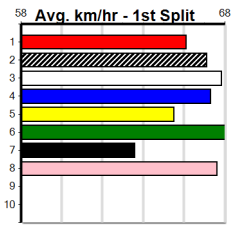

Distance: 600m, Race Type: Mixed 4/5, Total Prizemoney: $10,375
1st: $7,000, 2nd: $2,150, 3rd: $1,075, 4th: $150

7

8:33PM
(VIC time)

Watchdog Tips:

0 0 0 0

Bet:

Form Box Weight Dist Track Date Time BON Margin 1st/2nd (Time) PIR Checked Comment W/R Split 1 S/P Grade

1 PICCOLO BALE (NSW)[5]
FBD D Mar-22 KONOMI WENDALIN BALE
Trainer: Thomas Dailly (Anakie)
2nd (5) 32.3 515 SAP R3 12-Aug-24 29.79 29.27 0.05LCONTAINER (29.79) M/3445 . . . . . 5.09 $3.30 5
1st (2) 32.2 525 MEP R3 21-Aug-24 29.91 29.91 2.50LPOWER OUT (30.07) M/3211 . . . . . 5.10 $1.40 4
1st (1) 32.3 525 MEA R6 31-Aug-24 29.91 29.84 1.5LROYAL GYPSY (30.01) M/2111 . . . . . 5.10 $4.20 FFA
4th (3) 32.7 525 MEA R6 07-Sep-24 29.90 29.55 5.50FLYING ZULU (29.55) M/4333 . . . . . 5.09 $11.10 FFA
Owner(s): B Wheeler

Winning Boxes

1	2	3	4	5	6	7	8
3	2	1	1	3			
Prize							
Best							
Starts							
Trk/Dst							
APM							

2 GROOVBIRD [4]
BK B May-22 NEED MY MONEYNOW SAINT WEST
Trainer: Jeffrey Britton (Anakie)
4th (5) 29.2 595 SAN R2 01-Aug-24 34.74 34.36 5.50FLYING DINAR (34.36) S/6544 . . . . . 9.70 $8.10 X45
8th (5) 29.3 525 MEA R7 24-Aug-24 30.67 29.71 14.00EXCAVATION (29.71) M/4667 . . . . . 5.14 $15.80 X45
1st (1) 29.4 525 MEA R10 31-Aug-24 30.08 29.84 0.50LLORRAINE JACKY (30.11) Q/1122 . . . . . 5.07 $2.80 5H
6th (8) 29.5 525 MEA R5 07-Sep-24 30.34 29.55 7.00LIM A MUSTANG (29.86) M/5788 . . . . . 5.10 $11.30 5F
Owner(s): KRAMERICA (SYN), G Farrugia, W Gallagher

Winning Boxes

1	2	3	4	5	6	7	8
1	2	1	1				1
Prize							
Best							
Starts							
Trk/Dst							
APM							

3 WEST STAR [4]
BD D Feb-22 FERNANDO BALE VAN NINDI
Trainer: Paul Abela (Parwan)
1st (4) 28.8 600 MEP R6 21-Aug-24 34.40 34.40 3.75LSHADOWS OF BLUE (34.66) M/1111 . . . . . 8.92 $1.40 RWH
4th (2) 28.7 515 SAP R7 26-Aug-24 30.00 29.43 7.00LBAY TUDOR (29.54) M/4666 . . . . . 5.22 $1.50 5
1st (2) 28.8 600 MEA R2 31-Aug-24 34.57 34.44 3.00LREITERATE (34.77) M/1111 . . SW . . . 8.89 $2.20 RWF
3rd (1) 29.1 595 SAN R6 05-Sep-24 34.48 34.37 1.75LDEDALUS DIGGLE (34.37) M/3433 . . . . . 9.26 $1.90 X45
Owner(s): P Baker

Winning Boxes

1	2	3	4	5	6	7	8
1	2	1	1	1			1
Prize							
Best							
Starts							
Trk/Dst							
APM							

4 PEPPER RUSH [5]
BD D Feb-22 FERNANDO BALE GOLDEN SHIRAZ
Trainer: Shane Drummond (Heathcote)
3rd (2) 30.3 525 MEA R9 20-Jul-24 30.55 29.73 6.00LPOWER OUT (30.13) M/4223 . . . . . 5.18 $4.20 5
1st (3) 30.5 500 BEN R6 26-Jul-24 28.42 27.89 0.50LTOKYO HEIST (28.44) M/221 . . . . . 6.52 $2.40 FFA
6th (7) 30.4 425 BEN R4 30-Aug-24 24.40 23.73 8.00LSILKY SAUCE (23.86) M/666 . . . . W . . 6.73 $3.40 X34
1st (3) 30.5 525 MEA R9 07-Sep-24 30.01 29.55 3.5LTOKYO HEIST (30.24) M/1111 . . . . . 5.07 $9.40 5
Owner(s): S Drummond

Winning Boxes

1	2	3	4	5	6	7	8
3	3	4	1	3			1
Prize							
Best							
Starts							
Trk/Dst							
APM