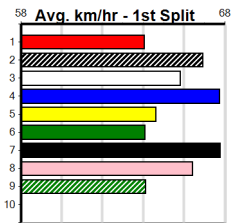

11

9:55PM

(VIC time)

Watchdog Tips: 0 0 0 0 Bet: .

Table for race 1: IRMA PINCE [5]. Includes columns for Form, Box, Weight, Dist, Track, Date, Time, BON, Margin, 1st/2nd (Time), PIR, Checked, Comment, W/R, Split 1, S/P, Grade. Winning boxes table shows prize best $65,353.75, starts 74-10-8-9, and APM $18007.

Table for race 2: DUNDEE REBEL [5]. Includes columns for Form, Box, Weight, Dist, Track, Date, Time, BON, Margin, 1st/2nd (Time), PIR, Checked, Comment, W/R, Split 1, S/P, Grade. Winning boxes table shows prize best $271,840.00, starts 82-15-19-17, and APM $22903.

Table for race 3: MEATBALL MOLLY [5]. Includes columns for Form, Box, Weight, Dist, Track, Date, Time, BON, Margin, 1st/2nd (Time), PIR, Checked, Comment, W/R, Split 1, S/P, Grade. Winning boxes table shows prize best $86,133.13, starts 68-10-10-6, and APM $13176.

Table for race 4: NEVER BE ALONE [5]. Includes columns for Form, Box, Weight, Dist, Track, Date, Time, BON, Margin, 1st/2nd (Time), PIR, Checked, Comment, W/R, Split 1, S/P, Grade. Winning boxes table shows prize best $56,835.00, starts 52-6-17-9, and APM $4582.

Table for race 5: VIDEO REFEREE [5]. Includes columns for Form, Box, Weight, Dist, Track, Date, Time, BON, Margin, 1st/2nd (Time), PIR, Checked, Comment, W/R, Split 1, S/P, Grade. Winning boxes table shows prize best $31,630.00, starts 35-3-7-8, and APM $16684.

Table for race 6: OSPREY WARRIOR [5]. Includes columns for Form, Box, Weight, Dist, Track, Date, Time, BON, Margin, 1st/2nd (Time), PIR, Checked, Comment, W/R, Split 1, S/P, Grade. Winning boxes table shows prize best $56,340.00, starts 48-11-6-5, and APM $7365.

Table for race 7: PAW OSWALD (NSW)[5]. Includes columns for Form, Box, Weight, Dist, Track, Date, Time, BON, Margin, 1st/2nd (Time), PIR, Checked, Comment, W/R, Split 1, S/P, Grade. Winning boxes table shows prize best $10,165.00, starts 8-4-2-2, and APM $9665.

Table for race 8: MARAIS BALE (NSW)[5]. Includes columns for Form, Box, Weight, Dist, Track, Date, Time, BON, Margin, 1st/2nd (Time), PIR, Checked, Comment, W/R, Split 1, S/P, Grade. Winning boxes table shows prize best $13,290.00, starts 21-4-5-4, and APM $9226.

Table for race 9: MCIVOR JEWELS [5] Res. Includes columns for Form, Box, Weight, Dist, Track, Date, Time, BON, Margin, 1st/2nd (Time), PIR, Checked, Comment, W/R, Split 1, S/P, Grade. Winning boxes table shows prize best $6,380.00, starts 26-3-5-5, and APM $3530.

Table for race 10: *** NO RESERVE ***. Includes columns for Form, Box, Weight, Dist, Track, Date, Time, BON, Margin, 1st/2nd (Time), PIR, Checked, Comment, W/R, Split 1, S/P, Grade. Winning boxes table shows prize best $6,380.00, starts 26-3-5-5, and APM $3530.