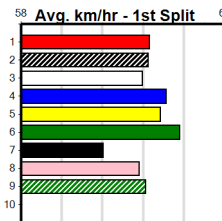

2
6:57PM
(VIC time)

Watchdog Tips:

0 0 0 0

Bet:

Main race results table with columns: Form, Box, Weight, Dist, Track, Date, Time, BON, Margin, 1st/2nd (Time), PIR, Checked, Comment, W/R, Split 1, S/P, Grade. Includes race details, horse names, trainers, and winning boxes for each race.