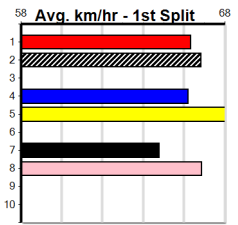

WESTLINK CONTAINER SALES

Distance: 730m, Race Type: Mixed 4/5, Total Prizemoney: $10,375
1st: $7,000, 2nd: $2,150, 3rd: $1,075, 4th: $150

9

9:12PM

(VIC time)

Watchdog Tips: 0 0 0 0 **Bet:** .

Form **Box** **Weight** **Dist** **Track** **Date** **Time** **BON** **Margin** **1st/2nd (Time)** **PIR** **Checked** **Comment** **W/R** **Split 1** **S/P** **Grade**

1 REDEEMER BLUE [4]														Winning Boxes																	
BE	D	Jun-21	MY REDEEMER	MISS CITY GIRL										1	2	3	4	5	6	7	8										
Trainer: Brendan Pursell (Lara)														1	2	3	4	5	6	7	8										
5th	(7)	30.7	715	SAN	R3	16-May-24	42.15	41.62	7.50LUNREAL SPEED (41.62)				M/5666	.	.	.	6.28	$10.90	SH	Prize	$67,330.00										
5th	(7)	31.2	525	MEP	R6	14-Aug-24	30.68	29.83	7.50LMEPUNGA OLLIE (30.17)				M/8887	.	.	.	5.33	$27.20	5	Best	42.60										
5th	(3)	31.1	595	SAN	R8	22-Aug-24	34.64	34.19	6.50LDRILL SERGEANT (34.19)				M/5666	.	.	.	9.54	$62.00	5	Starts	51-8-14-7										
4th	(4)	31.3	730	MEA	R7	07-Sep-24	43.36	42.55	7.00LREITERATE (42.88)				M/7666	.	.	.	5.11	$4.70	X45	Trk/Dst	13-3-5-0										
Owner(s): CITY BOWLS (SYN), B Parsons, K Gooley														APM	$13595																

2 SHAKE AND BAKE [5]														Winning Boxes																		
BK	B	May-22	SHIMA SHINE	SUPER TORA										1	2	3	4	5	6	7	8											
Trainer: Jeffrey Britton (Anakie)														3	2	1	2															
1st	(1)	30.7	715	SAN	R5	15-Aug-24	41.85	41.85	6.00LDRILL SERGEANT (42.26)				Q/2111	.	.	.	6.08	$3.20	X45	Prize	$63,198.13											
2nd	(1)	31.1	680	GEL	R6	23-Aug-24	39.42	39.32	1.75LELLA'S BABE (39.32)				Q/1111	.	.	.	18.31	$2.40	5	Best	42.98											
3rd	(2)	31.1	730	MEA	R7	31-Aug-24	43.35	42.70	1.75LAUNT VIRGINIA (43.24)				M/4443	.	.	.	5.11	$3.90	SH	Starts	31-9-3-9											
6th	(4)	31.3	730	MEA	R8	07-Sep-24	42.98	42.55	6.50LDRILL SERGEANT (42.55)				M/2235	.	.	.	4.97	$9.40	GL	Trk/Dst	2-0-0-1											
Owner(s): Super Tora (SYN), G Farrugia, W Gallagher, S Siegersma, B Schuring														APM	$38136																	

3 *** VACANT BOX ***														Winning Boxes							
Trainer:																					
Owner(s):																					

4 MRS. AVENGER [5]														Winning Boxes																	
BK	B	May-21	HOOKED ON SCOTCH	LADY AVENGER										1	2	3	4	5	6	7	8										
Trainer: George Borg (Maryborough)														1	2	3	4	5	6	7	8										
5th	(3)	25.2	595	SAP	R6	15-Jul-24	35.20	34.71	7.00LFLED THE SCENE (34.71)				M/5545	.	.	.	9.55	$12.50	X45	Prize	$48,915.00										
8th	(3)	25.0	545	BAL	R7	31-Jul-24	31.74	30.95	12.00LSWINDLED (30.95)				M/7888	.	.	.	7.17	$29.10	S	Best	43.33										
6th	(8)	25.5	730	MEA	R8	31-Aug-24	43.78	42.70	16.00LMEPUNGA SURPRISE (42.70)				M/2366	.	.	.	5.04	$16.70	SH	Starts	36-8-2-3										
3rd	(6)	25.6	730	MEA	R7	07-Sep-24	43.33	42.55	6.50LREITERATE (42.88)				M/5555	.	.	.	5.04	$22.20	X45	Trk/Dst	3-0-0-1										
Owner(s): R Oppenhuis														APM	$8717																

5 PASS MARK [4]														Winning Boxes																	
BK	D	Mar-22	FERNANDO BALE	MY GIRL KIZZY										1	2	3	4	5	6	7	8										
Trainer: Jeffrey Britton (Anakie)														2	1																
3rd	(1)	32.2	715	SAN	R6	08-Aug-24	42.03	41.72	2.75LAUNT VIRGINIA (41.84)				M/4343	.	.	.	6.16	$21.70	SF	Prize	$77,685.00										
5th	(7)	32.3	715	SAN	R5	15-Aug-24	42.56	41.85	11.00LSHAKE AND BAKE (41.85)				M/5666	.	.	.	6.27	$7.20	X45	Best	43.02										
1st	(7)	32.6	730	MEA	R5	24-Aug-24	43.02	43.02	1.25LWINDSOR GIRL (43.10)				M/2111	.	.	.	5.00	$5.90	X45	Starts	36-10-5-6										
F	(4)	32.3	730	MEA	R8	31-Aug-24	0.00	42.70	.MEPUNGA SURPRISE (42.70)				M/8888	0.00	V0	.	5.22	$9.40	SH	Trk/Dst	2-1-0-0										
Owner(s): THE WILLY STROLLERS (SYN), J Sharp, M Alexander														APM	$34135																

6 *** VACANT BOX ***														Winning Boxes							
Trainer:																					
Owner(s):