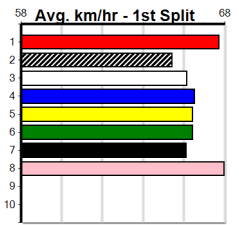

8

8:52PM

(VIC time)

Watchdog Tips: 0 0 0 0 Bet: -

Race 1: ASTON LORD [4]. BK D Jun-22 ASTON RUPEE ASTON OPAL. Trainer: Michelle Mallia (Avalon). Race results table including box weight, distance, track, date, time, BON, Margin, 1st/2nd (Time), PIR, Checked, Comment, W/R, Split 1, S/P, Grade. Winning Boxes table on the right.

Race 2: KING OWEN [4]. BK D Mar-22 BERNARDO SAINT MADDIE. Trainer: Brendan Pursell (Lara). Race results table including box weight, distance, track, date, time, BON, Margin, 1st/2nd (Time), PIR, Checked, Comment, W/R, Split 1, S/P, Grade. Winning Boxes table on the right.

Race 3: PEAKY JOE [4]. BEBD D Nov-21 FERNANDO BALE HOT CHARMOLA. Trainer: Vicki Wisener (Devon Meadows). Race results table including box weight, distance, track, date, time, BON, Margin, 1st/2nd (Time), PIR, Checked, Comment, W/R, Split 1, S/P, Grade. Winning Boxes table on the right.

Race 4: NASHVILLE BALE (NSW)[4]. WBEBD D Mar-22 DROOPYS SYDNEY DYNA UNI. Trainer: Thomas Dailly (Anakie). Race results table including box weight, distance, track, date, time, BON, Margin, 1st/2nd (Time), PIR, Checked, Comment, W/R, Split 1, S/P, Grade. Winning Boxes table on the right.

Race 5: MEPUNGA ROCKY [4]. WBK D Dec-22 FERNANDO BALE MEPUNGA FREDA. Trainer: Jeffrey Britton (Anakie). Race results table including box weight, distance, track, date, time, BON, Margin, 1st/2nd (Time), PIR, Checked, Comment, W/R, Split 1, S/P, Grade. Winning Boxes table on the right.

Race 6: SHAYNA BALE (NSW)[4]. WBE B Feb-22 DROOPYS SYDNEY WINNIE ALLEN. Trainer: Thomas Dailly (Anakie). Race results table including box weight, distance, track, date, time, BON, Margin, 1st/2nd (Time), PIR, Checked, Comment, W/R, Split 1, S/P, Grade. Winning Boxes table on the right.

Race 7: TULLY LUNA [3]. BD B Apr-22 FERNANDO BALE MEPUNGA ISLA. Trainer: Jeffrey Britton (Anakie). Race results table including box weight, distance, track, date, time, BON, Margin, 1st/2nd (Time), PIR, Checked, Comment, W/R, Split 1, S/P, Grade. Winning Boxes table on the right.

Race 8: EXPLICIT [3]. BK D Jan-22 BERNARDO BRUEGHELINO. Trainer: Jason Thompson (Pearcedale). Race results table including box weight, distance, track, date, time, BON, Margin, 1st/2nd (Time), PIR, Checked, Comment, W/R, Split 1, S/P, Grade. Winning Boxes table on the right.

9 *** NO RESERVE ***
Trainer:
Owner(s):

10 *** NO RESERVE ***
Trainer:
Owner(s):