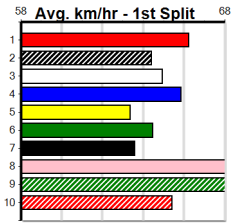

CENTRAL SCAFFOLDS

Distance: 350m, Race Type: Mixed 4/5, Total Prizemoney: $3,360
1st: $2,250, 2nd: $690, 3rd: $345, 4th: $75

6

12:47PM

(VIC time)

Watchdog Tips: **0 0 0 0** Bet: **0**