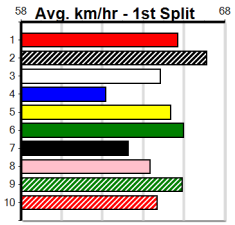

10
2:09PM
(VIC time)

Watchdog Tips: **0** **0** **0** **0** **Bet:** .