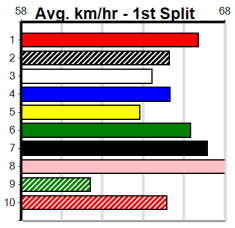

SPORTSBET NOBODY DOES IT EASIER

9

1:54PM

(VIC time)

Distance: 350m, Race Type: Grade 5, Total Prizemoney: $2,925
1st: $1,950, 2nd: $600, 3rd: $300, 4th: $75

Watchdog Tips: 0 0 0 0 Bet: .