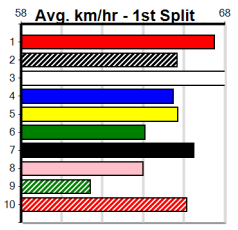

Distance: 300m, Race Type: Grade 5, Total Prizemoney: $2,925
1st: $1,950, 2nd: $600, 3rd: $300, 4th: $75

11

2:32PM

(VIC time)

Watchdog Tips: **0 0 0 0** Bet: .