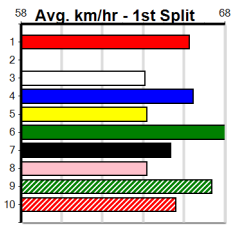

1

11:19AM
(VIC time)

Watchdog Tips: 0 0 0 0 **Bet:** .