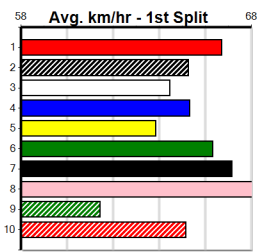

SPORTSBET NOBODY DOES IT EASIER

Distance: 350m, Race Type: Grade 5, Total Prizemoney: $2,925
1st: $1,950, 2nd: $600, 3rd: $300, 4th: $75

Watchdog Tips:

Bet:

Form Box Wgt Dist Track Date Time BON Margin 1st/2nd (Time) PIR Checked Comment W/R Split 1 S/P Grade

LUXFORD [5] BK Dog May-22 Sire: SHIMA SHINE Dam: ITA LOUISA Trainer: Stephen Toner (Bunyip)
Winning Distances: < 300m (0) 300 - 399m (3) 400 - 499m (0) 500 - 599m (0) 600 - 699m (0) > 700m (0)
Winning Weights: 35.6(1) 35.8(1) 36.6(1)
Box History table with columns Bx, 1st, 2nd, 3rd, 4th, 5th, 6th, 7th, 8th

RAGING STORM [5] BK Dog Apr-22 Sire: MEPUNGA BLAZER Dam: SO SAY Trainer: Jason Whybrow (Wangaratta)
Winning Distances: < 300m (0) 300 - 399m (3) 400 - 499m (0) 500 - 599m (0) 600 - 699m (0) > 700m (0)
Winning Weights: 32.1(1) 33.1(1) 33.9(1)
Box History table with columns Bx, 1st, 2nd, 3rd, 4th, 5th, 6th, 7th, 8th

NEED YOU NOW [5] BK Dog Dec-21 Sire: JS FLAMIN ACE Dam: LITTLE BIT SWEET Trainer: Justin Bowman (Kilmany)
Winning Distances: < 300m (0) 300 - 399m (0) 400 - 499m (0) 500 - 599m (2) 600 - 699m (0) > 700m (0)
Winning Weights: 32.7(1) 32.8(1) 32.9(1) 33.0(1) 33.2(2) 33.3(2) 33.6(1) 33.8(1)
Box History table with columns Bx, 1st, 2nd, 3rd, 4th, 5th, 6th, 7th, 8th

INSTINCTIVELY (NSW)[5] BD Dog Dec-21 Sire: FERNANDO BALE Dam: ROCK LILY Trainer: Matthew Marshall (Darley)
Winning Distances: < 300m (0) 300 - 399m (1) 400 - 499m (3) 500 - 599m (2) 600 - 699m (0) > 700m (0)
Winning Weights: 31.3(1) 31.6(2) 31.7(1) 32.0(1) 32.8(1)
Box History table with columns Bx, 1st, 2nd, 3rd, 4th, 5th, 6th, 7th, 8th

WHATEVER HE SAID [5] BE Dog Feb-22 Sire: MY REDEEMER Dam: WHATEVER I WANT Trainer: Patrick Furci (Maribyrnong)
Winning Distances: < 300m (0) 300 - 399m (1) 400 - 499m (4) 500 - 599m (1) 600 - 699m (0) > 700m (0)
Winning Weights: 31.4(1) 31.5(1) 31.7(1) 32.5(1) 32.7(1) 33.3(1)
Box History table with columns Bx, 1st, 2nd, 3rd, 4th, 5th, 6th, 7th, 8th

1

2

3

4

5