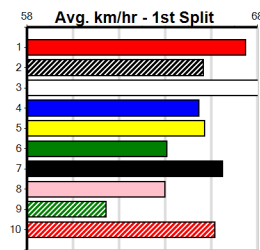

HEALESVILLE PHYSIO & SPORTS MEDICINE

Distance: 300m, Race Type: Grade 5, Total Prizemoney: $2,925
1st: $1,950, 2nd: $600, 3rd: $300, 4th: $75

Watchdog Tips: [ ] [ ] [ ] [ ] Bet: [ ]

Form Box Wgt Dist Track Date Time BON Margin 1st/2nd (Time) PIR Checked Comment W/R Split 1 S/P Grade

ARTEMIS ONE [5]
BK Bitch Mar-21 Sire: BERNARDO Dam: GOLD VEIN
Owner(s): R Le sueur
Trainer: David Grindley (Corowa)
Winning Distances: < 300m (0) 300 - 399m (2) 400 - 499m (3) 500 - 599m (0) 600 - 699m (0) > 700m (0)
Winning Weights: 26.8(1) 27.0(1) 27.4(1) 27.7(1) 27.9(1)
Box History table and Prize Best Starts table included.

SINFUL SID [5]
WBK Dog Feb-20 Sire: AUSSIE INFRARED Dam: FAITH IN BEAR
Owner(s): Remembering Red (SYN), P Jones, M Barber, J Jones, P Kercher, T Murphy, T Kelly, S Andueza
Trainer: Paul Jones (Hoddles Creek)
Winning Distances: < 300m (0) 300 - 399m (4) 400 - 499m (9) 500 - 599m (0) 600 - 699m (0) > 700m (0)
Winning Weights: 31.1(1) 31.3(1) 31.5(1) 31.9(3) 32.5(1) 32.8(1) 33.0(1) 33.1(1) 33.2(1) 33.8(1) 34.1(1)
Box History table and Prize Best Starts table included.

LET THEM TALK [5]
BD Dog May-20 Sire: FERNANDO BALE Dam: IT'S ALL TALK
Owner(s): A Galea
Trainer: Martin Galea (Sunshine North)
Winning Distances: < 300m (0) 300 - 399m (5) 400 - 499m (1) 500 - 599m (0) 600 - 699m (0) > 700m (0)
Winning Weights: 33.7(1) 33.8(1) 34.0(1) 35.0(1) 35.2(1) 35.7(1)
Box History table and Prize Best Starts table included.

BOSUSTOW [5]
RF Dog Sep-21 Sire: FERNANDO BALE Dam: AMELIA CHRISTA
Owner(s): A Lamarca
Trainer: Anthony Lamarca (Burwood East)
Winning Distances: < 300m (0) 300 - 399m (2) 400 - 499m (2) 500 - 599m (1) 600 - 699m (0) > 700m (0)
Winning Weights: 34.4(1) 34.6(2) 34.7(1) 35.2(1)
Box History table and Prize Best Starts table included.

ASTON JALAPENO [5]
BK Dog Mar-22 Sire: ASTON DEE BEE Dam: ASTON LOPEZ
Owner(s): C Mackie
Trainer: Corey Mackie (Tooradin)
Winning Distances: < 300m (0) 300 - 399m (6) 400 - 499m (0) 500 - 599m (0) 600 - 699m (0) > 700m (0)
Winning Weights: 31.1(1) 32.1(1) 32.2(2) 32.3(1) 32.5(1)
Box History table and Prize Best Starts table included.

1

2

3

4

5