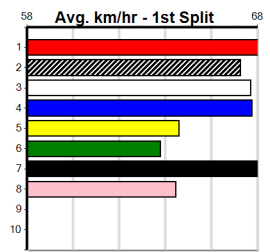

CROYDON HOMING PIGEON CLUB

Distance: 300m, Race Type: Free For All, Total Prizemoney: $3,360
1st: $2,250, 2nd: $690, 3rd: $345, 4th: $75

7

1:07PM

(VIC time)

Watchdog Tips: Bet:

Form Box Wgt Dist Track Date Time BON Margin 1st/2nd (Time) PIR Checked Comment W/R Split 1 S/P Grade

SPOT FOX [2]
BK Dog Mar-21 Sire: BERNARDO Dam: TIDELINA
Owner(s): D Douch
Trainer: Chloe Van de maat (Healesville)
Winning Distances: < 300m (0) 300 - 399m (9) 400 - 499m (4) 500 - 599m (1) 600 - 699m (0) > 700m (0)
Winning Weights: 33.5(1) 33.7(2) 34.4(2) 34.5(3) 34.6(1) 34.7(1) 36.1(2) 36.2(1) 36.4(1)
Box History table and Prize Best Starts Trk/Dts APM table.

ASTON COOPER [4]
F Dog Feb-20 Sire: ASTON DEE BEE Dam: ASTON CHA CHA
Owner(s): R Borda
Trainer: Darryl Fullerton (Long Gully)
Winning Distances: < 300m (0) 300 - 399m (12) 400 - 499m (3) 500 - 599m (0) 600 - 699m (0) > 700m (0)
Winning Weights: 34.9(1) 35.4(2) 35.5(1) 35.6(1) 35.7(1) 36.2(2) 36.4(1) 36.6(1) 37.0(2) 37.1(1) 37.2(1) 37.4(1)
Box History table and Prize Best Starts Trk/Dts APM table.

ROWDAN [4]
BEF Dog May-21 Sire: ORSON ALLEN Dam: INVICTUS GLORY
Owner(s): G Provost
Trainer: Tony Salpigtidis (Plenty)
Winning Distances: < 300m (0) 300 - 399m (7) 400 - 499m (0) 500 - 599m (0) 600 - 699m (0) > 700m (0)
Winning Weights: 33.3(1) 33.5(1) 33.7(1) 34.0(1) 34.1(1) 34.2(1) 34.7(1)
Box History table and Prize Best Starts Trk/Dts APM table.

BLUE CRISTALLE [4]
BK Bitch Jan-21 Sire: AUSSIE INFRARED Dam: BOBBIE CRISTALLE
Owner(s): Langley Father and Sons (SYN), D Langley, C Langley
Trainer: Dennis Langley (Pakenham)
Winning Distances: < 300m (0) 300 - 399m (12) 400 - 499m (0) 500 - 599m (0) 600 - 699m (0) > 700m (0)
Winning Weights: 28.8(1) 28.9(2) 29.0(2) 29.1(1) 29.2(4) 29.3(1) 29.8(1)
Box History table and Prize Best Starts Trk/Dts APM table.

GLORIOUS GLORY [4]
WBD Bitch Aug-21 Sire: ORSON ALLEN Dam: GLORIOUS
Owner(s): G Smith
Trainer: Geoff Smith (Mill Park)
Winning Distances: < 300m (0) 300 - 399m (8) 400 - 499m (2) 500 - 599m (0) 600 - 699m (0) > 700m (0)
Winning Weights: 29.0(1) 29.9(1) 30.0(1) 30.1(1) 30.2(1) 30.3(1) 30.4(2) 30.5(1) 30.8(1)
Box History table and Prize Best Starts Trk/Dts APM table.