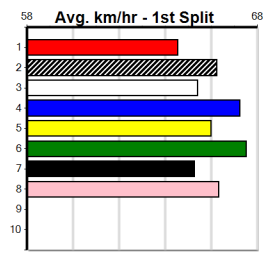

LIKE Healesville Greys ON FACEBOOK

8

1:32PM

(VIC time)

Distance: 350m, Race Type: Mixed 3/4, Total Prizemoney: $3,360
1st: $2,250, 2nd: $690, 3rd: $345, 4th: $75

Watchdog Tips: [ ] [ ] [ ] [ ] Bet: [ ] [ ] [ ] [ ]

Table with columns: Form Box, Wgt, Dist, Track, Date, Time, BON, Margin, 1st/2nd (Time), PIR, Checked, Comment, W/R, Split 1, S/P, Grade

WILD SERENA [4]
BK Bitch May-22
Owner(s): BILVIS (SYN), A Gwynne, D Bourke
Sire: ASTON DEE BEE Dam: INVICTUS REIGN
Trainer: David Bourke (The Basin)
Winning Distances: < 300m (0) 300 - 399m (2) 400 - 499m (1) 500 - 599m (3) 600 - 699m (0) > 700m (0)
Box History table

DEEP FEVER [4]
F Dog Sep-20
Owner(s): D Spence
Sire: HOSTILE Dam: QUICK SUCCESSION
Trainer: Allan Meyer (Hoppers Crossing)
Winning Distances: < 300m (0) 300 - 399m (2) 400 - 499m (6) 500 - 599m (8) 600 - 699m (0) > 700m (0)
Box History table

MY MATE MINA [3]
BK Dog Dec-20
Owner(s): R Di mauro
Sire: BARCIA BALE Dam: MISS GRACIE
Trainer: Greg Doyle (Mulgrave)
Winning Distances: < 300m (0) 300 - 399m (8) 400 - 499m (3) 500 - 599m (0) 600 - 699m (0) > 700m (0)
Box History table

SONIC DIESEL [4]
WBD Dog Sep-21
Owner(s): M Clay
Sire: FULLY LOADED Dam: IVEY'S AFFAIR
Trainer: Marion Clay (Lang Lang)
Winning Distances: < 300m (0) 300 - 399m (8) 400 - 499m (0) 500 - 599m (0) 600 - 699m (0) > 700m (0)
Box History table

TASTE OF HELL [4]
BK Dog May-22
Owner(s): SPARKLE AND FADE (SYN), J Paraskevas, A Paraskevas
Sire: FERNANDO BALE Dam: EYE WILL REIGN
Trainer: John Paraskevas (Pearcedale)
Winning Distances: < 300m (0) 300 - 399m (3) 400 - 499m (2) 500 - 599m (0) 600 - 699m (0) > 700m (0)
Box History table

1

2

3

4

5