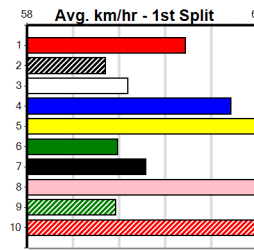

JVDM GREEN LIGHT ON PODCAST

Distance: 300m, Race Type: Grade 5, Total Prizemoney: $2,925

1st: $1,950, 2nd: $600, 3rd: $300, 4th: $75

Watchdog Tips: [ ] [ ] [ ] [ ] Bet: [ ]

SWIFTY GIRL [5] BD Bitch Feb-22 Sire: ZAMBORA BROCKIE Dam: SHE'S A BLAZIN' Trainer: Shayne Jarvis (Tyers) [Table with race results and Box History]

LAUGHING PANTHER [5] BK Dog Jan-22 Sire: HOUDINI BOY Dam: MIGNON Trainer: Steve Nagy (Tralagon) [Table with race results and Box History]

VIPER [5] F Dog Feb-21 Sire: KAYDA SHAE Dam: LITTLE BIDDY Trainer: Kate Gorman (Tanjil South) [Table with race results and Box History]

NEW ARRANGEMENT [5] BKW Dog Dec-20 Sire: HOOKED ON SCOTCH Dam: VITALISER Trainer: Grant Walker (Warragul) [Table with race results and Box History]

CYCLONE WILL [5] BK Dog Feb-21 Sire: MEPUNGA BLAZER Dam: AS ONLY IS Trainer: Susan Dalton (Coldstream) [Table with race results and Box History]