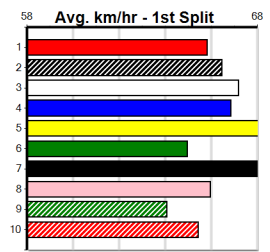

GRV VICBRED SERIES FINAL (1-4 WINS)

Distance: 350m, Race Type: Restricted Win Final, Total Prizemoney: $11,025
1st: $7,500, 2nd: $2,300, 3rd: $1,150, 4th: $75

Watchdog Tips:

Bet:

Form Box Wgt Dist Track Date Time BON Margin 1st/2nd (Time) PIR Checked Comment W/R Split 1 S/P Grade

DASH OF WHISKY [5]

RF Dog May-22 Sire: FLYING RICCIARDO Dam: I'M POPPY

Owner(s): Smith Racing (SYN), D Smith, J Smith Trainer: Danielle Smith (Lara)

Winning Distances: < 300m (0) 300 - 399m (0) 400 - 499m (3) 500 - 599m (0) 600 - 699m (0) > 700m (0)

Winning Weights: 30.8(1) 31.0(2)

Table with columns: Rank, Dog, Weight, Distance, Track, Date, Time, BON, Margin, 1st/2nd (Time), PIR, Checked, Comment, W/R, Split 1, S/P, Grade. Includes entries for BAL, SLE, BEN, SHP, WBL, HVL.

Last 3 wins NOT included above

Table with columns: Rank, Dog, Weight, Distance, Track, Date, Time, BON, Margin, 1st/2nd (Time), PIR, Checked, Comment, W/R, Split 1, S/P, Grade. Includes entries for WBL, BEN, WGL.

Box History table with columns: Bx, 1st, 2nd, 3rd, 4th, 5th, 6th, 7th, 8th. Includes Prize Best Starts, Trk/Dts, APM.

1

PIA BELLA [6]

BK Bitch Jun-21 Sire: HARD STYLE RICO Dam: FLYING HAREEBA

Owner(s): P Toner Trainer: Stephen Toner (Bunyip)

Winning Distances: < 300m (0) 300 - 399m (2) 400 - 499m (0) 500 - 599m (0) 600 - 699m (0) > 700m (0)

Winning Weights: 28.1(1) 28.2(1)

Table with columns: Rank, Dog, Weight, Distance, Track, Date, Time, BON, Margin, 1st/2nd (Time), PIR, Checked, Comment, W/R, Split 1, S/P, Grade. Includes entries for TRA, R3, R10, HVL, R2, R3, R7.

Last 3 wins NOT included above

Table with columns: Rank, Dog, Weight, Distance, Track, Date, Time, BON, Margin, 1st/2nd (Time), PIR, Checked, Comment, W/R, Split 1, S/P, Grade. Includes entry for TRA.

Box History table with columns: Bx, 1st, 2nd, 3rd, 4th, 5th, 6th, 7th, 8th. Includes Prize Best Starts, Trk/Dts, APM.

2

SUN IN CUBA [4]

BK Bitch Feb-22 Sire: FERNANDO BALE Dam: TIME TO TALK

Owner(s): A Galea Trainer: Angela Galea (Sunshine North)

Winning Distances: < 300m (0) 300 - 399m (3) 400 - 499m (1) 500 - 599m (0) 600 - 699m (0) > 700m (0)

Table with columns: Rank, Dog, Weight, Distance, Track, Date, Time, BON, Margin, 1st/2nd (Time), PIR, Checked, Comment, W/R, Split 1, S/P, Grade. Includes entries for HVL, R9, R1, R3, R4, R12, R11, R6, R11.

Last 3 wins NOT included above

Table with columns: Rank, Dog, Weight, Distance, Track, Date, Time, BON, Margin, 1st/2nd (Time), PIR, Checked, Comment, W/R, Split 1, S/P, Grade. Includes entries for HVL, BEN.

Box History table with columns: Bx, 1st, 2nd, 3rd, 4th, 5th, 6th, 7th, 8th. Includes Prize Best Starts, Trk/Dts, APM.

3

LIGHTNING AL [6]

BK Dog Feb-22 Sire: LIGHTNING FRANK Dam: NAYLA SWIFT

Owner(s): Batesford Racing Syndicate (SYN), M Stainsby, T Grills, N White, S Niblock, J Geall, R Barnett Trainer: Aaron Campbell (Drouin)

Winning Distances: < 300m (0) 300 - 399m (1) 400 - 499m (0) 500 - 599m (1) 600 - 699m (0) > 700m (0)

Winning Weights: 34.7(1) 35.2(1)