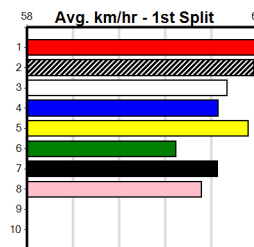

10

Last 3 wins NOT included above

SPORTSBET GREEN TICKS DAMSELS DASH

2
11:44AM

Distance: 350m, Race Type: Grade 5, Total Prizemoney: \$2,925
1st: \$1,950, 2nd: \$600, 3rd: \$300, 4th: \$75

(VIC time)

Watchdog Tips: