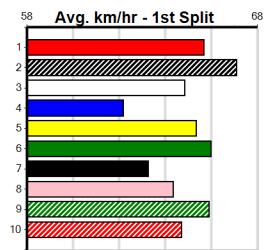

GORSKI ENGINEERING

Distance: 350m, Race Type: Grade 5, Total Prizemoney: $2,925
1st: $1,950, 2nd: $600, 3rd: $300, 4th: $75

Watchdog Tips:

Bet:

Table with columns: Form Box, Wgt, Dist, Track, Date, Time, BON, Margin, 1st/2nd (Time), PIR, Checked, Comment, WR, Split 1, S/P, Grade

YOUR COLOUR ROOM [5]
BD Dog Jan-21 Sire: ZAMBORA BROCKIE Dam: PRETTY BOMB
Owner(s): SPARKLE AND FADE (SYN), J Paraskevas, A Paraskevas
Trainer: Andrew Paraskevas (Pearcedale)
Winning Distances: < 300m (0) 300 - 399m (0) 400 - 499m (5) 500 - 599m (6) 600 - 699m (11) > 700m (0)
Winning Weights: 32.7(1) 32.8(2) 33.0(1) 33.1(2) 33.2(4) 33.4(1) 33.5(3) 33.6(4) 33.7(1) 33.8(1) 34.0(2)

ALL POWER [5]
BK Dog Nov-21 Sire: SHIMA SHINE Dam: SWIFT CURRENT
Owner(s): M Carter
Trainer: John Barbara (Exford)
Winning Distances: < 300m (0) 300 - 399m (1) 400 - 499m (6) 500 - 599m (0) 600 - 699m (0) > 700m (0)
Winning Weights: 31.4(1) 31.7(1) 31.9(1) 32.2(1) 32.7(1) 32.8(1) 34.0(1)

ZIPPING OLAF (NSW)[5]
F Dog Jun-21 Sire: FERAL FRANKY Dam: ZIPPING TAYLA
Owner(s): R Gladman
Trainer: Rohan Gladman (Ballarat)
Winning Distances: < 300m (0) 300 - 399m (4) 400 - 499m (4) 500 - 599m (4) 600 - 699m (0) > 700m (0)
Winning Weights: 33.1(1) 33.4(1) 33.5(1) 33.9(2) 34.0(1) 34.2(1) 34.3(1) 34.4(1) 34.5(1) 34.7(1) 34.8(1)

INTERNAL AFFAIRS (NSW)[5]
BD Dog Sep-20 Sire: ZAMBORA BROCKIE Dam: NINO DE ORO
Owner(s): M Henderson
Trainer: Chloe Bowman (Kilmany)
Winning Distances: < 300m (0) 300 - 399m (0) 400 - 499m (2) 500 - 599m (10) 600 - 699m (0) > 700m (0)
Winning Weights: 30.0(1) 30.2(2) 30.8(1) 30.9(1) 31.2(1) 31.3(3) 31.4(1) 31.7(2)

VOLKANOVSKI [5]
F Dog Feb-21 Sire: BERNARDO Dam: EAU ROUGE
Owner(s): Eye Candy (SYN), C Wilk, K Gorman
Trainer: Kate Gorman (Tanjil South)
Winning Distances: < 300m (0) 300 - 399m (4) 400 - 499m (13) 500 - 599m (1) 600 - 699m (0) > 700m (0)
Winning Weights: 33.6(1) 33.7(1) 34.2(1) 34.3(2) 34.4(1) 35.3(5) 35.4(2) 35.5(1) 35.6(1) 35.9(2) 36.0(1)

1

2

3

4

5