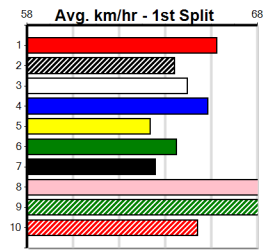

Box History table with columns: Bx, 1st, 2nd, 3rd, 4th, 5th, 6th, 7th, 8th. Includes Prize Best Starts, Trk/Dts, APM.

5

CENTRAL SCAFFOLDS

Distance: 350m, Race Type: Mixed 4/5, Total Prizemoney: \$3,360
1st: \$2,250, 2nd: \$690, 3rd: \$345, 4th: \$75