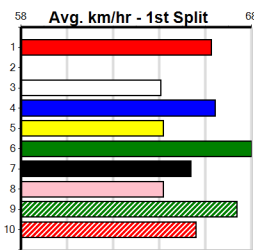

Watchdog Tips: [ ] [ ] [ ] [ ] Bet: [ ]

Form Box Wgt Dist Track Date Time BON Margin 1st/2nd (Time) PIR Checked Comment W/R Split 1 S/P Grade

PAW GLORY (NSW)[6] RF Dog Jul-22 Sire: FERNANDO BALE Dam: DYNA KELLY Trainer: Robert Camilleri (Lara)
Winning Distances: < 300m (0) 300 - 399m (2) 400 - 499m (0) 500 - 599m (0) 600 - 699m (0) > 700m (0)
Winning Weights: 29.7(1) 29.9(1)
1st (8) 29.9 390 WBL R3 08-Jul-24 22.45 22.15 3.5L SAINT FINNIE (22.69) M/11 . . . 8.83 $2.00 7
2nd (8) 30.0 410 HOR R11 13-Jul-24 23.86 23.35 1.5L SHE'S ALL GRACE (23.77) M/23 . . . 10.61 $2.60 6G
2nd (2) 29.8 410 HOR R3 16-Jul-24 23.71 23.34 3.75L LILYDALE (23.45) M/33 . . . 10.48 $17.30 6G
2nd (5) 29.9 410 HOR R3 21-Jul-24 23.77 23.19 3.5L ELK (23.53) M/53 . . . 10.75 $8.80 6G
3rd (8) 30.3 450 WBL R5 25-Jul-24 26.04 25.55 7.50L HOME TOWN (25.55) Q/233 . . . 6.76 $9.80 X67
4th (3) 30.7 410 HOR R3 13-Aug-24 23.48 23.10 5.00L NATALIE BALE (23.14) M/34 . . . 10.54 $13.00 6G
3rd (2) 30.7 410 HOR R5 17-Aug-24 23.62 23.09 2.00L PAW LOUIS (23.49) M/42 . . . 10.47 $12.90 6G
6th (4) 30.5 400 WGL R4 20-Aug-24 23.67 22.29 14.00 EMPTY YOUR MIND (22.71) M/46 . SW . 8.56 $7.20 6G
Last 3 wins NOT included above
1st (1) 29.7 390 WBL R2 10-Jun-24 22.37 22.18 0.75L SAINT FINNIE (22.42) M/11 . SW . 8.73 $1.70 M

Box History table with columns Bx, 1st, 2nd, 3rd, 4th, 5th, 6th, 7th, 8th and Prize Best Starts Trk/Dts APM

PAPA EASY [7] BD Dog Jan-23 Sire: FERAL FRANKY Dam: NICE AND EASY Trainer: Jason Portelli (Keilor Park)
Winning Distances: < 300m (0) 300 - 399m (1) 400 - 499m (0) 500 - 599m (0) 600 - 699m (0) > 700m (0)
Winning Weights: 30.4(1)
1st (8) 30.4 300 HVL R4 04-Sep-24 16.56 16.39 1.75L ESSENCE (16.68) M/3 . SW . 3.97 $1.60 MH
2nd (3) 30.7 300 HVL R4 08-Sep-24 16.53 16.31 3.25L EPITOMIZE (16.31) M/3 . . . 3.89 $6.30 MF
Last 3 wins NOT included above

Box History table with columns Bx, 1st, 2nd, 3rd, 4th, 5th, 6th, 7th, 8th and Prize Best Starts Trk/Dts APM