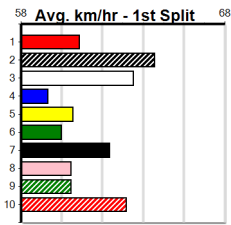

SPORTSBET SAME RACE MULTI

Distance: 390m, Race Type: Tier 3 - Grade 7, Total Prizemoney: $1,530
1st: $1,000, 2nd: $320, 3rd: $160, 4th: $50

9

12:43PM

(VIC time)

Watchdog Tips:

0 0 0 0

Bet: