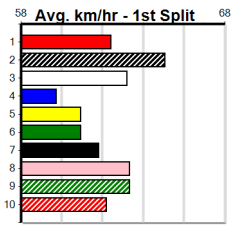

# SOUTHERN SHEETMETAL (1-2 WINS)

Distance: 450m, Race Type: Tier 3 - Restricted Win, Total Prizemoney: \$1,530  
1st: \$1,000, 2nd: \$320, 3rd: \$160, 4th: \$50