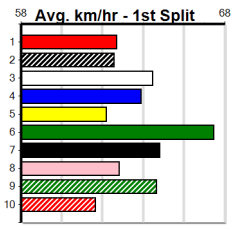

TOWN & COUNTRY LINE MARKING

Distance: 390m, Race Type: Grade 5 T3, Total Prizemoney: $1,530
1st: $1,000, 2nd: $320, 3rd: $160, 4th: $50

5

11:39AM

(VIC time)

Watchdog Tips: **0 0 0 0** Bet: **.**