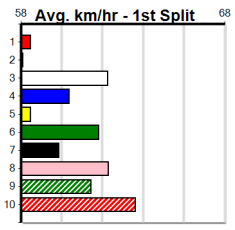

A1 SIGNAGE

Distance: 450m, Race Type: Tier 3 - Maiden, Total Prizemoney: $1,530
1st: $1,000, 2nd: $320, 3rd: $160, 4th: $50

2
10:42AM
(VIC time)

Watchdog Tips: **0 0 0 0** Bet: **0**