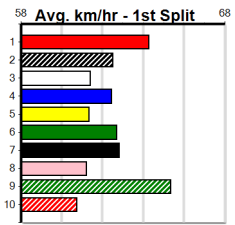

BALLARAT RACE 13

13 (E1)

Distance: 390m, Race Type: Grade 5 T3, Total Prizemoney: $1,530
1st: $1,000, 2nd: $320, 3rd: $160, 4th: $50

2:16PM

(VIC time)

Watchdog Tips: **0 0 0 0** Bet: **.**