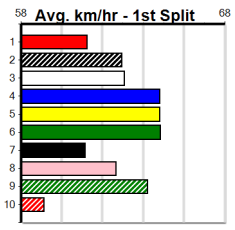

# 7

12:12PM  
(VIC time)

Watchdog Tips: **0 0 0 0** Bet: **0**

Form	Box	Weight	Dist	Track	Date	Time	BON	Margin	1st/2nd (Time)	PIR	Checked	Comment	W/R	Split 1	S/P	Grade		
<b>1 CALM THE STORM [5]</b>																		
WBK	B				Oct-22	FERNANDO BALE		SUB ROSA									Winning Boxes	
Trainer: William Donlon (Burnbank)																		
7th	(6)	26.0	450	BAL	R9	21-Aug-24	26.27	25.21	16.00	FIELD DAY (25.21)	S/777	.	.	.	6.93	\$76.10	5	
1st	(2)	26.2	500	BEN	R7	28-Aug-24	28.71	28.26	0.05	LMCIVOR OLLY (28.71)	S/322	.	SW	.	6.71	\$8.50	T3-RW	
5th	(2)	26.3	515	SAP	R10	02-Sep-24	30.95	29.85	16.00	WHATEVER TESS (29.87)	M/6445	.	.	.	5.24	\$24.50	5	
2nd	(1)	26.2	450	BAL	R7	09-Sep-24	25.98	25.55	1.00	YEAH SWEETIE (25.92)	S/322	.	.	.	6.78	\$2.10	T3-5	
Owner(s): KRAMERICA (SYN), G Farrugia, W Gallagher																		
ENG GEL 2024-09-13																		
<b>2 AVISWOOD (SA)[5]</b>																		
BK	D				Feb-22	DYNA DOUBLE ONE		RIGHT EXIT									Winning Boxes	
Trainer: Paul Pace (Scarsdale)																		
5th	(4)	32.9	390	WBL	R7	05-Aug-24	23.00	22.42	4.25	LDIMORA ASHLEY (22.70)	M/76	.	.	.	9.15	\$11.10	5	
5th	(6)	32.9	450	WBL	R6	12-Aug-24	26.14	25.50	5.00	LASTON SINATRA (25.79)	M/667	.	.	.	6.86	\$22.10	5	
1st	(2)	32.8	450	BAL	R6	01-Sep-24	26.04	25.55	3.75	LSO SUDDEN (26.30)	M/211	.	.	.	6.82	\$4.60	T3-5	
7th	(6)	32.8	400	GEL	R4	03-Sep-24	23.70	22.31	11.00	CHASING BOODIE (22.96)	S/76	.	.	.	8.99	\$9.60	5	
Owner(s): P Pace																		
<b>3 ROTHWELL BOY [5]</b>																		
F	D				Jan-21	ORSON ALLEN		ROTHWELL GAL									Winning Boxes	
Trainer: Ronald Dunne (St Albans)																		
8th	(6)	36.6	450	SHP	R5	13-Jun-24	27.17	25.54	22.00	LIRELYN BALE (25.69)	M/778	.	V14	.	7.24	\$42.20	T3-5	
8th	(6)	37.8	350	HVL	R7	30-Aug-24	20.15	19.45	10.00	SWEET NUGGET (19.46)	M/8	.	.	.	6.88	\$74.30	T3-5	
5th	(5)	37.5	350	HVL	R5	06-Sep-24	19.98	19.01	8.00	HARD PRESS (19.43)	S/8	.	.	.	6.92	\$36.30	T3-5	
7th	(6)	37.6	460	GEL	R7	10-Sep-24	26.98	25.68	14.00	BOURBON BULLET (26.02)	S/777	.	.	W	7.09	\$46.20	5	
Owner(s): R Dunne																		
<b>4 SHIMA HARLEY [5]</b>																		
BD	D				May-22	FERNANDO BALE		SHIMA CLASSIC									Winning Boxes	
Trainer: Donna Knight (Talbot)																		
5th	(1)	33.3	515	SAP	R4	19-Aug-24	30.45	29.31	13.00	MAHOAGANY (29.58)	M/5344	.	.	.	5.27	\$54.50	5H	
5th	(5)	33.0	450	BAL	R7	25-Aug-24	26.04	25.50	8.00	CABAO DEWBERRY (25.50)	S/555	.	.	.	6.78	\$10.00	T3-RW	
6th	(3)	33.0	390	BAL	R9	01-Sep-24	23.09	22.35	7.00	LSTROMBOLI (22.61)	M/66	.	.	.	8.97	\$28.10	T3-5	
4th	(2)	32.8	390	BAL	R4	09-Sep-24	22.99	22.01	1.75	LZAPPY BALE (22.88)	S/64	.	.	.	8.80	\$2.40	T3-5	
Owner(s): G Mitchell																		
<b>5 TINKER PAT [5]</b>																		
BE	D				Feb-20	DALGETTY		ZIPPING ELLA									Winning Boxes	
Trainer: Craig Burns (Balliang)																		
8th	(2)	31.3	450	BAL	R6	18-Aug-24	26.72	25.68	15.00	WHERE IS HE (25.68)	M/368	.	.	.	6.75	\$9.10	T3-5	
5th	(6)	31.3	400	GEL	R5	20-Aug-24	23.31	22.49	6.00	WATERLOO BOY (22.91)	M/76	.	.	.	8.94	\$12.40	5	
3rd	(7)	30.9	460	GEL	R6	27-Aug-24	26.39	25.87	1.75	LOH CRIKEY (26.28)	M/644	.	.	.	6.88	\$4.30	5	
4th	(4)	30.9	450	BAL	R6	01-Sep-24	26.45	25.55	6.00	LAVISWOOD (26.04)	M/767	.	.	.	6.97	\$3.10	T3-5	
Owner(s): Burns Racing (SYN), C Burns, J Burns																		
<b>6 ZIPPING MORK (NSW)[5]</b>																		
BK	D				Oct-20	OVER LIMIT		ZIPPING PARIS									Winning Boxes	
Trainer: Donna Pace (Scarsdale)																		
8th	(5)	30.1	450	BAL	R11	28-Jul-24	26.84	25.57	18.00	KID LUCK (25.62)	M/688	.	.	.	6.93	\$38.30	T3-5	
3rd	(1)	29.9	390	WBL	R12	05-Aug-24	22.95	22.42	5.00	SEANCE SAM (22.60)	M/44	.	.	.	9.16	\$24.30	5	
7th	(4)	29.8	390	WBL	R4	12-Aug-24	23.40	22.25	13.00	JELLICENT BALE (22.55)	M/88	.	.	.	9.36	\$16.50	5	
7th	(5)	30.0	450	BAL	R6	01-Sep-24	26.56	25.55	7.50	LAVISWOOD (26.04)	M/885	.	.	.	6.99	\$126.80	T3-5	
Owner(s): D Pace																		
<b>7 NITRO BALE (NSW)[5]</b>																		
BK	D				Feb-20	FERNANDO BALE		DYNA HARPA									Winning Boxes	
Trainer: Suzanne Mannion (Gordon)																		
6th	(2)	30.3	525	MEP	R4	17-Jul-24	31.32	29.78	12.00	LITTLE PEG (30.51)	M/4556	.	SW	.	5.29	\$10.20	T3-5	
2nd	(1)	30.8	515	SAP	R4	04-Aug-24	30.38	29.55	5.00	LITTLE PEG (30.04)	Q/5432	.	.	.	5.25	\$11.90	T3-5H	
7th	(5)	30.2	515	SAP	R6	12-Aug-24	30.47	29.27	6.50	JEREMY SPOKE (30.03)	M/6777	.	SW	.	5.28	\$36.90	5F	
8th	(5)	30.7	525	MEP	R6	11-Sep-24	31.49	30.15	6.50	CARIBBEAN (31.07)	M/8667	.	.	.	5.53	\$21.00	T3-5	
Owner(s): D Cutmore																		
<b>8 BIG BOY ANDRE [5]</b>																		
BK	D				Mar-21	DELIVER		UNQUESTIONABLY									Winning Boxes	
Trainer: Jye Formosa (Heathcote)																		
5th	(3)	38.6	500	BEN	R6	28-Aug-24	29.40	28.26	9.00	LASTON ZULU (28.78)	S/776	.	.	.	6.92	\$34.20	T3-5	
6th	(8)	38.4	450	BAL	R6	02-Sep-24	26.41	25.67	8.50	MIRA BALE (25.82)	M/558	.	.	.	6.83	\$13.20	5	
6th	(7)	38.7	450	SHP	R7	05-Sep-24	26.01	25.41	8.50	DEMONESS (25.41)	M/788	.	.	.	7.02	\$10.60	T3-5	
3rd	(5)	38.9	450	BAL	R7	09-Sep-24	26.31	25.55	6.00	YEAH SWEETIE (25.92)	S/755	.	.	.	6.92	\$12.00	T3-5	
Owner(s): M Filomeno																		
<b>9 MADAM NOVA [5] Res.</b>																		
WF	B				Jul-20	FERNANDO BALE		NOVA HEART									Winning Boxes	
Trainer: David Long (Tarnagulla)																		
4th	(2)	26.5	425	BEN	R12	07-Aug-24	25.13	24.28	5.50	GOT ONE FERNANDO (24.77)	M/344	.	.	.	6.87	\$21.60	5	
8th	(3)	26.6	390	BAL	R12	18-Aug-24	23.11	22.21	12.00	MAN OF COURAGE (22.29)	M/77	.	.	.	8.80	\$42.10	T3-5	
6th	(8)	26.7	390	BAL	R12	02-Sep-24	23.15	22.64	7.50	LARGYLE EMMA (22.64)	M/74	.	.	.	8.82	\$27.30	5	
8th	(2)	26.5	425	BEN	R13	11-Sep-24	25.44	24.14	9.00	LGET IT DONE (24.83)	M/488	.	.	.	6.75	\$51.70	T3-5	
Owner(s): P Sparks																		
<b>10 ASTON ARIELLE [5] Res.</b>																		
BK	B				Jul-20	KINLOCH BRAE		ASTON JADORE									Winning Boxes	
Trainer: Andrew Mooney (Amherst)																		
8th	(5)	27.0	545	BAL	R5	11-Aug-24	33.46	31.15	25.00	BREAKDOWN (31.74)	M/8888	.	V0	.	7.41	\$39.10	T3-5	
7th	(8)	26.7	450	BAL	R8	25-Aug-24	26.28	25.50	4.00	KERATIN (26.01)	M/677	.	.	.	6.86	\$51.30	T3-5	
5th	(4)	26.9	450	BAL	R6	02-Sep-24	26.33	25.67	7.50	MIRA BALE (25.82)	M/865	.	.	W	6.93	\$23.90	5	
4th	(3)	27.6	450	BAL	R7	09-Sep-24	26.32	25.55	6.00	YEAH SWEETIE (25.92)	M/433	.	.	.	6.78	\$21.20	T3-5	
Owner(s): A Mooney																		