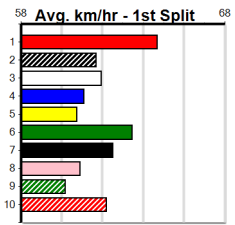

EUREKA CONCRETE (1-2 WINS)

Distance: 545m, Race Type: Tier 3 - Restricted Win, Total Prizemoney: $1,740
1st: $1,150, 2nd: $360, 3rd: $180, 4th: $50

Watchdog Tips: **0 0 0 0** Bet: **0**