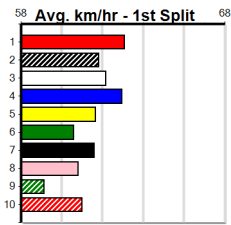

BALLARAT FUNCTION CENTRE

Distance: 450m, Race Type: Grade 5 T3, Total Prizemoney: $1,530
1st: $1,000, 2nd: $320, 3rd: $160, 4th: $50

7

12:12PM
(VIC time)

Watchdog Tips: **0 0 0 0** Bet: **0**