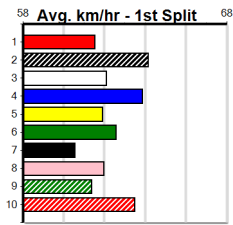

Distance: 390m, Race Type: Grade 5 T3, Total Prizemoney: $1,530
1st: $1,000, 2nd: $320, 3rd: $160, 4th: $50

4

11:22AM

(VIC time)

Watchdog Tips: **0 0 0 0** Bet: **.**