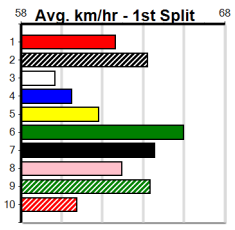

TUDOR ELECTRICAL (1-2 WINS)

Distance: 390m, Race Type: Tier 3 - Restricted Win, Total Prizemoney: $1,530
1st: $1,000, 2nd: $320, 3rd: $160, 4th: $50

3

11:00AM

(VIC time)

Watchdog Tips: **0 0 0 0** Bet: **0**