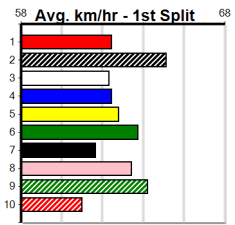

SWEET NETTY'S CATERING

Distance: 450m, Race Type: Grade 5 T3, Total Prizemoney: $1,530
1st: $1,000, 2nd: $320, 3rd: $160, 4th: $50

Watchdog Tips: **0 0 0 0** Bet: **.**