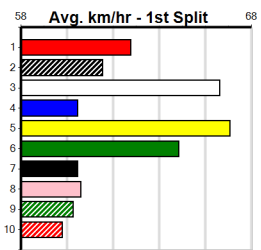

14 RACES TODAY

1

10:25AM

(VIC time)

Distance: 390m, Race Type: Tier 3 - Maiden, Total Prizemoney: $1,530
1st: $1,000, 2nd: $320, 3rd: $160, 4th: $50

Watchdog Tips: ☐ ☐ ☐ ☐ ☐ **Bet:** ☐

MISS MAJESTIC [M]
BK Bitch Dec-21 Sire: TIGGERLONG TONK Dam: FURTADO Trainer: Richard Boehm (Dunolly)
Owner(s): S Elmes
Winning Distances: < 300m (0) 300 - 399m (0) 400 - 499m (0) 500 - 599m (0) 600 - 699m (0) > 700m (0)
Winning Weights:
4th (5) 24.9 410 HOR R1 27-Mar-24 23.99 22.70 13.00 BALA ACE (23.13) M/44 10.68 $55.90 M
8th (5) 24.9 410 HOR R1 02-Apr-24 24.71 23.24 16.00 BERYL'S PRIDE (23.61) Q/66 10.84 $59.00 M
F (1) 24.7 425 BEN R1 10-Apr-24 0.00 24.18 . PEAKY CONE (24.55) Q/128 V10 6.62 $9.10 T3-M
8th (1) 24.0 350 HVL R2 29-May-24 20.99 19.45 13.00 DAREN'S TIGER (20.12) M/5 7.02 $18.80 M
3rd (3) 23.7 390 SHP R1 20-Jun-24 23.40 22.20 1.00L SHEILA'S WAIT (23.33) Q/31 8.81 $11.80 M
8th (5) 23.9 390 SHP R2 11-Jul-24 23.87 22.09 16.00 BOBBY BRADY (22.82) M/78 9.25 $16.60 T3-M
2nd (2) 24.0 305 MTG R2 05-Sep-24 18.66 17.50 1.5L HOTFOOT LUMP (18.56) 6.07 $3.70 M
Last 3 wins NOT included above

Box History

Bx	1st	2nd	3rd	4th	5th	6th	7th	8th
1								1
2		1						
3			1					
4								
5				1				2
6								
7								
8								

Prize Best	$415.00
Starts	FSH
Trk/Dts	7-0-1-1
APM	0-0-0-0
	306

COWBOY COLD [M]
BD Dog Nov-22 Sire: BELLA INFRARED Dam: MEPUNGA MOLLY Trainer: William Donlon (Burnbank)
Owner(s): G Farrugia
Winning Distances: < 300m (0) 300 - 399m (0) 400 - 499m (0) 500 - 599m (0) 600 - 699m (0) > 700m (0)
Winning Weights:
6th (3) 31.5 425 BEN R2 02-Aug-24 24.81 23.70 14.00 KRAKEN WHISKY (23.83) M/556 6.77 $17.80 M
5th (6) 32.1 425 BEN R1 16-Aug-24 24.78 23.83 7.50L RED EMPEROR (24.27) M/435 6.78 $46.40 M
2nd (2) 32.5 450 BAL R1 25-Aug-24 26.00 25.50 4.25L DECORATED (25.71) M/222 6.73 $2.80 T3-M
7th (8) 32.6 400 GEL R2 06-Sep-24 23.72 22.68 13.00 PAW KATTIA (22.86) M/58 8.81 $12.70 M
4th (4) 32.7 390 BAL R2 09-Sep-24 22.96 22.01 4.75L BOMB KIRK (22.64) M/33 8.84 $6.50 T3-M
Last 3 wins NOT included above

Box History

Bx	1st	2nd	3rd	4th	5th	6th	7th	8th
1								
2		1						
3						1		
4				1				
5								
6					1			
7								1
8								

Prize Best	$370.00
Starts	22.96(4)-9/9/24
Trk/Dts	5-0-1-0
APM	1-0-0-0
	370

ASTON ASANTE [M]
RF Bitch Aug-21 Sire: ASTON DEE BEE Dam: ASTON LOPEZ Trainer: Glenn Campbell (Anakie)
Owner(s): R Borda
Winning Distances: < 300m (0) 300 - 399m (0) 400 - 499m (0) 500 - 599m (0) 600 - 699m (0) > 700m (0)
Winning Weights:
7th (1) 24.1 390 WBL R1 20-Jun-24 23.55 22.27 18.00 DRAGONELLE (22.35) M/47 9.00 $6.40 M
8th (3) 25.5 390 WBL R2 15-Aug-24 23.57 21.75 19.00 MORE WINE PLEASE (22.28) Q/17 8.61 $35.30 M
7th (3) 25.5 390 WBL R1 20-Aug-24 23.49 22.30 11.00 MOONLIGHT COMET (22.74) Q/15 8.72 $7.40 M
2nd (6) 25.7 390 WBL R1 09-Sep-24 22.97 22.33 1.00L SLOANE SQUARE (22.90) M/11 8.77 $7.50 M
Last 3 wins NOT included above

Box History

Bx	1st	2nd	3rd	4th	5th	6th	7th	8th
1								
2								1
3							1	1
4								
5								
6		1						
7								
8								

Prize Best	$320.00
Starts	FSH
Trk/Dts	4-0-1-0
APM	0-0-0-0
	320