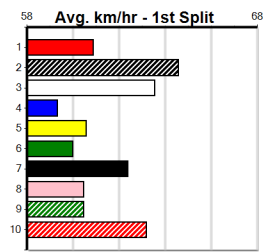

SPORTSBET SAME RACE MULTI

9 12:43PM

(VIC time)

Distance: 390m, Race Type: Tier 3 - Grade 7, Total Prizemoney: $1,530
1st: $1,000, 2nd: $320, 3rd: $160, 4th: $50

Watchdog Tips:

Bet:

Form Box	Wgt	Dist	Track	Date	Time	BON	Margin	1st/2nd (Time)	PIR	Checked	Comment	WR	Split 1	S/P	Grade

BARELLEN SILK [7]

RBD Bitch Apr-22 Sire: FERAL FRANKY Dam: BARELLEN PEARL

Owner(s): A King

Winning Distances: < 300m (0) 300 - 399m (1) 400 - 499m (0) 500 - 599m (0) 600 - 699m (0) > 700m (0)

Winning Weights: 27.4(1)

5th (7)	26.7	390	BAL	R1	03-Jul-24	23.16	22.02	13.00	AUNTY ETHEL (22.31)	M/87	.	.	W	8.93	$48.00	M
6th (8)	26.9	410	HOR	R1	09-Jul-24	24.26	22.97	8.50L	SMILING BEE (23.67)	M/76	.	.	.	10.72	$35.30	M
4th (8)	27.2	410	HOR	R1	16-Jul-24	24.35	23.34	11.00	FOLLOW THE SUN (23.60)	M/45	.	.	.	10.66	$25.20	M
6th (6)	27.5	425	BEN	R1	20-Jul-24	25.18	24.13	12.00	NORBIT (24.36)	M/566	.	.	.	6.90	$32.70	M
1st (7)	27.4	390	BAL	R3	31-Jul-24	22.82	22.17	1.75L	PAW NITRO (22.93)	M/43	.	.	.	8.85	$76.20	MH
5th (5)	27.6	390	BAL	R9	07-Aug-24	22.88	22.08	10.00	PAW REX (22.18)	M/64	.	.	W	8.90	$127.10	MF
5th (2)	27.4	450	BAL	R9	18-Aug-24	26.34	25.68	6.00L	SHE'S BONKERS (25.93)	S/443	.	.	.	6.89	$13.00	T3-7
7th (8)	27.2	410	HOR	R9	10-Sep-24	24.57	22.93	19.00	OUR MATE BEAR (23.26)	M/56	.	.	.	10.78	$76.00	X67

Last 3 wins NOT included above

Trainer: Alfred King (Sulky)

Box History

Bx	1st	2nd	3rd	4th	5th	6th	7th	8th
1								
2								
3			1					
4								
5					1			
6							2	
7	1			1	2	1		
8				1		1	1	

Prize Best Starts Trk/Dts APM

$2350.00
22.82(7)-31/7/24
14-1-1-0
3-1-0-0
1761

SPICY MADAM [7]

BK Bitch Mar-22 Sire: BERNARDO Dam: HOOK ALONG BOOK

Owner(s): D Kerr

Winning Distances: < 300m (0) 300 - 399m (1) 400 - 499m (0) 500 - 599m (0) 600 - 699m (0) > 700m (0)

Winning Weights: 25.8(1)

6th (3)	24.8	390	BAL	R10	26-Feb-24	22.68	22.16	7.50L	QUICK BISCUIT (22.16)	M/44	.	.	SW	8.54	$66.50	T3-7
2nd (2)	25.4	425	BEN	R4	06-Mar-24	24.48	23.79	0.05L	BLACK SPANIARD (24.48)	M/111	.	.	.	6.61	$8.20	7
7th (1)	25.4	450	BAL	R6	11-Mar-24	26.47	25.69	11.00	POWER INNINGS (25.72)	M/126	.	.	.	6.73	$8.10	T3-RW
3rd (4)	26.3	400	WGL	R9	30-May-24	23.10	22.96	0.50L	SKY BLAZER (23.08)	M/11	.	.	.	8.31	$4.00	T3-7
5th (1)	26.2	400	WGL	R9	11-Jun-24	23.52	22.72	6.50L	UNSURPASSED (23.09)	M/23	.	.	.	8.39	$13.10	X67
2nd (4)	26.6	400	WGL	R3	18-Jun-24	23.08	22.54	2.25L	ASTON IMAGE (22.93)	Q/12	.	.	SW	8.30	$21.30	X67
7th (4)	26.4	400	WGL	R9	25-Jun-24	23.75	22.51	12.00	DAINTREE SPIRIT (22.91)	M/45	.	.	.	8.54	$17.70	X67
8th (3)	26.5	400	WGL	R10	04-Jul-24	24.36	23.04	19.00	URANA PANDA (23.04)	M/67	.	.	V28	8.80	$7.10	7

Last 3 wins NOT included above

Trainer: Belinda Connolly (Caldermeade)

Box History

Bx	1st	2nd	3rd	4th	5th	6th	7th	8th
1								
2			1		1			
3								
4		1	1					1
5	1		1					1
6		1						
7								
8				1		1		

Prize Best Starts Trk/Dts APM

$2850.00
22.68(3)-26/2/24
15-1-3-3
1-0-0-0
874