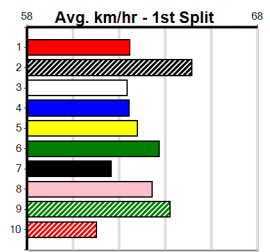

SWEET NETTY'S CATERING

Distance: 450m, Race Type: Grade 5 T3, Total Prizemoney: $1,530
1st: $1,000, 2nd: $320, 3rd: $160, 4th: $50

Watchdog Tips:

Bet:

Table with columns: Form Box, Wgt, Dist, Track, Date, Time, BON, Margin, 1st/2nd (Time), PIR, Checked, Comment, WR, Split 1, S/P, Grade

REDEMPTION ROCK [5]
BK Dog Oct-21 Sire: BARCIA BALE Dam: ZIPPING JAMIE
Owner(s): S Randle
Trainer: Stephen Tabb (Lara)
Winning Distances: < 300m (0) 300 - 399m (3) 400 - 499m (0) 500 - 599m (0) 600 - 699m (0) > 700m (0)
Winning Weights: 34.7(2) 35.6(1)
Box History table and Prize Best Starts table included.

DARTS NIGHT (NSW)[5]
RF Bitch May-22 Sire: WOW Dam: LET'S WIN MEISHA
Owner(s): T Kingcott
Trainer: Paul Mathieson (Myrniong)
Winning Distances: < 300m (0) 300 - 399m (3) 400 - 499m (1) 500 - 599m (0) 600 - 699m (0) > 700m (0)
Winning Weights: 29.3(1) 29.4(1) 29.9(1) 30.2(1)
Box History table and Prize Best Starts table included.

OPRAH BALE (NSW)[5]
RBD Dog Mar-22 Sire: KONOMI Dam: WENDALIN BALE
Owner(s): T Kennedy-harris
Trainer: Tammy Kennedy-harris (Devon M)
Winning Distances: < 300m (0) 300 - 399m (0) 400 - 499m (4) 500 - 599m (1) 600 - 699m (0) > 700m (0)
Winning Weights: 31.2(1) 31.5(2) 31.9(1) 32.4(1)
Box History table and Prize Best Starts table included.

PIRANHA SHAKE [5]
BK Dog Dec-21 Sire: MEPUNGA BLAZER Dam: POLLY'S YOHANNA
Owner(s): S Randle
Trainer: Mathew Tabb (Lara)
Winning Distances: < 300m (0) 300 - 399m (2) 400 - 499m (2) 500 - 599m (0) 600 - 699m (0) > 700m (0)
Winning Weights: 29.1(1) 30.1(1) 30.3(1) 30.9(1)
Box History table and Prize Best Starts table included.

RAPIDFIRE SERENA [5]
BK Bitch Jan-21 Sire: BARCIA BALE Dam: WYNBURN LUCIFER
Owner(s): Just for us (SYN), B Hare, C Allen
Trainer: Claire Allen (Greendale)
Winning Distances: < 300m (0) 300 - 399m (2) 400 - 499m (6) 500 - 599m (1) 600 - 699m (0) > 700m (0)
Winning Weights: 32.7(1) 33.4(1) 33.7(2) 33.8(2) 34.1(1) 34.3(1) 34.7(1)
Box History table and Prize Best Starts table included.

1

2

3

4

5