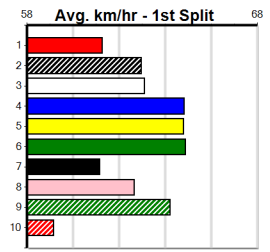

SJC CONCRETING

Distance: 450m, Race Type: Grade 5 T3, Total Prizemoney: $1,530
1st: $1,000, 2nd: $320, 3rd: $160, 4th: $50

Watchdog Tips:

Bet:

Table with columns: Form Box, Wgt, Dist, Track, Date, Time, BON, Margin, 1st/2nd (Time), PIR, Checked, Comment, WR, Split 1, S/P, Grade

ELECTRA GLIDE [5] Biks
BD Dog Jun-20 Sire: ASTON DEE BEE Dam: SUMMER SKYE
Owner(s): G and S MANNION (SYN), G Mannion, S Mannion
Trainer: Gary Mannion (Gordon)
Winning Distances: < 300m (0) 300 - 399m (2) 400 - 499m (3) 500 - 599m (1) 600 - 699m (0) > 700m (0)
Winning Weights: 33.4(1) 33.6(1) 33.8(1) 34.0(1) 34.1(1) 34.4(1)
Box History table and Prize Best Starts table included.

FINANCIER [5]
WBE Dog Jan-22 Sire: NEED MY MONEYNOW Dam: GRANDANA QUALI
Owner(s): J Cassar
Trainer: Jayden Cassar (Ballarat East)
Winning Distances: < 300m (0) 300 - 399m (2) 400 - 499m (3) 500 - 599m (1) 600 - 699m (0) > 700m (0)
Winning Weights: 28.4(1) 28.6(1) 29.1(2) 29.2(2)
Box History table and Prize Best Starts table included.

DASHING JEFF [5]
BK Dog Jun-21 Sire: GET IT GIZMO Dam: ZIPPING LYRIC
Owner(s): T Pipczak
Trainer: Targ Pipczak (Melton South)
Winning Distances: < 300m (0) 300 - 399m (1) 400 - 499m (4) 500 - 599m (0) 600 - 699m (0) > 700m (0)
Winning Weights: 31.5(1) 31.9(1) 32.3(1) 32.4(1) 32.5(1)
Box History table and Prize Best Starts table included.

JOSIE'S JEWEL (TAS)[5]
BK Bitch Mar-22 Sire: SUPERIOR PANAMA Dam: MEDIO PASO
Owner(s): M Katsiris
Trainer: Michael Katsiris (Thomastown)
ENG WGL 2024-09-12
Winning Distances: < 300m (0) 300 - 399m (2) 400 - 499m (5) 500 - 599m (0) 600 - 699m (0) > 700m (0)
Winning Weights: 26.2(2) 26.3(1) 26.5(1) 26.7(1) 27.0(1) 27.9(1)
Box History table and Prize Best Starts table included.

SMOKIN' GRACIE [5]
WF Bitch Feb-22 Sire: FERNANDO BALE Dam: MY DEWANA PENNY
Owner(s): Grace and Isai (SYN), S Grace, A Isai
Trainer: David Kerr (Caldermeade)
Winning Distances: < 300m (0) 300 - 399m (1) 400 - 499m (2) 500 - 599m (0) 600 - 699m (0) > 700m (0)
Winning Weights: 26.3(1) 26.5(1) 26.8(1)
Box History table and Prize Best Starts table included.

1

2

3

4

5