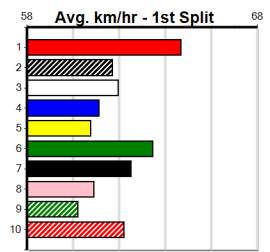

Ballarat
10
1:02PM
(VIC time)

EUREKA CONCRETE (1-2 WINS)

Distance: 545m, Race Type: Tier 3 - Restricted Win, Total Prizemoney: $1,740
1st: $1,150, 2nd: $360, 3rd: $180, 4th: $50

Watchdog Tips: ☐ ☐ ☐ ☐ ☐ Bet: ☐

1

CHELSEA DAGGER [6]
WBK Bitch Oct-22 Sire: FERNANDO BALE Dam: SUB ROSA
Owner(s): KRAMERICA (SYN), G Farrugia, W Gallagher Trainer: Paul Radstock (Burnbank)
Winning Distances: < 300m (0) 300 - 399m (1) 400 - 499m (1) 500 - 599m (0) 600 - 699m (0) > 700m (0)
Winning Weights: 24.0(1) 25.3(1)

Rank	Sex	Age	Wgt	Dist	Track	Date	Time	BON	Margin	1st/2nd (Time)	PIR	Checked	Comment	WR	Split 1	S/P	Grade
2nd	(7)	25.2	460	GEL	R7	11-Jun-24	26.02	25.86	0.25L	GENESIS BALE (26.00)	M/222	.	.	.	6.73	$12.70	X67
6th	(8)	25.4	450	SHP	R6	17-Jun-24	25.64	25.17	7.00L	SHINY INK (25.17)	M/876	.	.	.	6.82	$46.80	RWH
7th	(6)	24.8	390	WBL	R3	18-Jul-24	22.83	22.07	6.00L	SODA DUKE (22.43)	S/78	.	.	W	9.00	$12.90	X67
4th	(4)	25.0	350	HVL	R2	31-Jul-24	20.07	19.20	1.5L	RIPPED MIKADO (19.98)	M/1	.	.	.	6.72	$5.40	X67
3rd	(4)	25.0	450	BAL	R10	11-Aug-24	26.19	25.52	2.25L	MAX TANGO (26.05)	M/766	.	.	.	6.86	$1.80	T3-6
2nd	(2)	25.1	350	HVL	R5	16-Aug-24	19.67	19.37	2.25L	BROADY BOB (19.52)	M/2	.	.	.	6.63	$3.40	T3-RW
5th	(7)	25.4	500	BEN	R7	28-Aug-24	28.89	28.26	2.75L	CALM THE STORM (28.71)	M/545	.	.	SW	6.79	$4.70	T3-RW
T	(2)	25.6	515	SAP	R2	02-Sep-24	0.00	29.85	.	PAW IKE (29.96)	M/3888	.	.	VO	5.21	$25.70	X67

Last 3 wins NOT included above

Rank	Sex	Age	Wgt	Dist	Track	Date	Time	BON	Margin	1st/2nd (Time)	PIR	Checked	Comment	WR	Split 1	S/P	Grade
1st	(2)	24.0	390	WBL	R2	06-May-24	22.73	22.36	3.00L	PLATYPUS YAALA (22.92)	Q/11	.	.	.	8.84	$7.70	M
1st	(6)	25.3	450	BAL	R5	02-Jun-24	25.67	25.44	0.75L	OUR ILLUSIONIST (25.72)	Q/112	.	.	.	6.62	$9.60	T3-RW

Box History

Bx	1st	2nd	3rd	4th	5th	6th	7th	8th
1								
2	1	1						
3				1		1		
4				1	1			
5						1		
6	1							1
7		1			1			1
8						1		

Prize Best Starts Trk/Dts APM: $3245.00 FSTD 15-2-3-1 0-0-0-0 1922

2

REGAL BARRY [7]
BK Dog Apr-22 Sire: SH AVATAR Dam: SETTLED
Owner(s): S Hamilton Trainer: Sheldon Hamilton (Smythes Cree)
Winning Distances: < 300m (0) 300 - 399m (0) 400 - 499m (0) 500 - 599m (1) 600 - 699m (0) > 700m (0)
Winning Weights: 37.3(1)

Rank	Sex	Age	Wgt	Dist	Track	Date	Time	BON	Margin	1st/2nd (Time)	PIR	Checked	Comment	WR	Split 1	S/P	Grade
7th	(3)	37.5	660	BEN	R5	31-May-24	39.38	38.45	14.00	SMOLDERING DECAY (38.45)	M/5347	.	.	SW	4.43	$45.50	RW
1st	(1)	37.3	525	MEP	R2	12-Jun-24	30.53	29.89	0.50L	NORM'S LUCY (30.55)	M/3222	.	.	.	5.31	$7.70	M
5th	(2)	37.0	525	MEP	R9	26-Jun-24	31.21	30.08	11.00	MAD KEV (30.46)	M/5545	.	.	SW	5.35	$9.00	7
6th	(2)	37.0	525	MEP	R2	03-Jul-24	30.90	29.83	7.50L	WHITE OWL (30.40)	M/6666	.	.	.	5.42	$26.60	7
7th	(4)	35.5	500	BEN	R4	02-Aug-24	29.23	28.50	7.00L	KURRACA KID (28.77)	M/778	.	.	SW	6.95	$21.60	7
3rd	(2)	34.9	450	BAL	R5	25-Aug-24	25.98	25.50	3.25L	BLACK SERIES (25.76)	M/222	.	.	.	6.85	$4.60	T3-7
4th	(5)	35.5	450	BAL	R5	01-Sep-24	26.34	25.55	12.00	BLACK EMU (25.55)	S/644	.	.	.	6.87	$10.80	T3-7
3rd	(3)	35.5	450	BAL	R9	09-Sep-24	25.95	25.55	6.00L	GOT A PULSE (25.55)	S/465	.	.	.	6.87	$14.30	T3-RW

Last 3 wins NOT included above

Box History

Bx	1st	2nd	3rd	4th	5th	6th	7th	8th
1	1							
2			1		1	1		
3			1					1
4								1
5				1				
6								
7								
8			1					

Prize Best Starts Trk/Dts APM: $2680.00 FSTD 9-1-0-3 0-0-0-0 1674