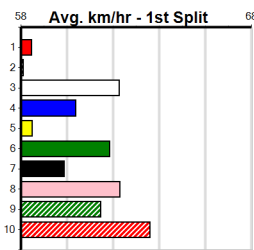

Distance: 450m, Race Type: Tier 3 - Maiden, Total Prizemoney: $1,530
1st: $1,000, 2nd: $320, 3rd: $160, 4th: $50

Watchdog Tips: ☐ ☐ ☐ ☐ ☐ Bet:

Form	Box	Wgt	Dist	Track	Date	Time	BON	Margin	1st/2nd (Time)	PIR	Checked	Comment	WR	Split 1	S/P	Grade

1

BLACKPOOL WONKA (SA)[M]
BK Dog Feb-23 Sire: HOOKED ON SCOTCH Dam: ADELE'S ENTITY
Owner(s): R Kenyon Trainer: Adrian Kenyon (Lara)
Winning Distances: < 300m (0) 300 - 399m (0) 400 - 499m (0) 500 - 599m (0) 600 - 699m (0) > 700m (0)
Winning Weights:
4th (3) 32.3 460 GEL R1 30-Aug-24 26.72 25.76 11.00 PAW VERNON (25.99) Q/244 6.87 $10.90 M
8th (6) 32.3 450 WBL R1 05-Sep-24 27.33 25.59 23.00 CONROY PARK (25.78) M/788 VO 7.39 $13.00 M

Last 3 wins NOT included above

Box History

Bx	1st	2nd	3rd	4th	5th	6th	7th	8th
1								
2								
3				1				
4								
5								
6								1
7								
8								

Prize Best	$75.00
Starts	FSH
Trk/Dts	2-0-0-0
APM	0-0-0-0
	75

2

CRACKERJACK COOK [M]
RF Dog Nov-22 Sire: SUPERIOR PANAMA Dam: MAXIMUM KACK
Owner(s): JORDEAN (SYN), J Cooper, J Cooper Trainer: Jordan Cooper (Lethbridge)
Winning Distances: < 300m (0) 300 - 399m (0) 400 - 499m (0) 500 - 599m (0) 600 - 699m (0) > 700m (0)
Winning Weights:
6th (6) 32.9 390 BAL R2 07-Aug-24 23.06 22.08 7.00L MY MATE NICK (22.59) S/67 8.92 $11.10 M
4th (8) 33.0 390 BAL R1 14-Aug-24 22.89 21.94 3.75L ASTON TAFARI (22.63) S/44 8.84 $2.60 M
5th (7) 32.5 390 BAL R1 21-Aug-24 22.88 22.10 4.25L MORAINÉ HOPE (22.59) S/64 8.90 $6.10 M
5th (1) 32.2 390 BAL R2 01-Sep-24 23.26 22.35 6.00L COUNTY TYRONE (22.84) M/75 9.17 $3.90 T3-M
4th (7) 32.2 390 BAL R1 09-Sep-24 22.98 22.01 2.25L ART CADEAUX (22.83) M/64 8.82 $5.30 T3-M

Last 3 wins NOT included above

Box History

Bx	1st	2nd	3rd	4th	5th	6th	7th	8th
1					1			
2								
3								
4								
5								
6						1		
7			1	1				
8			1					

Prize Best	$125.00
Starts	FSTD
Trk/Dts	5-0-0-0
APM	0-0-0-0
	125

3

LOSE MY NUMBER [M] Biks
BD Dog May-22 Sire: FERAL FRANKY Dam: PRINNY ARANDT
Owner(s): M Brealey Trainer: Max Zammit (Exford)
Winning Distances: < 300m (0) 300 - 399m (0) 400 - 499m (0) 500 - 599m (0) 600 - 699m (0) > 700m (0)
Winning Weights:
2nd (1) 32.0 410 HOR R1 13-Jul-24 24.01 23.35 1.5L ONE HAND CLAP (23.92) Q/22 10.70 $3.30 M
6th (8) 32.3 350 HVL R2 18-Jul-24 20.21 19.56 3.75L PATH TO NIRVANA (19.95) M/8 SW 6.92 $14.60 T3-M
4th (8) 32.0 450 BAL R1 28-Jul-24 26.64 25.57 9.50L LUNA'S GIRL (25.98) S/644 6.91 $18.20 T3-M
3rd (4) 32.0 350 HVL R1 02-Aug-24 20.04 19.11 1.5L I'M A TREASURE (19.94) S/6 6.88 $3.20 T3-M
4th (6) 31.9 450 BAL R2 05-Aug-24 26.65 25.71 8.50L HIGHLAND DUKE (26.08) M/877 7.03 $15.30 T3-M
2nd (4) 31.8 450 BAL R1 11-Aug-24 26.04 25.52 1.00L HARDSTYLE GRACIE (25.97) M/333 6.81 $23.70 T3-M
F (5) 32.6 450 BAL R1 18-Aug-24 0.00 25.68 IOWA LASS (26.24) S/765 VO 6.99 $5.70 T3-M
2nd (1) 33.1 450 SHP R1 05-Sep-24 26.46 25.41 1.25L DROP OF INK (26.39) S/112 6.85 $8.60 T3-M

Last 3 wins NOT included above

Box History

Bx	1st	2nd	3rd	4th	5th	6th	7th	8th
1		3						
2				1				
3							1	
4		1	1	1				
5								
6					1			
7								
8				1	1	2		

Prize Best	$2065.00
Starts	26.04(4)-11/8/24
Trk/Dts	14-0-4-1
APM	3-0-1-0
	1538