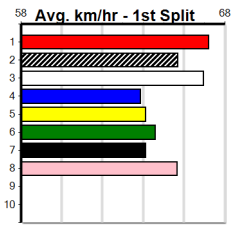

Horsham

SPORTSBET WE LET THE DOGS OUT

Distance: 410m, Race Type: Grade 5, Total Prizemoney: $2,925
1st: $1,950, 2nd: $600, 3rd: $300, 4th: $75

10

5:24PM

(VIC time)

Watchdog Tips: **0 0 0 0** Bet: **0**