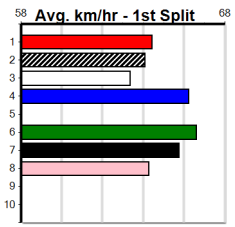

Horsham

ON-SITE ENGINEERING

Distance: 485m, Race Type: Mixed 4/5, Total Prizemoney: $3,875
1st: $2,600, 2nd: $800, 3rd: $400, 4th: $75

8

4:41PM

(VIC time)

Watchdog Tips: **0 0 0 0** Bet: .