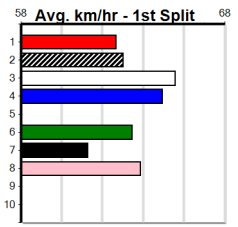

Horsham

CHS GROUP

Distance: 410m, Race Type: Grade 6, Total Prizemoney: $2,925
1st: $1,950, 2nd: $600, 3rd: $300, 4th: $75

4

3:19PM

(VIC time)

Watchdog Tips:

0 0 0 0

Bet:

.