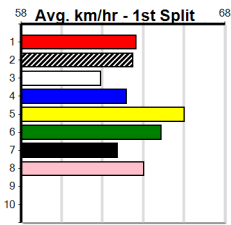

# HORSHAM DOORS & GLASS

Distance: 410m, Race Type: Grade 7, Total Prizemoney: \$2,925  
1st: \$1,950, 2nd: \$600, 3rd: \$300, 4th: \$75

Watchdog Tips:

0 0 0 0

Bet:

Form Box Weight Dist Track Date Time BON Margin 1st/2nd (Time) PIR Checked Comment W/R Split 1 S/P Grade