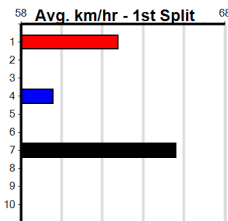

Horsham

CRYMELON KENNELS

Distance: 485m, Race Type: Maiden, Total Prizemoney: $2,860
1st: $1,900, 2nd: $590, 3rd: $295, 4th: $75

2

2:44PM

(VIC time)

Watchdog Tips:

0 0 0 0

Bet:

Form	Box	Weight	Dist	Track	Date	Time	BON	Margin	1st/2nd (Time)	PIR	Checked	Comment	W/R	Split 1	S/P	Grade

1 PAW FABIAN (NSW)[M]	BD	D	Jan-23	CHRISTO BALE					DYNA UNI								
Trainer: Correy Grenfell (Anakie)																	
7th (8) 34.5 525 MEP R3 11-Sep-24 31.66 30.15 13.00FLEETWOOD KAZAK (30.77) M/4677 . . . . 5.32 $19.00 MH																	
Owner(s): B Wheeler																	
Winning Boxes																	
<table border="1"> <thead> <tr> <th>1</th><th>2</th><th>3</th><th>4</th><th>5</th><th>6</th><th>7</th><th>8</th> </tr> </thead> <tbody> <tr> <td>Prize</td><td></td><td></td><td></td><td></td><td></td><td></td><td></td> </tr> <tr> <td>Best</td><td></td><td></td><td></td><td></td><td></td><td></td><td></td> </tr> <tr> <td>Starts</td><td></td><td></td><td></td><td></td><td></td><td></td><td></td> </tr> <tr> <td>Trk/Dst</td><td></td><td></td><td></td><td></td><td></td><td></td><td></td> </tr> <tr> <td>APM</td><td></td><td></td><td></td><td></td><td></td><td></td><td></td> </tr> </tbody> </table>																	

2 CAPED CRUSADER [M]	WBK	D	Oct-22	RAZOR'S EDGE					IT'S A DIVA								
Trainer: Nicholas Johnston (Tooborac)																	
Owner(s): N Johnston																	
Winning Boxes																	
<table border="1"> <thead> <tr> <th>1</th><th>2</th><th>3</th><th>4</th><th>5</th><th>6</th><th>7</th><th>8</th> </tr> </thead> <tbody> <tr> <td>Prize</td><td></td><td></td><td></td><td></td><td></td><td></td><td></td> </tr> <tr> <td>Best</td><td></td><td></td><td></td><td></td><td></td><td></td><td></td> </tr> <tr> <td>Starts</td><td></td><td></td><td></td><td></td><td></td><td></td><td></td> </tr> <tr> <td>Trk/Dst</td><td></td><td></td><td></td><td></td><td></td><td></td><td></td> </tr> <tr> <td>APM</td><td></td><td></td><td></td><td></td><td></td><td></td><td></td> </tr> </tbody> </table>																	

3 *** VACANT BOX ***																
Trainer:																
Owner(s):																
Winning Boxes																
<table border="1"> <thead> <tr> <th>1</th><th>2</th><th>3</th><th>4</th><th>5</th><th>6</th><th>7</th><th>8</th> </tr> </thead> <tbody> <tr> <td>Prize</td><td></td><td></td><td></td><td></td><td></td><td></td><td></td> </tr> <tr> <td>Best</td><td></td><td></td><td></td><td></td><td></td><td></td><td></td> </tr> <tr> <td>Starts</td><td></td><td></td><td></td><td></td><td></td><td></td><td></td> </tr> <tr> <td>Trk/Dst</td><td></td><td></td><td></td><td></td><td></td><td></td><td></td> </tr> <tr> <td>APM</td><td></td><td></td><td></td><td></td><td></td><td></td><td></td> </tr> </tbody> </table>																

4 MALINFORMATION [M]	BD	B	Jan-23	FERAL FRANKY					YINDI GIRL TURBO								
Trainer: Matthew Lanigan (Rowsley)																	
4th (4) 24.6 450 BAL R4 23-Aug-24 26.51 25.41 10.00BLACK EMU (25.82) M/566 . . . . 6.95 $16.60 M																	
3rd (8) 24.4 410 HOR R1 27-Aug-24 24.44 23.09 13.00LDINOSAUR (23.60) S/65 . . . . 11.48 $11.10 M																	
5th (5) 24.5 410 HOR R1 03-Sep-24 23.98 23.05 4.50LSUNTORY LISA (23.68) M/77 . . . . 10.96 $9.40 M																	
4th (1) 24.5 485 HOR R2 10-Sep-24 27.91 27.27 8.00LWANDERING ROGUE (27.38) M/454 . . . . 6.86 $9.00 M																	
Owner(s): ShantothMax (SYN), J Farrell, S Axton																	
Winning Boxes																	
<table border="1"> <thead> <tr> <th>1</th><th>2</th><th>3</th><th>4</th><th>5</th><th>6</th><th>7</th><th>8</th> </tr> </thead> <tbody> <tr> <td>Prize</td><td></td><td></td><td></td><td></td><td></td><td></td><td></td> </tr> <tr> <td>Best</td><td></td><td></td><td></td><td></td><td></td><td></td><td></td> </tr> <tr> <td>Starts</td><td></td><td></td><td></td><td></td><td></td><td></td><td></td> </tr> <tr> <td>Trk/Dst</td><td></td><td></td><td></td><td></td><td></td><td></td><td></td> </tr> <tr> <td>APM</td><td></td><td></td><td></td><td></td><td></td><td></td><td></td> </tr> </tbody> </table>																	

5 TAKE THE STEPS [M]	BK	D	Dec-22	ASTON RUPEE					ZIPPING TIFFANY								
Trainer: Garry George (Beulah)																	
5th (6) 36.4 485 HOR R2 10-Sep-24 28.33 27.27 14.00LWANDERING ROGUE (27.38) M/745 . . . . 7.00 $4.90 M																	
Owner(s): THE SIP (SYN), J Harradine, T Redmond, W Vassallo																	
Winning Boxes																	
<table border="1"> <thead> <tr> <th>1</th><th>2</th><th>3</th><th>4</th><th>5</th><th>6</th><th>7</th><th>8</th> </tr> </thead> <tbody> <tr> <td>Prize</td><td></td><td></td><td></td><td></td><td></td><td></td><td></td> </tr> <tr> <td>Best</td><td></td><td></td><td></td><td></td><td></td><td></td><td></td> </tr> <tr> <td>Starts</td><td></td><td></td><td></td><td></td><td></td><td></td><td></td> </tr> <tr> <td>Trk/Dst</td><td></td><td></td><td></td><td></td><td></td><td></td><td></td> </tr> <tr> <td>APM</td><td></td><td></td><td></td><td></td><td></td><td></td><td></td> </tr> </tbody> </table>																	

6 *** VACANT BOX ***																
Trainer:																
Owner(s):																
Winning Boxes																
<table border="1"> <thead> <tr> <th>1</th><th>2</th><th>3</th><th>4</th><th>5</th><th>6</th><th>7</th><th>8</th> </tr> </thead> <tbody> <tr> <td>Prize</td><td></td><td></td><td></td><td></td><td></td><td></td><td></td> </tr> <tr> <td>Best</td><td></td><td></td><td></td><td></td><td></td><td></td><td></td> </tr> <tr> <td>Starts</td><td></td><td></td><td></td><td></td><td></td><td></td><td></td> </tr> <tr> <td>Trk/Dst</td><td></td><td></td><td></td><td></td><td></td><td></td><td></td> </tr> <tr> <td>APM</td><td></td><td></td><td></td><td></td><td></td><td></td><td></td> </tr> </tbody> </table>																

7 SUPER SEQUIN [M]	RF	B	Feb-23	RAZOR'S EDGE					SUPER C AZELLE								
Trainer: Rosalyn Hume (Wattle Flat)																	
4th (5) 28.2 450 WBL R2 22-Aug-24 25.94 24.98 5.00PAW WINCEY (25.60) Q/243 . . . . 6.79 $3.10 M																	
4th (2) 28.3 525 MEP R5 11-Sep-24 31.10 30.15 9.50PAW SUMMER (30.44) Q/1234 . . . . 5.22 $3.20 MH																	
Owner(s): G Collins																	
Winning Boxes																	
<table border="1"> <thead> <tr> <th>1</th><th>2</th><th>3</th><th>4</th><th>5</th><th>6</th><th>7</th><th>8</th> </tr> </thead> <tbody> <tr> <td>Prize</td><td></td><td></td><td></td><td></td><td></td><td></td><td></td> </tr> <tr> <td>Best</td><td></td><td></td><td></td><td></td><td></td><td></td><td></td> </tr> <tr> <td>Starts</td><td></td><td></td><td></td><td></td><td></td><td></td><td></td> </tr> <tr> <td>Trk/Dst</td><td></td><td></td><td></td><td></td><td></td><td></td><td></td> </tr> <tr> <td>APM</td><td></td><td></td><td></td><td></td><td></td><td></td><td></td> </tr> </tbody> </table>																	

8 ALIIR [M]	RBD	B	Dec-22	ASTON RUPEE					AYIA SOPHIA								
Trainer: Trent Blacker (Mitchell Park)																	
3rd (4) 24.3 485 HOR R2 10-Sep-24 27.81 27.27 6.50LWANDERING ROGUE (27.38) M/222 . . . . 6.79 $11.30 M																	
Owner(s): T Blacker																	
Winning Boxes																	
<table border="1"> <thead> <tr> <th>1</th><th>2</th><th>3</th><th>4</th><th>5</th><th>6</th><th>7</th><th>8</th> </tr> </thead> <tbody> <tr> <td>Prize</td><td></td><td></td><td></td><td></td><td></td><td></td><td></td> </tr> <tr> <td>Best</td><td></td><td></td><td></td><td></td><td></td><td></td><td></td> </tr> <tr> <td>Starts</td><td></td><td></td><td></td><td></td><td></td><td></td><td></td> </tr> <tr> <td>Trk/Dst</td><td></td><td></td><td></td><td></td><td></td><td></td><td></td> </tr> <tr> <td>APM</td><td></td><td></td><td></td><td></td><td></td><td></td><td></td> </tr> </tbody> </table>																	

9 *** NO RESERVE ***																
Trainer:																
Owner(s):																
Winning Boxes																
<table border="1"> <thead> <tr> <th>1</th><th>2</th><th>3</th><th>4</th><th>5</th><th>6</th><th>7</th><th>8</th> </tr> </thead> <tbody> <tr> <td>Prize</td><td></td><td></td><td></td><td></td><td></td><td></td><td></td> </tr> <tr> <td>Best</td><td></td><td></td><td></td><td></td><td></td><td></td><td></td> </tr> <tr> <td>Starts</td><td></td><td></td><td></td><td></td><td></td><td></td><td></td> </tr> <tr> <td>Trk/Dst</td><td></td><td></td><td></td><td></td><td></td><td></td><td></td> </tr> <tr> <td>APM</td><td></td><td></td><td></td><td></td><td></td><td></td><td></td> </tr> </tbody> </table>																

10 *** NO RESERVE ***																
Trainer:																
Owner(s):																
Winning Boxes																
<table border="1"> <thead> <tr> <th>1</th><th>2</th><th>3</th><th>4</th><th>5</th><th>6</th><th>7</th><th>8</th> </tr> </thead> <tbody> <tr> <td>Prize</td><td></td><td></td><td></td><td></td><td></td><td></td><td></td> </tr> <tr> <td>Best</td><td></td><td></td><td></td><td></td><td></td><td></td><td></td> </tr> <tr> <td>Starts</td><td></td><td></td><td></td><td></td><td></td><td></td><td></td> </tr> <tr> <td>Trk/Dst</td><td></td><td></td><td></td><td></td><td></td><td></td><td></td> </tr> <tr> <td>APM</td><td></td><td></td><td></td><td></td><td></td><td></td><td></td> </tr> </tbody> </table>