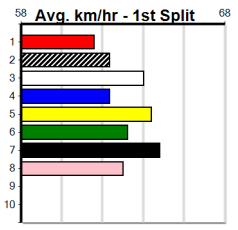

LOCKS CONSTRUCTIONS

Distance: 485m, Race Type: Mixed 6/7, Total Prizemoney: $3,340
1st: $2,230, 2nd: $690, 3rd: $345, 4th: $75

9

5:04PM
(VIC time)

Watchdog Tips: **0 0 0 0** Bet: .