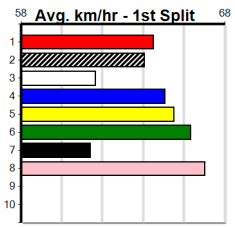

# WARRACK BUTCHERY

Distance: 410m, Race Type: Grade 5, Total Prizemoney: \$2,925  
1st: \$1,950, 2nd: \$600, 3rd: \$300, 4th: \$75