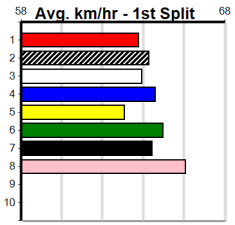

Horsham

SPORTSBET SAME RACE MULTI

Distance: 410m, Race Type: Grade 5, Total Prizemoney: \$2,925
1st: \$1,950, 2nd: \$600, 3rd: \$300, 4th: \$75

5

3:39PM

(VIC time)

Watchdog Tips:

0 0 0 0