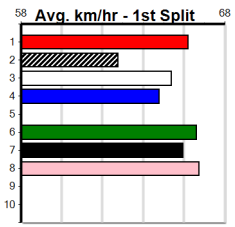

6

3:57PM

(VIC time)

Watchdog Tips: 0 0 0 0 **Bet:** .

Form Box Weight Dist Track Date Time BON Margin 1st/2nd (Time) PIR Checked Comment W/R Split 1 S/P Grade

1 MYRNIONG STORM (NSW)[5] **LET'S WIN MEISHA**

BE D May-22 WOW

Trainer: Paul Mathieson (Myrniong)

4th (4)	31.7	425	BEN	R5	02-Aug-24	24.22	23.70	6.50	MATCHING MOTORS (23.78)	M/333	.	SW	.	6.62	$3.80	RWF
3rd (8)	32.0	410	HOR	R4	13-Aug-24	23.18	23.10	0.75	L PETZEL BALE (23.13)	M/22	.	.	.	10.36	$1.50	5
2nd (4)	31.8	400	GEL	R3	23-Aug-24	22.66	22.56	1.5	LOUR TITAN (22.56)	M/22	.	.	.	8.36	$3.40	5
2nd (4)	31.9	390	BAL	R4	28-Aug-24	22.36	22.24	1.75	L TANNER BALE (22.24)	Q/32	.	.	.	8.55	$2.20	5

Owner(s): T Kingcott

Winning Boxes

1	2	3	4	5	6	7	8
			1	1			1
Prize	$10,905.00						
Best	23.18						
Starts	18-3-7-3						
Trk/Dst	1-0-0-1						
APM	$5991						

2 WINNIE'S WISH [5] **IMMINENT**

BE B Jan-21 PINDARI EXPRESS

Trainer: Raymond Farquhar (Delacombe)

4th (4)	28.2	545	BAL	R6	05-Aug-24	32.00	31.33	2.00	L GRACELAND BOY (31.86)	M/6883	.	.	.	7.00	$8.40	T3-5
2nd (4)	27.8	515	SAP	R2	12-Aug-24	30.20	29.27	9.00	L TOP SPEED GEAR (29.57)	S/7633	.	.	.	5.46	$20.30	5
3rd (1)	27.8	595	SAP	R5	19-Aug-24	34.60	34.53	1.25	L DEWANA PAYOUT (34.53)	Q/1111	.	.	.	9.19	$2.90	5
7th (1)	27.7	595	SAN	R6	29-Aug-24	35.29	34.03	19.00	L PAW YASMIN (34.03)	M/2677	.	SW	.	9.23	$30.70	X45

Owner(s): R Farquhar

Winning Boxes

1	2	3	4	5	6	7	8
2					1		1
Prize	$24,276.25						
Best	23.61						
Starts	66-4-12-8						
Trk/Dst	3-0-0-1						
APM	$3954						

3 PAW LAUREN (NSW)[5] **HADARAH BALE**

BK B Dec-22 BERNARDO

Trainer: Mark Delbridge (Balliang)

2nd (7)	27.0	390	BAL	R5	23-Aug-24	22.56	22.19	2.50	L ZERO KILLER (22.40)	M/32	.	.	.	8.74	$2.90	6G
1st (1)	26.5	425	BEN	R3	30-Aug-24	24.02	23.73	1.00	L STAPLETON (24.07)	M/111	.	.	.	6.57	$3.70	6G
1st (1)	26.5	400	WGL	R4	03-Sep-24	22.87	22.38	6.00	L USKO BALE (23.26)	M/11	.	.	.	8.40	$1.60	6G
5th (4)	26.3	450	SHP	R7	09-Sep-24	25.78	25.01	9.00	L CITY LIMIT (25.16)	M/556	.	SW	.	6.71	$4.90	RWH

Owner(s): B Wheeler

Winning Boxes

1	2	3	4	5	6	7	8
2			1				1
Prize	$9,250.00						
Best	FSH						
Starts	9-4-2-2						
Trk/Dst	0-0-0-0						
APM	$8360						

ENG GEL 2024-09-13

4 CRACKERJACK ROB [5] **MAXIMUM KACK**

WBE D Feb-21 FERNANDO BALE

Trainer: Jordan Cooper (Lethbridge)

1st (2)	33.1	515	SAP	R6	17-Jun-24	29.74	29.74	0.50	L BUCHAN (29.77)	M/2111	.	V28	.	5.19	$2.90	X45
2nd (8)	33.5	390	WBL	R10	29-Aug-24	22.52	22.08	1.00	L MORAINE NADIA (22.45)	S/12	.	.	.	8.83	$4.10	X45
3rd (7)	33.5	410	HOR	R8	03-Sep-24	23.27	23.05	3.25	L LIGHTNING JEDDA (23.05)	S/64	.	.	.	10.65	$8.10	X34
4th (8)	33.8	410	HOR	R6	10-Sep-24	23.35	22.93	1.00	L GREEN FLASH (23.29)	M/44	.	.	.	10.49	$2.60	X34

Owner(s): J Cooper

Winning Boxes

1	2	3	4	5	6	7	8
1	3					4	1
Prize	$35,895.00						
Best	22.83						
Starts	32-9-6-4						
Trk/Dst	5-2-0-1						
APM	$5245						

5 *** VACANT BOX ***

Trainer:

Owner(s):

Winning Boxes

1	2	3	4	5	6	7	8
2	1						1