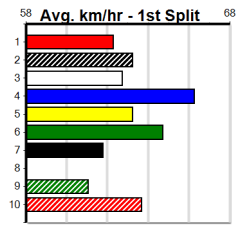

GAP ADOPTION DAY - SUNDAY AT THE M

Distance: 410m, Race Type: Maiden, Total Prizemoney: $2,535
1st: $1,680, 2nd: $520, 3rd: $260, 4th: $75

Watchdog Tips: **0 0 0 0** Bet: .