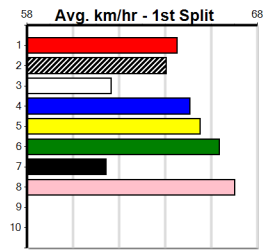

WARRACK BUTCHERY

Distance: 410m, Race Type: Grade 5, Total Prizemoney: $2,925
1st: $1,950, 2nd: $600, 3rd: $300, 4th: $75

Watchdog Tips:

Bet:

Table with columns: Form Box, Wgt, Dist, Track, Date, Time, BON, Margin, 1st/2nd (Time), PIR, Checked, Comment, WR, Split 1, S/P, Grade

SAINT TAY [5]
BK Dog Mar-22 Sire: BERNARDO Dam: SAINT MADDIE
Owner(s): P Byrne
Trainer: Peter Byrne (Koroit)
Winning Distances: < 300m (0) 300 - 399m (4) 400 - 499m (1) 500 - 599m (0) 600 - 699m (0) > 700m (0)
Winning Weights: 28.0(1) 28.4(1) 28.7(2) 29.2(1)
Race results table with columns: Rank, Box, Wgt, Dist, Track, Date, Time, BON, Margin, 1st/2nd (Time), PIR, Checked, Comment, WR, Split 1, S/P, Grade

Box History table for SAINT TAY
Bx 1st 2nd 3rd 4th 5th 6th 7th 8th
Prize Best Starts Trk/Dts APM

SUGAR BOWL ROSE [5]
BK Bitch Nov-21 Sire: FERAL FRANKY Dam: LITTLE TUBBSY
Owner(s): A Hemingway
Trainer: Aroha Hemingway (Rochester)
Winning Distances: < 300m (0) 300 - 399m (4) 400 - 499m (4) 500 - 599m (0) 600 - 699m (0) > 700m (0)
Winning Weights: 27.4(1) 28.7(3) 28.8(1) 28.9(2) 29.0(1)
Race results table with columns: Rank, Box, Wgt, Dist, Track, Date, Time, BON, Margin, 1st/2nd (Time), PIR, Checked, Comment, WR, Split 1, S/P, Grade

Box History table for SUGAR BOWL ROSE
Bx 1st 2nd 3rd 4th 5th 6th 7th 8th
Prize Best Starts Trk/Dts APM

FOXY ROXY [5]
BD Bitch Jul-22 Sire: SH AVATAR Dam: FAIRYTALE WISH
Owner(s): C Capuano
Trainer: Nicole Cachia (Anakie)
Winning Distances: < 300m (0) 300 - 399m (0) 400 - 499m (3) 500 - 599m (1) 600 - 699m (0) > 700m (0)
Winning Weights: 24.3(1) 24.5(1) 24.6(1) 24.7(1)
Race results table with columns: Rank, Box, Wgt, Dist, Track, Date, Time, BON, Margin, 1st/2nd (Time), PIR, Checked, Comment, WR, Split 1, S/P, Grade

Box History table for FOXY ROXY
Bx 1st 2nd 3rd 4th 5th 6th 7th 8th
Prize Best Starts Trk/Dts APM

SINGLE FLICKER [5]
RBD Dog Aug-21 Sire: HARD STYLE RICO Dam: FAUN FLAME
Owner(s): Big Three (SYN), M Dennis, B Wright, M Bolger
Trainer: Carol Jackson (Neilborough)
Winning Distances: < 300m (0) 300 - 399m (4) 400 - 499m (1) 500 - 599m (0) 600 - 699m (0) > 700m (0)
Winning Weights: 35.3(1) 35.5(1) 35.6(2) 36.1(1)
Race results table with columns: Rank, Box, Wgt, Dist, Track, Date, Time, BON, Margin, 1st/2nd (Time), PIR, Checked, Comment, WR, Split 1, S/P, Grade

Box History table for SINGLE FLICKER
Bx 1st 2nd 3rd 4th 5th 6th 7th 8th
Prize Best Starts Trk/Dts APM

DETRIMENTAL [5]
BK Bitch Nov-21 Sire: FLYING RICCIARDO Dam: FLOWING
Owner(s): A Tullio
Trainer: Garry George (Beulah)
Winning Distances: < 300m (0) 300 - 399m (0) 400 - 499m (2) 500 - 599m (1) 600 - 699m (0) > 700m (0)
Winning Weights: 26.3(2) 27.2(1)
Race results table with columns: Rank, Box, Wgt, Dist, Track, Date, Time, BON, Margin, 1st/2nd (Time), PIR, Checked, Comment, WR, Split 1, S/P, Grade

Box History table for DETRIMENTAL
Bx 1st 2nd 3rd 4th 5th 6th 7th 8th
Prize Best Starts Trk/Dts APM