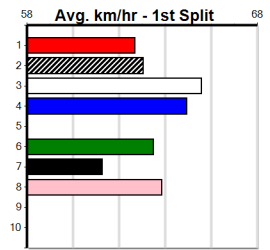

CHS GROUP

Distance: 410m, Race Type: Grade 6, Total Prizemoney: $2,925
1st: $1,950, 2nd: $600, 3rd: $300, 4th: $75

Watchdog Tips: [ ] [ ] [ ] [ ] Bet: [ ]

Form Box Wgt Dist Track Date Time BON Margin 1st/2nd (Time) PIR Checked Comment W/R Split 1 S/P Grade

BIG BOY COOPER [6]
BK Dog Jul-22 Sire: SH AVATAR Dam: FAIRYTALE WISH
Owner(s): C Capuano
Trainer: Clint Capuano (Anakie)
Winning Distances: < 300m (0) 300 - 399m (0) 400 - 499m (2) 500 - 599m (0) 600 - 699m (0) > 700m (0)
Winning Weights: 30.7(1) 31.1(1)
1st (7) 31.1 400 GEL R1 13-Aug-24 23.11 22.63 3.00L MR. PERSONALITY (23.32) M/43 . . . 8.71 $1.80 M
3rd (5) 31.1 400 GEL R10 16-Aug-24 23.08 22.20 10.00 CAPTAIN ALICE (22.40) M/43 . . . 8.69 $22.40 X67
5th (3) 30.7 390 WBL R3 22-Aug-24 22.89 21.96 10.00 PAW LEON (22.22) M/88 . . . 9.24 $13.60 7
6th (6) 30.7 410 HOR R9 27-Aug-24 24.00 23.09 9.00L PAW JULIA (23.39) Q/56 . . . 10.76 $8.30 7
5th (1) 30.7 400 GEL R10 30-Aug-24 23.13 22.46 6.50L MAC AND CHEESE (22.68) M/74 . . . 9.01 $16.00 7
1st (6) 30.7 400 GEL R3 03-Sep-24 22.86 22.31 0.75L DUSTY ALICE (22.91) M/33 . . . 8.59 $7.40 7
8th (2) 30.8 460 GEL R9 06-Sep-24 26.50 25.59 9.50L PAW UTILITY (25.85) M/888 . . . 6.99 $63.70 RW
2nd (1) 30.9 460 GEL R5 10-Sep-24 26.23 25.68 6.50L ASTON RECORD (25.78) Q/332 . . . 6.74 $7.90 6G
Last 3 wins NOT included above

Box History
Bx 1st 2nd 3rd 4th 5th 6th 7th 8th
1 1 1 1 1 1 1 1
2 1 1 1 1 1 1 1
3 1 1 1 1 1 1 1
4 1 1 1 1 1 1 1
5 1 1 1 1 1 1 1
6 1 1 1 1 1 1 1
7 1 1 1 1 1 1 1
8 1 1 1 1 1 1 1
Prize Best $3215.00
Starts 24.00(6)-27/8/24
Trk/Dts 11-2-2-1
APM 1-0-0-0 2896

WAIRUA'S WAY (NSW)[6]
DKF Bitch Jun-22 Sire: FEDERAL MORGAN Dam: NANA'S HABIT
Owner(s): D Keane
Trainer: Danielle Keane (Koroit)
Winning Distances: < 300m (0) 300 - 399m (2) 400 - 499m (0) 500 - 599m (0) 600 - 699m (0) > 700m (0)
Winning Weights: 27.6(1) 28.1(1)
4th (3) 28.3 390 WBL R4 05-Aug-24 23.09 22.42 1.5L ORSON AS (22.99) M/73 . . . 9.06 $11.30 7
1st (5) 27.6 390 WBL R9 12-Aug-24 22.34 22.25 1.25L MYOLA THALIA (22.42) Q/11 . . . SW 8.70 $10.70 7
8th (2) 27.2 390 WBL R9 15-Aug-24 23.40 21.75 14.00 ZIPPING POITIER (22.44) Q/47 . . . 8.70 $18.30 X67
2nd (1) 27.4 390 WBL R4 20-Aug-24 22.57 22.30 0.10L CIRCLE THE SUN (22.56) M/21 . . . 8.93 $6.90 6G
3rd (2) 27.4 390 BAL R5 23-Aug-24 23.08 22.19 10.00 ZERO KILLER (22.40) M/64 . . . 8.85 $23.50 6G
5th (6) 27.4 390 WBL R2 29-Aug-24 22.83 22.08 5.50L MORAIN MILEY (22.46) M/85 . . . 9.05 $47.80 X67
3rd (8) 27.4 390 BAL R10 06-Sep-24 22.69 22.42 3.75L COLLINDA PEARL (22.43) M/33 . . . 8.70 $19.30 6G
6th (7) 27.7 390 WBL R10 12-Sep-24 22.93 21.89 12.00 MAKE THE CUT (22.15) M/86 . . . 9.14 $56.30 X67
Last 3 wins NOT included above
1st (1) 28.1 390 WBL R1 29-Jul-24 22.84 22.35 1.00L PINEAPPLE JUICE (22.90) M/22 . . . 8.93 $9.50 M

Box History
Bx 1st 2nd 3rd 4th 5th 6th 7th 8th
1 1 2 1 2 1 1 1
2 1 2 2 1 1 1 1
3 1 1 1 1 1 1 1
4 1 1 1 1 1 1 1
5 1 1 1 1 1 1 1
6 2 1 2 1 1 1 1
7 3 1 1 1 1 1 1
8 1 1 1 1 1 1 1
Prize Best $4450.00
Starts 24.33(2)-25/6/24
Trk/Dts 33-2-4-6
APM 1-0-0-0 3144