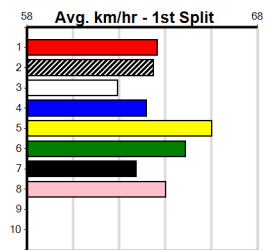

HORSHAM DOORS & GLASS

Distance: 410m, Race Type: Grade 7, Total Prizemoney: $2,925
1st: $1,950, 2nd: $600, 3rd: $300, 4th: $75

Watchdog Tips:

Bet:

Form Box	Wgt	Dist	Track	Date	Time	BON	Margin	1st/2nd (Time)	PIR	Checked	Comment	WR	Split 1	S/P	Grade

1

SAINT CASSIDY [7]
BE Bitch Nov-22 Sire: FERNANDO BALE Dam: MEPUNGA STELLAR
Owner(s): P Byrne Trainer: Narelle Byrne (Koroit)
Winning Distances: < 300m (0) 300 - 399m (1) 400 - 499m (0) 500 - 599m (0) 600 - 699m (0) > 700m (0)
Winning Weights: 27.0(1)

1st	(1)	27.0	305	MTG	R2	08-Sep-24	17.80	17.77	2.25L	CHEQUES TO BURN (17.97)	0	SAMP	5.81	$3.80	M
5th	(1)	27.0	390	WBL	R10	12-Sep-24	22.82	21.89	10.00	MAKE THE CUT (22.15)	Q/55		9.00	$13.50	X67

Last 3 wins NOT included above

Box History

Bx	1st	2nd	3rd	4th	5th	6th	7th	8th
1	1				1			
2								
3								
4								
5								
6								
7								
8								

Prize Best	$1000.00
Starts	FSH 2-1-0-0
Trk/Dts	0-0-0-0
APM	1000

2

PAW XENA (NSW)[7]
BK Bitch Dec-22 Sire: BERNARDO Dam: DYNA HARPA
Owner(s): B Wheeler Trainer: Mark Delbridge (Balliang)
Winning Distances: < 300m (0) 300 - 399m (0) 400 - 499m (1) 500 - 599m (0) 600 - 699m (0) > 700m (0)
Winning Weights: 26.7(1)

4th	(3)	27.0	400	GEL	R2	09-Aug-24	23.38	22.43	5.50L	CHEMICAL EROSION (23.02)	M/44		8.74	$7.30	MH
7th	(4)	26.9	400	GEL	R1	16-Aug-24	23.94	22.20	14.00	FUEL THE FIRE (22.98)	M/47	VO	8.78	$4.70	M
5th	(4)	26.8	450	WBL	R2	22-Aug-24	26.05	24.98	6.50L	PAW WINCEY (25.60)	M/434		6.81	$14.70	M
1st	(8)	26.7	425	BEN	R1	30-Aug-24	24.45	23.73	0.25L	NO WORDS (24.46)	M/333		6.74	$4.30	M
3rd	(8)	26.6	450	BAL	R9	04-Sep-24	25.77	25.40	3.00L	PAW VERNON (25.57)	M/322		6.68	$18.60	X67
5th	(1)	26.7	435	SLE	R1	08-Sep-24	25.07	24.13	6.50L	KELLY JANE (24.62)	Q/255		5.26	$11.40	X67
7th	(6)	27.2	390	BAL	R10	11-Sep-24	22.77	22.05	4.00L	PAW LEON (22.49)	M/77	W	8.63	$18.70	X67H

Last 3 wins NOT included above

Box History

Bx	1st	2nd	3rd	4th	5th	6th	7th	8th
1					1			
2								
3				1				
4					1		1	
5								1
6								
7								
8	1		1					

Prize Best	$2055.00
Starts	FSH 7-1-0-1
Trk/Dts	0-0-0-0
APM	2040

3

ART CADEAUX [7]
BD Bitch Nov-22 Sire: FERAL FRANKY Dam: ART NOVEAU
Owner(s): CHAMPAGNE PTN (SYN), S Smith, A Langton Trainer: Heather Baxter (Murtoa)
Winning Distances: < 300m (0) 300 - 399m (1) 400 - 499m (0) 500 - 599m (0) 600 - 699m (0) > 700m (0)
Winning Weights: 26.7(1)

3rd	(2)	26.3	400	GEL	R1	28-Jun-24	23.09	22.38	5.50L	PUNCHY (22.72)	M/43		8.58	$11.00	M
4th <td>(7)</td> <td>26.2</td> <td>460</td> <td>GEL</td> <td>R3</td> <td>05-Jul-24</td> <td>26.96</td> <td>25.54</td> <td>12.00</td> <td>WARREGO STORM (26.18)</td> <td>S/886</td> <td>VO W</td> <td>6.93</td> <td>$4.60</td> <td>M</td>															
7th <td>(5)</td> <td>25.8</td> <td>460</td> <td>GEL</td> <td>R3</td> <td>19-Jul-24</td> <td>27.19</td> <td>25.17</td> <td>15.00</td> <td>BRONZE (26.18)</td> <td>M/776</td> <td></td> <td>7.10</td> <td>$6.30</td> <td>M</td>															
7th <td>(8)</td> <td>26.0</td> <td>400</td> <td>GEL</td> <td>R1</td> <td>02-Aug-24</td> <td>23.62</td> <td>22.54</td> <td>8.50L</td> <td>COME AND SEE (23.05)</td> <td>M/78</td> <td></td> <td>8.75</td> <td>$8.70</td> <td>M</td>															
7th <td>(2)</td> <td>26.1</td> <td>460</td> <td>GEL</td> <td>R2</td> <td>23-Aug-24</td> <td>26.91</td> <td>25.80</td> <td>7.00L</td> <td>GO PIKACHU (26.43)</td> <td>M/465</td> <td></td> <td>6.75</td> <td>$30.80</td> <td>M</td>															
1st	(4)	26.7	390	BAL	R1	09-Sep-24	22.83	22.01	1.00L	MIA MASTER (22.90)	M/32		8.75	$4.10	T3-M

Last 3 wins NOT included above

Box History

Bx	1st	2nd	3rd	4th	5th	6th	7th	8th
1								
2			1					1
3								
4	1							
5								1
6								
7				1				
8								1

Prize Best	$1335.00
Starts	FSH 6-1-0-1
Trk/Dts	0-0-0-0
APM	1201