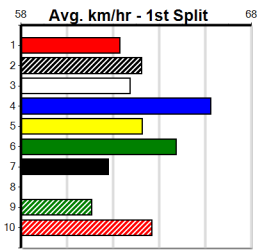

GAP ADOPTION DAY - SUNDAY AT THE

1

2:26PM

(VIC time)

Distance: 410m, Race Type: Maiden, Total Prizemoney: $2,535
1st: $1,680, 2nd: $520, 3rd: $260, 4th: $75

Watchdog Tips: ☐ ☐ ☐ ☐ ☐ **Bet:**

Form Box	Wgt	Dist	Track	Date	Time	BON	Margin	1st/2nd (Time)	PIR	Checked	Comment	WR	Split 1	S/P	Grade

1

PAW JUDD [M]
BD Dog Jan-23 Sire: YOZO BALE Dam: KNICKS BALE Trainer: Correy Grenfell (Anakie)
Owner(s): B Wheeler
Winning Distances: < 300m (0) 300 - 399m (0) 400 - 499m (0) 500 - 599m (0) 600 - 699m (0) > 700m (0)
Winning Weights:
7th (4) 35.3 525 MEP R5 11-Sep-24 31.82 30.15 20.00 PAW SUMMER (30.44) M/6467 5.34 $14.70 MH

Box History

Bx	1st	2nd	3rd	4th	5th	6th	7th	8th
1								
2								
3								
4							1	
5								
6								
7								
8								

Prize Best $0.00 FSH
Starts 1-0-0-0
Trk/Dts 0-0-0-0
APM 0

Last 3 wins NOT included above

2

SCOOBA STEVE [M]
LTBD Dog Oct-22 Sire: FERAL FRANKY Dam: MEPUNGA HOLLY Trainer: Garry George (Beulah)
Owner(s): Cash for dash (SYN), N Coyle, B Coyle
Winning Distances: < 300m (0) 300 - 399m (0) 400 - 499m (0) 500 - 599m (0) 600 - 699m (0) > 700m (0)
Winning Weights:
2nd (6) 35.8 410 HOR R2 03-Sep-24 24.33 23.05 0.50L NUTLEY BOY (24.30) M/22 10.90 $4.50 M
4th (8) 35.9 390 WBL R1 12-Sep-24 22.56 21.89 3.75L PANAMA RHODE (22.31) M/55 9.00 $6.30 M

Box History

Bx	1st	2nd	3rd	4th	5th	6th	7th	8th
1								
2								
3								
4								
5								
6		1						
7								
8				1				

Prize Best $595.00 FSH
Starts 24.33(6)-3/9/24
Starts 2-0-1-0
Trk/Dts 1-0-1-0
APM 595

Last 3 wins NOT included above

3

ZIPPING TAMIKA (NSW)[M]
BE Bitch Dec-22 Sire: ASTON RUPEE Dam: ZIPPING MAGDA Trainer: Robert Camilleri (Lara)
Owner(s): Hallinan Hallinan (SYN), M Hallinan, F Hallinan
Winning Distances: < 300m (0) 300 - 399m (0) 400 - 499m (0) 500 - 599m (0) 600 - 699m (0) > 700m (0)
Winning Weights:
6th (1) 28.2 450 WBL R1 05-Sep-24 26.96 25.59 17.00L CONROY PARK (25.78) M/347 7.00 $7.10 M

Box History

Bx	1st	2nd	3rd	4th	5th	6th	7th	8th
1							1	
2								
3								
4								
5								
6								
7								
8								

Prize Best $0.00 FSH
Starts 1-0-0-0
Trk/Dts 0-0-0-0
APM 0

Last 3 wins NOT included above

4

MAXIMUM BARB [M]
BK Bitch Jan-23 Sire: SHIMA SHINE Dam: MAXIMUM SHIRLEY Trainer: Jordan Cooper (Lethbridge)
Owner(s): J Cooper
Winning Distances: < 300m (0) 300 - 399m (0) 400 - 499m (0) 500 - 599m (0) 600 - 699m (0) > 700m (0)
Winning Weights:
7th (4) 31.4 410 HOR R1 10-Sep-24 24.02 22.93 6.00L TYCOON JILL (23.62) M/44 10.57 $11.90 M

Box History

Bx	1st	2nd	3rd	4th	5th	6th	7th	8th
1								
2								
3								
4							1	
5								
6								
7								
8								

Prize Best $0.00 FSH
Starts 24.02(4)-10/9/24
Starts 1-0-0-0
Trk/Dts 1-0-0-0
APM 0

Last 3 wins NOT included above

5

ZIPPING SCOOPY (NSW)[M]
BK Dog Dec-22 Sire: ASTON RUPEE Dam: ZIPPING MAGDA Trainer: Robert Camilleri (Lara)
Owner(s): Hallinan Hallinan (SYN), M Hallinan, F Hallinan
Winning Distances: < 300m (0) 300 - 399m (0) 400 - 499m (0) 500 - 599m (0) 600 - 699m (0) > 700m (0)
Winning Weights:
6th (8) 33.6 390 WBL R2 05-Sep-24 23.20 22.00 14.00 GO ME GO (22.27) M/66 9.03 $6.30 M

Box History

Bx	1st	2nd	3rd	4th	5th	6th	7th	8th
1								
2								
3								
4								
5								
6								
7							1	
8								

Prize Best $0.00 FSH
Starts 1-0-0-0
Trk/Dts 0-0-0-0
APM 0

Last 3 wins NOT included above