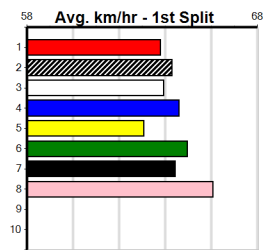

SPORTSBET SAME RACE MULTI

Distance: 410m, Race Type: Grade 5, Total Prizemoney: $2,925
1st: $1,950, 2nd: $600, 3rd: $300, 4th: $75

Watchdog Tips: [ ] [ ] [ ] [ ] Bet: [ ]

Form Box Wgt Dist Track Date Time BON Margin 1st/2nd (Time) PIR Checked Comment W/R Split 1 S/P Grade

MOTOR HEAD MAXIM [5]
BK Dog Feb-21 Sire: AZKABAN Dam: STYLISH BREE
Owner(s): D Keane
Winning Distances: < 300m (0) 300 - 399m (5) 400 - 499m (0) 500 - 599m (0) 600 - 699m (0) > 700m (0)
Winning Weights: 30.3(1) 32.9(3) 33.0(1)
8th (7) 32.3 410 HOR R6 13-Jul-24 24.12 23.35 4.50L KENSINGTON FLYER (23.80) M/85 . . . 11.00 $11.70 T3-5
5th (7) 32.1 410 HOR R11 21-Jul-24 23.91 23.19 6.50L SLEEK BLAZER (23.48) M/66 . . . 10.79 $20.10 5NP
2nd (8) 31.7 410 HOR R12 06-Aug-24 23.73 23.13 1.00L RED STRAND (23.66) M/64 . SW . 10.77 $20.70 5
2nd (4) 31.4 410 HOR R11 13-Aug-24 23.48 23.10 3.5L HARTLEY BALE (23.23) M/32 . . . 10.46 $18.20 5
6th (6) 31.1 410 HOR R11 19-Aug-24 24.11 22.84 10.00 POSIE YOU PEST (23.43) M/76 . . . 11.03 $41.70 5
2nd (4) 30.8 410 HOR R7 27-Aug-24 23.41 23.09 1.00L NICE ONE TOM (23.34) M/55 . . . 10.55 $22.00 5
3rd (1) 30.9 410 HOR R11 03-Sep-24 23.46 23.05 6.00L MAVIS TOLMIE (23.07) Q/22 . . . 10.63 $4.70 5
6th (6) 31.0 410 HOR R3 10-Sep-24 23.75 22.93 5.00L CRUSH YOUR RUSH (23.40) M/86 . . . 10.93 $20.10 5
Last 3 wins NOT included above
1st (4) 33.0 390 WBL R9 27-Nov-23 22.35 22.34 2.75L CO PILOT (22.54) M/11 . SW . 8.64 $4.60 6G
1st (2) 32.9 390 WBL R7 12-Dec-23 22.74 22.27 0.50L STORMIN' FRANK (22.76) M/32 . . . 8.81 $1.80 5
1st (1) 32.9 390 WBL R7 29-Jan-24 22.38 22.10 1.5L PURSUIT (22.48) Q/32 . V7 . 8.82 $6.10 5

Box History
Bx 1st 2nd 3rd 4th 5th 6th 7th 8th
1 1 4 2 . . . . .
2 1 3 1 2 . . . . .
3 . . . 1 1 1 . . . . .
4 1 3 . 2 3 . . . . .
5 . 1 . 1 2 . 3 . . . . .
6 2 1 1 5 1 3 . . . . .
7 . 4 . 1 3 1 . 1 . . . . .
8 . 2 1 1 1 2 1 . . . . .
Prize Best $17470.00
Starts 23.41(4)-27/8/24
Trk/Dts 71-5-18-6
APM 19-0-5-2 3862