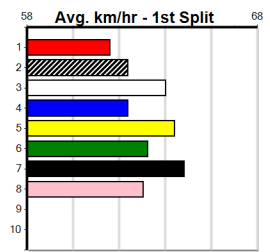

Winning Distances: < 300m (0) 300 - 399m (0) 400 - 499m (0) 500 - 599m (0) 600 - 699m (0) > 700m (0)
 Winning Weights:

Box History

LOCKS CONSTRUCTIONS

Distance: 485m, Race Type: Mixed 6/7, Total Prizemoney: \$3,340
1st: \$2,230, 2nd: \$690, 3rd: \$345, 4th: \$75