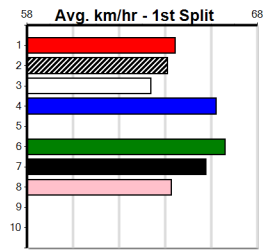

ON-SITE ENGINEERING

Distance: 485m, Race Type: Mixed 4/5, Total Prizemoney: $3,875
1st: $2,600, 2nd: $800, 3rd: $400, 4th: $75

Watchdog Tips: [ ] [ ] [ ] [ ] Bet: [ ]

Form Box Wgt Dist Track Date Time BON Margin 1st/2nd (Time) PIR Checked Comment W/R Split 1 S/P Grade

ORLI BALE (NSW)[4]
F Dog Aug-21 Sire: ORSON ALLEN Dam: HAE ALLEN
Owner(s): B Wheeler
Trainer: Correy Grenfell (Anakie)
Winning Distances: < 300m (0) 300 - 399m (0) 400 - 499m (3) 500 - 599m (10) 600 - 699m (0) > 700m (0)
Winning Weights: 32.8(1) 33.3(1) 33.4(2) 33.7(2) 33.8(1) 33.9(3) 34.0(1) 34.2(1) 34.3(1)
Box History table with 8 columns (1st-8th) and 8 rows (1-8).

SAINT MICK [5]
BK Dog Mar-22 Sire: BERNARDO Dam: SAINT MADDIE
Owner(s): P Byrne
Trainer: Narelle Byrne (Koroit)
Winning Distances: < 300m (0) 300 - 399m (6) 400 - 499m (2) 500 - 599m (0) 600 - 699m (0) > 700m (0)
Winning Weights: 29.0(1) 29.1(1) 29.2(2) 29.3(1) 29.4(1) 29.5(1) 29.9(1)
Box History table with 8 columns (1st-8th) and 8 rows (1-8).

PIXIE TRIXIE [5]
BK Bitch Jul-22 Sire: SH AVATAR Dam: FAIRYTALE WISH
Owner(s): C Capuano
Trainer: Clint Capuano (Anakie)
Winning Distances: < 300m (0) 300 - 399m (1) 400 - 499m (3) 500 - 599m (0) 600 - 699m (1) > 700m (0)
Winning Weights: 25.2(1) 25.9(3) 26.3(1)
Box History table with 8 columns (1st-8th) and 8 rows (1-8).

HUNTER RIOT [5]
BK Dog Jul-21 Sire: FERNANDO BALE Dam: MYSTIC RIOT
Owner(s): S Camden-bermingham
Trainer: Colin Bermingham (Mount Mercer)
Winning Distances: < 300m (0) 300 - 399m (6) 400 - 499m (2) 500 - 599m (1) 600 - 699m (0) > 700m (0)
Winning Weights: 28.0(4) 28.1(2) 28.2(1) 28.3(1) 28.6(1)
Box History table with 8 columns (1st-8th) and 8 rows (1-8).

*** VACANT BOX ***
Owner(s):
Trainer:
Winning Distances: < 300m (0) 300 - 399m (0) 400 - 499m (0) 500 - 599m (0) 600 - 699m (0) > 700m (0)
Winning Weights:
Box History

1

2

3

4

5