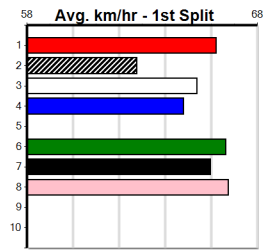

WEBBICON MARINE

Distance: 410m, Race Type: Grade 5, Total Prizemoney: $2,925
1st: $1,950, 2nd: $600, 3rd: $300, 4th: $75

Watchdog Tips:

Bet:

Table with columns: Form Box, Wgt, Dist, Track, Date, Time, BON, Margin, 1st/2nd (Time), PIR, Checked, Comment, WR, Split 1, S/P, Grade

MYRNIONG STORM (NSW)[5]
BE Dog May-22 Sire: WOW Dam: LET'S WIN MEISHA
Owner(s): T Kingcott
Trainer: Paul Mathieson (Myrniong)
Winning Distances: < 300m (0) 300 - 399m (1) 400 - 499m (2) 500 - 599m (0) 600 - 699m (0) > 700m (0)
Winning Weights: 32.2(2) 32.6(1)
Box History table and Prize Best Starts Trk/Dts APM

WINNIE'S WISH [5]
BE Bitch Jan-21 Sire: PINDARI EXPRESS Dam: IMMINENT
Owner(s): R Farquhar
Trainer: Raymond Farquhar (Delacombe)
Winning Distances: < 300m (0) 300 - 399m (0) 400 - 499m (2) 500 - 599m (2) 600 - 699m (0) > 700m (0)
Winning Weights: 27.5(1) 28.1(1) 28.4(1) 28.8(1)
Box History table and Prize Best Starts Trk/Dts APM

PAW LAUREN (NSW)[5]
BK Bitch Dec-22 Sire: BERNARDO Dam: HADARAH BALE
Owner(s): B Wheeler
Trainer: Mark Delbridge (Balliang)
ENG GEL 2024-09-13
Winning Distances: < 300m (0) 300 - 399m (2) 400 - 499m (2) 500 - 599m (0) 600 - 699m (0) > 700m (0)
Winning Weights: 26.5(2) 26.8(2)
Box History table and Prize Best Starts Trk/Dts APM

CRACKERJACK ROB [5]
WBE Dog Feb-21 Sire: FERNANDO BALE Dam: MAXIMUM KACK
Owner(s): J Cooper
Trainer: Jordan Cooper (Lethbridge)
Winning Distances: < 300m (0) 300 - 399m (1) 400 - 499m (5) 500 - 599m (3) 600 - 699m (0) > 700m (0)
Winning Weights: 31.4(1) 32.0(2) 32.4(2) 32.6(1) 32.8(1) 33.1(2)
Box History table and Prize Best Starts Trk/Dts APM

*** VACANT BOX ***
Sire: Dam:
Owner(s):
Trainer:
Winning Distances: < 300m (0) 300 - 399m (0) 400 - 499m (0) 500 - 599m (0) 600 - 699m (0) > 700m (0)
Winning Weights:
Box History

1

2

3

4

5