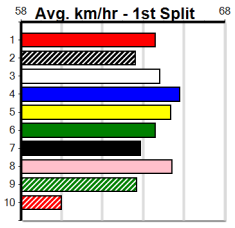

PHOTO MAN AT STUD

Distance: 400m, Race Type: Grade 5, Total Prizemoney: $2,925
1st: $1,950, 2nd: $600, 3rd: $300, 4th: $75

Watchdog Tips: 0 0 0 0 Bet:

Main table containing race details for 10 races (1-10), including horse names, trainers, owners, and winning boxes. Each race entry includes a header with race number and name, followed by a table of race results with columns for rank, horse name, weight, distance, track, date, time, and other details. To the right of each race table is a 'Winning Boxes' section with a grid and prize information.