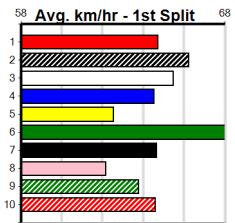

SPORTSBET MAKE IT A MULTI

Distance: 400m, Race Type: Mixed 4/5, Total Prizemoney: $3,360
1st: $2,250, 2nd: $690, 3rd: $345, 4th: $75

Watchdog Tips: 0 0 0 0 Bet: .