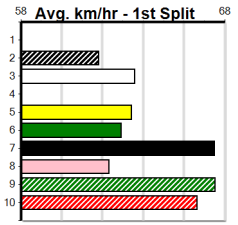

GAP ADOPTION DAY - SUNDAY AT THE M

Distance: 400m, Race Type: Maiden, Total Prizemoney: $2,535
1st: $1,680, 2nd: $520, 3rd: $260, 4th: $75

1
6:40PM
(VIC time)

Watchdog Tips: 0 0 0 0 **Bet:** .

Form	Box	Weight	Dist	Track	Date	Time	BON	Margin	1st/2nd (Time)	PIR	Checked	Comment	W/R	Split 1	S/P	Grade
1																
STEAL THE SHOW [M]																
BK	D				Nov-22											
Trainer: Christian Wilk (Tanjil South) MIRROR ILLUSION																
Owner(s): Eye Candy (SYN), C Wilk, K Gorman																
<table border="1"> <thead> <tr><th colspan="8">Winning Boxes</th></tr> <tr><th>1</th><th>2</th><th>3</th><th>4</th><th>5</th><th>6</th><th>7</th><th>8</th></tr> </thead> <tbody> <tr><td>Prize</td><td></td><td></td><td></td><td></td><td></td><td></td><td></td></tr> <tr><td>Best</td><td></td><td></td><td></td><td></td><td></td><td></td><td></td></tr> <tr><td>Starts</td><td></td><td></td><td></td><td></td><td></td><td></td><td></td></tr> <tr><td>Trk/Dst</td><td></td><td></td><td></td><td></td><td></td><td></td><td></td></tr> <tr><td>APM</td><td></td><td></td><td></td><td></td><td></td><td></td><td></td></tr> </tbody> </table>																
2																
MISS GALORE [M]																
RF	B				Jun-22											
Trainer: Graeme Campbell (Drouin South) COSMIC KATIE																
Owner(s): FOUR FROTHYS (SYN), G Pask, J Baxter, G Pask																
<table border="1"> <thead> <tr><th colspan="8">Winning Boxes</th></tr> <tr><th>1</th><th>2</th><th>3</th><th>4</th><th>5</th><th>6</th><th>7</th><th>8</th></tr> </thead> <tbody> <tr><td>Prize</td><td></td><td></td><td></td><td></td><td></td><td></td><td></td></tr> <tr><td>Best</td><td></td><td></td><td></td><td></td><td></td><td></td><td></td></tr> <tr><td>Starts</td><td></td><td></td><td></td><td></td><td></td><td></td><td></td></tr> <tr><td>Trk/Dst</td><td></td><td></td><td></td><td></td><td></td><td></td><td></td></tr> <tr><td>APM</td><td></td><td></td><td></td><td></td><td></td><td></td><td></td></tr> </tbody> </table>																
3																
POPPY ROCKS [M]																
BK	B				Aug-22											
Trainer: Justin Illman (Pearcedale) RED ROCKS																
Owner(s): J Illman																
<table border="1"> <thead> <tr><th colspan="8">Winning Boxes</th></tr> <tr><th>1</th><th>2</th><th>3</th><th>4</th><th>5</th><th>6</th><th>7</th><th>8</th></tr> </thead> <tbody> <tr><td>Prize</td><td></td><td></td><td></td><td></td><td></td><td></td><td></td></tr> <tr><td>Best</td><td></td><td></td><td></td><td></td><td></td><td></td><td></td></tr> <tr><td>Starts</td><td></td><td></td><td></td><td></td><td></td><td></td><td></td></tr> <tr><td>Trk/Dst</td><td></td><td></td><td></td><td></td><td></td><td></td><td></td></tr> <tr><td>APM</td><td></td><td></td><td></td><td></td><td></td><td></td><td></td></tr> </tbody> </table>																
4																
MRS. SMITH [M]																
WBK	B				Mar-23											
Trainer: David Kerr (Caldermeade) CAPTAIN JACKIE																
Owner(s): waste of money (SYN), L Smith, T Wemyss, A Harnden, G Tyne																
<table border="1"> <thead> <tr><th colspan="8">Winning Boxes</th></tr> <tr><th>1</th><th>2</th><th>3</th><th>4</th><th>5</th><th>6</th><th>7</th><th>8</th></tr> </thead> <tbody> <tr><td>Prize</td><td></td><td></td><td></td><td></td><td></td><td></td><td></td></tr> <tr><td>Best</td><td></td><td></td><td></td><td></td><td></td><td></td><td></td></tr> <tr><td>Starts</td><td></td><td></td><td></td><td></td><td></td><td></td><td></td></tr> <tr><td>Trk/Dst</td><td></td><td></td><td></td><td></td><td></td><td></td><td></td></tr> <tr><td>APM</td><td></td><td></td><td></td><td></td><td></td><td></td><td></td></tr> </tbody> </table>																
5																
REALITY ZERO [M]																
RF	D				Jul-22											
Trainer: Michael Tharle (Devon Meadows) WHAT A SURPRISE																
Owner(s): realitylodge (SYN), M Tharle, P Hartley, M Tharle																
<table border="1"> <thead> <tr><th colspan="8">Winning Boxes</th></tr> <tr><th>1</th><th>2</th><th>3</th><th>4</th><th>5</th><th>6</th><th>7</th><th>8</th></tr> </thead> <tbody> <tr><td>Prize</td><td></td><td></td><td></td><td></td><td></td><td></td><td></td></tr> <tr><td>Best</td><td></td><td></td><td></td><td></td><td></td><td></td><td></td></tr> <tr><td>Starts</td><td></td><td></td><td></td><td></td><td></td><td></td><td></td></tr> <tr><td>Trk/Dst</td><td></td><td></td><td></td><td></td><td></td><td></td><td></td></tr> <tr><td>APM</td><td></td><td></td><td></td><td></td><td></td><td></td><td></td></tr> </tbody> </table>																
6																
HUNTING GIRL [M]																
BK	B				May-21