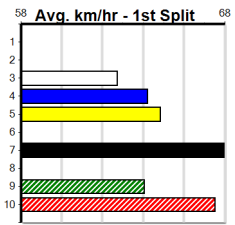

BARN BAR FUNCTION ROOM

Distance: 400m, Race Type: Maiden, Total Prizemoney: $2,535
1st: $1,680, 2nd: $520, 3rd: $260, 4th: $75

2

7:05PM
(VIC time)

Watchdog Tips: **0** **0** **0** **0** Bet: .