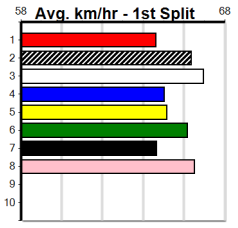

SENNACHIE AT STUD

Distance: 400m, Race Type: Free For All, Total Prizemoney: $3,360
1st: $2,250, 2nd: $690, 3rd: $345, 4th: $75

7

8:45PM
(VIC time)

Watchdog Tips: **0 0 0 0** Bet: **.**