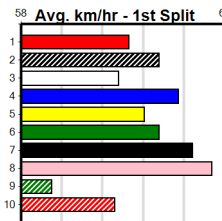

G'DAY CHEF CATERERS

Distance: 460m, Race Type: Grade 5, Total Prizemoney: $2,925
1st: $1,950, 2nd: $600, 3rd: $300, 4th: $75

5

8:05PM

(VIC time)

Watchdog Tips:

0 0 0 0

Bet:

Form Box Weight Dist Track Date Time BON Margin 1st/2nd (Time) PIR Checked Comment W/R Split 1 S/P Grade

1 BEST OF COLOUR [5]
BE D Nov-21 WHISKEY RIOT COOLER COLOUR
Trainer: Jane Reynolds (Pearcedale)
5th (6) 32.9 460 WGL R7 16-Aug-24 26.36 25.63 7.00LMARCO ROSE (25.88) Q/245 . . . 6.59 $16.00 5
2nd (2) 32.6 400 WGL R11 30-Aug-24 22.73 22.57 0.50LBLUEBELLE COLOUR (22.71) M/32 . . . 8.50 $20.90 5
3rd (3) 32.6 510 SLE R5 08-Sep-24 28.93 28.65 4.00LDR. GILLIAN (28.65) M/333 . . . 9.22 $8.40 RWH
7th (3) 33.1 515 SAN R12 12-Sep-24 30.46 29.20 9.50LJENNA (29.81) M/7888 . . . 5.38 $2.90 5
Owner(s): JUST COLOUR (SYN), C Haigh, J Reynolds

Winning Boxes

1	2	3	4	5	6	7	8
			1	1			1
Prize	$19,755.63						
Best	26.12						
Starts	49-4-11-11						
Trk/Dst	11-1-1-3						
APM	$7895						

2 MEAL TICKET [5]
BK B May-22 FERNANDO BALE VEGAS TICKET
Trainer: Michael Gibbons (Lara)
6th (6) 23.7 435 SLE R7 11-Aug-24 25.11 24.42 10.00LURIEL BALE (24.42) M/777 . . . 5.39 $35.50 5
5th (5) 23.7 460 GEL R5 16-Aug-24 26.42 25.44 6.50LASTON GOZO (25.96) S/765 . . . 6.80 $33.20 5
6th (8) 23.9 450 WBL R7 22-Aug-24 26.08 24.98 11.00LHI THERE FRANK (25.38) S/787 . . . 6.83 $19.70 5H
4th (1) 23.9 460 GEL R10 06-Sep-24 26.10 25.59 2.50LMASTER PABLO (25.94) M/115 . . . 6.55 $21.00 X45
Owner(s): G Black

Winning Boxes

1	2	3	4	5	6	7	8
3	1				1		
Prize	$20,705.00						
Best	26.19						
Starts	37-5-5-5						
Trk/Dst	2-0-0-1						
APM	$7206						

3 MIRA BALE (NSW)[5]
WBD B Mar-22 FERNANDO BALE ALERA BALE
Trainer: Tammy Kennedy-harris (Devon Meadows)
1st (8) 28.1 460 WGL R7 29-Aug-24 26.53 26.01 1.00LDON'T IGNORE ME (26.59) M/433 . . . 6.68 $5.50 T3-5
1st (5) 28.2 450 BAL R6 02-Sep-24 25.82 25.67 3.00LUNCONTESTED (26.03) Q/123 . . . W 6.70 $5.10 5
8th (4) 28.7 450 BAL R6 09-Sep-24 26.38 25.55 9.50LSQUEAKY CARROLL (25.75) Q/238 . . . 6.70 $16.80 T3-5
1st (1) 28.4 460 WGL R6 12-Sep-24 26.24 25.86 0.75LLITTLE VENICE (26.28) Q/243 . . . SW W 6.66 $6.30 T3-5
Owner(s): L Harris

Winning Boxes

1	2	3	4	5	6	7	8
1				2	1	1	1
Prize	$8,420.00						
Best	26.24						
Starts	37-6-1-5						
Trk/Dst	8-3-0-1						
APM	$5381						

4 HIS SPECIAL [5]
BD D Apr-22 OUT OF RANGE FREEDOM FIRE
Trainer: John Carr (Devon Meadows)
3rd (2) 32.2 515 SAP R9 19-Aug-24 29.78 29.31 7.00LDEADLY AVENGER (29.32) Q/1222 . . . 5.10 $19.90 5H
4th (6) 32.4 515 SAP R11 26-Aug-24 30.00 29.43 8.00LWHITE CREST (29.47) M/4544 . . . 5.29 $6.80 5
5th (3) 32.7 460 WGL R7 30-Aug-24 26.23 25.80 3.00LASTRONOMICA (26.03) M/233 . . . W 6.57 $6.50 5
2nd (5) 32.5 460 GEL R8 10-Sep-24 25.87 25.68 1.75LSPRITELY SIAN (25.76) Q/222 . . . 6.60 $14.90 X45
Owner(s): J Carr

Winning Boxes

1	2	3	4	5	6	7	8
1	1	1					2
Prize	$13,520.00						
Best	25.91						
Starts	41-5-9-5						
Trk/Dst	13-2-3-1						
APM	$5071