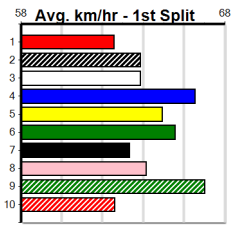

MC GRAFIX & SIGNS

Distance: 460m, Race Type: Grade 5, Total Prizemoney: $2,925
1st: $1,950, 2nd: $600, 3rd: $300, 4th: $75

Watchdog Tips: **0 0 0 0** Bet: **0**