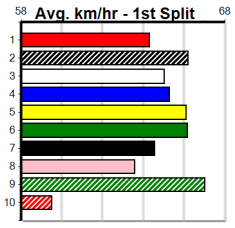

OAKS SUPER BOX

Distance: 460m, Race Type: Mixed 4/5, Total Prizemoney: $3,360
1st: $2,250, 2nd: $690, 3rd: $345, 4th: $75

6
8:25PM
(VIC time)

Watchdog Tips: **0 0 0 0** Bet: .