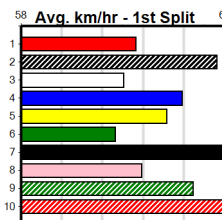

SHIMA SHINE AT STUD

Distance: 400m, Race Type: Mixed 6/7, Total Prizemoney: $2,925
1st: $1,950, 2nd: $600, 3rd: $300, 4th: $75

Watchdog Tips: **0 0 0 0** Bet: **0**