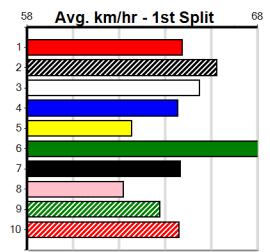

SPORTSBET MAKE IT A MULTI

Distance: 400m, Race Type: Mixed 4/5, Total Prizemoney: $3,360
1st: $2,250, 2nd: $690, 3rd: $345, 4th: $75

Watchdog Tips:

Bet:

Form Box	Wgt	Dist	Track	Date	Time	BON	Margin	1st/2nd (Time)	PIR	Checked	Comment	WR	Split 1	S/P	Grade

ON THE BEER [5]

BE Dog May-22 Sire: AUSSIE INFRARED Dam: JOKARE Trainer: Robert Glass (Kyabram)

Owner(s): G Glass
Winning Distances: < 300m (0) 300 - 399m (0) 400 - 499m (6) 500 - 599m (0) 600 - 699m (0) > 700m (0)
Winning Weights: 33.3(1) 33.6(1) 33.7(1) 34.2(1) 34.4(1) 34.5(1)

1st (8)	33.6	425	BEN	R3	28-Jun-24	23.73	23.73	3.5L HIGHER FORCE (23.97)	Q/111	.	.	.	6.48	$2.10	X67
4th (5)	34.0	450	BAL	R7	03-Jul-24	25.53	25.11	6.50L ASTON KENNEDY (25.11)	Q/334	.	.	W	6.64	$9.10	5
1st (1)	34.2	425	BEN	R12	12-Jul-24	24.13	23.86	3.5L RED SHIRAZ (24.36)	M/111	.	.	.	6.56	$2.70	5
1st (5)	33.3	425	BEN	R4	26-Jul-24	24.04	23.79	1.25L MYRNIONG STORM (24.11)	M/221	.	.	SW	6.60	$3.70	RWH
2nd (5)	33.7	425	BEN	R5	02-Aug-24	24.09	23.70	4.50L MATCHING MOTORS (23.78)	M/444	.	.	.	6.64	$5.30	RWF
1st (1)	33.7	450	WBL	R6	08-Aug-24	25.35	25.35	0.75L ECO BALE (25.40)	M/211	.	.	SW	6.70	$3.20	5
3rd (8)	34.0	450	BAL	R6	14-Aug-24	25.52	25.35	2.50L PEAKY JOE (25.36)	M/521	.	.	.	6.70	$6.90	X45
6th (1)	33.5	450	SHP	R8	02-Sep-24	25.84	24.79	15.00L FIELD DAY (24.79)	S/866	.	.	.	6.98	$6.10	X45

Last 3 wins NOT included above

1st (2)	34.4	450	SHP	R3	04-Mar-24	25.46	24.89	3.5L CRAFTY BEER (25.70)	Q/111	.	.	.	6.64	$2.90	MH
1st (6)	34.5	450	SHP	R4	23-Mar-24	25.32	24.66	1.5L BELSAR (25.41)	Q/111	.	.	.	6.58	$4.60	X67

Box History

Bx	1st	2nd	3rd	4th	5th	6th	7th	8th
1	2	1					1	1
2	1							
3						1	1	
4								
5	1	1		1				
6	1		1	1				1
7		1						
8	1		1					

Prize Best Starts Trk/Dts APM: $13495.00 FSH 18-6-2-3 0-0-0-0 7709