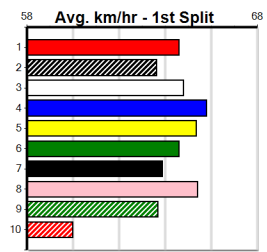

PHOTO MAN AT STUD

Distance: 400m, Race Type: Grade 5, Total Prizemoney: $2,925
1st: $1,950, 2nd: $600, 3rd: $300, 4th: $75

Watchdog Tips:

Bet:

Table with columns: Form Box, Wgt, Dist, Track, Date, Time, BON, Margin, 1st/2nd (Time), PIR, Checked, Comment, WR, Split 1, S/P, Grade

FIERY DUEL [5]
F Dog Mar-21 Sire: FERNANDO BALE Dam: IT'S A JEWEL
Owner(s): G Black
Trainer: Anita Gibbons (Lara)
Winning Distances: < 300m (0) 300 - 399m (4) 400 - 499m (1) 500 - 599m (0) 600 - 699m (0) > 700m (0)
Winning Weights: 30.5(1) 30.7(2) 30.8(1) 30.9(1)
Box History table and Prize Best Starts table included.

QUESTION BALE (NSW)[5]
F Dog Aug-21 Sire: ORSON ALLEN Dam: HAE ALLEN
Owner(s): L Harris
Trainer: Tammy Kennedy-harris (Devon M)
Winning Distances: < 300m (0) 300 - 399m (1) 400 - 499m (4) 500 - 599m (0) 600 - 699m (0) > 700m (0)
Winning Weights: 31.9(1) 32.0(2) 32.3(1) 33.0(1)
Box History table and Prize Best Starts table included.

COOL NATURE (NSW)[5]
BD Bitch Aug-21 Sire: FERNANDO BALE Dam: REALLY UNREAL
Owner(s): G Black
Trainer: Michael Gibbons (Lara)
Winning Distances: < 300m (0) 300 - 399m (3) 400 - 499m (5) 500 - 599m (0) 600 - 699m (0) > 700m (0)
Winning Weights: 24.4(2) 24.6(2) 25.1(1) 25.2(1) 25.3(1) 25.4(1)
Box History table and Prize Best Starts table included.

HARLEY [5]
RF Bitch Jan-22 Sire: FERNANDO BALE Dam: SMOKIN' CINDY
Owner(s): Franstail (SYN), R Burns, G Mills, J Mills, M Hummel, A Corrone
Trainer: Gregory Mills (Frankston)
Winning Distances: < 300m (0) 300 - 399m (2) 400 - 499m (1) 500 - 599m (0) 600 - 699m (0) > 700m (0)
Winning Weights: 25.4(1) 25.9(1) 27.1(1)
Box History table and Prize Best Starts table included.

HOLTORF BALE (NSW)[5]
BK Dog Nov-20 Sire: DYNA VILLA Dam: DYNA NINA
Owner(s): L Harris
Trainer: Luke Harris (Devon Meadows)
Winning Distances: < 300m (5) 300 - 399m (8) 400 - 499m (4) 500 - 599m (0) 600 - 699m (0) > 700m (0)
Winning Weights: 30.9(1) 31.8(1) 32.1(2) 32.3(1) 32.6(4) 32.8(2) 32.9(3) 33.1(1) 33.4(1) 33.5(1)
Box History table and Prize Best Starts table included.