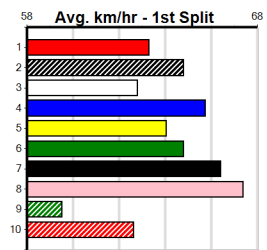

G'DAY CHEF CATERERS

Distance: 460m, Race Type: Grade 5, Total Prizemoney: $2,925
1st: $1,950, 2nd: $600, 3rd: $300, 4th: $75

Watchdog Tips:

Bet:

Table with columns: Form Box, Wgt, Dist, Track, Date, Time, BON, Margin, 1st/2nd (Time), PIR, Checked, Comment, W/R, Split 1, S/P, Grade

Race 1: BEST OF COLOUR [5]. Dog BE, Nov-21. Sire: WHISKEY RIOT, Dam: COOLER COLOUR. Trainer: Jane Reynolds (Pearcedale). Includes winning distances, weights, and a box history table.

Race 2: MEAL TICKET [5]. Bitch BK, May-22. Sire: FERNANDO BALE, Dam: VEGAS TICKET. Trainer: Michael Gibbons (Lara). Includes winning distances, weights, and a box history table.

Race 3: MIRA BALE (NSW)[5]. Bitch WBD, Mar-22. Sire: FERNANDO BALE, Dam: ALERA BALE. Trainer: Tammy Kennedy-harris (Devon M). Includes winning distances, weights, and a box history table.

Race 4: HIS SPECIAL [5]. Dog BD, Apr-22. Sire: OUT OF RANGE, Dam: FREEDOM FIRE. Trainer: John Carr (Devon Meadows). Includes winning distances, weights, and a box history table.

Race 5: STITCH AND SHOUT [5]. Dog BK, May-22. Sire: KURO KISMET, Dam: DANI THRILLS. Trainer: Glynn Wood (Warragul). Includes winning distances, weights, and a box history table.