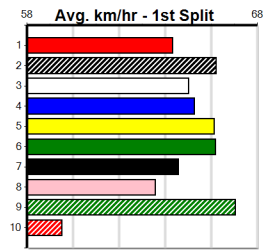

OAKS SUPER BOX

Distance: 460m, Race Type: Mixed 4/5, Total Prizemoney: $3,360
1st: $2,250, 2nd: $690, 3rd: $345, 4th: $75

Watchdog Tips:

Bet:

Table with columns: Form Box, Wgt, Dist, Track, Date, Time, BON, Margin, 1st/2nd (Time), PIR, Checked, Comment, WR, Split 1, S/P, Grade

SODA APACHE [4]
RF Dog Aug-20
Owner(s): Fluffy Side Up (SYN), A Onley, P Onley
Sire: FERNANDO BALE Dam: IRELAND'S FORCE
Trainer: Geoffrey Dalton (Hazelwood Nort)
Winning Distances: < 300m (0) 300 - 399m (0) 400 - 499m (2) 500 - 599m (9) 600 - 699m (0) > 700m (0)
Winning Weights: 32.4(2) 32.5(1) 32.6(2) 33.0(1) 33.1(2) 33.2(1) 33.3(1) 33.5(1)
1st (1) 33.3 460 WGL R8 16-Jul-24 26.09 25.75 2.75L GALLOPING SUZIE (26.27) M/111 . . . SW . . . 6.59 $3.60 5H
5th (6) 33.3 460 WGL R5 23-Jul-24 26.19 25.66 7.00L RUAPUKE ROCKS (25.72) M/787 . . . . . 6.71 $36.50 5F
4th (4) 33.4 515 SAP R8 29-Jul-24 29.88 29.46 6.50L SUNNYSIDE JO (29.46) M/6544 . . . . . 5.41 $19.50 4
7th (4) 33.6 595 SAP R10 04-Aug-24 35.23 34.45 6.50L TEMPER TRAP (34.79) M/4446 . . . . . 9.41 $4.00 5
7th (6) 33.3 525 MEP R7 21-Aug-24 30.95 29.91 14.00L ASTON PING (30.03) M/5777 . . . . . 5.21 $8.00 5
2nd (7) 33.4 515 SAP R12 26-Aug-24 29.65 29.43 3.00L PIERRE BALE (29.44) M/2222 . . . . . 5.27 $2.40 VET
1st (1) 33.5 515 SAN R12 05-Sep-24 29.74 29.33 1.75L MY COOL JACK (29.85) Q/2222 . . . . SW . . . 5.19 $3.00 5
7th (5) 33.2 595 SAN R6 12-Sep-24 34.81 33.97 8.50L PAW LOU LOU (34.24) M/6677 . . . . . 9.48 $15.20 5
Last 3 wins NOT included above
1st (7) 32.5 525 MEA R9 16-Sep-23 29.93 29.70 1.5L CHAPEL ROAD (30.02) M/5322 . . . . . 5.19 $12.50 5
1st (2) 33.2 515 SAN R9 15-Feb-24 29.73 29.46 0.75L CAWBOURNE SPOTS (29.78) M/4322 . . . . . 5.25 $2.60 5
1st (1) 33.1 595 SAN R7 22-Feb-24 34.30 34.30 6.00L PIGWIDGEON (34.69) M/1111 . . . . . 9.14 $1.70 5

Box History
Bx 1st 2nd 3rd 4th 5th 6th 7th 8th
1 7 6 2 2 1
2 2 1 1 2 1
3 1 1
4 1 2 1 1 4
5 1 3 1
6 1 1 1 1 2
7 1 1 2 2 1 1
8 1 1 1 3 2 1 1
Prize Best $63265.00
Starts 25.98(1)-14/5/24
Trk/Dts 66-11-12-5
APM 10-1-4-1 15835