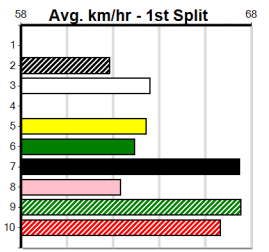

GAP ADOPTION DAY - SUNDAY AT THE

Distance: 400m, Race Type: Maiden, Total Prizemoney: $2,535
1st: $1,680, 2nd: $520, 3rd: $260, 4th: $75

Watchdog Tips: ☐ ☐ ☐ ☐ ☐ Bet: ☐

Form Box	Wgt	Dist	Track	Date	Time	BON	Margin	1st/2nd (Time)	PIR	Checked	Comment	WR	Split 1	S/P	Grade

1

STEAL THE SHOW [M]
BK Dog Nov-22 Sire: FLYING RICCIARDO Dam: MIRROR ILLUSION
Owner(s): Eye Candy (SYN), C Wilk, K Gorman Trainer: Christian Wilk (Tanjil South)
Winning Distances: < 300m (0) 300 - 399m (0) 400 - 499m (0) 500 - 599m (0) 600 - 699m (0) > 700m (0)
Winning Weights:

Bx	1st	2nd	3rd	4th	5th	6th	7th	8th
1								
2								
3								
4								
5								
6								
7								
8								

Last 3 wins NOT included above

Prize Best		$0
Starts	0-0-0-0	FSH
Trk/Dts	0-0-0-0	
APM		0

2

MISS GALORE [M]
RF Bitch Jun-22 Sire: SUPERIOR PANAMA Dam: COSMIC KATIE
Owner(s): FOUR FROTHYS (SYN), G Pask, J Baxter, G Pask Trainer: Graeme Campbell (Drouin South)
Winning Distances: < 300m (0) 300 - 399m (0) 400 - 499m (0) 500 - 599m (0) 600 - 699m (0) > 700m (0)
Winning Weights:

Bx	1st	2nd	3rd	4th	5th	6th	7th	8th
1						1		
2								
3								
4								
5								
6								
7								
8								

Last 3 wins NOT included above

Prize Best		$0.00
Starts	23.96(1)-10/9/24	FSH
Trk/Dts	1-0-0-0	
APM		0

3

POPPY ROCKS [M]
BK Bitch Aug-22 Sire: KINLOCH BRAE Dam: RED ROCKS
Owner(s): J Illman Trainer: Justin Illman (Pearcedale)
Winning Distances: < 300m (0) 300 - 399m (0) 400 - 499m (0) 500 - 599m (0) 600 - 699m (0) > 700m (0)
Winning Weights:

Bx	1st	2nd	3rd	4th	5th	6th	7th	8th
1								
2						1		
3								
4		1						
5					1			
6								
7			1					
8								

Last 3 wins NOT included above

Prize Best		$885.00
Starts	4-0-1-1	FSH
Trk/Dts	0-0-0-0	
APM		531

4

MRS. SMITH [M]
WBK Bitch Mar-23 Sire: MY REDEEMER Dam: CAPTAIN JACKIE
Owner(s): waste of money (SYN), L Smith, T Wemyss, A Harnden, G Tyne Trainer: David Kerr (Caldermeade)
Winning Distances: < 300m (0) 300 - 399m (0) 400 - 499m (0) 500 - 599m (0) 600 - 699m (0) > 700m (0)
Winning Weights:

Bx	1st	2nd	3rd	4th	5th	6th	7th	8th
1								
2								
3								
4								
5								
6								
7								
8								

Last 3 wins NOT included above

Prize Best		$0
Starts	0-0-0-0	FSH
Trk/Dts	0-0-0-0	
APM		0

5

REALITY ZERO [M]
RF Dog Jul-22 Sire: ASTON RUPEE Dam: WHAT A SURPRISE
Owner(s): realitylodge (SYN), M Tharle, P Hartley, M Tharle Trainer: Michael Tharle (Devon Meadows)
Winning Distances: < 300m (0) 300 - 399m (0) 400 - 499m (0) 500 - 599m (0) 600 - 699m (0) > 700m (0)
Winning Weights:

Bx	1st	2nd	3rd	4th	5th	6th	7th	8th
1		1						
2			1					
3								
4							1	
5								
6			1					
7								
8							1	

Last 3 wins NOT included above

Prize Best		$1000.00
Starts	23.39(2)-6/9/24	FSH
Trk/Dts	5-0-2-1	
APM		1000