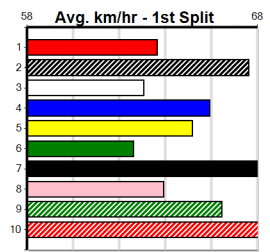

Warragul
10
9:43PM
(VIC time)

SHIMA SHINE AT STUD

Distance: 400m, Race Type: Mixed 6/7, Total Prizemoney: $2,925
1st: $1,950, 2nd: $600, 3rd: $300, 4th: $75

Watchdog Tips: ☐ ☐ ☐ ☐ ☐ Bet:

Form Box Wgt Dist Track Date Time BON Margin 1st/2nd (Time) PIR Checked Comment W/R Split 1 S/P Grade

1

USKO BALE (NSW)[6]

BK Dog Feb-22 Sire: DROOPYS SYDNEY Dam: WINNIE ALLEN
Owner(s): T Kennedy-harris
Winning Distances: < 300m (0) 300 - 399m (1) 400 - 499m (1) 500 - 599m (0) 600 - 699m (0) > 700m (0)
Winning Weights: 30.8(1) 31.1(1)

Rank	Box	Wgt	Dist	Track	Date	Time	BON	Margin	1st/2nd (Time)	PIR	Checked	Comment	W/R	Split 1	S/P	Grade
2nd	(8)	31.0	390	BAL	R9	22-Jul-24	22.52	22.36	0.25L BERN'S BANJO (22.51)	Q/11	.	.	.	8.47	$1.90	T3-6
2nd	(6)	31.4	390	BAL	R4	28-Jul-24	22.78	22.75	0.25L RUN KITTY RUN (22.77)	M/11	.	.	.	8.48	$2.90	T3-6
6th	(1)	31.3	390	SHP	R10	01-Aug-24	23.20	22.17	15.00 LEONARDO ZEAL (22.18)	M/66	.	.	.	8.94	$1.50	T3-6
3rd	(8)	30.5	390	WBL	R9	22-Aug-24	22.84	21.96	8.00L DRAGONELLE (22.30)	M/43	.	.	.	8.79	$16.50	RW
8th	(2)	30.7	390	SHP	R9	26-Aug-24	23.04	22.16	13.00 OUR REGARDS (22.16)	M/57	.	.	.	8.62	$11.30	X67
3rd	(3)	30.7	400	GEL	R10	31-Aug-24	23.23	22.30	5.50L ALL TALKER (22.86)	Q/12	.	.	.	8.64	$9.60	6G
2nd	(8)	30.7	400	WGL	R4	03-Sep-24	23.26	22.38	6.00L PAW LAUREN (22.87)	M/22	.	.	.	8.54	$18.50	6G
7th	(7)	31.1	390	BAL	R11	09-Sep-24	22.88	22.01	4.50L SHE'S RELOADED (22.57)	M/64	.	.	.	8.64	$4.30	T3-6

Last 3 wins NOT included above

Rank	Box	Wgt	Dist	Track	Date	Time	BON	Margin	1st/2nd (Time)	PIR	Checked	Comment	W/R	Split 1	S/P	Grade
1st	(4)	31.1	460	GEL	R2	23-Feb-24	26.05	25.67	1.00L ZORBAS BALE (26.11)	Q/111	.	.	.	6.59	$2.20	M
1st	(8)	30.8	395	TRA	R3	10-Jun-24	22.45	22.29	3.75L PEN TO PAPER (22.71)	Q/111	.	SW	.	3.72	$1.20	T3-RW

Box History

Bx	1st	2nd	3rd	4th	5th	6th	7th	8th
1	1	1	1	1	1	1	1	1
2								
3		1	1	1	1	1	1	1
4	1	1	1	1	1	1		
5								
6		1			1			
7			1	1	1	1	1	
8	1	2	1					1

Prize Best Starts Trk/Dts APM
$7585.00
23.09(1)-25/6/24
26-2-6-7
2-0-1-1
3959

2

MY NAME'S EDEN [6]

RF Dog Dec-22 Sire: HARD STYLE RICO Dam: STRADA
Owner(s): X Cheng
Winning Distances: < 300m (0) 300 - 399m (1) 400 - 499m (1) 500 - 599m (0) 600 - 699m (0) > 700m (0)
Winning Weights: 31.6(1) 31.7(1)

Rank	Box	Wgt	Dist	Track	Date	Time	BON	Margin	1st/2nd (Time)	PIR	Checked	Comment	W/R	Split 1	S/P	Grade
1st	(4)	31.6	400	WGL	R1	20-Aug-24	22.78	22.29	2.75L MY NAME'S EVELYN (22.96)	M/11	.	SW	.	8.36	$15.80	M
3rd	(6)	32.0	300	HVL	R3	25-Aug-24	16.85	16.50	2.50L LETHAL TRIX (16.69)	S/5	.	.	.	4.08	$5.20	X67
1st	(8)	31.7	300	HVL	R11	08-Sep-24	16.57	16.31	3.75L SAXON KELTON (16.83)	M/2	.	.	.	4.01	$2.40	X67

Last 3 wins NOT included above

Box History

Bx	1st	2nd	3rd	4th	5th	6th	7th	8th
1								
2								
3								
4	1							
5								
6			1					
7								
8	1							

Prize Best Starts Trk/Dts APM
$3930.00
22.78(4)-20/8/24
3-2-0-1
1-1-0-0
3930