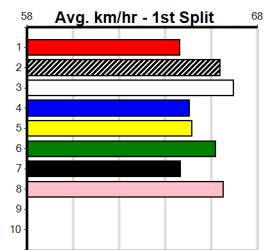

SENNACHIE AT STUD

Distance: 400m, Race Type: Free For All, Total Prizemoney: $3,360
1st: $2,250, 2nd: $690, 3rd: $345, 4th: $75

Watchdog Tips: [ ] [ ] [ ] [ ] Bet: [ ]

Form Box Wgt Dist Track Date Time BON Margin 1st/2nd (Time) PIR Checked Comment WR Split 1 S/P Grade

GOT THE LOT (NSW)[1]
BK Dog Dec-20 Sire: EL GRAND SENOR Dam: SPARE CASH
Owner(s): B Alford
Trainer: Brian Alford (Yarram)
Winning Distances: < 300m (0) 300 - 399m (8) 400 - 499m (13) 500 - 599m (1) 600 - 699m (0) > 700m (0)
Winning Weights: 31.3(1) 31.6(2) 32.0(1) 32.6(1) 32.9(2) 33.0(1) 33.1(3) 33.2(2) 33.3(1) 33.4(5) 33.5(1) 33.6(1) 33.9(1)
Box History table and Prize Best Starts table included.

PANAMA STORM [4]
RF Dog Sep-21 Sire: SUPERIOR PANAMA Dam: WILL IT RAIN
Owner(s): A Lie
Trainer: Brett Mackie (Tooradin)
Winning Distances: < 300m (0) 300 - 399m (1) 400 - 499m (4) 500 - 599m (0) 600 - 699m (0) > 700m (0)
Winning Weights: 30.5(1) 30.8(1) 30.9(1) 31.1(2)
Box History table and Prize Best Starts table included.

DAINTREE DAMAGE [4]
BK Dog Oct-21 Sire: BERNARDO Dam: CHUNK OF LOVE
Owner(s): R Winter
Trainer: Ronald Winter (Denison)
Winning Distances: < 300m (0) 300 - 399m (7) 400 - 499m (8) 500 - 599m (0) 600 - 699m (0) > 700m (0)
Winning Weights: 31.2(1) 31.7(1) 32.1(1) 33.2(2) 33.3(1) 33.7(3) 33.8(1) 34.2(1) 34.3(1) 34.5(2) 34.6(1)
Box History table and Prize Best Starts table included.

RYDER'S MAGIC [4]
RF Dog Jun-22 Sire: ASTON DEE BEE Dam: SHARNI'S MY GIRL
Owner(s): C Langley
Trainer: Lorraine Langley (Pakenham)
Winning Distances: < 300m (0) 300 - 399m (0) 400 - 499m (4) 500 - 599m (0) 600 - 699m (0) > 700m (0)
Winning Weights: 36.6(1) 36.7(1) 37.1(1) 37.4(1)
Box History table and Prize Best Starts table included.

FREE FALLING [4]
RF Dog Feb-21 Sire: BERNARDO Dam: RADIANT ANGEL
Owner(s): C Mackie
Trainer: Corey Mackie (Tooradin)
Winning Distances: < 300m (0) 300 - 399m (2) 400 - 499m (5) 500 - 599m (0) 600 - 699m (0) > 700m (0)
Winning Weights: 31.9(1) 32.0(1) 32.2(1) 32.4(2) 32.7(1) 32.8(1)
Box History table and Prize Best Starts table included.

1

2

3

4

5