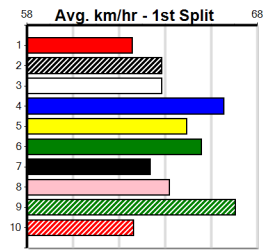

MC GRAFIX & SIGNS

Distance: 460m, Race Type: Grade 5, Total Prizemoney: $2,925
1st: $1,950, 2nd: $600, 3rd: $300, 4th: $75

Watchdog Tips:

Bet:

Form	Box	Wgt	Dist	Track	Date	Time	BON	Margin	1st/2nd (Time)	PIR	Checked	Comment	WR	Split 1	S/P	Grade

MADALIA SNOOPY [5]
BK Dog Jun-21 Sire: ASTON DEE BEE Dam: MADALIA MAGGIE
Owner(s): P Mckenzie
Trainer: Peter Mckenzie (Tinamba)
Winning Distances: < 300m (0) 300 - 399m (1) 400 - 499m (6) 500 - 599m (2) 600 - 699m (0) > 700m (0)
Winning Weights: 33.8(2) 33.9(1) 34.0(1) 34.2(1) 34.3(1) 34.4(1) 34.7(1) 34.8(1)

3rd (4)	33.5	435	SLE	R12	16-Jun-24	24.92	24.37	1.75L	MASTER OF DREAMS (24.81)	M/333	.	.	.	5.39	$16.80	5
2nd (1)	33.5	400	WGL	R11	20-Jun-24	23.24	22.89	1.5L	LONG WAY HOME (23.15)	M/23	.	.	.	8.56	$2.30	T3-5
1st (3)	33.8	435	SLE	R12	30-Jun-24	24.62	24.46	0.75L	DR. QUEENIE (24.67)	Q/111	.	.	.	5.28	$5.70	5
6th (7)	34.2	435	SLE	R12	07-Jul-24	25.21	24.39	6.00L	GALLOPING JIMMY (24.80)	M/666	.	.	.	5.38	$7.00	X45
6th (5)	34.3	435	SLE	R5	18-Aug-24	25.03	24.18	9.50L	WINKING WILLIE (24.36)	M/366	.	SW	.	5.33	$63.30	X45
7th (5)	34.6	435	SLE	R12	21-Aug-24	26.35	24.64	21.00	OUR YOGI (24.95)	Q/368	.	.	.	5.40	$4.40	5
1st (6)	34.2	435	SLE	R12	01-Sep-24	24.70	24.45	3.75L	SASSY SWAN (24.95)	M/111	.	SW	.	5.33	$9.20	5
8th (7)	34.5	460	WGL	R8	06-Sep-24	26.52	26.04	6.50L	BO RHAPSODY (26.10)	M/666	.	.	.	6.76	$44.20	X34

Last 3 wins NOT included above

1st (7)	33.8	460	WGL	R10	20-Aug-23	25.99	25.65	0.75L	SHINE ON LILLY (26.04)	M/222	.	SW	.	6.58	$3.00	5
1st (1)	34.4	510	SLE	R7	12-Nov-23	29.29	29.01	0.75L	DR. BUZZ (29.34)	M/111	.	SW	.	9.26	$4.80	5
1st (8)	34.7	510	SLE	R6	07-Jan-24	29.38	29.01	0.25L	MUSTER (29.39)	Q/111	.	.	.	9.19	$18.40	X45

Box History

Bx	1st	2nd	3rd	4th	5th	6th	7th	8th
1	3	1	2	2				
2		1	2			1		2
3	1	2		2	1			1
4			2		2	1	1	
5			1	1	1		1	3
6	1	1	1		1	2		
7	3	1	1	1	2			1
8	1			1	1	2	2	3

Prize Best Starts Trk/Dts APM: $29055.63, 25.99(7)-20/8/23, 58-9-6-9, 5-2-0-0, 6144