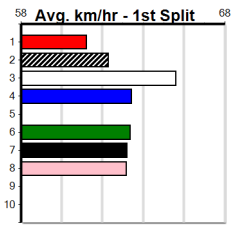

SPORTSBET SAME RACE MULTI

Distance: 525m, Race Type: Grade 7, Total Prizemoney: $3,340
1st: $2,230, 2nd: $690, 3rd: $345, 4th: $75

9

9:37PM

(VIC time)

PAW SUMMER (7) showed early speed in her good win here last start and she may only need to step cleanly to salute again in this. IVORY PYGMY (1) has been racing much better than her form may suggest and she is drawn to challenge here.

Watchdog Tips:

7 **1** **8** **6**

Bet: **Trifecta 1,7/1,7,8/1,4,6,7,8 ($10 - 83.33%)**