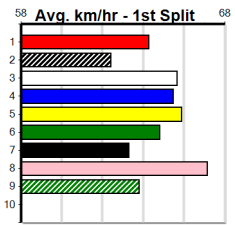

SPORTSBET FINAL (1-6 WINS)

Distance: 600m, Race Type: Restricted Win, Total Prizemoney: \$10,375
 1st: \$7,000, 2nd: \$2,150, 3rd: \$1,075, 4th: \$150

5

8:09PM

(VIC time)

SHADOWS OF BLUE (3) has posted solid wins here in 2 of his last 5 starts and he could find the arm early and prove hard to catch here. FIVE CROWNS (1) recorded a good win from the draw 3 starts back and he could be prominent throughout.