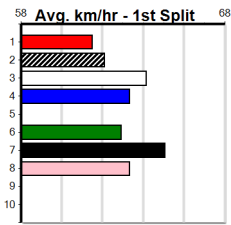

WESTLINK CONTAINER SALES

Distance: 525m, Race Type: Mixed 6/7, Total Prizemoney: \$3,340
 1st: \$2,230, 2nd: \$690, 3rd: \$345, 4th: \$75

10

10:01PM

(VIC time)

MERL'S LAD (3) can set the tempo soon after box rise in this and he has been racing well enough to salute in a race of this nature. INFRA ROCK (6) hit the line well in his smart last start win and he could make his presence felt in this.