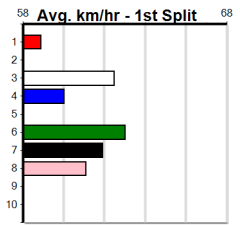

GAP ADOPTION DAY - SUNDAY AT THE M

Distance: 525m, Race Type: Maiden, Total Prizemoney: $2,860
1st: $1,900, 2nd: $590, 3rd: $295, 4th: $75

1

6:44PM

(VIC time)

PAW ZEVA (2) is a well bred type who is sure to be well educated for her debut here and she could be the one to beat in a race of this nature. OREGON JANET (1) found some bother here in her debut and can improve from the gun draw.

Watchdog Tips: **2** **1** **7** **4** **Bet:** **Quinella 1/2 ($10 for 1000%)**