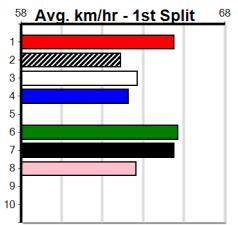

Distance: 525m, Race Type: Grade 5, Total Prizemoney: $3,340
1st: $2,230, 2nd: $690, 3rd: $345, 4th: $75

11
10:25PM
(VIC time)

SPRITELY SIAN (6) has recorded fast wins in her last three starts and she looks set to find the arm early and prove hard to beat. ASTON GAGA (1) can burn through along the rail in the run to the first turn and could be right in the finish.

Watchdog Tips: 6 1 2 4 Bet: Quinella 1/6 ($10 for 1000%)

Main race results table with columns: Form, Box, Weight, Dist, Track, Date, Time, BON, Margin, 1st/2nd (Time), PIR, Checked, Comment, W/R, Split 1, S/P, Grade. Contains details for horses 1-10 including names, trainers, owners, and performance metrics.