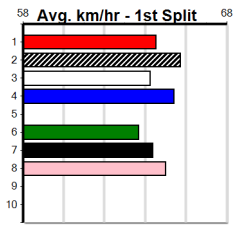

Meadows (MEP)

MEADOWS CONFERENCE & EVENTS

12
10:48PM

(VIC time)

Distance: 525m, Race Type: Grade 5 T3, Total Prizemoney: \$3,340
1st: \$2,230, 2nd: \$690, 3rd: \$345, 4th: \$75

OKAY BOOMER (4) can race on the speed from the outset in this and she will be hard to reel in if she can cross and find the arm. SPARKLING ROSE (2) is much better than her form may read and she is drawn to be prominent throughout.