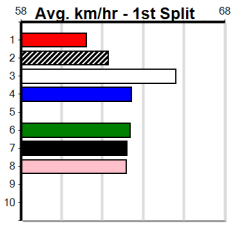

SPORTSBET SAME RACE MULTI

Distance: 525m, Race Type: Grade 7, Total Prizemoney: $3,340
1st: $2,230, 2nd: $690, 3rd: $345, 4th: $75

9

9:37PM

(VIC time)

PAW SUMMER (7) showed early speed in her good win here last start and she may only need to step cleanly to salute again in this. IVORY PYGMY (1) has been racing much better than her form may suggest and she is drawn to challenge here.

Watchdog Tips: **7** **1** **8** **6** **Bet:** **Trifecta 1,7/1,7,8/1,4,6,7,8 ($10 - 83.33%)**