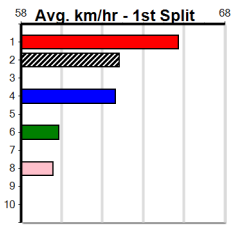

CITY VIEW BISTRO

Distance: 525m, Race Type: Maiden, Total Prizemoney: $2,860
1st: $1,900, 2nd: $590, 3rd: $295, 4th: $75

2
7:08PM
(VIC time)

TOO COLD (1) has recorded smart placings in 2 of his 3 starts to date and he could be the one to catch from the gun draw. SWEET AS SARAH (5) is a well bred type who may only need some luck from her tough draw to challenge.

Watchdog Tips: **1** **5** **8** **3** **Bet:** **Win 1**