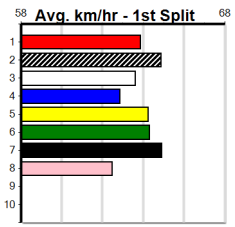

Trainer:
Owner(s):

1	2	3	4	5	6	7	8
Prize							
Best							
Starts							
Trk/Dst							
APM							

AMRON BOY AT STUD

Distance: 525m, Race Type: Grade 5 T3, Total Prizemoney: \$3,340
1st: \$2,230, 2nd: \$690, 3rd: \$345, 4th: \$75