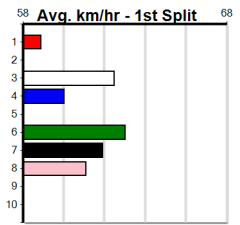

Track Record:

Distance	Time	Greyhound	Date Set
525m	29.376	ALLEN DEED	03-Jan-15
600m	33.911	DYNA DOUBLE ONE	06-Feb-16
730m	41.933	SPACE STAR	28-Feb-15

The Meadows

GAP ADOPTION DAY - SUNDAY AT THE M

Distance: 525m, Race Type: Maiden, Total Prizemoney: \$2,860
 1st: \$1,900, 2nd: \$590, 3rd: \$295, 4th: \$75