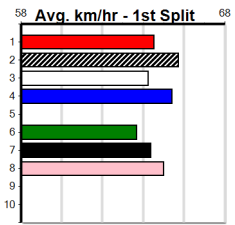

MEADOWS CONFERENCE & EVENTS

12

10:48PM
(VIC time)

Distance: 525m, Race Type: Grade 5 T3, Total Prizemoney: $3,340
1st: $2,230, 2nd: $690, 3rd: $345, 4th: $75

OKAY BOOMER (4) can race on the speed from the outset in this and she will be hard to reel in if she can cross and find the arm. SPARKLING ROSE (2) is much better than her form may read and she is drawn to be prominent throughout.

Watchdog Tips: **4** **2** **8** **3** **Bet:** **Win 4**