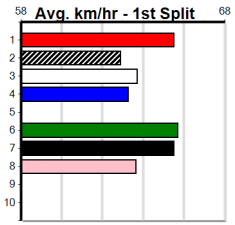

11

10:25PM

(VIC time)

SPRITELY SIAN (6) has recorded fast wins in her last three starts and she looks set to find the arm early and prove hard to beat. ASTON GAGA (1) can burn through along the rail in the run to the first turn and could be right in the finish.

Watchdog Tips: **6** **1** **2** **4** **Bet:** **Quinella 1/6 ($10 for 1000%)**