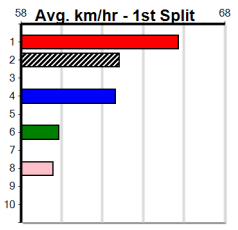

CITY VIEW BISTRO

Distance: 525m, Race Type: Maiden, Total Prizemoney: $2,860
1st: $1,900, 2nd: $590, 3rd: $295, 4th: $75

2
7:08PM
(VIC time)

TOO COLD (1) has recorded smart placings in 2 of his 3 starts to date and he could be the one to catch from the gun draw. SWEET AS SARAH (5) is a well bred type who may only need some luck from her tough draw to challenge.

Watchdog Tips: **1** **5** **8** **3** **Bet:** **Win 1**