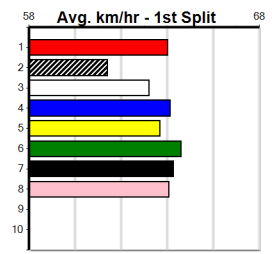

TOTAL CONTAINER SOLUTIONS

Distance: 525m, Race Type: Grade 5, Total Prizemoney: $3,340
1st: $2,230, 2nd: $690, 3rd: $345, 4th: $75

ASTON RECORD (8) recorded a scorching 25.78 Geelong win last start and he may only need to step on even terms to salute again here. SUMMER SPRITZ (3) has been racing well of late and she could be prominent throughout in this.

Watchdog Tips: 8 3 1 4 Bet: Trifecta 8/1,3,4/1,3,4,6 ($10 - 111.11%)

ABLETT FLYER [5] Good all the way wins in his last 2, big chance. $6.50
BK Dog Apr-22 Sire: MY REDEEMER Dam: LIVERPOOL FLYER
Owner(s): Bee Gee Mac (SYN), G Mcrae, B Mcrae
Trainer: Gregory Mcrae (Smythes Creek)

DASHER BALE (NSW)[5] Can take a while to warm up in his races, tested. $15.00
F Dog Mar-22 Sire: FERNANDO BALE Dam: IDRIA BALE
Owner(s): L Harris
Trainer: Luke Harris (Devon Meadows)

SUMMER SPRITZ [5] Racing well, can race on the speed, major player. $5.50
WBK Bitch Jul-22 Sire: FERNANDO BALE Dam: SILKEN
Owner(s): E Palma
Trainer: Emma Palma (Lara)

FIGHTING BOXER [5] Far from disgraced in recent times, threat here. $8.50
BK Dog Dec-19 Sire: ASTON DEE BEE Dam: DYNA FAME
Owner(s): H Hose
Trainer: Cody Hose (Lara)

CAILAH'S PISTOL [5] Drawn to find some bother in this, tough ask. $10.00
BK Dog Jun-21 Sire: ASTON DEE BEE Dam: ACOUSTIC LEE
Owner(s): B Brady
Trainer: Brendan Brady (Paradise Beach)

1

2

3

4

5