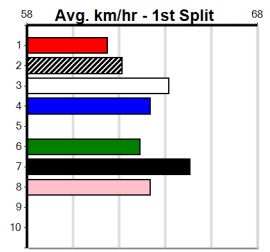

WESTLINK CONTAINER SALES

10

10:01PM

(VIC time)

Distance: 525m, Race Type: Mixed 6/7, Total Prizemoney: $3,340
1st: $2,230, 2nd: $690, 3rd: $345, 4th: $75

MERL'S LAD (3) can set the tempo soon after box rise in this and he has been racing well enough to salute in a race of this nature. INFRA ROCK (6) hit the line well in his smart last start win and he could make his presence felt in this.

Watchdog Tips: **3** **6** **8** **7** **Bet:** **Win 3**

1

BUN QUAKE [6] Comes into calculations from this draw. **$10.00**

BD Dog Jun-22 Sire: DROOPYS SYDNEY Dam: GYPSY BUN Trainer: Stephen Brincat (Albanvale)

Owner(s): S Brincat

Winning Distances: < 300m (0) 300 - 399m (0) 400 - 499m (0) 500 - 599m (2) 600 - 699m (0) > 700m (0)

Winning Weights: 29.6(1) 29.9(1)

Box	1st	2nd	3rd	4th	5th	6th	7th	8th
1								
2	2	1	1					
3		1	3	1	1			
4				1	4			
5								1
6		1				1	2	1
7			1			3	1	
8				1		1	2	

3rd (7) 31.0 525 MEP R3 31-Jul-24 30.81 29.92 7.50L SPIKE SPIEGEL (30.29) Q/4333 5.41 $25.60 X67

2nd (2) 31.4 545 BAL R7 05-Aug-24 32.05 31.33 11.00 SCOTT AQUAPHOBIA (31.33) M/3333 7.02 $3.20 T3-RW

3rd (3) 31.3 545 BAL R4 11-Aug-24 31.70 31.15 8.00L ZIPPING GRANDE (31.15) M/3443 6.86 $7.40 T3-RW

4th (4) 31.2 525 MEA R2 17-Aug-24 30.70 29.80 9.00L RAVEN PETER (30.07) M/5334 5.29 $24.20 6G

6th (1) 31.2 545 BAL R7 21-Aug-24 32.00 31.24 2.75L URANA ZOOM (31.82) M/5555 6.98 $4.00 S

6th (8) 31.4 525 MEP R2 28-Aug-24 30.98 29.95 2.50L BLACK THUMB (30.82) M/4334 5.27 $29.00 6G

3rd (3) 31.5 595 SAP R3 02-Sep-24 34.95 34.61 4.25L MISTY BLUE (34.67) M/4333 9.53 $24.20 RW

4th (3) 31.7 460 GEL R5 10-Sep-24 26.36 25.68 8.50L ASTON RECORD (25.78) M/863 6.94 $19.50 6G

Last 3 wins NOT included above

1st (2) 29.6 525 MEP R2 20-Mar-24 30.56 30.00 4.75L UNTETHERED (30.88) Q/2111 5.22 $8.40 M

1st (2) 29.9 525 MEP R9 08-May-24 30.28 29.86 5.50L HIBIKI BLUE (30.63) Q/4321 5.19 $4.40 7

Prize Best Starts Trk/Dts APM $9580.00 30.28(2)-8/5/24 38-2-6-7 19-2-2-3 4521

2

MISTER MANFREDI [7] Slow out and well beaten of late, looks unlikely. **$15.00**

F Dog Aug-22 Sire: AUSSIE INFRARED Dam: OVER AND AWAY Trainer: Andrea Chapple (Exford)

Owner(s): OUR SHOUT (SYN), J Callus, M Callus, E Mifsud, J Callus, A Banitsiotis

Winning Distances: < 300m (0) 300 - 399m (0) 400 - 499m (0) 500 - 599m (1) 600 - 699m (0) > 700m (0)

Winning Weights: 36.0(1)

Box	1st	2nd	3rd	4th	5th	6th	7th	8th
1		1						
2						1		
3				1				
4					1			
5								
6							1	
7	1							1
8								

4th (3) 36.4 525 MEP R10 26-Jun-24 30.99 30.08 7.50L HIBIKI BLUE (30.50) M/6455 5.31 $11.90 X67

2nd (1) 36.7 460 GEL R5 05-Jul-24 26.44 25.54 0.75L ASTON GARRATT (26.40) M/443 V0 6.69 $9.60 X67

ST (-) 36.8 390 BAL 28-Jul-24 22.65 5.50L Trial Cleared M/32 8.36 . ST

6th (2) 36.8 525 MEP R3 31-Jul-24 31.82 29.92 22.00 SPIKE SPIEGEL (30.29) M/6776 5.45 $4.10 X67

4th (4) 37.3 525 MEA R1 17-Aug-24 31.06 29.80 6.00L PIEBALD (30.67) M/5744 5.27 $33.60 7

8th (7) 37.5 525 MEP R2 21-Aug-24 31.00 29.91 11.00 BOMB LUCA (30.23) M/8688 5.32 $23.90 X67

7th (6) 37.7 595 SAP R4 26-Aug-24 35.07 33.98 11.00 MISTY BLUE (34.37) M/8887 9.89 $24.30 RW

ST (-) 37.1 400 GEL 10-Sep-24 22.70 3.75L Trial Cleared M/44 4of8 8.24 . ST

Last 3 wins NOT included above

1st (7) 36.0 525 MEP R1 22-May-24 31.04 29.92 2.00L AKELA IAIDO (31.18) M/2211 5.44 $3.20 M

Prize Best Starts Trk/Dts APM $2725.00 30.99(3)-26/6/24 7-1-1-0 5-1-0-0 1695