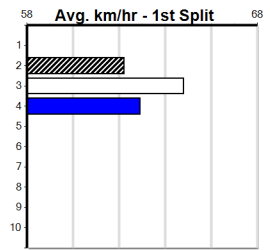

GORSKI TRUCK & TRAILER

3

7:31PM

(VIC time)

Distance: 525m, **Race Type:** Maiden, **Total Prizemoney:** $2,860
1st: $1,900, **2nd:** $590, **3rd:** $295, **4th:** $75

PAW SHAYNA (1) comes to the races from a dam who has produced plenty of talent and she may be the one to beat from the gun draw here. LA BELLA MIKADO (4) recorded a steady debut placing here 2 starts back and she could be the danger.

Watchdog Tips: **1** **4** **6** **8** **Bet:** Win 1

Form Box	Wgt	Dist	Track	Date	Time	BON	Margin	1st/2nd (Time)	PIR	Checked	Comment	WR	Split 1	S/P	Grade		
1	PAW SHAYNA (NSW)[M] $2.80																
	WBK Bitch Dec-22 Sire: FERNANDO BALE Dam: DYNA CHILL																
	Owner(s): B Wheeler Trainer: Thomas Dailly (Anakie)																
	Winning Distances: < 300m (0) 300 - 399m (0) 400 - 499m (0) 500 - 599m (0) 600 - 699m (0) > 700m (0)																
	Winning Weights:																
	Last 3 wins NOT included above																
	Box History																
	<table border="1" style="width: 100%; border-collapse: collapse;"> <thead> <tr> <th>Bx</th> <th>1st</th> <th>2nd</th> <th>3rd</th> <th>4th</th> <th>5th</th> <th>6th</th> <th>7th</th> <th>8th</th> </tr> </thead> <tbody> <tr><td>1</td><td></td><td></td><td></td><td></td><td></td><td></td><td></td><td></td></tr> <tr><td>2</td><td></td><td></td><td></td><td></td><td></td><td></td><td></td><td></td></tr> <tr><td>3</td><td></td><td></td><td></td><td></td><td></td><td></td><td></td><td></td></tr> <tr><td>4</td><td></td><td></td><td></td><td></td><td></td><td></td><td></td><td></td></tr> <tr><td>5</td><td></td><td></td><td></td><td></td><td></td><td></td><td></td><td></td></tr> <tr><td>6</td><td></td><td></td><td></td><td></td><td></td><td></td><td></td><td></td></tr> <tr><td>7</td><td></td><td></td><td></td><td></td><td></td><td></td><td></td><td></td></tr> <tr><td>8</td><td></td><td></td><td></td><td></td><td></td><td></td><td></td><td></td></tr> </tbody> </table>																
	<table border="1" style="width: 100%; border-collapse: collapse;"> <tr> <td>Prize Best</td> <td></td> <td>$0</td> </tr> <tr> <td>Starts</td> <td></td> <td>0-0-0-0</td> </tr> <tr> <td>Trk/Dts</td> <td></td> <td>0-0-0-0</td> </tr> <tr> <td>APM</td> <td></td> <td>0</td> </tr> </table>																
	2	FLEETWOOD ODIN [M] $10.00															
BKW Dog Feb-23 Sire: FERNANDO BALE Dam: CIRCLE OF DREAMS																	
Owner(s): CHAMPAGNE PTN (SYN), S Smith, A Langton Trainer: Angela Langton (Anakie)																	
Winning Distances: < 300m (0) 300 - 399m (0) 400 - 499m (0) 500 - 599m (0) 600 - 699m (0) > 700m (0)																	
Winning Weights:																	
8th (6) 31.5 300 HVL R4 04-Sep-24 17.15 16.39 8.50L PAPA EASY (16.56) M/8 4.12 $27.60 MH																	
2nd (6) 31.3 400 GEL R2 13-Sep-24 23.22 22.65 2.50L PAW WHITLEY (23.05) M/53 8.88 $10.70 M																	
Last 3 wins NOT included above																	
Box History																	
<table border="1" style="width: 100%; border-collapse: collapse;"> <thead> <tr> <th>Bx</th> <th>1st</th> <th>2nd</th> <th>3rd</th> <th>4th</th> <th>5th</th> <th>6th</th> <th>7th</th> <th>8th</th> </tr> </thead> <tbody> <tr><td>1</td><td></td><td></td><td></td><td></td><td></td><td></td><td></td><td></td></tr> <tr><td>2</td><td></td><td></td><td></td><td></td><td></td><td></td><td></td><td></td></tr> <tr><td>3</td><td></td><td></td><td></td><td></td><td></td><td></td><td></td><td></td></tr> <tr><td>4</td><td></td><td></td><td></td><td></td><td></td><td></td><td></td><td></td></tr> <tr><td>5</td><td></td><td></td><td></td><td></td><td></td><td></td><td></td><td></td></tr> <tr><td>6</td><td></td><td>1</td><td></td><td></td><td></td><td></td><td></td><td>1</td></tr> <tr><td>7</td><td></td><td></td><td></td><td></td><td></td><td></td><td></td><td></td></tr> <tr><td>8</td><td></td><td></td><td></td><td></td><td></td><td></td><td></td><td></td></tr> </tbody> </table>																	
<table border="1" style="width: 100%; border-collapse: collapse;"> <tr> <td>Prize Best</td> <td></td> <td>$520.00</td> </tr> <tr> <td>Starts</td> <td></td> <td>2-0-1-0</td> </tr> <tr> <td>Trk/Dts</td> <td></td> <td>0-0-0-0</td> </tr> <tr> <td>APM</td> <td></td> <td>520</td> </tr> </table>																	
3	OREGON HUTAN [M] $15.00																
	BK Dog Dec-22 Sire: MALACHI Dam: LA LA OREGON																
	Owner(s): DAILLY GREYHOUND FARMS (SYN), G Dailly, T Dailly Trainer: Thomas Dailly (Anakie)																
	Winning Distances: < 300m (0) 300 - 399m (0) 400 - 499m (0) 500 - 599m (0) 600 - 699m (0) > 700m (0)																
	Winning Weights:																
	6th (6) 33.4 525 MEP R1 11-Sep-24 31.21 30.15 4.25L PAW ULTRA (30.92) S/2444 5.23 $21.30 MH																
	Last 3 wins NOT included above																
	Box History