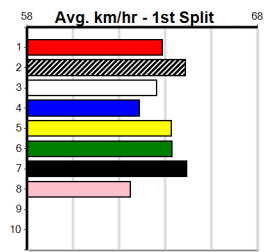

AMRON BOY AT STUD

Distance: 525m, Race Type: Grade 5 T3, Total Prizemoney: $3,340
1st: $2,230, 2nd: $690, 3rd: $345, 4th: $75

LEARNED LESSON (5) has the early speed to overcome her tricky draw in this and she looks like the one they need to beat. UPON BALE (2) is much better than her most recent racing and she is drawn to be right in the finish here.

Watchdog Tips: **5** **2** **6** **8** **Bet:** **Win 5**

1

LANZER BALE (NSW)[5] **Steady placings in 2 of his last 3, cannot dismiss** **$8.50**
BK Dog Dec-20 Sire: ORSON ALLEN Dam: DYNA ADRIA
Owner(s): IT'S TWO EASY (SYN), J Hamilton, J Deacon
Trainer: Ian Beattie (Laceby)
Winning Distances: < 300m (0) 300 - 399m (4) 400 - 499m (7) 500 - 599m (0) 600 - 699m (0) > 700m (0)
Winning Weights: 31.4(1) 31.6(2) 31.8(1) 32.0(2) 32.2(1) 32.3(2) 32.4(1) 32.7(1)

Box	1st	2nd	3rd	4th	5th	6th	7th	8th
1	2	3	2				1	2
2		6	3		3	2		1
3	1		4	1	1	1		
4			1	1	1	1	1	2
5	1	1			1	1	1	1
6	2	1	3	2	1			1
7	3	1	2		2	1	1	
8	2		2	2	2	2	1	

Last 3 wins NOT included above

1st	2nd	3rd	4th	5th	6th	7th	8th	9th	10th
1st (5) 31.8 425 BEN R10 14-Apr-24 24.03 24.03 6.00L FLIPPER PENNY (24.43) M/111 . . . . . 6.58 $8.00 T3-5									
1st (6) 32.0 450 SHP R8 09-May-24 25.71 25.42 1.00L INTER SPARKLE (25.77) M/211 . . . . . 6.69 $2.40 5									
1st (8) 31.4 450 SHP R6 29-Jun-24 26.21 26.14 1.25L DEMON KYSAIAH (26.30) M/111 . . . . . 6.72 $4.40 T3-5									

Prize Best Starts Trk/Dts APM
$27246.67
30.89(3)-21/8/24
76-11-12-17
1-0-0-0
5149

2

UPON BALE (NSW)[5] **Much better than her most recent form, danger.** **$4.20**
RF Bitch Mar-22 Sire: KONOMI Dam: WENDALIN BALE
Owner(s): T Kennedy-harris
Trainer: Tammy Kennedy-harris (Devon M)
Winning Distances: < 300m (0) 300 - 399m (0) 400 - 499m (2) 500 - 599m (2) 600 - 699m (0) > 700m (0)
Winning Weights: 24.8(1) 25.4(1) 26.6(1) 26.7(1)

Box	1st	2nd	3rd	4th	5th	6th	7th	8th
1			1		1			
2	1					1		
3		1	1	1	2			
4		3				1	1	1
5			3	1	1			1
6		1	1	3		3		
7	1		2				2	
8	2			1				1

Last 3 wins NOT included above

1st	2nd	3rd	4th	5th	6th	7th	8th
1st (2) 25.4 460 GEL R1 02-Feb-24 26.07 25.58 3.75L BEAUTY IN ME (26.32) M/111 . . . . . 6.63 $2.40 M							
1st (8) 24.8 525 MEP R3 15-May-24 30.53 30.12 1.00L MAVIS TOLMIE (30.59) Q/232 . . . . . 5.10 $7.10 X67							
1st (7) 26.6 485 HOR R8 13-Jul-24 27.90 27.90 1.75L GOOD INNINGS (28.01) Q/111 . . . . . 6.70 $8.10 6G							

Prize Best Starts Trk/Dts APM
$16765.00
30.25(5)-6/4/24
42-4-5-9
21-2-1-5
8294

3

BLUE VENDETTA [5] **May get shuffled back early in this, needs to step** **$8.00**
BE Dog Jul-21 Sire: TOMMY SHELBY Dam: ZIANNA ROSE
Owner(s): KANKO (SYN), S Bauer, K Bauer
Trainer: Stan Bauer (Lovely Banks)
Winning Distances: < 300m (0) 300 - 399m (1) 400 - 499m (5) 500 - 599m (1) 600 - 699m (0) > 700m (0)
Winning Weights: 33.6(1) 33.8(2) 33.9(1) 34.0(1) 34.1(1) 34.5(1)

Box	1st	2nd	3rd	4th	5th	6th	7th	8th
1	2	1	1	1	1	1	1	
2	1		1					
3		1	1	1	2			
4	1	2				1	1	1
5			1		1	1		
6			1	2		1		
7	2			1	2	3	1	
8	1	1				3	2	

Last 3 wins NOT included above

1st	2nd	3rd	4th	5th	6th	7th	8th
1st (4) 34.1 460 GEL R8 10-Oct-23 25.93 25.68 0.75L HANNY DARRISON (25.97) Q/243 . . . . . 6.72 $2.30 5							
1st (1) 33.6 450 WBL R6 27-May-24 25.41 25.18 4.50L FREDDY DEEDS (25.73) M/111 . . . . . 6.60 $1.50 5							
1st (7) 33.8 450 WBL R5 13-Jun-24 25.31 25.20 3.75L MINH NARDO (25.58) M/211 . . . . . 6.66 $2.40 5							

Prize Best Starts Trk/Dts APM
$13782.50
30.44(1)-5/7/23
41-7-4-3
7-1-2-1
5792