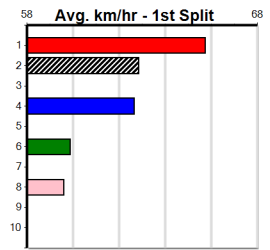

CITY VIEW BISTRO

Distance: 525m, Race Type: Maiden, Total Prizemoney: $2,860
1st: $1,900, 2nd: $590, 3rd: $295, 4th: $75

TOO COLD (1) has recorded smart placings in 2 of his 3 starts to date and he could be the one to catch from the gun draw. SWEET AS SARAH (5) is a well bred type who may only need some luck from her tough draw to challenge.

Watchdog Tips: 1 5 8 3 **Bet:** Win 1

Form Box	Wgt	Dist	Track	Date	Time	BON	Margin	1st/2nd (Time)	PIR	Checked	Comment	WR	Split 1	S/P	Grade	
1	TOO COLD [M] $3.60															
	WBK Dog Mar-23 Sire: FERNANDO BALE Dam: MEPUNGA SPECTRE															
	Owner(s): J Shaw Trainer: James Shaw (Seymour)															
	Winning Distances: < 300m (0) 300 - 399m (0) 400 - 499m (0) 500 - 599m (0) 600 - 699m (0) > 700m (0)															
	Winning Weights:															
	2nd (5) 33.4 450 SHP R1 02-Sep-24 26.22 24.79 4.50L SAMMY SUNG (25.92) M/322 . . . . . 6.74 $15.80 M															
	3rd (3) 33.0 450 SHP R1 09-Sep-24 25.65 25.01 4.75L MARRAKESH (25.33) M/333 . . . . . 6.67 $8.40 M															
	4th (3) 32.7 450 SHP R9 14-Sep-24 26.43 25.39 11.00 SHALL BE QUICK (25.70) M/445 . . . . . 6.79 $1.40 M															
	Last 3 wins NOT included above															
	<table border="1" style="width: 100%; border-collapse: collapse;"> <thead> <tr> <th>Bx</th> <th>1st</th> <th>2nd</th> <th>3rd</th> <th>4th</th> <th>5th</th> <th>6th</th> <th>7th</th> <th>8th</th> </tr> </thead> <tbody> <tr><td>1</td><td></td><td></td><td></td><td></td><td></td><td></td><td></td><td></td></tr> <tr><td>2</td><td></td><td></td><td></td><td></td><td></td><td></td><td></td><td></td></tr> <tr><td>3</td><td></td><td></td><td></td><td>1</td><td>1</td><td></td><td></td><td></td></tr> <tr><td>4</td><td></td><td></td><td></td><td></td><td></td><td></td><td></td><td></td></tr> <tr><td>5</td><td></td><td>1</td><td></td><td></td><td></td><td></td><td></td><td></td></tr> <tr><td>6</td><td></td><td></td><td></td><td></td><td></td><td></td><td></td><td></td></tr> <tr><td>7</td><td></td><td></td><td></td><td></td><td></td><td></td><td></td><td></td></tr> <tr><td>8</td><td></td><td></td><td></td><td></td><td></td><td></td><td></td><td></td></tr> <tr> <td>Prize Best</td> <td colspan="7"></td> <td>$830.00</td> </tr> <tr> <td>Starts</td> <td colspan="7"></td> <td>FSH</td> </tr> <tr> <td>Trk/Dts</td> <td colspan="7"></td> <td>3-0-1-1</td> </tr> <tr> <td>APM</td> <td colspan="7"></td> <td>0-0-0-0</td> </tr> <tr> <td></td> <td colspan="7"></td> <td>830</td> </tr> </tbody> </table>															

2	MAGIC SNOWDROP [M] $12.00															
	F Bitch Feb-23 Sire: AUSSIE INFRARED Dam: NEVER DUPLICATED															
	Owner(s): T Johnson Trainer: Lachlan Scott (Tatura)															
	Winning Distances: < 300m (0) 300 - 399m (0) 400 - 499m (0) 500 - 599m (0) 600 - 699m (0) > 700m (0)															
	Winning Weights:															
	7th (6) 27.4 525 MEP R1 04-Sep-24 31.87 30.09 19.00 ROMANTIC RED (30.61) M/6666 . . . SW . 5.57 $16.00 M															
	5th (7) 27.7 450 SHP R1 09-Sep-24 26.02 25.01 10.00 MARRAKESH (25.33) M/444 . . . . . 6.74 $22.20 M															
	2nd (8) 27.7 450 SHP R3 12-Sep-24 26.20 25.54 1.00L KRAKEN HONEY (26.15) M/312 . . . . . 6.78 $2.10 M															
	Last 3 wins NOT included above															
	<table border="1" style="width: 100%; border-collapse: collapse;"> <thead> <tr> <th>Bx</th> <th>1st</th> <th>2nd</th> <th>3rd</th> <th>4th</th> <th>5th</th> <th>6th</th> <th>7th</th> <th>8th</th> </tr> </thead> <tbody> <tr><td>1</td><td></td><td></td><td></td><td></td><td></td><td></td><td></td><td></td></tr> <tr><td>2</td><td></td><td></td><td></td><td></td><td></td><td></td><td></td><td></td></tr> <tr><td>3</td><td></td><td></td><td></td><td></td><td></td><td></td><td></td><td></td></tr> <tr><td>4</td><td></td><td></td><td></td><td></td><td></td><td></td><td></td><td></td></tr> <tr><td>5</td><td></td><td></td><td></td><td></td><td></td><td></td><td></td><td></td></tr> <tr><td>6</td><td></td><td></td><td></td><td></td><td></td><td></td><td></td><td>1</td></tr> <tr><td>7</td><td></td><td></td><td></td><td></td><td>1</td><td></td><td></td><td></td></tr> <tr><td>8</td><td></td><td>1</td><td></td><td></td><td></td><td></td><td></td><td></td></tr> <tr> <td>Prize Best</td> <td colspan="7"></td> <td>$320.00</td> </tr> <tr> <td>Starts</td> <td colspan="7"></td> <td>FSH</td> </tr> <tr> <td>Trk/Dts</td> <td colspan="7"></td> <td>3-0-1-0</td> </tr> <tr> <td>APM</td> <td colspan="7"></td> <td>1-0-0-0</td> </tr> <tr> <td></td> <td colspan="7"></td> <td>320</td> </tr> </tbody> </table>															

3	PAW VERA (NSW)[M] $5.50															
	WDKBD Bitch Jan-23 Sire: FERNANDO BALE Dam: ZELZER ALLEN															
	Owner(s): B Wheeler Trainer: Thomas Dailly (Anakie)															
	Winning Distances: < 300m (0) 300 - 399m (0) 400 - 499m (0) 500 - 599m (0) 600 - 699m (0) > 700m (0)															
	Winning Weights:															
	Last 3 wins NOT included above															
	<table border="1" style="width: 100%; border-collapse: collapse;"> <thead> <tr> <th>Bx</th> <th>1st</th> <th>2nd</th> <th>3rd</th> <th>4th</th> <th>5th</th> <th>6th</th> <th>7th</th> <th>8th</th> </tr> </thead> <tbody> <tr><td>1</td><td></td><td></td><td></td><td></td><td></td><td></td><td></td><td></td></tr> <tr><td>2</td><td></td><td></td><td></td><td></td><td></td><td></td><td></td><td></td></tr> <tr><td>3</td><td></td><td></td><td></td><td></td><td></td><td></td><td></td><td></td></tr> <tr><td>4</td><td></td><td></td><td></td><td></td><td></td><td></td><td></td><td></td></tr> <tr><td>5</td><td></td><td></td><td></td><td></td><td></td><td></td><td></td><td></td></tr> <tr><td>6</td><td></td><td></td><td></td><td></td><td></td><td></td><td></td><td></td></tr> <tr><td>7</td><td></td><td></td><td></td><td></td><td></td><td></td><td></td><td></td></tr> <tr><td>8</td><td></td><td></td><td></td><td></td><td></td><td></td><td></td><td></td></tr> <tr> <td>Prize Best</td> <td colspan="7"></td> <td>$0</td> </tr> <tr> <td>Starts</td> <td colspan="7"></td> <td>FSH</td> </tr> <tr> <td>Trk/Dts</td> <td colspan="7"></td> <td>0-0-0-0</td> </tr> <tr> <td>APM</td> <td colspan="7"></td> <td>0-0-0-0</td> </tr> <tr> <td></td> <td colspan="7"></td> <td>0</td> </tr> </tbody> </table>															

4	ZERO PREDATOR [M] $15.00															
	RBD Bitch Oct-22 Sire: FERNANDO BALE Dam: FABRIOLA ZERO															
	Owner(s): DAILLY GREYHOUND FARMS (SYN), G Dailly, T Dailly Trainer: Thomas Dailly (Anakie)															
	Winning Distances: < 300m (0) 300 - 399m (0) 400 - 499m (0) 500 - 599m (0) 600 - 699m (0) > 700m (0)															
	Winning Weights:															
	8th (5) 25.0 525 MEP R5 11-Sep-24 31.84 30.15 20.00 PAW SUMMER (30.44) M/5888 . . . . . 5.33 $17.90 MH															
	Last 3 wins NOT included above															
	<table border="1" style="width: 100%; border-collapse: collapse;"> <thead> <tr> <th>Bx</th> <th>1st</th> <th>2nd</th> <th>3rd</th> <th>4th</th> <th>5th</th> <th>6th</th> <th>7th</th> <th>8th</th> </tr> </thead> <tbody> <tr><td>1</td><td></td><td></td><td></td><td></td><td></td><td></td><td></td><td></td></tr> <tr><td>2</td><td></td><td></td><td></td><td></td><td></td><td></td><td></td><td></td></tr> <tr><td>3</td><td></td><td></td><td></td><td></td><td></td><td></td><td></td><td></td></tr> <tr><td>4</td><td></td><td></td><td></td><td></td><td></td><td></td><td></td><td></td></tr> <tr><td>5</td><td></td><td></td><td></td><td></td><td></td><td></td><td></td><td>1</td></tr> <tr><td>6</td><td></td><td></td><td></td><td></td><td></td><td></td><td></td><td></td></tr> <tr><td>7</td><td></td><td></td><td></td><td></td><td></td><td></td><td></td><td></td></tr> <tr><td>8</td><td></td><td></td><td></td><td></td><td></td><td></td><td></td><td></td></tr> <tr> <td>Prize Best</td> <td colspan="7"></td> <td>$0.00</td> </tr> <tr> <td>Starts</td> <td colspan="7"></td> <td>FSH</td> </tr> <tr> <td>Trk/Dts</td> <td colspan="7"></td> <td>1-0-0-0</td> </tr> <tr> <td>APM</td> <td colspan="7"></td> <td>1-0-0-0</td> </tr> <tr> <td></td> <td colspan="7"></td> <td>0</td> </tr> </tbody> </table>															

5	SWEET AS SARAH [M] $4.60															
	BK Bitch Oct-22 Sire: ASTON RUPEE Dam: SWEET AS EMM															
	Owner(s): N Mugavin Trainer: Brendan Pursell (Lara)															
	Winning Distances: < 300m (0) 300 - 399m (0) 400 - 499m (0) 500 - 599m (0) 600 - 699m (0) > 700m (0)															
	Winning Weights:															
	Last 3 wins NOT included above															
	<table border="1" style="width: 100%; border-collapse: collapse;"> <thead> <tr> <th>Bx</th> <th>1st</th> <th>2nd</th> <th>3rd</th> <th>4th</th> <th>5th</th> <th>6th</th> <th>7th</th> <th>8th</th> </tr> </thead> <tbody> <tr><td>1</td><td></td><td></td><td></td><td></td><td></td><td></td><td></td><td></td></tr> <tr><td>2</td><td></td><td></td><td></td><td></td><td></td><td></td><td></td><td></td></tr> <tr><td>3</td><td></td><td></td><td></td><td></td><td></td><td></td><td></td><td></td></tr> <tr><td>4</td><td></td><td></td><td></td><td></td><td></td><td></td><td></td><td></td></tr> <tr><td>5</td><td></td><td></td><td></td><td></td><td></td><td></td><td></td><td></td></tr> <tr><td>6</td><td></td><td></td><td></td><td></td><td></td><td></td><td></td><td></td></tr> <tr><td>7</td><td></td><td></td><td></td><td></td><td></td><td></td><td></td><td></td></tr> <tr><td>8</td><td></td><td></td><td></td><td></td><td></td><td></td><td></td><td></td></tr> <tr> <td>Prize Best</td> <td colspan="7"></td> <td>$0</td> </tr> <tr> <td>Starts</td> <td colspan="7"></td> <td>FSH</td> </tr> <tr> <td>Trk/Dts</td> <td colspan="7"></td> <td>0-0-0-0</td> </tr> <tr> <td>APM</td> <td colspan="7"></td> <td>0-0-0-0</td> </tr> <tr> <td></td> <td colspan="7"></td> <td>0</td> </tr> </tbody> </table>