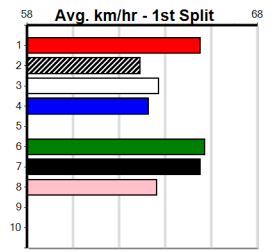

11

10:25PM

(VIC time)

Distance: 525m, Race Type: Grade 5, Total Prizemoney: $3,340
1st: $2,230, 2nd: $690, 3rd: $345, 4th: $75

SPRITELY SIAN (6) has recorded fast wins in her last three starts and she looks set to find the arm early and prove hard to beat. ASTON GAGA (1) can burn through along the rail in the run to the first turn and could be right in the finish.

Watchdog Tips: 6 1 2 4 Bet: Quinella 1/6 ($10 for 1000%)

ASTON GAGA [5] Much easier than her last few here, major player. $4.60
BK Bitch Dec-21 Sire: ZIPPING GARTH Dam: ASTON TARA
Trainer: Benjamin Magri (Avalon)
Winning Distances: < 300m (0) 300 - 399m (0) 400 - 499m (3) 500 - 599m (4) 600 - 699m (0) > 700m (0)
Winning Weights: 29.5(1) 29.7(1) 29.8(1) 29.9(2) 30.1(1) 30.2(1)
8th (3) 29.8 450 BAL R7 24-Jul-24 25.85 25.21 9.50L ASTON FANTASTIC (25.21) M/478 . . . 6.74 $127.60 X45
2nd (4) 29.6 515 SAP R6 29-Jul-24 29.82 29.46 0.75L HE SHINES (29.78) M/1321 . . . 5.14 $8.10 X45
1st (4) 30.1 515 SAP R11 04-Aug-24 29.67 29.55 0.50L AFTER THE SIREN (29.70) M/1111 . . . 5.07 $6.60 5
1st (1) 29.9 515 SAN R4 08-Aug-24 29.78 29.36 5.50L VIDEO REFEREE (30.15) M/1111 . . . 5.14 $3.60 5
6th (4) 30.2 545 BAL R7 14-Aug-24 31.39 30.69 10.00L ALPHA ZULU (30.69) M/6666 . . . 7.06 $10.00 S
6th (7) 30.3 525 MEP R8 21-Aug-24 30.34 29.91 6.00L ZIPPING HOPKINS (29.92) M/4445 . . . SW . 5.17 $23.10 5
5th (8) 30.2 515 SAP R6 26-Aug-24 29.95 29.43 7.50L MAKE NO PROMISE (29.43) S/3445 . . . 5.16 $27.20 X34
7th (1) 29.8 460 GEL R11 13-Sep-24 26.55 25.59 7.00L PAW LAUREN (26.08) M/567 . . . 6.92 $5.20 5
Last 3 wins NOT included above
1st (6) 29.5 460 GEL R5 17-Nov-23 25.90 25.75 1.75L BLACK NOISE (26.02) M/222 . . . 6.65 $12.10 RW
1st (2) 29.8 450 BAL R12 27-May-24 25.51 25.38 3.00L ZIPPING ARCEE (25.71) M/221 . . . 6.71 $4.80 SH
1st (5) 29.7 525 MEA R2 22-Jun-24 30.30 29.65 1.75L SHINY INK (30.41) M/2111 . . . SW . 5.10 $16.30 RWF

ZIPPING CRUSADER (NSW)[5] Smart placings in 2 of his last 3, chance here. $6.50
BK Dog Feb-20 Sire: GOODESY Dam: ZIPPING ABBY
Trainer: Daniel Webber (Harkness)
Winning Distances: < 300m (0) 300 - 399m (0) 400 - 499m (3) 500 - 599m (15) 600 - 699m (1) > 700m (0)
Winning Weights: 33.1(1) 33.2(1) 33.3(3) 33.5(2) 33.6(1) 33.7(1) 33.8(3) 33.9(1) 34.0(1) 34.1(3) 34.2(2)
4th (8) 33.9 515 SAP R5 22-Jul-24 30.23 29.48 6.50L DAD'S JAM DONUT (29.80) S/8865 . . . 5.38 $2.60 5
1st (2) 33.8 515 SAP R5 29-Jul-24 29.87 29.46 1.5L LEGGETT BALE (29.97) M/3322 . . . 5.21 $3.10 5
4th (7) 33.7 525 MEP R4 07-Aug-24 30.65 29.93 11.00L CANYA ALL CLASS (29.93) S/6655 . . . 5.26 $28.60 X34
6th (5) 33.9 515 SAN R11 15-Aug-24 30.18 29.09 9.00L DENISON FRISBY (29.58) S/6666 . . . 5.31 $7.60 5
5th (7) 33.8 515 SAN R11 22-Aug-24 30.14 29.31 9.00L PAW ZELINI (29.52) S/5565 . . . W 5.25 $23.10 5
3rd (8) 33.9 515 SAP R12 26-Aug-24 29.78 29.43 5.00L PIERRE BALE (29.44) M/3333 . . . 5.27 $4.80 VET
6th (8) 33.9 525 MEP R8 04-Sep-24 30.90 30.09 12.00L ASTON LORD (30.11) S/6666 . . . 5.38 $50.20 X45
3rd (2) 33.9 525 MEP R11 11-Sep-24 30.60 30.15 6.50L SIT AND STEER (30.15) M/3333 . . . 5.32 $16.00 5
Last 3 wins NOT included above
1st (2) 34.1 525 MEA R4 01-Dec-23 30.14 29.99 2.25L OREGON DURANT (30.30) M/3311 . . . SW . 5.14 $9.50 5
1st (5) 33.8 525 MEP R10 05-Jun-24 30.07 30.00 6.00L RUSHING LAUDIA (30.47) M/1111 . . . SW . 5.15 $11.40 5
1st (6) 34.0 525 MEA R3 15-Jun-24 30.33 29.58 1.5L RUN FOR SHELTER (30.42) S/5321 . . . SW . 5.26 $2.90 5