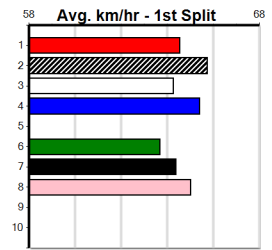

MEADOWS CONFERENCE & EVENTS

Distance: 525m, Race Type: Grade 5 T3, Total Prizemoney: $3,340
1st: $2,230, 2nd: $690, 3rd: $345, 4th: $75

OKAY BOOMER (4) can race on the speed from the outset in this and she will be hard to reel in if she can cross and find the arm. SPARKLING ROSE (2) is much better than her form may read and she is drawn to be prominent throughout.

Watchdog Tips: 4 2 8 3 **Bet:** Win 4

Form Box	Wgt	Dist	Track	Date	Time	BON	Margin	1st/2nd (Time)	PIR	Checked	Comment	WR	Split 1	S/P	Grade	
1	ASTON ALLURE [5] $15.00															
	Been well beaten in recent times, tested here.															
	BKW Bitch May-22 Sire: ASTON DEE BEE Dam: ASTON GWEN Trainer: Raymond Gatt (Bannockburn)															
	Owner(s): R Borda															
	Winning Distances: < 300m (0) 300 - 399m (0) 400 - 499m (5) 500 - 599m (2) 600 - 699m (0) > 700m (0)															
	Winning Weights: 24.9(1) 25.0(1) 25.1(2) 25.3(1) 25.7(1) 25.9(1)															
	3rd (4) 25.7 525 MEA R5 06-Jul-24 30.57 30.06 3.75L BARRY BALE (30.31) Q/1233 . . . . . 5.12 $11.60 5															
	4th (5) 25.4 520 GEL R9 12-Jul-24 30.34 30.05 4.25L MAGIC MUFFIN (30.05) M/2354 . . . . . 5.37 $28.10 5															
	6th (2) 25.7 525 MEA R12 20-Jul-24 31.18 29.73 15.00 IRISH LUCY (30.16) Q/7888 . . . . . 5.23 $13.20 5															
	5th (1) 25.9 520 GEL R7 26-Jul-24 30.94 30.10 12.00 REEMA BALE (30.10) M/6566 . . . . . 5.78 $9.70 5															
2	SPARKLING ROSE [5] $5.50															
	Much better than her form may read, major player.															
	BEBD Bitch Apr-22 Sire: TOMMY SHELBY Dam: WHARFIES GIRL Trainer: Kane Palmer (Devon Meadows)															
	Owner(s): C Feltham															
	Winning Distances: < 300m (0) 300 - 399m (1) 400 - 499m (4) 500 - 599m (3) 600 - 699m (0) > 700m (0)															
	Winning Weights: 27.0(2) 27.2(3) 27.3(1) 27.4(1) 27.8(1)															
	4th (5) 27.4 525 MEP R6 01-May-24 30.17 29.74 2.00L LAUNCH CODE (30.04) M/2233 . . . . . 5.14 $15.40 X45															
	4th (8) 27.4 450 BAL R6 15-May-24 25.53 24.79 4.00L PAT ABILITY (25.25) M/665 . . . . . 6.73 $12.50 S															
	2nd (8) 27.3 525 MEP R7 29-May-24 30.23 29.92 4.50L SLICK RAMBO (29.92) M/2232 . . . . . 5.11 $2.10 X45															
	6th (1) 27.2 515 SAN R7 06-Jun-24 30.86 29.50 18.00 ZIPPING KAI (29.64) M/5455 . . . . . 5.24 $3.30 5															
3	SCOTT ME [5] $4.60															
	Good turn of foot once balanced, can threaten.															
	BK Dog Nov-20 Sire: BEWILDERING Dam: SCOTT TO GIVE Trainer: Patrick Furci (Maribyrnong)															
	Owner(s): P Furci															
	Winning Distances: < 300m (0) 300 - 399m (0) 400 - 499m (4) 500 - 599m (8) 600 - 699m (0) > 700m (0)															
	Winning Weights: 29.9(1) 30.1(2) 30.3(3) 30.5(2) 30.6(2) 31.1(1) 31.6(1)															
	8th (7) 30.2 525 MEA R12 18-May-24 30.93 29.96 13.00 YOGEN BALE (30.09) M/6688 . . . . . 5.27 $24.90 5															
	2nd (3) 30.2 525 MEA R11 25-May-24 30.35 29.89 2.75L TINKER CRYSTAL (30.17) M/3333 . . . . . 5.19 $7.60 5															
	6th (2) 28.4 525 MEP R4 07-Aug-24 30.81 29.93 13.00 CANYA ALL CLASS (29.93) M/5566 . . . . . 5.23 $40.60 X34															
	7th (7) 29.1 525 MEP R5 14-Aug-24 31.09 29.83 11.00 UTRILLO BALE (30.32) M/4557 . . . . . 5.24 $33.00 5															
4	OKAY BOOMER [5] $3.60															
	Can race on the speed throughout here, go close.															
	BK Bitch Mar-21 Sire: JESAULENKO Dam: KILTY JEWEL Trainer: Scott Melville (Axedale)															
	Owner(s): CHASIN DREAMS (SYN), D Graham, J Kerr, D Lock, S Kerr															
	Winning Distances: < 300m (0) 300 - 399m (1) 400 - 499m (2) 500 - 599m (9) 600 - 699m (1) > 700m (0)															
	Winning Weights: 26.6(1) 26.7(1) 26.8(2) 26.9(3) 27.1(1) 27.5(1) 27.8(1) 28.0(1) 28.2(2)															
	1st (3) 28.2 510 SLE R6 21-Jul-24 28.81 28.81 3.5L DEWANA SCOTCH (29.04) M/111 . . . . . 9.12 $7.90 X45															
	6th (4) 28.2 515 SAN R4 25-Jul-24 30.17 29.23 9.00L DISHEVELED (29.57) Q/2587 . . . . . 5.07 $15.90 5															
	2nd (1) 27.8 500 BEN R6 09-Aug-24 28.47 28.04 3.25L BRONELLY STRIKER (28.26) M/1132 . . . . . 6.57 $10.70 5H															
	8th (5) 28.0 500 BEN R7 16-Aug-24 28.83 28.00 7.50L BRONELLY STRIKER (28.32) M/788 . . . . . 6.87 $38.30 5F															
5	*** VACANT BOX ***															
	Sire: Dam: Trainer:															
	Owner(s):