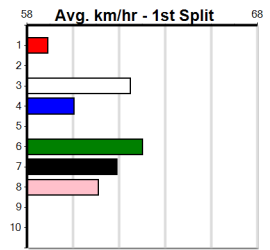

GAP ADOPTION DAY - SUNDAY AT THE

1

6:44PM

(VIC time)

Distance: 525m, **Race Type:** Maiden, **Total Prizemoney:** $2,860
1st: $1,900, 2nd: $590, 3rd: $295, 4th: $75

PAW ZEVA (2) is a well bred type who is sure to be well educated for her debut here and she could be the one to beat in a race of this nature. OREGON JANET (1) found some bother here in her debut and can improve from the gun draw.

Watchdog Tips: **2** **1** **7** **4** **Bet:** **Quinella 1/2 ($10 for 1000%)**

Form Box	Wgt	Dist	Track	Date	Time	BON	Margin	1st/2nd (Time)	PIR	Checked	Comment	WR	Split 1	S/P	Grade

1

OREGON JANET [M] **$4.20**
Found some bother on debut, expect improvement.
BK Bitch Dec-22 Sire: MALACHI Dam: LA LA OREGON
Owner(s): DAILY GREYHOUND FARMS (SYN), G Dailly, T Dailly Trainer: Thomas Dailly (Anakie)
Winning Distances: < 300m (0) 300 - 399m (0) 400 - 499m (0) 500 - 599m (0) 600 - 699m (0) > 700m (0)
Winning Weights:
5th (4) 27.1 525 MEP R3 11-Sep-24 31.30 30.15 8.00L FLEETWOOD KAZAK (30.77) M/7766 5.52 $7.50 MH

Bx	1st	2nd	3rd	4th	5th	6th	7th	8th
1								
2								
3								
4					1			
5								
6								
7								
8								

Last 3 wins NOT included above

Prize Best	$0.00
Starts	31.30(4)-11/9/24
Trk/Dts	1-0-0-0
APM	1-0-0-0
	0

2

PAW ZEVA (NSW)[M] **$3.60**
Well bred type, in good hands, watch betting.
WBEF Bitch Jan-23 Sire: FERNANDO BALE Dam: ZELZER ALLEN
Owner(s): B Wheeler Trainer: Thomas Dailly (Anakie)
Winning Distances: < 300m (0) 300 - 399m (0) 400 - 499m (0) 500 - 599m (0) 600 - 699m (0) > 700m (0)
Winning Weights:
Last 3 wins NOT included above

Bx	1st	2nd	3rd	4th	5th	6th	7th	8th
1								
2								
3								
4								
5								
6								
7								
8								

Prize Best	$0
Starts	FSH
Trk/Dts	0-0-0-0
APM	0-0-0-0
	0

3

BLAZING FRANKIE [M] **$10.00**
Mixing distances with limited success, unlikely.
BK Dog Feb-22 Sire: FERAL FRANKY Dam: WAR RUBY
Owner(s): S Brincat Trainer: Stephen Brincat (Albanvale)
Winning Distances: < 300m (0) 300 - 399m (0) 400 - 499m (0) 500 - 599m (0) 600 - 699m (0) > 700m (0)
Winning Weights:
4th (2) 34.1 595 SAP R3 22-Jul-24 35.20 34.51 7.50L EUREKA ROBBIE (34.70) S/5444 9.77 $12.20 RW
5th (4) 33.4 525 MEP R2 31-Jul-24 31.05 29.92 11.00 MEPUNGA ROCKY (30.29) Q/4665 5.33 $23.10 M
3rd (8) 34.0 595 SAP R3 04-Aug-24 35.58 34.45 2.75L PAW OCTAVIA (35.40) M/6654 9.80 $4.40 RW
3rd (1) 33.9 525 MEP R2 07-Aug-24 30.81 29.93 4.25L CRUISING JAMIE (30.51) Q/5333 5.44 $19.90 M
7th (3) 33.2 660 BAL R5 21-Aug-24 39.10 38.30 12.00 JAMARRA (38.30) M/8888 13.48 $69.20 RW
4th (2) 33.5 595 SAP R4 02-Sep-24 35.55 34.61 7.50L PALDRON BALE (35.06) M/5334 9.71 $17.80 RW
8th (7) 34.0 460 GEL R1 06-Sep-24 26.63 25.59 10.00 PAW OLLIE (25.95) M/888 7.07 $69.00 M
5th (7) 34.1 525 MEP R1 11-Sep-24 31.17 30.15 3.5L PAW ULTRA (30.92) M/6777 5.42 $60.70 MH

Bx	1st	2nd	3rd	4th	5th	6th	7th	8th
1			1	2	2	1		
2				3	1			
3			1	1	3	1	1	1
4		1	1	1	3	1	1	
5		1		2				
6			1	1		2	1	
7		1	2		1			1
8		1	2			1		

Last 3 wins NOT included above

Prize Best	$6405.00
Starts	30.75(1)-15/11/23
Trk/Dts	44-0-4-8
APM	13-0-1-2
	2837