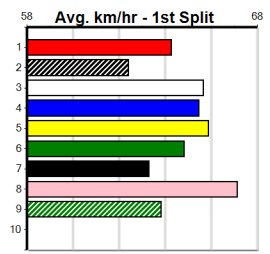

SPORTSBET FINAL (1-6 WINS)

5

8:09PM

(VIC time)

Distance: 600m, Race Type: Restricted Win, Total Prizemoney: $10,375
1st: $7,000, 2nd: $2,150, 3rd: $1,075, 4th: $150

SHADOWS OF BLUE (3) has posted solid wins here in 2 of his last 5 starts and he could find the arm early and prove hard to catch here. FIVE CROWNS (1) recorded a good win from the draw 3 starts back and he could be prominent throughout.

Watchdog Tips: 3 1 6 4 Bet: Quinella 1/3 ($10 for 1000%)

Five Crowns [5] Good win from this draw 3 back, major player. $5.50
Owner(s): P Baker
Winning Distances: < 300m (0) 300 - 399m (0) 400 - 499m (3) 500 - 599m (1) 600 - 699m (0) > 700m (0)
Winning Weights: 33.4(1) 33.6(2) 33.9(1)
7th (4) 33.9 525 MEA R9 03-Aug-24 31.29 29.82 18.00 DEADLY AVENGER (30.08) M/7577 . . . . 5.26 $21.20 RW
2nd (6) 34.0 515 SAN R12 08-Aug-24 30.02 29.36 4.75L BAKIS BALE (29.70) M/6433 . . . . 5.27 $10.80 5
5th (7) 34.1 525 MEA R12 17-Aug-24 30.54 29.80 4.75L OSPREY WARRIOR (30.21) S/4555 . . . . 5.29 $8.50 5
4th (7) 34.0 600 MEP R4 21-Aug-24 34.94 34.40 6.00L LIVEABLE (34.53) M/3433 . . . . 9.18 $8.00 RWH
2nd (2) 34.0 515 SAP R11 26-Aug-24 29.67 29.43 3.00L WHITE CREST (29.47) M/5332 . . . . 5.30 $2.30 5
1st (1) 33.9 595 SAP R5 02-Sep-24 34.61 34.61 2.00L VARSITY BALE (34.74) M/1111 . . . . 9.37 $2.50 RWH
8th (3) 34.0 525 MEA R10 07-Sep-24 30.45 29.55 11.00 GRAND TOURER (29.74) M/7888 . . . . 5.31 $19.70 5
2nd (3) 34.1 595 SAN R7 12-Sep-24 34.36 33.97 0.25L PAW YASMIN (34.35) S/3111 . . . . 9.30 $6.60 RWF
Last 3 wins NOT included above
1st (2) 33.6 425 BEN R1 06-Oct-23 24.13 23.93 3.75L TURBO GEORGE (24.39) M/732 . . . . 6.81 $2.20 M
1st (6) 33.6 450 SHP R5 16-Oct-23 25.56 25.32 2.50L MR. FAHRENHEIT (25.73) M/542 . . . . 6.92 $4.00 X67
1st (5) 33.4 450 SHP R8 21-Oct-23 25.47 25.47 1.75L OH EVIE (25.58) M/633 . . . . 6.82 $2.90 X67

Vista Cadmium [6] Rises in class but racing well of late, respect. $7.50
Owner(s): G Dailly
Winning Distances: < 300m (0) 300 - 399m (0) 400 - 499m (0) 500 - 599m (2) 600 - 699m (0) > 700m (0)
Winning Weights: 28.1(1) 28.5(1)
3rd (2) 27.8 460 GEL R4 23-Jul-24 26.41 25.95 3.5L SPICY ASSASSIN (26.16) M/333 . . . . 6.84 $1.90 M
6th (2) 28.6 460 GEL R2 02-Aug-24 27.25 26.02 15.00 PAW ALEXIS (26.22) Q/578 . . . . 6.96 $33.50 M
2nd (5) 28.6 450 BAL R1 07-Aug-24 26.03 25.38 4.75L PAW JUDAS (25.71) M/347 . . . . 6.82 $18.40 M
2nd (7) 28.0 515 SAP R1 12-Aug-24 30.00 29.27 1.00L GALLOPING RED (29.94) M/3342 . . . . 5.25 $6.40 M
5th (6) 28.4 525 MEP R1 21-Aug-24 30.95 29.91 10.00 MEPUNGA INFRARED (30.27) M/6566 . . . . 5.33 $6.70 M
1st (8) 28.5 525 MEP R1 28-Aug-24 30.15 29.95 8.00L VISTA VANADIUM (30.68) Q/1111 . . . . SW 5.25 $5.70 M
1st (2) 28.1 525 MEP R10 04-Sep-24 30.37 30.09 5.50L IOWA LASS (30.73) Q/6221 . . . . 5.26 $3.20 X67H
4th (7) 28.2 525 MEA R3 14-Sep-24 30.48 29.70 4.00L BEGGIN' (30.21) M/4555 . . . . 5.24 $15.00 X67F
Last 3 wins NOT included above