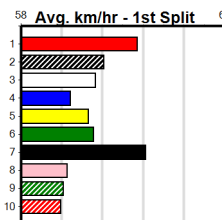

Suggested Quaddie:

1st Leg: 4 2nd Leg: 3,4,7

3rd Leg: 3 4th Leg: 5,6,8

Cost: \$50 for 555.56%

Download Now

Mobile Form Guide

Average Winning Time:

Distance	Grade	Avg. Time
425m	Tier 3 - Grade 6	24.34
425m	Grade 5 T3	24.34
425m	Tier 3 - Grade 7	24.35
425m	Tier 3 - Maiden	24.46
500m	Grade 5 T3	28.52
500m	Tier 3 - Restricted Win	28.56
500m	Tier 3 - Grade 7	28.62

Track Record:

Distance	Time	Greyhound	Date Set
425m	23.281	TYPHOON SAMMY	09-Oct-21
500m	27.518	MIDNIGHT RIDE	27-Feb-15
660m	37.358	NO DONUTS (late POWDERED DONUT)	27-Mar-16

Bendigo

TRACK INFO

Track Circumference: 667m
 Inside Top Turn: 64m
 Track Width: 7.0m
 Radius Home Turn: 64m

Bendigo

13 RACES TODAY

Distance: 425m, Race Type: Tier 3 - Maiden, Total Prizemoney: \$1,530
1st: \$1,000, 2nd: \$320, 3rd: \$160, 4th: \$50

1

2:39PM
(VIC time)

BAKALI SUNRISE (2) recorded a handy placing here in July and she is expected to fire first up from a spell. DECODED (6) has a solid turn of foot and he can work into the mix in the middle stages. BARELLEN MOON (8) has claims