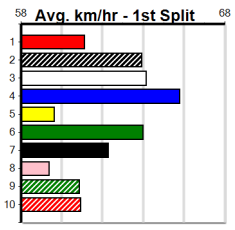

Bendigo

5

3:57PM

(VIC time)

GIRLS NIGHT OUT THIS FRIDAY

Distance: 500m, Race Type: Tier 3 - Grade 7, Total Prizemoney: \$1,740
1st: \$1,150, 2nd: \$360, 3rd: \$180, 4th: \$50

JOLLY OLLIE (4) owns a handy 28.36 PB here and he should assume control soon after box rise.
MISS LUNA (2) is racing with confidence and she will be in the firing line from the outset. SLOAN
STREET (3) won't be too far away late.