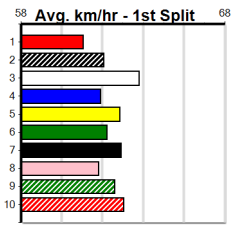

12
6:07PM
(VIC time)

ONE MORE RACE TO GO

Distance: 425m, Race Type: Grade 5 T3, Total Prizemoney: $1,530
1st: $1,000, 2nd: $320, 3rd: $160, 4th: $50

Watchdog Tips:

3

5

7

8

Bet:

Win 3