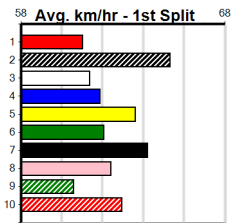

ENG HVL 2024-09-19

Bendigo

BENDIGO RACE 13

13 (E1)

Distance: 425m, Race Type: Grade 5 T3, Total Prizemoney: \$1,530
1st: \$1,000, 2nd: \$320, 3rd: \$160, 4th: \$50

6:27PM

(VIC time)

LALA QUICK (1) has been placed in both runs here and he is drawn to get all the breaks. WASTE LAND (2) has been solidly placed in his past two and he can follow the red through early on. HELLO LUNA (7) has a good record here and can threaten