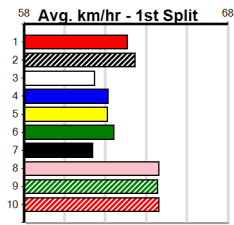

Bendigo

SPORTSBET NOBODY DOES IT EASIER

Distance: 425m, Race Type: Tier 3 - Grade 7, Total Prizemoney: $1,530
1st: $1,000, 2nd: $320, 3rd: $160, 4th: $50

3
3:17PM
(VIC time)

MORE BEER PLEASE (8) has been fairly consistent to date and he should be off and gone through the bend. SASSY SPICE (4) caught the eye at Ballarat last time and she just need a little luck mid race. BEAR IT IS (5) is an improving type

Watchdog Tips:

8

4

5

1

Bet:

Win 8