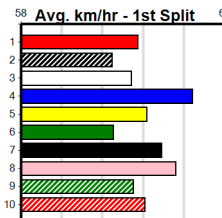

MADE SOLUTIONS ELECTRICAL AND DAT

Distance: 425m, Race Type: Grade 5 T3, Total Prizemoney: $1,530

1st: $1,000, 2nd: $320, 3rd: $160, 4th: $50

EPECIAL BLONDE (4) should pounce on the arm and she will turn for home with a nice break.
BROADWAY ICON (5) regained some confidence last time and she can follow the four across early on.
CLARK (7) has class on his side.

Watchdog Tips:

4

5

7

8

Bet:

Win 4