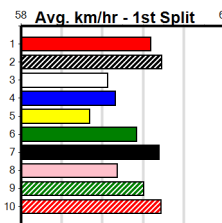

Distance: 425m, Race Type: Tier 3 - Grade 7, Total Prizemoney: $1,530
1st: $1,000, 2nd: $320, 3rd: $160, 4th: $50

4

3:39PM

(VIC time)

GRAVY GIRL (7) has been handily placed in her past two at Geelong and she will find this a lot easier. DUSTY ALICE (6) led for a long way two runs back and she will give a nice sight once again. LUNA'S GIRL (5) should settle near the speed.

Watchdog Tips: **7** **6** **5** **1** **Bet:** **Box Trifecta 1,5,6,7 ($10 for 41.67%)**