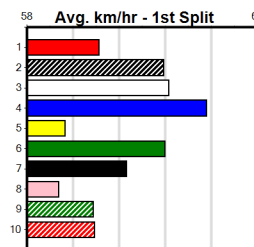

GIRLS NIGHT OUT THIS FRIDAY

Distance: 500m, Race Type: Tier 3 - Grade 7, Total Prizemoney: $1,740
1st: $1,150, 2nd: $360, 3rd: $180, 4th: $50

JOLLY OLLIE (4) owns a handy 28.36 PB here and he should assume control soon after box rise.
MISS LUNA (2) is racing with confidence and she will be in the firing line from the outset. SLOAN STREET (3) won't be too far away late.

Watchdog Tips: 4 2 3 7 **Bet:** Trifecta 4/2,3,7/2,3,7,8 ($10 - 111.11%)

1 LONG LEVERS [7] **Steady Shepparton winner, needs it easier** **$14.00**

BK Dog Jan-22 **Sire: BERNARDO Dam: MANILA ROSE** **Trainer: Jye Formosa (Heathcote)**

Owner(s): J Formosa
Winning Distances: < 300m (0) 300 - 399m (0) 400 - 499m (1) 500 - 599m (0) 600 - 699m (0) > 700m (0)
Winning Weights: 36.9(1)

Box	1st	2nd	3rd	4th	5th	6th	7th	8th
1	1							
2				1				
3								
4								
5								
6					1	1		
7			1	1			1	
8					1	1		

Prize Best $1400.00
Starts 29.54(7)-28/8/24
Trk/Dts 9-1-0-1
APM 1-0-0-0 1280

2 MISS LUNA [7] **Improving type, has early speed, danger** **$3.60**

BK Bitch Jul-22 **Sire: FERAL FRANKY Dam: MISS ROXY** **Trainer: Robert Hayes (Toolleen)**

Owner(s): D Klemke
Winning Distances: < 300m (0) 300 - 399m (0) 400 - 499m (1) 500 - 599m (0) 600 - 699m (0) > 700m (0)
Winning Weights: 29.7(1)

Box	1st	2nd	3rd	4th	5th	6th	7th	8th
1								
2								
3			1					
4								
5	1		1			1		
6			1	1	1		1	
7		1						
8				1				

Prize Best $1920.00
Starts 29.15(6)-11/9/24
Trk/Dts 10-1-1-3
APM 1-0-0-1 1814

3 SLOAN STREET [7] **Far from disgraced last time, can threaten** **$8.00**

F Bitch Jun-22 **Sire: BERNARDO Dam: SUFFRAGETTE** **Trainer: Jye Formosa (Heathcote)**

Owner(s): R Mcmillan
Winning Distances: < 300m (0) 300 - 399m (1) 400 - 499m (0) 500 - 599m (0) 600 - 699m (0) > 700m (0)
Winning Weights: 28.1(1)

Box	1st	2nd	3rd	4th	5th	6th	7th	8th
1		1	1	1				1
2								
3					1			
4								
5								
6	1		1			2		
7								
8								

Prize Best $2510.00
Starts FSTD
Trk/Dts 9-1-1-2
APM 0-0-0-0 2104

4 JOLLY OLLIE [7] **Impressive type, can find the top quickly, yes** **$2.20**

BD Dog Jan-23 **Sire: ASTON RUPEE Dam: WHITE CYNDER** **Trainer: Aaron Debattista (Toolleen)**

Owner(s): S Davis
Winning Distances: < 300m (0) 300 - 399m (0) 400 - 499m (0) 500 - 599m (1) 600 - 699m (0) > 700m (0)
Winning Weights: 29.6(1)

Box	1st	2nd	3rd	4th	5th	6th	7th	8th
1		1						
2			1					
3	1			1				
4								
5								1
6			1					
7								
8		1						

Prize Best $2995.00
Starts 28.36(3)-28/8/24
Trk/Dts 7-1-2-2
APM 3-1-1-0 2839

5 BELFAST LILY [7] **Poor record here, drawn to find bother, next time** **$21.00**

BE Bitch Oct-21 **Sire: SHIMA SHINE Dam: LIZZIE'S ENTITY** **Trainer: Donna Knight (Talbot)**

Owner(s): D Knight
Winning Distances: < 300m (0) 300 - 399m (1) 400 - 499m (0) 500 - 599m (0) 600 - 699m (0) > 700m (0)
Winning Weights: 26.9(1)

Box	1st	2nd	3rd	4th	5th	6th	7th	8th
1				1	1			
2			1	2				
3	1		3		1		3	1
4					2	1	2	
5		1	1	1	1		1	
6					1		1	
7			2	2	1		1	
8		1	1				1	1

Prize Best $3305.00
Starts 29.00(7)-3/7/24
Trk/Dts 37-1-2-7
APM 10-0-1-2 1855