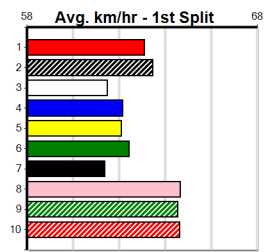

SPORTSBET NOBODY DOES IT EASIER

Distance: 425m, Race Type: Tier 3 - Grade 7, Total Prizemoney: $1,530
1st: $1,000, 2nd: $320, 3rd: $160, 4th: $50

MORE BEER PLEASE (8) has been fairly consistent to date and he should be off and gone through the bend. SASSY SPICE (4) caught the eye at Ballarat last time and she just need a little luck mid race. BEAR IT IS (5) is an improving type

Watchdog Tips: 8 4 5 1 **Bet:** Win 8

Form Box	Wgt	Dist	Track	Date	Time	BON	Margin	1st/2nd (Time)	PIR	Checked	Comment	WR	Split 1	S/P	Grade	
1	REBEL THINKER [7] $6.50															
	Solid Sale winner, well drawn, must keep safe															
	BK Dog Jul-22 Sire: MY BRO FABIO Dam: BIG SKINNY															
	Owner(s): L Edgerton															
	Trainer: Darren Fisher (Lara)															
	Winning Distances: < 300m (0) 300 - 399m (0) 400 - 499m (1) 500 - 599m (0) 600 - 699m (0) > 700m (0)															
	Winning Weights: 30.7(1)															
	<table border="0" style="width: 100%;"> <tr> <td>3rd (5) 30.2 525 MEP R2 15-May-24 30.77 30.12 6.00L PAW YASMIN (30.36) M/4444 . . . . . 5.28 $7.80 M</td> </tr> <tr> <td>2nd (4) 30.7 425 BEN R1 05-Jun-24 25.06 24.06 0.10L KID GEORGE (25.06) Q/341 . . . . . 6.81 $2.40 M</td> </tr> <tr> <td>6th (4) 30.6 450 WBL R2 13-Jun-24 26.63 25.20 14.00 DAD'S JAM DONUT (25.69) M/446 . . . . . 6.82 $23.30 MH</td> </tr> <tr> <td>4th (2) 30.7 350 HVL R2 21-Jun-24 20.15 19.54 1.25L ASTON CONGO (20.07) M/6 . . . . . 6.84 $3.70 T3-M</td> </tr> <tr> <td>2nd (6) 30.8 350 HVL R2 28-Jun-24 20.27 19.34 2.25L RIPPED MIKADO (20.12) M/4 . . . . . 6.86 $4.00 T3-M</td> </tr> <tr> <td>1st (3) 30.7 435 SLE R1 07-Jul-24 25.16 24.39 4.50L CLEAN AND SHINE (25.47) Q/511 . . . . . 5.40 $5.40 M</td> </tr> <tr> <td>6th (2) 30.6 435 SLE R3 14-Jul-24 25.95 24.43 21.00 CANYA EXPLODE (24.50) M/667 . . . . . 5.44 $23.10 7</td> </tr> <tr> <td>5th (5) 31.3 425 BEN R3 11-Sep-24 24.82 24.14 8.00L DARRA RUBY (24.28) M/676 . . . . . 6.80 $20.00 T3-7</td> </tr> </table>															
	Last 3 wins NOT included above															
	<table border="1" style="width: 100%; border-collapse: collapse;"> <thead> <tr><th colspan="8">Box History</th></tr> <tr><th>Bx</th><th>1st</th><th>2nd</th><th>3rd</th><th>4th</th><th>5th</th><th>6th</th><th>7th</th><th>8th</th></tr> </thead> <tbody> <tr><td>1</td><td></td><td></td><td></td><td></td><td></td><td></td><td></td><td></td></tr> <tr><td>2</td><td></td><td>1</td><td></td><td></td><td></td><td></td><td>1</td><td></td></tr> <tr><td>3</td><td>1</td><td></td><td></td><td></td><td></td><td></td><td></td><td></td></tr> <tr><td>4</td><td></td><td>1</td><td></td><td></td><td></td><td></td><td></td><td>1</td></tr> <tr><td>5</td><td></td><td></td><td></td><td>1</td><td></td><td>1</td><td></td><td></td></tr> <tr><td>6</td><td></td><td>1</td><td></td><td></td><td></td><td></td><td></td><td></td></tr> <tr><td>7</td><td></td><td></td><td></td><td></td><td>1</td><td></td><td></td><td></td></tr> <tr><td>8</td><td></td><td></td><td></td><td></td><td></td><td></td><td></td><td></td></tr> </tbody> </table>															
<table border="1" style="width: 100%; border-collapse: collapse;"> <tr><td>Prize Best</td><td>$3330.00</td></tr> <tr><td>Starts</td><td>24.82(5)-11/9/24</td></tr> <tr><td>Trk/Dts</td><td>10-1-3-1</td></tr> <tr><td>APM</td><td>2-0-1-0 1806</td></tr> </table>																

2	HILLBILLY ROCKY [7] $10.00															
	Placed in four of eight here, place hope again															
	BE Dog Nov-21 Sire: AUSSIE INFRARED Dam: IMMINENT REALITY															
	Owner(s): M AND J GREYHOUNDS (SYN), J Wilson, M Hendy															
	Trainer: Michael Hendy (Korong Vale)															
	Winning Distances: < 300m (0) 300 - 399m (1) 400 - 499m (0) 500 - 599m (0) 600 - 699m (0) > 700m (0)															
	Winning Weights: 25.8(1)															
	<table border="0" style="width: 100%;"> <tr> <td>6th (2) 26.3 500 BEN R5 03-Jul-24 29.24 28.26 5.50L MCIVOR MORGAN (28.88) M/111 . . . . . 6.65 $9.30 X67</td> </tr> <tr> <td>8th (5) 26.3 300 HVL R4 10-Jul-24 17.61 16.99 3.5L NOT FORGIVEN (17.38) M/7 . . . . . 4.08 $55.40 T3-RW</td> </tr> <tr> <td>7th (4) 26.1 450 SHP R5 19-Jul-24 26.50 25.70 10.00 SURE SLINKY (25.83) M/445 . . . . . 6.90 $19.60 X67</td> </tr> <tr> <td>3rd (5) 26.3 425 BEN R4 24-Jul-24 24.59 24.31 1.25L SHAKA BIG CHIEF (24.51) M/111 . . . . . 6.70 $11.80 7</td> </tr> <tr> <td>2nd (7) 26.3 390 BAL R10 29-Jul-24 22.91 22.45 6.00L BAGGIO (22.50) M/22 . . . . . 8.77 $8.60 7</td> </tr> <tr> <td>4th (6) 26.2 300 HVL R3 09-Aug-24 17.22 16.90 2.00L LITTLE GLADYS (17.08) M/3 . . . . . 4.07 $72.20 T3-7</td> </tr> <tr> <td>8th (8) 26.5 500 BEN R5 28-Aug-24 29.07 28.26 12.00 KRAKEN ROLL (28.26) M/322 . . . . . 6.66 $41.80 T3-7</td> </tr> <tr> <td>6th (5) 26.8 300 HVL R2 06-Sep-24 17.33 16.80 4.50L PAW OLYMPIA (17.02) M/3 . . . . . 4.02 $21.50 T3-7</td> </tr> </table>															
	Last 3 wins NOT included above															
	<table border="1" style="width: 100%; border-collapse: collapse;"> <tr><td>Prize Best</td><td>$2980.00</td></tr> <tr><td>Starts</td><td>24.59(5)-24/7/24</td></tr> <tr><td>Trk/Dts</td><td>32-1-3-4</td></tr> <tr><td>APM</td><td>8-0-2-2 1062</td></tr> </table>