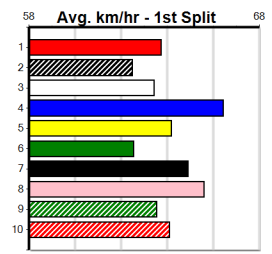

MADE SOLUTIONS ELECTRICAL AND DATA

Distance: 425m, Race Type: Grade 5 T3, Total Prizemoney: $1,530
1st: $1,000, 2nd: $320, 3rd: $160, 4th: $50

EPECIAL BLONDE (4) should pounce on the arm and she will turn for home with a nice break.
BROADWAY ICON (5) regained some confidence last time and she can follow the four across early on. CLARK (7) has class on his side.

Watchdog Tips: 4 5 7 8 **Bet:** Win 4

1

MORaine BELLA [5] **$6.50**

BE Bitch Jul-21 **Talented but prefer drawn out wide, place**

Owner(s): MORaine (SYN), G Judd, S Judd **Sire: FULLY LOADED Dam: MORaine ROSIE**

Trainer: Briana Robertson-leech (Smeaton)

Winning Distances: < 300m (0) 300 - 399m (5) 400 - 499m (2) 500 - 599m (0) 600 - 699m (0) > 700m (0)

Winning Weights: 26.5(1) 26.9(1) 27.0(1) 27.1(1) 27.6(1) 28.0(1) 28.1(1)

Pl	Box	Dist	Track	Date	Time	BON	Margin	1st/2nd (Time)	PIR	Checked	Comment	WR	Split 1	S/P	Grade
6th	(5)	26.6	425	BEN	R12	05-Jul-24	24.75	23.75	8.50L MILITANT STORM (24.18)	M/354			6.68	$21.40	5
5th	(8)	26.8	425	BEN	R5	17-Jul-24	25.02	24.18	4.25L GAS MAN (24.74)	M/454			6.86	$5.00	T3-5
4th	(7)	27.0	390	SHP	R12	10-Aug-24	22.71	22.14	3.25L MARKET BLUE (22.49)	M/34			8.68	$5.40	5
2nd	(4)	27.2	410	HOR	R12	17-Aug-24	23.90	23.09	2.75L QUESTON BALE (23.71)	M/22			10.59	$8.10	T3-5
4th	(7)	27.3	390	SHP	R11	22-Aug-24	22.77	22.33	4.00L MARKET BLUE (22.49)	M/34			8.62	$9.10	T3-5
5th	(4)	27.6	425	BEN	R12	30-Aug-24	24.40	23.73	6.50L SUNNY'S ALRIGHT (23.95)	M/444			6.69	$24.70	5
1st	(7)	27.6	390	WBL	R11	09-Sep-24	22.43	22.33	0.75L INGA SALLY (22.48)	M/22			8.75	$3.60	5
4th	(5)	27.9	425	BEN	R12	13-Sep-24	24.47	23.70	6.50L SIMPLY STYLISH (24.03)	M/455			6.60	$29.10	5NP

Last 3 wins NOT included above

1st	(7)	27.0	390	SHP	R6	22-Feb-24	22.29	22.29	5.00L TASMAN HOPE (22.64)	M/11			8.49	$6.40	T3-5
1st	(3)	27.1	390	SHP	R11	14-Mar-24	22.41	22.13	1.00L SMART ROSE (22.47)	M/42			8.74	$8.20	5
1st	(3)	26.9	425	BEN	R11	12-Jun-24	24.35	23.95	5.50L LALA NOEL (24.73)	Q/111			6.59	$1.80	5

Box History

Bx	1st	2nd	3rd	4th	5th	6th	7th	8th
1								
2								
3	2							
4	1	1		1	3	2	1	1
5				2	1	2		
6			1			2	1	1
7	2		1	3		1	1	1
8	2				1	1	1	1

Prize Best Starts Trk/Dts APM

$8825.00
24.30(5)-24/3/24
38-7-2-2
13-2-1-1
3663