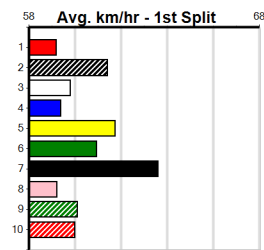

GAP ADOPTION DAY - SUNDAY AT THE

Distance: 425m, Race Type: Tier 3 - Maiden, Total Prizemoney: $1,530
1st: $1,000, 2nd: $320, 3rd: $160, 4th: $50

RELEASED (7) has been handily placed in her past four and she gets her chance to break through.
GUNAI MAVERICK (1) has a solid record here and he just needs a little room early on. BANANA
JOE (8) can run a cheeky race.

Watchdog Tips: 7 1 8 4 **Bet:** Box Quinella 1,7,8 ($10 for 333.33%)

Form Box	Wgt	Dist	Track	Date	Time	BON	Margin	1st/2nd (Time)	PIR	Checked	Comment	WR	Split 1	S/P	Grade	
1	GUNAI MAVERICK [M]															
	Hit or miss early, solid muster, main danger $3.60															
	BD Dog Mar-22 Sire: ALLEN DEED Dam: GUNAI LEXI															
	Owner(s): The Unbeatable Four (SYN), L Jovanovski, J Martin, T Martin, T Jovanovski Trainer: George Kantzidis (Woodstock)															
	Winning Distances: < 300m (0) 300 - 399m (0) 400 - 499m (0) 500 - 599m (0) 600 - 699m (0) > 700m (0)															
	Winning Weights:															
	3rd (3)	28.7	425	BEN	R1	03-Jul-24	24.90	24.04	4.00L SLICK WHISPER (24.62)	M/544	.	.	.	6.85	$2.60	M
	6th (8)	29.2	390	SHP	R2	11-Jul-24	23.38	22.09	8.00L BOBBY BRADY (22.82)	S/86	.	.	.	9.27	$5.10	T3-M
	7th (7)	28.7	425	BEN	R1	17-Jul-24	25.41	24.18	13.00 KRAKEN CASPER (24.54)	M/867	.	.	W	7.08	$14.90	T3-M
	4th (7)	28.8	425	BEN	R1	24-Jul-24	24.96	24.31	2.25L POPPY ROSE (24.82)	M/645	.	.	W	6.93	$11.10	M
3rd (8)	29.1	425	BEN	R2	07-Aug-24	24.82	24.28	4.75L LAST BURST (24.50)	M/655	.	.	.	6.97	$5.30	M	
6th (1)	29.2	425	BEN	R1	14-Aug-24	25.09	23.98	12.00 TRUMPETER ROCK (24.31)	M/887	.	.	.	7.05	$23.20	T3-M	
2nd (1)	29.3	425	BEN	R1	21-Aug-24	24.78	24.10	2.50L COCONUT CARTER (24.61)	M/531	.	.	.	6.96	$11.50	M	
7th (3)	29.7	400	GEL	R1	03-Sep-24	23.57	22.31	13.00 MAGIC MILEY (22.69)	M/76	.	.	.	8.89	$50.60	M	
Last 3 wins NOT included above																
Box History																
Bx	1st	2nd	3rd	4th	5th	6th	7th	8th								
1		2					1	2								
2																
3			1						1							
4						1				2						
5																
6			1	1												
7				2							1					
8			1													
									Prize Best	$1470.00						
									Starts	24.60(6)-8/5/24						
									Trk/Dts	17-0-2-3						
									APM	12-0-2-3						
										792						
2	MATCHBOX PRINCE [M]															
	Yet to beat a runner home, prefer to watch $21.00															
	LTF Dog Jun-21 Sire: ASTON KIMETTO Dam: CRANBERRY MISS															
	Owner(s): P May Trainer: Paul May (Inglewood)															
	Winning Distances: < 300m (0) 300 - 399m (0) 400 - 499m (0) 500 - 599m (0) 600 - 699m (0) > 700m (0)															
	Winning Weights:															
	8th (8)	34.5	390	SHP	R1	19-Aug-24	23.40	21.94	14.00 RHOSWEN (22.43)	S/88	.	.	.	8.84	$38.30	M
	8th (8)	34.5	425	BEN	R1	13-Sep-24	25.93	23.70	22.00 IMPOSTER (24.45)	M/778	.	.	.	6.87	$42.60	M
	Last 3 wins NOT included above															
	Box History															
Bx	1st	2nd	3rd	4th	5th	6th	7th	8th								
1																
2																
3																
4																
5																
6																
7																
8																
									Prize Best	$0.00						
									Starts	25.93(8)-13/9/24						
									Trk/Dts	2-0-0-0						
									APM	1-0-0-0						
										0						
3	TEXAS MOON [M]															
	Not the worst, has some early speed, place $8.00															
	LTF Dog Apr-22 Sire: FERAL FRANKY Dam: BARELLEN PEARL															
	Owner(s): A King Trainer: Alfred King (Sulky)															
	Winning Distances: < 300m (0) 300 - 399m (0) 400 - 499m (0) 500 - 599m (0) 600 - 699m (0) > 700m (0)															
	Winning Weights:															
	8th (8)	31.5	410	HOR	R1	18-Jun-24	24.44	23.08	15.00 LILYDALE (23.44)	S/78	.	.	.	10.90	$13.40	M
	5th (5)	31.3	410	HOR	R2	25-Jun-24	24.58	23.07	15.00 CHARLIE ASH (23.59)	M/44	.	.	.	11.15	$21.20	M
	6th (2)	31.4	390	BAL	R1	03-Jul-24	23.30	22.02	15.00 AUNTY ETHEL (22.31)	M/75	.	.	.	8.87	$30.00	M