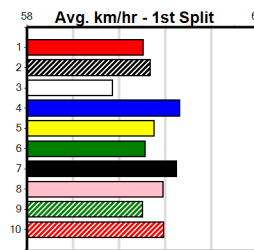

THE OTIS FOUNDATION

Distance: 500m, Race Type: Grade 5 T3, Total Prizemoney: $1,740
1st: $1,150, 2nd: $360, 3rd: $180, 4th: $50

OBSTROPALOUS (5) has had little luck in stronger company of late and he should be able to regain some confidence. BUN WILDFIRE (8) loves a wide draw and she will be in the firing line from the outset. MIDNIGHT MARILYN (6) can run a cheeky race.

Watchdog Tips: 5 8 6 3 Bet: Win 5

MCIVOR ALFY [5] Talented but tends to miss the kick, place $9.00
Owner(s): B Priest
Sire: FERAL FRANKY Dam: MCIVOR VERNA
Trainer: Barry Priest (Junortoun)
Box History table and Prizemoney details.

MILLERS ROAD [5] Every chance last time, needs it easier, place $7.50
Owner(s): CYPRESS LODGE (SYN), C Elliot, T Elliot
Sire: ZAMBORA BROCKIE Dam: LUCILLE DIOR
Trainer: Tracy Elliot (Greenhill)
Box History table and Prizemoney details.

KEL OF KINTYRE [5] Has the speed to cross and lead, keep safe $6.00
Owner(s): H Taylor
Sire: HARD STYLE RICO Dam: BROOKE'S WINGS
Trainer: Hugh Taylor (Langwarrin)
Box History table and Prizemoney details.

AUSSIE SAVANNAH (NSW)[5] Beaten in both runs here, out of her depth $16.00
Owner(s): B Milne
Sire: AUSSIE INFRARED Dam: REGAL SAVANNAH
Trainer: Barry Milne (Kilmore)
Box History table and Prizemoney details.

OBSTROPALOUS (WA)[5] Drops in class, nice turn of foot, go close $3.60
Owner(s): D Bewley
Sire: AUSSIE INFRARED Dam: MISS AMERICA
Trainer: Debbie Bewley (Pentland Hills)
Box History table and Prizemoney details.