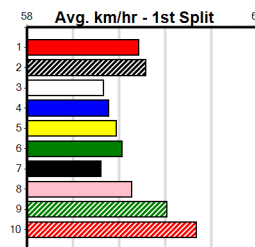

BENDIGO HIT 91.9

Distance: 425m, Race Type: Tier 3 - Grade 6, Total Prizemoney: $1,530
1st: $1,000, 2nd: $320, 3rd: $160, 4th: $50

ONE HAND CLAP (8) caught the eye when placed here last time and he will find this a little easier.
KRAKEN HUGGIE (1) owns a handy 24.29 PB here and he is drawn to be prominent throughout.
LEAVE ME IN (5) just needs room early on.

Watchdog Tips: 8 1 5 2 Bet: Win 8

KRAKEN HUGGIE [6] Handy PB here, can show early pace, danger $4.20
Owner(s): EYLES (SYN), K Eyles, H Eyles, D Eyles
Sire: FERAL FRANKY Dam: KRAKEN LIGHTNING
Trainer: Barry Hall (Dingee)
Box History table and Prize Best Starts Trk/Dts APM

IN SECRET [6] Good record here but down on confidence, no $16.00
Owner(s): D Torr
Sire: ORSON ALLEN Dam: CULLQUIN CERSEI
Trainer: Jennifer Torr (Myers Flat)
Box History table and Prize Best Starts Trk/Dts APM

ALVIN DELIGHT [6] Hasn't won for some time now, prefer to watch $26.00
Owner(s): S Trim
Sire: ORSON ALLEN Dam: RUNAROUND SUSAN
Trainer: Peter Trim (Campbells Forest)
Box History table and Prize Best Starts Trk/Dts APM

SEE SPARKS FLY [6] In form but this is harder, prefer others $7.50
Owner(s): B Seymour
Sire: AEROPLANE ERIC Dam: CLASSY SPARKS
Trainer: Bernard Seymour (Woodvale)
Box History table and Prize Best Starts Trk/Dts APM

LEAVE ME IN [6] Hit or miss early, good muster, can threaten $5.00
Owner(s): D Jarvis
Sire: HOOKSY Dam: LEAVE ME OUT
Trainer: Donald Jarvis (Heathcote)
Box History table and Prize Best Starts Trk/Dts APM