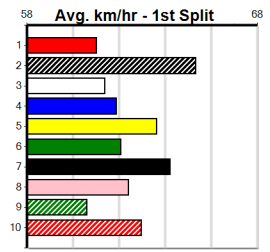

Bendigo
13 (E1)
6:27PM
(VIC time)

BENDIGO RACE 13

Distance: 425m, Race Type: Grade 5 T3, Total Prizemoney: $1,530
1st: $1,000, 2nd: $320, 3rd: $160, 4th: $50

LALA QUICK (1) has been placed in both runs here and he is drawn to get all the breaks. WASTE LAND (2) has been solidly placed in his past two and he can follow the red through early on. HELLO LUNA (7) has a good record here and can threaten

Watchdog Tips: **1** **2** **7** **8** **Bet:** Win 1

Form Box	Wgt	Dist	Track	Date	Time	BON	Margin	1st/2nd (Time)	PIR	Checked	Comment	WR	Split 1	S/P	Grade	
1	LALA QUICK [5] $3.40															
	Well drawn, placed in both runs here, yes															
	RBD Dog May-21 Sire: KC AND ALL Dam: LALA SHIM															
	Owner(s): D Knight Trainer: Donna Knight (Talbot)															
	Winning Distances: < 300m (0) 300 - 399m (0) 400 - 499m (3) 500 - 599m (3) 600 - 699m (0) > 700m (0)															
	Winning Weights: 36.5(1) 36.8(1) 37.4(1) 37.7(1) 38.1(1) 38.5(1)															
	7th (1)	38.1	525	MEP	R11	08-May-24	31.50	29.86	17.00	TOM'S BOURBSKI (30.32)	S/7566			5.41	$10.20	T3-5
	3rd (7)	38.1	425	BEN	R12	19-Jun-24	24.85	24.13	5.50L	BURNING LIQUOR (24.49)	M/744			6.88	$15.10	T3-5
	2nd (3)	37.7	450	BAL	R8	23-Jun-24	25.83	25.50	3.75L	BALLOON HEAD (25.58)	S/422			6.87	$39.80	T3-5
	7th (4)	37.5	500	BEN	R6	26-Jun-24	29.51	28.23	13.00	SACRIFICIAL (28.62)	S/767			6.94	$15.20	T3-5
2nd (1)	36.5	425	BEN	R10	24-Jul-24	24.71	24.31	6.00L	MIDNIGHT MARILYN (24.31)	Q/522			6.87	$3.50	5	
8th (1)	37.0	545	BAL	R6	28-Jul-24	32.87	31.32	14.00	MIDORI SPLICE (31.94)	M/3335			7.01	$10.50	T3-5	
6th (6)	38.6	390	BAL	R3	28-Aug-24	23.04	22.24	9.00L	SWIFTY GIRL (22.41)	S/56			8.67	$50.80	5	
5th (8)	38.7	450	BAL	R6	01-Sep-24	26.48	25.55	6.50L	AVISWOOD (26.04)	S/652			6.95	$20.10	T3-5	
Last 3 wins NOT included above																
1st (6)	37.4	525	MEP	R4	17-May-23	30.78	30.11	0.50L	JAVI (30.80)	S/6542			5.38	$15.40	T3-5	
1st (2)	38.5	545	BAL	R8	23-Dec-23	31.32	31.32	1.5L	GRACIOUS GIFT (31.42)	M/3111			6.90	$2.90	5	
1st (3)	37.7	515	SAP	R12	25-Feb-24	30.02	29.46	1.25L	INNER RUSH (30.10)	S/8111			5.33	$7.10	5	

Box History								
Bx	1st	2nd	3rd	4th	5th	6th	7th	8th
1	1	1	4	3	3	1	1	1
2	1	2	1	1		2	1	
3	1	2	2	2	1	1	1	1
4	1	1	1	3	2		1	
5	1			3	4	1	1	1
6	1	1	1	2	2	1	1	1
7	1	2	2	4	2	2	2	
8			1	2	3			1
Prize Best Starts	$21763.57							
Trk/Dts APM	24.71(1)-24/7/24 85-6-9-12 2-0-1-1 2684