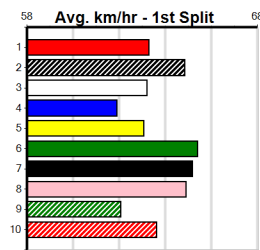

SPORTSBET GO THE BLUE DOG

Distance: 425m, Race Type: Grade 5 T3, Total Prizemoney: $1,530
1st: $1,000, 2nd: $320, 3rd: $160, 4th: $50

MORaine BALOO (6) resumes from a spell and he should be too classy for these if fully wound up.
LATIN RHYTHM (1) has been solidly placed in her past four and she should be in the mix again.
MORaine MIA (5) can show early pace at times

Watchdog Tips: 6 1 5 8 Bet: Win 6

LATIN RHYTHM [5] Solidly placed in her past four, danger again $3.60
Owner(s): C Knott
Winning Distances: < 300m (0) 300 - 399m (2) 400 - 499m (2) 500 - 599m (0) 600 - 699m (0) > 700m (0)
Box History table and Prize Best Starts table included.

AEROPLANE ASTRO (SA)[5] Steady effort when resuming, needs to lift $10.00
Owner(s): J Williams
Winning Distances: < 300m (0) 300 - 399m (2) 400 - 499m (3) 500 - 599m (0) 600 - 699m (0) > 700m (0)
Box History table and Prize Best Starts table included.

SUNSHINE JACK [5] Good record here but not racing well enough $9.00
Owner(s): E Keene
Winning Distances: < 300m (0) 300 - 399m (2) 400 - 499m (2) 500 - 599m (0) 600 - 699m (0) > 700m (0)
Box History table and Prize Best Starts table included.

MR. PRESIDENT [5] Eye catching run last time, put in exotics $8.00
Owner(s): Eye Candy (SYN), C Wilk, K Gorman
Winning Distances: < 300m (0) 300 - 399m (0) 400 - 499m (3) 500 - 599m (0) 600 - 699m (0) > 700m (0)
Box History table and Prize Best Starts table included.

MORaine MIA [5] Strong winner three runs back, major player $4.80
Owner(s): MORaine (SYN), G Judd, S Judd
Winning Distances: < 300m (0) 300 - 399m (7) 400 - 499m (1) 500 - 599m (0) 600 - 699m (0) > 700m (0)
Box History table and Prize Best Starts table included.