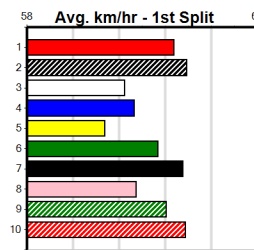

BENDIGO ADVERTISER

Distance: 425m, Race Type: Tier 3 - Grade 7, Total Prizemoney: $1,530
1st: $1,000, 2nd: $320, 3rd: $160, 4th: $50

GRAVY GIRL (7) has been handily placed in her past two at Geelong and she will find this a lot easier. DUSTY ALICE (6) led for a long way two runs back and she will give a nice sight once again. LUNA'S GIRL (5) should settle near the speed.

Watchdog Tips: 7 6 5 1 Bet: Box Trifecta 1,5,6,7 ($10 for 41.67%)

Form Box Wgt Dist Track Date Time BON Margin 1st/2nd (Time) PIR Checked Comment W/R Split 1 S/P Grade
BOLD BERT [7] Resuming, showed promise last prep, respect $4.60
BD Dog Jan-22 Sire: TOMMY SHELBY Dam: KATEY PENNY Trainer: Scott Stefanos (Longwood)
Owner(s): A Coonerty
Winning Distances: < 300m (0) 300 - 399m (0) 400 - 499m (1) 500 - 599m (0) 600 - 699m (0) > 700m (0)
Winning Weights: 34.1(1)
5th (5) 33.9 450 SHP R4 04-Apr-24 26.05 25.47 8.50L DEMON KYSAIAH (25.47) S/765 . . . . 7.00 $4.10 T3-7
2nd (2) 33.9 500 BEN R7 10-Apr-24 28.71 28.32 0.50L SPEEDING TURTLE (28.69) M/111 . . . . 6.71 $2.50 T3-7
4th (4) 33.3 450 SHP R5 18-Apr-24 25.93 25.39 7.00L UP IN ARMS (25.44) M/566 . . . . 6.85 $4.30 T3-RW
4th (6) 33.3 450 SHP R3 02-May-24 26.69 25.99 7.50L DEPUTY FRED (26.17) M/685 . . . . 6.96 $4.90 T3-7
2nd (8) 33.3 500 BEN R7 15-May-24 28.73 28.16 2.00L TWENTY DEEP (28.61) M/633 . . . . 6.86 $6.40 T3-7
5th (4) 33.8 500 BEN R3 22-May-24 29.26 28.35 5.00L HILLBILLY LEXI (28.91) M/315 . . . . 6.73 $3.00 X67
2nd (2) 33.6 500 BEN R4 08-Jun-24 28.79 28.58 M/112 . . . . 6.81 $2.80 X67
4th (8) 33.2 500 BEN R5 12-Jun-24 29.03 28.36 0.50L MCIVOR OLLY (29.00) M/343 . . . . 6.83 $1.80 7
Last 3 wins NOT included above
1st (3) 34.1 425 BEN R2 17-Jan-24 24.86 24.19 2.50L CHARLIE BOO (25.02) M/652 . . SW . 7.04 $2.30 M

MENTION [7] Needs to lead, suspect late, prefer to watch $10.00
BK Bitch Apr-22 Sire: BEAST UNLEASHED Dam: ZIPPING FREEMAN Trainer: Margery Quick (Haddon)
Owner(s): G Collins
Winning Distances: < 300m (0) 300 - 399m (1) 400 - 499m (0) 500 - 599m (0) 600 - 699m (0) > 700m (0)
Winning Weights: 28.4(1)
1st (2) 28.4 390 WBL R1 17-Jun-24 22.66 22.51 1.00L CUDGEE'S WREN (22.71) Q/11 . . SW . 8.61 $4.10 M
2nd (8) 28.1 390 WBL R4 24-Jun-24 22.74 22.13 4.50L SENSES FAIL (22.43) M/11 . . W 8.76 $4.80 7
2nd (1) 28.2 390 WBL R3 01-Jul-24 22.85 22.34 1.5L SICILY (22.76) Q/11 . . . . 8.62 $5.10 7
6th (2) 28.6 410 HOR R3 13-Jul-24 24.37 23.35 13.00L BIG SOLOMONA (23.47) Q/57 . . . . 10.63 $48.30 7
5th (8) 28.8 410 HOR R2 21-Jul-24 24.09 23.19 10.00L LANKY LARRY (23.40) M/24 . . . . 10.63 $22.50 7
4= (1) 28.5 425 BEN R9 31-Jul-24 25.07 24.14 11.00L JARMON (24.31) M/222 . . . . 6.72 $21.30 7
3rd (6) 29.2 390 BAL R3 01-Sep-24 23.13 22.35 9.00L ARKA NOBLE (22.51) M/24 . . . . 8.69 $8.50 T3-7
6th (7) 28.6 400 GEL R10 10-Sep-24 23.12 22.54 7.00L JADED SMILE (22.64) M/23 . . . . 8.46 $69.80 7
Last 3 wins NOT included above