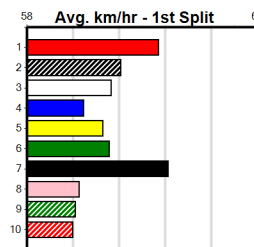

13 RACES TODAY

Distance: 425m, Race Type: Tier 3 - Maiden, Total Prizemoney: $1,530
1st: $1,000, 2nd: $320, 3rd: $160, 4th: $50

BAKALI SUNRISE (2) recorded a handy placing here in July and she is expected to fire first up from a spell. DECODED (6) has a solid turn of foot and he can work into the mix in the middle stages.
BARELLEN MOON (8) has claims

Watchdog Tips: 2 6 8 7 **Bet:** Win 2

Form Box	Wgt	Dist	Track	Date	Time	BON	Margin	1st/2nd (Time)	PIR	Checked	Comment	WR	Split 1	S/P	Grade

1

SINALOA ICON [M] **$16.00**

Well beaten in all four runs, prefer to watch

BK Bitch Jul-22 Sire: JARVIS BALE Dam: TIJUANA ICON

Owner(s): Sullivan Sullivan (SYN), R Sullivan, M Sullivan Trainer: Marien Sullivan (East Shepparton)

Winning Distances: < 300m (0) 300 - 399m (0) 400 - 499m (0) 500 - 599m (0) 600 - 699m (0) > 700m (0)

Winning Weights:

4th (3)	25.4	390	SHP	R2	12-Aug-24	23.19	22.05	16.00	WORLD WAR (22.12)	M/63	.	.	.	8.97	$20.80	M
7th (3)	25.8	390	SHP	R1	19-Aug-24	23.06	21.94	9.00L	RHOSWEN (22.43)	M/35	.	.	.	8.66	$16.00	M
4th (1)	25.6	390	SHP	R3	26-Aug-24	22.99	22.16	8.50L	PAW ROXY (22.42)	M/44	.	.	.	8.73	$15.90	MH
5th (3)	24.8	390	SHP	R1	14-Sep-24	23.27	22.12	6.50L	MORAINÉ GRACE (22.83)	M/66	.	.	.	8.69	$6.20	M

Last 3 wins NOT included above

Box History

Bx	1st	2nd	3rd	4th	5th	6th	7th	8th
1				1				
2								
3				1	1			1
4								
5								
6								
7								
8								

Prize Best $150.00
Starts FSH
Trk/Dts 4-0-0-0
APM 0-0-0-0 135

2

BAKALI SURPRISE [M] **$2.80**

Resuming, shown some talent, should fire

BK Bitch Jul-22 Sire: ASTON RUPEE Dam: WHAT A SURPRISE

Owner(s): L Medcraft Trainer: Leland Medcraft (Kamarooka)

Winning Distances: < 300m (0) 300 - 399m (0) 400 - 499m (0) 500 - 599m (0) 600 - 699m (0) > 700m (0)

Winning Weights:

5th (5)	27.3	450	SHP	R2	01-Jul-24	26.55	25.39	7.00L	ASTON ACACIA (26.08)	M/654	.	.	.	7.15	$19.30	M
2nd (2)	27.2	425	BEN	R1	05-Jul-24	24.39	23.75	2.75L	TIMMA TURTLE TWO (24.19)	M/643	.	.	.	6.77	$47.70	M
5th (6)	27.4	450	SHP	R1	11-Jul-24	26.57	25.68	8.50L	ASTON BLEND (25.99)	M/565	.	.	.	6.88	$2.00	T3-M
4th (4)	27.2	525	MEP	R3	17-Jul-24	31.12	29.78	7.00L	PAW VELDROEN (30.63)	Q/2555	.	.	.	5.31	$30.00	MH
7th (4)	27.6	525	MEP	R1	24-Jul-24	31.92	30.11	19.00	KNURLING (30.62)	Q/3377	.	.	.	5.24	$15.40	M
4th (3)	27.9	525	MEA	R1	27-Jul-24	31.16	30.09	2.25L	ROMANI (31.01)	M/7544	.	.	.	5.41	$47.50	MF

Last 3 wins NOT included above

Box History

Bx	1st	2nd	3rd	4th	5th	6th	7th	8th
1								
2	1							
3				1				
4				1				1
5					1			
6					1			
7								
8								

Prize Best $745.00
Starts 24.39(2)-5/7/24
Trk/Dts 6-0-1-0
APM 1-0-1-0 477