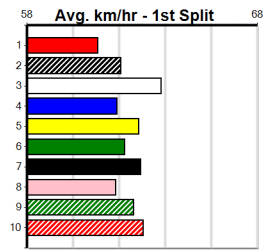

Bendigo

12

6:07PM

(VIC time)

ONE MORE RACE TO GO

Distance: 425m, Race Type: Grade 5 T3, Total Prizemoney: $1,530
1st: $1,000, 2nd: $320, 3rd: $160, 4th: $50

CRUSOE RICO (3) has a good record here and he will find this easier than his most recent racing.
LONG LEGS LIAM (5) regained some confidence last time and he will be strong in the run home.
VALLETTA DIVA (7) was impressive last time out.

Watchdog Tips: 3 5 7 8 Bet: Win 3

Form Box for GOT ONE FERNANDO [5]. Includes details on sire (FERNANDO BALE), dam (GOT ONE BACK), winning distances, and a box history table.

Form Box for CAWBOURNE GROUP (NSW)[2]. Includes details on sire (SWIFT FANCY), dam (CAWBOURNE KRISTY), winning distances, and a box history table.

Form Box for CRUSOE RICO [5]. Includes details on sire (HARD STYLE RICO), dam (CRACKED SODA), winning distances, and a box history table.

Form Box for MINCHER MAGIC [5]. Includes details on sire (AUSSIE INFRARED), dam (BECKY BALE), winning distances, and a box history table.

Form Box for LONG LEGS LIAM (WA)[5]. Includes details on sire (SURE AS), dam (TALLULAH), winning distances, and a box history table.