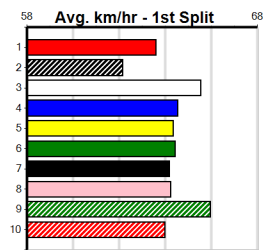

HIP POCKET BENDIGO

Distance: 425m, Race Type: Grade 5 T3, Total Prizemoney: $1,530
1st: $1,000, 2nd: $320, 3rd: $160, 4th: $50

JARMON (3) is armed with slick early speed and she has a very good record here. BIG SOLOMONA (4) owns a handy 24.32 PB here and he can hit the ground running, while DOLLAR SIGNS (7) will be very strong in the closing stages.

Watchdog Tips: **3** **4** **7** **5** **Bet:** Box Quinella 3,4,7 ($10 for 333.33%)

1

SNOWFEST [5] Showing promise but this is harder, place best **$3.60**
WBD Bitch May-22 Sire: FERNANDO BALE Dam: EYE WILL REIGN Trainer: Tristan Dales (Drouin)
Owner(s): T Dales
Winning Distances: < 300m (0) 300 - 399m (2) 400 - 499m (1) 500 - 599m (0) 600 - 699m (0) > 700m (0)
Winning Weights: 26.9(1) 27.2(1) 28.2(1)

Box	1st	2nd	3rd	4th	5th	6th	7th	8th
1	1	1	1					
2	1		1			1	1	
3								
4					1			
5								
6								
7	1	1						1
8	1	1			1			1

Prize Best Starts Trk/Dts APM: $6155.00 FSH 14-3-3-1 0-0-0-0 4288

6th (2) 26.7 435 SLE R9 07-Aug-24 25.34 24.38 10.00 DR. GILLIAN (24.68) Q/356 . . . . . 5.33 $21.60 6G
2nd (1) 26.9 300 HVL R10 16-Aug-24 17.01 16.77 2.25L PAW WALDO (16.86) M/2 . . . . . 4.01 $9.00 T3-6
2nd (8) 27.0 435 SLE R3 25-Aug-24 24.96 24.66 2.75L THORKILDSEN (24.77) M/422 . . . . . 5.43 $6.90 6G
2nd (7) 27.2 435 SLE R3 28-Aug-24 24.89 24.42 0.50L RUTHLESS SECRET (24.86) Q/111 . . . . . 5.28 $4.30 X67
5th (8) 27.7 435 SLE R9 01-Sep-24 25.22 24.45 12.00 FROG MARCH (24.45) M/467 . . . . . 5.43 $2.90 X67
4th (1) 27.2 300 HVL R10 06-Sep-24 17.11 16.80 3.5L ASTON WASHINGTON M/5 . . . . . 4.12 $1.40 T3-RW
3rd (2) 26.9 390 BAL R11 09-Sep-24 22.71 22.01 2.25L SHE'S RELOADED (22.57) M/43 . . . . . 8.52 $4.20 T3-6
1st (2) 26.9 350 HVL R6 13-Sep-24 19.61 19.47 0.50L MINA MAX (19.64) M/2 . . . . . SW . 6.61 $3.60 T3-RW

Last 3 wins NOT included above

1st (1) 28.2 395 TRA R2 17-May-24 22.70 21.87 2.25L PAW HUNTER (22.85) Q/111 . . . . . SW . 3.77 $1.90 M
1st (8) 27.2 435 SLE R4 17-Jul-24 24.91 24.54 1.25L VIENNA GOLD (24.99) M/111 . . . . . 5.29 $15.70 7