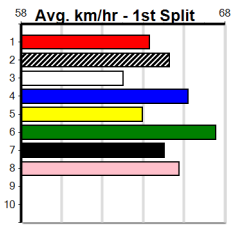

12
10:15PM
(VIC time)

TWO MORE RACES TO GO

Distance: 390m, Race Type: Mixed 4/5, Total Prizemoney: $3,360
1st: $2,250, 2nd: $690, 3rd: $345, 4th: $75

Watchdog Tips:

1

8

6

3

Bet:

Win 1