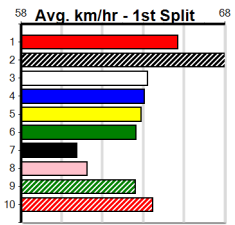

SOUTHERN SHEETMETAL

Distance: 450m, Race Type: Mixed 6/7, Total Prizemoney: \$2,925
1st: \$1,950, 2nd: \$600, 3rd: \$300, 4th: \$75

Watchdog Tips:

5

1

2

8

Bet:

Win 5

Main table containing race details for 10 races, including horse names, trainers, owners, and winning boxes.

SPORTSBET SAME RACE MULTI

Distance: 390m, Race Type: Mixed 6/7, Total Prizemoney: \$2,925
1st: \$1,950, 2nd: \$600, 3rd: \$300, 4th: \$75