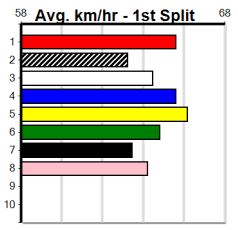

Ballarat

BALLARAT RACE 13

13 (E1)

10:34PM

(VIC time)

Distance: 390m, Race Type: Grade 5, Total Prizemoney: $2,925
1st: $1,950, 2nd: $600, 3rd: $300, 4th: $75

COUNTY KILDARE (3) is a promising speedster and he owns a more than handy 22.29 PB here.
SWANKY CHIC (1) is racing with confidence and she is drawn to be prominent throughout. ZAP (2)
is a more than capable speedster.

Watchdog Tips: 3 1 2 8 **Bet:** Win 3