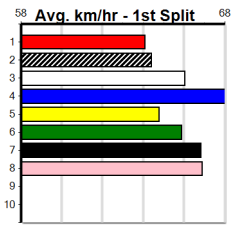

EUREKA CONCRETE

Distance: 390m, Race Type: Mixed 3/4, Total Prizemoney: \$3,360
1st: \$2,250, 2nd: \$690, 3rd: \$345, 4th: \$75

9

9:02PM

(VIC time)

RIENDO (4) has a wonderful winning record and she is armed with electrifying early speed. GAS LANTERN (8) is never too far away in this company and she has a top record from this draw. OUR TITAN (7) is a serious up and comer.