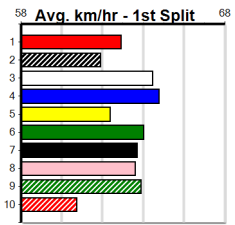

SPORTSBET FINAL

Distance: 390m, Race Type: Mixed 6/7 Final, Total Prizemoney: $3,360
1st: $2,250, 2nd: $690, 3rd: $345, 4th: $75

3
6:58PM
(VIC time)

PAW UTILITY (4) has been stunning in his three wins to date and he is expected to light up the clock again. ONLY EASY (1) was never headed on debut and he is drawn to be prominent throughout. ZOOM BOOM (2) is showing some promise.

Watchdog Tips: **4** **1** **2** **3** **Bet:** **Trifecta 4/1,2,3/1,2,3,8 ($10 - 111.11%)**