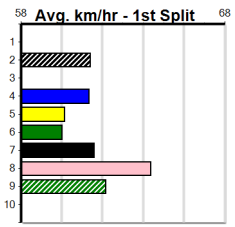

Ballarat

14 RACES TONIGHT

Distance: 390m, Race Type: Maiden, Total Prizemoney: $2,535
1st: $1,680, 2nd: $520, 3rd: $260, 4th: $75

1

6:16PM
(VIC time)

CANDLES (2) was far from disgraced when placed here on debut and she will be much better for the run. PEGASUS BALE (6) has been placed in two of three to date and he can settle on the speed. BONA VISTA (7) must be respected

Watchdog Tips: **2** **6** **7** **4** **Bet:** **Box Quinella 2,6,7 ($10 for 333.33%)**