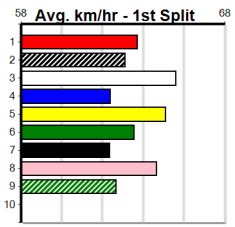

GRV DISTANCE RACING (0-4 WINS)

Distance: 660m, Race Type: Restricted Win, Total Prizemoney: \$3,940
1st: \$2,640, 2nd: \$815, 3rd: \$410, 4th: \$75

5

7:41PM

(VIC time)

CANYA VIVI (2) was handily placed at Shepparton last time and she will continue to get better with more racing. SILK (5) can be hard to follow at times but he is expected to fire first up from a lengthy spell. CHIRP THIRD (4) can run a cheeky race