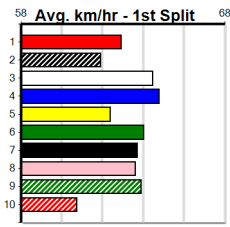

SPORTSBET FINAL

Distance: 390m, Race Type: Mixed 6/7 Final, Total Prizemoney: $3,360
1st: $2,250, 2nd: $690, 3rd: $345, 4th: $75

3

6:58PM (VIC time)

PAW UTILITY (4) has been stunning in his three wins to date and he is expected to light up the clock again. ONLY EASY (1) was never headed on debut and he is drawn to be prominent throughout. ZOOM BOOM (2) is showing some promise.

Watchdog Tips: 4 1 2 3 Bet: Trifecta 4/1,2,3/1,2,3,8 ($10 - 111.11%)

Table with 10 rows of race information. Each row includes horse number, name, trainer, odds, and a 'Winning Boxes' table. Race 1: ONLY EASY [7] - NICE AND EASY, $3.40. Race 2: ZOOM BOOM [6] - SUPER YES, $7.50. Race 3: DYNAMITE DOUG [6] - SILKY RIOT, $9.00. Race 4: PAW UTILITY (NSW)[5] - HELMA BALE, $3.40. Race 5: ZERO MONSTER [7] - FABRIOLA ZERO, $10.00. Race 6: PHARAOH'S GOLD [7] - BLACK ROBIN, $9.00. Race 7: PAW LEON (NSW)[5] - DYNA WINTER, $10.00. Race 8: PAW TABITHA (NSW)[6] - DYNA HARPA, $8.00. Race 9: WHITNEY GIRL [7] Res. - STRENGTH TO WYN, $6.50. Race 10: SOLAR SPECTRUM [6] Res. - IT'S A FRENZY, $10.00.