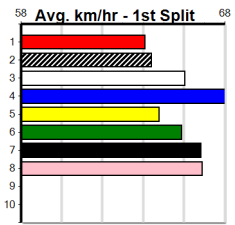

Distance: 390m, Race Type: Mixed 3/4, Total Prizemoney: $3,360
1st: $2,250, 2nd: $690, 3rd: $345, 4th: $75

9

9:02PM
(VIC time)

RIENDO (4) has a wonderful winning record and she is armed with electrifying early speed. GAS LANTERN (8) is never too far away in this company and she has a top record from this draw. OUR TITAN (7) is a serious up and comer.

Watchdog Tips: **4** **8** **7** **1** **Bet:** **Win 4**