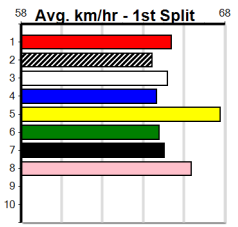

SJC CONCRETING

Distance: 390m, Race Type: Grade 5, Total Prizemoney: $2,925
1st: $1,950, 2nd: $600, 3rd: $300, 4th: $75

4

7:18PM
(VIC time)

SHARAPOVA STAR (1) lit up the clock at Shepparton two runs back and she is drawn to lead throughout again. MORAIN MILEY (6) is racing with confidence and she can come out running at times. ZIPPING OLAF (3) can charge to the line.

Watchdog Tips: **1** **6** **3** **8** **Bet:** **Trifecta 1/3,6,8/2,3,6,8 ($10 - 111.11%)**