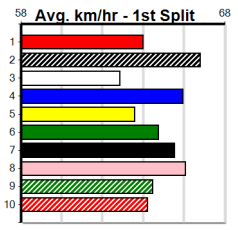

6 8:00PM (VIC time)

A1 SIGNAGE

Distance: 450m, Race Type: Grade 5, Total Prizemoney: $2,925 1st: $1,950, 2nd: $600, 3rd: $300, 4th: $75

NEED A PILOT (1) normally comes out running and he will be carving out time on the arm. SWIFT VODKA (2) has been placed in six of seven here and she can follow the red through early on. TRESPASSING (4) will be better for the run when resuming

Watchdog Tips: 1 2 4 7 Bet: Win 1

Main table containing race details for 9 races, including horse names, trainers, owners, and winning boxes. Races include: 1. NEED A PILOT [5], 2. SWIFT VODKA (NSW)[5], 3. PAW VERNON (NSW)[5], 4. TRESPASSING [5], 5. XENI BALE (NSW)[5], 6. SHOW CAUSE [5], 7. PARIS BALE (NSW)[5], 8. RICKY BOBBY RIOT [5], 9. LOYALTY CARD [5] Res. (scratched), 10. THANK YOU TOMMY [5] Res. (scratched).