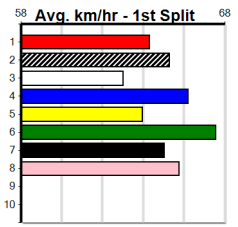

Ballarat

12
10:15PM
(VIC time)

TWO MORE RACES TO GO

Distance: 390m, Race Type: Mixed 4/5, Total Prizemoney: $3,360
1st: $2,250, 2nd: $690, 3rd: $345, 4th: $75

GAYLE BALE (1) is drawn to settle closer than normal and she will be very strong in the run home.
MAN OF COURAGE (8) is ideally drawn out wide and he is racing with great confidence, while
FRONT COVER (6) can come out running and will give a sight

Watchdog Tips: 1 8 6 3 Bet: Win 1

Main race listing table containing 10 race entries (1-10). Each entry includes horse name, trainer, owner, race details, odds, and winning boxes. Race 7 is marked as 'SCRATCHED'.