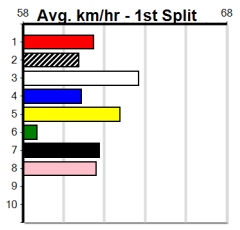

GAP ADOPTION DAY - SUNDAY AT THE M

Distance: 450m, Race Type: Maiden, Total Prizemoney: $2,535
1st: $1,680, 2nd: $520, 3rd: $260, 4th: $75

2
6:34PM
(VIC time)

PAW NITRO (2) has been placed in seven of 11 to date and he gets his chance to break through.
REIKO VENUS (7) has a solid record here to date and she can work into the mix in the middle stages. ROTHWELL PAUL (8) was solid on debut.

Watchdog Tips: **2** **7** **8** **4** **Bet:** **Win 2**