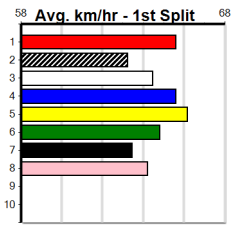

Ballarat

BALLARAT RACE 13

13 (E1)

Distance: 390m, Race Type: Grade 5, Total Prizemoney: \$2,925
1st: \$1,950, 2nd: \$600, 3rd: \$300, 4th: \$75

10:34PM

(VIC time)

COUNTY KILDARE (3) is a promising speedster and he owns a more than handy 22.29 PB here.
SWANKY CHIC (1) is racing with confidence and she is drawn to be prominent throughout. ZAP (2)
is a more than capable speedster.