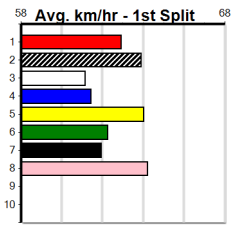

SOUTHERN SHEETMETAL

Distance: 450m, Race Type: Mixed 6/7, Total Prizemoney: $2,925
1st: $1,950, 2nd: $600, 3rd: $300, 4th: $75

Watchdog Tips:

5

1

2

8

Bet:

Win 5

Main table containing race details for 10 races, including horse names, trainers, owners, and winning boxes.