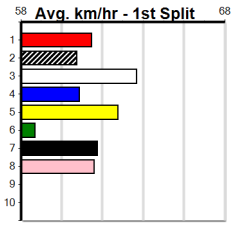

ENG WBL 2024-09-19

GAP ADOPTION DAY - SUNDAY AT THE M

Distance: 450m, Race Type: Maiden, Total Prizemoney: \$2,535
1st: \$1,680, 2nd: \$520, 3rd: \$260, 4th: \$75

2

6:34PM

(VIC time)

PAW NITRO (2) has been placed in seven of 11 to date and he gets his chance to break through.
REIKO VENUS (7) has a solid record here to date and she can work into the mix in the middle stages.
ROTHWELL PAUL (8) was solid on debut.