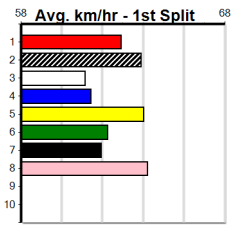

SOUTHERN SHEETMETAL

Distance: 450m, Race Type: Mixed 6/7, Total Prizemoney: $2,925
1st: $1,950, 2nd: $600, 3rd: $300, 4th: $75

Watchdog Tips:

5

1

2

6

Bet:

Win 5

Main race results table with columns for Form, Box, Weight, Dist, Track, Date, Time, BON, Margin, 1st/2nd (Time), PIR, Checked, Comment, W/R, Split 1, S/P, Grade, and Winning Boxes. Includes race details for ASTON TYPHOON, WHITNEY GIRL, BOMB NEAVE, CIRCLE ROUND, PURPLE SAPPHIRE, GO PIKACHU, PAW LILIBET, PAW JUDAS, and NO RESERVE.