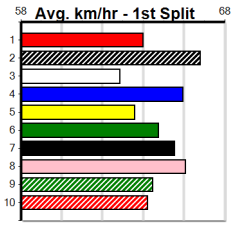

A1 SIGNAGE

Distance: 450m, Race Type: Grade 5, Total Prizemoney: $2,925
1st: $1,950, 2nd: $600, 3rd: $300, 4th: $75

6
8:00PM
(VIC time)

NEED A PILOT (1) normally comes out running and he will be carving out time on the arm. SWIFT VODKA (2) has been placed in six of seven here and she can follow the red through early on. TRESPASSING (4) will be better for the run when resuming

Watchdog Tips: **1** **2** **4** **7** **Bet:** **Win 1**