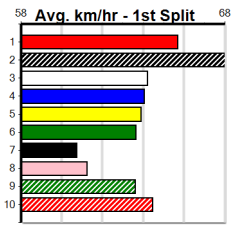

SPORTSBET SAME RACE MULTI

Distance: 390m, Race Type: Mixed 6/7, Total Prizemoney: $2,925
1st: $1,950, 2nd: $600, 3rd: $300, 4th: $75

11

9:51PM
(VIC time)

HOT SAKI (3) scorched around Geelong last time out and a similar run tonight will see him score again. ATON KING (1) is a nice prospect and he is drawn to get all the breaks, while SOLAR SPECTRUM (7) should apply some pressure in the middle stages.

Watchdog Tips: **3** **1** **7** **8** **Bet:** **Win 3**