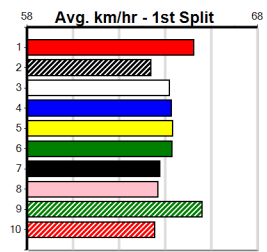

TOWN & COUNTRY LINE MARKING

Distance: 450m, Race Type: Grade 5, Total Prizemoney: $2,925
1st: $1,950, 2nd: $600, 3rd: $300, 4th: $75

OUR MATE BEAR (1) was simply dominant at Horsham last time out and she is drawn to lead throughout again. TRICKY DISCO (4) is racing with tremendous confidence and he will be in the firing line throughout. WEBLEC WRANGLER (2) has claims

Watchdog Tips: **1** **4** **2** **3** **Bet:** **Box Quinella 1,2,4 ($10 for 333.33%)**

OUR MATE BEAR [5] **Dominant last time, drawn to lead, go close** **$2.80**

BK Bitch Aug-22 Sire: FLYING RICCIARDO Dam: MISS MORRISSET
Owner(s): The Bears Lucky Seven (SYN), C Hutchison, A Kelly, T Hill, W Whitley
Winning Distances: < 300m (0) 300 - 399m (2) 400 - 499m (1) 500 - 599m (0) 600 - 699m (0) > 700m (0)
Winning Weights: 27.0(1) 27.4(1) 27.5(1)

Form	Box	Wgt	Dist	Track	Date	Time	BON	Margin	1st/2nd (Time)	PIR	Checked	Comment	WR	Split 1	S/P	Grade
5th	(4)	27.3	400	GEL	R10	27-Apr-24	23.24	22.35	6.50L BLACKPOOL RANGER	M/76	.	.	.	8.72	$7.60	X67
2nd	(3)	27.6	425	BEN	R9	03-May-24	24.55	23.69	1.5L PEGLEG PETE (24.46)	M/343	.	.	.	6.62	$12.60	7
3rd	(3)	28.1	400	GEL	R10	07-May-24	22.96	22.58	3.25L RUXTON SPICE (22.74)	M/33	.	VO	.	8.54	$5.50	X67
2nd	(2)	26.8	390	SHP	R9	12-Aug-24	22.37	22.05	1.5L BEGGIN' (22.27)	M/22	.	.	.	8.65	$8.80	X67
8th	(5)	27.4	390	SHP	R3	19-Aug-24	23.45	21.94	22.00L KRAKEN WHISKY (21.98)	M/88	.	.	.	8.91	$13.80	X67
1st	(3)	27.0	390	WBL	R1	29-Aug-24	22.26	22.08	1.5L CRACKERJACK MATT (22.36)	M/33	.	.	.	8.82	$4.60	7
3rd	(7)	27.3	400	WGL	R9	06-Sep-24	23.26	22.54	3.5L HIGH FINANCE (23.02)	M/33	.	.	.	8.68	$3.30	6G
1st	(1)	27.4	410	HOR	R9	10-Sep-24	23.26	22.93	4.00L CONROY PARK (23.52)	Q/11	.	.	.	10.41	$2.00	X67

Last 3 wins NOT included above

Form	Box	Wgt	Dist	Track	Date	Time	BON	Margin	1st/2nd (Time)	PIR	Checked	Comment	WR	Split 1	S/P	Grade
1st	(1)	27.5	390	WBL	R2	11-Apr-24	22.29	22.09	1.25L XOEL BALE (22.36)	Q/11	.	.	.	8.63	$2.00	M

Trainer: David Geall (Lara)

Box History

Box	1st	2nd	3rd	4th	5th	6th	7th	8th
1	2							
2		2	1					
3	1	1	1					
4						1		
5								1
6								
7			1					1
8								

Prize Best	$8020.00
Starts	FSH
Trk/Dts	12-3-3-3
APM	0-0-0-0
	5968