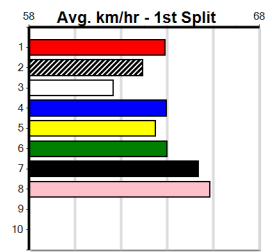

Ballarat
14 (E2)
10:54PM

(VIC time)

BALLARAT RACE 14

Distance: 390m, Race Type: Grade 5, Total Prizemoney: $2,925
1st: $1,950, 2nd: $600, 3rd: $300, 4th: $75

NIKITA BALE (1) owns a smart 22.20 PB here and she will find this easier than her most recent racing. WESTERN'S BEAR (4) has been handily placed in his past three and he can come out running. PHIL'S NO ANGEL (8) is nearing another win

Watchdog Tips: **1** **4** **8** **7** **Bet:** **Win 1**

1

NIKITA BALE (NSW)[5] **Better than form, drops in class, looks good** **$2.80**
BK Bitch Sep-21 Sire: DYNA VILLA Dam: FRAN BALE Trainer: Luke Harris (Devon Meadows)
Owner(s): T Kennedy-harris
Winning Distances: < 300m (0) 300 - 399m (3) 400 - 499m (5) 500 - 599m (1) 600 - 699m (0) > 700m (0)
Winning Weights: 26.2(1) 26.4(1) 26.7(1) 27.1(2) 27.2(3) 27.6(1)

4th	5th	6th	7th	8th	9th	10th	11th	12th	13th	14th	15th	16th	17th	18th	19th	20th
26.2	26.2	26.3	26.3	26.3	26.3	26.3	26.3	26.3	26.3	26.3	26.3	26.3	26.3	26.3	26.3	26.3

Last 3 wins NOT included above

1st	2nd	3rd	4th	5th	6th	7th	8th	9th	10th	11th	12th	13th	14th	15th	16th	17th	18th	19th	20th
27.2	27.1	27.0	26.9	26.8	26.7	26.6	26.5	26.4	26.3	26.2	26.1	26.0	25.9	25.8	25.7	25.6	25.5	25.4	25.3

Box History

Bx	1st	2nd	3rd	4th	5th	6th	7th	8th
1	1	1	1	3				
2	2	2	1	1		1		1
3	2			1			1	
4	1				1			
5	2	1	1	2				
6			1			2		
7	1		3	2	1	1		
8	1	1				1		

Prize Best Starts Trk/Dts APM
$22100.00
22.20(5)-8/1/24
38-9-5-6
2-1-0-0
8189

2

ROXY SMIRNOFF [5] **Solidly placed in his past three, place again** **$8.00**
WBE Dog Jan-19 Sire: FERNANDO BALE Dam: FANTASTIC ROXY Trainer: Donna Knight (Talbot)
Owner(s): D Knight
Winning Distances: < 300m (0) 300 - 399m (0) 400 - 499m (4) 500 - 599m (15) 600 - 699m (0) > 700m (0)
Winning Weights: 28.6(1) 28.9(1) 29.5(1) 29.6(2) 29.9(2) 30.0(1) 30.1(2) 30.3(1) 30.4(2) 30.6(1) 30.7(2) 30.8(1) 31.0(2)

7th	8th	9th	10th	11th	12th	13th	14th	15th	16th	17th	18th	19th	20th
31.6	31.4	31.4	31.4	31.4	31.4	31.4	31.4	31.4	31.4	31.4	31.4	31.4	31.4

Last 3 wins NOT included above

1st	2nd	3rd	4th	5th	6th	7th	8th	9th	10th	11th	12th	13th	14th	15th	16th	17th	18th	19th	20th
30.3	30.3	30.3	30.3	30.3	30.3	30.3	30.3	30.3	30.3	30.3	30.3	30.3	30.3	30.3	30.3	30.3	30.3	30.3	30.3

Box History

Bx	1st	2nd	3rd	4th	5th	6th	7th	8th
1	6	4	5	13	6	2	1	1
2	4	4	2	3	1	3	1	1
3	2	3	5	1	5	1		1
4	3	3	2	4	3	1	4	2
5	2			2	2	5	1	1
6	2		1	6	5	2	1	2
7			5	6	3	3	2	2
8	2	8	4	6	4	3	1	

Prize Best Starts Trk/Dts APM
$59660.00
22.61(2)-9/9/24
176-19-16-28
3-0-0-3
4225

3

PALTROW BALE (NSW)[5] **Down on confidence, needs to lead, tough ask** **$10.00**
WBK Bitch Oct-21 Sire: NEED MY MONEYNOW Dam: DYNA GERTIE Trainer: Luke Harris (Devon Meadows)
Owner(s): T Kennedy-harris
Winning Distances: < 300m (0) 300 - 399m (5) 400 - 499m (2) 500 - 599m (0) 600 - 699m (0) > 700m (0)
Winning Weights: 25.8(1) 25.9(1) 26.0(1) 26.1(1) 26.3(1) 26.4(1) 26.7(1)

2nd	3rd	4th	5th	6th	7th	8th	9th	10th	11th	12th	13th	14th	15th	16th	17th	18th	19th	20th
26.3	26.3	26.3	26.3	26.3	26.3	26.3	26.3	26.3	26.3	26.3	26.3	26.3	26.3	26.3	26.3	26.3	26.3	26.3

Last 3 wins NOT included above

1st	2nd	3rd	4th	5th	6th	7th	8th	9th	10th	11th	12th	13th	14th	15th	16th	17th	18th	19th	20th
25.8	25.8	25.8	25.8	25.8	25.8	25.8	25.8	25.8	25.8	25.8	25.8	25.8	25.8	25.8	25.8	25.8	25.8	25.8	25.8

Box History

Bx	1st	2nd	3rd	4th	5th	6th	7th	8th
1	2	1	1	1				
2	1							
3	1	2	1		1	3	1	
4			3					1
5	2					3	1	
6		2			2			
7	1	1	2	2	1	1	1	
8	1	1	1	1				

Prize Best Starts Trk/Dts APM
$20665.00
22.08(6)-8/5/24
41-7-7-8
11-1-2-2
7649