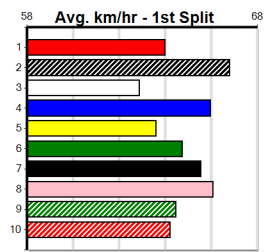

A1 SIGNAGE

Distance: 450m, Race Type: Grade 5, Total Prizemoney: $2,925
1st: $1,950, 2nd: $600, 3rd: $300, 4th: $75

NEED A PILOT (1) normally comes out running and he will be carving out time on the arm. SWIFT VODKA (2) has been placed in six of seven here and she can follow the red through early on. TRESPASSING (4) will be better for the run when resuming

Watchdog Tips:	1	2	4	7	Bet:	Win 1

Form Box	Wgt	Dist	Track	Date	Time	BON	Margin	1st/2nd (Time)	PIR	Checked	Comment	WR	Split 1	S/P	Grade

1

NEED A PILOT [5] Comes out running, carves out time, looks good **$2.80**

BE Dog Jan-22 Sire: TOMMY SHELBY Dam: FLORAL LACE Trainer: Robert Pallotta (Ripplebrook)

Owner(s): G Miltos
Winning Distances: < 300m (0) 300 - 399m (0) 400 - 499m (6) 500 - 599m (1) 600 - 699m (0) > 700m (0)
Winning Weights: 33.1(1) 33.2(1) 33.3(1) 33.4(1) 33.5(1) 33.9(1) 34.1(1)

6th (7)	34.0	425	BEN	R9	19-Jul-24	24.58	23.78	4.50L PLAY DIRTY/SUNNYSIDE JO	S/656	.	.	.	6.85	$7.30	5
2nd (2)	33.8	435	SLE	R7	28-Jul-24	25.00	24.46	0.75L RAPID HEART (24.95)	M/533	.	.	.	5.37	$2.30	5
1st (3)	33.5	435	SLE	R10	07-Aug-24	24.38	24.38	2.00L TRICKSTER'S HALO (24.51)	M/321	.	.	.	5.28	$8.50	5
5th (8)	33.3	400	GEL	R11	16-Aug-24	22.65	22.20	6.50L SERIAL STICKER (22.20)	M/55	.	SW	.	8.50	$9.60	X45
4th (7)	33.6	435	SLE	R7	21-Aug-24	24.78	24.64	1.25L NEED YOU NOW (24.70)	M/211	.	.	.	5.32	$4.90	X34
2nd (7)	33.4	450	BAL	R9	28-Aug-24	25.54	25.32	1.00L KRAKEN WHISKY (25.47)	Q/111	.	.	.	6.57	$6.90	5H
6th (5)	33.2	450	BAL	R5	04-Sep-24	25.86	25.40	5.50L DESTRUCTIVELY (25.49)	Q/335	.	.	.	6.60	$11.30	5F
2nd (7)	33.8	450	BAL	R6	11-Sep-24	25.49	25.18	4.50L TANNER BALE (25.18)	M/533	.	.	.	6.68	$2.60	5

Last 3 wins NOT included above

1st (1)	33.4	460	WGL	R5	14-May-24	25.97	25.86	2.25L RUBEN RHODE (26.13)	Q/111	.	.	.	6.48	$1.50	RW
1st (1)	33.9	400	WGL	R10	28-May-24	22.49	22.34	2.75L GREMLIN (22.68)	Q/11	.	.	.	8.25	$1.90	X45
1st (1)	34.1	400	WGL	R4	06-Jun-24	22.40	22.39	6.50L IRISH NIKKI (22.82)	Q/11	.	SW	.	8.29	$1.90	SH

Box History

Bx	1st	2nd	3rd	4th	5th	6th	7th	8th
1	4							
2	1	2						
3	1	3						1
4				2				
5	1			1		1		
6						2		1
7		4	3	1	2	1		
8					1	1		

Prize Best Starts Trk/Dts APM $23230.00 25.49(7)-11/9/24 33-7-9-3 4-0-3-0 11110