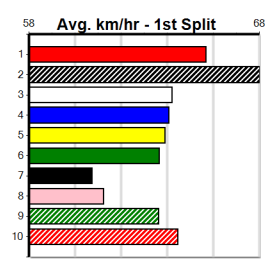

Ballarat
11
9:51PM
(VIC time)

SPORTSBET SAME RACE MULTI

Distance: 390m, Race Type: Mixed 6/7, Total Prizemoney: $2,925
1st: $1,950, 2nd: $600, 3rd: $300, 4th: $75

HOT SAKI (3) scorched around Geelong last time out and a similar run tonight will see him score again. **ATON KING (1)** is a nice prospect and he is drawn to get all the breaks, while **SOLAR SPECTRUM (7)** should apply some pressure in the middle stages.

Watchdog Tips: **3** **1** **7** **8** **Bet:** **Win 3**

Form Box	Wgt	Dist	Track	Date	Time	BON	Margin	1st/2nd (Time)	PIR	Checked	Comment	WR	Split 1	S/P	Grade									
1	ASTON KING [6]																							
	Showing promise, has the good draw, danger										$3.40													
	BK Dog			Jan-22				Sire: HARD STYLE RICO				Dam: ASTON ECLIPSE					Trainer: Aimee Drew (Dennington)							
	Owner(s): R Borda																							
	Winning Distances: < 300m (0) 300 - 399m (2) 400 - 499m (0) 500 - 599m (0) 600 - 699m (0) > 700m (0)																							
	Winning Weights: 32.4(1) 32.7(1)																							
	8th (6)		32.7		390 WBL		R1		11-Jul-24		23.76		21.94		19.00 ALL TALKER (22.47)		M/55		. . . .		9.21		$5.50 M	
	1st (1)		32.4		390 WBL		R1		18-Jul-24		22.21		22.07		11.00 BELAIR BETTY (22.96)		Q/11		. . . SW		8.64		$1.80 M	
8th (4)		32.4		450 WBL		R5		25-Jul-24		26.76		25.55		18.00 HOME TOWN (25.55)		S/657		. . . V7		6.94		$5.50 X67		
1st (8)		32.7		390 BAL		R12		23-Aug-24		22.19		22.19		4.25L GRACE'S ENTITY (22.48)		M/11		. . . SW		8.52		$4.00 7		
2nd (6)		32.9		390 BAL		R11		28-Aug-24		22.29		22.24		0.75L PAW VINCE (22.24)		M/11		. . . .		8.44		$2.30 RW		
3rd (8)		32.7		350 HVL		R6		08-Sep-24		19.35		18.95		3.25L STIFLER (19.13)		M/1		. . . .		6.57		$8.60 RWH		
8th (6)		32.9		350 HVL		R5		15-Sep-24		20.18		19.34		13.00 STIFLER (19.34)		M/5		. . . .		6.61		$26.30 RWF		
Last 3 wins NOT included above																								
Prize Best Starts		Trk/Dts		APM		$4530.00		22.19(8)-23/8/24		7-2-1-1		2-1-1-0		4194										
2	QUEEN KATE [7]																							
	Talented but can push up the track, risky										$12.00													
	BK Bitch			Aug-22				Sire: FLYING RICCIARDO				Dam: MISS MORRISSET					Trainer: David Geall (Lara)							
	Owner(s): P Moody																							
	Winning Distances: < 300m (0) 300 - 399m (0) 400 - 499m (1) 500 - 599m (0) 600 - 699m (0) > 700m (0)																							
	Winning Weights: 29.2(1)																							
	T (8)		29.0		390 WBL		R3		01-Aug-24		0.00		21.93		TECTONIC (22.47)		M/28		. . . V0		8.69		$2.10 7	
	4th (6)		29.4		400 GEL		R9		09-Aug-24		22.97		22.43		3.75L ZIPPING POITIER (22.72)		M/12		. . . W		8.32		$3.90 X67	
4th (4)		29.2		390 WBL		R9		15-Aug-24		22.89		21.75		6.50L ZIPPING POITIER (22.44)		M/12		. . . .		8.54		$6.00 X67		
4th (8)		29.3		400 WGL		R10		22-Aug-24		23.38		22.55		5.50L KETCHIKAN KID (23.00)		M/34		. . . .		8.36		$2.00 7		
2nd (4)		29.3		425 BEN		R9		28-Aug-24		24.36		24.19		2.50L COCONUT CARTER (24.19)		Q/111		. . . W		6.60		$3.00 T3-7		
4th (8)		29.6		350 HVL		R10		04-Sep-24		19.33		19.17		2.50L STIFLER (19.17)		M/1		. . . .		6.46		$13.90 X67		
2nd (8)		29.9		300 HVL		R2		08-Sep-24		17.03		16.31		1.25L ALL IN OLLIE (16.94)		Q/1		. . . .		3.98		$1.50 7		
4th (6)		29.7		350 HVL		R1		15-Sep-24		19.78		19.34		5.50L PAPA EASY (19.40)		Q/2		. . . .		6.52		$18.40 X67		
Last 3 wins NOT included above																								
1st (1)		29.2		400 GEL		R1		10-May-24		23.26		22.76		2.00L PAW OCTAVIA (23.40)		Q/11		. . . W		8.53		$1.30 M		
3	HOT SAKI [6]																							
	Lit up the clock last time out, hard to hold out										$2.80													
	BK Dog			May-22				Sire: FERNANDO BALE				Dam: MA'S PLUM JAM					Trainer: Marcus Lloyd (Anakie)							
	Owner(s): D Burnett																							
	Winning Distances: < 300m (0) 300 - 399m (0) 400 - 499m (2) 500 - 599m (0) 600 - 699m (0) > 700m (0)																							
	Winning Weights: 30.0(1) 30.9(1)																							
	5th (5)		29.8		460 GEL		R4		26-Jul-24		26.48		25.91		6.50L MARAIS BALE (26.03)		M/455		. . . .		6.86		$7.90 X67H	
	3rd (7)		29.9		400 GEL		R9		02-Aug-24		22.97		22.54		6.50L SHARAPOVA STAR (22.54)		M/44		. . . .		8.61		$4.60 7