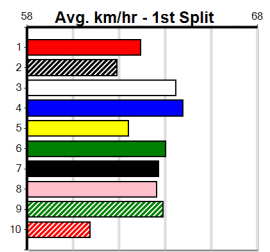

SPORTSBET FINAL

Distance: 390m, Race Type: Mixed 6/7 Final, Total Prizemoney: $3,360
1st: $2,250, 2nd: $690, 3rd: $345, 4th: $75

PAW UTILITY (4) has been stunning in his three wins to date and he is expected to light up the clock again. ONLY EASY (1) was never headed on debut and he is drawn to be prominent throughout. ZOOM BOOM (2) is showing some promise.

Watchdog Tips: **4** **1** **2** **3** **Bet:** Trifecta 4/1,2,3/1,2,3,8 ($10 - 111.11%)

1

ONLY EASY [7] **Never headed on debut, gun draw, danger** **$3.40**

BD Dog Jan-23 Sire: FERAL FRANKY Dam: NICE AND EASY Trainer: Jason Portelli (Keilor Park)

Owner(s): J Portelli

Winning Distances: < 300m (0) 300 - 399m (1) 400 - 499m (0) 500 - 599m (0) 600 - 699m (0) > 700m (0)

Winning Weights: 30.7(1)

1st	2nd	3rd	4th	5th	6th	7th	8th					
30.7	30.7	390	BAL	R2	28-Aug-24	22.32	22.24	1.75L PAW NITRO (22.43)	Q/11	SW	8.45	$1.80 M
30.8	30.8	390	BAL	R10	11-Sep-24	22.65	22.05	2.25L PAW LEON (22.49)	M/46		8.49	$3.50 X67H

Last 3 wins NOT included above

Box History

Bx	1st	2nd	3rd	4th	5th	6th	7th	8th
1								
2								
3	1							
4								
5								
6								
7								
8								

Prize Best	$1980.00
Starts	22.32(3)-28/8/24
Trk/Dts	2-1-0-1
APM	1980

2

ZOOM BOOM [6] **Still learning, nice turn of foot, major player** **$7.50**

BK Dog Feb-22 Sire: SHIMA SHINE Dam: SUPER YESY Trainer: Kathleen Boyle (Lethbridge)

Owner(s): K Boyle

Winning Distances: < 300m (0) 300 - 399m (2) 400 - 499m (0) 500 - 599m (0) 600 - 699m (0) > 700m (0)

Winning Weights: 34.2(1) 34.8(1)

1st	2nd	3rd	4th	5th	6th	7th	8th					
34.2	34.2	390	BAL	R2	24-Apr-24	22.65	22.02	1.25L RIVIA AKIRA (22.73)	Q/11		8.49	$4.40 MH
34.5	34.5	390	BAL	R1	02-May-24	22.62	21.93	6.00L FORBES SUPREME (22.20)	M/22		8.47	$20.10 MF
34.5	34.5	390	BAL	R3	30-Jun-24	23.12	22.21	8.00L CIRCLE THE STORM (22.57)	M/33		8.72	$2.40 T3-7
34.8	34.8	390	BAL	R9	06-Sep-24	22.42	22.42	4.50L GROOVIN' (22.73)	Q/11		8.41	$2.30 7
35.0	35.0	390	BAL	R9	11-Sep-24	22.75	22.05	11.00 PAW UTILITY (22.05)	M/44		8.66	$11.20 X67H

Last 3 wins NOT included above

Box History

Bx	1st	2nd	3rd	4th	5th	6th	7th	8th
1	1							
2				1				
3								
4	1							
5								
6					1			
7						1		
8								

Prize Best	$2830.00
Starts	22.42(1)-6/9/24
Trk/Dts	5-2-0-0
APM	1777

3

DYNAMITE DOUG [6] **Far from disgraced here last time, respect** **$9.00**

BK Dog Nov-22 Sire: ASTON RUPEE Dam: SILKY RIOT Trainer: Paul Galea (Melton West)

Owner(s): F Spiteri

Winning Distances: < 300m (0) 300 - 399m (0) 400 - 499m (2) 500 - 599m (0) 600 - 699m (0) > 700m (0)

Winning Weights: 32.6(2)

1st	2nd	3rd	4th	5th	6th	7th	8th					
32.6	32.6	425	BEN	R4	12-Jul-24	24.38	23.86	2.25L ARCHER SWEET (24.53)	Q/111		6.75	$3.50 MH
32.6	32.6	425	BEN	R2	19-Jul-24	24.19	23.78	0.50L NACHO PROBLEM (24.22)	M/111	SW	6.64	$3.00 MF
33.6	33.6	450	SHP	R5	12-Aug-24	25.86	25.11	2.00L PAW JUDAS (25.73)	M/322		6.74	$2.80 X67H
33.2	33.2	450	SHP	R7	19-Aug-24	25.49	24.90	2.50L PAW REX (25.32)	M/322		6.66	$9.10 X67F
33.3	33.3	525	MEA	R3	24-Aug-24	30.81	29.71	9.00L HONEY ZEN (30.21)	S/6777		5.28	$8.70 6G
33.0	33.0	515	SAN	R2	29-Aug-24	30.39	29.13	12.00 GO MICKY (29.55)	Q/1225		5.14	$12.20 6G
32.6	32.6	390	BAL	R9	11-Sep-24	22.52	22.05	7.00L PAW UTILITY (22.05)	Q/22		8.52	$3.60 X67H

Last 3 wins NOT included above

Box History

Bx	1st	2nd	3rd	4th	5th	6th	7th	8th
1		1						
2						1		
3		1						
4	1						1	
5								
6								
7								
8	1							

Prize Best	$14770.00
Starts	22.52(1)-11/9/24
Trk/Dts	7-2-2-1
APM	10538