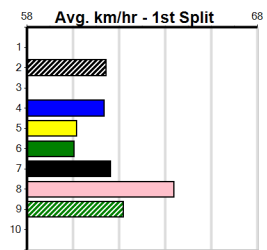

14 RACES TONIGHT

Distance: 390m, Race Type: Maiden, Total Prizemoney: $2,535
1st: $1,680, 2nd: $520, 3rd: $260, 4th: $75

CANDLES (2) was far from disgraced when placed here on debut and she will be much better for the run. PEGASUS BALE (6) has been placed in two of three to date and he can settle on the speed. BONA VISTA (7) must be respected

Watchdog Tips: **2** **6** **7** **4** **Bet:** Box Quinella 2,6,7 ($10 for 333.33%)

Form Box	Wgt	Dist	Track	Date	Time	BON	Margin	1st/2nd (Time)	PIR	Checked	Comment	WR	Split 1	S/P	Grade	
1	DARRA MIGHT [M] Member of a handy litter, watch betting moves $6.00															
	F	Dog	Dec-21	Sire: AZKABAN	Dam: DARRA DAWNNE	Trainer: Jenny Weber (Darraweit Guim)										
	Owner(s): A George															
	Winning Distances: < 300m (0) 300 - 399m (0) 400 - 499m (0) 500 - 599m (0) 600 - 699m (0) > 700m (0)															
	Winning Weights:															
	Box History															
	Last 3 wins NOT included above															
	Prize Best Starts Trk/Dts APM															
	Box Quinella 2,6,7 ($10 for 333.33%)															
	Avg. km/hr - 1st Split															
2	CANDLES [M] Impressive on debut, good muster, go close $3.40															
	WBK	Bitch	Dec-22	Sire: KOBLENZ	Dam: BLACK ROBIN	Trainer: Paul Galea (Melton West)										
	Owner(s): BEST BET (SYN), P Galea, F Spiteri															
	Winning Distances: < 300m (0) 300 - 399m (0) 400 - 499m (0) 500 - 599m (0) 600 - 699m (0) > 700m (0)															
	Winning Weights:															
	Box History															
	Last 3 wins NOT included above															
	Prize Best Starts Trk/Dts APM															
	Box Quinella 2,6,7 ($10 for 333.33%)															
	Avg. km/hr - 1st Split															
3	SUFFOLK PARK (NSW)[M] Yet to make an impact, needs more time, tested $21.00															
	BK	Dog	Apr-22	Sire: MY BRO FABIO	Dam: SALDANA	Trainer: Donna Knight (Talbot)										
	Owner(s): D Knight															
	Winning Distances: < 300m (0) 300 - 399m (0) 400 - 499m (0) 500 - 599m (0) 600 - 699m (0) > 700m (0)															
	Winning Weights:															
	Box History															
	Last 3 wins NOT included above															
	Prize Best Starts Trk/Dts APM															
	Box Quinella 2,6,7 ($10 for 333.33%)															
	Avg. km/hr - 1st Split															
4	MINI SNOOZE [M] Handy effort when placed on debut, keep safe $8.00															
	BE	Bitch	Dec-22	Sire: FERNANDO BLUEY	Dam: MIDNIGHT SNOOZE	Trainer: Matthew Nash (Little River)										
	Owner(s): J Loverso															
	Winning Distances: < 300m (0) 300 - 399m (0) 400 - 499m (0) 500 - 599m (0) 600 - 699m (0) > 700m (0)															
	Winning Weights:															
	Box History															
	Last 3 wins NOT included above															
	Prize Best Starts Trk/Dts APM															
	Box Quinella 2,6,7 ($10 for 333.33%)															
	Avg. km/hr - 1st Split															
5	MORAINE QUINN [M] Has talent but may get too far back early, place $9.00															
	WBK	Bitch	Jan-23	Sire: HOOKED ON SCOTCH	Dam: MORAINE IZZY	Trainer: Briana Robertson-leech (Smeaton)										
	Owner(s): MORAINE (SYN), G Judd, S Judd															
	Winning Distances: < 300m (0) 300 - 399m (0) 400 - 499m (0) 500 - 599m (0) 600 - 699m (0) > 700m (0)															
	Winning Weights:															
	Box History															
	Last 3 wins NOT included above															
	Prize Best Starts Trk/Dts APM															
	Box Quinella 2,6,7 ($10 for 333.33%)															
	Avg. km/hr - 1st Split