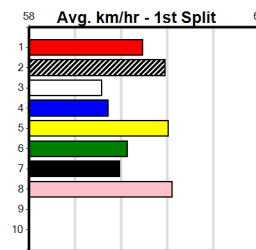

Ballarat
10
9:27PM
(VIC time)

SOUTHERN SHEETMETAL

Distance: 450m, Race Type: Mixed 6/7, Total Prizemoney: $2,925
1st: $1,950, 2nd: $600, 3rd: $300, 4th: $75

PURPLE SAPPHIRE (5) caught the eye when placed here last time and she can go one better this time around. ASTON TYPHOON (1) was impressive last time out and he is drawn to be prominent throughout. WHITNEY GIRL (2) will be charging to the line.

Watchdog Tips: **5** **1** **2** **6** **Bet:** **Win 5**

1

ASTON TYPHOON (NSW)[7] **Placed in three of four here, well drawn, danger** **$3.60**
BD Dog Feb-22 Sire: BEAST UNLEASHED Dam: FANTASTIC SKYE Trainer: Craig Treherne (Lara)
Owner(s): R Borda
Winning Distances: < 300m (0) 300 - 399m (0) 400 - 499m (1) 500 - 599m (0) 600 - 699m (0) > 700m (0)
Winning Weights: 29.1(1)

2nd	3rd	4th	5th	6th	7th	8th	9th	10th	11th	12th	13th	14th	15th	16th	17th	18th	19th	20th
29.4	29.3	29.1	29.5	29.5	29.4	29.4	29.6	29.4	29.4	29.4	29.4	29.4	29.4	29.4	29.4	29.4	29.4	29.4

Box History

Bx	1st	2nd	3rd	4th	5th	6th	7th	8th
1								
2	1	1	1	1				
3		2						2
4								1
5					1			
6		1		1				
7								
8		1						

Prize Best Starts Trk/Dts APM

2

WHITNEY GIRL [7] **Powerful type, gets the gun run, can threaten** **$4.80**
BD Bitch Nov-22 Sire: KNOCKA NORRIS Dam: STRENGTH TO WYN Trainer: Daniel Gibbons (Avalon)
Owner(s): B Keel
Winning Distances: < 300m (0) 300 - 399m (0) 400 - 499m (1) 500 - 599m (0) 600 - 699m (0) > 700m (0)
Winning Weights: 28.0(1)

3rd	4th	5th	6th	7th	8th	9th	10th	11th	12th	13th	14th	15th	16th	17th	18th	19th	20th
27.9	28.0	27.9	27.6	27.9	27.6	27.9	27.6	27.9	27.6	27.9	27.6	27.9	27.6	27.9	27.6	27.9	27.6

Box History

Bx	1st	2nd	3rd	4th	5th	6th	7th	8th
1								
2			1					
3	1							
4								
5								
6								
7					1			
8			1					

Prize Best Starts Trk/Dts APM

3

BOMB NEAVE [6] **Just not racing well enough, needs a mix up** **$10.00**
BE Bitch Mar-22 Sire: SHIMA SHINE Dam: JD BOMBSHELL Trainer: Rachael Cassar (Rockbank)
Owner(s): R Cassar
Winning Distances: < 300m (0) 300 - 399m (0) 400 - 499m (1) 500 - 599m (1) 600 - 699m (0) > 700m (0)
Winning Weights: 27.9(1) 28.8(1)

1st	2nd	3rd	4th	5th	6th	7th	8th	9th	10th	11th	12th	13th	14th	15th	16th	17th	18th	19th	20th
28.8	28.9	28.9	28.9	28.9	28.9	28.9	28.9	28.9	28.9	28.9	28.9	28.9	28.9	28.9	28.9	28.9	28.9	28.9	28.9

Box History

Bx	1st	2nd	3rd	4th	5th	6th	7th	8th
1								
2	2		1	1	1			
3			1	4	1			
4		2			2			
5			3		3			
6					1	1	2	2
7			1	2	2	1		
8		1		4	1	1		

Prize Best Starts Trk/Dts APM

4

CIRCLE ROUND [6] **Needs to lead, too much pace in this event** **$12.00**
WDKBD Bitch Jan-22 Sire: WOW Dam: GAMMA BALE Trainer: Clinton Keith (Ocean Grove)
Owner(s): K Muscat
Winning Distances: < 300m (0) 300 - 399m (0) 400 - 499m (2) 500 - 599m (0) 600 - 699m (0) > 700m (0)
Winning Weights: 27.4(1) 28.1(1)

2nd	3rd	4th	5th	6th	7th	8th	9th	10th	11th	12th	13th	14th	15th	16th	17th	18th	19th	20th
26.2	26.4	26.2	26.2	26.2	26.2	26.2	26.2	26.2	26.2	26.2	26.2	26.2	26.2	26.2	26.2	26.2	26.2	26.2

Box History

Bx	1st	2nd	3rd	4th	5th	6th	7th	8th
1	1							
2								1
3								
4		2			1			
5								
6								1
7								1
8	1		1					

Prize Best Starts Trk/Dts APM

5

PURPLE SAPPHIRE [6] **Handy efforts in her past two, hard to hold out** **$4.00**
BK Bitch Jan-22 Sire: SHIMA SHINE Dam: ABSOLUTE RUBY Trainer: Kathleen Boyle (Lethbridge)
Owner(s): K Boyle
Winning Distances: < 300m (0) 300 - 399m (0) 400 - 499m (2) 500 - 599m (0) 600 - 699m (0) > 700m (0)
Winning Weights: 27.2(1) 27.6(1)

1st	2nd	3rd	4th	5th	6th	7th	8th	9th	10th	11th	12th	13th	14th	15th	16th	17th	18th	19th	20th
27.6	27.3	26.9	26.6	26.4	26.4	26.4	26.4	26.4	26.4	26.4	26.4	26.4	26.4	26.4	26.4	26.4	26.4	26.4	26.4

Box History

Bx	1st	2nd	3rd	4th	5th	6th	7th	8th
1	2							
2				1		1		
3								1
4								
5		2	1					
6			1					
7				1				
8								1

Prize Best Starts Trk/Dts APM