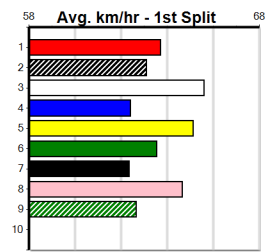

GRV DISTANCE RACING (0-4 WINS)

Distance: 660m, Race Type: Restricted Win, Total Prizemoney: $3,940
1st: $2,640, 2nd: $815, 3rd: $410, 4th: $75

CANYA VIVI (2) was handily placed at Shepparton last time and she will continue to get better with more racing. SILK (5) can be hard to follow at times but he is expected to fire first up from a lengthy spell. CHIRP THIRD (4) can run a cheeky race

Watchdog Tips: 2 5 4 1 **Bet:** Box Quinella 2,4,5 ($10 for 333.33%)

1 PAW HELION (NSW)[6] **Better than form, has the good draw, respect** **$6.00**
BK Dog Jul-22 Sire: ALLEN DEED Dam: FANTA BALE Trainer: Mark Delbridge (Balliang)
Winning Distances: < 300m (0) 300 - 399m (0) 400 - 499m (0) 500 - 599m (2) 600 - 699m (0) > 700m (0)
Winning Weights: 33.4(1) 33.5(1)
2nd (1) 33.3 600 MEA R4 03-Aug-24 34.95 34.28 2.00L LIVEABLE (34.82) S/4432 . . . 9.30 $9.30 X67
1st (4) 33.4 525 MEP R10 07-Aug-24 30.37 29.93 1.00L STAPLETON (30.43) S/6432 . . . 5.36 $2.70 X67H
3rd (7) 33.4 525 MEA R4 17-Aug-24 30.42 29.80 0.75L NEEDFUL (30.37) M/6553 . . . 5.26 $19.40 X67F
4th (1) 33.4 515 SAN R2 22-Aug-24 29.94 29.31 8.00L PAW LOU LOU (29.39) M/5465 . . . 5.28 $5.60 6G
6th (7) 33.2 595 SAN R3 29-Aug-24 35.03 34.03 8.50L PAW BODHI (34.45) S/5566 . . . 9.55 $8.60 X67
4th (3) 33.3 595 SAP R5 02-Sep-24 34.90 34.61 4.25L FIVE CROWNS (34.61) M/4544 . . . 9.53 $5.90 RWH
5th (5) 33.5 650 SHP R5 09-Sep-24 37.92 37.49 6.50L JAMARRA (37.49) S/8885 . . . 17.79 $7.10 RW
5th (7) 33.7 595 SAN R7 12-Sep-24 34.81 33.97 7.00L PAW YASMIN (34.35) S/6665 . . . 9.50 $28.80 RWF
Last 3 wins NOT included above
1st (8) 33.5 595 SAP R2 22-Jul-24 34.79 34.51 1.5L MISTY BLUE (34.89) S/3311 . . . 9.58 $4.30 RW

Box History

Bx	1st	2nd	3rd	4th	5th	6th	7th	8th
1		1	1	1				1
2			2	1				
3		1	1	1				
4	1		1					
5		1			1			
6								
7			2		1	1		
8	1		1	1				

Prize	$11525.00
Best Starts	FSTD
Trk/Dts	21-2-3-8
APM	0-0-0-0
	8705

2 CANYA VIVI (NSW)[7] **Continues to impress, gets the gun run, yes** **$2.80**
BK Bitch Oct-22 Sire: SHIMA SHINE Dam: JOYFUL Trainer: Matthew Lanigan (Rowsley)
Winning Distances: < 300m (0) 300 - 399m (0) 400 - 499m (0) 500 - 599m (1) 600 - 699m (0) > 700m (0)
Winning Weights: 26.0(1)
F (3) 26.2 400 GEL R2 12-Jul-24 0.00 22.51 . MAGGIE PARKER (23.48) Q/78 . . . VO . 8.83 $5.00 M
1st (7) 26.0 515 SAP R1 22-Jul-24 30.68 29.48 6.00L FORTY FOUR SONS (31.07) Q/2251 . . . 5.18 $9.90 M
3rd (5) 26.2 515 SAP R10 29-Jul-24 30.79 29.46 10.00 PAW DIMETRA (30.11) M/6653 . . . 5.34 $5.80 7
3rd (8) 27.0 450 BAL R6 23-Aug-24 26.17 25.41 6.00L MITZI ROCKS (25.79) M/756 . . . 6.91 $9.40 7
6th (8) 27.0 525 MEP R5 28-Aug-24 30.84 29.95 8.00L LEROY'S GIRL (30.30) M/3777 . . . 5.24 $13.60 X67
2nd (1) 27.0 485 HOR R7 03-Sep-24 27.66 27.28 3.25L KURRACA KID (27.45) M/333 . . . 6.71 $3.20 X67
2nd (4) 27.1 650 SHP R5 09-Sep-24 37.72 37.49 3.5L JAMARRA (37.49) Q/1112 . . . 17.33 $15.80 RW
Last 3 wins NOT included above

Box History

Bx	1st	2nd	3rd	4th	5th	6th	7th	8th
1		1						
2								
3								
4	1							
5			1					
6								
7	1							
8			1			1		

Prize	$4467.50
Best Starts	FSTD
Trk/Dts	7-1-2-2
APM	0-0-0-0
	3935