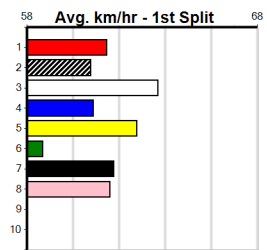

GAP ADOPTION DAY - SUNDAY AT THE

Distance: 450m, Race Type: Maiden, Total Prizemoney: $2,535
1st: $1,680, 2nd: $520, 3rd: $260, 4th: $75

PAW NITRO (2) has been placed in seven of 11 to date and he gets his chance to break through.
REIKO VENUS (7) has a solid record here to date and she can work into the mix in the middle stages. ROTHWELL PAUL (8) was solid on debut.

Watchdog Tips: 2 7 8 4 **Bet:** Win 2

	Form Box	Wgt	Dist	Track	Date	Time	BON	Margin	1st/2nd (Time)	PIR	Checked	Comment	W/R	Split 1	S/P	Grade	
1	URANA RAPID [M] $14.00																
	Resuming, may need the run, prefer others																
	Trainer: Colin Baker (Lara)																
	Owner(s): C Baker																
	Sire: ASTON DUKE Dam: SOFT SAND																
	Winning Distances: < 300m (0) 300 - 399m (0) 400 - 499m (0) 500 - 599m (0) 600 - 699m (0) > 700m (0)																
	Winning Weights:																
	5th (4) 29.3 300 HVL R1 17-Oct-23 17.71 16.80 11.00 STEFKA (17.01) S/7 4.22 $18.60 M																
	5th (2) 30.2 300 HVL R5 17-Jan-24 17.71 16.63 9.00L DUSK TILL DAWN (17.09) M/6 4.11 $16.10 M																
	6th (8) 29.9 300 HVL R1 02-Feb-24 17.46 16.90 3.5L SON OF DUKE (17.23) M/6 4.14 $22.40 T3-M																
2	PAW NITRO (NSW)[M] $2.80																
	Placed in seven of 11, good muster, go close																
	Trainer: Mark Delbridge (Balliang)																
	Owner(s): B Wheeler																
	Sire: BERNARDO Dam: DYNA GARNER																
	Winning Distances: < 300m (0) 300 - 399m (0) 400 - 499m (0) 500 - 599m (0) 600 - 699m (0) > 700m (0)																
	Winning Weights:																
	3rd (7) 27.6 435 SLE R1 11-Aug-24 25.08 24.42 8.00L BOURNE LICKETY (24.54) M/554 5.46 $3.60 M																
	3rd (2) 27.7 450 BAL R2 14-Aug-24 25.72 25.35 4.50L SIZZLE JACK (25.41) M/333 6.70 $11.20 M																
	4th (8) 28.0 390 BAL R2 21-Aug-24 22.85 22.10 4.50L HIGHWAY HOOLIGAN (22.55) S/66 9.04 $1.30 M																
3	LITERALLY [M] $21.00																
	Had plenty of chances, prefer to watch																
	Trainer: Colin Baker (Lara)																
	Owner(s): colmarskano (SYN), C Baker, M Abela, K Abela																
	Sire: DELIVER Dam: URANA VEE EIGHT																
	Winning Distances: < 300m (0) 300 - 399m (0) 400 - 499m (0) 500 - 599m (0) 600 - 699m (0) > 700m (0)																
	Winning Weights:																
	3rd (2) 26.4 350 HVL R2 14-Jul-24 20.00 19.35 6.00L MAJOR FRANKY (19.61) M/5 6.81 $46.60 M																
	3rd (4) 26.2 350 HVL R2 18-Jul-24 20.00 19.56 0.75L PATH TO NIRVANA (19.95) M/5 6.79 $15.80 T3-M																
	5th (8) 27.2 400 WGL R1 25-Jul-24 23.67 23.01 7.00L OUR VISION (23.18) S/77 8.74 $9.60 T3-M																
4	PAW SAMUEL (NSW)[M] $6.00																
	No luck on debut, better for the run, respect																
	Trainer: Samantha Grenfell (Anakie)																
	Owner(s): B Wheeler																
	Sire: BERNARDO Dam: FAITHY BALE																
	Winning Distances: < 300m (0) 300 - 399m (0) 400 - 499m (0) 500 - 599m (0) 600 - 699m (0) > 700m (0)																
	Winning Weights:																
	6th (3) 30.0 525 MEP R3 11-Sep-24 31.43 30.15 9.50L FLEETWOOD KAZAK (30.77) M/6555 5.41 $4.90 MH																
	Last 3 wins NOT included above																
	Prize Best $0.00 FSH																
Starts 1-0-0-0																	
Trk/Dts 0-0-0-0																	
APM 0																	
5	NO DANGER RANGER (NSW) $5.00																
	No luck in both runs, can atone, place hope																
	Trainer: Colin Bermingham (Mount Mercer)																
	Owner(s): L Desmond																
	Sire: MY BRO FABIO Dam: SALDANA																
	Winning Distances: < 300m (0) 300 - 399m (0) 400 - 499m (0) 500 - 599m (0) 600 - 699m (0) > 700m (0)																
	Winning Weights:																
	7th (6) 32.8 390 WBL R2 05-Sep-24 23.34 22.00 16.00 GO ME GO (22.27) M/77 9.10 $8.70 M																
	5th (4) 33.3 450 BAL R4 11-Sep-24 26.02 25.18 6.50L PAW VORTEX (25.57) M/354 6.73 $30.10 M