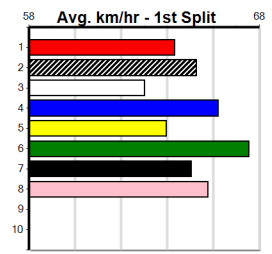

Ballarat
12
10:15PM
(VIC time)

TWO MORE RACES TO GO

Distance: 390m, Race Type: Mixed 4/5, Total Prizemoney: $3,360
1st: $2,250, 2nd: $690, 3rd: $345, 4th: $75

GAYLE BALE (1) is drawn to settle closer than normal and she will be very strong in the run home.
MAN OF COURAGE (8) is ideally drawn out wide and he is racing with great confidence, while
FRONT COVER (6) can come out running and will give a sight

Watchdog Tips: **1** **8** **6** **3** **Bet:** **Win 1**

1

GAYLE BALE (NSW)[4] **Scrapes the paint, strong in the run home, yes** **$3.60**
BK Bitch Nov-21 Sire: DYNA VILLA Dam: HADEEL BALE Trainer: Mark Delbridge (Balliang)

Owner(s): B Wheeler
Winning Distances: < 300m (0) 300 - 399m (4) 400 - 499m (10) 500 - 599m (0) 600 - 699m (0) > 700m (0)
Winning Weights: 27.9(2) 28.0(2) 28.1(2) 28.2(2) 28.3(1) 28.4(2) 28.5(1) 28.6(1) 28.7(1)

Box	1st	2nd	3rd	4th	5th	6th	7th	8th
1	1	1	3					1
2	2			1				
3			1	2	1			1
4	2	2	1					1
5			1	1				
6	4	1	2			3	1	
7	3				1	2	1	
8	3	1	2		2			

Prize Best Starts Trk/Dts APM: $34277.50, 22.45(6)-13/12/23, 47-14-5-10, 3-1-0-1, 14464

2

DR. FALKOR [5] **Powerful type but prefer out wide, next time** **$10.00**
BEF Dog Apr-20 Sire: BERNARDO Dam: DR. DAWN Trainer: Robert Tartaglia (Newcomb)

Owner(s): DOCTORS KENNELS (SYN), J McMahon, J Gill
Winning Distances: < 300m (0) 300 - 399m (4) 400 - 499m (14) 500 - 599m (3) 600 - 699m (0) > 700m (0)
Winning Weights: 37.0(1) 37.1(1) 37.2(1) 37.7(1) 37.8(1) 37.9(1) 38.3(7) 38.4(1) 38.5(2) 38.8(3) 38.9(1) 39.0(1)

Box	1st	2nd	3rd	4th	5th	6th	7th	8th
1	3	2	2	2	1	1		4
2	3	2	2		1	1		
3	3	2	2	3				1
4			2	2	1	1		
5					3			
6	5	2	2	1			1	1
7	3	2	2	1	1	1		1
8	4	4						1

Prize Best Starts Trk/Dts APM: $89350.00, 22.19(8)-26/6/24, 76-21-12-12, 2-0-1-1, 16384

3

LEGGETT BALE (NSW)[4] **Impressive effort last time, keep safe again** **$4.80**
BE Dog Mar-22 Sire: DROOPY SYDNEY Dam: DYNA UNI Trainer: Samantha Grenfell (Anakie)

Owner(s): B Wheeler
Winning Distances: < 300m (0) 300 - 399m (1) 400 - 499m (4) 500 - 599m (0) 600 - 699m (0) > 700m (0)
Winning Weights: 29.0(1) 29.5(1) 31.0(1) 31.1(2)

Box	1st	2nd	3rd	4th	5th	6th	7th	8th
1	2	1	1		1			
2	2	1	2	1				
3	1	1	1					1
4		2						
5					2			
6		1		1	1			
7				2				1 1
8			1	1				

Prize Best Starts Trk/Dts APM: $13125.00, 22.15(1)-4/9/24, 26-5-5-4, 3-1-0-1, 7509

4

MOONLIGHT GRAND [5] **Lack of early speed is a worry, may find bother** **$16.00**
BK Bitch Aug-22 Sire: FLYING RICCIARDO Dam: MOSSY GIRL Trainer: Garry George (Beulah)

Owner(s): R Gore
Winning Distances: < 300m (0) 300 - 399m (1) 400 - 499m (4) 500 - 599m (0) 600 - 699m (0) > 700m (0)
Winning Weights: 27.8(2) 27.9(1) 28.0(2)

Box	1st	2nd	3rd	4th	5th	6th	7th	8th
1	1	1						
2	1	1						
3	1	1					1	
4								
5					1	1		
6	1		1			1	1	
7			1					
8	2							

Prize Best Starts Trk/Dts APM: $11345.00, 22.52(2)-21/8/24, 16-5-3-2, 1-0-1-0, 8237

5

NO RIGHT TURNS (QLD)[5] **Front runner, too much heat outside, next time** **$12.00**
BK Dog Mar-22 Sire: FERNANDO BALE Dam: HOW NOT TOO Trainer: Paul Mathieson (Myrniong)

Owner(s): T Kingcott
Winning Distances: < 300m (0) 300 - 399m (4) 400 - 499m (1) 500 - 599m (0) 600 - 699m (0) > 700m (0)
Winning Weights: 29.8(1) 29.9(2) 30.1(1) 30.8(1)

Box	1st	2nd	3rd	4th	5th	6th	7th	8th
1	1			2	1			
2	1							1
3	2							
4			1		2			
5		1	1	1				
6		2				1		
7	1	1	1		1	1		
8	1	1	1					

Prize Best Starts Trk/Dts APM: $13740.00, 22.04(3)-6/5/24, 25-5-6-4, 10-3-1-1, 6986