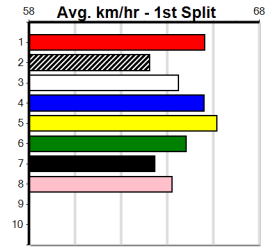

Ballarat
13 (E1)
10:34PM

(VIC time)

BALLARAT RACE 13

Distance: 390m, Race Type: Grade 5, Total Prizemoney: $2,925
1st: $1,950, 2nd: $600, 3rd: $300, 4th: $75

COUNTY KILDARE (3) is a promising speedster and he owns a more than handy 22.29 PB here.
SWANKY CHIC (1) is racing with confidence and she is drawn to be prominent throughout. ZAP (2) is a more than capable speedster.

Watchdog Tips: **3** **1** **2** **8** **Bet:** **Win 3**

1

Form Box	Wgt	Dist	Track	Date	Time	BON	Margin	1st/2nd (Time)	PIR	Checked	Comment	WR	Split 1	S/P	Grade
SWANKY CHIC [5]															
BK Bitch				Jan-22		Racing well, settles on the speed, danger					$3.60				
Owner(s): B Dowler		Sire: TOMMY SHELBY		Dam: FLORAL LACE		Trainer: Brian Hodgson (Smythesdale)									
Winning Distances: < 300m (0) 300 - 399m (0) 400 - 499m (4) 500 - 599m (0) 600 - 699m (0) > 700m (0)															
Winning Weights: 25.3(1) 25.5(1) 25.7(1) 25.8(1)															
7th (8)	25.0	395	TRA	R3	12-Apr-24	22.93	22.16	5.50L GOT VIBES (22.58)	Q/255	.	.	.	3.81	$11.40	X67F
4th (3)	25.7	350	HVL	R4	28-Jun-24	19.89	19.34	3.00L MIKE ANGELO ZEAL (19.69)	Q/2	.	.	.	6.66	$4.60	T3-7
3rd (2)	25.6	400	WGL	R10	04-Jul-24	23.38	23.04	5.00L URANA PANDA (23.04)	M/74	.	.	.	8.81	$3.90	7
1st (6)	25.5	400	WGL	R9	11-Jul-24	23.22	23.08	0.50L SMOKIN' GRACIE (23.25)	Q/32	.	.	.	8.56	$8.30	T3-7
1st (6)	25.8	400	WGL	R9	18-Jul-24	23.10	22.88	2.50L ASTON VALOUR (23.28)	Q/11	.	.	.	8.45	$5.40	6G
2nd (5)	26.0	400	WGL	R4	25-Jul-24	23.14	23.01	0.50L ASTON IMAGE (23.11)	Q/11	.	.	.	8.39	$4.70	T3-5
6th (1)	25.5	460	WGL	R5	02-Aug-24	26.38	25.82	8.50L BEBOP JAZZ (25.82)	Q/355	.	SW	.	6.57	$16.90	RW
1st (5)	25.7	400	WGL	R10	15-Aug-24	22.88	22.75	0.75L RYDER'S MAGIC (22.93)	Q/22	.	SW	.	8.39	$6.90	T3-5
Last 3 wins NOT included above															
1st (6)	25.3	400	WGL	R1	15-Feb-24	22.84	22.72	1.25L DARNUM DESIRE (22.92)	Q/22	.	.	.	8.43	$1.90	T3-M

Bx	1st	2nd	3rd	4th	5th	6th	7th	8th
1		1					1	
2				1				1
3								
4						1		
5	1	1	2					
6	3		1		1			
7			2		1			
8			1				1	

Prize Best Starts Trk/Dts APM
$6500.00 FSTD 20-4-2-7 0-0-0-0 3360