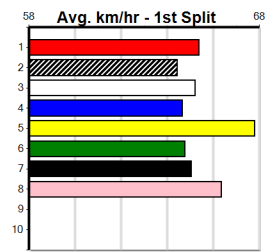

SJC CONCRETING

Distance: 390m, Race Type: Grade 5, Total Prizemoney: $2,925
1st: $1,950, 2nd: $600, 3rd: $300, 4th: $75

SHARAPOVA STAR (1) lit up the clock at Shepparton two runs back and she is drawn to lead throughout again. MORAINÉ MILEY (6) is racing with confidence and she can come out running at times. ZIPPING OLAF (3) can charge to the line.

Watchdog Tips: 1 6 3 8 Bet: Trifecta 1/3,6,8/2,3,6,8 ($10 - 111.11%)

SHARAPOVA STAR [5] Drawn to lead, can carve out time, yes $2.20
Owner(s): J Loverso
Winning Distances: < 300m (0) 300 - 399m (1) 400 - 499m (2) 500 - 599m (0) 600 - 699m (0) > 700m (0)
Box History table and Prize Best information.

JACAERYS BALE (NSW)[5] Hit or miss early but has the talent, place $8.00
Owner(s): B Wheeler
Winning Distances: < 300m (0) 300 - 399m (1) 400 - 499m (4) 500 - 599m (0) 600 - 699m (0) > 700m (0)
Box History table and Prize Best information.

ZIPPING OLAF (NSW)[5] In form, can charge to the line, threat $7.50
Owner(s): R Gladman
Winning Distances: < 300m (0) 300 - 399m (4) 400 - 499m (4) 500 - 599m (4) 600 - 699m (0) > 700m (0)
Box History table and Prize Best information.

WATERLOO BOY [5] Capable but drawn to find bother, next time $12.00
Owner(s): E Korbut
Winning Distances: < 300m (0) 300 - 399m (5) 400 - 499m (6) 500 - 599m (0) 600 - 699m (0) > 700m (0)
Box History table and Prize Best information.

BLIND AMBITION (NSW)[5] Tough draw, can miss the kick, look to others $16.00
Owner(s): R Gladman
Winning Distances: < 300m (0) 300 - 399m (2) 400 - 499m (8) 500 - 599m (1) 600 - 699m (0) > 700m (0)
Box History table and Prize Best information.