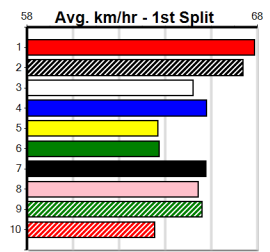

SWEET NETTY'S CATERING

Distance: 450m, Race Type: Mixed 4/5, Total Prizemoney: $3,360
1st: $2,250, 2nd: $690, 3rd: $345, 4th: $75

FIFTY SHORT (1) has a breathtaking turn of foot and he is drawn to make every post a winner. PAW NICHOLLS (4) is airborne at present and he should pressure the red for most of the journey. PAW REX (3) is a serious prospect.

Watchdog Tips: 1 4 3 5 Bet: Win 1

FIFTY SHORT [5] Explodes soon after box rise, hard to hold out $2.40
RBD Dog Nov-21 Sire: ORSON ALLEN Dam: SUMMER SKYE
Trainer: Kevin Turner (Lara)
Winning Distances: < 300m (0) 300 - 399m (6) 400 - 499m (3) 500 - 599m (0) 600 - 699m (0) > 700m (0)
Box History table and Prize Best Starts Trk/Dts APM

GARRY STUN ON [4] Better suited to a longer journey, place best $12.00
WBE Dog Dec-20 Sire: FULLY LOADED Dam: EXPRESS ANGEL
Trainer: Cole Brett (Kurunjang)
Winning Distances: < 300m (0) 300 - 399m (0) 400 - 499m (0) 500 - 599m (14) 600 - 699m (4) > 700m (0)
Box History table and Prize Best Starts Trk/Dts APM

PAW REX (NSW)[5] Impressive type, can burn early on, threat $7.50
BE Dog Jan-23 Sire: BERNARDO Dam: DYNA GARNER
Trainer: Mark Delbridge (Balliang)
Winning Distances: < 300m (0) 300 - 399m (2) 400 - 499m (3) 500 - 599m (0) 600 - 699m (0) > 700m (0)
Box History table and Prize Best Starts Trk/Dts APM

PAW NICHOLLS (NSW)[5] Brilliant in his past four, danger if crosses $6.00
WRF Dog Aug-22 Sire: NEED MY MONEYNOW Dam: FORTUNA BALE
Trainer: Samantha Grenfell (Anakie)
Winning Distances: < 300m (0) 300 - 399m (0) 400 - 499m (5) 500 - 599m (0) 600 - 699m (0) > 700m (0)
Box History table and Prize Best Starts Trk/Dts APM

PAW WHISTLER (NSW)[5] Tough draw but has the engine, keep safe $9.00
BEBD Dog Jul-22 Sire: AUSSIE INFRARED Dam: DYNA PATTY
Trainer: Mark Delbridge (Balliang)
Winning Distances: < 300m (0) 300 - 399m (0) 400 - 499m (1) 500 - 599m (3) 600 - 699m (0) > 700m (0)
Box History table and Prize Best Starts Trk/Dts APM