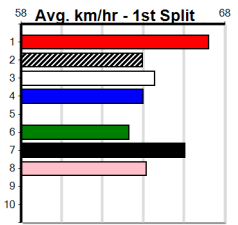

SANDOWN VET CLINIC

Distance: 595m, Race Type: Grade 5, Total Prizemoney: \$10,095
1st: \$6,800, 2nd: \$2,095, 3rd: \$1,050, 4th: \$150

6

8:07PM

(VIC time)

Watchdog Tips:

0 0 0 0

Bet: