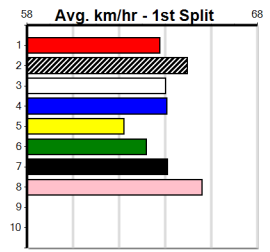

SPORTSBET NOBODY DOES IT EASIER

Distance: 515m, Race Type: Grade 5, Total Prizemoney: $8,785
1st: $5,900, 2nd: $1,820, 3rd: $915, 4th: $150

Watchdog Tips:

Bet:

Form Box Wgt Dist Track Date Time BON Margin 1st/2nd (Time) PIR Checked Comment W/R Split 1 S/P Grade

WREN BALE (NSW)[5]
BD Bitch May-22 Sire: CHRISTO BALE Dam: QUINA BALE
Owner(s): B Wheeler
Trainer: Rebecca Gibbons (Avalon)
Winning Distances: < 300m (0) 300 - 399m (0) 400 - 499m (1) 500 - 599m (3) 600 - 699m (0) > 700m (0)
Winning Weights: 30.7(1) 30.8(1) 31.3(1) 32.1(1)
Box History table and Prize Best Starts table included.

WHITE CREST [5]
WBD Dog Nov-21 Sire: ORSON ALLEN Dam: SUMMER SKYE
Owner(s): R Mccullagh
Trainer: Ronald Mccullagh (Lara)
Winning Distances: < 300m (0) 300 - 399m (1) 400 - 499m (9) 500 - 599m (4) 600 - 699m (0) > 700m (0)
Winning Weights: 31.9(1) 32.5(1) 32.6(2) 32.7(1) 33.0(1) 33.1(4) 33.3(2) 33.5(1) 33.8(1)
Box History table and Prize Best Starts table included.

RAPID HEART [5]
DKBD Dog May-22 Sire: FERAL FRANKY Dam: MIAMI FERNANDO
Owner(s): R Boyce
Trainer: Matthew Clark (Briagolong)
Winning Distances: < 300m (0) 300 - 399m (1) 400 - 499m (3) 500 - 599m (0) 600 - 699m (0) > 700m (0)
Winning Weights: 33.0(1) 33.6(1) 33.7(1) 33.8(1)
Box History table and Prize Best Starts table included.

SHADOW'S SECRET [5]
BK Dog Jan-21 Sire: DUNDEE OSPREY Dam: JACQUI SHOSHONE
Owner(s): S Crawford
Trainer: Shona Crawford (Pearcedale)
Winning Distances: < 300m (0) 300 - 399m (0) 400 - 499m (3) 500 - 599m (3) 600 - 699m (0) > 700m (0)
Winning Weights: 32.0(1) 32.2(1) 32.3(2) 32.5(1) 32.7(1)
Box History table and Prize Best Starts table included.

DR. LEONI [5]
BD Bitch Feb-21 Sire: FERNANDO BALE Dam: DR. MINO
Owner(s): DOCTORS KENNELS (SYN), J McMahon, J Gill
Trainer: Judith McMahon (Darriman)
Winning Distances: < 300m (0) 300 - 399m (0) 400 - 499m (3) 500 - 599m (0) 600 - 699m (0) > 700m (0)
Winning Weights: 23.5(1) 23.7(1) 24.1(1)
Box History table and Prize Best Starts table included.

1

2

3

4

5