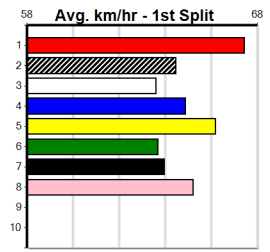

Watchdog Tips:

Bet:

Form Box Wgt Dist Track Date Time BON Margin 1st/2nd (Time) PIR Checked Comment W/R Split 1 S/P Grade

1

PEACOCK [5]
BK Dog Jan-20 Sire: MY REDEEMER Dam: SUMMER NIGHTS
Owner(s): EBAYER PLUM (SYN), D Plumridge, M Ebeyer, T Sando, R Stock, A Stock
Winning Distances: < 300m (0) 300 - 399m (1) 400 - 499m (6) 500 - 599m (15) 600 - 699m (0) > 700m (0)
Winning Weights: 31.2(1) 31.4(2) 31.8(2) 32.6(1) 32.8(3) 32.9(1) 33.0(1) 33.1(2) 33.2(3) 33.4(1) 33.5(1) 33.7(1) 33.8(1)

Box	1st	2nd	3rd	4th	5th	6th	7th	8th
1	5	3	2	1				
2	2	2	1	3	1	2	4	1
3	3	2	2		1	1	1	1
4	3	1	2	1		2		
5	3		2	2	1	2	3	1
6	3	4	1		2			2
7	2	3	2	1	2	2	3	
8	1	1	3	5	1	3	2	1

Trainer: David Plumridge (Scoresby)
Last 3 wins NOT included above

1st (7)	33.4	515	SAP	R6	30-Jul-23	29.65	29.41	0.75L NATURE STRIP (29.69)	M/1111			5.11	$14.50	4
1st (5)	33.2	525	MEA	R11	06-Nov-23	30.04	29.86	3.5L SHANLYN WILDE (30.27)	M/2111		SW	5.09	$6.10	5
1st (6)	33.9	350	HVL	R6	14-Jul-24	19.70	19.35	0.75L ROB THE BUTCHER (19.74)	M/2		SW	6.70	$4.70	5

Box History

Box	1st	2nd	3rd	4th	5th	6th	7th	8th
1	5	3	2	1				
2	2	2	1	3	1	2	4	1
3	3	2	2		1	1	1	1
4	3	1	2	1		2		
5	3		2	2	1	2	3	1
6	3	4	1		2			2
7	2	3	2	1	2	2	3	
8	1	1	3	5	1	3	2	1

Prize Best Starts Trk/Dts APM: $115694.29, 29.30(1)-8/12/22, 107-22-16-15, 32-7-3-5, 8716

2

YASH BALE (NSW)[5]
BD Dog May-22 Sire: CHRISTO BALE Dam: QUINA BALE
Owner(s): B Wheeler
Winning Distances: < 300m (0) 300 - 399m (0) 400 - 499m (3) 500 - 599m (2) 600 - 699m (0) > 700m (0)
Winning Weights: 35.9(1) 36.0(1) 36.3(1) 36.4(1) 36.5(1)

Box	1st	2nd	3rd	4th	5th	6th	7th	8th
1					1			
2		1	1			1		
3			1				1	
4	1		1		1	1	1	
5	1	1		1				
6	3		1			1	1	
7			1					1
8			1					

Trainer: Daniel Gibbons (Avalon)
Last 3 wins NOT included above

1st (6)	36.0	460	GEL	R7	25-May-24	25.72	25.62	7.00L PERRY MARKERI (26.18)	M/111		SW	6.66	$2.20	X67
1st (5)	36.3	525	MEP	R6	29-May-24	30.36	29.92	1.75L SPECTRE BUSTER (30.48)	S/6521		W	5.23	$3.00	5
1st (6)	35.9	525	MEA	R4	15-Jun-24	30.04	29.58	3.5L RAVEN PARROT (30.28)	M/1111		SW W	5.09	$4.90	5

Box History

Box	1st	2nd	3rd	4th	5th	6th	7th	8th
1					1			
2		1	1			1		
3			1				1	
4	1		1		1	1	1	
5	1	1		1				
6	3		1			1	1	
7			1					1
8			1					

Prize Best Starts Trk/Dts APM: $19175.00, 29.74(5)-11/7/24, 23-5-2-6, 3-0-1-1, 10679

3

DR. QUEENIE [5]
BD Bitch May-22 Sire: FERAL FRANKY Dam: DR. MUMMA
Owner(s): DOCTORS KENNELS (SYN), J McMahon, J Gill
Winning Distances: < 300m (0) 300 - 399m (3) 400 - 499m (3) 500 - 599m (3) 600 - 699m (0) > 700m (0)
Winning Weights: 30.0(1) 30.1(1) 30.5(1) 30.6(2) 30.8(1) 32.9(1) 33.3(1) 33.4(1)

Box	1st	2nd	3rd	4th	5th	6th	7th	8th
1	3		1	1		1		
2				2				
3		2	1				2	
4			1	2	1			
5					1	1		
6	1				1	1		
7		1	2					1
8	5			1				

Trainer: Emily McMahon (Darriman)
Last 3 wins NOT included above

1st (6)	33.3	395	TRA	R7	10-Jul-24	22.23	22.23	1.5L SAKURA RYKER (22.32)	M/2211			3.84	$1.50	5
1st (8)	32.9	435	SLE	R11	21-Jul-24	24.29	24.29	8.50L HEAVY METAL (24.89)	M/111		SW	5.32	$1.60	5
1st (1)	33.4	350	HVL	R5	04-Aug-24	19.45	18.94	0.50L STILSON (19.47)	M/2		SW	6.64	$3.30	5

Box History

Box	1st	2nd	3rd	4th	5th	6th	7th	8th
1	3		1	1		1		
2				2				
3		2	1				2	
4			1	2	1			
5					1	1		
6	1				1	1		
7		1	2					1
8	5			1				

Prize Best Starts Trk/Dts APM: $22795.00, 30.19(1)-12/9/24, 32-9-3-4, 1-0-0-0, 10016