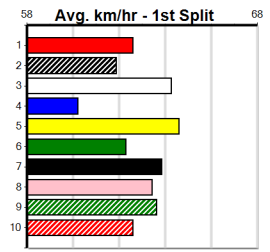

Sandown

TRACK INFO

Track Circumference: 443m
Bullock Dip Turn: 90m
Track Width: 7.6m
Radius Home Turn: 30m

GAP ADOPTION DAY - SUNDAY AT THE

1

6:15PM

(VIC time)

Distance: 515m, Race Type: Mixed 6/7, Total Prizemoney: \$8,785
1st: \$5,900, 2nd: \$1,820, 3rd: \$915, 4th: \$150