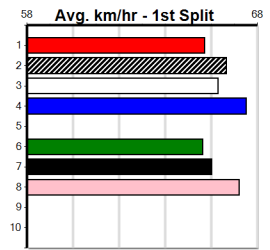

Sire: Dam: Trainer:

Owner(s):

Winning Distances: < 300m (0) 300 - 399m (0) 400 - 499m (0) 500 - 599m (0) 600 - 699m (0) > 700m (0)

Winning Weights: Box History

DOG LOTTO COMING IN OCTOBER

Distance: 595m, Race Type: Mixed 4/5, Total Prizemoney: \$10,375
1st: \$7,000, 2nd: \$2,150, 3rd: \$1,075, 4th: \$150