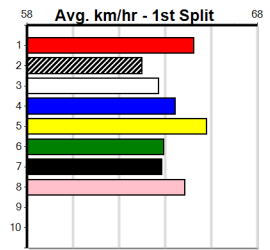

Owner(s):

Winning Distances: < 300m (0) 300 - 399m (0) 400 - 499m (0) 500 - 599m (0) 600 - 699m (0) > 700m (0)

Winning Weights:

Box History

BOOK FOR FOOTY NIGHT NEXT THURSDAY

Distance: 515m, Race Type: Grade 5, Total Prizemoney: \$8,785
1st: \$5,900, 2nd: \$1,820, 3rd: \$915, 4th: \$150