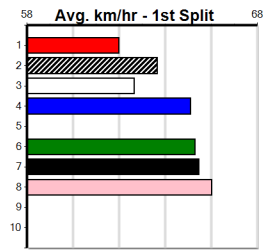

GREYHOUNDS ENTERTAINMENT

Distance: 595m, Race Type: Grade 5, Total Prizemoney: $10,095
1st: $6,800, 2nd: $2,095, 3rd: $1,050, 4th: $150

Watchdog Tips:

Bet:

Table with columns: Form Box, Wgt, Dist, Track, Date, Time, BON, Margin, 1st/2nd (Time), PIR, Checked, Comment, WR, Split 1, S/P, Grade

RATTLE AND BANG [5]
Dog May-22 Sire: FERAL FRANKY Dam: BELLA SHIMA
Owner(s): G Howell
Trainer: Geoffrey Howell (Pearcedale)
Winning Distances: < 300m (0) 300 - 399m (0) 400 - 499m (2) 500 - 599m (1) 600 - 699m (0) > 700m (0)
Winning Weights: 35.6(1) 35.8(1) 35.9(1)
Box History table and Prize Best Starts Trk/Dts APM

DAINTREE CHIEF [5]
Dog Apr-22 Sire: FERNANDO BALE Dam: PERSIAN GODDESS
Owner(s): LUCKY ELEVEN (SYN), K Joske, G Joske
Trainer: Ben Joske (Yinnar South)
Winning Distances: < 300m (0) 300 - 399m (0) 400 - 499m (3) 500 - 599m (3) 600 - 699m (0) > 700m (0)
Winning Weights: 31.1(1) 32.7(2) 33.0(1) 33.1(1) 33.3(1)
Box History table and Prize Best Starts Trk/Dts APM

EUREKA ROBBIE [5]
RF Dog Jan-22 Sire: ALLEN DEED Dam: FLO LAVA
Owner(s): J Rea
Trainer: Craig Treherne (Lara) ENG BAL 2024-09-18
Winning Distances: < 300m (0) 300 - 399m (0) 400 - 499m (0) 500 - 599m (3) 600 - 699m (0) > 700m (0)
Winning Weights: 32.1(1) 32.7(1) 32.8(1)
Box History table and Prize Best Starts Trk/Dts APM

SHIV ROY [5]
RF Bitch Feb-22 Sire: ZAMBORA BROCKIE Dam: BELT UP TUBSY
Owner(s): C Flynn
Trainer: David Bourke (The Basin)
Winning Distances: < 300m (0) 300 - 399m (0) 400 - 499m (4) 500 - 599m (1) 600 - 699m (0) > 700m (0)
Winning Weights: 29.6(1) 29.7(1) 29.8(2) 29.9(1)
Box History table and Prize Best Starts Trk/Dts APM

*** VACANT BOX ***
Sire: Dam:
Owner(s):
Trainer:
Winning Distances: < 300m (0) 300 - 399m (0) 400 - 499m (0) 500 - 599m (0) 600 - 699m (0) > 700m (0)
Winning Weights:
Box History

1

2

3

4

5