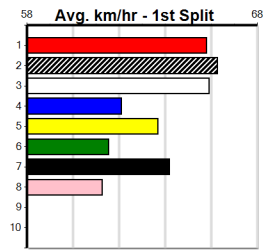

SPORTSBET GO THE BLUE DOG

Distance: 515m, Race Type: Grade 5, Total Prizemoney: $8,785
1st: $5,900, 2nd: $1,820, 3rd: $915, 4th: $150

Watchdog Tips:

Bet:

Form Box Wgt Dist Track Date Time BON Margin 1st/2nd (Time) PIR Checked Comment W/R Split 1 S/P Grade

1 GAPING MARGIN [5]
BK Bitch Jan-22 Sire: ALLEN DEED Dam: RIXY YA PEST
Owner(s): G Hirst
Trainer: Brendan Pursell (Lara)
Winning Distances: < 300m (0) 300 - 399m (0) 400 - 499m (1) 500 - 599m (5) 600 - 699m (0) > 700m (0)
Winning Weights: 26.2(1) 26.4(1) 26.5(1) 26.7(1) 27.2(1) 27.3(1)
Box History table and Prize Best Starts table included.

2 LOTTIE INTENTION [5]
BK Bitch Mar-21 Sire: HARD STYLE RICO Dam: SHAE'S INTENTION
Owner(s): O'Neill Racing (SYN), T O'Neill, T O'Neill, T O'Neill, M O'Neill
Trainer: Tom O'Neill (Pearcedale)
Winning Distances: < 300m (0) 300 - 399m (0) 400 - 499m (0) 500 - 599m (6) 600 - 699m (2) > 700m (0)
Winning Weights: 29.1(1) 29.2(1) 29.3(2) 29.6(3) 29.8(1)
Box History table and Prize Best Starts table included.

3 ASTRONOMICA [5]
BK Dog Jun-21 Sire: ASTON DEE BEE Dam: MISS MORRISSET
Owner(s): G Johnson
Trainer: Garry Johnson (Chum Creek)
Winning Distances: < 300m (0) 300 - 399m (3) 400 - 499m (6) 500 - 599m (0) 600 - 699m (0) > 700m (0)
Winning Weights: 33.3(1) 33.5(2) 33.7(1) 34.1(2) 34.2(1) 34.4(1) 35.0(1)
Box History table and Prize Best Starts table included.

4 DR. GILLIAN [5]
BK Bitch Jan-22 Sire: BERNARDO Dam: SWEET DEMI
Owner(s): DOCTORS KENNELS (SYN), J McMahon, J Gill
Trainer: Kimberley McMahon (Darriman)
Winning Distances: < 300m (0) 300 - 399m (0) 400 - 499m (3) 500 - 599m (1) 600 - 699m (0) > 700m (0)
Winning Weights: 24.4(1) 24.7(1) 25.0(2)
Box History table and Prize Best Starts table included.

5 TARGET RANGE [5]
WF Bitch Jan-22 Sire: OUT OF RANGE Dam: FURIOUS FLOSS
Owner(s): S Abela
Trainer: Susan Abela (Clyde)
Winning Distances: < 300m (0) 300 - 399m (0) 400 - 499m (4) 500 - 599m (2) 600 - 699m (0) > 700m (0)
Winning Weights: 23.7(2) 24.0(1) 24.2(1) 24.4(2)
Box History table and Prize Best Starts table included.