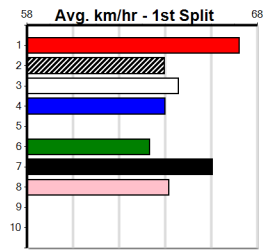

SANDOWN VET CLINIC

Distance: 595m, Race Type: Grade 5, Total Prizemoney: $10,095
1st: $6,800, 2nd: $2,095, 3rd: $1,050, 4th: $150

Watchdog Tips:

Bet:

Table with columns: Form Box, Wgt, Dist, Track, Date, Time, BON, Margin, 1st/2nd (Time), PIR, Checked, Comment, W/R, Split 1, S/P, Grade

OSANNA BALE (NSW)[5]
BK Bitch Jan-21 Sire: BARCIA BALE Dam: DYNA WESLYN
Owner(s): B Wheeler
Trainer: Daniel Gibbons (Avalon)
Winning Distances: < 300m (0) 300 - 399m (0) 400 - 499m (3) 500 - 599m (8) 600 - 699m (3) > 700m (0)
Winning Weights: 28.1(1) 28.3(1) 28.5(2) 28.6(1) 28.7(1) 28.9(2) 29.1(2) 29.2(1) 29.3(3)
Box History table and Prize Best Starts table included.

WHODAT SHANLYN [5]
BK Bitch Jan-22 Sire: SHIMA SHINE Dam: AMARA LUCY
Owner(s): WHO DAT (SYN), D Doherty, A Elez, D Bent, T Gysberts, R Hogg, S Stringer, P Stublely
Trainer: Lisa Delbridge (Balliang)
Winning Distances: < 300m (0) 300 - 399m (0) 400 - 499m (0) 500 - 599m (7) 600 - 699m (0) > 700m (0)
Winning Weights: 27.3(1) 27.6(1) 27.8(1) 28.0(1) 28.2(2) 28.3(1)
Box History table and Prize Best Starts table included.

MISS JAZZ [5]
DKBD Bitch Jan-22 Sire: FERNANDO BALE Dam: SMOKIN' CINDY
Owner(s): Franstail (SYN), R Burns, G Mills, J Mills, M Hummel, A Corrone
Trainer: Gregory Mills (Frankston)
Winning Distances: < 300m (0) 300 - 399m (1) 400 - 499m (3) 500 - 599m (0) 600 - 699m (0) > 700m (0)
Winning Weights: 24.0(1) 24.2(1) 24.7(1) 25.1(1)
Box History table and Prize Best Starts table included.

OSPREY WARRIOR [5]
RBD Dog Apr-21 Sire: MEPUNGA CRUZER Dam: MEPUNGA ROSIE
Owner(s): CHAMPAGNE PTN (SYN), S Smith, A Langton
Trainer: Angela Langton (Anakie)
Winning Distances: < 300m (0) 300 - 399m (0) 400 - 499m (5) 500 - 599m (6) 600 - 699m (0) > 700m (0)
Winning Weights: 32.7(1) 33.0(2) 33.2(1) 33.3(1) 33.4(1) 33.6(3) 33.7(1) 34.0(1)
Box History table and Prize Best Starts table included.

*** VACANT BOX ***
Sire: Dam:
Owner(s):
Trainer:
Winning Distances: < 300m (0) 300 - 399m (0) 400 - 499m (0) 500 - 599m (0) 600 - 699m (0) > 700m (0)
Winning Weights:
Box History

1

2

3

4

5