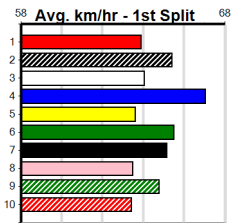

ONE MORE RACE TO GO

Distance: 390m, Race Type: Grade 5, Total Prizemoney: $2,925
1st: $1,950, 2nd: $600, 3rd: $300, 4th: $75

12

9:04PM

(VIC time)

ROSCOE BALE (1) had little luck when resuming from a spell and he is drawn to make amends.
TIME TO PROPHET (2) has a nice turn of foot and he can follow the red through in the early stages.
ZERO KILLER (8) has been consistent to date.

Watchdog Tips:

1

2

8

3

Bet:

Win 1