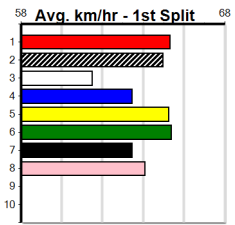

# WOOD MOTORCYCLE & MOWER

Distance: 390m, Race Type: Grade 7, Total Prizemoney: \$2,925  
1st: \$1,950, 2nd: \$600, 3rd: \$300, 4th: \$75