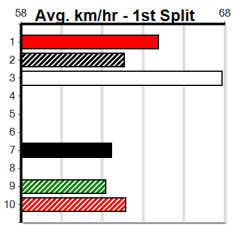

GAP ADOPTION DAY - SUNDAY AT THE M

Distance: 390m, Race Type: Maiden, Total Prizemoney: $2,535
1st: $1,680, 2nd: $520, 3rd: $260, 4th: $75

2

5:29PM

(VIC time)

WALTZING BUZZ (3) led for a long way when placed on debut and he will be much better for the run. MIKAELA'S JOY (2) has been impressive in her two runs to date and she will be on the pace throughout. ASTON CIARRA (1) is nearing a win

Watchdog Tips: **3** **2** **1** **9** **Bet:** **Box Quinella 1,2,3 ($10 for 333.33%)**