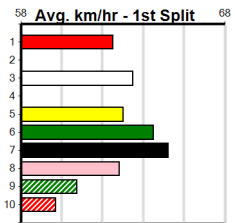

# SPORTSBET HT2

Distance: 450m, Race Type: Maiden Heat, Total Prizemoney: \$2,535  
1st: \$1,680, 2nd: \$520, 3rd: \$260, 4th: \$75

4

6:07PM

(VIC time)

JILL'S JULIETTE (7) showed slick early speed when placed on debut and she can go one better this time around. EXTRADITED (6) caught the eye when placed on debut and he will be better for the run. PAW GRADY (5) was far from disgraced on debut