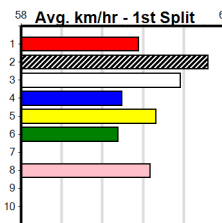

BROAD TREECARE

Distance: 390m, Race Type: Mixed 6/7, Total Prizemoney: $2,925
1st: $1,950, 2nd: $600, 3rd: $300, 4th: $75

10

8:19PM

(VIC time)

THAT'S MY COUSIN (6) was a dazzling 22.39 debut winner at Ballarat and he should prove hard to reel in again. PANAMA RHODE (8) powered to the line in her maiden win and she will continue to improve. JUST BELIEVE (5) is an impressive type

Watchdog Tips:

6

8

5

3

Bet:

Win 6