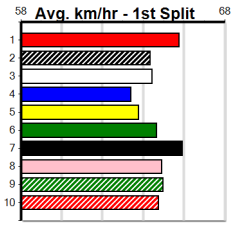

WARRNAMBOOL RACE 13

Distance: 390m, Race Type: Grade 5, Total Prizemoney: $2,925
1st: $1,950, 2nd: $600, 3rd: $300, 4th: $75

13 (E1)

9:25PM

(VIC time)

HARAJUKU LASS (1) was far from disgraced here last week and she is drawn to make every post a winner. PLUTOCRACY (6) was impressive at Geelong last time and he just needs a little luck early on. LYON BALE (3) can charge to the line

Watchdog Tips: 1 6 3 2 Bet: Win 1

Main table containing race details for 10 horses, including names, trainers, dates, times, odds, and winning boxes.