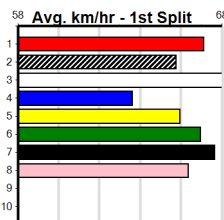

WARRNAMBOOL FENCING SPECIALISTS

Distance: 390m, Race Type: Mixed 3/4, Total Prizemoney: $3,360
1st: $2,250, 2nd: $690, 3rd: $345, 4th: $75

7
7:10PM
(VIC time)

ASTON ZINGARA (3) continues to go to another level and she is armed with blistering early speed.
ASTON SHEERAN (7) busted the clock here two runs back and he will pressure the three throughout. LEKTRA LYANNA (1) has the good draw.

Watchdog Tips: 3 7 1 2 Bet: Win 3