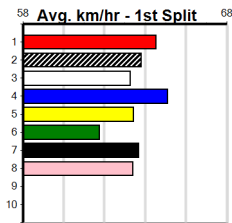

MACEY'S BISTRO

Distance: 450m, Race Type: Mixed 6/7, Total Prizemoney: $2,925
1st: $1,950, 2nd: $600, 3rd: $300, 4th: $75

5

6:28PM

(VIC time)

PAW PIERRE (4) has raced well in town to date and he should be suited back to this distance range.
PAW OLLIE (7) was a cracking 25.95 Geelong winner and he will dial up the pressure mid race,
while PAW ALEXIS (5) is showing some promise

Watchdog Tips: **4** **7** **5** **3** **Bet:** **Box Quinella 4,5,7 ($10 for 333.33%)**