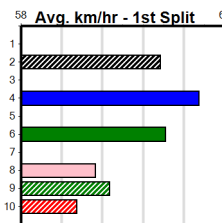

13 RACES TONIGHT

Distance: 390m, Race Type: Maiden, Total Prizemoney: $2,535
1st: $1,680, 2nd: $520, 3rd: $260, 4th: $75

1

5:04PM
(VIC time)

MINI MILKY (6) has been handily placed in both runs to date and she has the speed to cross and lead throughout. WALTZING BRUTE (4) was impressive on debut and he will be in the firing line from the outset. NAUGHTY NORM (2) can run a cheeky race

Watchdog Tips: 6 4 2 1 Bet: Win 6