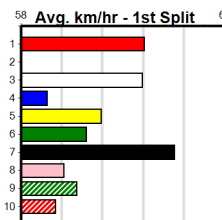

SPORTSBET HT1

Distance: 450m, Race Type: Maiden Heat, Total Prizemoney: $2,535
1st: $1,680, 2nd: $520, 3rd: $260, 4th: $75

3

5:48PM

(VIC time)

REUBEN HILL (3) showed some improvement when placed here last week and he'll hit the line better tonight. GINA RHODE (7) has been in the money in both runs to date and she gets her chance to break through. BANORA POINT (2) must be respected on debut

Watchdog Tips: **3** **7** **2** **1** **Bet:** **Box Quinella 2,3,7 ($10 for 333.33%)**