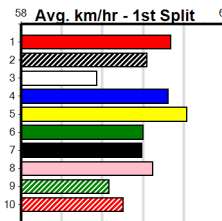

HAPPY BIRTHDAY TESSA BYRNE

Distance: 450m, Race Type: Grade 5, Total Prizemoney: $2,925
1st: $1,950, 2nd: $600, 3rd: $300, 4th: $75

6

6:48PM

(VIC time)

MAGNUM RIOT (4) was brilliant when placed at Ballarat last time and he will find this a little easier.
IDRON BALE (6) can be hard to follow but he has a big engine and he just needs to step on terms.
GOT A PULSE (7) is racing with great confidence.

Watchdog Tips: 4 6 7 5 Bet: Win 4