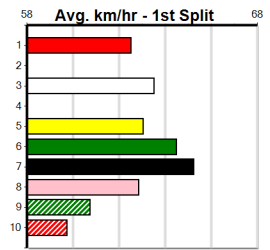

4

6:07PM

(VIC time)

Distance: 450m, Race Type: Maiden Heat, Total Prizemoney: $2,535
1st: $1,680, 2nd: $520, 3rd: $260, 4th: $75

JILL'S JULIETTE (7) showed slick early speed when placed on debut and she can go one better this time around. EXTRADITED (6) caught the eye when placed on debut and he will be better for the run. PAW GRADY (5) was far from disgraced on debut

Watchdog Tips: 7 6 5 8 Bet: Box Trifecta 5,6,7,8 ($10 for 41.67%)

PAW KILTER (NSW)[M] Resuming, placed on debut, must keep safe $7.50
Owner(s): B Wheeler
Winning Distances: < 300m (0) 300 - 399m (0) 400 - 499m (0) 500 - 599m (0) 600 - 699m (0) > 700m (0)
Winning Weights: 3rd (4) 35.0 515 SAP R3 29-Jul-24 30.46 29.46 12.00 PIEBALD (29.65) S/5765 5.33 $30.40 MH

MIDDLE EARTH [M] Dam line has produced numerous stars $8.00
Owner(s): P Byrne
Winning Distances: < 300m (0) 300 - 399m (0) 400 - 499m (0) 500 - 599m (0) 600 - 699m (0) > 700m (0)
Winning Weights: 3rd (4) 35.0 515 SAP R3 29-Jul-24 30.46 29.46 12.00 PIEBALD (29.65) S/5765 5.33 $30.40 MH

NIRRANDA GRACIE [M] Steadily placed last time, needs it easier $21.00
Owner(s): A Rippon
Winning Distances: < 300m (0) 300 - 399m (0) 400 - 499m (0) 500 - 599m (0) 600 - 699m (0) > 700m (0)
Winning Weights: 4th (2) 27.9 400 GEL R1 03-May-24 23.11 22.45 7.00L SHAKER STICKER (22.63) M/34 8.54 $19.30 MH

ASTON DARWIN [M] Well bred, in capable hands, watch betting $6.00
Owner(s): R Borda
Winning Distances: < 300m (0) 300 - 399m (0) 400 - 499m (0) 500 - 599m (0) 600 - 699m (0) > 700m (0)
Winning Weights: 3rd (2) 27.8 450 WBL R2 16-Sep-24 26.79 25.73 11.00 PINEAPPLE JUICE (26.06) M/137 6.86 $4.70 M

PAW GORDY [M] No luck on debut, had some support, threat $7.50
Owner(s): B Wheeler
Winning Distances: < 300m (0) 300 - 399m (0) 400 - 499m (0) 500 - 599m (0) 600 - 699m (0) > 700m (0)
Winning Weights: 5th (3) 36.0 525 MEP R2 11-Sep-24 31.13 30.15 9.00L KIWI MAKAVELI (30.51) M/4555 5.31 $4.80 MH