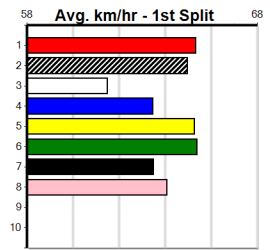

WOOD MOTORCYCLE & MOWER

Distance: 390m, Race Type: Grade 7, Total Prizemoney: $2,925
1st: $1,950, 2nd: $600, 3rd: $300, 4th: $75

OCEAN SHARNI (2) was dominant when scoring here last time and she will take a power of beating once again. TINKER LEE (6) has been solidly placed in his two runs here and he can burn early on. MISCHIEF MATE (8) is nearing another win.

Watchdog Tips: 2 6 8 1 **Bet:** Win 2