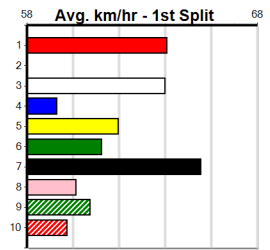

SPORTSBET HT1

3

5:48PM

(VIC time)

Distance: 450m, **Race Type:** Maiden Heat, **Total Prizemoney:** $2,535
1st: $1,680, **2nd:** $520, **3rd:** $260, **4th:** $75

REUBEN HILL (3) showed some improvement when placed here last week and he'll hit the line better tonight. GINA RHODE (7) has been in the money in both runs to date and she gets her chance to break through. BANORA POINT (2) must be respected on debut

Watchdog Tips: **3** **7** **2** **1** **Bet:** Box Quinella 2,3,7 ($10 for 333.33%)

Form Box	Wgt	Dist	Track	Date	Time	BON	Margin	1st/2nd (Time)	PIR	Checked	Comment	WR	Split 1	S/P	Grade		
1	PAW PHELPS (NSW)[M] Solid effort on debut, well drawn, respect $6.50																
	BK	Dog	Dec-22		Sire: BERNARDO		Dam: DYNA HARPA		Trainer: Mark Delbridge (Balliang)								
	Owner(s): B Wheeler																
	Winning Distances: < 300m (0) 300 - 399m (0) 400 - 499m (0) 500 - 599m (0) 600 - 699m (0) > 700m (0)																
	Winning Weights:																
	4th (6)	33.8	525	MEP	R2	14-Aug-24	31.01	29.83	9.50L PAW PIERRE (30.35)	S/6333				5.26	$20.70	MH	
	Last 3 wins NOT included above																
	Box History																
	Bx	1st	2nd	3rd	4th	5th	6th	7th	8th								
	1																
2																	
3																	
4																	
5																	
6																	
7																	
8																	
Prize	$75.00																
Best	FSH																
Starts	1-0-0-0																
Trk/Dts	0-0-0-0																
APM	60																
2	BANORA POINT [M] Dam has produced some megastars, threat $4.00																
	BE	Dog	Feb-23		Sire: ASTON RUPEE		Dam: UP HILL JILL		Trainer: David Geall (Lara)								
	Owner(s): R Geall																
	Winning Distances: < 300m (0) 300 - 399m (0) 400 - 499m (0) 500 - 599m (0) 600 - 699m (0) > 700m (0)																
	Winning Weights:																
	Last 3 wins NOT included above																
	Box History																
	Bx	1st	2nd	3rd	4th	5th	6th	7th	8th								
	1																
	2																
3																	
4																	
5																	
6																	
7																	
8																	
Prize	$0																
Best	FSH																
Starts	0-0-0-0																
Trk/Dts	0-0-0-0																
APM	0																
3	REUBEN HILL [M] Showned improvement last time, hard to reel in $3.40																
	BK	Dog	Feb-23		Sire: ASTON RUPEE		Dam: UP HILL JILL		Trainer: Jeff Geall (Lara)								
	Owner(s): M Geall																
	Winning Distances: < 300m (0) 300 - 399m (0) 400 - 499m (0) 500 - 599m (0) 600 - 699m (0) > 700m (0)																
	Winning Weights:																
	5th (3)	38.0	460	GEL	R1	06-Sep-24	26.37	25.59	6.50L PAW OLLIE (25.95)	S/334				6.79	$14.30	M	
	3rd (8)	37.9	450	WBL	R3	12-Sep-24	25.65	25.32	2.25L INFRA ROCK (25.51)	M/211				6.74	$5.10	M	
	Last 3 wins NOT included above																
	Box History																
	Bx	1st	2nd	3rd	4th	5th	6th	7th	8th								
1																	
2																	
3																	
4																	
5																	
6																	
7																	
8																	
Prize	$260.00																
Best	25.65(8)-12/9/24																
Starts	2-0-0-1																
Trk/Dts	1-0-0-1																
APM	260																
4	YOU WIN [M] Steady on debut, needs more time, tested $16.00																
	F	Dog	Oct-22		Sire: ASTON RUPEE		Dam: VOLTAGE SPIKE		Trainer: Tracey Deglaitis (Moolap)								
	Owner(s): T Deglaitis