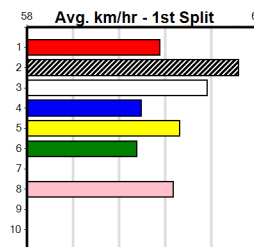

BROAD TREE CARE

Distance: 390m, Race Type: Mixed 6/7, Total Prizemoney: $2,925
1st: $1,950, 2nd: $600, 3rd: $300, 4th: $75

THAT'S MY COUSIN (6) was a dazzling 22.39 debut winner at Ballarat and he should prove hard to reel in again. PANAMA RHODE (8) powered to the line in her maiden win and she will continue to improve. JUST BELIEVE (5) is an impressive type

Watchdog Tips: 6 8 5 3 Bet: Win 6

BERT DEEDS [6] Poor record here, can miss the kick, tough ask $14.00
Owner(s): G Anders
Winning Distances: < 300m (0) 300 - 399m (2) 400 - 499m (0) 500 - 599m (0) 600 - 699m (0) > 700m (0)
Box History table and Prize Best Starts Trk/Dts APM

SUNTORY LISA [6] Good early burn, getting stronger, place claims $9.00
Owner(s): CHAMPAGNE PTN (SYN), S Smith, A Langton
Winning Distances: < 300m (0) 300 - 399m (0) 400 - 499m (2) 500 - 599m (0) 600 - 699m (0) > 700m (0)
Box History table and Prize Best Starts Trk/Dts APM

OUR VISION [6] Far from disgraced last time, keep safe $7.50
Owner(s): The Milkmen (SYN), C Dalli, J Russo
Winning Distances: < 300m (0) 300 - 399m (0) 400 - 499m (2) 500 - 599m (0) 600 - 699m (0) > 700m (0)
Box History table and Prize Best Starts Trk/Dts APM

PAW QUARK (NSW)[7] Tough draw but can show early pace, place $8.00
Owner(s): B Wheeler
Winning Distances: < 300m (0) 300 - 399m (1) 400 - 499m (0) 500 - 599m (0) 600 - 699m (0) > 700m (0)
Box History table and Prize Best Starts Trk/Dts APM

JUST BELIEVE [6] Impressive type, can ping the lids, threat $4.80
Owner(s): T Deglaitis
Winning Distances: < 300m (0) 300 - 399m (1) 400 - 499m (1) 500 - 599m (0) 600 - 699m (0) > 700m (0)
Box History table and Prize Best Starts Trk/Dts APM