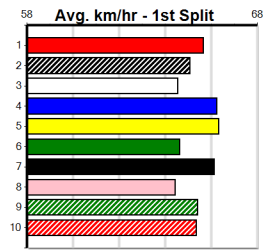

WANNON PARK BINGO WEDNESDAY'S

Distance: 390m, Race Type: Mixed 4/5, Total Prizemoney: $3,360
1st: $2,250, 2nd: $690, 3rd: $345, 4th: $75

ECO BALE (6) can run the hands off the clock when in the clear and he just needs to avoid the yellow early on. SPRING PORT (5) is racing with confidence and he can lead them a merry dance. SHE DEVIL (1) is drawn to get all the breaks.

Watchdog Tips: 6 5 1 7 Bet: Win 6

Form Box for SHE DEVIL [5]. Includes details on sire (AUSSIE INFRARED), dam (CAWBOURNE DOLLY), trainer (Ebony Deglaitis), and a box history table.

Form Box for PENNY PINTO [5]. Includes details on sire (FERNANDO BALE), dam (WEEONA DOTTY), trainer (Brendan Casey), and a box history table.

Form Box for CHESTER DEEDS [5]. Includes details on sire (SENNACHIE), dam (BEAUT DEEDS), trainer (Garry Anders), and a box history table.

Form Box for WESTAR COMMANDER [5]. Includes details on sire (MEPUNGA BLAZER), dam (EYES ADORABLE), trainer (Andrea Gurry), and a box history table.

Form Box for SPRING PORT (SA)[5]. Includes details on sire (ASTON DEE BEE), dam (SPRING GLASS), trainer (Andrea Gurry), and a box history table.