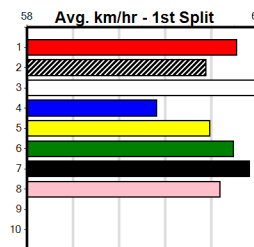

Distance: 390m, Race Type: Mixed 3/4, Total Prizemoney: $3,360
1st: $2,250, 2nd: $690, 3rd: $345, 4th: $75

ASTON ZINGARA (3) continues to go to another level and she is armed with blistering early speed.
ASTON SHEERAN (7) busted the clock here two runs back and he will pressure the three
throughout. LEKTRA LYANNA (1) has the good draw.

Watchdog Tips: 3 7 1 2 Bet: Win 3

Race card for LEKTRA LYANNA [4]. Includes details on owner (P Lenehan), sire (FERNANDO BALE), dam (LEKTRA PERRY), and trainer (Sharon Bradley). Lists winning distances, weights, and race results.

Race card for MYOLA THUNDER [4]. Includes details on owner (A Kampman), sire (AUSSIE INFRARED), dam (POCKET QUEEN), and trainer (Annette Kampman). Lists winning distances, weights, and race results.

Race card for ASTON ZINGARA [4]. Includes details on owner (R Borda), sire (BARCIA BALE), dam (GYPSIES LUCK), and trainer (Aimee Drew). Lists winning distances, weights, and race results.

Race card for ANNA YOU PEST [3]. Includes details on owner (G Hunt), sire (LIGHTNING FRANK), dam (RIXY YA PEST), and trainer (Gary Hunt). Lists winning distances, weights, and race results.

Race card for TINKER DOT [4]. Includes details on owner (Burns Racing), sire (FERNANDO BALE), dam (TINKER MARY), and trainer (Jennifer Burns). Lists winning distances, weights, and race results.