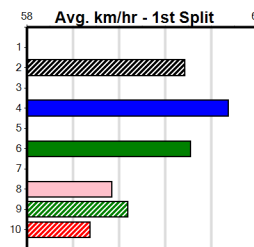

13 RACES TONIGHT

1

5:04PM

(VIC time)

Distance: 390m, Race Type: Maiden, Total Prizemoney: $2,535
1st: $1,680, 2nd: $520, 3rd: $260, 4th: $75

MINI MILKY (6) has been handily placed in both runs to date and she has the speed to cross and lead throughout. WALTZING BRUTE (4) was impressive on debut and he will be in the firing line from the outset. NAUGHTY NORM (2) can run a cheeky race

Watchdog Tips: **6** **4** **2** **1** **Bet:** **Win 6**

Form Box	Wgt	Dist	Track	Date	Time	BON	Margin	1st/2nd (Time)	PIR	Checked	Comment	WR	Split 1	S/P	Grade			
1	PANAMA REBEL [M] Well bred, likely to have trialed here, respect $6.00																	
	BK	Bitch	Dec-22			Sire: SUPERIOR PANAMA	Dam: STELLA RHODE										Trainer: Barry O'keefe (Wangoom)	
	Owner(s): OKAY JIM (SYN), B O'keefe, J O'keefe																	
	Winning Distances: < 300m (0) 300 - 399m (0) 400 - 499m (0) 500 - 599m (0) 600 - 699m (0) > 700m (0)																	
	Winning Weights:																	
	Box History																	
	Last 3 wins NOT included above																	
	Prize Best Starts Trk/Dts APM																	
	Box History																	
	Prize Best Starts Trk/Dts APM																	
2	NAUGHTY NORM [M] Placed in two of three, early speed, threat $6.00																	
	RF	Dog	Nov-22			Sire: ASTON RUPEE	Dam: MEPUNGA BELLA										Trainer: Mark Johnson (Ross Creek)	
	Owner(s): H Garner																	
	Winning Distances: < 300m (0) 300 - 399m (0) 400 - 499m (0) 500 - 599m (0) 600 - 699m (0) > 700m (0)																	
	Winning Weights:																	
	Box History																	
	Last 3 wins NOT included above																	
	Prize Best Starts Trk/Dts APM																	
	Box History																	
	Prize Best Starts Trk/Dts APM																	
3	LENA RHODE [M] Royally bred, in good hands, watch betting $6.00																	
	LTF	Bitch	Feb-23			Sire: FERAL FRANKY	Dam: DELTA RHODE										Trainer: Norman Mccullagh (Warrnambool)	
	Owner(s): N Mccullagh																	
	Winning Distances: < 300m (0) 300 - 399m (0) 400 - 499m (0) 500 - 599m (0) 600 - 699m (0) > 700m (0)																	
	Winning Weights:																	
	Box History																	
	Last 3 wins NOT included above																	
	Prize Best Starts Trk/Dts APM																	
	Box History																	
	Prize Best Starts Trk/Dts APM																	
4	WALTZING BRUTE [M] Impressive on debut, can cross early, danger $4.80																	
	BK	Dog	Apr-22			Sire: FLYNN	Dam: VELOCITY WHISPER										Trainer: Daryl Brennan (Napoleons)	
	Owner(s): G Ithier																	
	Winning Distances: < 300m (0) 300 - 399m (0) 400 - 499m (0) 500 - 599m (0) 600 - 699m (0) > 700m (0)																	
	Winning Weights:																	
	Box History																	
	Last 3 wins NOT included above																	
	Prize Best Starts Trk/Dts APM																	
	Box History																	
	Prize Best Starts Trk/Dts APM																	
5	PAW JOLYN (NSW)[M] Well beaten on debut, draw is a worry, next time $16.00																	
	DKBD	Bitch	Jan-23			Sire: CHRISTO BALE	Dam: DYNA UNI										Trainer: Samantha Grenfell (Anakie)	
	Owner(s): B Wheeler																	
	Winning Distances: < 300m (0) 300 - 399m (0) 400 - 499m (0) 500 - 599m (0) 600 - 699m (0) > 700m (0)																	
	Winning Weights:																	
	Box History																	
	Last 3 wins NOT included above																	
	Prize Best Starts Trk/Dts APM																	
	Box History																	
	Prize Best Starts Trk/Dts APM