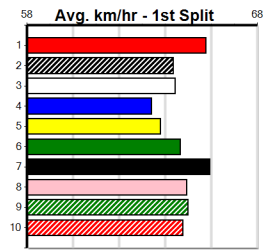

WARRNAMBOOL RACE 13

Distance: 390m, Race Type: Grade 5, Total Prizemoney: $2,925
1st: $1,950, 2nd: $600, 3rd: $300, 4th: $75

HARAJUKU LASS (1) was far from disgraced here last week and she is drawn to make every post a winner. PLUTOCRACY (6) was impressive at Geelong last time and he just needs a little luck early on. LYON BALE (3) can charge to the line

Watchdog Tips: 1 6 3 2 Bet: Win 1

Form Box Wgt Dist Track Date Time BON Margin 1st/2nd (Time) PIR Checked Comment W/R Split 1 S/P Grade
HARAJUKU LASS [5] Solid effort last time, draw suits, go close $2.60
Owner(s): A Lie
Winning Distances: < 300m (0) 300 - 399m (0) 400 - 499m (4) 500 - 599m (0) 600 - 699m (0) > 700m (0)
Winning Weights: 23.2(1) 23.6(1) 23.7(1) 23.9(1)
2nd (8) 23.9 400 GEL R3 16-Jul-24 22.75 22.53 0.10L LUKA MAGIC (22.74) M/11 . . . . 8.44 $2.70 6G
1st (4) 23.6 400 GEL R9 26-Jul-24 22.69 22.39 5.50L JUNGLE FIREBALL (23.04) Q/11 . . . . 8.42 $3.30 X67
1st (2) 23.9 400 GEL R12 02-Aug-24 22.91 22.54 1.5L NO RIGHT TURNS (23.01) Q/11 . . . . 8.47 $4.50 5
7th (4) 23.9 400 WGL R10 09-Aug-24 23.44 22.22 11.00 VALLETTA DASH (22.69) M/78 . . . . 8.67 $11.40 5
7th (3) 23.9 390 WBL R11 15-Aug-24 22.80 21.75 11.00 MOONLIGHT GRAND (22.09) M/77 . . . . 9.22 $7.90 5
4th (4) 23.9 400 WGL R11 30-Aug-24 23.00 22.57 4.25L BLUEBELLE COLOUR (22.71) M/44 . . . . 8.50 $20.00 5
6th (4) 23.8 390 WBL R10 05-Sep-24 22.94 22.00 11.00 DRAGONELLE (22.21) M/66 . . . . 9.06 $7.40 RWH
4th (5) 24.0 390 WBL R12 12-Sep-24 22.36 21.89 1.75L FRONT COVER (22.25) Q/22 . . . . 8.67 $11.50 5
Last 3 wins NOT included above
1st (7) 23.2 400 WGL R9 04-Apr-24 23.04 22.65 3.75L OUR GLAD (23.30) M/11 . . . . 8.52 $5.30 T3-RW
1st (7) 23.7 400 GEL R9 09-Jul-24 22.77 22.77 5.50L GOSSIPS (23.14) Q/11 . . . . 8.41 $6.90 7
Trainer: Jason Sharp (Lara)

DR. MATRIX [5] Biks Never too far away here, must for exotics $8.00
Owner(s): A Croxford
Winning Distances: < 300m (0) 300 - 399m (0) 400 - 499m (9) 500 - 599m (0) 600 - 699m (0) > 700m (0)
Winning Weights: 29.0(1) 29.1(1) 29.3(1) 29.4(1) 29.5(1) 29.6(2) 29.7(1) 29.8(1)
4th (6) 29.1 390 WBL R5 22-Jul-24 23.00 22.22 11.00 CALL ME ARTIE (22.27) Q/33 . . . . 9.01 $27.90 5
3rd (3) 29.1 390 WBL R10 29-Jul-24 22.74 22.35 3.75L LUC CRUZ (22.48) Q/32 . . . . 8.83 $7.50 5
6th (4) 29.5 400 GEL R3 06-Aug-24 23.25 22.31 14.00 LUKA MAGIC (22.32) M/77 . . . . 8.77 $25.10 5
1st (7) 29.5 400 GEL R5 13-Aug-24 22.77 22.63 0.25L SHAKA BIG TONKS (22.77) M/22 . . . . 8.53 $47.10 5
5th (5) 29.5 410 HOR R4 19-Aug-24 23.79 22.84 9.00L JACAEYRS BALE (23.19) M/53 . . . . 10.84 $14.70 5
5th (6) 29.6 390 BAL R6 28-Aug-24 22.76 22.24 4.50L LUKA MAGIC (22.46) M/55 . . . . 8.70 $33.80 5
5th (2) 29.6 390 WBL R11 05-Sep-24 22.88 22.00 9.50L MYOLA THUNDER (22.24) M/45 . . . . 8.91 $15.00 5
3rd (5) 29.6 390 WBL R13 12-Sep-24 22.47 21.89 1.75L XYLUS BALE (22.36) Q/33 . . . . 8.85 $15.00 5
Last 3 wins NOT included above
1st (2) 29.7 400 GEL R6 02-Mar-23 22.62 22.41 0.01L VAYDA BALE (22.62) Q/32 . . . . 8.36 $12.20 FFA
1st (6) 29.8 400 GEL R6 16-Apr-24 22.87 22.64 1.25L SNOWY'S SISTER (22.94) M/22 . . . . 8.44 $16.00 5
1st (3) 29.6 400 GEL R12 27-Apr-24 22.99 22.35 0.25L SCULLY BALE (23.01) M/11 . . . . 8.53 $22.90 5
Trainer: Kevin Quinn (Cundare North)