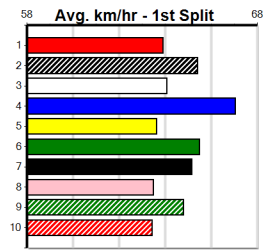

ONE MORE RACE TO GO

Distance: 390m, Race Type: Grade 5, Total Prizemoney: $2,925
1st: $1,950, 2nd: $600, 3rd: $300, 4th: $75

ROSCOE BALE (1) had little luck when resuming from a spell and he is drawn to make amends.
TIME TO PROPHET (2) has a nice turn of foot and he can follow the red through in the early stages.
ZERO KILLER (8) has been consistent to date.

Watchdog Tips: 1 2 8 3 Bet: Win 1

Race card for ROSCOE BALE (NSW)[5]. Includes details on owner (B Wheeler), sire (ALLEN DEED), dam (WANNA ALLEN), and a list of past race results with dates, times, and distances.

Race card for TIME TO PROPHET [5]. Includes details on owner (J Hopper), sire (MY REDEEMER), dam (HEADSPACE), and a list of past race results.

Race card for TINKER PETE [5]. Includes details on owner (Burns Racing), sire (ORSON ALLEN), dam (GAWKER BALE), and a list of past race results.

Race card for MAC AND CHEESE [5]. Includes details on owner (A Lie), sire (FERAL FRANKY), dam (JUNK FOOD JUNKIE), and a list of past race results.

Race card for STRESS TEST [5]. Includes details on owner (P Inguanti), sire (MY REDEEMER), dam (MISS ENERGISER), and a list of past race results.