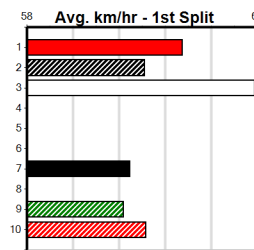

GAP ADOPTION DAY - SUNDAY AT THE

2

5:29PM

(VIC time)

Distance: 390m, Race Type: Maiden, Total Prizemoney: $2,535
1st: $1,680, 2nd: $520, 3rd: $260, 4th: $75

WALTZING BUZZ (3) led for a long way when placed on debut and he will be much better for the run. MIKAELA'S JOY (2) has been impressive in her two runs to date and she will be on the pace throughout. ASTON CIARRA (1) is nearing a win

Watchdog Tips: **3** **2** **1** **9** **Bet:** Box Quinella 1,2,3 ($10 for 333.33%)

Form Box	Wgt	Dist	Track	Date	Time	BON	Margin	1st/2nd (Time)	PIR	Checked	Comment	W/R	Split 1	S/P	Grade		
1	ASTON CIARRA [M] $3.40																
	Solidly placed in her past three, can threaten																
	BK Bitch Jan-22 Sire: ASTON DEE BEE Dam: ASTON CORINNA Trainer: Aimee Drew (Dennington)																
	Owner(s): R Borda																
	Winning Distances: < 300m (0) 300 - 399m (0) 400 - 499m (0) 500 - 599m (0) 600 - 699m (0) > 700m (0)																
	Winning Weights:																
	6th (2) 29.2 390 WBL R1 07-Mar-24 23.20 21.79 15.00 ASTON BAHT (22.20) M/66 9.14 $17.50 M																
	5th (4) 29.1 400 MTG R2 30-Jun-24 23.97 22.96 7.00L ASTON DAWSON (23.47) M/66 11.01 $7.50 XM6																
	2nd (4) 29.2 390 WBL R1 04-Jul-24 22.66 22.08 2.00L CUDGEE'S WREN (22.54) M/42 Q/33 W 8.79 $8.60 M																
	2nd (1) 28.3 390 WBL R2 05-Sep-24 22.76 22.00 7.00L GO ME GO (22.27) Q/33 8.99 $3.20 M																
2nd (2) 28.6 390 WBL R1 12-Sep-24 22.35 21.89 0.75L PANAMA RHODE (22.31) S/22 8.75 $3.20 M																	
Last 3 wins NOT included above																	
<table border="1" style="width:100%"> <thead> <tr><th colspan="8">Box History</th></tr> <tr><th>Bx</th><th>1st</th><th>2nd</th><th>3rd</th><th>4th</th><th>5th</th><th>6th</th><th>7th</th><th>8th</th></tr> </thead> <tbody> <tr><td>1</td><td>1</td><td></td><td></td><td></td><td></td><td></td><td></td><td></td></tr> <tr><td>2</td><td>1</td><td></td><td></td><td></td><td></td><td>1</td><td></td><td></td></tr> <tr><td>3</td><td></td><td></td><td></td><td></td><td></td><td></td><td></td><td></td></tr> <tr><td>4</td><td>1</td><td></td><td></td><td></td><td>1</td><td></td><td></td><td></td></tr> <tr><td>5</td><td></td><td></td><td></td><td></td><td></td><td></td><td></td><td></td></tr> <tr><td>6</td><td></td><td></td><td></td><td></td><td></td><td></td><td></td><td></td></tr> <tr><td>7</td><td></td><td></td><td></td><td></td><td></td><td></td><td></td><td></td></tr> <tr><td>8</td><td></td><td></td><td></td><td></td><td></td><td></td><td></td><td></td></tr> <tr><td colspan="6">Prize Best</td><td colspan="2">$1560.00</td><td></td></tr> <tr><td colspan="6">Starts</td><td colspan="2">22.35(2)-12/9/24</td><td></td></tr> <tr><td colspan="6">Trk/Dts</td><td colspan="2">5-0-3-0</td><td></td></tr> <tr><td colspan="6">APM</td><td colspan="2">4-0-3-0</td><td>1352</td></tr> </tbody> </table>																	
2	MIKAELA'S JOY (SA)[M] $4.00																
	Impressive in both runs, danger if crosses																
	BD Bitch Feb-23 Sire: BARCIA BALE Dam: LILY PAD Trainer: Lisa Delbridge (Balliang)																
	Owner(s): A Lapinskas																
	Winning Distances: < 300m (0) 300 - 399m (0) 400 - 499m (0) 500 - 599m (0) 600 - 699m (0) > 700m (0)																
	Winning Weights:																
	2nd (1) 28.0 400 GEL R2 06-Sep-24 23.06 22.68 3.00L PAW KATTIA (22.86) M/22 8.61 $6.50 M																
	3rd (3) 28.0 390 BAL R3 11-Sep-24 22.64 22.05 3.75L THAT'S MY COUSIN (22.39) M/33 8.66 $2.30 M																
	Last 3 wins NOT included above																
	<table border="1" style="width:100%"> <thead> <tr><th colspan="8">Box History</th></tr> <tr><th>Bx</th><th>1st</th><th>2nd</th><th>3rd</th><th>4th</th><th>5th</th><th>6th</th><th>7th</th><th>8th</th></tr> </thead> <tbody> <tr><td>1</td><td></td><td>1</td><td></td><td></td><td></td><td></td><td></td><td></td></tr> <tr><td>2</td><td></td><td></td><td></td><td></td><td></td><td></td><td></td><td></td></tr> <tr><td>3</td><td></td><td></td><td></td><td>1</td><td></td><td></td><td></td><td></td></tr> <tr><td>4</td><td></td><td></td><td></td><td></td><td></td><td></td><td></td><td></td></tr> <tr><td>5</td><td></td><td></td><td></td><td></td><td></td><td></td><td></td><td></td></tr> <tr><td>6</td><td></td><td></td><td></td><td></td><td></td><td></td><td></td><td></td></tr> <tr><td>7</td><td></td><td></td><td></td><td></td><td></td><td></td><td></td><td></td></tr> <tr><td>8</td><td></td><td></td><td></td><td></td><td></td><td></td><td></td><td></td></tr> <tr><td colspan="6">Prize Best</td><td colspan="2">$780.00</td><td></td></tr> <tr><td colspan="6">Starts</td><td colspan="2">FSH</td><td></td></tr> <tr><td colspan="6">Trk/Dts</td><td colspan="2">2-0-1-1</td><td></td></tr> <tr><td colspan="6">APM</td><td colspan="2">0-0-0-0</td><td>780</td></tr> </tbody> </table>																
3	WALTZING BUSTER [M] $1.90																
	Led for a long way on debut, hard to reel in																
	BK Dog Apr-22 Sire: FLYNN Dam: VELOCITY WHISPER Trainer: Daryl Brennan (Napoleons)																
	Owner(s): G Ithier