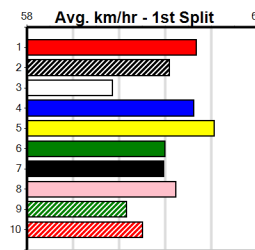

HAPPY BIRTHDAY TESSA BYRNE

Distance: 450m, Race Type: Grade 5, Total Prizemoney: $2,925
1st: $1,950, 2nd: $600, 3rd: $300, 4th: $75

MAGNUM RIOT (4) was brilliant when placed at Ballarat last time and he will find this a little easier.
IDRON BALE (6) can be hard to follow but he has a big engine and he just needs to step on terms.
GOT A PULSE (7) is racing with great confidence.

Watchdog Tips: 4 6 7 5 Bet: Win 4

MORAINÉ SOFIA [5] Strong Horsham winner but prefer out wide, place $8.00
WBD Bitch Jul-21 Sire: FULLY LOADED Dam: MORAINÉ ROSIE
Owner(s): MORAINÉ (SYN), G Judd, S Judd
Trainer: Glenn Judd (Noorat)

BELAIR BRAE [5] Likely to get crowded early on, prefer others $21.00
BD Bitch Jan-22 Sire: KINLOCH BRAE Dam: JUST LOVIN' IT
Owner(s): P Byrne
Trainer: Trevor Steel (Nullawarre)

PAW OCTAVIA (NSW)[5] Better suited to a longer journey, prefer to watch $12.00
BD Bitch Aug-22 Sire: FERNANDO BALE Dam: XAMIRA BALE
Owner(s): B Wheeler
Trainer: Samantha Grenfell (Anakie)

MAGNUM RIOT [5] Serious prospect, great effort last time, yes $2.80
BK Dog Sep-22 Sire: ALLEN DEED Dam: BLUE SKY RIOT
Owner(s): S Camden-bermingham
Trainer: Colin Bermingham (Mount Mercer)

DIVA ERADICATOR [5] Shows promise, good early burn, keep safe $4.00
BD Bitch Nov-22 Sire: KNOCKA NORRIS Dam: STRENGTH TO WYN
Owner(s): B Keel
Trainer: Daniel Gibbons (Avalon)

1

2

3

4

5