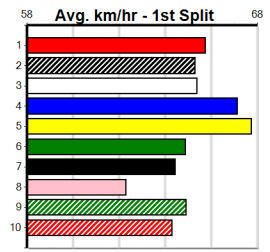

MATKO HIRE

Distance: 450m, Race Type: Mixed 4/5, Total Prizemoney: $3,360
1st: $2,250, 2nd: $690, 3rd: $345, 4th: $75

DESCRIPTION (4) is armed with scorching early speed and he will find this easier than his most recent racing. DOLLAR BUCKS (8) had little luck here last week and he is drawn to make amends, while MYOLA NICK (5) could be the value runner

Watchdog Tips: 4 8 5 3 Bet: Win 4

PAW TIKKA (NSW)[5] Rises in class, needs to lead, maybe next time $12.00
Owner(s): B Wheeler
Winning Distances: < 300m (0) 300 - 399m (1) 400 - 499m (1) 500 - 599m (2) 600 - 699m (0) > 700m (0)
Box History table and Prize Best Starts Trk/Dts APM

KADE (NSW)[5] Gun NSW speedster, resuming, tough ask fresh $2.80
Owner(s): E Burrett
Winning Distances: < 300m (0) 300 - 399m (0) 400 - 499m (4) 500 - 599m (3) 600 - 699m (0) > 700m (0)
Box History table and Prize Best Starts Trk/Dts APM

PAW ZELINI (NSW)[5] Explodes soon after box rise, must be respected $10.00
Owner(s): B Wheeler
Winning Distances: < 300m (0) 300 - 399m (1) 400 - 499m (2) 500 - 599m (4) 600 - 699m (0) > 700m (0)
Box History table and Prize Best Starts Trk/Dts APM

DESCRIPTION [4] Lightning early speed, drops in class, go close $3.40
Owner(s): A Tullio
Winning Distances: < 300m (0) 300 - 399m (3) 400 - 499m (9) 500 - 599m (1) 600 - 699m (0) > 700m (0)
Box History table and Prize Best Starts Trk/Dts APM

MYOLA NICK [5] Solid muster, gets a cart across, can threaten $12.00
Owner(s): A Kampman
Winning Distances: < 300m (0) 300 - 399m (6) 400 - 499m (4) 500 - 599m (0) 600 - 699m (0) > 700m (0)
Box History table and Prize Best Starts Trk/Dts APM