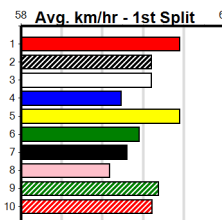

Track Record:

Distance	Time	Greyhound	Date Set
525m	29.376	ALLEN DEED	03-Jan-15
600m	33.911	DYNA DOUBLE ONE	06-Feb-16
730m	41.933	SPACE STAR	28-Feb-15

The Meadows

SPORTSBET FINAL

Distance: 525m, Race Type: Maiden Final, Total Prizemoney: \$8,785
 1st: \$5,900, 2nd: \$1,820, 3rd: \$915, 4th: \$150