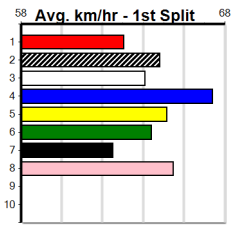

11

9:55PM

(VIC time)

Watchdog Tips:

0 0 0 0

Bet: