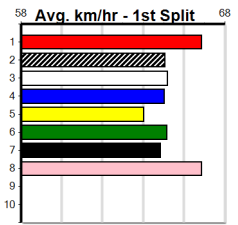

FERNANDO MICK AT STUD

Distance: 525m, Race Type: Grade 5, Total Prizemoney: $8,785
1st: $5,900, 2nd: $1,820, 3rd: $915, 4th: $150

10

9:34PM

(VIC time)

Watchdog Tips: 0 0 0 0 **Bet:** .