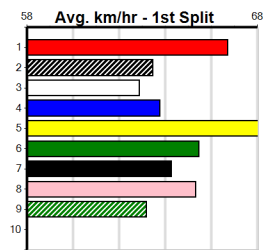

Owner(s): Sire: Dam: Trainer:

Winning Distances: < 300m (0) 300 - 399m (0) 400 - 499m (0) 500 - 599m (0) 600 - 699m (0) > 700m (0)

Winning Weights: Box History

CITY VIEW BISTRO

5

7:55PM

(VIC time)

Distance: 600m, Race Type: Grade 5, Total Prizemoney: \$10,095
 1st: \$6,800, 2nd: \$2,095, 3rd: \$1,050, 4th: \$150