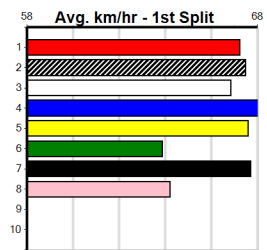

TOTAL CONTAINER SOLUTIONS

Distance: 730m, Race Type: Mixed 4/5, Total Prizemoney: $10,375
1st: $7,000, 2nd: $2,150, 3rd: $1,075, 4th: $150

Watchdog Tips:

Bet:

Table with columns: Form Box, Wgt, Dist, Track, Date, Time, BON, Margin, 1st/2nd (Time), PIR, Checked, Comment, W/R, Split 1, S/P, Grade

DOTTY'S GIFT [5]
BK Bitch Dec-20 Sire: BELLA INFRARED Dam: AMELIA CHRISTA
Owner(s): R Moore
Trainer: Robin Moore (Devon Meadows)
Winning Distances: < 300m (0) 300 - 399m (0) 400 - 499m (1) 500 - 599m (7) 600 - 699m (6) > 700m (0)
Winning Weights: 27.3(3) 27.4(4) 27.5(1) 27.7(1) 27.8(3) 28.0(1) 28.1(1)
Box History table and Prize Best Starts table included.

SHAKE AND BAKE [5]
BK Bitch May-22 Sire: SHIMA SHINE Dam: SUPER TORA
Owner(s): Super Tora (SYN), G Farrugia, W Gallagher, S Siegersma, B Schuring
Trainer: Jeffrey Britton (Anakie)
Winning Distances: < 300m (0) 300 - 399m (0) 400 - 499m (0) 500 - 599m (3) 600 - 699m (4) > 700m (2)
Winning Weights: 30.2(1) 30.6(1) 30.7(1) 30.8(2) 30.9(1) 31.0(2) 31.4(1)
Box History table and Prize Best Starts table included.

GROOVBIRD [5]
BK Bitch May-22 Sire: NEED MY MONEYNOW Dam: SAINT WEST
Owner(s): KRAMERICA (SYN), G Farrugia, W Gallagher
Trainer: Jeffrey Britton (Anakie)
Winning Distances: < 300m (0) 300 - 399m (0) 400 - 499m (1) 500 - 599m (5) 600 - 699m (2) > 700m (0)
Winning Weights: 29.1(1) 29.2(2) 29.3(2) 29.4(1) 29.5(1) 29.8(1)
Box History table and Prize Best Starts table included.

REITERATE [4]
WBK Dog Jul-22 Sire: FERNANDO BALE Dam: SILKEN
Owner(s): J Sharp
Trainer: Jeffrey Britton (Anakie)
Winning Distances: < 300m (0) 300 - 399m (0) 400 - 499m (1) 500 - 599m (1) 600 - 699m (3) > 700m (1)
Winning Weights: 31.9(3) 32.0(2) 32.2(1)
Box History table and Prize Best Starts table included.

HENRY INTENTION [5]
BD Dog Nov-21 Sire: AUSSIE INFRARED Dam: JANE'S INTENTION
Owner(s): O'Neill Racing (SYN), T O'Neill, T O'Neill, M O'Neill
Trainer: Tom O'Neill (Pearcedale)
Winning Distances: < 300m (0) 300 - 399m (0) 400 - 499m (0) 500 - 599m (4) 600 - 699m (3) > 700m (0)
Winning Weights: 37.2(1) 37.3(4) 37.5(2)
Box History table and Prize Best Starts table included.

1

2

3

4

5