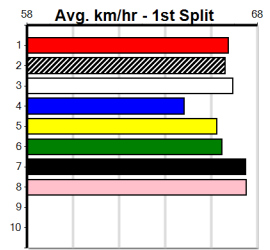

AMRON BOY AT STUD

Distance: 525m, Race Type: Mixed 3/4, Total Prizemoney: $9,055
1st: $6,100, 2nd: $1,870, 3rd: $935, 4th: $150

Watchdog Tips: ☐ ☐ ☐ ☐ ☐

Bet: