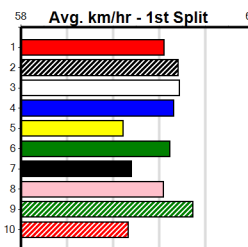

GAP ADOPTION DAY - HERE TOMORROW

2

7:01PM

(VIC time)

Distance: 525m, Race Type: Mixed 6/7, Total Prizemoney: $8,785
1st: $5,900, 2nd: $1,820, 3rd: $915, 4th: $150

Watchdog Tips: ☐ ☐ ☐ ☐ ☐ Bet:

Form	Box	Wgt	Dist	Track	Date	Time	BON	Margin	1st/2nd (Time)	PIR	Checked	Comment	WR	Split 1	S/P	Grade

1

COOL IT [7]
BK Bitch Jan-22 Sire: MY REDEEMER Dam: ZERO COOL
Owner(s): Brothers from other mothers (SYN), B Nolan, J Oliver, J Lamont Trainer: Justin Nolan (Devon Meadows)
Winning Distances: < 300m (0) 300 - 399m (0) 400 - 499m (1) 500 - 599m (0) 600 - 699m (0) > 700m (0)
Winning Weights: 27.9(1)

1st (2)	27.9	435	SLE	R2	07-Aug-24	24.77	24.38	7.50L	PAUA OF TESSA (25.26)	M/311		SW		5.36	$2.60	M
6th (6)	27.9	450	SHP	R6	12-Aug-24	25.96	25.11	7.50L	PAW REX (25.43)	M/667				6.83	$21.10	X67H
2nd (8)	28.4	525	MEP	R11	04-Sep-24	30.46	30.09	3.00L	BEGGIN' (30.27)	S/2433				5.19	$7.90	X67H
2nd (5)	28.5	525	MEA	R3	14-Sep-24	30.23	29.70	0.50L	BEGGIN' (30.21)	M/2332				5.21	$14.10	X67F

Last 3 wins NOT included above

Box History

Bx	1st	2nd	3rd	4th	5th	6th	7th	8th
1								
2	1							
3								
4								
5		1						
6						1		
7								
8		1						

Prize Best	$6370.00
Starts	30.23(5)-14/9/24
Trk/Dts	4-1-2-0
APM	2-0-2-0
	6034

2

PAW HARRY (NSW)[6]
DKBD Dog Dec-22 Sire: BERNARDO Dam: HADARAH BALE
Owner(s): B Wheeler Trainer: Mark Delbridge (Balliang)
Winning Distances: < 300m (0) 300 - 399m (1) 400 - 499m (0) 500 - 599m (1) 600 - 699m (0) > 700m (0)
Winning Weights: 35.8(1) 36.5(1)

2nd (3)	36.7	390	SHP	R2	26-Aug-24	22.94	22.16	0.025	DARRA SAPPHIRE (22.94)	M/32				8.78	$3.00	MH
1st (4)	36.5	390	SHP	R3	02-Sep-24	22.40	21.92	1.00L	DARRA SAPPHIRE (22.47)	M/32		SW		8.70	$10.10	MF
4th (4)	36.2	450	SHP	R2	09-Sep-24	25.53	25.01	3.25L	BARRETOS (25.30)	M/774				6.69	$8.60	X67
2nd (2)	36.2	460	GEL	R9	13-Sep-24	26.19	25.59	3.5L	PAW VERNON (25.96)	M/123				6.63	$4.70	X67
1st (8)	35.8	515	SAP	R6	16-Sep-24	29.75	29.52	7.00L	ALL JAZZ (30.22)	M/1111				5.16	$5.80	X67H

Last 3 wins NOT included above

Box History

Bx	1st	2nd	3rd	4th	5th	6th	7th	8th
1								
2		1						
3			1					
4	1			1				
5								
6								
7								
8	1							

Prize Best	$5375.00
Starts	FSH
Trk/Dts	5-2-2-0
APM	0-0-0-0
	5375

3

PAW BERRY (NSW)[6]
BEF Bitch Dec-22 Sire: BERNARDO Dam: HADARAH BALE
Owner(s): B Wheeler Trainer: Mark Delbridge (Balliang)
Winning Distances: < 300m (0) 300 - 399m (0) 400 - 499m (1) 500 - 599m (1) 600 - 699m (0) > 700m (0)
Winning Weights: 28.4(2)

5th (7)	28.4	525	MEP	R9	14-Aug-24	31.00	29.83	7.00L	TRUE TEMPER (30.51)	M/4445				5.24	$13.00	7
2nd (2)	28.4	515	SAP	R2	19-Aug-24	29.98	29.31	8.00L	PAW EARNEST (29.45)	Q/1122				5.12	$13.70	RW
2nd (6)	28.4	460	WGL	R4	27-Aug-24	26.52	26.16	0.50L	XOEL BALE (26.48)	M/111				6.53	$21.10	X67H
1st (8)	28.4	500	BEN	R6	30-Aug-24	28.45	28.06	4.25L	RED SHIRAZ (28.73)	M/111				6.71	$5.70	RW
2nd (8)	28.3	460	WGL	R5	03-Sep-24	26.27	25.92	1.75L	XOEL BALE (26.15)	Q/111				6.54	$6.10	X67F
3rd (3)	28.4	460	GEL	R9	06-Sep-24	26.11	25.59	3.75L	PAW UTILITY (25.85)	Q/233				6.70	$11.10	RW
3rd (4)	28.4	460	GEL	R9	13-Sep-24	26.25	25.59	4.25L	PAW VERNON (25.96)	M/442				6.77	$5.40	X67
2nd (1)	28.5	515	SAP	R4	16-Sep-24	29.90	29.52	0.05L	ELLIOTT (29.90)	M/1111				5.07	$3.90	X67H

Last 3 wins NOT included above

Box History

Bx	1st	2nd	3rd	4th	5th	6th	7th	8th
1								
2	1	1						
3				1	1			
4				1				
5								
6		1					1	
7						1		
8	1	1						

Prize Best	$7732.14
Starts	31.00(7)-14/8/24
Trk/Dts	11-2-4-0
APM	1-0-0-0
	7381