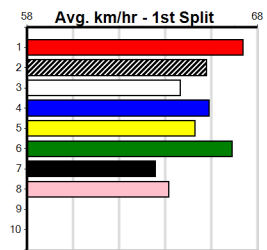

HAPPY 30TH BIRTHDAY OCEAN

Distance: 525m, Race Type: Grade 5, Total Prizemoney: $8,785
1st: $5,900, 2nd: $1,820, 3rd: $915, 4th: $150

Watchdog Tips:

Bet:

Form Box	Wgt	Dist	Track	Date	Time	BON	Margin	1st/2nd (Time)	PIR	Checked	Comment	WR	Split 1	S/P	Grade

1

CHAVERO [5]
BK Dog May-22 Sire: SHIMA SHINE Dam: ITA LOUISA
Owner(s): S Toner
Winning Distances: < 300m (0) 300 - 399m (4) 400 - 499m (2) 500 - 599m (1) 600 - 699m (0) > 700m (0)
Winning Weights: 36.5(1) 36.6(1) 36.8(1) 36.9(1) 37.0(1) 37.2(1) 37.4(1)

4th (3)	37.5	350	HVL	R3	09-Jun-24	19.57	19.29	4.00L SICK AND TIRED (19.29)	M/8	.	.	.	6.82	$16.40	RWF
6th (5)	36.6	525	MEA	R12	22-Jun-24	30.81	29.65	9.00L PICCOLO BALE (30.20)	M/3345	.	.	.	5.22	$6.20	5
1st (1)	36.5	300	HVL	R10	14-Jul-24	16.87	16.69	2.50L FLAMING FOX (17.04)	M/6	.	.	.	4.08	$1.70	RWH
2nd (1)	36.3	300	HVL	R5	21-Jul-24	16.63	16.52	1.75L CHEAP RED WINE (16.52)	S/7	.	.	.	4.07	$2.80	RWF
1st (2)	36.6	400	WGL	R11	02-Aug-24	22.57	22.57	1.75L MR. DRAMATIC (22.67)	M/21	.	.	.	8.40	$2.50	X45
3rd (3)	36.8	460	WGL	R8	09-Aug-24	26.03	25.58	3.25L LIGHTNING JEWEL (25.81)	M/222	.	.	.	6.47	$3.00	5
4th (4)	37.1	515	SAN	R7	29-Aug-24	29.79	29.13	5.50L ZIPPING MINAJ (29.43)	S/4322	.	.	.	5.17	$10.30	5
1st (2)	37.0	515	SAN	R10	05-Sep-24	29.60	29.33	1.25L PAW GRADY (29.68)	Q/1111	.	SW	.	5.06	$6.00	5

Last 3 wins NOT included above

1st (8)	36.8	350	HVL	R4	05-May-24	19.58	19.09	0.25L SHOCK AND AWE (19.59)	M/4	.	.	.	6.71	$1.60	X67H
1st (3)	37.2	460	WGL	R9	21-May-24	25.83	25.83	9.00L TRIXY ZULU (26.46)	Q/111	.	.	.	6.50	$2.40	X67H
1st (8)	37.4	350	HVL	R4	02-Jun-24	19.43	19.24	0.25L AUSSIE SUPREME (19.45)	Q/1	.	SW	.	6.54	$2.70	RWH

Trainer: Stephen Toner (Bunyip)

Box History

Bx	1st	2nd	3rd	4th	5th	6th	7th	8th
1	1	1						
2	2	1						
3	1		2	1				
4				1				
5						1		
6					1			
7								
8	3							

Prize Best Starts Trk/Dts APM: $20335.00, 30.81(5)-22/6/24, 15-7-2-2, 1-0-0-0, 13847