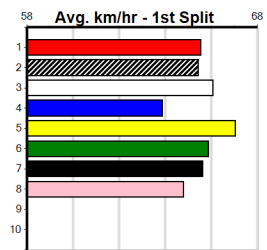

GORSKI TRUCK & TRAILER

Distance: 525m, Race Type: Grade 4, Total Prizemoney: $9,055
1st: $6,100, 2nd: $1,870, 3rd: $935, 4th: $150

Watchdog Tips:

Bet:

Form Box Wgt Dist Track Date Time BON Margin 1st/2nd (Time) PIR Checked Comment W/R Split 1 S/P Grade

HOCUS POCUS [4] BE Bitch Sep-21 Sire: FERNANDO BALE Dam: AMELIA CHRISTA Trainer: Christian Schmidt (Devon Meado)
Winning Distances: < 300m (0) 300 - 399m (0) 400 - 499m (2) 500 - 599m (5) 600 - 699m (0) > 700m (0)
Winning Weights: 26.3(1) 26.4(1) 26.5(1) 26.6(1) 26.8(2) 27.1(1)
4th (2) 26.9 515 SAN R5 30-May-24 30.57 29.95 4.75L DESIRED PATH (30.24) M/3224 . . . . 5.30 $5.20 5
7th (6) 26.9 435 SLE R8 26-Jun-24 24.85 24.20 9.50L LAMIA MILA (24.20) M/688 . . . . 5.33 $16.20 FFA
8th (7) 27.2 525 MEP R7 03-Jul-24 31.12 29.83 11.00 DAINTREE DAZZLER (30.41) M/8688 . . . . 5.37 $10.90 5H
4th (6) 27.7 515 SAP R7 22-Jul-24 31.38 29.48 17.00 ZALI KEEPING (30.21) M/7544 . . . . 5.30 $21.30 X45
3rd (1) 27.9 350 HVL R5 31-Jul-24 19.65 19.20 2.50L BLIND AMBITION (19.48) M/6 . . . . 6.71 $12.60 5
4th (7) 27.3 525 MEP R4 28-Aug-24 30.21 29.95 1.5L BILLY INTENTION (30.10) M/1233 . . . . 5.04 $10.90 5H
8th (2) 27.2 525 MEA R2 07-Sep-24 30.60 29.55 7.00L SHAYNA BALE (30.13) Q/2346 . . . W 5.07 $23.80 X45
4th (7) 27.5 460 WGL R7 13-Sep-24 26.19 25.54 6.00L CALIMO (25.80) Q/144 . . . . 6.45 $13.10 5H
Last 3 wins NOT included above
1st (8) 26.8 525 MEA R7 13-Jan-24 30.33 29.67 2.75L TINKER FRAN (30.51) M/1111 . . . . 5.09 $2.10 X45
1st (1) 26.8 435 SLE R12 18-Feb-24 24.48 24.26 2.75L GO STEVIE (24.66) Q/111 . . . SW 5.17 $4.00 5
1st (3) 27.1 515 SAP R9 25-Feb-24 29.60 29.46 1.75L CINDY KEEPING (29.72) M/1111 . . . . 5.04 $5.90 5

Box History table for HOCUS POCUS [4] with columns Bx, 1st, 2nd, 3rd, 4th, 5th, 6th, 7th, 8th and Prize Best Starts Trk/Dts APM.

PAW KRAMER (NSW)[4] DKBD Dog Aug-22 Sire: FERNANDO BALE Dam: XAMIRA BALE Trainer: Samantha Grenfell (Anakie)
Winning Distances: < 300m (0) 300 - 399m (0) 400 - 499m (1) 500 - 599m (4) 600 - 699m (0) > 700m (0)
Winning Weights: 30.9(1) 31.1(2) 31.2(1) 31.5(1)
3rd (4) 30.7 460 WGL R9 23-Jul-24 26.34 25.66 7.00L ANNABELLA ROSE (25.85) M/554 . . . . 6.73 $3.40 X67
3rd (8) 31.2 515 SAP R11 29-Jul-24 30.45 29.46 11.00 BAKIS BALE (29.71) M/3443 . . . . 5.25 $3.40 6G
1st (8) 31.2 460 GEL R3 02-Aug-24 26.14 26.02 0.75L XISAN BALE (26.19) M/432 . . . SW 6.71 $5.10 X67
3rd (7) 31.2 450 WBL R7 08-Aug-24 25.64 25.35 3.00L HIDDEN STONES (25.43) M/422 . . . . 6.72 $4.40 5
2nd (2) 30.8 450 BAL R3 14-Aug-24 25.55 25.35 1.25L HIGHER FORCE (25.47) M/543 . . . . 6.65 $4.50 RWH
4th (1) 31.0 450 BAL R4 21-Aug-24 25.65 25.21 3.25L I'M A MUSTANG (25.43) Q/113 . . . . 6.49 $5.90 RWF
1st (5) 30.9 525 MEA R11 24-Aug-24 30.07 29.71 2.25L ASTON TOMMY (30.22) M/1111 . . . . 5.07 $4.10 5
1st (7) 31.1 515 SAN R9 29-Aug-24 29.48 29.13 10.00 PAW LOU LOU (30.16) M/1111 . . . SW 5.09 $5.90 5
Last 3 wins NOT included above
1st (1) 31.1 515 SAP R4 01-Jul-24 30.09 29.44 2.75L LIBERTY KELTON (30.29) M/2111 . . . SW 5.19 $2.80 M
1st (1) 31.5 525 MEA R2 06-Jul-24 30.20 30.06 0.05L REALITY IS (30.20) M/1111 . . . . 5.12 $3.60 7