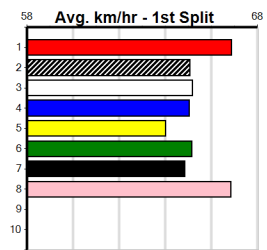

FERNANDO MICK AT STUD

Distance: 525m, Race Type: Grade 5, Total Prizemoney: $8,785
1st: $5,900, 2nd: $1,820, 3rd: $915, 4th: $150

Watchdog Tips: [ ] [ ] [ ] [ ] Bet: [ ]

IRISH LUCY [5]
BD Bitch Mar-22 Sire: SUPERIOR PANAMA Dam: IMMINENT
Owner(s): N Powell
Trainer: Jason Sharp (Lara)
Winning Distances: < 300m (0) 300 - 399m (0) 400 - 499m (1) 500 - 599m (5) 600 - 699m (0) > 700m (0)
Winning Weights: 25.9(1) 26.6(1) 26.9(1) 27.0(3)
Box History table and Prize Best Starts table included.

PAW GUNNER (NSW)[5]
DKBD Dog Dec-22 Sire: BERNARDO Dam: HADARAH BALE
Owner(s): B Wheeler
Trainer: Mark Delbridge (Balliang)
Winning Distances: < 300m (0) 300 - 399m (0) 400 - 499m (0) 500 - 599m (3) 600 - 699m (0) > 700m (0)
Winning Weights: 33.1(2) 33.3(1)
Box History table and Prize Best Starts table included.

PAW XANDER (NSW)[5]
BK Dog Jul-22 Sire: AUSSIE INFRARED Dam: DYNA PATTY
Owner(s): B Wheeler
Trainer: Mark Delbridge (Balliang)
Winning Distances: < 300m (0) 300 - 399m (0) 400 - 499m (1) 500 - 599m (3) 600 - 699m (0) > 700m (0)
Winning Weights: 29.7(2) 30.1(2)
Box History table and Prize Best Starts table included.

HASKO BALE (NSW)[5]
BK Bitch Jan-21 Sire: BARCIA BALE Dam: DYNA PATTY
Owner(s): B Wheeler
Trainer: Samantha Grenfell (Anakie)
Winning Distances: < 300m (0) 300 - 399m (0) 400 - 499m (4) 500 - 599m (7) 600 - 699m (0) > 700m (0)
Winning Weights: 26.1(1) 26.2(1) 26.5(1) 26.8(1) 26.9(1) 27.0(1) 27.1(3) 27.8(1) 28.5(1)
Box History table and Prize Best Starts table included.

ZORBAS BALE (NSW)[5]
DKBD Dog Apr-22 Sire: CHRISTO BALE Dam: DYNA ROMY
Owner(s): B Wheeler
Trainer: Correy Grenfell (Anakie)
Winning Distances: < 300m (0) 300 - 399m (1) 400 - 499m (4) 500 - 599m (2) 600 - 699m (0) > 700m (0)
Winning Weights: 33.7(1) 34.2(3) 34.4(1) 35.4(2)
Box History table and Prize Best Starts table included.

1

2

3

4

5