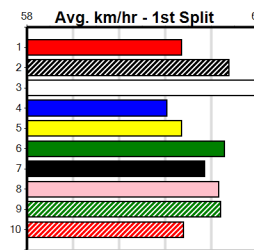

Last 3 wins NOT included above

Prize Best Starts	\$5705.00
Trk/Dts	30.43(3)-11/9/24
APM	6-2-2-1
	4-1-1-1
	5587

SHEPPARTON TO THE MEADOWS FINAL

3

7:17PM

(VIC time)

Distance: 525m, Race Type: Grade 5 Final, Total Prizemoney: \$9,055
 1st: \$6,100, 2nd: \$1,870, 3rd: \$935, 4th: \$150