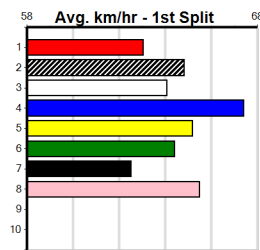

Watchdog Tips:

Bet:

Form Box	Wgt	Dist	Track	Date	Time	BON	Margin	1st/2nd (Time)	PIR	Checked	Comment	WR	Split 1	S/P	Grade

PAW EARNEST (NSW)[5]

RF Dog Dec-22 Sire: BERNARDO Dam: HADARAH BALE Trainer: Mark Delbridge (Balliang)

Owner(s): B Wheeler
Winning Distances: < 300m (0) 300 - 399m (0) 400 - 499m (0) 500 - 599m (4) 600 - 699m (0) > 700m (0)
Winning Weights: 34.1(1) 34.7(1) 35.1(1) 35.3(1)

8th (7)	34.5	515	SAN	R1	08-Aug-24	30.46	29.36	13.00 PAW FREDRICK (29.59)	M/6567	.	.	.	5.28	$11.80	MF
3rd (8)	34.6	525	MEP	R9	14-Aug-24	30.85	29.83	4.75L TRUE TEMPER (30.51)	M/3554	.	.	.	5.22	$2.30	7
1st (1)	34.7	515	SAP	R2	19-Aug-24	29.45	29.31	8.00L PAW BERRY (29.98)	M/5211	.	.	.	5.24	$1.20	RW
4th (3)	34.8	525	MEA	R3	24-Aug-24	30.46	29.71	3.5L HONEY ZEN (30.21)	M/7554	.	.	.	5.32	$2.30	6G
3rd (5)	35.0	595	SAN	R3	29-Aug-24	34.58	34.03	2.00L PAW BODHI (34.45)	S/4333	.	.	.	9.45	$3.10	X67
1st (7)	35.1	530	APK	R4	05-Sep-24	30.42	30.33	0.75L SCARY EYES (30.47)	0	.	SAMP	.	5.45	$2.50	6
6th (6)	35.5	530	APK	R8	12-Sep-24	31.03	30.37	9.00L HOT ASHES (30.40)	S/8221	.	.	.	5.57	$4.80	SH
1st (7)	35.3	515	SAP	R11	16-Sep-24	29.84	29.52	3.5L STEELE JAKIT (30.08)	S/8221	.	.	.	5.34	$3.80	5

Last 3 wins NOT included above

1st (1)	34.1	515	SAP	R2	29-Jul-24	29.69	29.46	5.50L PAW PETROV (30.05)	M/3111	.	SW	.	5.27	$3.30	MH

Box History

Bx	1st	2nd	3rd	4th	5th	6th	7th	8th
1	2							
2								
3				1				
4								
5			1					
6						1		
7	2							1
8			1					

Prize Best Starts Trk/Dts APM $10475.00 30.46(3)-24/8/24 9-4-0-2 2-0-0-1 10026

MEMPHIS RAINS [5]

BK Dog Apr-22 Sire: TOMMY SHELBY Dam: FRANK'S GIRL Trainer: Matthew Lanigan (Rowsley)

Owner(s): UP TO PAR RACING (SYN), T Wieland, J Thwaites, J Lock, B Doukas, B Clarke
Winning Distances: < 300m (0) 300 - 399m (0) 400 - 499m (3) 500 - 599m (0) 600 - 699m (0) > 700m (0)
Winning Weights: 30.2(1) 30.9(2)

2nd (1)	30.2	450	WBL	R5	30-May-24	25.75	25.49	0.75L MISS MARY JO (25.71)	M/11	.	SW	.	6.78	$1.30	RW
5th (6)	29.9	450	WBL	R4	05-Jun-24	26.15	25.47	8.50L HAD A MISCHIEF (25.57)	S/877	.	.	.	6.91	$3.20	RW
5th (7)	29.9	460	GEL	R5	21-Jun-24	26.54	25.68	1.5L THUNDERBOLT ROSS	M/652	.	.	.	6.88	$2.90	RW
3rd (8)	31.3	390	BAL	R11	23-Aug-24	22.84	22.19	7.50L ALL TALKER (22.32)	M/33	.	.	.	8.64	$2.70	7
2nd (1)	31.3	410	HOR	R3	27-Aug-24	23.17	23.09	0.50L PAW REX (23.14)	M/22	.	.	.	10.49	$16.10	RWH
4th (4)	31.2	410	HOR	R4	03-Sep-24	23.50	23.05	6.00L PAW OSWALD (23.10)	S/55	.	.	.	10.71	$9.10	RWF
1st (1)	30.9	485	HOR	R5	10-Sep-24	27.27	27.27	2.75L PAW DIMETRA (27.45)	M/111	.	.	.	6.60	$1.70	X67
1st (7)	30.9	485	HOR	R9	17-Sep-24	27.59	27.44	1.00L NUTLEY BOY (27.65)	M/333	.	.	.	6.79	$1.30	X67

Last 3 wins NOT included above

1st (2)	30.2	425	BEN	R3	20-Apr-24	23.92	23.92	2.75L MCIVOR ALFY (24.10)	M/111	.	.	.	6.61	$1.20	M

Box History

Bx	1st	2nd	3rd	4th	5th	6th	7th	8th
1	1	4	1					
2	1	1						
3								
4				1				
5					1			
6			1				1	
7	1					1		
8			4					

Prize Best Starts Trk/Dts APM $12125.00 31.38(6)-10/4/24 19-3-5-6 1-0-0-0 8366