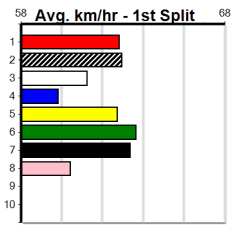

Sale

WELLINGTON LIVESTOCK (1-3 WINS)

Distance: 510m, Race Type: Restricted Win, Total Prizemoney: \$3,340
1st: \$2,230, 2nd: \$690, 3rd: \$345, 4th: \$75

9

8:22PM

(VIC time)

RHUBARB (8) turned in a strong performance to score on debut at Ballarat in 22.56 and she is suitably drawn out wide. DAINTREE ASTER (6) led for a long way at Sandown and she has the pace to cross again. PAW DIMETRA (2) just needs luck early on