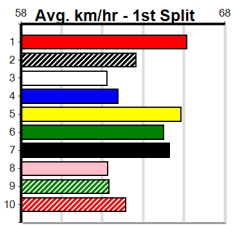

Sale

8

7:57PM

(VIC time)

KASMIC CUPCAKES

Distance: 510m, Race Type: Mixed 4/5, Total Prizemoney: $3,875
1st: $2,600, 2nd: $800, 3rd: $400, 4th: $75

ELITE ALEX (1) is a star speedster and he returned to form with a dashing 29.52 Sandown Park win.
KISAUNI (5) is racing with great confidence and he will pressure the favourite throughout. GO
MICKY (6) is showing plenty of promise.

Watchdog Tips:

1

5

6

7

Bet:

Win 1