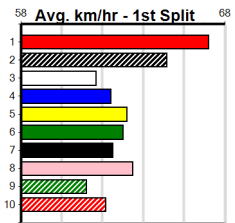

Owner(s): B Wheeler

1	2	3	4	5	6	7	8
Prize							
Best							
Starts							
Trk/Dst							
APM							

Sale

4

6:42PM

(VIC time)

STRATFORD MARINE

Distance: 435m, Race Type: Grade 6, Total Prizemoney: \$2,925
1st: \$1,950, 2nd: \$600, 3rd: \$300, 4th: \$75