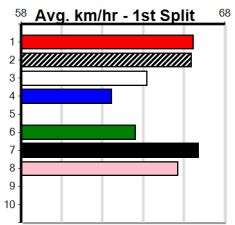

Sale

TOONGABBIE LODGE DAMSELS DASH

Distance: 510m, Race Type: Grade 5, Total Prizemoney: $3,340
1st: $2,230, 2nd: $690, 3rd: $345, 4th: $75

5

6:58PM

(VIC time)

BEBOP JAZZ (1) blew away her rivals at Horsham last time and she is suited by the rise in distance again. PAW LAUREN (8) was also stunning in her 23.18 Horsham win and she just needs a little luck early. BETSIE BALE (6) has class on her side

Watchdog Tips:

1

8

6

7

Bet:

Trifecta 1/6,7,8/2,6,7,8 ($10 - 111.11%)