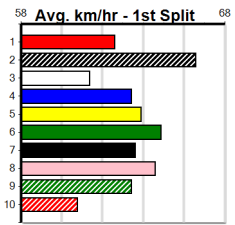

Sale

11

9:07PM

(VIC time)

RANFORD'S FAMILY BUTCHER

Distance: 435m, Race Type: Grade 5, Total Prizemoney: \$2,925
1st: \$1,950, 2nd: \$600, 3rd: \$300, 4th: \$75

Watchdog Tips:

2