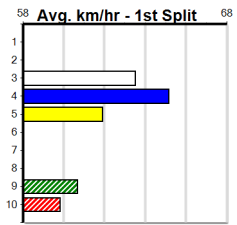

Sale

GIPPSLAND BEARING SUPPLIES PTY LTD

Distance: 435m, Race Type: Maiden, Total Prizemoney: $2,535
1st: $1,680, 2nd: $520, 3rd: $260, 4th: $75

1
5:47PM
(VIC time)

WALLS OF JERICHO (4) has been backed for plenty in his two runs to date and he should reward followers tonight. PRINCESS MONARCH (6) was impressive up the straight last time and she should fire here. MY OPIE (1) is a well bred type

Watchdog Tips: **4** **6** **1** **8** **Bet:** **Win 4**

Winning Boxes

Form	Box	Weight	Dist	Track	Date	Time	BON	Margin	1st/2nd (Time)	PIR	Checked	Comment	W/R	Split 1	S/P	Grade
1	MY OPIE [M]											<i>Dam line has produced numerous stars</i>				
BK	D	Sep-22	MY REDEEMER									HARPER'S GIRL				
Trainer: Robert Bean (Tinamba) $4.60																
Owner(s): R Bean																
<table border="1"> <caption>Winning Boxes</caption> <thead> <tr><th>1</th><th>2</th><th>3</th><th>4</th><th>5</th><th>6</th><th>7</th><th>8</th></tr> </thead> <tbody> <tr><td>Prize</td><td></td><td></td><td></td><td></td><td></td><td></td><td></td></tr> <tr><td>Best</td><td></td><td></td><td></td><td></td><td></td><td></td><td></td></tr> <tr><td>Starts</td><td></td><td></td><td></td><td></td><td></td><td></td><td></td></tr> <tr><td>Trk/Dst</td><td></td><td></td><td></td><td></td><td></td><td></td><td></td></tr> <tr><td>APM</td><td></td><td></td><td></td><td></td><td></td><td></td><td></td></tr> </tbody> </table>																
2	MINTER SHIMMER [M]											<i>Bred to have plenty of early pace, watch betting</i>				
BE	B	Jan-23	SHIMA SHINE									MINTER EDITION				
Trainer: Robert Reinke (Johnsonville) $9.00																
Owner(s): J Reinke																
<table border="1"> <caption>Winning Boxes</caption> <thead> <tr><th>1</th><th>2</th><th>3</th><th>4</th><th>5</th><th>6</th><th>7</th><th>8</th></tr> </thead> <tbody> <tr><td>Prize</td><td></td><td></td><td></td><td></td><td></td><td></td><td></td></tr> <tr><td>Best</td><td></td><td></td><td></td><td></td><td></td><td></td><td></td></tr> <tr><td>Starts</td><td></td><td></td><td></td><td></td><td></td><td></td><td></td></tr> <tr><td>Trk/Dst</td><td></td><td></td><td></td><td></td><td></td><td></td><td></td></tr> <tr><td>APM</td><td></td><td></td><td></td><td></td><td></td><td></td><td></td></tr> </tbody> </table>																
3	BUFFALO COWBOY [M]											*** SCRATCHED ***				
BK	D	Feb-23	ASTON FASTNET									PRETTY MUCH				
Trainer: Nicole Lund (Longwarry) $99.00																
Owner(s): K Iles																
<table border="1"> <caption>Winning Boxes</caption> <thead> <tr><th>1</th><th>2</th><th>3</th><th>4</th><th>5</th><th>6</th><th>7</th><th>8</th></tr> </thead> <tbody> <tr><td>Prize</td><td></td><td></td><td></td><td></td><td></td><td></td><td></td></tr> <tr><td>Best</td><td></td><td></td><td></td><td></td><td></td><td></td><td></td></tr> <tr><td>Starts</td><td></td><td></td><td></td><td></td><td></td><td></td><td></td></tr> <tr><td>Trk/Dst</td><td></td><td></td><td></td><td></td><td></td><td></td><td></td></tr> <tr><td>APM</td><td></td><td></td><td></td><td></td><td></td><td></td><td></td></tr> </tbody> </table>																
4	WALLS OF JERICHO [M]											<i>Backed for plenty in both runs, should atone</i>				
WBD	D	Mar-23	MY REDEEMER									CAPTAIN JACKIE				
Trainer: Matthew Clark (Briagolong) $2.60																
Owner(s): M Clark																
<table border="1"> <caption>Winning Boxes</caption> <thead> <tr><th>1</th><th>2</th><th>3</th><th>4</th><th>5</th><th>6</th><th>7</th><th>8</th></tr> </thead> <tbody> <tr><td>Prize</td><td></td><td></td><td></td><td></td><td></td><td></td><td></td></tr> <tr><td>Best</td><td></td><td></td><td></td><td></td><td></td><td></td><td></td></tr> <tr><td>Starts</td><td></td><td></td><td></td><td></td><td></td><td></td><td></td></tr> <tr><td>Trk/Dst</td><td></td><td></td><td></td><td></td><td></td><td></td><td></td></tr> <tr><td>APM</td><td></td><td></td><td></td><td></td><td></td><td></td><td></td></tr> </tbody> </table>																
5	PARUMBA JACKSON [M]											<i>Steadily placed last time, this is harder</i>				
BK	D	Nov-22	RAW ABILITY									TINKER CINDY				
Trainer: Eddie Lieshout (Drouin West) $18.00																
Owner(s): E Lieshout																
<table border="1"> <caption>Winning Boxes</caption> <thead> <tr><th>1</th><th>2</th><th>3</th><th>4</th><th>5</th><th>6</th><th>7</th><th>8</th></tr> </thead> <tbody> <tr><td>Prize</td><td></td><td></td><td></td><td></td><td></td><td></td><td></td></tr> <tr><td>Best</td><td></td><td></td><td></td><td></td><td></td><td></td><td></td></tr> <tr><td>Starts</td><td></td><td></td><td></td><td></td><td></td><td></td><td></td></tr> <tr><td>Trk/Dst</td><td></td><td></td><td></td><td></td><td></td><td></td><td></td></tr> <tr><td>APM</td><td></td><td></td><td></td><td></td><td></td><td></td><td></td></tr> </tbody> </table>																
6	PRINCESS MONARCH (NSW)[M]											<i>Impressive up the straight last time, danger</i>				
BK	B	Nov-22	MIDNIGHT MONARCH									JUST A DIVA				
Trainer: Kenneth Markham (Canyonleigh) $4.60																
Owner(s): K Markham