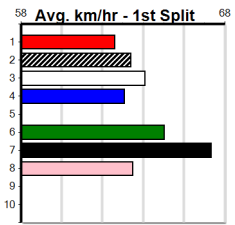

Sale

SALE PRODUCERS MARKET

Distance: 435m, Race Type: Grade 4, Total Prizemoney: $3,360
1st: $2,250, 2nd: $690, 3rd: $345, 4th: $75

7

7:40PM
(VIC time)

DR. UNITED (4) is a classy speedster when fit and he should be primed to fire fresh. ACE OF PACE (6) was impressive at Shepparton last time and he will appreciate the empty draw underneath. DAINTREE DAMAGE (7) is more than capable.

Watchdog Tips:

4 6 7 2

Bet:

Win 4