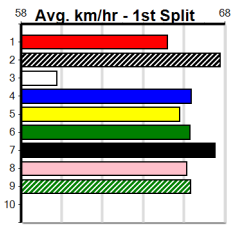

Sale

GRV DISTANCE RACING

Distance: 640m, Race Type: Special Event, Total Prizemoney: \$4,445
1st: \$2,990, 2nd: \$920, 3rd: \$460, 4th: \$75

6

7:22PM

(VIC time)

ETHANOL WATER (2) is one of the most gifted chasers in work and she will get a dream run through behind the red. FIRE CHAMBER (5) is another powerful type and she is learning to weave her way through a field. ETHANOL VOLUME (8) has the engine