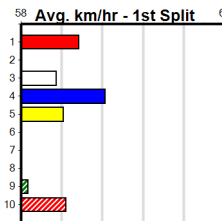

Sale

A1 CRANE HIRE

Distance: 435m, Race Type: Maiden, Total Prizemoney: \$2,535
1st: \$1,680, 2nd: \$520, 3rd: \$260, 4th: \$75

2

6:03PM

(VIC time)

JUST A NEO (2) hails from a very strong dam line and he is likely to have trialled around this circuit.
ARE YOU OK (4) has been placed in all four runs here and he is the best of the raced brigade.
NICKY'S SECRET (6) must be respected on debut