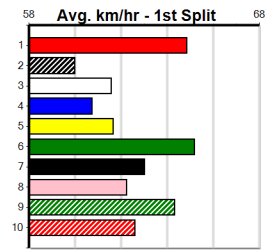

Sale
12
9:23PM
(VIC time)

SPORTSBET SAME RACE MULTI

Distance: 435m, Race Type: Grade 5, Total Prizemoney: $2,925
1st: $1,950, 2nd: $600, 3rd: $300, 4th: $75

DOCTOR MINTY (4) was never headed in her handy 24.68 win here last time and she will prove hard to reel in again. DR. DOT (5) was impressive last time and she will get a nice cart across early. JOE GEM (6) is nearing another win.

Watchdog Tips: **4** **5** **6** **1** Bet: Win 4

Form Box Wgt Dist Track Date Time BON Margin 1st/2nd (Time) PIR Checked Comment W/R Split 1 S/P Grade

1 HIGH FINANCE [5] Improving type, solid muster, keep safe $4.60

BK Bitch Jan-22 Sire: BEWILDERING Dam: HOW HIGH JAZZ Trainer: Corey Fulford (Maffra)

Owner(s): C Fulford
Winning Distances: < 300m (0) 300 - 399m (0) 400 - 499m (3) 500 - 599m (0) 600 - 699m (0) > 700m (0)
Winning Weights: 25.0(1) 25.3(1) 25.6(1)

Box	1st	2nd	3rd	4th	5th	6th	7th	8th					
6th (8)	24.6	435	SLE	R1	04-Aug-24	25.83	24.36	11.00 SHE'S OUR ART (25.09)	M/845	. . .	. . .	5.47	$24.80 M
4th (4)	24.6	435	SLE	R1	11-Aug-24	25.08	24.42	8.00L BOURNE LICKETY (24.54)	M/443	. . .	. . .	5.32	$51.40 M
1st (2)	25.0	435	SLE	R1	18-Aug-24	25.04	24.18	0.50L GRAND CASSIAN (25.07)	M/111	. . .	. . .	5.26	$13.50 M
1st (2)	25.6	400	WGL	R9	22-Aug-24	22.70	22.55	4.50L INDESTRUCT (23.01)	Q/11	. . .	. . .	8.40	$4.30 7
6th (6)	25.0	435	SLE	R2	25-Aug-24	25.57	24.66	13.00 SHARNI'S SECRET (24.68)	M/465	. . .	. . .	5.32	$5.30 7
5th (5)	25.2	400	WGL	R9	30-Aug-24	23.03	22.57	6.50L SHARNI'S SECRET (22.57)	M/45	. . .	. . .	8.42	$20.60 6G
1st (1)	25.3	400	WGL	R9	06-Sep-24	23.02	22.54	2.25L WEARING LEVIS (23.16)	Q/11	. . .	. . .	8.50	$5.20 6G
2nd (4)	25.2	400	WGL	R4	19-Sep-24	23.08	22.83	2.50L BIG PISTOL (22.92)	M/22	. . .	. . .	8.48	$5.50 5

Last 3 wins NOT included above

Box History

Bx	1st	2nd	3rd	4th	5th	6th	7th	8th
1	1							
2		2						
3				1			1	
4		1	1	1				
5				1	1			
6				1		1		
7		1						
8				1		1	1	

Prize Best Starts Trk/Dts APM

Best	$5805.00
Starts	25.04(2)-18/8/24
Trk/Dts	16-3-2-1
APM	5-1-0-0 4832

2 ADAM'S BACK [5] Just not racing well enough, look to others $21.00

WBK Dog Feb-21 Sire: FERNANDO BALE Dam: LITTLE TUBBSY Trainer: Yvonne Andrews (Kilmarty)

Owner(s): Y Andrews
Winning Distances: < 300m (0) 300 - 399m (1) 400 - 499m (6) 500 - 599m (0) 600 - 699m (0) > 700m (0)
Winning Weights: 30.1(1) 30.2(1) 30.3(3) 30.4(1) 30.7(1)

Box	1st	2nd	3rd	4th	5th	6th	7th	8th					
4th (8)	28.4	400	WGL	R2	25-Jul-24	23.73	23.01	9.50L BUY DIRT (23.08)	S/44	. . .	. . .	8.83	$3.60 T3-5
7th (6)	28.5	435	SLE	R11	28-Jul-24	25.49	24.46	11.00 JOHNSON STREET (24.76)	M/757	. . .	. . .	5.52	$23.00 5
7th (5)	28.2	460	WGL	R6	01-Aug-24	26.97	26.14	10.00 SKY HIGH DREAMS (26.29)	M/786	. . .	. . .	0.00	$28.50 5
5th (4)	28.3	435	SLE	R12	18-Aug-24	25.64	24.18	13.00 NO DOORS (24.76)	M/666	. . .	. . .	5.58	$24.40 5
6th (6)	28.6	435	SLE	R12	21-Aug-24	26.26	24.64	19.00 OUR YOGI (24.95)	M/786	. . .	. . .	5.51	$31.70 5
2nd (2)	28.7	435	SLE	R12	28-Aug-24	25.53	24.42	0.50L JESSICA PEARSON (25.51)	Q/344	. . .	. . .	5.43	$9.70 5
7th (6)	28.7	400	WGL	R11	05-Sep-24	23.80	23.16	6.00L RAISED RIGHT (23.39)	M/78	. . .	. . .	8.90	$17.70 5
6th (8)	29.0	435	SLE	R12	11-Sep-24	25.43	24.22	11.00 DUSTY OLD ROAD (24.73)	M/767	. . .	. . .	5.48	$8.80 5

Last 3 wins NOT included above

1st (8)	30.4	400	WGL	R7	11-Jan-24	22.70	22.45	1.5L MISTY AMY (22.79)	M/33	. . .	SW .	8.49	$2.20 5
1st (1)	30.3	400	WGL	R5	10-Feb-24	22.93	22.63	1.25L TEAM STAFFING (23.01)	M/22	. . .	SW .	8.69	$2.50 5
1st (6)	30.3	435	SLE	R4	03-Mar-24	24.69	24.41	1.25L LINDENOW PATCH (24.77)	M/222	. . .	. . .	5.40	$7.40 5