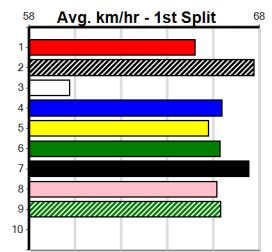

Sale
6
7:22PM
(VIC time)

GRV DISTANCE RACING

Distance: 640m, Race Type: Special Event, Total Prizemoney: $4,445
1st: $2,990, 2nd: $920, 3rd: $460, 4th: $75

ETHANOL WATER (2) is one of the most gifted chasers in work and she will get a dream run through behind the red. FIRE CHAMBER (5) is another powerful type and she is learning to weave her way through a field. ETHANOL VOLUME (8) has the engine

Watchdog Tips: **2** **5** **8** **4** Bet: **Win 2**

1

SON OF GHOST [5] Can lead but pushes up the track, next time **$16.00**
BK Dog Feb-22 Sire: CATCH THE THIEF Dam: SUPREME OUTLAW Trainer: Adrian Nuttall (Woodside)
Winning Distances: < 300m (0) 300 - 399m (0) 400 - 499m (2) 500 - 599m (3) 600 - 699m (0) > 700m (0)
Winning Weights: 30.9(1) 31.1(3) 31.2(1)

8th	7th	6th	5th	4th	3rd	2nd	1st	WGL	R	Date	Time	Margin	1st/2nd (Time)	PIR	Checked	Comment	WR	Split 1	S/P	Grade
8th (7)	30.8	525	MEA	R10	03-Aug-24	30.74	29.82	9.00L	MASTER PABLO (30.12)	M/5888	.	.	.	.	.	.	.	5.18	$16.10	5
2nd (2)	31.0	510	SLE	R8	07-Aug-24	28.98	28.75	3.25L	BANJO ONE STRING (28.75)	S/443	.	.	.	.	.	.	.	9.29	$4.10	X45
2nd (2)	31.0	595	SAP	R10	12-Aug-24	34.34	34.25	1.5L	STACY'S MUM (34.25)	M/2222	.	.	.	.	.	.	.	9.25	$4.90	RWH
3rd (6)	30.9	460	WGL	R8	16-Aug-24	26.01	25.63	6.00L	INCONSPICUOUS (25.63)	Q/224	.	.	.	.	.	.	.	6.54	$6.70	X45
5th (8)	31.3	595	SAN	R6	22-Aug-24	34.89	34.19	9.00L	VISTA ARGON (34.28)	Q/6776	.	.	.	.	.	W	.	9.54	$9.00	RWF
2nd (1)	31.3	640	SLE	R8	01-Sep-24	37.18	36.97	3.25L	RAYA STAR (36.97)	M/1122	.	.	.	.	.	.	.	6.02	$2.90	5
2nd (5)	31.4	510	SLE	R8	08-Sep-24	28.98	28.65	0.75L	FARNHAM BALE (28.94)	M/123	.	.	.	.	.	.	.	9.12	$4.20	X45
6th (6)	31.2	460	WGL	R7	13-Sep-24	26.34	25.54	8.00L	CALIMO (25.80)	Q/256	.	.	.	.	.	.	.	6.46	$8.90	5H

Last 3 wins NOT included above

1st (5)	30.9	515	SAP	R6	17-Mar-24	29.82	29.41	8.50L	WINDSOR GIRL (30.41)	M/1111	.	.	.	.	.	.	SW	5.17	$4.40	X67H
1st (2)	31.1	515	SAN	R1	21-Mar-24	29.57	29.27	4.75L	WINDSOR GIRL (29.89)	Q/2111	.	.	.	.	.	.	.	5.12	$3.50	X67F
1st (1)	31.2	525	MEP	R6	03-Jul-24	30.19	29.83	1.5L	FERNANDO GOMEZ (30.28)	M/3211	.	.	.	.	.	.	SW	5.14	$7.10	5H

Box History

Bx	1st	2nd	3rd	4th	5th	6th	7th	8th
1	1	2	1					
2	2	3				2		
3	1		1					
4	1					1		
5	1	1						
6	1	1		2	1			
7			1	2	1			2
8	1	1		1	1			2

Prize Best Starts Trk/Dts APM

$21605.00
37.18(1)-1/9/24
35-5-10-3
1-0-1-0
8583