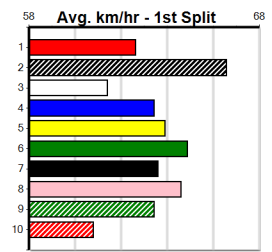

Sale
11
9:07PM
(VIC time)

RANFORD'S FAMILY BUTCHER

Distance: 435m, Race Type: Grade 5, Total Prizemoney: $2,925
1st: $1,950, 2nd: $600, 3rd: $300, 4th: $75

DASH OF WHISKY (2) can run the hands off the clock when in the clear and he will find this easier than his recent racing. NACHO PROBLEM (5) has a nice turn of foot and he will be on the pace from the outset. AYLA ROSE (1) can run a cheeky race.

Watchdog Tips: **2** **5** **1** **7** **Bet:** **Win 2**

1

AYLA ROSE [5] **Drawn to be prominent throughout, threat** **$9.00**
BE Bitch Feb-22 Sire: SHIMA SHINE Dam: SHANTELE ROSE Trainer: Jeffrey Chignell (Rosedale)
Owner(s): S Chignell
Winning Distances: < 300m (0) 300 - 399m (2) 400 - 499m (3) 500 - 599m (1) 600 - 699m (0) > 700m (0)
Winning Weights: 27.1(1) 27.3(1) 27.5(1) 27.6(2) 27.8(1)

2nd	3rd	4th	5th	6th	7th	8th
(1) 27.3 395 TRA R10 12-Jul-24 22.35 22.16 1.5L PANAMA PARADE (22.25) S/644 . . . . . 3.88 $1.70 5						
(8) 26.9 435 SLE R7 17-Jul-24 24.90 24.54 3.75L MARCO ROSE (24.64) M/443 . . . . . 5.45 $9.80 X45						
(2) 27.8 435 SLE R6 07-Aug-24 25.24 24.38 9.50L EXALTED (24.60) M/266 . . . . . SW 5.32 $18.30 X34						
(1) 27.6 435 SLE R10 11-Aug-24 25.16 24.42 6.50L DAINTREE SPIRIT (24.74) M/455 . . . . . 5.32 $1.90 5						
(5) 27.6 435 SLE R11 18-Aug-24 24.84 24.18 2.00L DR. CHIEFTAIN (24.71) M/211 . . . . . 5.24 $4.30 5						
(8) 27.1 435 SLE R4 01-Sep-24 24.91 24.45 2.75L ASTON IMAGE (24.72) M/333 . . . . . 5.39 $2.50 5						
(2) 27.6 435 SLE R9 08-Sep-24 24.86 24.13 3.75L BLUEBELLE COLOUR (24.60) M/233 . . . . . 5.26 $12.20 5						
(3) 27.4 400 WGL R4 13-Sep-24 23.28 22.67 7.50L TOUCH OF CLOVER (22.78) M/78 . . . . . 8.59 $10.00 X45						

Last 3 wins NOT included above

1st (8) 27.6 435 SLE R5 17-Jan-24 24.72 24.25 1.00L DR. EVERGREEN (24.78) M/211 . . . . . 5.27 $3.40 5
1st (1) 27.5 435 SLE R11 05-May-24 24.59 24.32 2.00L COLLINDA RISE (24.72) M/211 . . . . . 5.31 $3.00 5
1st (1) 27.6 510 SLE R7 19-May-24 28.73 28.53 0.50L SON OF CINDY (28.76) M/111 . . . . . 9.03 $4.10 5H

Box History

Bx	1st	2nd	3rd	4th	5th	6th	7th	8th
1	2	1	3		1	1		
2			1		1	1		
3		2	1	2	1	1	2	2
4			1			1		1
5	1				1			1
6				1	2	1	2	
7		1	1		1	1		
8	3	1	2	1				

Prize Best Starts Trk/Dts APM $21205.50 24.45(7)-14/2/24 46-6-5-11 20-3-1-9 8274