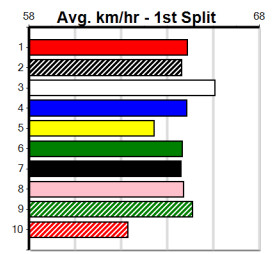

Sale
10
8:43PM
(VIC time)

JOE CALVI FURNITURE BAIRNSDALE

Distance: 435m, Race Type: Grade 5, Total Prizemoney: $2,925
1st: $1,950, 2nd: $600, 3rd: $300, 4th: $75

SORRY I'M LATE (1) is better than his past few runs and he is drawn to hold a forward spot early on. MR. KIA ORA (3) was a handy 23.97 Bendigo winner when resuming and he will give a great sight again. SHARNI'S SECRET (2) continues to impress

Watchdog Tips: **1** **3** **2** **5** **Bet:** **Win 1**

1

SORRY I'M LATE [5] **No luck in his past few, can atone, go close** **$6.50**
F Dog May-22 **Sire: FLYING RICCIARDO** **Dam: I'M POPPY** **Trainer: Danielle Smith (Lara)**
Owner(s): Smith Racing (SYN), D Smith, J Smith
Winning Distances: < 300m (0) 300 - 399m (0) 400 - 499m (3) 500 - 599m (0) 600 - 699m (0) > 700m (0)
Winning Weights: 31.9(1) 32.1(1) 32.3(1)

2nd	3rd	4th	5th	6th	7th	8th
2nd (2) 31.8 400 GEL R4 21-Jun-24 22.84 22.41 0.25L WERRIS BALE (22.83) Q/42 . SW . 8.60 $9.50 X67F						
1st (4) 32.1 400 WGL R3 02-Jul-24 23.04 22.51 0.05L FROG MARCH (23.04) M/22 . V3 . 8.58 $4.90 X67H						
ST (-) 32.3 400 GEL . 09-Jul-24 22.77 7.00L Trial Cleared M/32 . 2of4 . . ST						
1st (2) 32.3 450 BAL R3 17-Jul-24 25.48 25.28 3.00L BOMB LUCA (25.68) Q/121 . SW . 6.62 $4.00 X67H						
4th (8) 32.4 450 BAL R4 24-Jul-24 25.90 25.21 5.50L HIGHER FORCE (25.52) S/874 . . . . 6.94 $6.60 X67F						
2nd (4) 32.3 520 GEL R5 02-Aug-24 30.38 29.95 6.50L ASTON LORD (29.95) M/2333 . . . . 5.41 $11.30 5H						
4th (8) 32.5 515 SAN R3 08-Aug-24 29.98 29.36 6.00L TOKYO HEIST (29.59) M/7554 . . . . 5.19 $19.10 5F						
4th (1) 33.4 390 SHP R13 16-Sep-24 22.44 22.08 1.5L TREND SETTER (22.35) S/55 . . . . 8.54 $1.60 5						

Last 3 wins NOT included above

1st	2nd	3rd	4th	5th	6th	7th	8th
1st (8) 31.9 450 SHP R2 04-Apr-24 25.57 25.47 3.5L MISS MELEE (25.82) M/431 . SW . 6.82 $7.50 T3-M							

Bx	1st	2nd	3rd	4th	5th	6th	7th	8th
1								
2	1	1		1	1			
3								
4	1	1		1				
5			1					
6		1				1		
7								
8	1	1	1	3				

Prize Best Starts	$9930.00
Trk/Dts	24.89(1)-19/5/24
APM	17-3-4-3 1-0-0-1 5161

2

SHARNI'S SECRET [5] **Impressive type, terrific muster, danger** **$4.60**
BK Bitch Dec-22 **Sire: TOMMY SHELBY** **Dam: PERSIAN GODDESS** **Trainer: John Musselwhite (Lindenow)**
Owner(s): L Traynor
Winning Distances: < 300m (0) 300 - 399m (0) 400 - 499m (4) 500 - 599m (0) 600 - 699m (0) > 700m (0)
Winning Weights: 25.7(1) 25.8(1) 26.1(1) 26.2(1)

3rd	4th	5th	6th	7th	8th
3rd (7) 25.8 435 SLE R2 28-Jul-24 25.27 24.46 2.00L GAZING COLLINDA (25.14) S/422 . . . . 5.38 $5.90 M					
1st (7) 25.8 400 WGL R1 02-Aug-24 23.05 22.57 1.5L KIP STAVROS (23.14) M/42 . . . . 8.55 $4.80 M					
3rd (8) 26.1 400 WGL R9 08-Aug-24 22.89 22.22 2.00L PROMISES TO BE (22.75) S/33 . . . . 8.45 $5.20 7					
3rd (8) 26.2 460 WGL R3 16-Aug-24 26.35 25.63 7.00L BEBOP JAZZ (25.88) S/44 . . . . 6.70 $9.40 X67					
1st (2) 26.2 435 SLE R2 25-Aug-24 24.68 24.66 4.25L SAND DUNES (24.97) M/111 . . . . 5.23 $3.10 7					
1st (3) 26.1 400 WGL R9 30-Aug-24 22.57 22.57 2.50L BEGGIN' (22.73) M/11 . SW . 8.31 $4.10 6G					
4th (6) 25.8 460 WGL R5 06-Sep-24 26.48 26.04 6.50L WREAKING HAVOC (26.04) S/654 . . . . 6.70 $3.40 5					
1st (7) 25.7 400 WGL R11 13-Sep-24 22.67 22.67 2.00L LAPIS LAZULI (22.80) M/11 . . . . 8.33 $5.20 RW					

Last 3 wins NOT included above

Bx	1st	2nd	3rd	4th	5th	6th	7th	8th
1								
2	1			1				
3	1							
4								
5								
6				1				
7	2		1					
8			2					

Prize Best Starts	$8540.00
Trk/Dts	24.68(2)-25/8/24
APM	9-4-0-3 3-1-0-1 8002