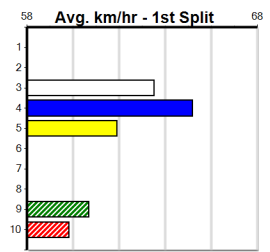

Sale

1
5:47PM

(VIC time)

GIPPSLAND BEARING SUPPLIES PTY LTD

Distance: 435m, Race Type: Maiden, Total Prizemoney: $2,535
1st: $1,680, 2nd: $520, 3rd: $260, 4th: $75

WALLS OF JERICO (4) has been backed for plenty in his two runs to date and he should reward followers tonight. PRINCESS MONARCH (6) was impressive up the straight last time and she should fire here. MY OPIE (1) is a well bred type

Watchdog Tips: 4 6 1 8 **Bet:** Win 4

Form Box	Wgt	Dist	Track	Date	Time	BON	Margin	1st/2nd (Time)	PIR	Checked	Comment	W/R	Split 1	S/P	Grade
1	MY OPIE [M] Dam line has produced numerous stars $4.60														
	BK	Dog	Sep-22		Sire: MY REDEEMER		Dam: HARPER'S GIRL		Trainer: Robert Bean (Tinamba)						
	Owner(s): R Bean														
	Winning Distances: < 300m (0) 300 - 399m (0) 400 - 499m (0) 500 - 599m (0) 600 - 699m (0) > 700m (0)														
	Winning Weights:														
	Box History														
	Last 3 wins NOT included above														
	Prize Best Starts Trk/Dts APM														
	Box History														
	Prize Best Starts Trk/Dts APM														
2	MINTER SHIMMER [M] Bred to have plenty of early pace, watch betting $9.00														
	BE	Bitch	Jan-23		Sire: SHIMA SHINE		Dam: MINTER EDITION		Trainer: Robert Reinke (Johnsonville)						
	Owner(s): J Reinke														
	Winning Distances: < 300m (0) 300 - 399m (0) 400 - 499m (0) 500 - 599m (0) 600 - 699m (0) > 700m (0)														
	Winning Weights:														
	Box History														
	Last 3 wins NOT included above														
	Prize Best Starts Trk/Dts APM														
	Box History														
	Prize Best Starts Trk/Dts APM														
3	BUFFALO COWBOY [M] *** SCRATCHED *** $99.00														
	BK	Dog	Feb-23		Sire: ASTON FASTNET		Dam: PRETTY MUCH		Trainer: Nicole Lund (Longwarry)						
	Owner(s): K Iles														
	Winning Distances: < 300m (0) 300 - 399m (0) 400 - 499m (0) 500 - 599m (0) 600 - 699m (0) > 700m (0)														
	Winning Weights:														
	4th (8) 34.0 400 WGL R2 17-Sep-24 23.51 22.38 12.00 MAKE IT POP (22.72) M/33 SW 8.66 $15.00 M														
	Box History														
	Last 3 wins NOT included above														
	Prize Best Starts Trk/Dts APM														
	Box History														
Prize Best Starts Trk/Dts APM															
4	WALLS OF JERICO [M] Backed for plenty in both runs, should atone $2.60														
	WBD	Dog	Mar-23		Sire: MY REDEEMER		Dam: CAPTAIN JACKIE		Trainer: Matthew Clark (Briagolong)						
	Owner(s): M Clark														
	Winning Distances: < 300m (0) 300 - 399m (0) 400 - 499m (0) 500 - 599m (0) 600 - 699m (0) > 700m (0)														
	Winning Weights:														
	4th (5) 31.7 400 WGL R3 10-Sep-24 23.22 22.52 5.00L SWEET CANNELLONI (22.88) M/54 8.57 $2.10 M														
	2nd (5) 31.7 410 HOR R4 15-Sep-24 23.86 23.03 2.25L IVORY NARWHAL (23.70) M/22 10.63 $1.50 M														
	Box History														
	Last 3 wins NOT included above														
	Prize Best Starts Trk/Dts APM														
Box History															
Prize Best Starts Trk/Dts APM															
5	PARUMBA JACKSON [M] Steadily placed last time, this is harder $18.00														
	BK	Dog	Nov-22		Sire: RAW ABILITY		Dam: TINKER CINDY		Trainer: Eddie Lieshout (Drouin West)						
	Owner(s): E Lieshout														
	Winning Distances: < 300m (0) 300 - 399m (0) 400 - 499m (0) 500 - 599m (0) 600 - 699m (0) > 700m (0)														
	Winning Weights:														
	8th (4) 34.5 435 SLE R2 17-Jul-24 26.29 24.54 20.00 DR. LEONI (24.95) M/556 5.52 $16.10 M														
	7th (1) 33.5 435 SLE R2 07-Aug-24 25.95 24.38 17.00 COOL IT (24.77) M/445 5.40 $34.80 M														
	2nd (6) 33.9 400 WGL R2 29-Aug-24 23.68 23.00 2.25L BIT OF ROMANCE (23.53) M/21 SW 8.50 $9.70 T3-M														
	Box History														
	Last 3 wins NOT included above														
Prize Best Starts Trk/Dts APM															
Box History															
Prize Best Starts Trk/Dts APM