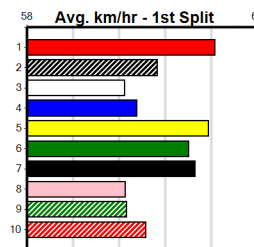

Sale
8
7:57PM
(VIC time)

KASMIC CUPCAKES

Distance: 510m, Race Type: Mixed 4/5, Total Prizemoney: $3,875
1st: $2,600, 2nd: $800, 3rd: $400, 4th: $75

ELITE ALEX (1) is a star speedster and he returned to form with a dashing 29.52 Sandown Park win. KISAUNI (5) is racing with great confidence and he will pressure the favourite throughout. GO MICKY (6) is showing plenty of promise.

Watchdog Tips: **1** **5** **6** **7** Bet: **Win 1**

Form Box	Wgt	Dist	Track	Date	Time	BON	Margin	1st/2nd (Time)	PIR	Checked	Comment	WR	Split 1	S/P	Grade
1	ELITE ALEX [5]	Class act, back to his best, hard to hold out										$2.40			
BK	Dog	Mar-21										Sire: FERNANDO BALE	Dam: SUFFRAGETTE		Trainer: Mark Delbridge (Balliang)
Owner(s): J Timperley															
Winning Distances: < 300m (0) 300 - 399m (0) 400 - 499m (5) 500 - 599m (19) 600 - 699m (0) > 700m (0)															
Winning Weights: 32.8(1) 32.9(3) 33.0(3) 33.1(2) 33.2(4) 33.3(4) 33.4(4) 33.5(2) 33.7(1)															
2nd (2)	33.4	460	WGL	R9	16-Jul-24	26.25	25.75	2.75L LETHAL SNIPER (26.06)	Q/123				6.55	$11.70	X34
5th (2)	33.1	460	WGL	R10	23-Jul-24	26.18	25.66	7.50L ORLI BALE (25.66)	M/444				6.67	$7.10	X34
2nd (5)	33.2	525	MEA	R9	27-Jul-24	30.46	30.09	0.05L ZIPPING MINAJ (30.45)	M/4222		W		5.18	$10.70	FFA
4th (2)	33.4	515	SAN	R10	01-Aug-24	29.80	29.23	8.50L FLYING ZULU (29.23)	M/6764				5.15	$22.20	SH
2nd (2)	33.4	500	BEN	R5	09-Aug-24	28.27	28.04	3.25L GOLD SCOTCH (28.04)	M/5333				6.74	$5.60	5H
5th (1)	33.3	500	BEN	R7	16-Aug-24	28.65	28.00	5.00L BRONELLY STRIKER (28.32)	Q/145				6.54	$6.10	5F
8th (6)	33.3	460	GEL	R8	06-Sep-24	26.42	25.59	12.00 MATT LOCH (25.59)	Q/788		W		6.79	$28.80	SH
1st (1)	33.3	515	SAP	R7	16-Sep-24	29.52	29.52	3.75L FERNANDO DUKE (29.77)	M/1111				5.09	$8.50	X45
Last 3 wins NOT included above															
1st (2)	32.8	525	MEA	R4	09-Mar-24	29.72	29.67	2.75L AMRON DAN (29.91)	Q/1111		SW		5.08	$1.90	FFA
1st (4)	33.3	525	MEA	R8	20-Apr-24	30.03	29.87	1.5L MAGIC MUFFIN (30.13)	Q/1111		SW		5.12	$3.80	FFA
1st (2)	33.2	525	MEA	R8	11-May-24	29.95	29.86	1.5L WHODAT SHANLYN (30.05)	Q/3221				5.12	$2.50	FFA

Box History								
Bx	1st	2nd	3rd	4th	5th	6th	7th	8th
1	4	3	1	1	1			1
2	7	2	1	1	1			1
3	2	3	2		1			
4	3			2				1
5	1	2			3	1	1	
6	2	1		1	2		1	1
7	4	2	1		1			
8	1	3	1	1	2	1		
Prize Best $186275.00								
Starts FSTD 71-24-16-6								
Trk/Dts 0-0-0-0								
APM 22383								

Form Box	Wgt	Dist	Track	Date	Time	BON	Margin	1st/2nd (Time)	PIR	Checked	Comment	WR	Split 1	S/P	Grade
2	THORKILDSEN [4]	Shows promise, toughest test, place claims										$10.00			
BK	Dog	Jan-23										Sire: ASTON RUPEE	Dam: SHOES MISTRESS		Trainer: Luke Smith (Drouin)
Owner(s): L Smith															
Winning Distances: < 300m (0) 300 - 399m (0) 400 - 499m (3) 500 - 599m (2) 600 - 699m (0) > 700m (0)															
Winning Weights: 30.1(1) 30.3(2) 30.5(1) 30.6(1)															
3rd (7)	30.3	400	WGL	R1	16-Jul-24	23.25	22.77	2.50L PAW ISABELLE (23.09)	M/22				8.51	$23.70	M
1st (7)	30.6	435	SLE	R1	21-Jul-24	24.86	24.29	1.5L SOMERTON JUNE (24.96)	M/221				5.44	$2.90	M
2nd (6)	30.8	460	WGL	R5	26-Jul-24	26.44	25.84	4.00L EMPTY YOUR MIND (26.18)	M/111				6.60	$6.30	X67
4th (4)	30.5	460	WGL	R4	09-Aug-24	26.29	25.58	1.00L CHESTER CAMPBELL (26.22)	M/322				6.60	$12.80	X67
1st (7)	30.5	435	SLE	R9	18-Aug-24	24.71	24.18	0.50L BOURNE LICKETY (24.73)	M/111				5.32	$3.10	X67
1st (7)	30.1	435	SLE	R3	25-Aug-24	24.77	24.66	2.75L SNOWFEST (24.96)	M/111				5.35	$3.00	6G
1st (2)	30.3	510	SLE	R3	08-Sep-24	29.09	28.65	0.75L DAINFREE PEDRO (29.14)	M/111		SW		9.06	$2.30	RWH
1st (1)	30.3	515	SAN	R5	12-Sep-24	29.96	29.20	1.00L DR. LEONI (30.01)	M/5111		SW		5.22	$7.60	RWF
Last 3 wins NOT included above