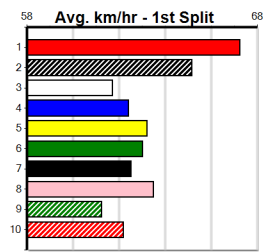

Sale

4

6:42PM

(VIC time)

STRATFORD MARINE

Distance: 435m, Race Type: Grade 6, Total Prizemoney: $2,925
1st: $1,950, 2nd: $600, 3rd: $300, 4th: $75

PAW ROXY (1) was a blistering 23.13 Horsham winner last time and she is drawn to lead throughout again. PAW MANTRA (2) has been luckless in his past two and he can make amends tonight. GIN CHASER (5) is an improving type

Watchdog Tips: **1** **2** **5** **7** **Bet:** Trifecta 1,2/1,2/3,5,6,7 ($10 - 125%)

Form Box	Wgt	Dist	Track	Date	Time	BON	Margin	1st/2nd (Time)	PIR	Checked	Comment	WR	Split 1	S/P	Grade	
1	PAW ROXY (NSW)[6] Slashing Horsham winner, drawn to lead, yes $2.80															
	BK	Bitch		Dec-22		Sire: BERNARDO		Dam: DYNA HARPA		Trainer: Mark Delbridge (Balliang)						
	Owner(s): B Wheeler															
	Winning Distances: < 300m (0) 300 - 399m (1) 400 - 499m (1) 500 - 599m (0) 600 - 699m (0) > 700m (0)															
	Winning Weights: 27.5(1) 27.8(1)															
	1st (2)	27.5	390	SHP	R3	26-Aug-24	22.42	22.16	3.25L CANYA WILDFIRE (22.64)	M/11				8.51	$3.40	MH
	6th (2)	27.7	390	SHP	R3	02-Sep-24	22.70	21.92	4.50L PAW HARRY (22.40)	M/55				8.72	$2.70	MF
	3rd (3)	27.7	410	HOR	R9	10-Sep-24	23.74	22.93	7.00L OUR MATE BEAR (23.26)	M/32				10.52	$4.80	X67
	1st (5)	27.8	410	HOR	R3	17-Sep-24	23.13	23.11	4.50L CRANK IT (23.44)	Q/11		SW		10.19	$3.20	7
	Last 3 wins NOT included above															
<table border="1"> <thead> <tr><th>Bx</th><th>1st</th><th>2nd</th><th>3rd</th><th>4th</th><th>5th</th><th>6th</th><th>7th</th><th>8th</th></tr> </thead> <tbody> <tr><td>1</td><td></td><td></td><td></td><td></td><td></td><td></td><td></td><td></td></tr> <tr><td>2</td><td>1</td><td></td><td></td><td></td><td></td><td></td><td></td><td></td></tr> <tr><td>3</td><td></td><td></td><td>1</td><td></td><td></td><td></td><td></td><td></td></tr> <tr><td>4</td><td></td><td></td><td></td><td></td><td></td><td></td><td></td><td></td></tr> <tr><td>5</td><td>1</td><td></td><td></td><td></td><td></td><td></td><td></td><td></td></tr> <tr><td>6</td><td></td><td></td><td></td><td></td><td></td><td></td><td></td><td></td></tr> <tr><td>7</td><td></td><td></td><td></td><td></td><td></td><td></td><td></td><td></td></tr> <tr><td>8</td><td></td><td></td><td></td><td></td><td></td><td></td><td></td><td></td></tr> </tbody> </table> <table border="1"> <tr><td>Prize</td><td></td><td></td><td></td><td></td><td></td><td></td><td></td><td>$3930.00</td></tr> <tr><td>Best</td><td></td><td></td><td></td><td></td><td></td><td></td><td></td><td>FSH</td></tr> <tr><td>Starts</td><td></td><td></td><td></td><td></td><td></td><td></td><td></td><td>4-2-0-1</td></tr> <tr><td>Trk/Dts</td><td></td><td></td><td></td><td></td><td></td><td></td><td></td><td>0-0-0-0</td></tr> <tr><td>APM</td><td></td><td></td><td></td><td></td><td></td><td></td><td></td><td>3930</td></tr> </table>																
2	PAW MANTRA (NSW)[6] No luck in his past 2, great turn of foot, danger $2.90															
	RF	Dog		Nov-22		Sire: FERNANDO BALE		Dam: QUINTANA BALE		Trainer: Mark Delbridge (Balliang)						
	Owner(s): B Wheeler															
	Winning Distances: < 300m (0) 300 - 399m (0) 400 - 499m (1) 500 - 599m (1) 600 - 699m (0) > 700m (0)															
	Winning Weights: 30.0(1) 30.2(1)															
	4th (6)	29.8	525	MEP	R1	07-Aug-24	31.21	29.93	2.25L HEY PRESTO (31.07)	Q/1111				5.12	$9.00	M
	2nd (8)	29.8	435	SLE	R1	11-Aug-24	24.69	24.42	2.25L BOURNE LICKETY (24.54)	M/322				5.32	$3.70	M
	2nd (3)	29.8	450	BAL	R2	14-Aug-24	25.67	25.35	4.00L SIZZLE JACK (25.41)	M/222				6.69	$2.20	M
	2nd (8)	29.8	450	SHP	R2	19-Aug-24	25.34	24.90	1.5L SOLO MAN (25.25)	Q/222				6.65	$2.50	M
	1st (7)	30.0	425	BEN	R2	23-Aug-24	23.83	23.83	8.00L PAW VERNON (24.36)	Q/111				6.58	$1.70	M
1st (4)	30.2	515	SAN	R1	29-Aug-24	29.83	29.13	3.00L GALLOPING RED (30.04)	Q/2111				5.12	$2.00	7	
6th (3)	30.3	515	SAN	R2	05-Sep-24	30.42	29.33	12.00L FILL YOUR BOOTS (29.61)	Q/2334		VO		5.25	$4.70	6G	
5th (1)	30.6	515	SAN	R2	12-Sep-24	30.37	29.20	8.00L PAW FREDRICK (29.82)	M/6555				5.26	$2.70	X67	
Last 3 wins NOT included above