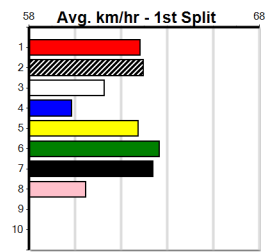

Sale
9
8:22PM
(VIC time)

WELLINGTON LIVESTOCK (1-3 WINS)

Distance: 510m, Race Type: Restricted Win, Total Prizemoney: $3,340
1st: $2,230, 2nd: $690, 3rd: $345, 4th: $75

RHUBARB (8) turned in a strong performance to score on debut at Ballarat in 22.56 and she is suitably drawn out wide. DAINTREE ASTER (6) led for a long way at Sandown and she has the pace to cross again. PAW DIMETRA (2) just needs luck early on

Watchdog Tips: **8** **6** **2** **5** **Bet:** Box Quinella 2,6,8 ($10 for 333.33%)

Form Box Wgt Dist Track Date Time BON Margin 1st/2nd (Time) PIR Checked Comment W/R Split 1 S/P Grade

KID CARNAGE [5] Can miss away, pushes up the track, risky **$14.00**

BD Dog Sep-21 Sire: ORSON ALLEN Dam: CELEBRITY Trainer: Jade Mifsud (Hernes Oak)

Owner(s): Eye Candy (SYN), C Wilk, K Gorman

Winning Distances: < 300m (0) 300 - 399m (0) 400 - 499m (3) 500 - 599m (0) 600 - 699m (0) > 700m (0)

Winning Weights: 31.7(1) 32.4(1) 32.8(1)

5th (5)	33.7	460	WGL	R11	15-Jun-24	26.68	26.08	7.00L FERNLEIGH (26.20)	S/654	. . . . .	6.86	$31.90	5
3rd (3)	33.4	350	HVL	R5	28-Jun-24	19.97	19.34	4.25L PACIFIC SURF (19.68)	S/8	. . . . .	6.86	$19.70	T3-5
3rd (1)	32.7	460	WGL	R7	25-Jul-24	27.06	26.16	9.50L DASHER BALE (26.42)	M/233	. . . . .	6.73	$12.20	T3-5
3rd (1)	32.3	460	WGL	R8	01-Aug-24	26.47	26.14	3.5L BANKRUPT (26.23)	S/322	. . . . .	6.65	$40.30	5
3rd (4)	32.9	460	WGL	R8	08-Aug-24	26.37	26.06	4.50L LAUGHING PANTHER (26.06)	S/322	. . . . .	6.67	$35.70	T3-5
7th (3)	33.5	460	WGL	R6	22-Aug-24	26.47	25.96	6.50L BUSTER'S DREAM (26.03)	M/466	. . . . .	6.65	$22.00	5
8th (3)	33.1	460	WGL	R8	05-Sep-24	27.18	26.64	7.50L ANOKE (26.66)	M/887	. . . . .	6.89	$23.50	5
3rd (5)	32.7	460	WGL	R7	12-Sep-24	26.23	25.86	3.00L STITCH AND SHOUT (26.03)	S/333	. . . . .	6.61	$15.50	T3-5

Last 3 wins NOT included above

1st (1)	32.8	400	WGL	R2	12-Oct-23	23.17	22.82	4.25L MY ROMPER (23.47)	M/21	. . . . .	8.61	$5.00	M
1st (8)	31.7	400	WGL	R9	26-Oct-23	23.32	22.83	1.25L AMBER HIGHLIGHTS (23.39)	S/54	. . . . .	8.70	$3.00	7
1st (1)	32.4	435	SLE	R11	27-Mar-24	24.97	24.59	1.25L FASCINATE DEBRA (25.05)	M/211	. . . . .	5.39	$9.20	X67

Box History

Bx	1st	2nd	3rd	4th	5th	6th	7th	8th
1	2	3	2		1		1	1
2		1		1	1	1	1	1
3		1	2	1			2	1
4		1	4	1		1		1
5		2	1	2	2			
6					1	1		1
7			1	1	1			2
8	1				2	1		

Prize Best Starts Trk/Dts APM: $8120.00, 29.48(4)-22/5/24, 53-3-8-10, 1-0-1-0, 2262