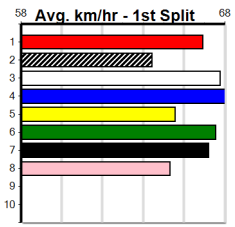

ENG HOR 2024-09-24

ENG WGL 2024-09-24

Healesville

CENTRAL SCAFFOLDS

Distance: 350m, Race Type: Free For All, Total Prizemoney: \$3,360
1st: \$2,250, 2nd: \$690, 3rd: \$345, 4th: \$75

6

12:26PM

(VIC time)