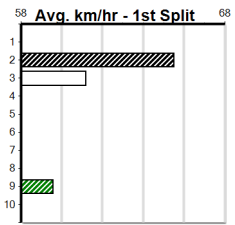

SPORTSBET HT5

Distance: 300m, Race Type: Maiden Heat, Total Prizemoney: $2,535
1st: $1,680, 2nd: $520, 3rd: $260, 4th: $75

9

1:23PM

(VIC time)

BIG REVEAL (2) has recorded solid placings in 4 of his 5 starts to date and he looks set to break his maiden with an ounce of luck here. TWILIGHT TORI (1) gets the gun draw for her debut and is sure to be well educated.

Watchdog Tips:

2

1

6

4

Bet:

Win 2

Form	Box	Weight	Dist	Track	Date	Time	BON	Margin	1st/2nd (Time)	PIR	Checked	Comment	W/R	Split 1	S/P	Grade
1																
TWILIGHT TORI [M]																
<i>In a good kennel, gun draw, could fire here.</i>																
BE	B				Feb-23		KOBLENZ									
Trainer: Sean Van taarling (Tallygaroopna) $5.50																
Owner(s): SUNDOWN (SYN), T Van taarling, F Vantaarling, S Van taarling, L Van taarling, S Vantaarling																
<table border="1"> <tr><th colspan="8">Winning Boxes</th></tr> <tr><td>1</td><td>2</td><td>3</td><td>4</td><td>5</td><td>6</td><td>7</td><td>8</td></tr> <tr><td>Prize</td><td></td><td></td><td></td><td></td><td></td><td></td><td></td></tr> <tr><td>Best</td><td></td><td></td><td></td><td></td><td></td><td></td><td></td></tr> <tr><td>Starts</td><td></td><td></td><td></td><td></td><td></td><td></td><td></td></tr> <tr><td>Trk/Dst</td><td></td><td></td><td></td><td></td><td></td><td></td><td></td></tr> <tr><td>APM</td><td></td><td></td><td></td><td></td><td></td><td></td><td></td></tr> </table>																
2																
BIG REVEAL [M]																
<i>Solid placings in 4 of 5 to date, can go close.</i>																
BK	D				Jan-23		BEAST UNLEASHED									
Trainer: Matthew Marshall (Darley) $3.60																
Owner(s): G Ebenezer																
<table border="1"> <tr><th colspan="8">Winning Boxes</th></tr> <tr><td>1</td><td>2</td><td>3</td><td>4</td><td>5</td><td>6</td><td>7</td><td>8</td></tr> <tr><td>Prize</td><td></td><td></td><td></td><td></td><td></td><td></td><td></td></tr> <tr><td>Best</td><td></td><td></td><td></td><td></td><td></td><td></td><td></td></tr> <tr><td>Starts</td><td></td><td></td><td></td><td></td><td></td><td></td><td></td></tr> <tr><td>Trk/Dst</td><td></td><td></td><td></td><td></td><td></td><td></td><td></td></tr> <tr><td>APM</td><td></td><td></td><td></td><td></td><td></td><td></td><td></td></tr> </table>																
3																
ESPECIAL YOGI [M]																
<i>Resuming, handy placings in 2 of 4, place hopes.</i>																
BK	D				Nov-21		BARCIA BALE									
Trainer: Peter Knott (Carnegie) $15.00																
Owner(s): P Knott																
<table border="1"> <tr><th colspan="8">Winning Boxes</th></tr> <tr><td>1</td><td>2</td><td>3</td><td>4</td><td>5</td><td>6</td><td>7</td><td>8</td></tr> <tr><td>Prize</td><td></td><td></td><td></td><td></td><td></td><td></td><td></td></tr> <tr><td>Best</td><td></td><td></td><td></td><td></td><td></td><td></td><td></td></tr> <tr><td>Starts</td><td></td><td></td><td></td><td></td><td></td><td></td><td></td></tr> <tr><td>Trk/Dst</td><td></td><td></td><td></td><td></td><td></td><td></td><td></td></tr> <tr><td>APM</td><td></td><td></td><td></td><td></td><td></td><td></td><td></td></tr> </table>																
4																
SPIRITED SAL [M]																
<i>Tough draw but bred to have speed, must respect.</i>																
DKBD	B				Dec-22		ASTON RUPEE									
Trainer: Tony Salpigtidis (Plenty) $6.50																
Owner(s): M Salvatore																
<table border="1"> <tr><th colspan="8">Winning Boxes</th></tr> <tr><td>1</td><td>2</td><td>3</td><td>4</td><td>5</td><td>6</td><td>7</td><td>8</td></tr> <tr><td>Prize</td><td></td><td></td><td></td><td></td><td></td><td></td><td></td></tr> <tr><td>Best</td><td></td><td></td><td></td><td></td><td></td><td></td><td></td></tr> <tr><td>Starts</td><td></td><td></td><td></td><td></td><td></td><td></td><td></td></tr> <tr><td>Trk/Dst</td><td></td><td></td><td></td><td></td><td></td><td></td><td></td></tr> <tr><td>APM</td><td></td><td></td><td></td><td></td><td></td><td></td><td></td></tr> </table>																
5																
ASTON PAYCHECK [M]																
<i>Littermate of race 4 number 8, monitor her effort</i>																
BD	D				Jan-23		FERNANDO BALE									
Trainer: Mario Briganti (Pearcedale) $7.50																
Owner(s): R Borda