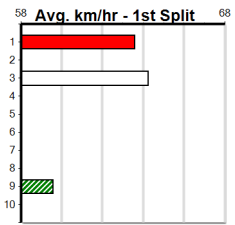

Healesville

SPORTSBET HT3

Distance: 300m, Race Type: Maiden Heat, Total Prizemoney: \$2,535
1st: \$1,680, 2nd: \$520, 3rd: \$260, 4th: \$75

3

11:37AM

(VIC time)

LISSY LOULOU (6) is out of a litter that has been impressive so far and she could be the one to beat on debut here. TAILS OF JONNY (7) has been placed in four of nine here and he will be doing his best work late.