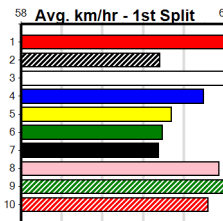

GORSKI ENGINEERING

Distance: 350m, Race Type: Mixed 4/5, Total Prizemoney: \$3,360
1st: \$2,250, 2nd: \$690, 3rd: \$345, 4th: \$75

8

1:04PM

(VIC time)

SHEEZEL (1) has beaten some fast chasers in his last 2 starts and he looks like the one they will need to catch again from the gun draw. PACKHAM PRINCE (3) can explode soon after box rise in his races and he looks like the main danger.