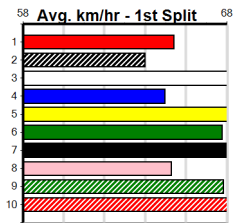

HEALESVILLE PHYSIO & SPORTS MEDICI

Distance: 300m, Race Type: Mixed 4/5, Total Prizemoney: \$3,360
1st: \$2,250, 2nd: \$690, 3rd: \$345, 4th: \$75

11

1:56PM
(VIC time)

MIKE ANGELO ZEAL (5) can show lightning early speed in his races and he will prove hard to catch if he finds the arm in this. MISS DAISY LEE (8) beat a good one at Shepparton last time and she is well drawn out wide. SAINT PARR (7) has claims