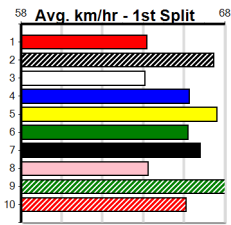

JASON McKEOWN PHOTOGRAPHY

Distance: 300m, Race Type: Grade 5, Total Prizemoney: \$2,925
1st: \$1,950, 2nd: \$600, 3rd: \$300, 4th: \$75

12

2:13PM

(VIC time)

SAILPLANE (2) has been placed behind some jets in recent times and he may only need some luck at box rise to salute in this. PAW USAMI (5) has been racing well in tougher company as well of late and looks like the danger here.