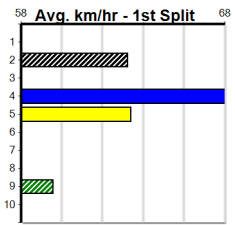

SPORTSBET HT4

Distance: 300m, Race Type: Maiden Heat, Total Prizemoney: \$2,535
1st: \$1,680, 2nd: \$520, 3rd: \$260, 4th: \$75

4

11:53AM

(VIC time)

WHO MADE YOU (4) ran a fast 16.61 placing here last start and if he can step cleanly from his awkward draw he could go one better today. TWILIGHT LIZZY (1) is sure to be well educated for her debut here and is drawn to get all the breaks.