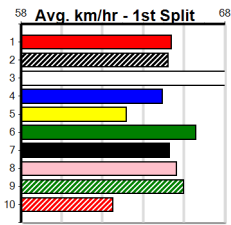

CROYDON HOMING PIGEON CLUB

Distance: 350m, Race Type: Grade 5, Total Prizemoney: \$2,925
1st: \$1,950, 2nd: \$600, 3rd: \$300, 4th: \$75

7

12:43PM

(VIC time)

WHY I'M BROKE (2) has met some jets here in his 2 starts since his solid win 3 back and he may prove hard to hold out in this. THEEGALA (8) has recorded top wins in 3 of his last 5 starts and looks like the danger from his good draw.