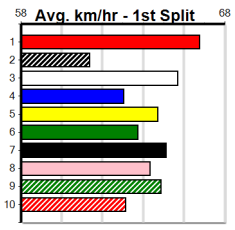

PITSTOP MOWER REPAIRS

Distance: 300m, Race Type: Grade 5, Total Prizemoney: $2,925
1st: $1,950, 2nd: $600, 3rd: $300, 4th: $75

5
12:08PM
(VIC time)

KIRWAN (8) has recorded top wins from this draw in her last 2 starts and she could make it three in a row today. ASTON JALAPENO (3) will find this a bit easier than his most recent racing and has the talent to be right in the finish.

Watchdog Tips: **8** **3** **5** **1** **Bet:** **Win 8**