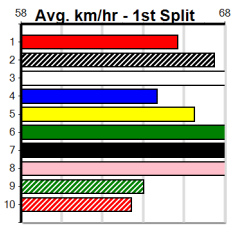

FOLLOW @WatchdogRacing on X

Distance: 350m, Race Type: Grade 5, Total Prizemoney: $2,925
1st: $1,950, 2nd: $600, 3rd: $300, 4th: $75

REVERSE SWEEP (8) is blessed with a big motor once he gets into full stride and he can get room to wind up and prove hard to hold out here. TWILIGHT JET (1) showed speed in his top last start win and he is drawn to be the danger in this.

Watchdog Tips: 8 1 6 3 Bet: Win 8

Main table containing race details for 10 races. Each race entry includes horse name, trainer, jockey, weight, distance, track, date, time, BON, Margin, 1st/2nd (Time), PIR, Checked, Comment, W/R, Split 1, S/P, Grade, and a 'Winning Boxes' table with columns 1-8 and rows for Prize, Best, Starts, Trk/Dst, and APM.