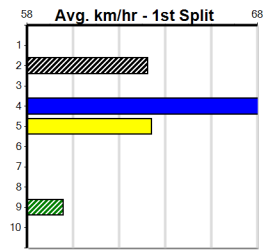

Watchdog Tips: 4 1 8 5 Bet: Win 4

Table with columns: Form Box, Wgt, Dist, Track, Date, Time, BON, Margin, 1st/2nd (Time), PIR, Checked, Comment, W/R, Split 1, S/P, Grade

Twilight Lizzy [M] In a good kennel, gun draw, could fire here. \$4.60
BD Bitch Feb-23 Sire: KOBLLENZ Dam: TWILIGHT CONNIE
Owner(s): SUNDOWN (SYN), T Van taarling, F Vantaarling, S Van taarling, L Van taarling, S Vantaarling
Trainer: Steven Vantaarling (Tallygaroopin)