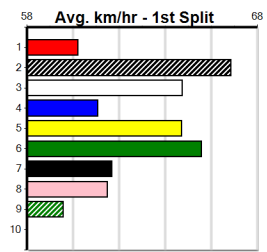

Distance: 300m, Race Type: Maiden Heat, Total Prizemoney: $2,535
1st: $1,680, 2nd: $520, 3rd: $260, 4th: $75

AUSSIE CAN (6) has scorched the sand here in his recent placings and he looks hard to hold out in this. FULL OF FUN (2) was impressive here last start and she is drawn to be right in the finish. LUCKY LISA (5) can race on the speed throughout.

Watchdog Tips: **6** **2** **5** **4** **Bet:** Box Trifecta 2,4,5,6 ($10 for 41.67%)

	Form Box	Wgt	Dist	Track	Date	Time	BON	Margin	1st/2nd (Time)	PIR	Checked	Comment	WR	Split 1	S/P	Grade		
1	MUSHROOM GRAVY [M] Never fired a shot in debut, may need more time. $26.00																	
	WBK	Bitch			May-22													
	Owner(s): M Ebeyer Sire: ALLEN DEED Dam: HUFFLE PUFFLE Trainer: Kathrynne Tabb (Lara)																	
	Winning Distances: < 300m (0) 300 - 399m (0) 400 - 499m (0) 500 - 599m (0) 600 - 699m (0) > 700m (0)																	
	Winning Weights:																	
	8th (5)	24.5	400	GEL	R3	13-Sep-24	24.12	22.65	19.00	CAPTAIN STEVIE (22.85)	S/88		V7		9.05	$30.80	M	
	Last 3 wins NOT included above																	
	Box History																	
	Bx	1st	2nd	3rd	4th	5th	6th	7th	8th									
	1																	
2																		
3																		
4																		
5																	1	
6																		
7																		
8																		
Prize																		
Best																		
Starts	1-0-0-0																	
Trk/Dts	0-0-0-0																	
APM	0																	
2	FULL OF FUN [M] Impressive effort here last start, major player. $5.50																	
	WBD	Bitch			Sep-21													
	Owner(s): M Clay Sire: FULLY LOADED Dam: IVEY'S AFFAIR Trainer: Marion Clay (Lang Lang)																	
	Winning Distances: < 300m (0) 300 - 399m (0) 400 - 499m (0) 500 - 599m (0) 600 - 699m (0) > 700m (0)																	
	Winning Weights:																	
	2nd (2)	25.3	350	HVL	R1	28-Jul-24	19.81	19.29	2.75L	MYSTERY TERMS (19.63)	M/2				6.69	$13.90	MH	
	4th (2)	25.1	350	HVL	R1	04-Aug-24	19.83	18.94	3.00L	POINT THE FINGER (19.63)	M/4				6.71	$15.50	MF	
	2nd (7)	25.2	300	HVL	R1	16-Aug-24	17.29	16.77	0.75L	DEMONIC SPIRIT (17.24)	M/3				4.09	$1.60	T3-M	
	8th (6)	25.0	400	WGL	R1	22-Aug-24	23.70	22.55	11.00	CHLOE THE OUTLAW (22.97)	M/78			W	8.64	$2.90	M	
	4th (5)	25.2	300	HVL	R1	08-Sep-24	16.91	16.31	6.50L	BLACK STATESMAN (16.47)	M/4				4.06	$20.80	M	
Last 3 wins NOT included above																		
Box History																		
Bx	1st	2nd	3rd	4th	5th	6th	7th	8th										
1																		
2		1		1														
3																		
4																		
5					1													
6																	1	
7		1																
8																		
Prize																		
Best																		
Starts	16.91(5)-8/9/24																	
Trk/Dts	5-0-2-0																	
APM	2-0-1-0																	
	807																	
3	ZIPPING GEPPETTO (NSW)[M] Slow out and well beaten on debut, needs to step. $15.00																	
	BE	Dog			Dec-22													
	Owner(s): Hallinan Hallinan (SYN), M Hallinan, F Hallinan Sire: ASTON RUPEE Dam: ZIPPING MAGDA Trainer: Robert Camilleri (Lara)																	
	Winning Distances: < 300m (0) 300 - 399m (0) 400 - 499m (0) 500 - 599m (0) 600 - 699m (0) > 700m (0)																	
	Winning Weights:																	
	7th (1)	34.5	300	HVL	R1	08-Sep-24	17.30	16.31	12.00	BLACK STATESMAN (16.47)	S/8				4.23	$11.30	M	
	Last 3 wins NOT included above																	
	Box History																	
	Bx	1st	2nd	3rd	4th	5th	6th	7th	8th									
	1																	
2																		
3																		
4																		
5																		
6