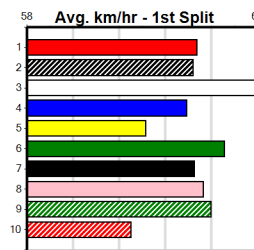

CROYDON HOMING PIGEON CLUB

Distance: 350m, Race Type: Grade 5, Total Prizemoney: $2,925
1st: $1,950, 2nd: $600, 3rd: $300, 4th: $75

WHY I'M BROKE (2) has met some jets here in his 2 starts since his solid win 3 back and he may prove hard to hold out in this. THEEGALA (8) has recorded top wins in 3 of his last 5 starts and looks like the danger from his good draw.

Watchdog Tips: 2 8 5 6 Bet: Box Trifecta 2,5,6,8 ($10 for 41.67%)

PAW YONDER (NSW)[5] Comes into calculations from this draw. $7.00
Owner(s): B Wheeler
Sire: DYNA TRON Dam: HADEEL BALE
Trainer: Robert Camilleri (Lara)
Box History table and Prize Best information.

WHY I'M BROKE [5] Met some jets in his last 2, can go close here. $3.60
Owner(s): A Galea
Sire: FERNANDO BALE Dam: TIME TO TALK
Trainer: Angela Galea (Sunshine North)
Box History table and Prize Best information.

HEAD HUNTER [5] Racing well but place looks best in this. $10.00
Owner(s): B Ender
Sire: ALLEN DEED Dam: BLACK MUSTANG
Trainer: Bernie Ender (St Albans)
Box History table and Prize Best information.

CAN'T PARK THERE [5] Likely to find these a bit too quick, tested here. $21.00
Owner(s): J Williams
Sire: FERNANDO BALE Dam: JAY BIRD
Trainer: Samuel Webb (Epsom)
Box History table and Prize Best information.

IMANI [5] Can explode soon after box rise, chance with luck. $5.00
Owner(s): L Moore
Sire: WHISKEY RIOT Dam: ALCYONE
Trainer: Lee Moore (Bagshot)
Box History table and Prize Best information.