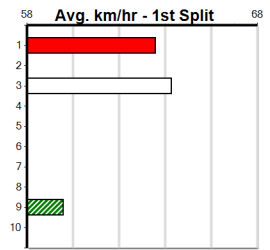

Distance: 300m, Race Type: Maiden Heat, Total Prizemoney: $2,535
1st: $1,680, 2nd: $520, 3rd: $260, 4th: $75

LISSY LOULOU (6) is out of a litter that has been impressive so far and she could be the one to beat on debut here. TAILS OF JONNY (7) has been placed in four of nine here and he will be doing his best work late.

Watchdog Tips: **6** **7** **1** **4** **Bet:** Win 6

Form Box Wgt Dist Track Date Time BON Margin 1st/2nd (Time) PIR Checked Comment W/R Split 1 S/P Grade

1 **SPOKEN [M]** Shown good early speed, distance suits, place. **$8.00**
BK Dog Nov-22 Sire: TOMMY SHELBY Dam: SHOOT TO MISS Trainer: Steven Vantaarling (Tallygaroop)
Owner(s): S Vantaarling
Winning Distances: < 300m (0) 300 - 399m (0) 400 - 499m (0) 500 - 599m (0) 600 - 699m (0) > 700m (0)
Winning Weights:
8th (3) 29.5 390 SHP R1 22-Jul-24 23.71 22.04 18.00 SLOAN STREET (22.45) M/68 . . . . . 9.08 $22.60 M
6th (7) 29.0 390 SHP R1 05-Aug-24 23.13 22.08 16.00 NOTHING WRONG (22.08) M/44 . . . SW . 8.80 $32.10 M
7th (7) 29.3 390 SHP R2 08-Aug-24 23.63 22.32 13.00 BOROUGH BOUND (22.73) M/77 . . . . . 9.06 $11.90 T3-M
2nd (3) 29.8 390 SHP R2 15-Aug-24 23.08 22.36 2.25L MY MATE HUX (22.93) Q/21 . . . . . 8.69 $19.70 M
4th (1) 30.1 390 SHP R1 22-Aug-24 23.11 22.33 11.00 GOSSIP GIRL (22.40) M/34 . . . . . 8.75 $20.60 T3-M
7th (8) 30.4 450 SHP R2 29-Aug-24 26.75 25.54 9.00L MISS LUNA (26.12) Q/145 . . . . . 6.78 $17.30 M
2nd (5) 30.6 450 SHP R2 07-Sep-24 26.31 25.49 1.5L LONG LEVERS (26.22) Q/111 . . . . . 6.76 $25.80 M
4th (6) 30.4 390 SHP R1 14-Sep-24 22.98 22.12 2.25L MORAINÉ GRACE (22.83) M/33 . . . . . 8.51 $15.90 M
Last 3 wins NOT included above
Box History
Bx 1st 2nd 3rd 4th 5th 6th 7th 8th
1 . . . . . 1 . . . . .
2 . . . .
3 . . . .
4 . . . .
5 . . . .
6 . . . . . 1 . . . . .
7 . . . .
8 . . . .
Prize Best $740.00
Starts FSH
Trk/Dts 8-0-2-0
APM 0-0-0-0 676

2 **SCOUT'S WAY [M]** Litter has been handy to date, betting best guide. **$6.00**
WF Bitch Oct-21 Sire: OUT OF RANGE Dam: TAYLOR'S CHIP Trainer: William Major (Tanjil South)
Owner(s): S Porteus
Winning Distances: < 300m (0) 300 - 399m (0) 400 - 499m (0) 500 - 599m (0) 600 - 699m (0) > 700m (0)
Winning Weights:
Last 3 wins NOT included above
Box History
Bx 1st 2nd 3rd 4th 5th 6th 7th 8th
1 . . . .
2 . . . .
3 . . . .
4 . . . .
5 . . . .
6 . . . .
7 . . . .
8 . . . .
Prize Best $0
Starts FSH
Trk/Dts 0-0-0-0
APM 0-0-0-0 0

3 **ATHENIAN GODDESS [M]** Steady placings in 2 of her last 3, cannot dismiss **$10.00**
BD Bitch Dec-22 Sire: TOMMY SHELBY Dam: PERSIAN GODDESS Trainer: Victor Gay (Hastings)
Owner(s): V Gay
Winning Distances: < 300m (0) 300 - 399m (0) 400 - 499m (0) 500 - 599m (0) 600 - 699m (0) > 700m (0)
Winning Weights:
6th (6) 27.8 400 WGL R2 16-Aug-24 23.98 22.44 11.00 ASTONISHING LADY (23.26) Q/66 . . . . . 8.77 $17.10 M
3rd (8) 27.7 400 WGL R2 27-Aug-24 23.56 22.90 9.00L GRAB THE GOLD (22.93) M/33 . . . . . 8.49 $6.60 M
3rd (1) 27.7 400 WGL R1 06-Sep-24 23.50 22.54 7.50L STORM BREWING (23.00) Q/22 . . . . . 8.56 $11.90 M
4th (6) 27.9 300 HVL R1 13-Sep-24 17.32 16.77 5.50L SACHIN (16.94) M/3 . . . . . 4.00 $8.30 T3-M
Last 3 wins NOT included above
Box History
Bx 1st 2nd 3rd 4th 5th 6th 7th 8th
1 . . . .
2 . . . . . 1 . . . . .
3 . . . .
4 . . . .
5 . . . .
6 . . . .
7 . . . .
8 . . . . . 1 . . . . .
Prize Best $570.00
Starts 17.32(6)-13/9/24
Trk/Dts 4-0-0-2
APM 1-0-0-0 570