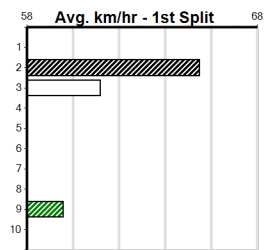

9

1:23PM

(VIC time)

Distance: 300m, Race Type: Maiden Heat, Total Prizemoney: $2,535
1st: $1,680, 2nd: $520, 3rd: $260, 4th: $75

BIG REVEAL (2) has recorded solid placings in 4 of his 5 starts to date and he looks set to break his maiden with an ounce of luck here. TWILIGHT TORI (1) gets the gun draw for her debut and is sure to be well educated.

Watchdog Tips: 2 1 6 4 Bet: Win 2

Table with columns: Form Box, Wgt, Dist, Track, Date, Time, BON, Margin, 1st/2nd (Time), PIR, Checked, Comment, W/R, Split 1, S/P, Grade

Twilight Tori [M] In a good kennel, gun draw, could fire here. $5.50
BE Bitch Feb-23 Sire: KOBLENZ Dam: TWILIGHT CONNIE
Owner(s): SUNDOWN (SYN), T Van taarling, F Vantaarling, S Van taarling, L Van taarling, S Vantaarling
Trainer: Sean Van taarling (Tallygaroopna)

Big Reveal [M] Solid placings in 4 of 5 to date, can go close. $3.60
BK Dog Jan-23 Sire: BEAST UNLEASHED Dam: VEGAS TICKET
Owner(s): G Ebenezer
Trainer: Matthew Marshall (Darley)

Especial Yogi [M] Resuming, handy placings in 2 of 4, place hopes. $15.00
BK Dog Nov-21 Sire: BARCIA BALE Dam: MERCEDES RED
Owner(s): P Knott
Trainer: Peter Knott (Carnegie)

Spirited Sal [M] Tough draw but bred to have speed, must respect. $6.50
DKBD Bitch Dec-22 Sire: ASTON RUPEE Dam: AYIA SOPHIA
Owner(s): M Salvatore
Trainer: Tony Salpigtidis (Plenty)

Aston Paycheck [M] Littermate of race 4 number 8, monitor her effort. $7.50
BD Dog Jan-23 Sire: FERNANDO BALE Dam: ASTON REWARD
Owner(s): R Borda
Trainer: Mario Briganti (Pearcedale)