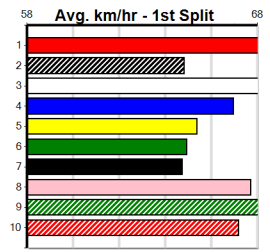

GORSKI ENGINEERING

Distance: 350m, Race Type: Mixed 4/5, Total Prizemoney: $3,360
1st: $2,250, 2nd: $690, 3rd: $345, 4th: $75

SHEEZEL (1) has beaten some fast chasers in his last 2 starts and he looks like the one they will need to catch again from the gun draw. PACKHAM PRINCE (3) can explode soon after box rise in his races and he looks like the main danger.

Watchdog Tips: 1 3 4 6 Bet: Trifecta 1/3,4/3,4,6 ($10 - 250%)

Race card for SHEEZEL (QLD)[5]. Includes details on sire (BEAST UNLEASHED), dam (ISLA'S STYLE), winning distances, and a box history table.

Race card for TOP SPEED GEAR (TAS)[5]. Includes details on sire (FERNANDO BALE), dam (JALLA ROMELDA), winning distances, and a box history table.

Race card for PACKHAM PRINCE (NSW)[5]. Includes details on sire (SUPERIOR PANAMA), dam (NANGAR GIFT), winning distances, and a box history table.

Race card for SMART TALK [5]. Includes details on sire (FERNANDO BALE), dam (IT'S ALL TALK), winning distances, and a box history table.

Race card for PAW WALDO (NSW)[5]. Includes details on sire (DYNA TRON), dam (HADEEL BALE), winning distances, and a box history table.

1

2

3

4

5