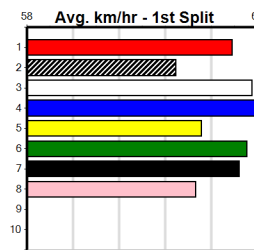

CENTRAL SCAFFOLDS

6

12:26PM

(VIC time)

Distance: 350m, Race Type: Free For All, Total Prizemoney: $3,360
1st: $2,250, 2nd: $690, 3rd: $345, 4th: $75

MY MATE MINA (5) can explode soon after box rise in his races and he could prove hard to catch if he can lob on the arm here. AYIA NEIGHBOUR (7) has plenty of ability as well and has the early speed to be prominent throughout.

Watchdog Tips: **5** **7** **4** **6** **Bet:** **Win 5**

1

INVICTUS HARRY [4] Resuming, good last start win, cannot dismiss. **$12.00**
BK Dog Mar-21 Sire: FERNANDO BALE Dam: JUBILATION Trainer: Joyce Condon (Devon Meadows)
Owner(s): J Wynd
Winning Distances: < 300m (0) 300 - 399m (3) 400 - 499m (4) 500 - 599m (8) 600 - 699m (0) > 700m (0)
Winning Weights: 33.8(1) 33.9(1) 34.0(2) 34.1(3) 34.2(1) 34.3(4) 34.4(1) 34.5(1) 35.1(1)
4th (8) 34.2 515 SAN R9 16-May-24 29.88 29.21 9.50L IN THE HUB (29.21) M/3444 . . . . . 5.13 $30.80 X34
6th (3) 33.8 525 MEP R5 22-May-24 30.60 29.92 9.00L MISTER EASY (29.98) M/2335 . . . . . 5.14 $4.40 5H
5th (3) 34.0 350 HVL R7 26-May-24 19.68 18.89 1.5L JEBEDIAH (19.59) M/6 . . . . . 6.69 $4.00 X45
4th (2) 33.8 515 SAN R9 30-May-24 30.74 29.95 6.50L ZIPPING GRYLIS (30.30) Q/3444 . . . . . 5.18 $19.20 X45
6th (6) 33.8 500 BEN R6 07-Jun-24 28.48 27.68 12.00 TRANSPONDER (27.68) M/777 . . . . . 6.75 $22.70 SH
7th (4) 34.1 515 SAN R5 13-Jun-24 30.35 29.38 11.00 SILKY SAUCE (29.63) M/4777 . . . . . 5.20 $21.40 5
2nd (1) 33.8 510 SLE R7 16-Jun-24 28.86 28.62 3.5L DAINTREE DAZZLER (28.62) M/332 . . . . . 9.22 $6.30 5
1st (4) 33.8 515 SAN R11 20-Jun-24 29.66 29.15 3.25L ASTON BOLLINGER (29.88) M/1111 . . . . . 5.13 $7.80 5
Last 3 wins NOT included above
1st (1) 34.3 450 SHP R8 20-Nov-23 25.07 25.07 2.50L FEDERAL OUTLAW (25.24) Q/111 . . . . . 6.52 $4.10 X45
1st (2) 35.1 450 TRA R8 01-Mar-24 25.14 25.14 4.00L TEAM STAFFING (25.41) M/111 . . . . . 6.58 $1.70 5
1st (6) 34.2 515 SAN R11 09-May-24 29.66 29.19 0.75L TIGGERLONG FLYER (29.70) Q/1111 . . . . . SW 5.07 $4.00 5