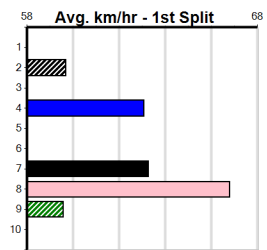

1
11:04AM

Distance: 300m, Race Type: Maiden Heat, Total Prizemoney: $2,535
1st: $1,680, 2nd: $520, 3rd: $260, 4th: $75

(VIC time)

PUT IT TOGETHER (6) is out of a proven dam who has produced plenty of talent and he may be the one to beat on debut. JAIRON BALE (4) showed speed in his smart last start placing and he could be the danger with an ounce of luck.

Watchdog Tips: **6** **4** **8** **7** Bet: Win 6

1

ARCHER NINE (SA)[M] Litter has shown some ability, watch betting. **$8.50**
BK Bitch Jan-23 Sire: CURRAJONG KID Dam: CAWBOURNE ZEBRA
Owner(s): J Archer Trainer: Frank Toth (Pakenham)
Winning Distances: < 300m (0) 300 - 399m (0) 400 - 499m (0) 500 - 599m (0) 600 - 699m (0) > 700m (0)
Winning Weights:

Bx	1st	2nd	3rd	4th	5th	6th	7th	8th
1								
2								
3								
4								
5								
6								
7								
8								

Prize Best $0 FSH
Starts 0-0-0-0
Trk/Dts 0-0-0-0
APM 0

2

CRYPTO ANGEL [M] Never fired in poor debut, may need more time. **$51.00**
BK Bitch Sep-22 Sire: ASTON RUPEE Dam: PRINCESS LACE
Owner(s): Crypto Syndicate (SYN), B De rozario, M Brigham Trainer: Brendan De rozario (Cranbourne)
Winning Distances: < 300m (0) 300 - 399m (0) 400 - 499m (0) 500 - 599m (0) 600 - 699m (0) > 700m (0)
Winning Weights:

Bx	1st	2nd	3rd	4th	5th	6th	7th	8th
1								
2								1
3								
4								
5								
6								
7								
8								

Prize Best $0.00 FSH
Starts 1-0-0-0
Trk/Dts 0-0-0-0
APM 0

3

BULL INDEED [M] Litter has been fair at best, betting best guide. **$15.00**
BKW Dog May-22 Sire: ALLEN DEED Dam: HUFFLE PUFFLE
Owner(s): M Ebeyer Trainer: David Plumridge (Scoresby)
Winning Distances: < 300m (0) 300 - 399m (0) 400 - 499m (0) 500 - 599m (0) 600 - 699m (0) > 700m (0)
Winning Weights:

Bx	1st	2nd	3rd	4th	5th	6th	7th	8th
1								
2								
3								
4								
5								
6								
7								
8								

Prize Best $0 FSH
Starts 0-0-0-0
Trk/Dts 0-0-0-0
APM 0

4

JAIRON BALE [M] Biks Showed speed in smart last start placing, go close **$3.60**
RBD Dog Mar-22 Sire: FERNANDO BALE Dam: IDRIA BALE
Owner(s): J Forte Trainer: Lui Forte (Moe)
Winning Distances: < 300m (0) 300 - 399m (0) 400 - 499m (0) 500 - 599m (0) 600 - 699m (0) > 700m (0)
Winning Weights:

Bx	1st	2nd	3rd	4th	5th	6th	7th	8th
1		1			1			
2								
3								
4						1		
5								
6								
7		2					1	
8		1						

Prize Best $1000.00 FSH
Starts 7-0-1-3
Trk/Dts 0-0-0-0
APM 608

5

FITZROY HALLE [M] Litter has been impressive to date, watch betting. **$5.50**
BD Bitch Jun-22 Sire: SUPERIOR PANAMA Dam: ORIENTAL AMBER
Owner(s): P Denman Trainer: Arron Rocke (Merrigum)
Winning Distances: < 300m (0) 300 - 399m (0) 400 - 499m (0) 500 - 599m (0) 600 - 699m (0) > 700m (0)
Winning Weights:

Bx	1st	2nd	3rd	4th	5th	6th	7th	8th
1								
2								
3								
4								
5								
6								
7								
8								

Prize Best $0 FSH
Starts 0-0-0-0
Trk/Dts 0-0-0-0
APM 0