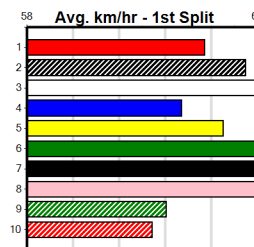

FOLLOW @WatchdogRacing on X

Distance: 350m, Race Type: Grade 5, Total Prizemoney: $2,925
1st: $1,950, 2nd: $600, 3rd: $300, 4th: $75

REVERSE SWEEP (8) is blessed with a big motor once he gets into full stride and he can get room to wind up and prove hard to hold out here. TWILIGHT JET (1) showed speed in his top last start win and he is drawn to be the danger in this.

Watchdog Tips: 8 1 6 3 Bet: Win 8

Race card for TWILIGHT JET [5]. Shows dog details, winning distances, weights, and a box history table. Prize money is $4.20.

Race card for NOT FORGIVEN [5]. Shows dog details, winning distances, weights, and a box history table. Prize money is $15.00.

Race card for FIDDLES [5]. Shows dog details, winning distances, weights, and a box history table. Prize money is $6.50.

Race card for CASH NOW (NSW)[5]. Shows dog details, winning distances, weights, and a box history table. Prize money is $11.00.

Race card for PLAYBACK [5]. Shows dog details, winning distances, weights, and a box history table. Prize money is $7.50.