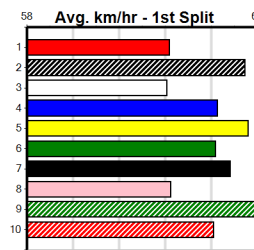

JASON McKEOWN PHOTOGRAPHY

Distance: 300m, Race Type: Grade 5, Total Prizemoney: $2,925
1st: $1,950, 2nd: $600, 3rd: $300, 4th: $75

SAILPLANE (2) has been placed behind some jets in recent times and he may only need some luck at box rise to salute in this. PAW USAMI (5) has been racing well in tougher company as well of late and looks like the danger here.

Watchdog Tips: **2** **5** **1** **8** **Bet:** **Box Trifecta 1,2,5,8 ($10 for 41.67%)**

1

NO MORE ISSUES [5] Shown speed in solid wins 2 of last 3, chance. **$5.50**

F Bitch Sep-20 Sire: HOSTILE Dam: QUICK SUCCESSION Trainer: Justin Perkins (Romsey)

Owner(s): M Meyer

Winning Distances: < 300m (0) 300 - 399m (5) 400 - 499m (7) 500 - 599m (0) 600 - 699m (0) > 700m (0)

Winning Weights: 27.9(1) 28.0(1) 28.2(1) 28.3(1) 28.4(1) 28.5(1) 28.7(2) 28.8(2) 29.0(1) 29.3(1)

Box	1st	2nd	3rd	4th	5th	6th	7th	8th
1	2	1	1	1	2			
2	1	2	3	1	2			1
3	2	1	2	1	1	1	1	
4	1			3	2			1
5	1					2		
6	1	5	1				1	3
7	1				3	1		1
8	3		4	1	2			2

Prize Best Starts Trk/Dts APM: $31245.00 FSH 72-12-9-15 0-0-0-0 5972

2

SAILPLANE [5] Placed behind jets in last 2 here, one to beat. **$4.20**

RBD Dog Sep-21 Sire: DESTINI FIREBALL Dam: DESTINI CATALINA Trainer: Paul Ellul (Noble Park North)

Owner(s): RIVERWALK (SYN), A Palmer, J Rinaldi, E Rinaldi

Winning Distances: < 300m (0) 300 - 399m (4) 400 - 499m (0) 500 - 599m (2) 600 - 699m (0) > 700m (0)

Winning Weights: 30.6(1) 30.7(1) 30.8(1) 30.9(1) 31.3(1) 31.5(1)

Box	1st	2nd	3rd	4th	5th	6th	7th	8th
1	1		1			1	1	1
2		2		1	2	1	1	
3	2	2		1	1		1	
4	1	1	4					
5		3		2	1	1		1
6		3	1					1
7	2	1	2	1				
8			4					

Prize Best Starts Trk/Dts APM: $29865.00 16.66(4)-6/9/23 52-6-16-8 11-3-5-0 8659

3

POSH PAWS [5] Smart placing here last start but this looks tough. **$12.00**

BK Bitch May-22 Sire: AUSSIE INFRARED Dam: QUICK PAWS Trainer: Justin Booker (Kilmany)

Owner(s): DODGE N BOOKS (SYN), J Booker, R Aurisch, K Morrison

Winning Distances: < 300m (0) 300 - 399m (3) 400 - 499m (0) 500 - 599m (0) 600 - 699m (0) > 700m (0)

Winning Weights: 29.1(1) 29.7(1) 30.3(1)

Box	1st	2nd	3rd	4th	5th	6th	7th	8th
1	1	1	1					
2				1				
3					1			
4	1	1						
5								
6			2					
7		1	1			2	1	
8	1							

Prize Best Starts Trk/Dts APM: $8520.63 16.91(6)-15/9/24 13-3-3-3 2-0-0-1 4022

4

FAST LOVE [5] Solid efforts in his last 2 starts, cannot dismiss. **$7.00**

BK Dog Jun-22 Sire: FERAL FRANKY Dam: DREAMING Trainer: Chris Darmanin (Kurunjang)

Owner(s): SHANIYA AND SIENNA (SYN), N Pace, C Darmanin

Winning Distances: < 300m (0) 300 - 399m (4) 400 - 499m (0) 500 - 599m (0) 600 - 699m (0) > 700m (0)

Winning Weights: 31.8(1) 32.3(2) 32.7(1)

Box	1st	2nd	3rd	4th	5th	6th	7th	8th
1	3							
2				1				
3			1					
4	1							
5								
6								
7		1		1	1			1
8	1	1	1					

Prize Best Starts Trk/Dts APM: $11125.00 16.71(8)-25/2/24 13-4-3-2 3-2-0-0 5058

5

PAW USAMI (NSW)[5] Racing well in tough company of late, danger. **$6.50**

RF Bitch Jul-22 Sire: DYNA TRON Dam: HADEEL BALE Trainer: Robert Camilleri (Lara)

Owner(s): B Wheeler

Winning Distances: < 300m (0) 300 - 399m (2) 400 - 499m (1) 500 - 599m (0) 600 - 699m (0) > 700m (0)

Winning Weights: 26.9(1) 27.3(1) 27.5(1)

Box	1st	2nd	3rd	4th	5th	6th	7th	8th
1		1					1	
2								
3			1					
4				1				
5	1	1		2				
6			2					
7	2							1
8		1						

Prize Best Starts Trk/Dts APM: $7555.00 FSTD 14-3-3-3 0-0-0-0 5692