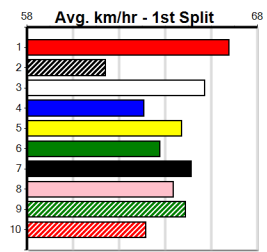

PITSTOP MOWER REPAIRS

Distance: 300m, Race Type: Grade 5, Total Prizemoney: $2,925
1st: $1,950, 2nd: $600, 3rd: $300, 4th: $75

KIRWAN (8) has recorded top wins from this draw in her last 2 starts and she could make it three in a row today. ASTON JALAPENO (3) will find this a bit easier than his most recent racing and has the talent to be right in the finish.

Watchdog Tips: 8 3 5 1 Bet: Win 8

HAPPY CHICK [5] Solid all the way wins in 2 of last 4, threat. $7.00
RF Bitch Sep-21 Sire: FERNANDO BALE Dam: AMELIA CHRISTA
Trainer: Adele Powell (Stanhope)
Winning Distances: < 300m (0) 300 - 399m (5) 400 - 499m (0) 500 - 599m (0) 600 - 699m (0) > 700m (0)
Winning Weights: 25.1(1) 25.3(1) 25.7(2) 26.1(1)
3rd (5) 26.1 300 HVL R10 14-Jul-24 17.11 16.69 3.5L CHAVERO (16.87) Q/1 . . . 3.95 $13.30 RWH
5th (4) 26.1 300 HVL R5 21-Jul-24 16.80 16.52 4.25L CHEAP RED WINE (16.52) M/1 . . . 3.88 $38.90 RWF
2nd (5) 26.1 300 HVL R12 31-Jul-24 16.97 16.68 0.25L ASTON ANGELO (16.96) M/2 . . . 3.97 $5.90 5
7th (1) 26.1 300 HVL R9 05-Aug-24 17.37 16.92 3.75L MRS. ESHAY (17.12) M/5 . . . 6.76 $2.00 T3-5
1st (7) 25.7 300 HVL R11 19-Aug-24 16.86 16.86 3.25L NEW ARRANGEMENT (17.08) M/1 . . . 3.96 $2.40 T3-5
8th (1) 26.0 300 HVL R10 25-Aug-24 16.93 16.50 6.50L BORACAY STORM (16.50) M/4 . . . 3.97 $10.40 5H
7th (4) 26.0 300 HVL R12 04-Sep-24 16.99 16.39 4.25L BLUE CRISTALLE (16.70) M/5 . . . 3.96 $20.40 5
1st (8) 25.7 300 HVL R5 13-Sep-24 16.82 16.77 2.00L DINOSAUR DEANO (16.95) Q/1 . . . 3.89 $2.40 T3-5
Last 3 wins NOT included above
1st (4) 25.1 300 HVL R3 17-Oct-23 17.00 16.80 0.50L GEMMA'S RIGHT (17.02) M/2 . . . 3.92 $1.90 M
1st (1) 25.3 300 HVL R3 27-Oct-23 17.03 16.82 1.00L FASCINATE PEARL (17.10) M/1 . . . SW 3.89 $2.10 T3-7
1st (6) 26.1 300 HVL R9 01-Jul-24 16.87 16.87 2.50L HE'S SO TOUGH (17.03) M/1 . . . 3.92 $4.90 T3-6

LAUGHING PANTHER [5] Smart placings in his last 2 but harder here. $15.00
BK Dog Jan-22 Sire: HOUDINI BOY Dam: MIGNON
Trainer: Steve Nagy (Traralgon)
Winning Distances: < 300m (0) 300 - 399m (2) 400 - 499m (2) 500 - 599m (0) 600 - 699m (0) > 700m (0)
Winning Weights: 33.8(1) 34.2(1) 34.4(1) 34.9(1)
3rd (3) 33.6 400 WGL R11 01-Aug-24 23.12 22.88 1.75L LONG WAY HOME (23.01) M/44 . . . 8.76 $3.70 5
1st (5) 33.8 460 WGL R8 08-Aug-24 26.06 26.06 4.25L BUSTER'S DREAM (26.36) M/643 . . . 6.71 $10.30 T3-5
6th (8) 33.5 460 WGL R7 13-Aug-24 26.30 25.71 5.50L AUSSIE SUPREME (25.93) S/886 . . . 6.81 $7.60 5
3rd (4) 33.6 400 WGL R11 20-Aug-24 23.02 22.29 1.5L SPICY PIPER (22.92) M/76 . . . 8.77 $7.70 5
4th (1) 33.2 460 WGL R6 27-Aug-24 26.71 26.16 3.00L SHIV ROY (26.50) M/454 . . . 6.62 $11.30 5
4th (8) 33.3 460 WGL R8 03-Sep-24 26.24 25.92 4.75L LIGHTNING JEWEL (25.92) M/887 . . . 6.81 $43.60 X45
2nd (7) 33.5 300 HVL R3 08-Sep-24 16.85 16.31 2.50L TARYN'S BLUE (16.68) M/2 . . . 4.03 $19.20 5
2nd (2) 33.8 300 HVL R12 15-Sep-24 17.01 16.80 2.00L SWIFTY GIRL (16.88) M/6 . . . 4.04 $17.60 5
Last 3 wins NOT included above
1st (4) 34.4 395 TRA R2 18-Sep-23 22.97 22.45 3.00L ON THE CUSP (23.18) M/742 . . . 3.95 $4.90 T3-M
1st (2) 34.9 395 TRA R3 25-Sep-23 22.83 22.55 1.00L MASTER EDUARDO (22.88) M/631 . . . 3.97 $2.80 7
1st (1) 34.2 450 TRA R5 26-Feb-24 25.44 25.44 3.25L RUN KITTY RUN (25.66) M/421 . . . SW 6.84 $2.80 X67