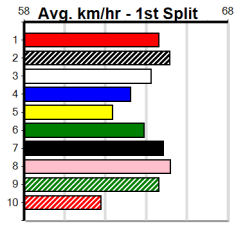

Geelong

RACING THIS FRIDAY NIGHT (300+ RANK)

4

3:57PM

(VIC time)

Distance: 400m, Race Type: Grade 7, Total Prizemoney: $1,530
1st: $1,000, 2nd: $320, 3rd: $160, 4th: $50

THAT'S MY COUSIN (5) was dominant when scoring on debut at Ballarat and he looks very well graded. TALK BACKS BACK (7) has had little luck since moving to Victoria and he can make amends this time around. COME AND SEE (2) shows promise

Watchdog Tips: 5 7 2 1

Bet:

Win 5

Form Box Weight Dist Track Date Time BON Margin 1st/2nd (Time) PIR Checked Comment W/R Split 1 S/P Grade

1 JETSON LIGHTNING [7] *Resuming, capable when fit, must respect*
BK B Oct-21 BARCIA BALE **JETSON PRINCESS** **$8.00**

1	2	3	4	5	6	7	8
				1			
Prize							
Best							
Starts							
Trk/Dst							
APM							

Trainer: Elaine Cartechini (Hallam)
5th (1) 28.7 300 HVL R10 17-Jan-24 17.43 16.63 6.00L DONNYBROOK FLYER (17.02)M/8 . . . 4.09 $3.00 X67
6th (8) 28.3 390 SHP R2 22-Jan-24 23.26 21.89 16.00L KENTUCKY GUS (22.21) M/56 . . . 8.76 $21.70 X67
3rd (5) 28.5 390 SHP R9 25-Jan-24 22.46 22.27 2.00L TOP PRAIRIE (22.33) S/63 . . . 8.52 $12.20 7
ST (-) 26.3 300 HVL 15-Sep-24 17.04 . . . 1.5L Trial Cleared M/22 . 2of2 . . $. ST
Owner(s): ASHFORDS (SYN), M Di Genova, A Brown, R Vaughan

2 COME AND SEE [7] *Still learning but has good muster, threat*
BK B Dec-22 BERNARDO **BLOW ME KISSES** **$4.60**

1	2	3	4	5	6	7	8
				1			
Prize							
Best							
Starts							
Trk/Dst							
APM							

Trainer: Ebony Deglaitis (Moolap)
8th (4) 28.2 400 GEL R11 30-Aug-24 24.58 22.46 28.00L KELLY JANE (22.65) M/48 . . . V0 . . . 8.66 $7.80 X67
4th (1) 28.5 400 GEL R11 06-Sep-24 22.92 22.68 1.00L STRAIGHT SPEED (22.85) M/43 . . . . . 8.55 $9.80 7
8th (8) 29.0 400 GEL R10 13-Sep-24 23.82 22.65 9.00L ZIPPING JETSON (23.22) S/78 . . . . . 8.81 $7.80 X67
5th (2) 28.9 400 GEL R9 20-Sep-24 23.22 22.35 7.50L CHEMICAL EROSION (22.73) S/55 . . . . . 8.87 $7.30 X67H
Owner(s): MAKES ME HAPPY (SYN), T Deglaitis, T Deglaitis

3 GRAVY GIRL [7] *Hit or miss early, more than capable, place*
BK B May-22 SHIMA SHINE **LILLY LANA** **$7.50**

1	2	3	4	5	6	7	8
				1			
Prize							
Best							
Starts							
Trk/Dst							
APM							

Trainer: Jason Sharp (Lara)
6th (1) 25.9 400 GEL R9 13-Aug-24 23.19 22.63 8.00L STIPULATED (22.63) Q/55 . . . . . 8.64 $5.60 7
2nd (6) 26.1 400 GEL R9 03-Sep-24 22.90 22.31 0.75L BOMBARDA MAXIMA (22.85) M/31 . . . . . 8.58 $5.90 7
3rd (6) 26.3 400 GEL R10 10-Sep-24 22.99 22.54 5.00L JADED SMILE (22.64) M/77 . . . . . 8.75 $10.80 7
4th (7) 26.3 425 BEN R4 18-Sep-24 24.71 24.12 2.50L HELLO COOPER (24.55) M/444 . . . . . 6.84 $2.50 T3-7
Owner(s): M Ebeyer

4 ASTON TYPHOON (NSW)[7] *Strong effort two runs back, must for exotics*
BD D Feb-22 BEAST UNLEASHED **FANTASTIC SKYE** **$10.00**

1	2	3	4	5	6	7	8
				1			
Prize							
Best							
Starts							
Trk/Dst							
APM							

Trainer: Craig Treherne (Lara)
3rd (2) 29.5 400 GEL R9 31-Aug-24 22.79 22.30 3.75L BRILEY RIOT (22.54) S/44 . . . . . 8.75 $3.50 X67
8th (3) 29.6 350 HVL R10 04-Sep-24 19.62 19.17 7.00L STIFLER (19.17) S/8 . . . . . 6.78 $79.60 X67
2nd (3) 29.4 400 GEL R10 10-Sep-24 22.74 22.54 1.5L JADED SMILE (22.64) S/42 . . . . . 8.64 $2.60 7
5th (1) 29.3 450 BAL R10 18-Sep-24 25.81 25.18 4.00L PAW JUDAS (25.54) S/335 . . . . . 6.77 $6.20 X67
Owner(s): R Borda

5 THAT'S MY COUSIN [7] *Impressive on debut, nice type, hard to hold out*
LTF D Feb-23 KOBLENZ **MISS MOLLY LEE** **$3.20**

1	2	3	4	5	6	7	8
				1			
Prize							
Best							
Starts							
Trk/Dst							
APM							

Trainer: Nick Lecchino (Lethbridge)
1st (1) 35.4 390 BAL R3 11-Sep-24 22.39 22.05 2.75L CANDLES (22.58) Q/11 . . . . . 8.48 $6.00 M
8th (6) 35.6 390 WBL R10 19-Sep-24 22.91 22.11 9.00L PANAMA RHODE (22.30) S/77 . . . . . 9.14 $4.80 X67
Owner(s): LECCHINO SYND (SYN), N Lecchino, S Lecchino, N Lecchino