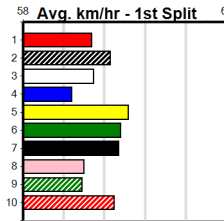

GRAND FINAL RACING THIS SATURDAY (

Distance: 460m, Race Type: Grade 6, Total Prizemoney: $1,530

1st: $1,000, 2nd: $320, 3rd: $160, 4th: $50

NORBIT (4) is far better than his pat few runs and he will appreciate the drop in class. SASSY RICO (2) has been placed in two of three here and she can come out running at times. ORYX (3) just needs a little room early on.

Watchdog Tips:

4

2

3

5

Bet:

Win 4

Main table containing race details for 10 races, including horse names, trainers, owners, and winning boxes.