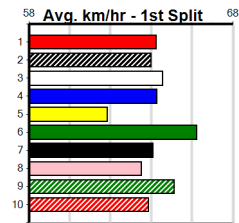

ONE MORE RACE TO GO (300+ RANK)

Distance: 400m, Race Type: Grade 5, Total Prizemoney: $1,530
1st: $1,000, 2nd: $320, 3rd: $160, 4th: $50

CUBAN CIGAR (8) has been solidly placed in his past two and he appears to have a bit on these class wise. SPICY MINX (6) can come out running and she should cross and lead for a long way. PRETTY PANAMA (2) just needs room early on.

Watchdog Tips:

8

6

2

3

Bet:

Win 8

Main table containing race details for 10 races, including horse names, trainers, owners, and performance data.