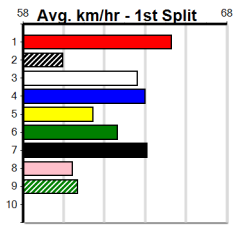

MERV JENNINGS SIGNS (300+ RANK)

Distance: 460m, Race Type: Grade 5, Total Prizemoney: $1,530
1st: $1,000, 2nd: $320, 3rd: $160, 4th: $50

6
4:44PM
(VIC time)

AUSSIE BRONZE (5) will find this easier than her most recent racing and she can light them up in the middle stages. TUFF TOBY (7) was never headed at Warrnambool and he will be in the firing line throughout. JOLLY JOHNNY (8) will be very strong late

Watchdog Tips: **5** **7** **8** **1** **Bet:** **Box Quinella 5,7,8 ($10 for 333.33%)**