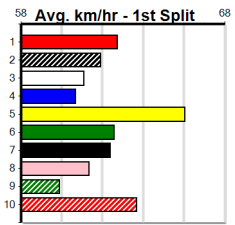

13 RACES TODAY (300+ RANK)

Distance: 400m, Race Type: Maiden, Total Prizemoney: $1,530
1st: $1,000, 2nd: $320, 3rd: $160, 4th: $50

1

3:07PM
(VIC time)

WHATEVER JIMMY (3) has been placed in two of his past three and he gets his chance to break through. SHRAPNEL (2) showed improvement last time and he should be in the mix throughout. BROWSER (5) is never too far away.

Watchdog Tips: **3** **2** **5** **4** **Bet:** **Win 3**