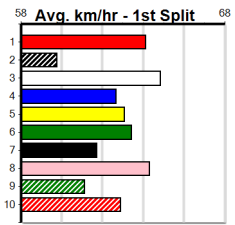

PARKER PUMPS (300+ RANK)

Distance: 460m, Race Type: Grade 7, Total Prizemoney: $1,530
1st: $1,000, 2nd: $320, 3rd: $160, 4th: $50

9
5:44PM
(VIC time)

RELEASED (1) broke through with a dominant 24.37 Bendigo win and she is drawn to make every post a winner again. TOXIC SLIME (2) powered to the line in his win here and he should follow the red early. SHALL BE QUICK (4) is an improving type

Watchdog Tips:

1

2

4

3

Bet:

Win 1