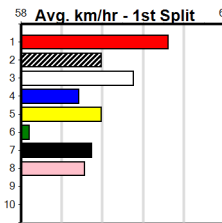

THE BECKLEY CENTRE GEELONG (300+

Distance: 460m, Race Type: Maiden, Total Prizemoney: $1,530
1st: $1,000, 2nd: $320, 3rd: $160, 4th: $50

Watchdog Tips: **8** **4** **5** **6** **Bet:** **Quinella 8/4 ($10 for 1000%)**

1 LITTLE FLETCHER [M] ***** SCRATCHED *****
BK D Jul-22 **FERAL FRANKY** **MISS ROXY** **$3.60**

Trainer: Dallan Klemke (Lara)
3rd (7) 35.6 400 GEL R1 27-Apr-24 23.35 22.35 5.00BLACKPOOL TRIP (23.01) S/32 . . . . . 8.65 $8.70 M
5th (6) 35.3 400 GEL R1 28-Jun-24 23.15 22.38 6.50LPUNCHY (22.72) M/32 . . . . . 8.56 $15.20 M
6th (1) 35.3 400 GEL R1 09-Jul-24 23.61 22.77 7.00LXENA GIBLET (23.14) M/33 . . . . . 8.71 $2.60 M
Owner(s): D Klemke

Winning Boxes							
1	2	3	4	5	6	7	8
Prize							
Best							
Starts							
Trk/Dst							
APM							

2 LOSE MY NUMBER [M] Biks *Had a few chances, risky at box rise, place best*
BD D May-22 **FERAL FRANKY** **PRINNY ARANDT** **$10.00**

Trainer: Max Zammit (Exford)
2nd (4) 31.8 450 BAL R1 11-Aug-24 26.04 25.52 1.00LHARDSTYLE GRACIE (25.97) M/333 . . . . . 6.81 $23.70 T3-M
F (5) 32.6 450 BAL R1 18-Aug-24 0.00 25.68 .IOWA LASS (26.24) S/765 . . . . . 6.99 $5.70 T3-M
2nd (1) 33.1 450 SHP R1 05-Sep-24 26.46 25.41 1.25LDROP OF INK (26.39) S/112 . . . . . 6.85 $8.60 T3-M
5th (3) 32.8 450 BAL R2 16-Sep-24 26.21 25.34 6.00LMAX KANE (25.81) S/555 . . . . . 6.83 $14.20 T3-M
Owner(s): M Brealey

Winning Boxes							
1	2	3	4	5	6	7	8
Prize							
Best							
Starts							
Trk/Dst							
APM							

3 LITERALLY [M] *Long time maiden, needs to lead, tough ask*
BK B Mar-21 **DELIVER** **URANA VEE EIGHT** **$16.00**

Trainer: Colin Baker (Lara)
5th (7) 26.2 450 BAL R1 11-Aug-24 26.36 25.52 5.50LHARDSTYLE GRACIE (25.97) M/445 . . . . . 6.90 $10.40 T3-M
7th (1) 26.8 460 GEL R9 16-Aug-24 27.80 25.44 22.00LPAW ALEXIS (26.28) M/127 . . . . . 6.78 $82.80 RW
3rd (6) 26.5 390 BAL R2 01-Sep-24 23.12 22.35 4.00LCOUNTY TYRONE (22.84) M/32 . . . . . 8.98 $9.10 T3-M
6th (3) 26.4 450 BAL R2 18-Sep-24 26.31 25.18 11.00LREIKO VENUS (25.58) M/535 . . . . . 6.86 $56.30 M
Owner(s): C Baker

Winning Boxes							
1	2	3	4	5	6	7	8
Prize							
Best							
Starts							
Trk/Dst							
APM							

4 ALBUS DUMBLEDORE [M] *Can unwind a powerful finish, put in for second*
BEBD D Sep-21 **RAW ABILITY** **PAT ME AGAIN** **$3.50**

Trainer: Paula Gray (Point Cook)
4th (2) 38.4 350 HVL R2 10-Jul-24 20.18 19.62 4.50LRIGHT SIDE UP (19.88) M/8 . . . . . 6.90 $6.10 T3-M
5th (4) 38.0 350 HVL R2 14-Jul-24 20.13 19.35 7.50LMAJOR FRANKY (19.61) S/8 . . . . . 6.88 $18.20 M
7th (7) 38.0 460 GEL R1 10-Sep-24 26.70 25.68 8.50LSET TO SIZZLE (26.10) M/657 . . . . . 6.87 $68.50 M
2nd (4) 38.0 460 GEL R3 17-Sep-24 26.59 26.06 0.75LTOXIC SLIME (26.54) M/311 . . . . . 6.90 $17.30 M
Owner(s): JAY KAY (SYN), P Gray, S Millsom

Winning Boxes							
1	2	3	4	5	6	7	8
Prize							
Best							
Starts							
Trk/Dst							
APM							

5 MR. PERSONALITY [M] *Shown improvement of late, must keep safe*
BK D Dec-21 **ALLEN DEED** **BLACK MUSTANG** **$4.00**

Trainer: Bernie Ender (St Albans)
2nd (2) 34.9 400 GEL R2 20-Aug-24 23.62 22.49 1.75LASTON LUCIANA (23.51) M/54 . . . . . 8.80 $13.10 M
2nd (5) 34.9 400 GEL R3 27-Aug-24 23.16 22.57 4.25LBOMBARDA MAXIMA (22.87) M/63 . . . . . 8.86 $20.90 M
4th (1) 34.9 460 GEL R2 03-Sep-24 26.58 25.99 2.75LRUNNING SINKER (26.40) M/222 . . . . . 6.95 $14.40 M
4th (8) 34.6 460 GEL R1 10-Sep-24 26.46 25.68 5.50LSET TO SIZZLE (26.10) S/844 . . . . . 6.98 $45.00 M
Owner(s): G Fisher

Winning Boxes							
1	2	3	4	5	6	7	8
Prize							
Best							
Starts							
Trk/Dst							
APM