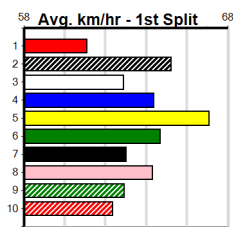

SPORTSBET MAKE IT A MULTI (300+ RAN)

Distance: 400m, Race Type: Grade 5, Total Prizemoney: \$1,530

1st: \$1,000, 2nd: \$320, 3rd: \$160, 4th: \$50

PLUTOCRACY (6) was smartly placed here two runs back and he should be able to burn them off mid race. LAMIA ERNIE (8) will appreciate the drop in class and he should settle near the speed. BLUE NITROGEN (7) is a more than capable type.