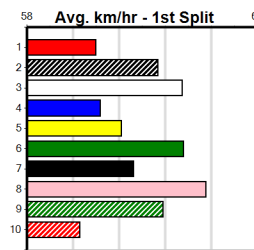

SPORTSBET SET A DEPOSIT LIMIT (300+)

Distance: 400m, Race Type: Grade 7, Total Prizemoney: $1,530
1st: $1,000, 2nd: $320, 3rd: $160, 4th: $50

ANACONDA SQUEEZE (8) is racing with confidence and he has the speed to cross early on, while JUNGLE FIREBALL (6) is a consistent type and can run a cheeky race. ASTON GEIKO (1) has ability when at her best.

Watchdog Tips: **8** **6** **1** **2** **Bet:** **Box Trifecta 1,6,8 ($10 for 166.67%)**

1

ASTON GEIKO [7] **Steady record here but this is easier, respect** **$7.50**

BD Bitch **Oct-21** **Sire: ASTON DEE BEE** **Dam: ASTON GEISHA** **Trainer: Craig Treherne (Lara)**

Owner(s): R Borda

Winning Distances: < 300m (0) 300 - 399m (0) 400 - 499m (1) 500 - 599m (0) 600 - 699m (0) > 700m (0)

Winning Weights: 28.2(1)

Run	Dist	Wgt	Track	Date	Time	BON	Margin	1st/2nd (Time)	PIR	Checked	Comment	WR	Split 1	S/P	Grade
2nd (8)	28.4	400	MTG	R2	18-Aug-24	23.62	23.05	7.00L ASTON TYPHOON (23.14)					11.17	$10.00 M	
7th (8)	28.6	450	BAL	R4	23-Aug-24	26.64	25.41	12.00 BLACK EMU (25.82)	S/775				7.07	$55.90 M	
4th (2)	28.4	400	GEL	R3	27-Aug-24	23.27	22.57	6.00L BOMBARDA MAXIMA (22.87)	S/77				9.00	$16.90 M	
5th (8)	28.7	400	GEL	R1	31-Aug-24	23.52	22.30	9.00L SAINTLY HIGHWAY (22.91)	S/75				9.14	$27.50 M	
8th (6)	28.5	300	HVL	R2	04-Sep-24	17.31	16.39	13.00 EPITOMIZE (16.42)	S/8				4.26	$89.50 MH	
1st (7)	28.2	425	BEN	R1	11-Sep-24	24.82	24.14	1.00L SAXON RAIDER (24.89)	S/533				6.85	$10.70 T3-M	
2nd (1)	28.5	450	WBL	R9	16-Sep-24	26.07	25.73	0.50L BOMB MARVIN (26.04)	M/333				6.91	$18.40 T	
4th (7)	28.6	350	HVL	R4	20-Sep-24	20.02	19.41	4.00L RUPTURED (19.75)	S/7				6.99	$14.50 T	

Last 3 wins NOT included above

Bx	1st	2nd	3rd	4th	5th	6th	7th	8th
1								
2								
3								
4								
5								
6								
7	1							
8		1						

Prize Best	Starts	Trk/Dts	APM
	23.27(2)-27/8/24	16-1-2-0	7-0-0-0
			1594

2

DUSTY ALICE [7] **Handy effort three runs back, place claims** **$4.60**

F Bitch **Aug-22** **Sire: AUSSIE INFRARED** **Dam: PAIR OF NINES** **Trainer: Jason Sharp (Lara)**

Owner(s): Vi Alskar Hundar (SYN), A Lie, J Sharp

Winning Distances: < 300m (0) 300 - 399m (0) 400 - 499m (1) 500 - 599m (0) 600 - 699m (0) > 700m (0)

Winning Weights: 25.8(1)

Run	Dist	Wgt	Track	Date	Time	BON	Margin	1st/2nd (Time)	PIR	Checked	Comment	WR	Split 1	S/P	Grade
8th (5)	26.1	300	HVL	R1	18-Jul-24	17.71	16.95	6.00L SUGAR ROO (17.31)	M/6				4.16	$8.00 T3-M	
1st (8)	25.8	400	GEL	R2	23-Jul-24	22.97	22.44	2.00L GINNIVAN (23.10)	M/32				8.62	$4.40 M	
2nd (6)	25.7	390	WBL	R3	29-Jul-24	22.59	22.35	1.00L HIS CRACKIN' (22.52)	M/22				8.87	$6.50 T	
8th (3)	25.9	350	HVL	R5	05-Aug-24	20.33	19.55	6.50L DOWN SOUTH GIRL (19.89)	M/5				6.89	$10.60 T3-RW	
4th (5)	25.9	400	GEL	R10	13-Aug-24	23.34	22.63	4.50L ASTON SEAN (23.04)	M/43				8.84	$2.30 T	
2nd (3)	25.9	400	GEL	R3	03-Sep-24	22.91	22.31	0.75L BIG BOY COOPER (22.86)	Q/11				8.45	$10.60 T	
8th (5)	25.8	400	GEL	R10	10-Sep-24	23.18	22.54	8.00L JADED SMILE (22.64)	M/84				8.82	$29.40 T	
8th (6)	26.0	425	BEN	R4	18-Sep-24	25.42	24.12	13.00 HELLO COOPER (24.55)	M/588				6.85	$10.00 T3-7	

Last 3 wins NOT included above

Bx	1st	2nd	3rd	4th	5th	6th	7th	8th
1								
2								
3								
4								
5								
6								
7								
8	1							

Prize Best	Starts	Trk/Dts	APM
	22.91(3)-3/9/24	14-1-3-0	8-1-1-0
			1668