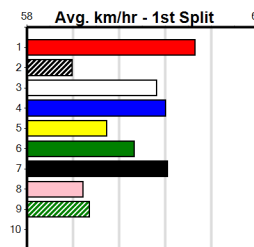

MERV JENNINGS SIGNS (300+ RANK)

Distance: 460m, Race Type: Grade 5, Total Prizemoney: $1,530
1st: $1,000, 2nd: $320, 3rd: $160, 4th: $50

AUSSIE BRONZE (5) will find this easier than her most recent racing and she can light them up in the middle stages. TUFF TOBY (7) was never headed at Warrnambool and he will be in the firing line throughout. JOLLY JOHNNY (8) will be very strong late

Watchdog Tips: **5** **7** **8** **1** **Bet:** Box Quinella 5,7,8 ($10 for 333.33%)

1

OH CRIKEY (NSW)[5] **Unbeaten here, can settle on the pace, respect** **$4.60**
BK Dog Nov-21 Sire: FLYING RICCIARDO Dam: FANTASTIC DAISY Trainer: Wade Green (Parwan)
Owner(s): W Green
Winning Distances: < 300m (0) 300 - 399m (1) 400 - 499m (4) 500 - 599m (0) 600 - 699m (0) > 700m (0)
Winning Weights: 30.5(1) 31.1(1) 31.3(1) 31.5(1) 31.6(1)
8th (1) 31.8 525 MEP R4 10-Jul-24 31.83 30.00 22.00 BILLY INTENTION (30.32) Q/2567 . . . . 5.19 $35.60 T3-5
8th (1) 31.2 400 GEL R5 13-Aug-24 23.40 22.63 9.50 DR. MATRIX (22.77) M/68 . . . . SW 8.79 $19.50 5
7th (2) 31.2 450 WBL R8 20-Aug-24 26.18 25.46 11.00 ROUND UP (25.46) M/477 . . . . 6.70 $24.90 5
1st (5) 31.5 460 GEL R6 27-Aug-24 26.28 25.87 1.00L SACRIFICIAL (26.34) M/211 . . . . 6.74 $16.20 5
7th (8) 31.7 525 MEP R3 04-Sep-24 31.46 30.09 11.00 DUTCH IMPACT (30.71) M/2246 . . . . 5.18 $8.60 T3-5
4th (8) 31.7 450 SHP R6 07-Sep-24 25.98 25.49 5.50L STAR OF VENUS (25.63) M/224 . . . . 6.79 $5.50 5
4th (1) 31.7 450 SHP R8 12-Sep-24 26.00 25.54 5.00L MISS IMMY LEE (25.65) Q/223 . . . . 6.71 $5.10 5
1st (6) 31.6 460 GEL R7 17-Sep-24 26.31 26.06 3.75L OUR BOY ROO (26.57) M/111 . . . . SW 6.68 $4.40 5
Last 3 wins NOT included above
1st (4) 30.5 457 TEM R2 08-Sep-23 26.29 26.01 1.5L JUMBUK TUNE (26.39) . . . . $2.70 M
1st (8) 31.1 350 HVL R5 07-Feb-24 19.85 19.85 1.00L RIVER KING (19.91) Q/1 . . . . 6.59 $7.90 7
1st (6) 31.3 400 GEL R11 23-Apr-24 22.71 22.56 2.75L SIN CITY MARV (22.89) M/11 . . . . 8.45 $9.10 X67

Box History

Bx	1st	2nd	3rd	4th	5th	6th	7th	8th
1								
2								
3								
4								
5								
6								
7								
8								

Prize Best Starts Trk/Dts APM

Prize Best	$7810.00
Starts	26.28(5)-27/8/24
Trk/Dts	40-5-5-3
APM	2-2-0-0 3305

2

SHE'S WIRED (SA)[5] **Steady winner last time, place claims best** **$9.00**
BK Bitch Sep-22 Sire: FERAL FRANKY Dam: SWEET ON ME Trainer: Kylie Muscat (Ocean Grove)
Owner(s): KEITHWEBSDALE (SYN), C Keith, C Websdale
Winning Distances: < 300m (0) 300 - 399m (0) 400 - 499m (3) 500 - 599m (0) 600 - 699m (0) > 700m (0)
Winning Weights: 26.6(1) 26.9(1) 27.1(1)
4th (6) 26.5 460 GEL R3 02-Jul-24 26.54 25.94 1.25L SHE'S BONKERS (26.47) S/544 . . . . 6.86 $13.80 M
1st (7) 26.9 460 GEL R2 09-Jul-24 26.51 26.13 0.05L IZAKAYA LAD (26.51) M/411 . . . . 6.81 $8.30 M
4th (8) 27.2 450 BAL R3 14-Jul-24 26.17 25.38 3.5L KAYDEN'S CUDDLES (25.94) M/545 . . . . 6.88 $4.30 T3-7
8th (6) 27.0 460 GEL R5 30-Jul-24 26.81 26.07 11.00 STAPLETON (26.07) S/678 . . . . 6.84 $26.00 7
1st (4) 26.6 400 GEL R10 03-Aug-24 23.04 22.64 3.5L EVENING STAGGER (23.28) S/31 . . . . 8.82 $11.00 7
5th (2) 26.6 460 GEL R6 13-Aug-24 26.85 26.08 6.50L PAW LARRY (26.41) S/655 . . . . 6.96 $16.30 6G
5th (7) 26.7 545 BAL R5 18-Aug-24 32.79 31.46 16.00 SCALA BLACK (31.72) M/4444 . . . . 6.97 $5.30 T3-RW
1st (6) 27.1 460 GEL R4 17-Sep-24 26.56 26.06 3.25L SASSY RICO (26.78) S/333 . . . . 6.91 $15.30 6G
Last 3 wins NOT included above

Box History

Bx	1st	2nd	3rd	4th	5th	6th	7th	8th
1								
2								
3								
4								
5								
6								
7								
8								

Prize Best Starts Trk/Dts APM

Prize Best	$3100.00
Starts	26.51(7)-9/7/24
Trk/Dts	10-3-0-0
APM	5-2-0-0 2460