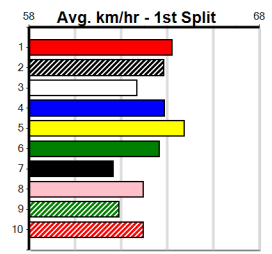

Geelong
13 (E1)
6:57PM
(VIC time)

GEELONG RACE 13(300+ RANK)

Distance: 400m, Race Type: Grade 5, Total Prizemoney: $1,530
1st: $1,000, 2nd: $320, 3rd: $160, 4th: $50

CHERRY RED (6) caught the eye at Ballarat two runs back and she just needs a clear crack in the middle stages. WINCKIE BALE (8) was dominant in her 25.69 Shepparton win and she will get room to move early. PAT PENNY (5) was impressive last time

Watchdog Tips: **6** **8** **5** **4** **Bet:** **Win 6**

1

GOLDEN EYE (NSW)[5] **Placed in two of her past four, place hope again** **$9.00**

F Bitch Jun-21 **Sire: SUPERIOR PANAMA Dam: ZIPPING CIA** **Trainer: David Jensen (Woodstock)**

Owner(s): L Joyce

Winning Distances: < 300m (0) 300 - 399m (2) 400 - 499m (0) 500 - 599m (2) 600 - 699m (0) > 700m (0)

Winning Weights: 26.5(1) 26.7(1) 27.1(1) 27.2(1)

Run	Time	Dist	Track	Time	Margin	1st/2nd (Time)	PIR	Checked	Comment	WR	Split 1	S/P	Grade
5th (2)	26.7	395	TRA	R12	17-Jun-24	22.75	21.97	3.25L	HOT HAILEY (22.54)	M/664	. . . .	3.90	$4.40 SH
8th (3)	26.6	450	SHP	R5	29-Jun-24	26.84	26.14	8.50L	BOROUGH SALTS (26.25)	M/778	. . . .	6.97	$10.00 T3-5
6th (4)	26.6	390	WBL	R7	22-Jul-24	23.09	22.22	11.00	JUST WANT PIZZA (22.36)	M/666	. . . .	9.01	$13.20 5
6th (4)	26.6	400	GEL	R4	03-Aug-24	23.45	22.64	7.50L	THAT'S A BOODIE (22.95)	M/666	. . . .	8.86	$16.90 5
2nd (1)	26.6	400	GEL	R4	13-Aug-24	22.98	22.63	1.25L	MARINO (22.89)	M/42	. . . .	8.72	$17.30 5
6th (2)	26.4	400	GEL	R11	20-Aug-24	23.48	22.49	15.00	QILIN BALE (22.49)	M/777	. . . .	8.66	$31.50 5
3rd (6)	26.6	400	GEL	R5	03-Sep-24	23.08	22.31	2.50L	CARLETON STORY (22.91)	M/63	. . . .	8.70	$12.30 5
7th (1)	26.9	350	HVL	R5	19-Sep-24	20.04	19.49	7.50L	BOROUGH COOK (19.52)	M/8	. . . .	6.80	$40.30 T3-5

Last 3 wins NOT included above

1st (3)	26.5	520	BGC	R3	28-Aug-23	30.71	30.27	2.00L	FARMOR SMITTEN (30.86)	11	. . . .	11	5.60	$2.60 NNP
1st (2)	27.1	366	CAP	R10	01-May-24	20.19	19.74	1.00L	CHEEKY GRUB (20.26)		. . . .			$8.00 5
1st (6)	26.7	395	TRA	R6	10-Jun-24	22.45	22.29	0.75L	SODA HAWK (22.49)	Q/111	. . . .		3.75	$13.20 T3-5

Box History

Bx	1st	2nd	3rd	4th	5th	6th	7th	8th
1		3	2					1
2			2		2	1		1
3	1					1	1	1
4		1					2	
5			2	1				
6	2		2	1	2	2	1	1
7								
8					1	1		

Prize Best Starts Trk/Dts APM

$18440.00
22.98(1)-13/8/24
36-4-6-7
4-0-1-1
2880