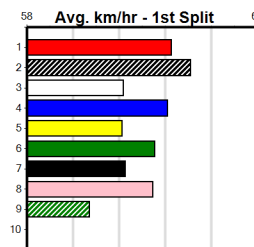

TOPCAT VIDEO PRODUCTIONS (300+ RANK)

Distance: 460m, Race Type: Mixed 4/5, Total Prizemoney: $1,530
1st: $1,000, 2nd: $320, 3rd: $160, 4th: $50

STAR OF VENUS (4) has returned to form with back to back handy wins and he will prove hard to reel in again. ASTON IGGY (6) has been placed in three of his past four and he will be strong in the run home. BREAK IN (1) is drawn to get the breaks.

Watchdog Tips: 4 6 1 7 **Bet:** Win 4

1

BREAK IN [5] **$7.50**
Placed in five of eight here, threat if steps
F Bitch Nov-21 Sire: HONE IN Dam: HARD BREAK
Owner(s): Fiji Fund (SYN), L Jovanovski, L Atanasovski Trainer: George Kantzidis (Woodstock)
Winning Distances: < 300m (0) 300 - 399m (1) 400 - 499m (3) 500 - 599m (0) 600 - 699m (0) > 700m (0)
Winning Weights: 27.6(1) 27.9(1) 28.3(1) 28.4(1)

Rank	Dist	Wgt	Sex	Age	Date	Time	BOB	Margin	1st/2nd (Time)	PIR	Checked	Comment	WR	Split 1	S/P	Grade
3rd	(5)	27.2	460	GEL	R8	23-Jul-24	26.36	25.95	6.00L MISDIRECTED (25.95)	M/533	.	.	.	6.86	$5.00	5
7th	(7)	27.6	500	BEN	R5	31-Jul-24	28.98	28.23	7.50L SILVER MACHINE (28.48)	M/555	.	.	.	6.85	$6.00	5
4th	(8)	27.8	500	BEN	R8	07-Aug-24	29.04	28.36	9.00L KRAKEN SHOUT (28.41)	S/664	.	.	.	6.77	$8.70	5
3rd	(3)	27.6	500	BEN	R6	14-Aug-24	28.65	28.07	8.50L CRIMSON CANNON (28.07)	M/333	.	.	.	6.75	$14.40	T3-5
2nd	(1)	27.7	450	SHP	R8	22-Aug-24	25.73	25.56	0.50L INTERCEPT QUEEN (25.70)	M/111	.	.	.	6.69	$2.20	T3-5
2nd	(8)	28.2	460	GEL	R8	03-Sep-24	26.25	25.99	3.75L URANA ZOOM (25.99)	M/222	.	.	.	6.78	$9.70	5
4th	(6)	28.2	450	BAL	R6	16-Sep-24	26.42	25.34	8.50L OPRAH BALE (25.85)	Q/254	.	.	.	6.62	$5.60	T3-5
7th	(7)	27.8	500	BEN	R6	20-Sep-24	29.17	28.29	11.00L PIEBALD (28.44)	M/277	.	.	.	6.70	$40.30	RWH

Last 3 wins NOT included above

1st	(8)	27.6	390	BAL	R3	09-Oct-23	22.15	22.15	7.50L MY GIRL PIPER (22.65)	M/11	.	.	.	8.38	$3.10	T3-7
1st	(1)	27.9	425	BEN	R10	31-Oct-23	24.08	24.03	7.50L SANDY'S LARA (24.58)	M/111	.	SW	.	6.54	$1.90	6G
1st	(7)	28.3	450	BAL	R8	30-Dec-23	25.70	25.67	0.25L MR. BUCK LEE (25.72)	M/421	.	SW	.	6.78	$3.20	5

Box History

Bx	1st	2nd	3rd	4th	5th	6th	7th	8th
1	2	1	1	2	1	1		
2				1				
3		1	1	3	1	1	1	
4		1				1	1	
5				1	2	1		
6					1	1	2	
7	1	1			2	1	3	1
8	1	1	2	1				

Prize Best Starts Trk/Dts APM

Prize	$9195.00
Best Starts	26.13(7)-5/1/24
Trk/Dts	41-4-5-5
APM	8-0-2-3
	2123