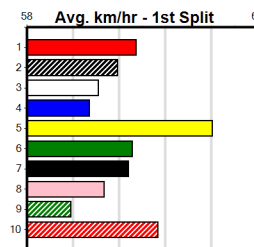

13 RACES TODAY (300+ RANK)

Distance: 400m, Race Type: Maiden, Total Prizemoney: $1,530
1st: $1,000, 2nd: $320, 3rd: $160, 4th: $50

WHATEVER JIMMY (3) has been placed in two of his past three and he gets his chance to break through. SHRAPNEL (2) showed improvement last time and he should be in the mix throughout. BROWSER (5) is never too far away.

Watchdog Tips: 3 2 5 4 **Bet:** Win 3

Form Box	Wgt	Dist	Track	Date	Time	BON	Margin	1st/2nd (Time)	PIR	Checked	Comment	WR	Split 1	S/P	Grade	
1	RIVER PLAY [M] $10.00															
	Steady record here but has some talent, place															
	Trainer: Dylan Sharp (Lara)															
	BK Dog Aug-22 Sire: AUSSIE INFRARED Dam: PAIR OF NINES Owner(s): Vi Alskar Hundar (SYN), A Lie, J Sharp Winning Distances: < 300m (0) 300 - 399m (0) 400 - 499m (0) 500 - 599m (0) 600 - 699m (0) > 700m (0) Winning Weights:															
	4th (3)	30.6	400	GEL	R2	28-May-24	24.21	22.41	8.50L STRAIGHT FACTS (23.65)	M/56				8.89	$10.30	T3-M
	2nd (7)	30.8	390	WBL	R2	24-Jun-24	22.77	22.13	2.00L PAW JULIA (22.63)	S/12				8.88	$11.60	M
	3rd (6)	31.0	300	HVL	R1	01-Jul-24	17.39	16.87	4.00L RAGING ELSA (17.11)	S/8				4.15	$7.50	T3-M
	4th (4)	31.3	400	GEL	R1	09-Jul-24	23.52	22.77	5.50L XENA GIBLET (23.14)	M/55				8.92	$18.20	M
	2nd (3)	31.1	400	WGL	R9	08-Aug-24	23.56	22.66	5.50L SECRETS WITHOUT (23.18)	M/42				8.72	$5.00	T3-M
	5th (2)	31.3	300	HVL	R1	16-Aug-24	17.38	16.77	2.25L DEMONIC SPIRIT (17.24)	S/6				4.15	$7.90	T3-M
5th (1)	31.3	300	HVL	R1	23-Aug-24	17.42	16.77	5.50L EVEN CHANCE (17.05)	S/7				4.17	$23.40	T3-M	
5th (1)	31.1	400	GEL	R1	03-Sep-24	23.16	22.31	7.00L MAGIC MILEY (22.69)	M/53				8.71	$21.60	M	
Last 3 wins NOT included above																
<table border="1" style="width: 100%; border-collapse: collapse;"> <thead> <tr> <th>Bx</th> <th>1st</th> <th>2nd</th> <th>3rd</th> <th>4th</th> <th>5th</th> <th>6th</th> <th>7th</th> <th>8th</th> </tr> </thead> <tbody> <tr><td>1</td><td>1</td><td></td><td></td><td></td><td></td><td></td><td></td><td></td></tr> <tr><td>2</td><td></td><td></td><td></td><td></td><td>1</td><td></td><td></td><td>1</td></tr> <tr><td>3</td><td></td><td>1</td><td></td><td>1</td><td></td><td></td><td></td><td></td></tr> <tr><td>4</td><td></td><td></td><td></td><td>1</td><td></td><td></td><td></td><td></td></tr> <tr><td>5</td><td></td><td></td><td></td><td></td><td></td><td></td><td></td><td></td></tr> <tr><td>6</td><td></td><td></td><td>1</td><td></td><td></td><td></td><td></td><td></td></tr> <tr><td>7</td><td></td><td>1</td><td></td><td></td><td></td><td></td><td></td><td></td></tr> <tr><td>8</td><td></td><td></td><td></td><td></td><td></td><td></td><td></td><td></td></tr> </tbody> </table>																
<table border="1" style="width: 100%; border-collapse: collapse;"> <tr> <td>Prize Best</td> <td colspan="2">$1220.00</td> </tr> <tr> <td>Starts</td> <td colspan="2">23.16(1)-3/9/24</td> </tr> <tr> <td>Trk/Dts</td> <td colspan="2">11-0-3-1</td> </tr> <tr> <td>APM</td> <td colspan="2">5-0-0-0</td> </tr> <tr> <td></td> <td colspan="2">732</td> </tr> </table>																
2	SHRAPNEL [M] $4.60															
	Showed improvement last time, main danger															
	Trainer: Wade Green (Parwan)															
	BK Dog May-22 Sire: MAGIC SPRITE Dam: PRETTY BOMB Owner(s): W Green Winning Distances: < 300m (0) 300 - 399m (0) 400 - 499m (0) 500 - 599m (0) 600 - 699m (0) > 700m (0) Winning Weights:															
	5th (2)	30.2	300	HVL	R1	11-Aug-24	17.46	16.65	7.00L MR. OTTO (16.99)	M/6				4.17	$11.50	M
	4th (4)	31.0	525	MEP	R2	04-Sep-24	32.07	30.09	22.00 JUDGEMENTAL (30.53)	M/2334				5.24	$38.60	M
	3rd (5)	31.4	390	BAL	R1	09-Sep-24	22.93	22.01	1.5L ART CADEAUX (22.83)	M/45				8.75	$4.20	T3-M
	Last 3 wins NOT included above															
	<table border="1" style="width: 100%; border-collapse: collapse;"> <thead> <tr> <th>Bx</th> <th>1st</th> <th>2nd</th> <th>3rd</th> <th>4th</th> <th>5th</th> <th>6th</th> <th>7th</th> <th>8th</th> </tr> </thead> <tbody> <tr><td>1</td><td></td><td></td><td></td><td></td><td></td><td></td><td></td><td></td></tr> <tr><td>2</td><td></td><td></td><td></td><td></td><td>1</td><td></td><td></td><td></td></tr> <tr><td>3</td><td></td><td></td><td></td><td></td><td></td><td></td><td></td><td></td></tr> <tr><td>4</td><td></td><td></td><td></td><td>1</td><td></td><td></td><td></td><td></td></tr> <tr><td>5</td><td></td><td>1</td><td></td><td></td><td></td><td></td><td></td><td></td></tr> <tr><td>6</td><td></td><td></td><td></td><td></td><td></td><td></td><td></td><td></td></tr> <tr><td>7</td><td></td><td></td><td></td><td></td><td></td><td></td><td></td><td></td></tr> <tr><td>8</td><td></td><td></td><td></td><td></td><td></td><td></td><td></td><td></td></tr> </tbody> </table>															
	<table border="1" style="width: 100%; border-collapse: collapse;"> <tr> <td>Prize Best</td> <td colspan="2">$235.00</td> </tr> <tr> <td>Starts</td> <td colspan="2">FSH</td> </tr> <tr> <td>Trk/Dts</td> <td colspan="2">3-0-0-1</td> </tr> <tr> <td>APM</td> <td colspan="2">0-0-0-0</td> </tr> <tr> <td></td> <td colspan="2">235</td> </tr> </table>