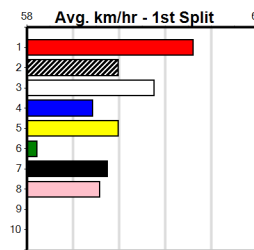

THE BECKLEY CENTRE GEELONG (300+

Distance: 460m, Race Type: Maiden, Total Prizemoney: $1,530
1st: $1,000, 2nd: $320, 3rd: $160, 4th: $50

Scratch our top two in RADAR'S PATROL (7) and LITTLE FLETCHER (1) leaves BEERS AND BIKES (8) as our selection here. He is a five start maiden overdue for a win. ALBUS DUMBLEDORE (4) gets back in his races and comes home so the small field will suit.

Watchdog Tips: 8 4 5 6 Bet: Quinella 8/4 ($10 for 1000%)

LITTLE FLETCHER [M] *** SCRATCHED *** $3.60
BK Dog Jul-22 Sire: FERAL FRANKY Dam: MISS ROXY
Owner(s): D Klemke
Trainer: Dallan Klemke (Lara)

LOSE MY NUMBER [M] Biks Had a few chances, risky at box rise, place best $10.00
BD Dog May-22 Sire: FERAL FRANKY Dam: PRINNY ARANDT
Owner(s): M Brealey
Trainer: Max Zammit (Exford)

LITERALLY [M] Long time maiden, needs to lead, tough ask $16.00
BK Bitch Mar-21 Sire: DELIVER Dam: URANA VEE EIGHT
Owner(s): C Baker
Trainer: Colin Baker (Lara)

ALBUS DUMBLEDORE [M] Can unwind a powerful finish, put in for second $3.50
BEBD Dog Sep-21 Sire: RAW ABILITY Dam: PAT ME AGAIN
Owner(s): JAY KAY (SYN), P Gray, S Millsom
Trainer: Paula Gray (Point Cook)

MR. PERSONALITY [M] Shown improvement of late, must keep safe $4.00
BK Dog Dec-21 Sire: ALLEN DEED Dam: BLACK MUSTANG
Owner(s): G Fisher
Trainer: Bernie Ender (St Albans)