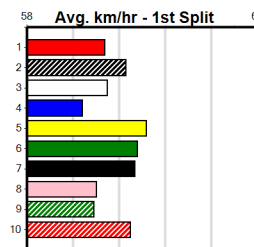

GRAND FINAL RACING THIS SATURDAY (300+)

Distance: 460m, Race Type: Grade 6, Total Prizemoney: $1,530
1st: $1,000, 2nd: $320, 3rd: $160, 4th: $50

NORBIT (4) is far better than his pat few runs and he will appreciate the drop in class. SASSY RICO (2) has been placed in two of three here and she can come out running at times. ORYX (3) just needs a little room early on.

Watchdog Tips:	4	2	3	5	Bet:	Win 4

1	CIRCLE ROUND [6] *** SCRATCHED *** $4.20
	WDKBD Bitch Jan-22 Sire: WOW Dam: GAMMA BALE Trainer: Clinton Keith (Ocean Grove)
	Owner(s): K Muscat
	Winning Distances: < 300m (0) 300 - 399m (0) 400 - 499m (2) 500 - 599m (0) 600 - 699m (0) > 700m (0)
	Winning Weights: 27.4(1) 28.1(1)
	5th (3) 26.4 400 GEL R1 25-Jun-24 23.08 22.50 3.25L PAW MARVEL (22.85) M/56 . . . . 8.80 $3.70 M
	5th (4) 26.2 525 MEP R1 03-Jul-24 31.42 29.83 15.00 RUXTON GIRL (30.43) M/7645 . . . . 5.48 $46.60 M
	1st (8) 27.4 460 GEL R3 03-Aug-24 26.28 26.23 1.25L IOWA LASS (26.37) M/111 . . . . 6.75 $2.90 M
	1st (1) 28.1 460 GEL R7 13-Aug-24 26.28 26.08 6.00L HUDSON FLYER (26.67) M/111 . . . . W 6.75 $3.60 7
	8th (2) 28.0 450 BAL R4 18-Aug-24 26.56 25.68 10.00 DEPUTY FRED (25.86) S/678 . . . . W 6.85 $4.70 T3-6

Box History									
Bx	1st	2nd	3rd	4th	5th	6th	7th	8th	
1	1								
2								1	
3					1				
4		2			1		1		
5									
6								1	
7							1		
8	1		1						
Prize Best		$2900.00							
Starts		26.17(4)-3/9/24							
Trk/Dts		11-2-2-1							
APM		5-2-2-0						2268	

2	SASSY RICO [6] Blks Placed in two of three here, looks the danger $4.60
	BK Bitch Aug-21 Sire: HARD STYLE RICO Dam: SASSY RIOT Trainer: Daniel Harvey (Melton Sth)
	Owner(s): D Harvey
	Winning Distances: < 300m (0) 300 - 399m (0) 400 - 499m (2) 500 - 599m (0) 600 - 699m (0) > 700m (0)
	Winning Weights: 26.4(1) 27.1(1)
	5th (4) 26.2 400 GEL R3 22-Jun-24 23.56 22.83 10.00 PAW CHEYENNE (22.88) M/45 . . . . 8.76 $17.60 7
	6th (1) 26.2 460 GEL R5 02-Jul-24 26.78 25.94 9.50L TORRENTIAL (26.11) M/255 . . . . 6.72 $42.10 7
	(-) 26.7 390 BAL 28-Jul-24 23.10 12.00 Trial Cleared M/43 . . . . 4of4 . 8.36 . . . .
	1st (2) 27.1 425 BEN R9 07-Aug-24 24.28 24.28 1.25L NORBIT (24.36) Q/111 . . . . 6.58 $16.70 7
	2nd (8) 27.0 425 BEN R4 21-Aug-24 24.69 24.10 1.00L HARTLAND DUKE (24.63) M/122 . . . . 6.74 $1.70 6G

Box History									
Bx	1st	2nd	3rd	4th	5th	6th	7th	8th	
1	1			1		2	2		
2	1								
3		1	1						
4		1	1		1		1		
5				1	1				
6								1	
7						1		1	
8		2						1	
Prize Best		$4050.00							
Starts		26.78(1)-2/7/24							
Trk/Dts		23-2-4-4							
APM		3-0-1-1						2206	

3	ORYX [6] Prefer out wide but has good muster, threat $7.50
	F Dog Sep-21 Sire: ZAMBORA BROCKIE Dam: NORDEGREN Trainer: Angela Langton (Anakie)
	Owner(s): E Palma
	Winning Distances: < 300m (0) 300 - 399m (0) 400 - 499m (2) 500 - 599m (0) 600 - 699m (0) > 700m (0)
	Winning Weights: 35.6(1) 36.0(1)
	1st (1) 36.0 400 GEL R3 26-Mar-24 22.91 22.68 1.25L RIVERDALE CLYDE (23.00) M/55 . . . . 8.57 $3.40 7
	3rd (7) 35.5 460 GEL R10 02-Apr-24 26.54 26.22 4.75L SHE'S HARD WORK (26.22) Q/544 . . . . 6.90 $5.60 X67
	2nd (8) 35.3 450 BAL R2 07-Apr-24 25.58 24.91 0.50L MAGNET MOVER (25.56) Q/433 . . . . 6.76 $4.20 X67
	5th (2) 35.2 450 BAL R9 14-Apr-24 26.39 25.59 5.00L GEORGE JETSON (26.05) S/888 . . . . 6.98 $3.80 X67
	7th (4) 34.6 460 GEL R3 17-May-24 26.63 25.87 10.00 RESPECT ADVOCACY M/777 . . . . W 6.88 $32.60 6G

Box History									
Bx	1st	2nd	3rd	4th	5th	6th	7th	8th	
1	1				1				
2		1				1	2		
3			1	1					
4								1	
5					1				
6									
7									
8	1	1	1	1				1	
Prize Best		$4485.00							
Starts		26.33(8)-6/8/24							
Trk/Dts		16-2-2-3							
APM		4-0-0-2						1322