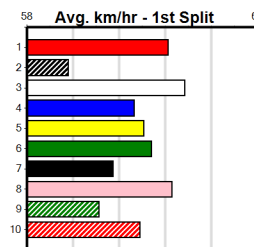

PARKER PUMPS (300+ RANK)

Distance: 460m, Race Type: Grade 7, Total Prizemoney: $1,530
1st: $1,000, 2nd: $320, 3rd: $160, 4th: $50

RELEASED (1) broke through with a dominant 24.37 Bendigo win and she is drawn to make every post a winner again. TOXIC SLIME (2) powered to the line in his maiden win here and he should follow the red early. SHALL BE QUICK (4) is an improving type

Watchdog Tips: 1 2 4 3 **Bet:** Win 1

1

RELEASED [7] **$2.60**

RF Bitch May-22 Sire: BEAST UNLEASHED Dam: SIN RAP SPEEDY

Owner(s): G Collins Trainer: Margery Quick (Haddon)

Winning Distances: < 300m (0) 300 - 399m (0) 400 - 499m (1) 500 - 599m (0) 600 - 699m (0) > 700m (0)

Winning Weights: 27.4(1)

Run	Pos	Wt	Dist	Track	Date	Time	BOB	Margin	1st/2nd (Time)	PIR	Checked	Comment	W/R	Split 1	S/P	Grade
8th	(5)	27.6	450	BAL	R1	28-Jul-24	27.16	25.57	17.00 LUNA'S GIRL (25.98)	M/555	.	.	.	6.87	$6.60	T3-M
3rd	(3)	27.5	400	GEL	R9	06-Aug-24	22.97	22.31	1.75L SILENT WHISPER (22.85)	Q/11	.	.	.	8.49	$6.70	M
4th	(5)	27.6	450	BAL	R1	11-Aug-24	26.20	25.52	3.25L HARDSTYLE GRACIE (25.97)	M/222	.	.	.	6.74	$6.20	T3-M
3rd	(8)	27.0	410	HOR	R2	17-Aug-24	24.19	23.09	2.25L UNITY BALE (24.05)	M/55	.	.	.	10.70	$3.10	M
3rd	(4)	27.7	390	BAL	R10	23-Aug-24	22.73	22.19	5.50L CRACKERJACK MATT (22.36)	M/22	.	.	.	8.67	$7.50	M
2nd	(1)	28.0	390	BAL	R1	01-Sep-24	22.73	22.35	1.5L HIGHLAND JACK (22.63)	Q/11	.	.	.	8.56	$2.30	T3-M
2nd	(4)	27.5	400	GEL	R2	10-Sep-24	23.05	22.54	0.75L CROWN ARYA (23.01)	Q/11	.	.	.	8.48	$3.60	M
1st	(7)	27.4	425	BEN	R2	18-Sep-24	24.37	24.12	4.00L GUNAI MAVERICK (24.64)	Q/111	.	SW	.	6.64	$1.50	T3-M

Last 3 wins NOT included above

Box History

Bx	1st	2nd	3rd	4th	5th	6th	7th	8th
1		3						
2	1							
3		1	1					
4		1	1			1		
5				1				1
6								
7	1							
8			1					

Prize Best $4450.00
Starts FSTD
Trk/Dts 14-1-6-3
APM 0-0-0-0
3316

2

TOXIC SLIME [7] **$3.40**

RF Dog Jan-23 Sire: BERNARDO Dam: SLINGSHOT GYPSY

Owner(s): J Ferguson Trainer: Rebecca Gibbons (Avalon)

Winning Distances: < 300m (0) 300 - 399m (0) 400 - 499m (1) 500 - 599m (0) 600 - 699m (0) > 700m (0)

Winning Weights: 33.6(1)

Run	Pos	Wt	Dist	Track	Date	Time	BOB	Margin	1st/2nd (Time)	PIR	Checked	Comment	W/R	Split 1	S/P	Grade
5th	(4)	33.6	525	MEP	R1	07-Aug-24	31.31	29.93	3.75L HEY PRESTO (31.07)	M/6555	.	.	.	5.37	$6.50	M
7th	(3)	33.5	525	MEP	R1	28-Aug-24	31.51	29.95	20.00 VISTA CADMIUM (30.15)	M/8787	.	.	.	5.58	$5.90	M
3rd	(5)	33.7	460	GEL	R2	03-Sep-24	26.58	25.99	2.75L RUNNING SINKER (26.40)	S/433	.	.	.	7.18	$3.30	M
2nd	(5)	33.7	460	GEL	R1	10-Sep-24	26.12	25.68	0.25L SET TO SIZZLE (26.10)	M/332	.	.	.	6.75	$7.80	M
1st	(8)	33.6	460	GEL	R3	17-Sep-24	26.54	26.06	0.75L ALBUS DUMBLEDORE	S/523	.	.	.	6.98	$1.70	M

Last 3 wins NOT included above

Box History

Bx	1st	2nd	3rd	4th	5th	6th	7th	8th
1								
2								
3								1
4					1			
5		1	1					
6								
7								
8	1							

Prize Best $1480.00
Starts 26.12(5)-10/9/24
Trk/Dts 5-1-1-1
APM 3-1-1-1
1480