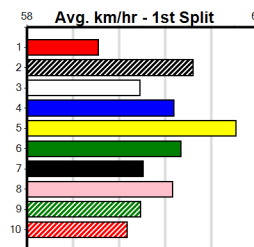

SPORTSBET MAKE IT A MULTI (300+ RANK)

Distance: 400m, Race Type: Grade 5, Total Prizemoney: $1,530
1st: $1,000, 2nd: $320, 3rd: $160, 4th: $50

PLUTOCRACY (6) was smartly placed here two runs back and he should be able to burn them off mid race. LAMIA ERNIE (8) will appreciate the drop in class and he should settle near the speed. BLUE NITROGEN (7) is a more than capable type.

Watchdog Tips: 6 8 7 3 Bet: Win 6

Rowcliffe Ruslie [5] Down on confidence, can miss away, risky $9.00
Owner(s): R Edwards
Winning Distances: < 300m (0) 300 - 399m (0) 400 - 499m (3) 500 - 599m (0) 600 - 699m (0) > 700m (0)
Box History table and Prize Best Starts table included.

Gunai Jedi [5] Poor record here, can push wide, prefer others $8.00
Owner(s): J Martin
Winning Distances: < 300m (0) 300 - 399m (9) 400 - 499m (2) 500 - 599m (0) 600 - 699m (0) > 700m (0)
Box History table and Prize Best Starts table included.

Rie Bale (NSW)[5] Racing well but this is harder, prefer others $7.50
Owner(s): T Kennedy-harris
Winning Distances: < 300m (0) 300 - 399m (1) 400 - 499m (4) 500 - 599m (0) 600 - 699m (0) > 700m (0)
Box History table and Prize Best Starts table included.

Super Size Fries [5] *** SCRATCHED *** $8.00
Owner(s): A Lie
Winning Distances: < 300m (0) 300 - 399m (0) 400 - 499m (4) 500 - 599m (0) 600 - 699m (0) > 700m (0)
Box History table and Prize Best Starts table included.

Zippi Mustang [5] Hit or miss early, prefer up the straight, place $10.00
Owner(s): Almighty Angel (SYN), L Condon, G Fisher, J Condon, J Reid, P Morganti, J Arnold, S Tetlow, C H
Winning Distances: < 300m (0) 300 - 399m (5) 400 - 499m (1) 500 - 599m (0) 600 - 699m (0) > 700m (0)
Box History table and Prize Best Starts table included.