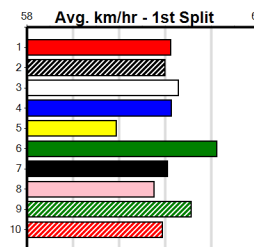

ONE MORE RACE TO GO (300+ RANK)

Distance: 400m, Race Type: Grade 5, Total Prizemoney: $1,530
1st: $1,000, 2nd: $320, 3rd: $160, 4th: $50

CUBAN CIGAR (8) has been solidly placed in his past two and he appears to have a bit on these class wise. SPICY MINX (6) can come out running and she should cross and lead for a long way. PRETTY PANAMA (2) just needs room early on.

Watchdog Tips: 8 6 2 3 Bet: Win 8

SQUIGGLY KING [5] Risky early, can push up the track, risky $9.00
Owner(s): R Fisher
Winning Distances: < 300m (0) 300 - 399m (3) 400 - 499m (2) 500 - 599m (0) 600 - 699m (0) > 700m (0)
Box History table and Prize Best Starts table included.

PRETTY PANAMA [5] Better than her past few runs, can threaten $6.00
Owner(s): Over The Bridge (SYN), D Woolgar, C Woolgar, D Spence, P Coughlin, B Crosby
Winning Distances: < 300m (0) 300 - 399m (3) 400 - 499m (3) 500 - 599m (0) 600 - 699m (0) > 700m (0)
Box History table and Prize Best Starts table included.

VOLTA BALE (NSW)[5] Trialed well here recently, must keep safe $7.50
Owner(s): KEITHWEBSDALE (SYN), C Keith, C Websdale
Winning Distances: < 300m (0) 300 - 399m (4) 400 - 499m (4) 500 - 599m (0) 600 - 699m (0) > 700m (0)
Box History table and Prize Best Starts table included.

AEROPLANE ASTRO (SA)[5] Well beaten since resuming, must show more $16.00
Owner(s): J Williams
Winning Distances: < 300m (0) 300 - 399m (2) 400 - 499m (3) 500 - 599m (0) 600 - 699m (0) > 700m (0)
Box History table and Prize Best Starts table included.

DAISY MAY [5] Front runner, pace in six is a worry, place best $9.00
Owner(s): C Hose
Winning Distances: < 300m (0) 300 - 399m (2) 400 - 499m (1) 500 - 599m (0) 600 - 699m (0) > 700m (0)
Box History table and Prize Best Starts table included.