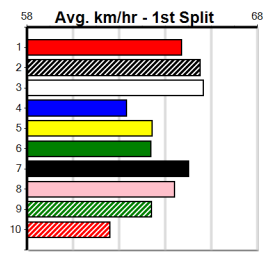

Geelong
10
6:03PM
(VIC time)

NP ELECTRICAL (300+ RANK)

Distance: 400m, Race Type: Grade 6, Total Prizemoney: $1,530
1st: $1,000, 2nd: $320, 3rd: $160, 4th: $50

KIA ORA MAGIC (7) carved out a slick 23.91 at Bendigo last prep and she was far from disgraced when resuming from a spell. BOMBARDA MAXIMA (6) is better than his past two runs and he will appreciate the wider draw. CRYPTO PRINCE (3) can ping the lids

Watchdog Tips: **7** **6** **3** **1** **Bet:** **Win 7**

1

SUPER CEVICHE [6] **Drawn to be prominent throughout, respect** **$6.00**

BK Bitch Feb-22 Sire: SHIMA SHINE Dam: SUPER C AZELLE Trainer: Margery Quick (Haddon)

Owner(s): G Collins

Winning Distances: < 300m (0) 300 - 399m (2) 400 - 499m (0) 500 - 599m (0) 600 - 699m (0) > 700m (0)

Winning Weights: 27.5(1) 29.0(1)

Run	Dist	Wgt	Track	Date	Time	Margin	1st/2nd (Time)	PIR	Checked	Comment	WR	Split 1	S/P	Grade
2nd (6)	29.2	390	WBL	R4	08-Jul-24	22.95	22.15	1.00L	SHOWGIRL KARA (22.88)	M/22	.	.	8.91	$2.90 7
5th (5)	29.9	390	WBL	R3	15-Jul-24	23.19	22.62	6.50L	PAW PAVLOV (22.75)	M/34	.	.	8.92	$5.70 7
8th (2)	29.9	300	HVL	R9	23-Jul-24	17.61	16.72	9.00L	DOWN SOUTH GIRL (17.01)	M/6	.	VO	4.13	$4.90 T3-RW
7th (2)	30.1	450	BAL	R9	29-Jul-24	26.63	25.69	7.50L	KALINYA (26.12)	M/244	.	.	6.75	$4.90 7
8th (4)	29.7	400	GEL	R10	06-Aug-24	23.80	22.31	17.00L	ENTERTAINMENT (22.64)	M/78	.	.	8.87	$54.30 7
4th (7)	29.6	300	HVL	R3	30-Aug-24	17.29	16.96	5.00L	EVEN CHANCE (16.96)	M/3	.	.	4.03	$56.70 T3-7
1st (6)	29.0	390	WBL	R4	09-Sep-24	22.57	22.33	1.25L	MERMAID LADY (22.65)	Q/11	.	.	8.74	$14.00 7
2nd (5)	28.8	390	WBL	R10	16-Sep-24	22.83	22.61	3.00L	SICILY (22.63)	Q/22	.	.	8.74	$3.70 6G

Last 3 wins NOT included above

Run	Dist	Wgt	Track	Date	Time	Margin	1st/2nd (Time)	PIR	Checked	Comment	WR	Split 1	S/P	Grade
1st (3)	27.5	350	HVL	R1	03-Mar-24	19.91	19.15	0.25L	EMPTY YOUR MIND (19.92)	Q/1	.	.	6.62	$10.80 M

Box History

Bx	1st	2nd	3rd	4th	5th	6th	7th	8th
1								
2								1 1
3	1							1
4					1			1
5		1			1			1
6	1	1						
7				1				1 1
8								

Prize Best	$3370.00
Starts	23.80(4)-6/8/24
Trk/Dts	14-2-2-0
APM	2-0-0-0
	1898