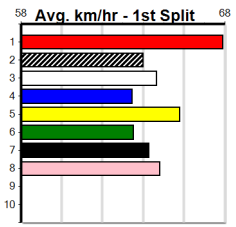

Horsham

5

3:39PM

(VIC time)

WEBBCON MARINE

Distance: 410m, Race Type: Mixed 4/5, Total Prizemoney: \$3,360
1st: \$2,250, 2nd: \$690, 3rd: \$345, 4th: \$75

Watchdog Tips:

1 **2** **3** **8** **Best:**