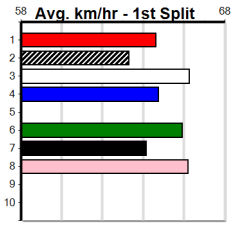

SPORTSBET HT2

Distance: 410m, Race Type: Grade 5 Heat, Total Prizemoney: $2,925
1st: $1,950, 2nd: $600, 3rd: $300, 4th: $75

7
4:19PM
(VIC time)

PAW ZELINI (3) has had little luck in stronger company of late and she can make amends this time around. STIPULATED (2) has won three of her past four and she has pace to burn. ASTON ARETHA (8) has the speed to cross early on

Watchdog Tips: **3** **2** **8** **7** **Bet:** **Win 3**