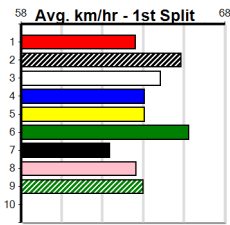

Winning Boxes table for race 9

10 *** NO RESERVE ***
Trainer:
Owner(s):

Horsham

12

6:00PM

(VIC time)

CRYMELON KENNELS

Distance: 410m, Race Type: Grade 5, Total Prizemoney: \$2,925
1st: \$1,950, 2nd: \$600, 3rd: \$300, 4th: \$75