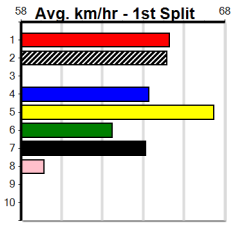

WATTS PRICE ACCOUNTANTS

Distance: 410m, Race Type: Grade 6, Total Prizemoney: $2,925
1st: $1,950, 2nd: $600, 3rd: $300, 4th: $75

4

3:19PM

(VIC time)

PAW HUNTER (1) has turned in some handy performances to date and he is drawn to get all the breaks. GODDESS OF CHAOS (7) trialled well at Shepparton recently and she is expected to fire fresh. PAW LILIBET (6) just needs room early on.

Watchdog Tips:

1

7

6

4

Best:

Win 1