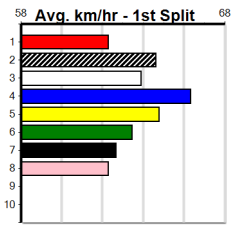

Table for race 10: *** NO RESERVE ***. Includes trainer and owner information.

Horsham

SHIMA SHINE AT STUD

Distance: 410m, Race Type: Mixed 6/7, Total Prizemoney: \$2,925
1st: \$1,950, 2nd: \$600, 3rd: \$300, 4th: \$75