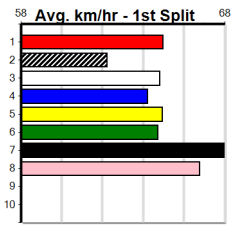

Horsham

SPORTSBET HT3

Distance: 410m, Race Type: Grade 5 Heat, Total Prizemoney: \$2,925
1st: \$1,950, 2nd: \$600, 3rd: \$300, 4th: \$75

9

5:02PM

(VIC time)

MYOLA NICK (7) has a good record here to date and he loves racing from wide draws. NICE ONE TOM (1) is another who excels here and he is drawn to be on the pace from the outset. SHANLYN SCOUT (4) can charge to the line.