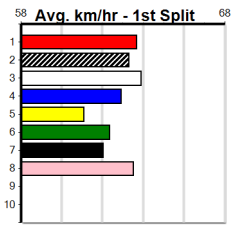

Horsham

WARRACK BUTCHERY

Distance: 410m, Race Type: Grade 7, Total Prizemoney: $2,925
1st: $1,950, 2nd: $600, 3rd: $300, 4th: $75

2:36PM (VIC time)

PSYCHO BUDDY (7) will find this easier than his most recent racing and he is suited by the wide draw. DINOSAUR (8) is better than his past few runs and he will be on the pace from the outset. BARELLEN SILK (5) has solid claims

Watchdog Tips: 7 8 5 2 Bet: Box Quinella 5,7,8 ($10 for 333.33%)

Table for race 1: BACK RUBY [7]. Includes horse details, trainer Aroha Hemingway, and winning boxes.

Table for race 2: RIVIA AKIRA [7]. Includes horse details, trainer Troy Hammerstein, and winning boxes.

Table for race 3: HARDSTYLE GRACIE [7]. Includes horse details, trainer Deb Carr, and winning boxes.

Table for race 4: RINGER'S GIRL [7]. Includes horse details, trainer Peter Franklin, and winning boxes.

Table for race 5: BARELLEN SILK [7]. Includes horse details, trainer Alfred King, and winning boxes.

Table for race 6: BARELLEN LAGE [7]. Includes horse details, trainer Alfred King, and winning boxes.

Table for race 7: PSYCHO BUDDY [7]. Includes horse details, trainer Nicole Salna, and winning boxes.

Table for race 8: DINOSAUR [7]. Includes horse details, trainer Chloe Dew, and winning boxes.

Table for race 9: *** NO RESERVE ***. Includes trainer and owner information.

Table for race 10: *** NO RESERVE ***. Includes trainer and owner information.