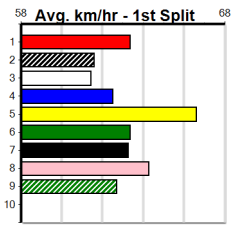

Horsham

8

4:41PM

(VIC time)

ON-SITE ENGINEERING

Distance: 485m, Race Type: Mixed 4/5, Total Prizemoney: \$3,875
1st: \$2,600, 2nd: \$800, 3rd: \$400, 4th: \$75

Watchdog Tips: **5** **2** **8** **7** **Bet:** **Box Quinella 2,5,8 (\$10 for 333.33%)**