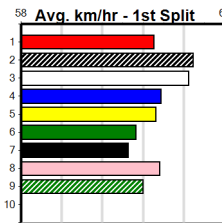

Horsham

11

5:41PM

(VIC time)

HORSHAM DOORS & GLASS

Distance: 410m, Race Type: Grade 5, Total Prizemoney: \$2,925

1st: \$1,950, 2nd: \$600, 3rd: \$300, 4th: \$75

PAW VARNER (2) was dominant when scoring at Warrnambool last time and he meets a similar lineup today. ZIPPING GIAN (1) will appreciate the slight drop in class and she just needs a little room early on. DEADLY DAVE (3) has solid claims