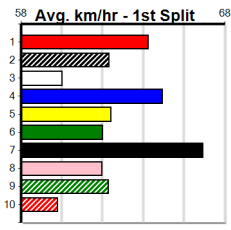

GREYHOUND ADOPTION PROGRAM

Distance: 410m, Race Type: Maiden, Total Prizemoney: $2,535
1st: $1,680, 2nd: $520, 3rd: $260, 4th: $75

1

2:19PM
(VIC time)

LEONESSA (7) was far from disgraced when placed on debut at Shepparton and she will be much better for the run. MIKAELA'S JOY (5) has been placed in two of three and she can settle on the speed. ZIPPING REMY (4) can show some improvement

Watchdog Tips: **7** **5** **4** **2** **Bet:** **Box Quinella 4,5,7 ($10 for 333.33%)**