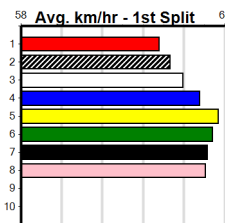

Horsham

CHS GROUP

10

Distance: 410m, Race Type: Free For All, Total Prizemoney: \$3,360
1st: \$2,250, 2nd: \$690, 3rd: \$345, 4th: \$75

5:24PM

(VIC time)

SYDNEY SHOW (8) has been enormous in his past two and he is ideally drawn out wide. NATALIE BALE (7) was simply brilliant here last time and she just needs to step on terms, while LEKTRA TONY (4) returned to form last time out.