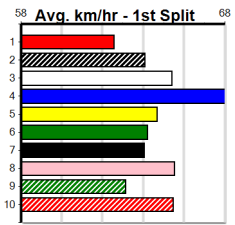

10
10:04PM
(VIC time)

VIATEK

Distance: 400m, Race Type: Mixed 4/5, Total Prizemoney: $3,360
1st: $2,250, 2nd: $690, 3rd: $345, 4th: $75

ASTON FANTASTIC (4) is one of the best provincial sprinters in the land and in typical fashion can lead from start to finish. URIEL BALE (5) best form should secure him second spot. SMOOTH CRIMINAL (3) is way better than his recent form reads.

Watchdog Tips: 4 5 3 7 **Bet:** Trifecta 4/3,5/2,3,5,7 ($10 - 166.67%)