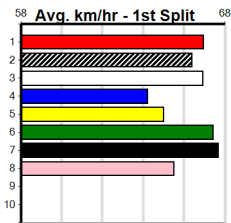

PAUA OF BUDDY AT STUD

Distance: 400m, Race Type: Mixed 3/4, Total Prizemoney: $3,360
1st: $2,250, 2nd: $690, 3rd: $345, 4th: $75

7

8:57PM
(VIC time)

LIGHTNING JEWEL (2) is the in-form runner who is expected to add to her top winning race record.
AT MY COMMAND (6) boasts elite early speed once fully balanced and she looms as the clear danger. BETTER BANJO (1) rarely runs a bad race.

Watchdog Tips: **2** **6** **1** **3** **Bet:** Trifecta 2,6/1,2,6/1,2,3,6 ($10 - 125%)