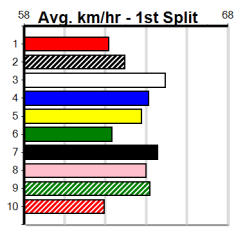

SPORTSBET HT2 (1-4 WINS)

Distance: 460m, Race Type: Restricted Win Heat, Total Prizemoney: $2,925
1st: $1,950, 2nd: $600, 3rd: $300, 4th: $75

5

8:13PM

(VIC time)

PAW FREDRICK (7) has a few lengths on his rivals here and just needs to secure a clear run in the initial stages to get the cash. PAW JUDAS (3) is a very reliable beginner and can set the early tempo. XOEL BALE (6) can unwind a big finish.

Watchdog Tips: 7 3 6 1 **Bet:** Win 7