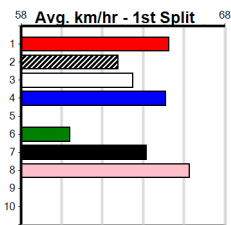

GRV DISTANCE RACING

Distance: 680m, Race Type: Grade 5, Total Prizemoney: $3,940
1st: $2,640, 2nd: $815, 3rd: $410, 4th: $75

6

8:33PM

(VIC time)

STACY'S MUM (1) has been brilliant in her past 2 starts in much tougher company and is drawn to lead throughout. SILK (4) was unlucky not to win last start and is much better than his recent form reads. SEPHORA BALE (8) is the class runner.

Watchdog Tips: **1** **4** **8** **7** **Bet:** Trifecta 1/4,8/2,4,7,8 ($10 - 166.67%)