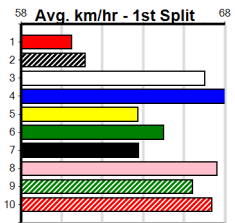

PHOTO MAN AT STUD

Distance: 400m, Race Type: Mixed 6/7, Total Prizemoney: \$2,925
1st: \$1,950, 2nd: \$600, 3rd: \$300, 4th: \$75

MAKE IT POP (4) can run elite first sectionals and could be off and gone as they head into the home straight. REALITY BEST (8) appreciated a wide draw in his strong 22.83 win here last week. ARKA RAIN (8) can race on the speed.