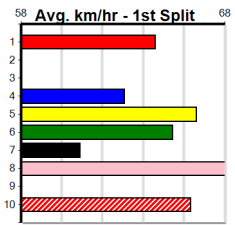

SENNACHIE AT STUD

Distance: 400m, Race Type: Maiden, Total Prizemoney: $2,535
1st: $1,680, 2nd: $520, 3rd: $260, 4th: $75

1
6:45PM
(VIC time)

ZIPPING MUFASA (5) is bred to have talent and is expected to fire on debut for the strong Robert Camilleri kennel. BLACK REALITY (1) is another well bred type and should get every chance off the good draw. OUR BOY SHANNON (8) shows promise.

Watchdog Tips: **5** **1** **8** **6** **Bet:** **Box Trifecta 1,5,6,8 ($10 for 41.67%)**

Form	Box	Weight	Dist	Track	Date	Time	BON	Margin	1st/2nd (Time)	PIR	Checked	Comment	W/R	Split 1	S/P	Grade
1	BLACK REALITY [M]															
BK	B				Jul-22	ASTON RUPEE			WHAT A SURPRISE							
Trainer: Michael Tharle (Devon Meadows) $5.00																
4th (2) 27.6 400 WGL R1 20-Sep-24 23.37 22.68 1.5LMRS. SMITH (23.27) M/33 8.58 $15.70 M																
Owner(s): M Tharle																
Litter shows promise, gun draw, key player.																
<table border="1"> <thead> <tr><th colspan="8">Winning Boxes</th></tr> <tr><th>1</th><th>2</th><th>3</th><th>4</th><th>5</th><th>6</th><th>7</th><th>8</th></tr> </thead> <tbody> <tr><td>Prize</td><td></td><td></td><td></td><td></td><td></td><td></td><td></td></tr> <tr><td>Best</td><td></td><td></td><td></td><td></td><td></td><td></td><td></td></tr> <tr><td>Starts</td><td></td><td></td><td></td><td></td><td></td><td></td><td></td></tr> <tr><td>Trk/Dst</td><td></td><td></td><td></td><td></td><td></td><td></td><td></td></tr> <tr><td>APM</td><td></td><td></td><td></td><td></td><td></td><td></td><td></td></tr> </tbody> </table>																
2	ZONNEKEYN [M]															
F	D				Jan-23	BEAST UNLEASHED			VEGAS TICKET							
Trainer: Heather Collins (Pearcedale) $6.00																
Owner(s): H Collins																
Bred to have some ability, watch betting.																
<table border="1"> <thead> <tr><th colspan="8">Winning Boxes</th></tr> <tr><th>1</th><th>2</th><th>3</th><th>4</th><th>5</th><th>6</th><th>7</th><th>8</th></tr> </thead> <tbody> <tr><td>Prize</td><td></td><td></td><td></td><td></td><td></td><td></td><td></td></tr> <tr><td>Best</td><td></td><td></td><td></td><td></td><td></td><td></td><td></td></tr> <tr><td>Starts</td><td></td><td></td><td></td><td></td><td></td><td></td><td></td></tr> <tr><td>Trk/Dst</td><td></td><td></td><td></td><td></td><td></td><td></td><td></td></tr> <tr><td>APM</td><td></td><td></td><td></td><td></td><td></td><td></td><td></td></tr> </tbody> </table>																
3	WESTERN EMPIRE [M]															
RF	D				Feb-23	ASTON FASTNET			PRETTY MUCH							
Trainer: Kelvin Iles (Longwarry) $6.50																
Owner(s): K Iles																
Nicely bred type, betting best guide																
<table border="1"> <thead> <tr><th colspan="8">Winning Boxes</th></tr> <tr><th>1</th><th>2</th><th>3</th><th>4</th><th>5</th><th>6</th><th>7</th><th>8</th></tr> </thead> <tbody> <tr><td>Prize</td><td></td><td></td><td></td><td></td><td></td><td></td><td></td></tr> <tr><td>Best</td><td></td><td></td><td></td><td></td><td></td><td></td><td></td></tr> <tr><td>Starts</td><td></td><td></td><td></td><td></td><td></td><td></td><td></td></tr> <tr><td>Trk/Dst</td><td></td><td></td><td></td><td></td><td></td><td></td><td></td></tr> <tr><td>APM</td><td></td><td></td><td></td><td></td><td></td><td></td><td></td></tr> </tbody> </table>																
4	JAIRON BALE [M] Biks															
RBD	D				Mar-22	FERNANDO BALE			IDRIA BALE							
Trainer: Lui Forte (Moe) $14.00																
Owner(s): J Forte																
Shows early speed, could be placed at odds.																
<table border="1"> <thead> <tr><th colspan="8">Winning Boxes</th></tr> <tr><th>1</th><th>2</th><th>3</th><th>4</th><th>5</th><th>6</th><th>7</th><th>8</th></tr> </thead> <tbody> <tr><td>Prize</td><td></td><td></td><td></td><td></td><td></td><td></td><td></td></tr> <tr><td>Best</td><td></td><td></td><td></td><td></td><td></td><td></td><td></td></tr> <tr><td>Starts</td><td></td><td></td><td></td><td></td><td></td><td></td><td></td></tr> <tr><td>Trk/Dst</td><td></td><td></td><td></td><td></td><td></td><td></td><td></td></tr> <tr><td>APM</td><td></td><td></td><td></td><td></td><td></td><td></td><td></td></tr> </tbody> </table>																
5	ZIPPING MUFASA (NSW)[M]															
BEF	D				Dec-22	ASTON RUPEE			ZIPPING MAGDA							
Trainer: Robert Camilleri (Lara) $4.50																
Owner(s): Hallinan Hallinan (SYN), M Hallinan, F Hallinan																
Well bred, in top hands, expected to fire.