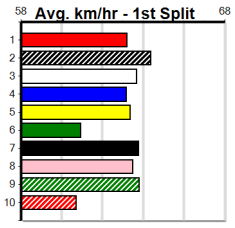

SPORTSBET HT1(1-4 WINS)

Distance: 460m, Race Type: Restricted Win Heat, Total Prizemoney: $2,925
1st: $1,950, 2nd: $600, 3rd: $300, 4th: $75

4

7:49PM

(VIC time)

PAW WHISTLER (5) has been racing without luck in tougher company and will find this more to his liking. SPRING COIN (8) is another dropping in class who can race on the speed. BAGGIO (4) is knocking on the door for another win.

Watchdog Tips:

5

8

4

3

Bet:

Box Quinella 5,8 ($10 for 1000%)