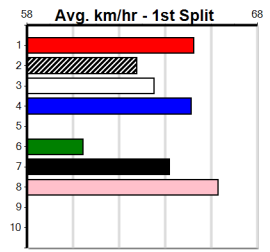

GRV DISTANCE RACING

Distance: 680m, Race Type: Grade 5, Total Prizemoney: $3,940
1st: $2,640, 2nd: $815, 3rd: $410, 4th: $75

STACY'S MUM (1) has been brilliant in her past 2 starts in much tougher company and is drawn to lead throughout. SILK (4) was unlucky not to win last start and is much better than his recent form reads. SEPHORA BALE (8) is the class runner.

Watchdog Tips: 1 4 8 7 Bet: Trifecta 1/4,8/2,4,7,8 ($10 - 166.67%)

STACY'S MUM [5] Last 2 runs have been super, hard to catch. $2.00
Owner(s): M Maas
Winning Distances: < 300m (0) 300 - 399m (0) 400 - 499m (2) 500 - 599m (3) 600 - 699m (0) > 700m (0)
Trainer: Marlene Schmidt (Devon Meadow)

RATTLE AND BANG [5] Can make a mid race move, place hope. $12.00
Owner(s): G Howell
Winning Distances: < 300m (0) 300 - 399m (0) 400 - 499m (2) 500 - 599m (1) 600 - 699m (0) > 700m (0)
Trainer: Geoffrey Howell (Pearcedale)

JEREMY SPOKE [5] Honest performer but looks tested in this class $17.00
Owner(s): Flight Facilities (SYN), R Wagenaar, A Wagenaar
Winning Distances: < 300m (0) 300 - 399m (0) 400 - 499m (0) 500 - 599m (4) 600 - 699m (0) > 700m (0)
Trainer: Rowan Wagenaar (Langwarrin)

SILK [5] No luck last time, better than form, big danger. $6.00
Owner(s): B Scanlan
Winning Distances: < 300m (0) 300 - 399m (0) 400 - 499m (3) 500 - 599m (1) 600 - 699m (0) > 700m (0)
Trainer: David Mckenzie (Tynong North)

*** VACANT BOX ***
Owner(s):
Winning Distances: < 300m (0) 300 - 399m (0) 400 - 499m (0) 500 - 599m (0) 600 - 699m (0) > 700m (0)
Trainer:

1

2

3

4

5