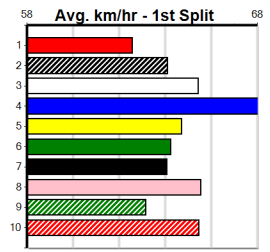

VIATEK

Distance: 400m, Race Type: Mixed 4/5, Total Prizemoney: $3,360
1st: $2,250, 2nd: $690, 3rd: $345, 4th: $75

ASTON FANTASTIC (4) is one of the best provincial sprinters in the land and in typical fashion can lead from start to finish. URIEL BALE (5) best form should secure him second spot. SMOOTH CRIMINAL (3) is way better than his recent form reads.

Watchdog Tips: **4** **5** **3** **7** **Bet:** Trifecta 4/3,5/2,3,5,7 ($10 - 166.67%)

1

WISE ABALONE (WA)[5] **Better suited to a wide draw, tough ask.** **$34.00**

BEW Bitch Apr-22 Sire: TOMMY SHELBY Dam: GRACEFUL LIGHT Trainer: Paul Galea (Rosedale)

Owner(s): P Galea
Winning Distances: < 300m (0) 300 - 399m (5) 400 - 499m (0) 500 - 599m (0) 600 - 699m (0) > 700m (0)
Winning Weights: 26.1(1) 26.5(1) 26.7(2) 26.8(1)

1st	2nd	3rd	4th	5th	6th	7th	8th						
1st (2)	26.7	380	CAN	R3	26-Feb-24	22.00	21.90	3.5L RIPPIN' JAKE (22.25)	111	M1c11	6.61	$5.90	N
6th (2)	26.6	380	CAN	R1	02-Mar-24	22.47	22.01	6.50L RIPPIN' JAKE (22.01)	776	M7c76	6.86	$6.70	N
1st (2)	26.8	380	CAN	R3	01-Apr-24	22.49	21.84	0.25L RED NED GUNDI (22.51)	433	M4c3ccc3	.	$2.30	N
1st (1)	26.7	380	CAN	R8	08-Apr-24	22.02	22.02	3.5L BIG GIRL KIKI (22.27)	111	Q11c1w Sw	6.69	$3.20	5
3rd (7)	26.6	380	CAN	R8	18-Apr-24	22.29	21.69	8.50L WAHOO MONELLI (21.69)	543	S543	6.89	$4.60	5
3rd (3)	26.0	488	MAN	R5	26-Apr-24	27.99	27.05	3.5L SUNSET SERENGETI (27.75)	542	S542c	5.97	$64.40	SH
5th (8)	26.7	435	SLE	R9	21-Aug-24	24.89	24.64	2.50L TRICKSTER'S HALO (24.73)	S/545	SW	5.33	$20.40	5
6th (5)	26.4	400	WGL	R11	17-Sep-24	23.18	22.38	5.00L ASTON ANGELO (22.84)	M/55	SW	8.73	$16.40	X45

Last 3 wins NOT included above

1st	2nd	3rd	4th	5th	6th	7th	8th						
1st (3)	26.1	380	CAN	R1	06-Dec-23	22.13	22.13	0.75L WISE KOONAC (22.19)	111	Q111	6.52	QT	
1st (4)	26.5	380	CAN	R1	17-Dec-23	22.23	21.76	2.50L OPAL DELUXE (22.41)	111	Q11sow1	6.62	$4.10	M

Prize Best Starts Trk/Dts APM: $9366.00, 23.18(5)-17/9/24, 17-4-2-2, 1-0-0-0, 2665