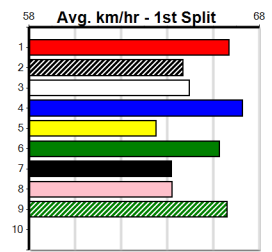

MC GRAFIX & SIGNS

Distance: 460m, Race Type: Mixed 4/5, Total Prizemoney: $3,360
1st: $2,250, 2nd: $690, 3rd: $345, 4th: $75

FIELD DAY (8) returns to a more suitable track and once fully balanced not many can keep up with this exciting talent. SUNNYSIDE JO (1) boasts elite versatility and is capable of causing an upset. TATTOED (4) is a smart speedster.

Watchdog Tips: 8 1 4 3 Bet: Win 8

SUNNYSIDE JO [5] Most versatile chaser in training, danger. $3.20
RBD Bitch Jan-21 Sire: MY REDEEMER Dam: MINTER BEE
Trainer: David Kerr (Caldermeade)
Winning Distances: < 300m (0) 300 - 399m (0) 400 - 499m (6) 500 - 599m (9) 600 - 699m (3) > 700m (3)
Box History table and Prize Best Starts table included.

JUNIOR'S MATE [5] Needs to lead clearly here to win, tested. $41.00
BK Dog Jul-21 Sire: FERNANDO BALE Dam: MYSTIC RIOT
Trainer: Dawn Johnston (Toongabbie)
Winning Distances: < 300m (0) 300 - 399m (2) 400 - 499m (5) 500 - 599m (0) 600 - 699m (0) > 700m (0)
Box History table and Prize Best Starts table included.

TANGELA BALE (NSW)[5] Capable of causing an upset at a nice price $11.00
BK Bitch Apr-21 Sire: DYNA VILLA Dam: QUAIL BALE
Trainer: Robert Camilleri (Lara)
Winning Distances: < 300m (0) 300 - 399m (1) 400 - 499m (16) 500 - 599m (6) 600 - 699m (0) > 700m (0)
Box History table and Prize Best Starts table included.

TATTOED [5] Can spear out of the traps and run a big race. $6.50
BD Dog Jan-22 Sire: FERNANDO BALE Dam: CALL ME BUBBLES
Trainer: Anthony Azzopardi (Rowsley)
Winning Distances: < 300m (0) 300 - 399m (0) 400 - 499m (7) 500 - 599m (4) 600 - 699m (0) > 700m (0)
Box History table and Prize Best Starts table included.

KENSINGTON FLYER [5] Racing well but looks outclassed here. $71.00
BK Dog Apr-22 Sire: MY REDEEMER Dam: LIVERPOOL FLYER
Trainer: Gregory Mcrae (Smythes Creek)
Winning Distances: < 300m (0) 300 - 399m (0) 400 - 499m (7) 500 - 599m (0) 600 - 699m (0) > 700m (0)
Box History table and Prize Best Starts table included.