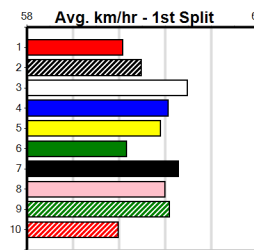

SPORTSBET HT2 (1-4 WINS)

Distance: 460m, Race Type: Restricted Win Heat, Total Prizemoney: $2,925
1st: $1,950, 2nd: $600, 3rd: $300, 4th: $75

PAW FREDRICK (7) has a few lengths on his rivals here and just needs to secure a clear run in the initial stages to get the cash. PAW JUDAS (3) is a very reliable beginner and can set the early tempo. XOEL BALE (6) can unwind a big finish.

Watchdog Tips: [7] [3] [6] [1] Bet: Win 7

Form Box Wgt Dist Track Date Time BON Margin 1st/2nd (Time) PIR Checked Comment W/R Split 1 S/P Grade

IRON TYSON [5] Drawn to settle closer than usual, respect. $8.00
BK Dog May-22 Sire: ZIPPING GARTH Dam: DREAMY EYES
Owner(s): Eye Candy (SYN), C Wilk, K Gorman
Trainer: Christian Wilk (Tanjil South)
Winning Distances: < 300m (0) 300 - 399m (1) 400 - 499m (3) 500 - 599m (0) 600 - 699m (0) > 700m (0)
Winning Weights: 31.1(1) 32.2(1) 32.4(2)
Box History table and Prize Best Starts table included.

CHESTER CAMPBELL [5] Back to an inside box helps, place value. $23.00
BK Dog Mar-22 Sire: TOMMY SHELBY Dam: IN BLUE JEANS
Owner(s): AMSTEL (SYN), P Craig, L Jennings, N Tracy
Trainer: Peter Craig (Langwarrin)
Winning Distances: < 300m (0) 300 - 399m (0) 400 - 499m (3) 500 - 599m (0) 600 - 699m (0) > 700m (0)
Winning Weights: 34.5(1) 34.7(1) 35.1(1)
Box History table and Prize Best Starts table included.

PAW JUDAS (NSW)[5] Reliable beginner, likely leader, danger. $4.50
BEF Dog Dec-22 Sire: BERNARDO Dam: HADARAH BALE
Owner(s): B Wheeler
Trainer: Mark Delbridge (Balliang)
Winning Distances: < 300m (0) 300 - 399m (0) 400 - 499m (3) 500 - 599m (0) 600 - 699m (0) > 700m (0)
Winning Weights: 31.3(2) 31.5(1)
Box History table and Prize Best Starts table included.

GALLOPING RED [7] Far from disgraced here last time, place. $9.50
RF Dog Sep-22 Sire: BERNARDO Dam: IN ORBIT
Owner(s): R Conway
Trainer: Robert Conway (Bunyip)
Winning Distances: < 300m (0) 300 - 399m (0) 400 - 499m (0) 500 - 599m (1) 600 - 699m (0) > 700m (0)
Winning Weights: 29.0(1)
Box History table and Prize Best Starts table included.

ROSS STREET PETE [5] Needs to lead to show best, risky. $11.00
F Dog Aug-22 Sire: SH AVATAR Dam: ROCKIN' ROSIE
Owner(s): Ross St Rabble (SYN), J Arter, J Reynolds, G Masterson, R Smith, N Prosser, C Moon, D White, M
Trainer: Susan Richards (Devon Meadows)
Winning Distances: < 300m (0) 300 - 399m (1) 400 - 499m (3) 500 - 599m (0) 600 - 699m (0) > 700m (0)
Winning Weights: 31.7(1) 31.8(1) 31.9(1) 32.3(1)
Box History table and Prize Best Starts table included.