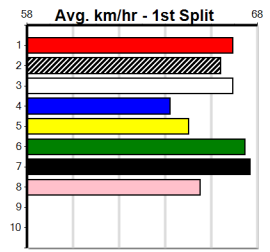

PAUA OF BUDDY AT STUD

Distance: 400m, Race Type: Mixed 3/4, Total Prizemoney: $3,360
1st: $2,250, 2nd: $690, 3rd: $345, 4th: $75

LIGHTNING JEWEL (2) is the in-form runner who is expected to add to her top winning race record. AT MY COMMAND (6) boasts elite early speed once fully balanced and she looms as the clear danger. BETTER BANJO (1) rarely runs a bad race.

Watchdog Tips: 2 6 1 3 Bet: Trifecta 2,6/1,2,6/1,2,3,6 ($10 - 125%)

Race card for BETTER BANJO [4]. Includes details on sire (FERNANDO BALE), dam (BRING YOUR BANJO), winning distances, weights, and a box history table. Prize money is $5.50.

Race card for LIGHTNING JEWEL [3]. Includes details on sire (FERNANDO BALE), dam (ELUSIVE JEWEL), winning distances, weights, and a box history table. Prize money is $2.00.

Race card for JIMMY THE BEAR [4] Biks. Includes details on sire (FERNANDO BALE), dam (MISS VANE), winning distances, weights, and a box history table. Prize money is $15.00.

Race card for BIG TIMBER [3]. Includes details on sire (ORSON ALLEN), dam (ZIPPING POPPY), winning distances, weights, and a box history table. Prize money is $16.00.

Race card for RYDER'S MAGIC [4]. Status: *** SCRATCHED ***. Includes details on sire (ASTON DEE BEE), dam (SHARNI'S MY GIRL), winning distances, weights, and a box history table. Prize money is $16.00.