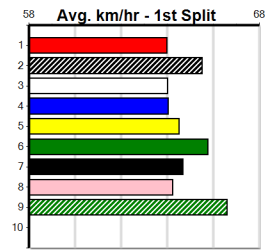

SHIMA SHINE AT STUD

Distance: 460m, Race Type: Grade 5, Total Prizemoney: $2,925
1st: $1,950, 2nd: $600, 3rd: $300, 4th: $75

READY TO STING (1) has drawn his box and can settle top 2 early and prove hard to hold out.
PLAY THE VICTIM (4) has had no luck in recent times and he only needs to step away on even terms and he should put himself into the race.

Watchdog Tips: 1 4 6 2 Bet: Win 1

Race card for READY TO STING (QLD)[5]. Includes details on sire (FERNANDO BALE), dam (NINETYMILE STAR), owner (Ready To Sting), and trainer (Taylor Thornton). Features a box history table and prize money information ($1.75).

Race card for SURF'S UP [5]. Includes details on sire (FERNANDO BALE), dam (AMELIA CHRISTA), owner (R Moore), and trainer (Christian Schmidt). Features a box history table and prize money information ($5.50).

Race card for FURIOUS ANGEL [5]. Includes details on sire (FERNANDO BALE), dam (KOUTA AND CREAM), owner (S Lithgow), and trainer (Sean Lithgow). Features a box history table and prize money information ($15.00).

Race card for PLAY THE VICTIM [5]. Includes details on sire (HARD STYLE RICO), dam (DYNA QUOTA), owner (TWO BRANDO'S), and trainer (Debra Brandon). Features a box history table and prize money information ($8.00).

Race card for BANKRUPT [5]. Includes details on sire (KONOMI), dam (CALL ME BUBBLES), owner (J Rennie), and trainer (Ian Dann). Features a box history table and prize money information ($34.00).