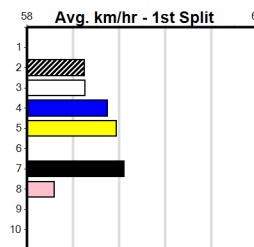

G'DAY CHEF CATERERS

Distance: 460m, Race Type: Maiden, Total Prizemoney: $2,535
1st: $1,680, 2nd: $520, 3rd: $260, 4th: $75

PAW NITRO (3) will not get a better chance to break his maiden and his superior speed through the middle section should be far superior. GALLOPING DEMI (5) was placed behind a smart type here last week and is a must for exotic players.

Watchdog Tips: 3 5 6 7 **Bet:** Win 3

Form	Box	Wgt	Dist	Track	Date	Time	BON	Margin	1st/2nd (Time)	PIR	Checked	Comment	W/R	Split 1	S/P	Grade

1

CLONCURRY GOLD [M] **$9.00**

F Dog Jan-23 **Never a chance here on debut, may need more time.**

Sire: KOBLENZ Dam: CLONCURRY GIRL **Trainer: John Carr (Devon Meadows)**

Owner(s): A Carr

Winning Distances: < 300m (0) 300 - 399m (0) 400 - 499m (0) 500 - 599m (0) 600 - 699m (0) > 700m (0)

Winning Weights:

Box	1st	2nd	3rd	4th	5th	6th	7th	8th
1								
2							1	
3								
4								
5								
6								
7								
8								

Last 3 wins NOT included above

Prize Best $0.00

Starts F-STD

Trk/Dts 1-0-0-0

APM 0-0-0-0

2

CINNAMON STAR [M] **$23.00**

DKBD Bitch Mar-22 **Well beaten on debut off this box, later on.**

Sire: SUPERIOR PANAMA Dam: KELSOS TENDERLEE **Trainer: Debbie Selleck (Tooradin)**

Owner(s): OUR FAMILY (SYN), B Selleck, D Selleck, J Selleck, H Selleck, J Lindsay, B Lindsay

Winning Distances: < 300m (0) 300 - 399m (0) 400 - 499m (0) 500 - 599m (0) 600 - 699m (0) > 700m (0)

Winning Weights:

Box	1st	2nd	3rd	4th	5th	6th	7th	8th
1								
2							1	
3								
4								
5								
6								
7								
8								

Last 3 wins NOT included above

Prize Best $0.00

Starts 27.09(2)-10/9/24

Trk/Dts 1-0-0-0

APM 1-0-0-0

3

PAW NITRO (NSW)[M] **$1.90**

BD Dog Jan-23 **Looks his race to lose, the one to beat.**

Sire: BERNARDO Dam: DYNA GARNER **Trainer: Mark Delbridge (Balliang)**

Owner(s): B Wheeler

Winning Distances: < 300m (0) 300 - 399m (0) 400 - 499m (0) 500 - 599m (0) 600 - 699m (0) > 700m (0)

Winning Weights:

Box	1st	2nd	3rd	4th	5th	6th	7th	8th
1		1						
2			3			1		
3								
4		1		1		1		
5			1					
6		1						
7			1					
8				1				

Last 3 wins NOT included above

Prize Best $3010.00

Starts FSH

Trk/Dts 12-0-3-5

APM 0-0-0-0

2683

4

PRETTY TREASURE [M] **$18.00**

BK Bitch Mar-22 **Steady placing here last time, place again.**

Sire: SHIMA SHINE Dam: MEPUNGA GAL **Trainer: Craig Treasure (Moe)**

Owner(s): C Treasure

Winning Distances: < 300m (0) 300 - 399m (0) 400 - 499m (0) 500 - 599m (0) 600 - 699m (0) > 700m (0)

Winning Weights:

Box	1st	2nd	3rd	4th	5th	6th	7th	8th
1							1	1
2								
3						1		
4			1					
5			1	1	1		1	
6			1					
7		1						
8				2				

Last 3 wins NOT included above

Prize Best $1335.00

Starts 26.78(3)-18/6/24

Trk/Dts 12-0-1-3

APM 2-0-0-1

778

5

GALLOPING DEMI [M] **$15.00**

BK Bitch Sep-22 **Top effort here last week, danger.**

Sire: BERNARDO Dam: IN ORBIT **Trainer: Robert Conway (Bunyip)**

Owner(s): R Conway

Winning Distances: < 300m (0) 300 - 399m (0) 400 - 499m (0) 500 - 599m (0) 600 - 699m (0) > 700m (0)

Winning Weights:

Box	1st	2nd	3rd	4th	5th	6th	7th	8th
1								1
2							1	
3						1	1	1
4						1		
5							1	
6			1					
7					1			
8								1

Last 3 wins NOT included above

Prize Best $160.00

Starts 26.42(6)-19/9/24

Trk/Dts 10-0-0-1

APM 3-0-0-1

160