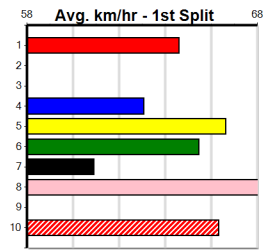

Warragul

1

6:45PM

(VIC time)

SENNACHIE AT STUD

Distance: 400m, Race Type: Maiden, Total Prizemoney: $2,535
1st: $1,680, 2nd: $520, 3rd: $260, 4th: $75

ZIPPING MUFASA (5) is bred to have talent and is expected to fire on debut for the strong Robert Camilleri kennel. BLACK REALITY (1) is another well bred type and should get every chance off the good draw. OUR BOY SHANNON (8) shows promise.

Watchdog Tips: **5** **1** **8** **6** **Bet:** Box Trifecta 1,5,6,8 ($10 for 41.67%)

1

BLACK REALITY [M] Litter shows promise, gun draw, key player. **$5.00**
BK Bitch Jul-22 Sire: ASTON RUPEE Dam: WHAT A SURPRISE
Owner(s): M Tharle Trainer: Michael Tharle (Devon Meadows)
Winning Distances: < 300m (0) 300 - 399m (0) 400 - 499m (0) 500 - 599m (0) 600 - 699m (0) > 700m (0)
Winning Weights:
4th (2) 27.6 400 WGL R1 20-Sep-24 23.37 22.68 1.5L MRS. SMITH (23.27) M/33 8.58 $15.70 M

Box History

Bx	1st	2nd	3rd	4th	5th	6th	7th	8th
1								
2					1			
3								
4								
5								
6								
7								
8								

Prize Best $75.00
Starts 23.37(2)-20/9/24
Trk/Dts 1-0-0-0
APM 1-0-0-0

Last 3 wins NOT included above

2

ZONNEKEYN [M] Bred to have some ability, watch betting. **$6.00**
F Dog Jan-23 Sire: BEAST UNLEASHED Dam: VEGAS TICKET
Owner(s): H Collins Trainer: Heather Collins (Pearcedale)
Winning Distances: < 300m (0) 300 - 399m (0) 400 - 499m (0) 500 - 599m (0) 600 - 699m (0) > 700m (0)
Winning Weights:

Box History

Bx	1st	2nd	3rd	4th	5th	6th	7th	8th
1								
2								
3								
4								
5								
6								
7								
8								

Prize Best $0
Starts FSH
Trk/Dts 0-0-0-0
APM 0-0-0-0

Last 3 wins NOT included above

3

WESTERN EMPIRE [M] Nicely bred type, betting best guide **$6.50**
RF Dog Feb-23 Sire: ASTON FASTNET Dam: PRETTY MUCH
Owner(s): K Iles Trainer: Kelvin Iles (Longwarry)
Winning Distances: < 300m (0) 300 - 399m (0) 400 - 499m (0) 500 - 599m (0) 600 - 699m (0) > 700m (0)
Winning Weights:

Box History

Bx	1st	2nd	3rd	4th	5th	6th	7th	8th
1								
2								
3								
4								
5								
6								
7								
8								

Prize Best $0
Starts FSH
Trk/Dts 0-0-0-0
APM 0-0-0-0

Last 3 wins NOT included above

4

JAIRON BALE [M] Biks Shows early speed, could be placed at odds. **$14.00**
RBD Dog Mar-22 Sire: FERNANDO BALE Dam: IDRIA BALE
Owner(s): J Forte Trainer: Lui Forte (Moe)
Winning Distances: < 300m (0) 300 - 399m (0) 400 - 499m (0) 500 - 599m (0) 600 - 699m (0) > 700m (0)
Winning Weights:
3rd (7) 30.2 435 SLE R1 02-Jun-24 25.54 24.37 9.50L ELITE DARA (24.89) M/552 V0 5.79 $23.80 M
ST (-) 30 435 SLE 07-Jul-24 26.00 2.75L Trial Not Cleared M/22 3of4 . ST
ST (-) 30.3 435 SLE 17-Jul-24 25.87 1.00L Trial Not Cleared M/11 4of4 . ST
ST (-) 29.6 400 WGL 01-Aug-24 23.90 5.50L Trial Not Cleared M/22 2of5 . 8.67 . ST
ST (-) 29.9 435 SLE 04-Sep-24 25.30 1.75L Trial Not Cleared M/11 2of4 . 5.28 . ST
ST (-) 30.6 400 WGL 12-Sep-24 23.40 1.5L Trial Cleared Q/11 2of4 . 8.34 . ST
3rd (8) 30.5 400 WGL R1 17-Sep-24 23.08 22.38 2.00L ARKA RAIN (22.95) M/22 SW 8.41 $9.10 M
2nd (4) 30.7 300 HVL R1 22-Sep-24 17.04 16.59 2.00L CANYA WILDFIRE (16.91) M/2 . 4.02 $8.60 MH

Box History

Bx	1st	2nd	3rd	4th	5th	6th	7th	8th
1								
2								
3								
4								
5								
6								
7								
8								

Prize Best $1520.00
Starts 23.08(8)-17/9/24
Trk/Dts 8-0-2-3
APM 1-0-0-1

Last 3 wins NOT included above