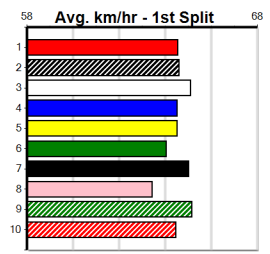

Warragul

12
10:45PM

(VIC time)

OAKS SUPER BOX

Distance: 400m, Race Type: Grade 5, Total Prizemoney: $2,925
1st: $1,950, 2nd: $600, 3rd: $300, 4th: $75

EAGLES FLY ALONE (7) handled this box here last week when placed in a race no harder than this and looks a solid each way bet. GALLOPING JESSIE (1) is a speedy type who is suited by the draw. SHOWGIRL SHIRLEY (2) can sit on the back of the red.

Watchdog Tips: **7** **1** **2** **8** **Bet:** Win 7

1

GALLOPING JESSIE [5] **$4.50**

BK Bitch Sep-22 Sire: BERNARDO Dam: IN ORBIT

Owner(s): R Conway Trainer: Robert Conway (Bunyip)

Winning Distances: < 300m (0) 300 - 399m (0) 400 - 499m (3) 500 - 599m (0) 600 - 699m (0) > 700m (0)

Winning Weights: 22.5(1) 23.3(1) 23.7(1)

Pos	Draw	Wgt	Dist	Track	Date	Time	BOB	Margin	1st/2nd (Time)	PIR	Checked	Comment	WR	Split 1	S/P	Grade
5th	(3)	23.0	400	WGL	R3	25-Jun-24	23.21	22.51	8.00L ELENA'S JEBRYNAH (22.68)	M/33	.	.	.	8.67	$18.30	7
8th	(7)	22.9	400	WGL	R3	02-Jul-24	24.07	22.51	15.00 SORRY I'M LATE (23.04)	M/58	.	.	.	8.73	$28.90	X67H
6th	(5)	23.4	400	WGL	R7	06-Aug-24	23.75	22.37	11.00 LILY LALA (22.99)	M/66	.	.	.	8.76	$44.90	7
1st	(6)	23.7	400	WGL	R4	15-Aug-24	22.84	22.75	4.25L IT'S NOT MESSI (23.13)	M/11	.	.	.	8.36	$3.70	T3-7
7th	(2)	23.5	460	WGL	R6	20-Aug-24	27.16	25.56	16.00 SMOKIN' GRACIE (26.10)	M/224	.	V7	.	6.54	$25.40	RW
8th	(7)	23.6	400	WGL	R9	30-Aug-24	24.57	22.57	29.00 SHARNI'S SECRET (22.57)	S/88	.	V3	.	9.61	$22.30	6G
7th	(6)	23.4	400	WGL	R4	03-Sep-24	23.62	22.38	11.00 PAW LAUREN (22.87)	M/77	.	.	.	9.00	$35.70	6G
1st	(1)	23.3	400	WGL	R10	19-Sep-24	22.83	22.83	1.5L HAMMER (22.92)	Q/11	.	.	.	8.30	$9.80	6G

Last 3 wins NOT included above

Pos	Draw	Wgt	Dist	Track	Date	Time	BOB	Margin	1st/2nd (Time)	PIR	Checked	Comment	WR	Split 1	S/P	Grade
1st	(5)	22.5	400	WGL	R1	15-Jun-24	23.16	22.97	3.00L BENNACHIE LANE (23.36)	Q/11	.	.	.	8.46	$9.60	M

Box History

Bx	1st	2nd	3rd	4th	5th	6th	7th	8th
1	1							1
2								1
3								
4								
5	1					1		
6	1							1
7								2
8						1		

Prize Best Starts Trk/Dts APM

$3000.00
22.83(1)-19/9/24
11-3-0-0
9-3-0-0
2400