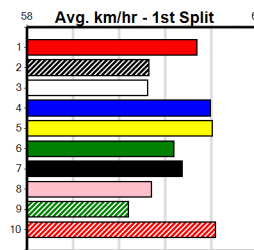

BARN BAR FUNCTION ROOM

Distance: 400m, Race Type: Grade 5, Total Prizemoney: $2,925
1st: $1,950, 2nd: $600, 3rd: $300, 4th: $75

The inside brigade should dominate this race with in form runner OUR MABEL (3) searching for inside runs and can handle this circuit. OUR YOGI (1) is drawn to be prominent throughout. Respect. PAW LEON (2) can be forgiven for last start unplaced run.

Watchdog Tips: 3 1 2 7 **Bet:** Box Trifecta 1,2,3 ($10 for 166.67%)

OUR YOGI [5] **Drawn to settle on the speed, major player.** **$4.00**

BE Dog **Oct-21** **Sire: FERNANDO BALE** **Dam: COURTING** **Trainer: Jennifer Gieschen (Valencia Cree)**

Owner(s): J Gieschen

Winning Distances: < 300m (0) 300 - 399m (0) 400 - 499m (5) 500 - 599m (0) 600 - 699m (0) > 700m (0)

Winning Weights: 28.1(1) 28.7(1) 28.8(1) 29.1(1) 29.2(1)

Pos	Draw	Wgt	Dist	Track	Date	Time	BOB	Margin	1st/2nd (Time)	PIR	Checked	Comment	WR	Split 1	S/P	Grade
5th (4)	29.0	400	WGL	R11	02-Aug-24	23.18	22.57	9.00L	CHAUVERO (22.57)	M/55	.	.	.	8.66	$19.00	X45
4th (8)	29.2	435	SLE	R11	07-Aug-24	25.11	24.38	7.00L	DR. FARRAH (24.64)	M/123	.	V5	.	5.24	$6.90	5
6th (4)	29.0	435	SLE	R4	18-Aug-24	25.01	24.18	11.00	FLYING MUFFIN (24.31)	M/445	.	.	.	5.21	$16.80	RWH
1st (8)	29.2	435	SLE	R12	21-Aug-24	24.95	24.64	0.75L	CHARLOTTE'S HAND (24.99)	M/211	.	.	.	5.39	$2.10	5
5th (2)	29.4	400	WGL	R7	27-Aug-24	23.50	22.90	7.50L	UNLEASH IN MIAMI (22.99)	M/33	.	.	.	8.39	$37.70	X34
3rd (8)	29.3	400	WGL	R10	03-Sep-24	23.00	22.38	0.50L	JIMMY THE BEAR (22.98)	M/32	.	.	.	8.40	$3.30	5
5th (6)	29.5	435	SLE	R7	08-Sep-24	24.80	24.13	10.00	DR. ASHER (24.13)	M/322	.	.	.	5.28	$50.40	X45
2nd (8)	29.7	400	WGL	R4	13-Sep-24	22.79	22.67	0.25L	TOUCH OF CLOVER (22.78)	Q/22	.	.	.	8.27	$4.10	X45

Last 3 wins NOT included above

1st (2)	28.8	400	WGL	R4	18-May-24	22.82	22.82	2.25L	AKASHIC (22.98)	Q/11	.	SW	.	8.47	$1.60	7
1st (6)	28.1	400	WGL	R9	09-Jul-24	23.20	22.52	1.75L	DAINTREE GODDESS (23.32)	M/11	.	.	.	8.45	$6.60	RW
1st (2)	28.7	400	WGL	R11	26-Jul-24	22.79	22.65	0.75L	FLYING PIE (22.84)	M/11	.	SW	.	8.40	$10.40	5

Box History

Bx	1st	2nd	3rd	4th	5th	6th	7th	8th
1	1	1	1	1	1	1	1	1
2	2	1	1	1	1	1	1	1
3	1	1	1	1	1	1	1	1
4	1	1	1	1	1	1	1	1
5	1	1	1	1	1	1	1	1
6	1	2	1	1	1	1	1	1
7	1	1	1	1	1	1	1	1
8	1	1	1	1	1	1	1	1

Prize Best Starts Trk/Dts APM

Prize	$13805.00
Best Starts	22.72(1)-12/3/24
Trk/Dts	30-5-8-2
APM	16-3-5-2 7792