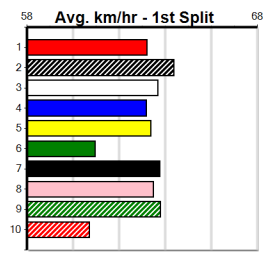

SPORTSBET HT1 (1-4 WINS)

Distance: 460m, Race Type: Restricted Win Heat, Total Prizemoney: $2,925
1st: $1,950, 2nd: $600, 3rd: $300, 4th: $75

PAW WHISTLER (5) has been racing without luck in tougher company and will find this more to his liking. SPRING COIN (8) is another dropping in class who can race on the speed. BAGGIO (4) is knocking on the door for another win.

Watchdog Tips: 5 8 4 3 Bet: Box Quinella 5,8 ($10 for 1000%)

Form Box Wgt Dist Track Date Time BON Margin 1st/2nd (Time) PIR Checked Comment W/R Split 1 S/P Grade
MAYAN CHIEF [7] Biks Can unwind a strong finish, place chance. $26.00
Owner(s): T Cortese
Winning Distances: < 300m (0) 300 - 399m (0) 400 - 499m (1) 500 - 599m (0) 600 - 699m (0) > 700m (0)
Winning Weights: 31.0(1)
6th (3) 31.0 460 WGL R7 15-Aug-24 26.98 25.97 9.50L IRINKA ASHLEY (26.32) M/544 . . . . 6.78 $10.30 T3-RW
2nd (2) 30.6 460 WGL R5 20-Aug-24 26.28 25.56 0.50L VIVA LA VIDA (26.26) M/442 . . . . 6.75 $21.20 X67
3rd (8) 31.1 515 SAP R2 26-Aug-24 30.22 29.43 5.50L BIRMINGHAM (29.86) M/6543 . . . . 5.32 $9.20 X67
4th (3) 30.9 460 WGL R2 30-Aug-24 26.35 25.80 6.50L MYSTERY TERMS (25.92) S/877 . . . . 6.78 $27.80 RW
3rd (8) 30.6 525 MEP R9 04-Sep-24 30.89 30.09 6.50L WARREGO STORM (30.43) S/6333 . . . . 5.25 $20.20 X67H
4th (8) 30.8 515 SAP R5 09-Sep-24 30.19 29.69 2.50L PALDRON BALE (30.02) M/2222 . . . . 5.25 $5.60 X67
F (1) 31.0 515 SAP R6 16-Sep-24 0.00 29.52 . . . . PAW HARRY (29.75) M/35 . . . . V0 5.23 $12.10 X67H
6th (8) 30.9 460 WGL R9 20-Sep-24 26.43 25.89 2.50L HEY PRESTO (26.27) M/777 . . . . 6.79 $71.80 X67
1st (8) 31.0 400 WGL R2 09-Nov-23 22.89 22.81 7.50L LOUIE CAN FLY (23.42) Q/11 . . . . 8.45 $1.90 T3-M
Last 3 wins NOT included above
Prize Best Starts Trk/Dts APM $4412.50 26.28(2)-20/8/24 28-1-2-4 10-0-2-1 2199

ABLETT FLYER [5] Racing in top form, chance with a good start. $7.00
Owner(s): Bee Gee Mac (SYN), G Mcrae, B Mcrae
Winning Distances: < 300m (0) 300 - 399m (0) 400 - 499m (4) 500 - 599m (0) 600 - 699m (0) > 700m (0)
Winning Weights: 29.5(1) 30.5(1) 30.7(1) 30.8(1)
7th (2) 30.8 485 HOR R8 13-Jul-24 28.39 27.90 7.00L UPON BALE (27.90) Q/245 . . . . 6.75 $7.60 6G
7th (5) 30.3 485 HOR R5 21-Jul-24 28.78 27.39 13.00L PIXIE TRIXIE (27.90) Q/116 . . . . V7 6.65 $8.30 X67
ST (-) 29.5 390 BAL 11-Aug-24 22.69 . . . . 3.5L Trial Cleared M/23 . . . . 2of6 8.70 . . . . ST
4th (8) 30.1 450 BAL R4 18-Aug-24 26.17 25.68 4.50L DEPUTY FRED (25.86) M/755 . . . . 6.85 $3.00 T3-6
4th (7) 30.4 450 BAL R8 23-Aug-24 25.92 25.41 7.50L PERFECT ACE (25.41) M/444 . . . . 6.73 $10.40 6G
1st (5) 30.5 450 BAL R7 01-Sep-24 25.78 25.55 4.25L SULTAN OF SWOON (26.07) Q/111 . . . . 6.64 $3.80 T3-6
1st (7) 30.7 450 BAL R7 06-Sep-24 25.63 25.54 5.50L STRESS TEST (25.99) Q/111 . . . . 6.61 $6.50 5
5th (1) 30.5 525 MEP R7 18-Sep-24 30.88 29.87 10.00L DASHER BALE (30.21) M/2234 . . . . 5.17 $8.70 5
Last 3 wins NOT included above
Prize Best Starts Trk/Dts APM $8060.00 26.60(7)-18/5/24 30-4-8-2 1-0-1-0 4262