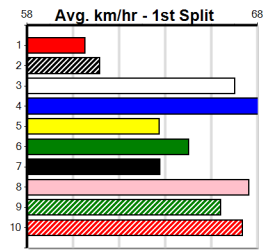

PHOTO MAN AT STUD

Distance: 400m, Race Type: Mixed 6/7, Total Prizemoney: $2,925
1st: $1,950, 2nd: $600, 3rd: $300, 4th: $75

MAKE IT POP (4) can run elite first sectionals and could be off and gone as they head into the home straight. REALITY BEST (8) appreciated a wide draw in his strong 22.83 win here last week. ARKA RAIN (8) can race on the speed.

Watchdog Tips: 4 6 8 1 Bet: Win 4

Form Box Wgt Dist Track Date Time BON Margin 1st/2nd (Time) PIR Checked Comment W/R Split 1 S/P Grade

SOLAR SPECTRUM [6] Better than past few runs, likely improver. $7.50
Owner(s): G Black
Sire: AUSSIE INFRARED Dam: IT'S A FRENZY
Trainer: Lisa Delbridge (Balliang)
Winning Distances: < 300m (0) 300 - 399m (1) 400 - 499m (1) 500 - 599m (0) 600 - 699m (0) > 700m (0)
Winning Weights: 33.4(1) 33.8(1)
8th (8) 33.7 390 BAL R2 17-Jul-24 23.11 21.95 15.00 FLYING MUFFIN (22.10) S/77 . . . . 8.83 $9.60 M
3rd (4) 33.7 390 BAL R3 31-Jul-24 22.99 22.17 2.50L BARELLEN SILK (22.82) S/21 . . . VO 8.70 $7.30 MH
2nd (6) 34.0 390 BAL R9 23-Aug-24 22.61 22.19 2.25L LAID BACK LASS (22.46) M/32 . . . . 8.73 $4.80 M
1st (1) 33.8 390 BAL R1 28-Aug-24 22.47 22.24 5.00L PEGASUS BALE (22.81) M/11 . . . . 8.66 $2.40 M
1st (4) 33.4 400 WGL R3 03-Sep-24 22.79 22.38 0.75L KELLY JANE (22.83) S/22 . . . . 8.48 $4.40 7
6th (4) 33.4 435 SLE R1 08-Sep-24 25.24 24.13 9.00L KELLY JANE (24.62) M/666 . . . . 5.40 $8.10 X67
5th (7) 33.4 390 BAL R9 11-Sep-24 22.77 22.05 11.00 PAW UTILITY (22.05) M/67 . . . . 8.73 $13.20 X67H
8th (7) 33.5 390 BAL R11 18-Sep-24 22.78 21.78 7.50L HOT SAKI (22.26) S/88 . . . W 8.82 $9.30 X67
Last 3 wins NOT included above
Prize Best $4410.00
Starts 22.79(4)-3/9/24
Trk/Dts 9-2-1-1
APM 1-1-0-0 4358

GRAND BAZAAR [7] Find this tougher than most recent win. $15.00
Owner(s): A Lie
Sire: BERNARDO Dam: JUNIPER PEARL
Trainer: Brett Mackie (Tooradin)
Winning Distances: < 300m (0) 300 - 399m (0) 400 - 499m (1) 500 - 599m (0) 600 - 699m (0) > 700m (0)
Winning Weights: 34.6(1)
5th (8) 34.3 400 WGL R2 03-Sep-24 23.65 22.38 9.00L ENZOLA (23.03) M/65 . . . . 8.69 $29.60 M
1st (7) 34.6 400 WGL R1 13-Sep-24 23.41 22.67 2.25L HOW HIGH JIVE (23.56) S/22 . . . . 8.72 $3.30 M
6th (1) 34.6 435 SLE R4 18-Sep-24 25.59 24.68 10.00 BLACK TYCOON (24.91) S/866 . . . . 5.59 $3.80 T3-7
Last 3 wins NOT included above
Prize Best $1680.00
Starts 23.41(7)-13/9/24
Trk/Dts 3-1-0-0
APM 2-1-0-0 1680

ARKA SOLAR [7] On speed runner, include in your exotics. $10.00
Owner(s): B Sykes
Sire: ZAMBORA BROCKIE Dam: GOOD GIRL SANDY
Trainer: Bryan Sykes (Upper Beaconsfield)
Winning Distances: < 300m (0) 300 - 399m (0) 400 - 499m (1) 500 - 599m (0) 600 - 699m (0) > 700m (0)
Winning Weights: 33.0(1)
1st (6) 33.0 400 GEL R1 23-Aug-24 22.96 22.56 1.00L BIG REVEAL (23.02) Q/11 . . . . 8.36 $21.80 M
6th (8) 33.1 400 WGL R3 30-Aug-24 23.51 22.57 8.50L EXTREME BEAST (22.93) M/37 . . . . 8.41 $3.80 7
3rd (1) 33.6 400 WGL R9 10-Sep-24 23.24 22.52 2.75L STAR COMMAND (23.06) Q/12 . . . . 8.05 $3.70 X67
3rd (7) 33.7 400 WGL R10 17-Sep-24 23.31 22.38 8.00L MY NAME'S EDEN (22.76) M/23 . . . . 8.55 $5.90 X67
Last 3 wins NOT included above
Prize Best $2280.00
Starts 23.24(1)-10/9/24
Trk/Dts 4-1-0-2
APM 3-0-0-2 2280