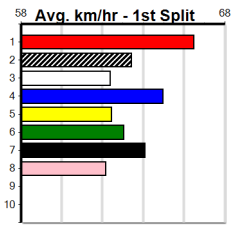

TOTAL CONTAINER SOLUTIONS

Distance: 525m, Race Type: Grade 7, Total Prizemoney: $3,340
1st: $2,230, 2nd: $690, 3rd: $345, 4th: $75

9

9:42PM

(VIC time)

KNURLING (6) is the most talented runner in this race and just need some luck in running to get the cash. KIWI MAKAVELI (5) was never headed here when on debut and she will give a great sight once again

Watchdog Tips: 6 5 3 4 **Bet:** Box Quinella 5,6 ($10 for 1000%)