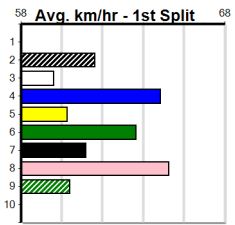

SPORTSBET WE LET THE DOGS OUT

Distance: 525m, Race Type: Maiden, Total Prizemoney: $2,860
1st: $1,900, 2nd: $590, 3rd: $295, 4th: $75

1

6:47PM

(VIC time)

ASTON SHEKEL (1) is a member of a promising litter and from the gun draw is sure to have plenty of support on debut. TOO COLD (8) handled himself well with a top placing at his first look here last week and will be better for the run.

Watchdog Tips: **1** **8** **2** **4** **Bet:** **Box Trifecta 1,2,4,8 ($10 for 41.67%)**

Form	Box	Weight	Dist	Track	Date	Time	BON	Margin	1st/2nd (Time)	PIR	Checked	Comment	W/R	Split 1	S/P	Grade
1	ASTON SHEKEL (NSW)[M]											<i>Litter shows heaps of promise, watch betting.</i>				
BK	D				Sep-22							FIRE ON ICE				
Trainer: Darren Archer (Nilma North) $3.50																
Owner(s): R Borda																
<table border="1"> <thead> <tr><th colspan="8">Winning Boxes</th></tr> <tr><th>1</th><th>2</th><th>3</th><th>4</th><th>5</th><th>6</th><th>7</th><th>8</th></tr> </thead> <tbody> <tr><td>Prize</td><td></td><td></td><td></td><td></td><td></td><td></td><td></td></tr> <tr><td>Best</td><td></td><td></td><td></td><td></td><td></td><td></td><td></td></tr> <tr><td>Starts</td><td></td><td></td><td></td><td></td><td></td><td></td><td></td></tr> <tr><td>Trk/Dst</td><td></td><td></td><td></td><td></td><td></td><td></td><td></td></tr> <tr><td>APM</td><td></td><td></td><td></td><td></td><td></td><td></td><td></td></tr> </tbody> </table>																
2	OREGON JANET [M]											<i>Keen railer, on the improve, can threaten.</i>				
BK	B				Dec-22							LA LA OREGON				
Trainer: Thomas Dailly (Anakie) $6.00																
Owner(s): DAILLY GREYHOUND FARMS (SYN), G Dailly, T Dailly																
<table border="1"> <thead> <tr><th colspan="8">Winning Boxes</th></tr> <tr><th>1</th><th>2</th><th>3</th><th>4</th><th>5</th><th>6</th><th>7</th><th>8</th></tr> </thead> <tbody> <tr><td>Prize</td><td></td><td></td><td></td><td></td><td></td><td></td><td></td></tr> <tr><td>Best</td><td></td><td></td><td></td><td></td><td></td><td></td><td></td></tr> <tr><td>Starts</td><td></td><td></td><td></td><td></td><td></td><td></td><td></td></tr> <tr><td>Trk/Dst</td><td></td><td></td><td></td><td></td><td></td><td></td><td></td></tr> <tr><td>APM</td><td></td><td></td><td></td><td></td><td></td><td></td><td></td></tr> </tbody> </table>																
3	BORN TO PARTY [M]											<i>Slow beginner, unlikely to make the ground up.</i>				
BK	D				Jan-23							IT'S MY PARTY				
Trainer: Angela Langton (Anakie) $16.00																
Owner(s): CHAMPAGNE PTN (SYN), S Smith, A Langton																
<table border="1"> <thead> <tr><th colspan="8">Winning Boxes</th></tr> <tr><th>1</th><th>2</th><th>3</th><th>4</th><th>5</th><th>6</th><th>7</th><th>8</th></tr> </thead> <tbody> <tr><td>Prize</td><td></td><td></td><td></td><td></td><td></td><td></td><td></td></tr> <tr><td>Best</td><td></td><td></td><td></td><td></td><td></td><td></td><td></td></tr> <tr><td>Starts</td><td></td><td></td><td></td><td></td><td></td><td></td><td></td></tr> <tr><td>Trk/Dst</td><td></td><td></td><td></td><td></td><td></td><td></td><td></td></tr> <tr><td>APM</td><td></td><td></td><td></td><td></td><td></td><td></td><td></td></tr> </tbody> </table>																
4	PAW SHAYNA (NSW)[M]											<i>Will be better for last weeks run here.</i>				
WBK	B				Dec-22							DYNA CHILL				
Trainer: Thomas Dailly (Anakie) $4.80																
Owner(s): B Wheeler																
<table border="1"> <thead> <tr><th colspan="8">Winning Boxes</th></tr> <tr><th>1</th><th>2</th><th>3</th><th>4</th><th>5</th><th>6</th><th>7</th><th>8</th></tr> </thead> <tbody> <tr><td>Prize</td><td></td><td></td><td></td><td></td><td></td><td></td><td></td></tr> <tr><td>Best</td><td></td><td></td><td></td><td></td><td></td><td></td><td></td></tr> <tr><td>Starts</td><td></td><td></td><td></td><td></td><td></td><td></td><td></td></tr> <tr><td>Trk/Dst</td><td></td><td></td><td></td><td></td><td></td><td></td><td></td></tr> <tr><td>APM</td><td></td><td></td><td></td><td></td><td></td><td></td><td></td></tr> </tbody> </table>																
5	MINI BREW [M]											<i>Takes a while to warm up, place best</i>				
BK	B				Jan-22							RIXY YA PEST				
Trainer: Raymond Brewer (Camperdown) $26.00																
Owner(s): R Brewer																
<table border="1"> <thead> <tr><th colspan="8">Winning Boxes</th></tr> <tr><th>1</th><th>2</th><th>3</th><th>4</th><th>5</th><th>6</th><th>7</th><th>8</th></tr> </thead> <tbody> <tr><td>Prize</td><td></td><td></td><td></td><td></td><td></td><td></td><td></td></tr> <tr><td>Best</td><td></td><td></td><td></td><td></td><td></td><td></td><td></td></tr> <tr><td>Starts</td><td></td><td></td><td></td><td></td><td></td><td></td><td></td></tr> <tr><td>Trk/Dst</td><td></td><td></td><td></td><td></td><td></td><td></td><td></td></tr> <tr><td>APM</td><td></td><td></td><td></td><td></td><td></td><td></td><td></td></tr> </tbody> </table>																
6	PAW JUDD [M]											<i>Still learning, tough draw, needs some luck.</i>				
BD	D				Jan-23							KNICKS BALE				
Trainer: Corey Grenfell (Anakie) $9.00