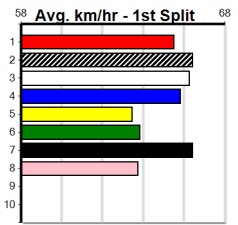

6

8:28PM

(VIC time)

BLUE KERMARO (1) picks himself based on his recent red-hot 29.20 Sandown Park win off this draw. MEPUNGA ROCKY (7) handles a wide draw and can settle on the speed. WREN BALE (8) can charge home into a minor placing.

Watchdog Tips:

1

7

8

3

Bet:

Win 1

Table with 10 rows representing different race entries. Each row includes details such as dog name, trainer, race date, track, time, odds, and a 'Winning Boxes' table. Row 1: BLUE KERMARO (NSW)[5] with odds $1.70. Row 2: GENESIS BALE (NSW)[5] with odds $21.00. Row 3: KADE (NSW)[5] with odds $8.00. Row 4: MAGIC DARK STAR [5] with odds $34.00. Row 5: IRMA PINCE [5] with odds $13.00. Row 6: ZORBAS BALE (NSW)[5] with odds $26.00. Row 7: MEPUNGA ROCKY [5] with odds $4.00. Row 8: WREN BALE (NSW)[5] with odds $7.50. Row 9: *** NO RESERVE ***. Row 10: *** NO RESERVE ***.