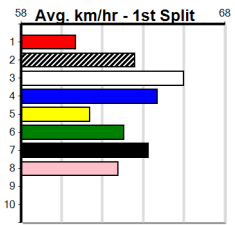

GORSKI TRUCK & TRAILER

Distance: 525m, Race Type: Grade 6, Total Prizemoney: $3,340
1st: $2,230, 2nd: $690, 3rd: $345, 4th: $75

Watchdog Tips:

3

8

7

4

Bet:

Win 3

1 BOMB NEAVE [6]

*** SCRATCHED ***

$26.00

Winning Boxes

Table with columns: Form, Box, Weight, Dist, Track, Date, Time, BON, Margin, 1st/2nd (Time), PIR, Checked, Comment, W/R, Split 1, S/P, Grade. Includes race details for Bomb Neave and other horses.

2 SAVVY LONG LEGS [6]

Find this much harder than most recent win.

$26.00

Winning Boxes

Table with columns: Form, Box, Weight, Dist, Track, Date, Time, BON, Margin, 1st/2nd (Time), PIR, Checked, Comment, W/R, Split 1, S/P, Grade. Includes race details for Savvy Long Legs and other horses.

3 PAW PIERRE (NSW)[6]

Dog on the rise, serious turn of speed, go close.

$2.20

Winning Boxes

Table with columns: Form, Box, Weight, Dist, Track, Date, Time, BON, Margin, 1st/2nd (Time), PIR, Checked, Comment, W/R, Split 1, S/P, Grade. Includes race details for Paw Pierre and other horses.

4 NORM'S LUCY [6]

Racing well in weaker company, place best.

$10.00

Winning Boxes

Table with columns: Form, Box, Weight, Dist, Track, Date, Time, BON, Margin, 1st/2nd (Time), PIR, Checked, Comment, W/R, Split 1, S/P, Grade. Includes race details for Norm's Lucy and other horses.

5 IVORY PYGMY [6]

Box 1 aided in handy win here last week, tested

$14.00

Winning Boxes

Table with columns: Form, Box, Weight, Dist, Track, Date, Time, BON, Margin, 1st/2nd (Time), PIR, Checked, Comment, W/R, Split 1, S/P, Grade. Includes race details for Ivory Pygmy and other horses.

6 DECORATED [6]

New here, shows promise, keep safe.

$10.00

Winning Boxes

Table with columns: Form, Box, Weight, Dist, Track, Date, Time, BON, Margin, 1st/2nd (Time), PIR, Checked, Comment, W/R, Split 1, S/P, Grade. Includes race details for Decorated and other horses.

7 TRUE TEMPER [6]

Front runner, could cross and lead, threat.

$8.00

Winning Boxes

Table with columns: Form, Box, Weight, Dist, Track, Date, Time, BON, Margin, 1st/2nd (Time), PIR, Checked, Comment, W/R, Split 1, S/P, Grade. Includes race details for True Temper and other horses.

8 PAW IKE (NSW)[6]

Prefer inside but has a huge engine, danger.

$2.70

Winning Boxes

Table with columns: Form, Box, Weight, Dist, Track, Date, Time, BON, Margin, 1st/2nd (Time), PIR, Checked, Comment, W/R, Split 1, S/P, Grade. Includes race details for Paw Ike and other horses.

9 *** NO RESERVE ***

Trainer:

Owner(s):

Winning Boxes

10 *** NO RESERVE ***

Trainer:

Owner(s):

Winning Boxes