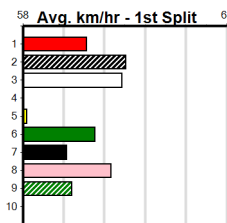

2
7:09PM
(VIC time)

THE WATCHDOG APP

Distance: 525m, Race Type: Maiden, Total Prizemoney: $2,860
1st: $1,900, 2nd: $590, 3rd: $295, 4th: $75

Watchdog Tips: **3** **1** **2** **4** **Bet:** **Box Trifecta 1,2,3,4 ($10 for 41.67%)**

SCOTCH TIME (3) has produced some top placings in stronger maiden races than this around this circuit in recent times and can really put the paw to the floor through the middle section. PAW YALE (1) ran a big race at Geelong last week.