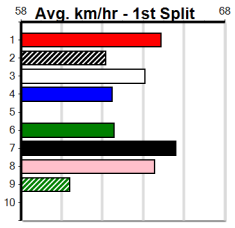

Meadows (MEP)

CITY VIEW BISTRO

Distance: 525m, Race Type: Maiden, Total Prizemoney: $2,860
1st: $1,900, 2nd: $590, 3rd: $295, 4th: $75

3
7:27PM
(VIC time)

PAW ZEVA (1) showed good early speed when placed here on debut and will strip fitter for the run.
PAW VERA (3) was in a threatening position before finding bother here on debut and should be on the speed from the outset.

Watchdog Tips: **1** **3** **2** **5** **Bet:** **Box Trifecta 1,2,3,5 ($10 for 41.67%)**