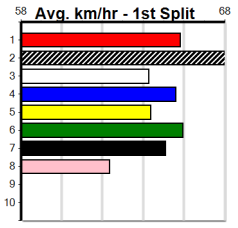

SPORTSBET SET A DEPOSIT LIMIT

Distance: 525m, Race Type: Grade 5, Total Prizemoney: $3,340
1st: $2,230, 2nd: $690, 3rd: $345, 4th: $75

12

10:48PM

(VIC time)

GO GO EVIE (2) can display blinding early speed and she should give them something to catch. DIMORA CRUZ (4) is another who can settle on the speed and looks the main danger. HIBIKI BLUE (5) must be respected

Watchdog Tips: **2** **4** **5** **1** Bet: **Box Quinella 2,4,5 ($10 for 333.33%)**