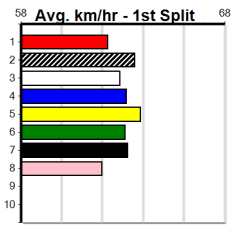

ENG GEL 2024-09-28

Meadows (MEP)

10
10:02PM
(VIC time)

AMRON BOY AT STUD

Distance: 525m, Race Type: Grade 7, Total Prizemoney: \$3,340
1st: \$2,230, 2nd: \$690, 3rd: \$345, 4th: \$75

Watchdog Tips:

3 4 7 5 Bet: