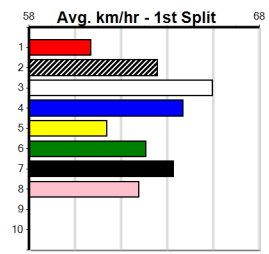

GORSKI TRUCK & TRAILER

11

10:25PM

Distance: 525m, Race Type: Grade 6, Total Prizemoney: $3,340
1st: $2,230, 2nd: $690, 3rd: $345, 4th: $75

(VIC time)

PAW PIERRE (3) is a dog on the rise and once fully balanced he has a big motor on him. PAW IKE (8) would prefer an inside draw but is another dog on the rise. TRUE TEMPER (7) boasts plenty of early speed.

Watchdog Tips: **3** **8** **7** **4** **Bet:** **Win 3**

1 BOMB NEAVE [6] ~~SCRATCHED~~ $26.00
BE Bitch Mar-22 Sire: SHIMA SHINE Dam: JD BOMB SHELL Trainer: Rachael Cassar (Rockbank)
Owner(s): R Cassar
Winning Distances: < 300m (0) 300 - 399m (0) 400 - 499m (1) 500 - 599m (1) 600 - 699m (0) > 700m (0)
Winning Weights: 27.9(1) 28.8(1)
3rd (5) 28.6 500 BEN R5 14-Aug-24 29.00 28.07 7.00L ESPRESSO BABE (28.51) M/533 . . . 6.89 $10.50 T3-RW
7th (6) 28.9 450 BAL R4 18-Aug-24 26.28 25.68 6.50L DEPUTY FRED (25.86) M/887 . . . 6.87 $18.00 T3-6
4th (8) 28.7 525 MEP R2 21-Aug-24 30.67 29.91 6.50L BOMB LUCA (30.23) M/5555 . . . SW 5.26 $31.40 X67
6th (8) 28.7 595 SAP R4 26-Aug-24 34.96 33.98 8.50L MISTY BLUE (34.37) M/7766 . . . 9.68 $44.50 RW
4th (6) 28.9 450 BAL R7 01-Sep-24 26.23 25.55 6.50L ABLETT FLYER (25.78) M/876 . . . 7.00 $7.60 T3-6
5th (7) 28.7 525 MEP R10 11-Sep-24 31.48 30.15 14.00 ICE ICE BABY (30.50) S/5666 . . . 5.46 $46.50 RW
6th (3) 28.5 450 BAL R10 18-Sep-24 25.93 25.18 5.50L PAW JUDAS (25.54) S/776 . . . 7.15 $57.60 X67
3rd (1) 28.8 460 GEL R5 24-Sep-24 26.61 25.77 4.25L AS YOU WERE (26.33) Q/233 . . . 6.82 $10.90 6G
Last 3 wins NOT included above
1st (2) 27.9 525 MEP R1 21-Feb-24 30.63 30.19 0.50L IN SECRET (30.65) M/2222 . . . 5.39 $2.60 M
1st (2) 28.8 450 BAL R7 29-Jul-24 25.89 25.69 0.25L HILLBILLY LEXI (25.90) M/333 . . . 6.78 $7.90 X67
Prize Best $8070.00
Starts 30.61(4)-28/2/24
Trk/Dts 52-2-3-8
APM 12-1-0-1
3151

2 SAVVY LONG LEGS [6] $26.00
BD Dog May-22 Sire: FERAL FRANKY Dam: SAUSAGE SIZZLE Trainer: Ciro Accardi (Heathcote)
Owner(s): M Accardi
Winning Distances: < 300m (0) 300 - 399m (0) 400 - 499m (1) 500 - 599m (1) 600 - 699m (0) > 700m (0)
Winning Weights: 36.2(2)
1st (2) 36.2 450 SHP R3 20-Jun-24 25.57 25.40 2.75L CAN'T PARK THERE (25.75) Q/111 . . . 6.69 $4.90 M
6th (4) 36.1 450 BAL R3 17-Jul-24 26.21 25.28 11.00 SORRY I'M LATE (25.48) S/776 . . . 6.91 $32.90 X67H
3rd (4) 36.4 450 SHP R2 29-Jul-24 25.71 25.09 7.00L CITY LIMIT (25.22) M/676 . . . 6.80 $31.10 X67
6th (6) 36.3 500 BEN R4 02-Aug-24 29.03 28.50 4.00L KURRACA KID (28.77) M/886 . . . 7.00 $12.20 7
7th (7) 37.1 450 SHP R6 12-Aug-24 26.11 25.11 10.00 PAW REX (25.43) S/888 . . . 6.93 $36.10 X67H
3rd (2) 36.8 450 SHP R5 05-Sep-24 25.86 25.41 1.00L PAW QUAIL (25.80) S/564 . . . 6.86 $4.10 T3-RW
1st (3) 36.2 500 BEN R7 11-Sep-24 28.91 28.32 0.50L KID GEORGE (28.93) M/311 . . . 6.81 $2.60 T3-7
5th (4) 36.4 525 MEP R10 18-Sep-24 30.81 29.87 3.00L BUN QUAKE (30.61) M/2222 . . . 5.27 $20.40 X67
Last 3 wins NOT included above
Prize Best $3195.00
Starts 30.81(4)-18/9/24
Trk/Dts 13-2-0-3
APM 5-0-0-1
2498