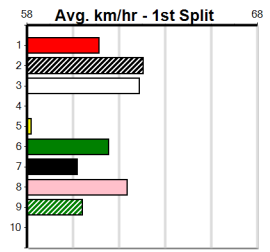

2

7:09PM

(VIC time)

Distance: 525m, Race Type: Maiden, Total Prizemoney: $2,860
1st: $1,900, 2nd: $590, 3rd: $295, 4th: $75

SCOTCH TIME (3) has produced some top placings in stronger maiden races than this around this circuit in recent times and can really put the paw to the floor through the middle section. PAW YALE (1) ran a big race at Geelong last week.

Watchdog Tips: **3** **1** **2** **4** **Bet:** Box Trifecta 1,2,3,4 ($10 for 41.67%)

1

Form Box	Wgt	Dist	Track	Date	Time	BON	Margin	1st/2nd (Time)	PIR	Checked	Comment	WR	Split 1	S/P	Grade
PAW YALE (NSW)[M]															
Produced a big run last week at Geelong, danger. $5.00															
RF Dog Jan-23 Sire: BERNARDO Dam: FAITHY BALE Trainer: Correy Grenfell (Anakie)															
Owner(s): B Wheeler															
Winning Distances: < 300m (0) 300 - 399m (0) 400 - 499m (0) 500 - 599m (0) 600 - 699m (0) > 700m (0)															
Winning Weights:															
4th (2)	32.0	525	MEP	R2	11-Sep-24	31.09	30.15	8.50L	KIWI MAKAVELI (30.51)	M/5334			5.38	$7.20	MH
2nd (4)	31.9	460	GEL	R3	20-Sep-24	26.15	25.75	0.75L	GLISTENING (26.11)	M/643			6.80	$17.00	M
Last 3 wins NOT included above															

Box History								
Bx	1st	2nd	3rd	4th	5th	6th	7th	8th
1								
2				1				
3								
4	1							
5								
6								
7								
8								
Prize Best								$595.00
Starts	31.09(2)-11/9/24							2-0-1-0
Trk/Dts								1-0-0-0
APM								595

2

WARM HUGS [M]															
Shows some talent, settles on the speed, threat. $5.00															
BK Dog Jan-23 Sire: FERAL FRANKY Dam: YINDI GIRL TURBO Trainer: Angela Langton (Anakie)															
Owner(s): M Cullen															
Winning Distances: < 300m (0) 300 - 399m (0) 400 - 499m (0) 500 - 599m (0) 600 - 699m (0) > 700m (0)															
Winning Weights:															
3rd (5)	34.0	425	BEN	R2	12-Jul-24	24.44	23.86	1.75L	NACHO PROBLEM (24.33)	M/443			6.74	$11.40	MH
3rd (8)	34.0	525	MEP	R3	17-Jul-24	30.79	29.78	2.50L	PAW VELDRON (30.63)	S/5433			5.39	$3.60	MH
5th (7)	34.2	525	MEA	R1	27-Jul-24	31.79	30.09	12.00	ROMANI (31.01)	M/5866			5.31	$5.60	MF
3rd (4)	34.5	525	MEP	R1	14-Aug-24	30.66	29.83	12.00	PAW GUNNER (29.83)	M/2333			5.23	$3.40	MH
5th (4)	34.3	525	MEA	R1	24-Aug-24	30.99	29.71	19.00	PAW GUNNER (29.71)	M/5666			5.30	$22.30	MF
3rd (1)	34.5	525	MEP	R5	11-Sep-24	30.92	30.15	7.00L	PAW SUMMER (30.44)	Q/3543			5.27	$2.50	MH
Last 3 wins NOT included above															

Box History								
Bx	1st	2nd	3rd	4th	5th	6th	7th	8th
1			1					
2								
3								
4		1		1				
5		1						
6								
7					1			
8			1					
Prize Best	30.66(4)-14/8/24							$1145.00
Starts								6-0-0-4
Trk/Dts								5-0-0-3
APM								864

3

SCOTCH TIME (NSW)[M]															
Has been placed in tougher maidens, go close. $4.00															
BK Dog Apr-22 Sire: MY BRO FABIO Dam: SALDANA Trainer: Donna Knight (Talbot)															
Owner(s): D Knight															
Winning Distances: < 300m (0) 300 - 399m (0) 400 - 499m (0) 500 - 599m (0) 600 - 699m (0) > 700m (0)															
Winning Weights:															
4th (8)	36.0	515	SAP	R1	04-Aug-24	31.16	29.55	8.00L	TAKE A CARNATION (30.60)	M/2554			5.24	$11.40	M
6th (7)	36.2	525	MEP	R1	07-Aug-24	31.40	29.93	5.00L	HEY PRESTO (31.07)	S/5776			5.35	$24.80	M
2nd (8)	36.0	525	MEP	R1	14-Aug-24	30.55	29.83	11.00	PAW GUNNER (29.83)	S/5222			5.28	$24.20	MH
2nd (7)	36.0	525	MEA	R1	24-Aug-24	30.46	29.71	11.00	PAW GUNNER (29.71)	S/6333			5.31	$38.40	MF
4th (4)	35.9	515	SAP	R1	02-Sep-24	30.37	29.85	4.50L	PAW QWAN (30.07)	M/7653			5.39	$8.40	M
3rd (6)	35.8	525	MEP	R3	11-Sep-24	30.93	30.15	2.50L	FLEETWOOD KAZAK (30.77)	S/5444			5.33	$6.20	MH
3rd (7)	35.7	595	SAP	R3	16-Sep-24	34.99	34.89	1.5L	PAW ERINA (34.89)	S/6444			9.72	$11.20	WR
Last 3 wins NOT included above															

Box History								
Bx	1st	2nd	3rd	4th	5th	6th	7th	8th
1								
2								
3								
4				1				
5								
6			1					
7	1	1				1		
8		1	1	1				
Prize Best	30.46(7)-24/8/24							$3265.00
Starts								7-0-2-2
Trk/Dts								4-0-2-1
APM								3132