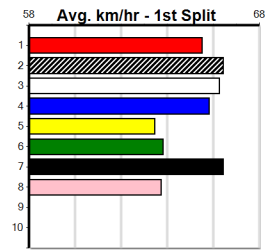

6

8:28PM

(VIC time)

Distance: 525m, Race Type: Grade 5, Total Prizemoney: $3,340
1st: $2,230, 2nd: $690, 3rd: $345, 4th: $75

BLUE KERMARO (1) picks himself based on his recent red-hot 29.20 Sandown Park win off this draw. MEPUNGA ROCKY (7) handles a wide draw and can settle on the speed. WREN BALE (8) can charge home into a minor placing.

Watchdog Tips: 1 7 8 3 Bet: Win 1

BLUE KERMARO (NSW)[5] Scorching recent Sandown winner of this box, yes. $1.70
Owner(s): B Peart
Winning Distances: < 300m (0) 300 - 399m (0) 400 - 499m (1) 500 - 599m (5) 600 - 699m (0) > 700m (0)
Box History table and Prize Best Starts table included.

GENESIS BALE (NSW)[5] Can settle on the speed but will get tired, place. $21.00
Owner(s): B Wheeler
Winning Distances: < 300m (0) 300 - 399m (0) 400 - 499m (4) 500 - 599m (1) 600 - 699m (0) > 700m (0)
Box History table and Prize Best Starts table included.

KADE (NSW)[5] NSW speedster with a huge engine, keep safe $8.00
Owner(s): E Burrett
Winning Distances: < 300m (0) 300 - 399m (0) 400 - 499m (4) 500 - 599m (3) 600 - 699m (0) > 700m (0)
Box History table and Prize Best Starts table included.

MAGIC DARK STAR [5] Reliable box dog but has a flat patch soon after $34.00
Owner(s): Magical Speed (SYN), T Johnson, E Scott, L Scott
Winning Distances: < 300m (0) 300 - 399m (0) 400 - 499m (4) 500 - 599m (1) 600 - 699m (0) > 700m (0)
Box History table and Prize Best Starts table included.

IRMA PINCE [5] Better suited to an inside draw, needs some luck $13.00
Owner(s): BAG OF LOLLYS (SYN), L Cockerell, I Cockerell, M Dopper
Winning Distances: < 300m (0) 300 - 399m (0) 400 - 499m (4) 500 - 599m (5) 600 - 699m (1) > 700m (0)
Box History table and Prize Best Starts table included.