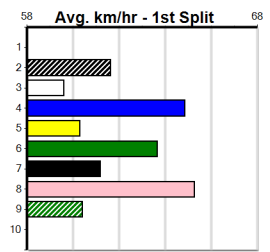

1

6:47PM

(VIC time)

Distance: 525m, **Race Type:** Maiden, **Total Prizemoney:** $2,860
1st: $1,900, **2nd:** $590, **3rd:** $295, **4th:** $75

ASTON SHEKEL (1) is a member of a promising litter and from the gun draw is sure to have plenty of support on debut. TOO COLD (8) handled himself well with a top placing at his first look here last week and will be better for the run.

Watchdog Tips: **1** **8** **2** **4** **Bet:** Box Trifecta 1,2,4,8 ($10 for 41.67%)

Form Box	Wgt	Dist	Track	Date	Time	BON	Margin	1st/2nd (Time)	PIR	Checked	Comment	WR	Split 1	S/P	Grade	
1	ASTON SHEKEL (NSW)[M] Litter shows heaps of promise, watch betting. $3.50															
	BK Dog		Sep-22		Sire: ASTON RUPEE		Dam: FIRE ON ICE		Trainer: Darren Archer (Nilma North)							
	Owner(s): R Borda															
	Winning Distances: < 300m (0) 300 - 399m (0) 400 - 499m (0) 500 - 599m (0) 600 - 699m (0) > 700m (0)															
	Winning Weights:															
	Last 3 wins NOT included above															
	Box History															
	Prize Best Starts Trk/Dts APM															
	Box 1st 2nd 3rd 4th 5th 6th 7th 8th															
	1 2 3 4 5 6 7 8															

2	OREGON JANET [M] Keen railer, on the improve, can threaten. $6.00															
	BK Bitch		Dec-22		Sire: MALACHI		Dam: LA LA OREGON		Trainer: Thomas Dailly (Anakie)							
	Owner(s): DAILLY GREYHOUND FARMS (SYN), G Dailly, T Dailly															
	Winning Distances: < 300m (0) 300 - 399m (0) 400 - 499m (0) 500 - 599m (0) 600 - 699m (0) > 700m (0)															
	Winning Weights:															
	5th (4) 27.1 525 MEP R3 11-Sep-24 31.30 30.15 8.00L FLEETWOOD KAZAK (30.77) M/7766 5.52 $7.50 MH															
	2nd (1) 26.5 525 MEP R1 18-Sep-24 30.67 29.87 2.00L LALA BUFFY (30.54) Q/3343 5.24 $3.90 M															
	Last 3 wins NOT included above															
	Box History															
	Prize Best Starts Trk/Dts APM															
Box 1st 2nd 3rd 4th 5th 6th 7th 8th																
1 2 3 4 5 6 7 8																

3	BORN TO PARTY [M] Slow beginner, unlikely to make the ground up. $16.00															
	BK Dog		Jan-23		Sire: FERNANDO BALE		Dam: IT'S MY PARTY		Trainer: Angela Langton (Anakie)							
	Owner(s): CHAMPAGNE PTN (SYN), S Smith, A Langton															
	Winning Distances: < 300m (0) 300 - 399m (0) 400 - 499m (0) 500 - 599m (0) 600 - 699m (0) > 700m (0)															
	Winning Weights:															
	4th (4) 31.0 460 GEL R2 02-Aug-24 27.04 26.02 12.00 PAW ALEXIS (26.22) M/664 6.96 $6.90 M															
	3rd (6) 31.0 460 GEL R9 16-Aug-24 26.70 25.44 6.00L PAW ALEXIS (26.28) S/742 6.96 $15.60 RW															
	3rd (6) 30.9 460 GEL R2 23-Aug-24 26.56 25.80 2.00L GO PIKACHU (26.43) M/753 6.87 $16.90 M															
	7th (4) 30.9 460 GEL R1 06-Sep-24 26.47 25.59 7.50L PAW OLLIE (25.95) M/567 6.81 $12.00 M															
	6th (1) 31.0 460 GEL R3 20-Sep-24 26.52 25.75 6.00L GLISTENING (26.11) M/467 6.77 $17.70 M															
Last 3 wins NOT included above																
Box History																
Prize Best Starts Trk/Dts APM																
Box 1st 2nd 3rd 4th 5th 6th 7th 8th																
1 2 3 4 5 6 7 8																

4	PAW SHAYNA (NSW)[M] Will be better for last weeks run here. $4.80															
	WBK Bitch		Dec-22		Sire: FERNANDO BALE		Dam: DYNA CHILL		Trainer: Thomas Dailly (Anakie)							
	Owner(s): B Wheeler															
	Winning Distances: < 300m (0) 300 - 399m (0) 400 - 499m (0) 500 - 599m (0) 600 - 699m (0) > 700m (0)															
	Winning Weights:															
	2nd (1) 26.8 525 MEP R3 18-Sep-24 30.64 29.87 6.50L SAINT NIFTY (30.20) M/3222 5.22 $3.00 M															
	Last 3 wins NOT included above															
	Box History															
	Prize Best Starts Trk/Dts APM															
	Box 1st 2nd 3rd 4th 5th 6th 7th 8th															
1 2 3 4 5 6 7 8