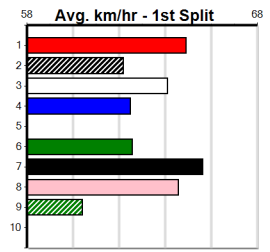

CITY VIEW BISTRO

3

7:27PM

(VIC time)

Distance: 525m, Race Type: Maiden, Total Prizemoney: $2,860
1st: $1,900, 2nd: $590, 3rd: $295, 4th: $75

PAW ZEVA (1) showed good early speed when placed here on debut and will strip fitter for the run.
PAW VERA (3) was in a threatening position before finding bother here on debut and should be on the speed from the outset.

Watchdog Tips: **1** **3** **2** **5** **Bet:** Box Trifecta 1,2,3,5 ($10 for 41.67%)

Form Box	Wgt	Dist	Track	Date	Time	BON	Margin	1st/2nd (Time)	PIR	Checked	Comment	WR	Split 1	S/P	Grade	
1	PAW ZEVA (NSW)[M] Shown good early burn on debut, hard to catch. $3.00															
	WBEF Bitch			Jan-23		Sire: FERNANDO BALE			Dam: ZELZER ALLEN			Trainer: Thomas Dailly (Anakie)				
	Owner(s): B Wheeler															
	Winning Distances: < 300m (0) 300 - 399m (0) 400 - 499m (0) 500 - 599m (0) 600 - 699m (0) > 700m (0)															
	Winning Weights:															
	3rd (2) 27.5 525 MEP R1 18-Sep-24 30.69 29.87 2.25L LALA BUFFY (30.54) Q/1222 5.22 $2.50 M															
	Last 3 wins NOT included above															
	Box History															
	<table border="1"> <thead> <tr> <th>Bx</th> <th>1st</th> <th>2nd</th> <th>3rd</th> <th>4th</th> <th>5th</th> <th>6th</th> <th>7th</th> <th>8th</th> </tr> </thead> <tbody> <tr><td>1</td><td></td><td></td><td></td><td></td><td></td><td></td><td></td><td></td></tr> <tr><td>2</td><td></td><td></td><td>1</td><td></td><td></td><td></td><td></td><td></td></tr> <tr><td>3</td><td></td><td></td><td></td><td></td><td></td><td></td><td></td><td></td></tr> <tr><td>4</td><td></td><td></td><td></td><td></td><td></td><td></td><td></td><td></td></tr> <tr><td>5</td><td></td><td></td><td></td><td></td><td></td><td></td><td></td><td></td></tr> <tr><td>6</td><td></td><td></td><td></td><td></td><td></td><td></td><td></td><td></td></tr> <tr><td>7</td><td></td><td></td><td></td><td></td><td></td><td></td><td></td><td></td></tr> <tr><td>8</td><td></td><td></td><td></td><td></td><td></td><td></td><td></td><td></td></tr> </tbody> </table>															
	<table border="1"> <tr><td>Prize</td><td colspan="8"></td></tr> <tr><td>Best</td><td colspan="8">$295.00</td></tr> <tr><td>Starts</td><td colspan="8">30.69(2)-18/9/24</td></tr> <tr><td>Trk/Dts</td><td colspan="8">1-0-0-1</td></tr> <tr><td>APM</td><td colspan="8">1-0-0-1</td></tr> <tr><td></td><td colspan="8">295</td></tr> </table>															
2	FEAT OF STRENGTH [M] Shows some promise, draw suits, each way claims. $10.00															
	BK Bitch			Nov-22		Sire: ASTON RUPEE			Dam: MEPUNGA BELLA			Trainer: Jeffrey Britton (Anakie)				
	Owner(s): G Farrugia															
	Winning Distances: < 300m (0) 300 - 399m (0) 400 - 499m (0) 500 - 599m (0) 600 - 699m (0) > 700m (0)															
	Winning Weights:															
	5th (2) 28.2 300 HVL R2 04-Sep-24 16.88 16.39 7.00L EPITOMIZE (16.42) M/4 4.03 $23.20 MH															
	4th (6) 28.7 525 MEP R4 11-Sep-24 31.22 30.15 16.00 GAMBELLA (30.16) M/6565 5.47 $5.70 MH															
	3rd (6) 28.9 525 MEP R2 18-Sep-24 30.72 29.87 6.00L SWEET AS SARAH (30.33) M/2333 5.24 $8.90 M															
	Last 3 wins NOT included above															
	Box History															
<table border="1"> <thead> <tr> <th>Bx</th> <th>1st</th> <th>2nd</th> <th>3rd</th> <th>4th</th> <th>5th</th> <th>6th</th> <th>7th</th> <th>8th</th> </tr> </thead> <tbody> <tr><td>1</td><td></td><td></td><td></td><td></td><td></td><td></td><td></td><td></td></tr> <tr><td>2</td><td></td><td></td><td></td><td></td><td>1</td><td></td><td></td><td></td></tr> <tr><td>3</td><td></td><td></td><td></td><td></td><td></td><td></td><td></td><td></td></tr> <tr><td>4</td><td></td><td></td><td></td><td></td><td></td><td></td><td></td><td></td></tr> <tr><td>5</td><td></td><td></td><td></td><td></td><td></td><td></td><td></td><td></td></tr> <tr><td>6</td><td></td><td></td><td>1</td><td>1</td><td></td><td></td><td></td><td></td></tr> <tr><td>7</td><td></td><td></td><td></td><td></td><td></td><td></td><td></td><td></td></tr> <tr><td>8</td><td></td><td></td><td></td><td></td><td></td><td></td><td></td><td></td></tr> </tbody> </table>																
<table border="1"> <tr><td>Prize</td><td colspan="8"></td></tr> <tr><td>Best</td><td colspan="8">$370.00</td></tr> <tr><td>Starts</td><td colspan="8">30.72(6)-18/9/24</td></tr> <tr><td>Trk/Dts</td><td colspan="8">3-0-0-1</td></tr> <tr><td>APM</td><td colspan="8">2-0-0-1</td></tr> <tr><td></td><td colspan="8">370</td></tr> </table>																
3	PAW VERA (NSW)[M] No luck on debut, look for big improvement. $3.80															
	WDKBD Bitch			Jan-23		Sire: FERNANDO BALE			Dam: ZELZER ALLEN			Trainer: Thomas Dailly (Anakie)				
	Owner(s): B Wheeler															
	Winning Distances: < 300m (0) 300 - 399m (0) 400 - 499m (0) 500 - 599m (0) 600 - 699m (0) > 700m (0)															
	Winning Weights:															
	7th (3) 28.2 525 MEP R2 18-Sep-24 31.80 29.87 22.00 SWEET AS SARAH (30.33) M/4777 5.26 $3.90 M															
	Last 3 wins NOT included above															
	Box History