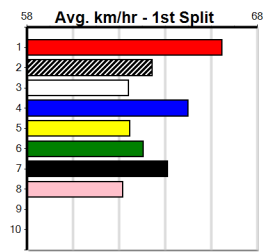

TOTAL CONTAINER SOLUTIONS

9

9:42PM

(VIC time)

Distance: 525m, Race Type: Grade 7, Total Prizemoney: $3,340
1st: $2,230, 2nd: $690, 3rd: $345, 4th: $75

KNURLING (6) is the most talented runner in this race and just need some luck in running to get the cash. KIWI MAKAVELI (5) was never headed here when on debut and she will give a great sight once again

Watchdog Tips: 6 5 3 4 **Bet:** Box Quinella 5,6 ($10 for 1000%)

Box History

Form	Box	Wgt	Dist	Track	Date	Time	BON	Margin	1st/2nd (Time)	PIR	Checked	Comment	WR	Split 1	S/P	Grade	
SWEET AS SARAH [7] *** SCRATCHED *** $3.00																	
BK				Bitch	Oct-22				Sire: ASTON RUPEE			Dam: SWEET AS EMM					Trainer: Brendan Pursell (Lara)
Owner(s): N Mugavin																	
Winning Distances: < 300m (0) 300 - 399m (0) 400 - 499m (0) 500 - 599m (1) 600 - 699m (0) > 700m (0)																	
Winning Weights: 28.6(1)																	
1st	(5)	28.6	525	MEP	R2	18-Sep-24	30.33	29.87	2.25L TOO COLD (30.48)	M/1111		SW		5.15	$8.60	M	
Last 3 wins NOT included above																	
<table border="1" style="width: 100%; border-collapse: collapse;"> <caption>Box History</caption> <thead> <tr> <th>Bx</th> <th>1st</th> <th>2nd</th> <th>3rd</th> <th>4th</th> <th>5th</th> <th>6th</th> <th>7th</th> <th>8th</th> </tr> </thead> <tbody> <tr><td>1</td><td></td><td></td><td></td><td></td><td></td><td></td><td></td><td></td></tr> <tr><td>2</td><td></td><td></td><td></td><td></td><td></td><td></td><td></td><td></td></tr> <tr><td>3</td><td></td><td></td><td></td><td></td><td></td><td></td><td></td><td></td></tr> <tr><td>4</td><td></td><td></td><td></td><td></td><td></td><td></td><td></td><td></td></tr> <tr><td>5</td><td>1</td><td></td><td></td><td></td><td></td><td></td><td></td><td></td></tr> <tr><td>6</td><td></td><td></td><td></td><td></td><td></td><td></td><td></td><td></td></tr> <tr><td>7</td><td></td><td></td><td></td><td></td><td></td><td></td><td></td><td></td></tr> <tr><td>8</td><td></td><td></td><td></td><td></td><td></td><td></td><td></td><td></td></tr> <tr> <td>Prize Best</td> <td colspan="7"></td> <td>$1900.00</td> </tr> <tr> <td>Starts</td> <td colspan="7"></td> <td>30.33(5)-18/9/24</td> </tr> <tr> <td>Trk/Dts</td> <td colspan="7"></td> <td>1-1-0-0</td> </tr> <tr> <td>APM</td> <td colspan="7"></td> <td>1-1-0-0</td> </tr> <tr> <td></td> <td colspan="7"></td> <td>1900</td> </tr> </tbody> </table>																	

Box History

WHITNEY GIRL [7] $10.00																	
BD				Bitch	Nov-22				Sire: KNOCKA NORRIS			Dam: STRENGTH TO WYN					Trainer: Daniel Gibbons (Avalon)
Owner(s): B Keel																	
Winning Distances: < 300m (0) 300 - 399m (0) 400 - 499m (1) 500 - 599m (0) 600 - 699m (0) > 700m (0)																	
Winning Weights: 28.0(1)																	
3rd	(8)	27.9	400	GEL	R1	23-Aug-24	23.15	22.56	3.00L ARKA SOLAR (22.96)	S/33				8.59	$13.60	M	
1st	(3)	28.0	400	GEL	R2	30-Aug-24	22.83	22.46	1.5L KING LITTERBUG (22.92)	M/42				8.72	$2.00	M	
3rd	(2)	27.9	400	GEL	R11	06-Sep-24	22.91	22.68	1.00L STRAIGHT SPEED (22.85)	S/64				8.67	$6.40	7	
5th	(7)	27.6	390	BAL	R10	11-Sep-24	22.70	22.05	3.00L PAW LEON (22.49)	S/85				8.65	$13.90	X67H	
3rd	(2)	27.7	450	BAL	R10	18-Sep-24	25.65	25.18	1.5L PAW JUDAS (25.54)	S/554				6.83	$3.90	X67	
Last 3 wins NOT included above																	
<table border="1" style="width: 100%; border-collapse: collapse;"> <caption>Box History</caption> <thead> <tr> <th>Bx</th> <th>1st</th> <th>2nd</th> <th>3rd</th> <th>4th</th> <th>5th</th> <th>6th</th> <th>7th</th> <th>8th</th> </tr> </thead> <tbody> <tr><td>1</td><td></td><td></td><td></td><td></td><td></td><td></td><td></td><td></td></tr> <tr><td>2</td><td></td><td></td><td></td><td></td><td></td><td></td><td></td><td></td></tr> <tr><td>3</td><td></td><td></td><td>2</td><td></td><td></td><td></td><td></td><td></td></tr> <tr><td>4</td><td>1</td><td></td><td></td><td></td><td></td><td></td><td></td><td></td></tr> <tr><td>5</td><td></td><td></td><td></td><td></td><td></td><td></td><td></td><td></td></tr> <tr><td>6</td><td></td><td></td><td></td><td></td><td></td><td></td><td></td><td></td></tr> <tr><td>7</td><td></td><td></td><td></td><td></td><td></td><td>1</td><td></td><td></td></tr> <tr><td>8</td><td></td><td></td><td></td><td></td><td></td><td></td><td></td><td></td></tr> <tr> <td>Prize Best</td> <td colspan="7"></td> <td>$2540.00</td> </tr> <tr> <td>Starts</td> <td colspan="7"></td> <td>FSH</td> </tr> <tr> <td>Trk/Dts</td> <td colspan="7"></td> <td>5-1-0-3</td> </tr> <tr> <td>APM</td> <td colspan="7"></td> <td>0-0-0-0</td> </tr> <tr> <td></td> <td colspan="7"></td> <td>2488</td> </tr> </tbody> </table>																	

Box History

INFRA ROCK [7] $7.00																	
BK				Dog	Nov-22				Sire: AUSSIE INFRARED			Dam: LITTLE TUBBSY					Trainer: Mark McClelland (Lovely Banks)
Owner(s): O Corte																	
Winning Distances: < 300m (0) 300 - 399m (0) 400 - 499m (1) 500 - 599m (0) 600 - 699m (0) > 700m (0)																	
Winning Weights: 33.6(1)																	
3rd	(5)	33.8	450	BAL	R3	23-Aug-24	25.92	25.41	4.00L MY MUM ROCKS (25.65)	M/433				6.90	$10.90	M	
2nd	(7)	33.6	460	GEL	R1	30-Aug-24	26.12	25.76	2.00L PAW VERNON (25.99)	M/633				7.09	$2.60	M	
2nd	(7)	33.8	450	WBL	R1	05-Sep-24	25.84	25.59	1.00L CONROY PARK (25.78)	M/522				7.02	$2.80	M	
1st	(6)	33.6	450	WBL	R3	12-Sep-24	25.51	25.32	0.75L GINA RHODE (25.56)	M/333				6.81	$2.50	M	
3rd	(6)	33.6	525	MEP	R10	18-Sep-24	30.74	29.87	2.00L BUN QUAKE (30.61)	S/6765				5.41	$2.60	X67	
Last 3 wins NOT included above																	
<table border="1" style="width: 100%; border-collapse: collapse;"> <caption>Box History</caption> <thead> <tr> <th>Bx</th> <th>1st</th> <th>2nd</th> <th>3rd</th> <th>4th</th> <th>5th</th> <th>6th</th> <th>7th</th> <th>8th</th> </tr> </thead> <tbody> <tr><td>1</td><td></td><td></td><td></td><td></td><td></td><td></td><td></td><td></td></tr> <tr><td>2</td><td></td><td></td><td></td><td></td><td></td><td></td><td></td><td></td></tr> <tr><td>3</td><td></td><td></td><td></td><td></td><td></td><td></td><td></td><td></td></tr> <tr><td>4</td><td></td><td></td><td></td><td></td><td></td><td></td><td></td><td></td></tr> <tr><td>5</td><td></td><td></td><td></td><td></td><td>1</td><td></td><td></td><td></td></tr> <tr><td>6</td><td>1</td><td></td><td></td><td></td><td></td><td></td><td></td><td></td></tr> <tr><td>7</td><td></td><td></td><td></td><td></td><td></td><td></td><td></td><td></td></tr> <tr><td>8</td><td></td><td>2</td><td></td><td></td><td></td><td></td><td></td><td></td></tr> <tr> <td>Prize Best</td> <td colspan="7"></td> <td>$3325.00</td> </tr> <tr> <td>Starts</td> <td colspan="7"></td> <td>30.74(6)-18/9/24</td> </tr> <tr> <td>Trk/Dts</td> <td colspan="7"></td> <td>5-1-2-2</td> </tr> <tr> <td>APM</td> <td colspan="7"></td> <td>1-0-0-1</td> </tr> <tr> <td></td> <td colspan="7"></td> <td>3273</td> </tr> </tbody> </table>