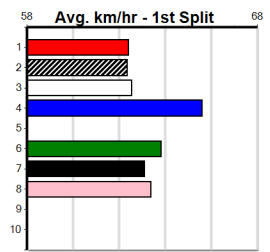

GRV DISTANCE RACING (0-4 WINS)

5

8:08PM

(VIC time)

Distance: 730m, Race Type: Restricted Win, Total Prizemoney: $3,940
1st: $2,640, 2nd: $815, 3rd: $410, 4th: $75

VISTA ARGON (6) has been crying out for this distance and with clear running looks the one to beat.
CANYA VIVI (7) has been impressive since stepping up to this distance range. VARSITY BALE (8) makes his distance debut and can light it up mid race.

Watchdog Tips: **6** **7** **8** **2** **Bet:** **Win 6**

1

CHIRP THIRD [5] **Can settle on the speed but likely to get tired** **$10.00**

F Dog Feb-22 **Sire: SUPERIOR PANAMA** **Dam: ASH STAR** **Trainer: Denver Melder (Darley)**

Owner(s): D Melder

Winning Distances: < 300m (0) 300 - 399m (0) 400 - 499m (1) 500 - 599m (1) 600 - 699m (1) > 700m (0)

Winning Weights: 30.4(1) 30.5(1) 30.7(1)

Box	1st	2nd	3rd	4th	5th	6th	7th	8th
1								
2		1						
3					2	3		
4								
5	1	1	1		2	1	1	1
6				1				2
7	1	1				1		
8				1	1	2		

Last 3 wins NOT included above

Rank	Box	Dist	Wgt	Trk	Date	Time	Margin	1st/2nd (Time)	PIR	Checked	Comment	WR	Split 1	S/P	Grade
1st	(5)	30.7	460	GEL	R4	30-Jan-24	25.99	25.99	1.25L	GENO BRAVINSKI (26.07)	M/432	SW	6.74	$13.70	T3-RW
1st	(6)	30.4	595	SAP	R4	13-May-24	34.95	34.39	7.00L	SIR BILLY BOY (35.42)	M/5321	SW	9.77	$14.70	RW
1st	(4)	30.5	600	MEP	R3	12-Jun-24	35.25	35.25	1.5L	ISLE OF SKY (35.35)	M/3444		9.34	$5.10	RW

2

PAW FLASH (NSW)[7] **Finished close by in similar class last start.** **$8.00**

BK Bitch Jul-22 **Sire: ALLEN DEED** **Dam: FANTA BALE** **Trainer: Mark Delbridge (Balliang)**

Owner(s): B Wheeler

Winning Distances: < 300m (0) 300 - 399m (0) 400 - 499m (0) 500 - 599m (1) 600 - 699m (0) > 700m (0)

Winning Weights: 28.0(1)

Box	1st	2nd	3rd	4th	5th	6th	7th	8th
1								
2		1						
3					1			
4		1		2	1			
5								
6			1	1	1			2
7		1		2				
8	1	1	2	1		1		

Last 3 wins NOT included above

Rank	Box	Dist	Wgt	Trk	Date	Time	Margin	1st/2nd (Time)	PIR	Checked	Comment	WR	Split 1	S/P	Grade
1st	(8)	28.0	525	MEP	R1	19-Jun-24	30.30	30.06	0.75L	PAW HELION (30.35)	M/4432	SW	5.29	$1.80	M

3

BLAZING FRANKIE [M] **Maiden runner who will go around big odds, tested.** **$41.00**

BK Dog Feb-22 **Sire: FERAL FRANKY** **Dam: WAR RUBY** **Trainer: Stephen Brincat (Albanvale)**

Owner(s): S Brincat

Winning Distances: < 300m (0) 300 - 399m (0) 400 - 499m (0) 500 - 599m (0) 600 - 699m (0) > 700m (0)

Winning Weights:

Box	1st	2nd	3rd	4th	5th	6th	7th	8th
1								
2			1	2	2	1		
3				3	1			
4			1	2	3	1	1	1
5		1	1	1	3	1	1	
6								
7		1	2	1		2	1	
8		1	2			1		1

Last 3 wins NOT included above

Rank	Box	Dist	Wgt	Trk	Date	Time	Margin	1st/2nd (Time)	PIR	Checked	Comment	WR	Split 1	S/P	Grade
1st	(4)	33.4	525	MEP	R2	31-Jul-24	31.05	29.92	11.00	MEPUNGA ROCKY (30.29)	Q/4665		5.33	$23.10	M
3rd	(8)	34.0	595	SAP	R3	04-Aug-24	35.58	34.45	2.75L	PAW OCTAVIA (35.40)	M/6654		9.80	$4.40	RW
3rd	(1)	33.9	525	MEP	R2	07-Aug-24	30.81	29.93	4.25L	CRUISING JAMIE (30.51)	Q/5333		5.44	$19.90	M
7th	(3)	33.2	660	BAL	R5	21-Aug-24	39.10	38.30	12.00	JAMARRA (38.30)	M/8888		13.48	$69.20	RW
4th	(2)	33.5	595	SAP	R4	02-Sep-24	35.55	34.61	7.50L	PALDRON BALE (35.06)	M/5334		9.71	$17.80	RW
8th	(7)	34.0	460	GEL	R1	06-Sep-24	26.63	25.59	10.00	PAW OLLIE (25.95)	M/888		7.07	$69.00	M
5th	(7)	34.1	525	MEP	R1	11-Sep-24	31.17	30.15	3.5L	PAW ULTRA (30.92)	M/6777		5.42	$60.70	MH
4th	(3)	34.1	525	MEP	R1	18-Sep-24	30.85	29.87	4.50L	LALA BUFFY (30.54)	Q/5555		5.37	$13.20	M